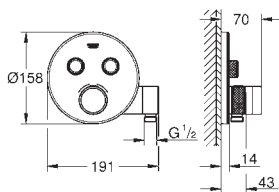

GROHE GROHTHERM SMARTCONTROL

Ref. No. Colour Price netto (€)

29 120 000 chrome 573.00

Grohtherm SmartControl
Thermostat for concealed installation
with 2 valves and integrated shower holder
set for final installation for
GROHE Rapido SmartBox 35 600 000
metal wall escutcheon with **GROHE QuickFix**
(covered escutcheon and shaft sealing, covered
fixing), retroactively 6° adjustable
GROHE StarLight chrome finish
GROHE SmartControl push for ON-OFF, turn for
volume adjustment from EcoJoy to full flow, exchangeable symbols
GROHE TurboStat compact cartridge
with wax thermoelement
GROHE ProGrip with knurl structure
GROHE SafeStop at 38°C
GROHE SafeStop Plus optional temperature limiter at 43°C or 46°C included
built-in non return valves and dirt strainers
multiple outlets can be run simultaneously
integrated shower union with shower outlet 1/2"
without roughing-in-set
flow performance:
outlet B = 24 l/min
hand shower = 12 l/min
outlet B + hand shower = 27 l/min

35 600 000 chrome 70.00
GROHE Rapido SmartBox universal rough-in box for concealed installation

29 121 000 chrome 531.00
29 121 DC0 supersteel 698.00
29 121 BE0 polished nickel 748.00
29 121 EN0 brushed nickel 798.00
29 121 GL0 cool sunrise 748.00
29 121 GN0 brushed cool sunrise 798.00
29 121 DA0 warm sunset 748.00
29 121 DL0 brushed warm sunset 798.00
29 121 A00 hard graphite 748.00
29 121 AL0 brushed hard graphite 800.00

Grohtherm SmartControl
Thermostat for concealed installation with 3 valves
set for final installation for
GROHE Rapido SmartBox 35 600 000
metal wall escutcheon with **GROHE QuickFix**
(covered escutcheon and shaft sealing, covered
fixing), retroactively 6° adjustable
GROHE StarLight chrome finish
GROHE SmartControl push for ON-OFF, turn for
volume adjustment from EcoJoy to full flow, exchangeable symbols
GROHE TurboStat compact cartridge
with wax thermoelement
GROHE ProGrip with knurl structure
GROHE SafeStop at 38°C
GROHE SafeStop Plus optional temperature limiter at 43°C or 46°C included
built-in non return valves and dirt strainers
multiple outlets can be run simultaneously
without roughing-in-set
flow performance:
outlet A = 23 l/min
outlet B = 27 l/min
outlet C = 23 l/min
outlet A + B = 33 l/min
outlet A + B + C = 36 l/min

35 600 000 chrome 70.00
GROHE Rapido SmartBox universal rough-in box for concealed installation