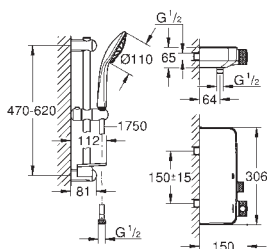

Grotherm SmartControl
Thermostatic shower mixer 1/2" with shower set

consisting of:

Grotherm SmartControl thermostatic shower mixer (34 719 000)

Euphoria 110 Massage shower set,
600 mm (27 231)