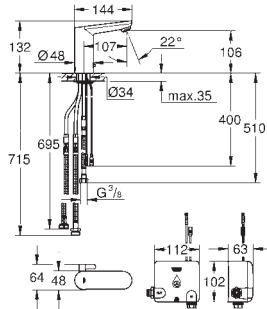

GROHE EUROSMART COSMOPOLITAN E

Ref. No.

Colour

Price netto (€)

36 386 001

chrome

725.00

Eurosmart Cosmopolitan E

Powerbox

Infra-red electronic basin mixer 1/2" with mixing device and adjustable temperature limiter with infrared sensor for bi-directional communication for monitoring, configuration and service purpose including Powerbox self-generating power system

GROHE EcoJoy 6.0 l/min mousseur including all flexible connection hoses

non-return valve
dirt strainer
rapid installation system

Powerbox

power generator with water turbine
internal energy saving unit
with use of 60 s/24 h stand-by, 260 s/100 h stand-by with additional backup power

7 pre-set programs:

auto flush
thermal disinfection
cleaning mode
additional functions and precise settings
by remote control 36 407
min. recommended pressure 1.0 bar

36 454 000

chrome

830.00

Eurosmart Cosmopolitan E Special

Infra-red electronic wall basin mixer with thermostatic temperature control with infrared sensor for bi-directional communication for monitoring, configuration and service purpose

6 V lithium battery, type CR-P2

battery lifetime: approx. 7 years (150 actuations a day)

activation by hand, deactivation automatically when leaving detection zone (hand-body detection mode)

two additional detection modes adjustable (hand-hand or body-body)

GROHE StarLight chrome finish

GROHE CoolTouch

laminar mousseur 9 l/min

non-return valve

dirt strainers

GROHE SafetyPlus

Temperature scale handle with pre-adjustable safety stop between 35°C and 43°C

metal temperature safety stop

full unmixed hot or cold water in extreme handle position for legionella sampling

swivel cast spout 219 mm

projection 287 mm

swivel range stop at 130°, lockable

with S-unions and with covers

self-sealing escutcheons

multistage battery status display

7 pre-set programs:

auto flush
thermal disinfection
cleaning mode
additional functions and precise settings
by remote control 36 407
CE approved
acoustic group I in accordance with DIN 4109