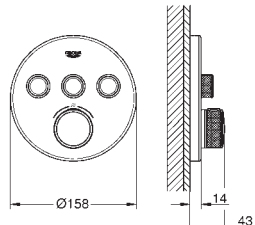

Grohtherm SmartControl
Thermostat for concealed installation with 3 valves
set for final installation for
GROHE Rapido SmartBox 35 600 000
metal wall escutcheon with **GROHE QuickFix**
(covered escutcheon and shaft sealing, covered
fixing), retroactively 6° adjustable
GROHE StarLight finish
GROHE SmartControl push for ON-OFF, turn for
volume adjustment from EcoJoy to full flow, exchangeable symbols
GROHE TurboStat compact cartridge
with wax thermoelement
GROHE ProGrip with knurl structure
GROHE SafeStop at 38°C
GROHE SafeStop Plus optional temperature limiter at 43°C or 46°C included
built-in non return valves and dirt strainers
multiple outlets can be run simultaneously
cover plate in moon white acrylic glass
without roughing-in-set
flow performance:
outlet A = 23 l/min
outlet B = 27 l/min
outlet C = 23 l/min
outlet A + B = 33 l/min
outlet A + B + C = 36 l/min

35 600 000 chrome 70.00
GROHE Rapido SmartBox universal rough-in box for concealed installation

29 152 LS0 moon white 385.00