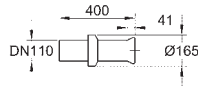

GROHE EURO CERAMIC

Ref. No.

Colour

Price netto (€)

39 453 000

30.00

WC connection outlet
horizontal
320 mm from wall

39 454 000

55.00