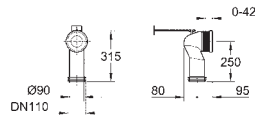

55.00

WC connection outlet
horizontal and vertical
length adjustable
60 to 105 mm from wall

39 457 000

56.00

WC connection outlet
vertical
length adjustable
93.5 to 137 mm from wall

49 532 000

9.60

Escutcheon
for 39 457 000