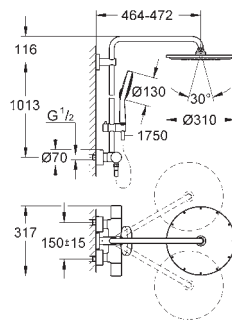

27 968 000 chrome 1,160.00

Rainshower System 310
Shower system with thermostat for wall mounting
consisting of:
horizontal swivable 450 mm shower arm
exposed thermostat with
Aquadimmer function
allows change between:
Rainshower Cosmopolitan 310 head shower (27 477 000)
material: metal
with ball joint
rotation angle $\pm 15^\circ$
Hand shower Power&Soul Cosmopolitan 130 (27 664 000)
adjustable in height with gliding element (12 140 000)
Silverflex shower hose 1750 mm (28 388 000)
GROHE TurboStat compact cartridge
with wax thermoelement
GROHE SafeStop at 38°C
GROHE SafeStop Plus optional temperature limiter at 43°C included
GROHE CoolTouch no risk of scalding
GROHE DreamSpray perfect spray pattern
GROHE One-Click Showering spray selection
with one click
GROHE StarLight chrome finish
SpeedClean anti-lime system
suitable for instantaneous heaters
from 18 kW/h
minimum flow rate 7 l/min.
min. recommended pressure 1.0 bar