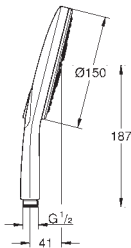

GROHE RAINSHOWER SMARTACTIVE

Ref. No.

Colour

Price netto (€)

26 553 000

chrome

84.00

Rainshower SmartActive 150
Hand shower 3 sprays

spray plate chrome
GROHE Rain including DripStop, Jet including DripStop, ActiveMassage
GROHE DreamSpray perfect spray pattern
GROHE SmartTip showering spray selection via push of a ring
GROHE RainStart - hand shower starts always with Rain spray pattern
GROHE StarLight chrome finish
SpeedClean anti-lime system
Inner WaterGuide for a longer life
universal mounting system, fitting all standard shower hoses
suitable for instantaneous heater
min. recommended pressure 1.0 bar