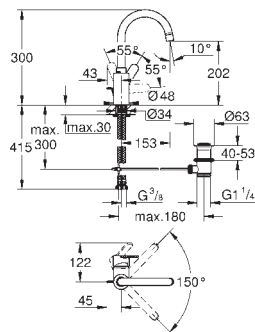

23 043 003

chrome

161.00

Eurostyle Cosmopolitan
Single-lever basin mixer 1/2"
L-Size

single hole installation
metal lever

covered lever fixing

GROHE SilkMove 35 mm ceramic cartridge
adjustable flow rate limiter

GROHE StarLight chrome finish

GROHE Zero separated inner water ways - lead and nickel free

GROHE QuickFix installation system

mousseur

swivel tubular spout

with stop restriction

pop-up waste set 1 1/4"

flexible connection hoses

min. recommended pressure 1.0 bar

optional temperature limiter ref. no. 46 375 000