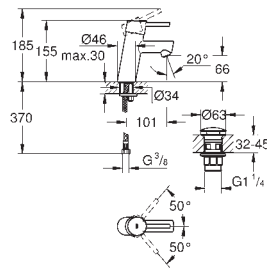

23 931 001 **chrome** **113.00**

Concetto
Single-lever basin mixer 1/2"
S-Size
single hole installation
metal lever
GROHE SilkMove 28 mm ceramic cartridge
adjustable flow rate limiter
temperature limiter
GROHE StarLight chrome finish
GROHE EcoJoy SpeedClean mousseur 5.7 l/min
GROHE QuickFix installation system
with centering support
smooth body with push-open pop-up waste set 1 1/4"
flexible connection hoses
min. recommended pressure 1.0 bar
acoustic group I in accordance with DIN 4109