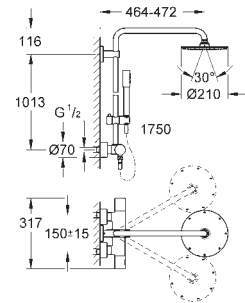

27 032 001 chrome 994.00

Rainshower System 210
Shower system with thermostat for wall mounting
consisting of:
horizontal swivable 450 mm shower arm
exposed thermostat with
Aquadimmer function
allows change between:
metal head shower Rainshower Cosmopolitan 210 (28 368 000)
with ball joint, rotation angle $\pm 15^\circ$
hand shower Sena (28 034 000)
adjustable in height with gliding element (12 140 000)
metal shower hose 1750 mm (27 178)
GROHE SafeStop at 38°C
GROHE SafeStop Plus optional temperature limiter at 43°C included
GROHE CoolTouch no risk of scalding
GROHE StarLight chrome finish
SpeedClean anti-lime system
Inner WaterGuide for a longer life
suitable for instantaneous heaters
from 18 kW/h
minimum flow rate 7 l/min.
min. recommended pressure 1.0 bar

27 967 000 chrome 875.00

Rainshower System 210
Shower system with thermostat for wall mounting
consisting of:
horizontal swivable 450 mm shower arm
exposed thermostat with
Aquadimmer function
allows change between:
Rainshower Cosmopolitan 210 head shower (28 368 000)
material: metal
with ball joint
rotation angle $\pm 15^\circ$
Hand shower Power&Soul Cosmopolitan 130 (27 664 000)
adjustable in height with gliding element (12 140 000)
Silverflex shower hose 1750 mm (28 388 000)
GROHE TurboStat compact cartridge
with wax thermoelement
GROHE SafeStop at 38°C
GROHE SafeStop Plus optional temperature limiter at 43°C included
GROHE CoolTouch
GROHE DreamSpray perfect spray pattern
GROHE One-Click Showering spray selection
with one click
GROHE StarLight chrome finish
SpeedClean anti-lime system
Inner WaterGuide for a longer life
suitable for instantaneous heaters
from 18 kW/h
minimum flow rate 7 l/min.
min. recommended pressure 1.0 bar