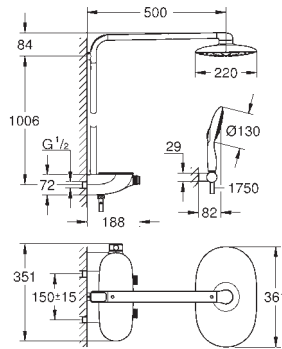

GROHE RAINSHOWER SMARTCONTROL SYSTEM

Ref. No.

Colour

Price netto (€)

26 361 000

chrome

1,230.00

Rainshower System SmartControl Mono 360 Shower system with thermostat for wall mounting

consisting of:

horizontal 500 mm shower arm
exposed SmartControl thermostat
allows change between:
head shower Rainshower Mono 360, spray plate chrome
GROHE PureRain/GROHE Rain O² spray*
Power&Soul 130 hand shower, spray plate white (27 673 LS0)
hand shower wall holder (27 055)
Silverflex shower hose 1750 mm (28 388 000)
minimum flow rate 10 l/min.

GROHE DreamSpray perfect spray pattern

GROHE StarLight chrome finish

GROHE CoolTouch no risk of scalding

GROHE TurboStat compact cartridge

with wax thermoelement

GROHE EcoJoy technology for less water and perfect flow

GROHE SafeStop at 38°C

GROHE SafeStop Plus optional temperature limiter at 43°C included

GROHE SmartControl push for ON-OFF, turn for

volume adjustment from EcoJoy to full flow

GROHE EasyReach shower tray

SpeedClean anti-lime system

Inner WaterGuide for a longer life

suitable for instantaneous heaters

from 18 kW/h

Twistfree to prevent hose from twisting

* to be decided at first installation; factory default

setting: GROHE PureRain

In case of a 160 cc thermostat you need to purchase one of the following wall fixation sets for installation: 125356, 125357