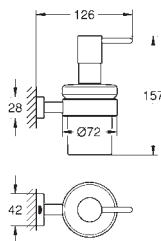

40 756 001 chrome 44.99

Essentials Cube Soap dispenser with holder

material: glass / metal
filling quantity 160 ml
consisting of:
holder (40 508 001)
soap dispenser (40 394 001)
concealed fastening
GROHE StarLight chrome finish