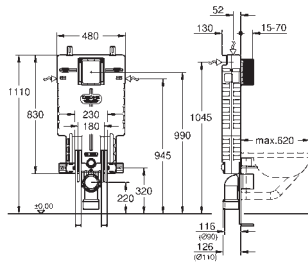

GROHE UNISSET FRAMES AND ACCESSORIES

Ref. No.

Colour

Price netto (€)

38 642 001

162.00

Uniset

Element for WC with EPS housing and support feet with flushing cistern GD 2, 6 - 9 I

sound-insulating EPS module for masonry-in
830 x 470 x 130 mm
rail adaptors for modular fixing
wall rail with fixing accessories for single installation
2 WC fixing bolts
distance of fixing bolts 180/230 mm
fixing device for ceramic
outlet bend Ø 90 mm
depth adjustable
reducer Ø 90/110 mm

flushing cistern GD 2, 6 - 9 I, containing following features:

inlet and outlet connecting set
adjustment ex factory 6 l and 3 l
pneumatic discharge valve offering 3 modes of operation: dual flush or start/stop or single flush
water supply from left/right/back or top
low noise (group I acc. to German Noise Specification)
insulated against condensation
1/2" water supply connection including integrated angle valve and push fit flexible hose union
no tools required for the installation
of the inspection shaft incl. protection during construction phase

preparation for shower toilets with additional accessory 40 899 000 (sold separately)
for mounting of small flush plates please order revision shaft 40 911 000 (sold separately)

39 165 000

118.00