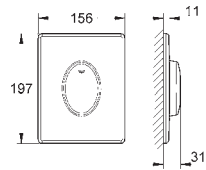

GROHE WALL PLATES FOR WC

	Ref. No.	Colour	Price netto (€)
	38 564 000	chrome	74.00
	38 564 SH0	alpine white	66.00
	38 565 000	chrome	69.00
	38 565 SH0	alpine white	33.00
	38 573 000	chrome	74.00
	38 573 SH0	alpine white	66.00
	38 573 P00	matt chrome	79.00
	38 672 SD0	stainless steel	126.00
	38 574 000	chrome	49.00
	37 059 000	chrome	183.00
	43 977 000	chrome	431.00

Skate Air
Wall plate
for single flush actuation
for pneumatic discharge valve
vertical installation
156 x 197 mm
made of ABS
GROHE StarLight chrome finish
GROHE EcoJoy technology for less water and perfect flow

Skate
Wall plate
for single flush actuation
for pneumatic discharge valve
vertical and horizontal installation
156 x 197 mm
made of ABS
GROHE StarLight chrome finish
GROHE EcoJoy technology for less water and perfect flow

Skate
Wall plate, stainless steel
for single flush actuation
vandal-proof
for pneumatic discharge valve
vertical installation
156 x 197 mm
push button actuation
plastic fixing frame
hidden fixing screws
GROHE EcoJoy technology for less water and perfect flow

Surf
Wall plate
for single flush actuation
for pneumatic discharge valve
vertical and horizontal installation
156 x 197 mm
made of ABS
GROHE StarLight chrome finish
GROHE EcoJoy technology for less water and perfect flow

Pneumatic actuation
GROHE StarLight chrome finish
remote hand actuation
push button actuation with
escutcheon Ø 100 mm
vertical and horizontal installation
wall plate Surf 156 x 197 mm
pneumatic hose 1.50 m

Pneumatic actuation
GROHE StarLight chrome finish
remote **hand-actuation** for
institutional requirements
push button with escutcheon Ø 100 mm
for walls of 80 - 240 mm thickness
actuation stop
pneumatic hose 1.50 m