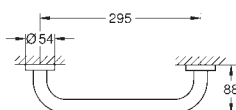

40 421 001	chrome	33.33
40 421 DC1	supersteel	47.08
40 421 BE1	polished nickel	50.41
40 421 EN1	brushed nickel	53.74
40 421 GL1	cool sunrise	50.41
40 421 GN1	brushed cool sunrise	53.74
40 421 DA1	warm sunset	50.41
40 421 DL1	brushed warm sunset	53.74
40 421 A01	hard graphite	50.41
40 421 AL1	brushed hard graphite	53.74

Essentials
Grip bar
material: metal
349 mm (functional length 295 mm)
concealed fastening
GROHE StarLight chrome finish
suitable for screwing (including screws and dowels)