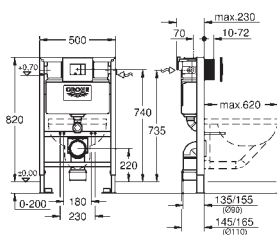

GROHE RAPID SL FOR WC

Ref. No.

Colour

Price netto (€)

38 772 001

chrome

329.00

Rapid SL
3-in-1 set for WC, 1.13 m installation height
with flushing cistern GD 2, 6 - 9 l

consisting of:
Rapid SL element for WC (38 528 001)
Skate Cosmopolitan flush plate, chrome (38 732 000)
Rapid SL wall brackets (38 558 00M)

38 772 10A

chrome

*

Rapid SL
3-in-1 set for WC, 1.13 m installation height
with flushing cistern GD 2, 6 - 9 l

consisting of:
Rapid SL element for WC (38 528 001)
Skate Cosmopolitan flush plate, chrome (38 732 000)
Rapid SL wall brackets (38 558 00M)
WRAS approved

38 761 10A

chrome

*

Rapid SL
3-in-1 set for WC, 0.82 m installation height
with flushing cistern 6 - 9 l

consisting of:
Rapid SL element for WC (38 526 000)
Skate Air flush plate, chrome, horizontal installation (38 506 000)
Rapid SL wall brackets (38 558 00M)
WRAS approved

38 773 000

chrome

318.00

Rapid SL
3-in-1 set for WC, 0.82 m installation height
with flushing cistern 6 - 9 l

consisting of:
Rapid SL element for WC (38 526 000)
Skate Cosmopolitan flush plate, chrome (38 732 000)
Rapid SL wall brackets (38 558 00M)