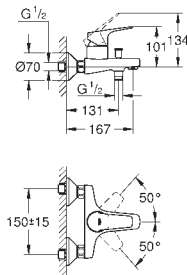

23 756 000 chrome 84.00

BauFlow
Single-lever bath mixer 1/2"
wall mounted
metal lever
GROHE Longlife 46 mm ceramic cartridge
GROHE StarLight chrome finish
adjustable flow rate limiter
automatic diverter: bath/shower
spout with mousseur
shower bottom outlet 1/2"
with integrated non return-valve
S-unions
metal wall escutcheons
protected against backflow