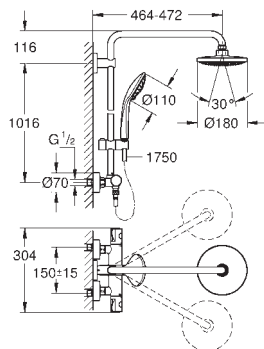

26 418 000

chrome

491.00

Euphoria System 180 E

Shower system with thermostat for wall mounting

consisting of:

horizontal swivable 450 mm shower arm

exposed thermostat with

Aquadimmer function

with ergonomic handles

allows change between:

head shower Euphoria Cosmopolitan 180

(27 491 000)

spray pattern: Rain

with ball joint

rotation angle $\pm 15^\circ$

hand shower Euphoria 110 Massage (27 221 000)

adjustable in height with gliding element

Silverflex shower hose 1750 mm (28 388 000)

GROHE TurboStat compact cartridge

with wax thermoelement

GROHE SafeStop at 38°C

GROHE SafeStop Plus optional temperature limiter at 43°C included

GROHE DreamSpray perfect spray pattern

GROHE StarLight chrome finish

SpeedClean anti-lime system

Inner WaterGuide for a longer life

Twistfree to prevent hose from twisting

suitable for instantaneous heaters

from 18 kW/h

minimum flow rate 7 l/min.

min. recommended pressure 1.0 bar