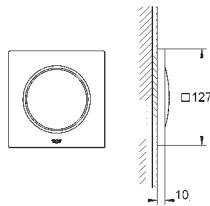

Rainshower F-Series

Light set

127 x 127 mm per module

full spectrum LED: soft light with changing rainbow colours
individually adjustable: permanent lighting with colour selection
consisting of:

- 1 light module with two plug connections

- 1 light module with one plug connection

waterproof & corrosion protected

supply voltage: 12 V DC

CE approved

GROHE StarLight chrome finish

and various cable connections – all to be ordered separately due to installation situation

For detailed planning and product information please contact your local GROHE Customer Service.