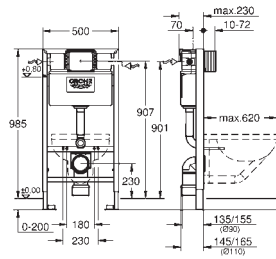

GROHE RAPID SL FOR WC

Ref. No.

Colour

Price netto (€)

38 947 000

281.00

Rapid SL
2-in-1 set for WC, 1.00 m installation height
with flushing cistern 6 - 9 l

consisting of:
Rapid SL element for WC (38 525 001)
Rapid SL wall brackets (38 558 00M)