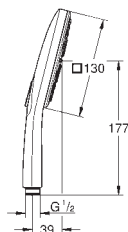

26 552 000 **chrome** 68.00
26 552 EN0 **brushed nickel** *

Rainshower SmartActive 130 Cube
Hand shower 3 sprays
spray plate chrome
GROHE Rain including DripStop, Jet including DripStop, ActiveMassage
GROHE EcoJoy 6.6 l/min flow limiter
GROHE DreamSpray perfect spray pattern
GROHE SmartTip showering spray selection via push of a ring
GROHE StarLight chrome finish
SpeedClean anti-lime system
Inner WaterGuide for a longer life
universal mounting system, fitting all standard shower hoses
suitable for instantaneous heater
min. recommended pressure 1.0 bar