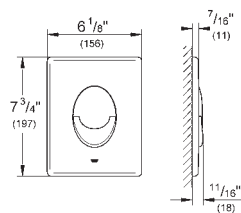

38 505 000 chrome 67.00
38 505 SH0 alpine white 60.00
38 505 P00 matt chrome 76.00

**Skate Air
Wall plate**
for dual flush or start & stop actuation
for pneumatic discharge valve AV1
vertical installation
156 x 197 mm
made of ABS
GROHE StarLight chrome finish
GROHE EcoJoy technology for less water and perfect flow

38 506 000 chrome 76.00
38 506 SH0 alpine white 68.00
38 506 P00 matt chrome 75.00
ditto, horizontal installation

ACTUATIONS