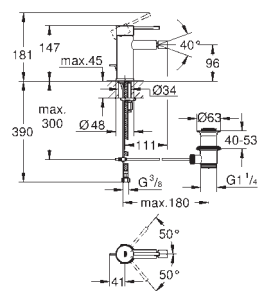

32 935 001	chrome	154.00
32 935 DC1	supersteel	227.00
32 935 BE1	polished nickel	213.00
32 935 EN1	brushed nickel	227.00
32 935 GL1	cool sunrise	213.00
32 935 GN1	brushed cool sunrise	227.00
32 935 DA1	warm sunset	213.00
32 935 DL1	brushed warm sunset	227.00
32 935 A01	hard graphite	213.00
32 935 AL1	brushed hard graphite	227.00

Essence
Single-lever bidet mixer 1/2"
S-Size
single hole installation
metal lever
GROHE SilkMove 28 mm ceramic cartridge
with temperature limiter
GROHE StarLight chrome finish
GROHE QuickFix Plus installation system
ball-joint mousseur
pop-up waste set 1 1/4"
flexible connection hoses
min. recommended pressure 1.0 bar