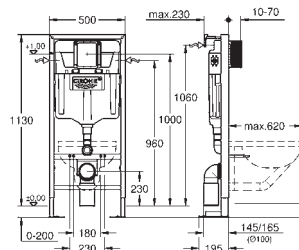

flushing cistern GD 2, 6 - 9 I, containing following features:

adjustment ex factory 6 l and 3 l
pneumatic discharge valve offering 3 modes of operation: dual flush or start/stop or single flush
water supply from left/right or back
low noise (group I acc. to German Noise Specification)
insulated against condensation
1/2" water supply connection including integrated angle valve and push fit flexible hose union
no tools required for the installation
of the inspection shaft incl. protection during construction phase
for vertical or horizontal use

including wall brackets 38 558 00M for on-the-wall installation
for mounting of small flush plates please order revision shaft 40 911 000 (sold separately)