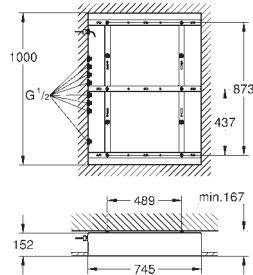

GROHE HEAD AND SIDE SHOWERS

Ref. No. Colour Price netto (€)

26 373 001 chrome 19,900.00

Rainshower F-Series 40" AquaSymphony
Ceiling shower 6+ sprays with light
1016 mm x 762 mm x 145 mm
material: metal
minimum flow rate 25 l/min
min. recommended pressure 3.0 bar
1 x AquaCurtain
1 x Pure XL spray
1 x 2 mist spray
2 x GROHE PureRain spray 400 x 190 mm
2 x XL Waterfall (separately controlled)
1 x 4 Bokoma Spray with adjustment angle 20° and combinations
full spectrum LED: soft light with changing rainbow colours
individually adjustable: permanent lighting with colour selection
power supply for light 12 V DC
CE approved
SpeedClean anti-lime system
GROHE DreamSpray perfect spray pattern
GROHE StarLight finish

requires rough-in set (26 376 001), F-digital Deluxe base unit box (26 376 000), Bluetooth unit (36 371 000) and various cable connections – all to be ordered separately due to individualised installation

The ceiling construction must be appropriate for the static requirement of the product (total product weight > 70 kg). Ceiling shower has to be controlled by 8 outlets + 1 hand shower outlet and the performance of the waste must be of sufficient size (> 100 l/min). For detailed planning please see separate planning & installation guide before start.

recommendation: configuration with Grohtherm SmartControl
3 x Grohtherm SmartControl (29 126 000)
3 x GROHE Rapido SmartBox (35 600 000)
1 x Euphoria Cube Stick wall holder set 1 spray (26 405 000)

this product contains built-in LED lamps, which cannot be changed: energy efficiency class: A++

26 376 001 chrome 1,890.00