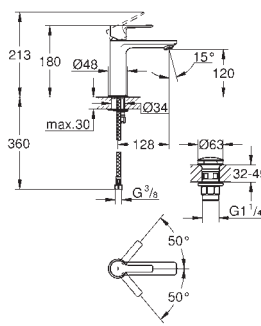

23 106 001 chrome 200.00
23 106 DC1 supersteel 271.00
23 106 AL1 brushed hard graphite 308.00

Lineare
Single-lever basin mixer 1/2"
S-Size
single hole installation
metal lever
GROHE SilkMove 28 mm ceramic cartridge with temperature limiter
GROHE StarLight chrome finish
GROHE EcoJoy SpeedClean mousseur 5.7 l/min
GROHE QuickFix Plus installation system
smooth body with push-open pop-up waste set 1 1/4"
flexible connection hoses