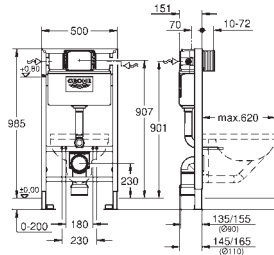

GROHE RAPID SL FOR WC

Ref. No.

Colour

Price netto (€)

38 525 10A

*

Rapid SL

Element for WC, 1.00 m installation height with flushing cistern 6 - 9 l

for on-the-wall installations or studded walls
powder coated steel frame, self-supporting
for dry-cladding, completely pre-assembled
with fixed connections
quick adjustment, lockable
fixing material
TÜV approved
2 WC fixing bolts
fixing device for ceramic
WC ceramics with small bearing area (less than 205 mm)
require additional accessory 38 779 000
distance of fixing bolts 180/230 mm
outlet bend Ø 90 mm
depth adjustable
reducer Ø 90/110 mm
inlet and outlet connecting set

flushing cistern 6 - 9 l containing the following features:

pneumatic discharge valve offering 3 modes of operation: dual flush or start/stop or single flush

front or top actuation

water supply from left/right or back
low noise (group I acc. to German Noise Specification)
insulated against condensation
1/2" water supply connection including integrated angle valve and push fit flexible hose union
Shortable inspection shaft incl. protection during construction phase

for on-the-wall installation please order wall brackets 38 558 00M (sold separately)
for mounting of small flush plates please order revision shaft 40 950 000 (sold separately)
WRAS approved

38 526 000

344.00