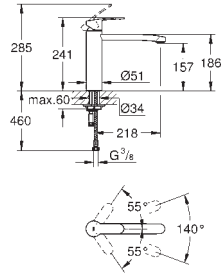

GROHE EUROSTYLE COSMOPOLITAN

Ref. No.

Colour

Price netto (€)

31 124 002

chrome

216.00

Eurostyle Cosmopolitan
Single-lever sink mixer 1/2"
medium spout
single hole installation
GROHE StarLight finish
GROHE SilkMove 35 mm ceramic cartridge
mousseur
adjustable flow rate limiter
swivel tubular spout
swivel area 140°
flexible connection hoses
rapid installation system