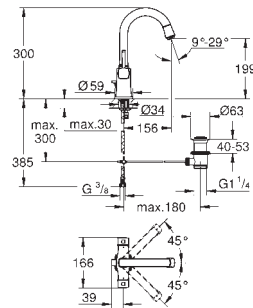

21 107 000 chrome 379.00
21 107 IGO chrome/gold 494.00

Grandera
Two-handle basin mixer, 1/2"
L-Size
single hole installation
valves hot/cold with ceramic headparts 1/2" - 90°
GROHE StarLight chrome finish
GROHE EcoJoy technology for less water and perfect flow
GROHE AquaGuide adjustable mousseur 5.7 l/min
swivel spout
pop-up waste set 1 1/4"
flexible connection hoses
min. recommended pressure 1.0 bar