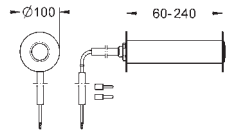

GROHE ELECTRONIC ACTUATIONS FOR WC

Ref. No.

Colour

Price netto (€)

43 977 000

chrome

431.00

Pneumatic actuation
GROHE StarLight chrome finish
remote **hand-actuation** for
institutional requirements
push button with escutcheon Ø 100 mm
for walls of 80 - 240 mm thickness
actuation stop
pneumatic hose 1.50 m

37 059 000

chrome

183.00