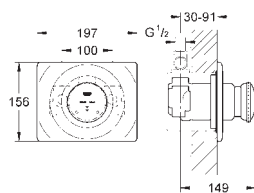

36 121 000 chrome 582.00

Contromix Surf
Self-closing shower mixer 1/2"
with mixture
GROHE StarLight chrome finish
GROHE EcoJoy technology for less water and perfect flow
economy stop function
temperature limiter
flow time adjustable
5-40 sec.
escutcheon, plastic chromed
escutcheon- and shaft-sealing
non-return valve
dirt strainers
set for final installation for 36 122
without concealed body
min. recommended pressure 1.5 bar