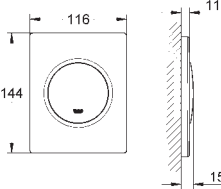

Nova Cosmopolitan
Actuation plate
manual activation for urinal
set for final installation
for Rapido U or Rapido UMB
116 x 144 mm
mechanical functional cartridge
flow pressure min 0.5 bar
operating pressure max 6 bar
1.0 - 6.0 l adjustable
low noise (group II according to German noise specification)
GROHE StarLight chrome finish