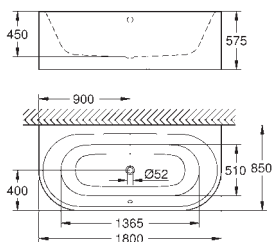

39 649 00H

alpine white

4,590.00

**Essence
Bathtub**

back-to-wall
180 x 85 cm
height 57.5 cm
with EasyClean
with overflow
sanitary titan steel
suitable for Talento waste sets (28 943 000 + 19 025 000)
suitable for waste set Viega Multiplex Trio (functional unit 6161.62/727970 + chrome parts Visign MT3 6161.13/725792)
includes noise suppression mats