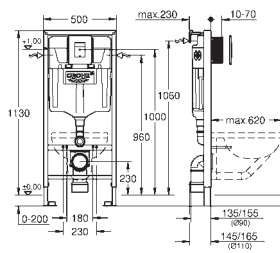

38 827 000

chrome

395.00

Rapid SL
5-in-1 set for WC, 1.13 m installation height
with flushing cistern GD 2, 6 - 9 I

consisting of:
Rapid SL element for WC (38 528 001)
Skate Cosmopolitan flush plate, chrome (38 732 000)
GROHE Fresh retro-fit set (38 796 000)
Rapid SL wall brackets (38 558 00M)
including WC set for noise protection (37 131 000)