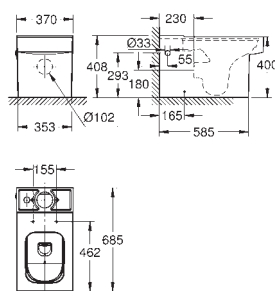

39 484 00H

alpine white

354.00

**Cube Ceramic
Floor standing WC for close coupled combination**

close coupled
universal trap for horizontal and vertical outlet
rimless
flush volume 3/4.5 l
including fixation set
cistern to be ordered separately
sanitary ware
fully skirted with invisible fixation
PureGuard anti scale coating and anti bacterial glazing
compatible with seat and cover 39 488 000 (soft close)
6 pieces per pallet