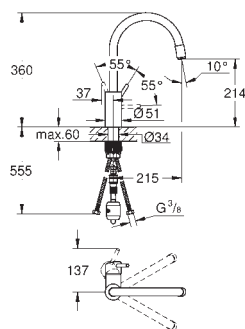

32 663 003 chrome 214.00
32 663 DC3 supersteel 279.00

Concetto
Single-lever sink mixer 1/2"
high spout
single hole installation
GROHE StarLight chrome finish
GROHE SilkMove 35 mm ceramic cartridge
GROHE EasyDock guarantees easy retraction and smooth docking back to the starting position
GROHE Zero separated inner water ways - lead and nickel free
pull-out laminar spray
adjustable flow rate limiter
swivel tubular spout
swivel area 360°
protected against backflow
flexible connection hoses
GROHE QuickFix rapid installation system
min. recommended pressure 1.0 bar