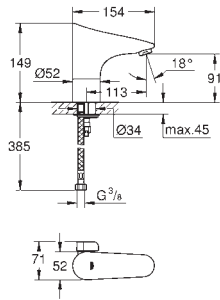

36 207 001 **chrome** **560.00**

Europlus E
Infra-red electronic basin mixer 1/2" with mixing device and adjustable temperature limiter

with infrared sensor for bi-directional communication for monitoring, configuration and service purpose
6 V lithium battery, type CR-P2
battery lifetime: approx. 7 years (150 actuations a day)
GROHE EcoJoy mousseur 5.7 l/min
flexible connection hoses
non-return valve
dirt strainers
solenoid valve
rapid installation system
multistage battery status display
7 pre-set programs:
auto flush
thermal disinfection
cleaning mode
additional functions and precise settings
by remote control 36 407
CE approved
acoustic group I in accordance with DIN 4109
type of protection faucet IP 59K

36 208 001 **chrome** **429.00**
ditto, without mixing device