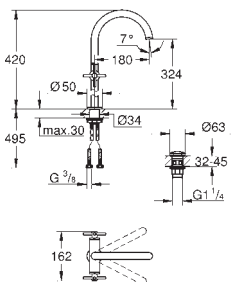

21 044 003	chrome	485.00
21 044 DC3	supersteel	724.00
21 044 GL3	cool sunrise	776.00
21 044 DA3	warm sunset	776.00
21 044 AL3	brushed hard graphite	828.00

Atrio
One-hole basin mixer, 1/2"
XL-Size
for free-standing basins
ceramic headparts 1/2", 90°
GROHE StarLight chrome finish
GROHE EcoJoy 5.7 l/min laminar mousseur
rapid installation system
swivel tubular spout
with mousseur and stop limiter
Push-open waste set 1 1/4"
flexible connection hoses
with cross handles
Two different sets of caps included. One set with „H“ and „C“ marking, one set without marking.