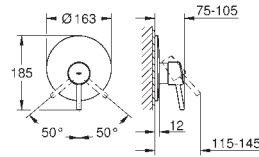

19 345 001 chrome 163.00

Concetto
Single-lever shower mixer
set for final installation for
35 501 000
without concealed body
metal lever
GROHE StarLight chrome finish
escutcheon- and shaft-sealing
wall escutcheon
covered fixing