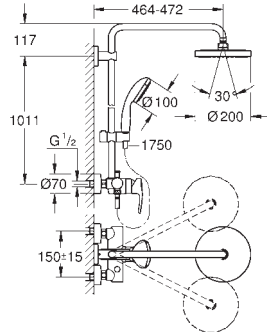

GROHE TEMPESTA SYSTEM

Ref. No.

Colour

Price netto (€)

26 244 001

chrome

384.00

Tempesta Cosmopolitan 200

Shower system with single lever mixer for wall mounting

consisting of:

horizontal swivable 450 mm shower arm

exposed single-lever shower mixer with diverter

allows change between:

head shower Tempesta Cosmopolitan 200 (27 541)

spray pattern: Rain

with ball joint

rotation angle $\pm 15^\circ$

hand shower Tempesta 100 II 9.5 l/min (27 597)

spray patterns:

Rain, Jet

adjustable in height with gliding element

Rotaflex shower hose 1.750 mm 1/2" x 1/2" (28 410)

GROHE SilkMove 46 mm ceramic cartridge

GROHE DreamSpray perfect spray pattern

GROHE StarLight chrome finish

SpeedClean anti-lime system

Inner WaterGuide for a longer life

Twistfree to prevent hose from twisting

suitable for instantaneous heaters from 18 kW/h

minimum flow rate 7 l/min.

min. recommended pressure 1.0 bar

SHOWERS