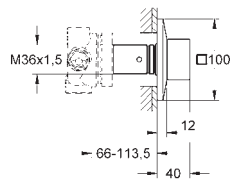

19 798 000	chrome	233.00
19 798 DC0	supersteel	326.00
19 798 A00	hard graphite	349.00
19 798 AL0	brushed hard graphite	372.00

Allure Brilliant
5-way diverter
set for final installation for 29 033
without concealed body
GROHE StarLight chrome finish
installation depth infinitely adjustable
66 - 113 mm