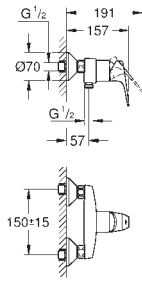

23 755 000 chrome 69.00

BauFlow
Single-lever shower mixer 1/2"
wall mounted
metal lever
GROHE Longlife 46 mm ceramic cartridge
GROHE StarLight chrome finish
adjustable flow rate limiter
shower bottom outlet 1/2"
with integrated non return-valve
S-unions
metal wall escutcheons
protected against backflow