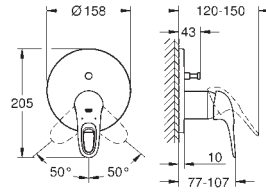

GROHE EUROSTYLE

Ref. No. Colour Price netto (€)

24 049 003 chrome 132.00
24 049 LS3 moon white 168.00

Eurostyle
Single-lever mixer with 2-way diverter
set for final installation for
GROHE Rapido SmartBox 35 600 000
GROHE SilkMove 46 mm ceramic cartridge
GROHE StarLight chrome finish
wall escutcheon with **GROHE QuickFix** (covered
escutcheon- and shaft sealing, covered fixing)
metal escutcheon, retroactively 6° adjustable
metal lever
automatic 2-way diverter
flow performance:
outlet B = 27 l/min, outlet C = 27 l/min
without roughing-in-set

35 600 000 chrome 70.00
GROHE Rapido SmartBox universal rough-in box for concealed installation

24 047 003 chrome 124.00
24 047 LS3 moon white 161.00