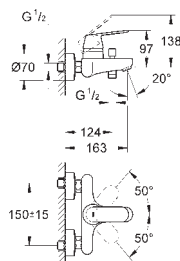

**Eurosmart Cosmopolitan
Single-lever bath mixer 1/2"**

wall mounted
metal lever
GROHE SilkMove 46 mm ceramic cartridge
GROHE StarLight chrome finish
adjustable flow rate limiter
adjustable minimum flow rate
approx. 2.5 l/min
automatic diverter: bath/shower
mousseur
integrated non-return valve in the shower outlet 1/2"
S-unions
protected against backflow
optional temperature limiter ref. no. 46 308 000
acoustic group I in accordance with DIN 4109