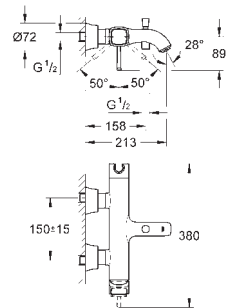

23 317 000 chrome 518.00
23 317 IGO chrome/gold 678.00

Grandera
Single-lever bath mixer 1/2"
wall mounted
GROHE SilkMove 46 mm ceramic cartridge
GROHE StarLight chrome finish
adjustable flow rate limiter
integrated hand shower holder
automatic diverter: bath/shower
mousseur
integrated non-return valve in the shower outlet 1/2"
covered S-unions
protected against backflow
min. recommended pressure 1.0 bar