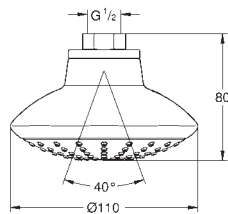

27 810 001 chrome 64.00

Euphoria 110 Mono
Head shower 1 spray
Rain
ball-joint
connection thread 1/2"
GROHE EcoJoy 7.6 l/min flow limiter
GROHE DreamSpray perfect flow
GROHE StarLight chrome finish
SpeedClean anti-lime system
suitable for instantaneous heater
min. recommended pressure 1.0 bar