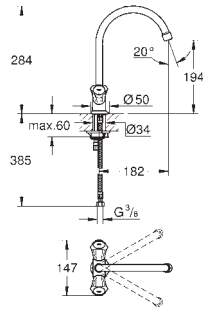

31 831 001

chrome

89.00

Costa L
Single-hole sink mixer 1/2"
metal handles
heat-insulated
GROHE StarLight finish
Longlife-headparts
mousseur
swivel tubular spout
swivel area 360°
flexible connection hoses