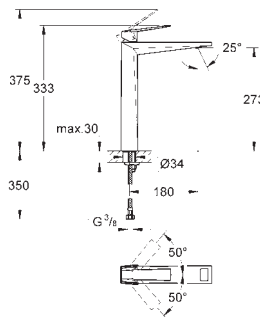

23 114 000	chrome	920.00
23 114 DC0	supersteel	1,090.00
23 114 A00	hard graphite	1,170.00
23 114 AL0	brushed hard graphite	1,250.00

Allure Brilliant
Single-lever basin mixer 1/2"
XL-Size

single hole installation
for free-standing basins
GROHE SilkMove 28 mm ceramic cartridge
temperature limiter
GROHE StarLight chrome finish
GROHE EcoJoy 5.0 l/min. flow limiter
GROHE QuickFix installation system
spout with integrated mousseur
smooth body
flexible connection hoses
min. recommended pressure 1.0 bar