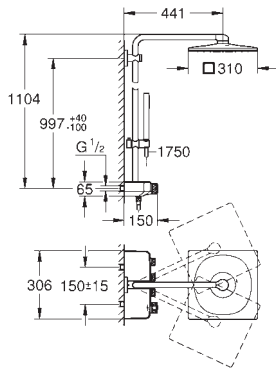

26 508 000	chrome	945.00
26 508 LSO	moon white	1,090.00
26 508 DC0	supersteel	1,390.00
26 508 AL0	brushed hard graphite	1,660.00

Euphoria SmartControl System 310 Cube Duo

Shower system with thermostat for wall mounting

consisting of:

horizontal 450 mm shower arm
upper bracket adjustable for minimal adaption to existing drilling holes
exposed SmartControl thermostat

allows change between:

head shower Rainshower SmartActive 310 Cube

GROHE PureRain and Centered Jet spray

hand shower Euphoria Cube Stick

adjustable in height with gliding element

Silverflex shower hose 1750 mm (28 388 000)

GROHE DreamSpray perfect spray pattern

GROHE CoolTouch no risk of scalding

GROHE TurboStat compact cartridge

with wax thermosteement

GROHE ProGrip with knurl structure

GROHE EcoJoy technology for less water and perfect flow

GROHE StarLight chrome finish

- GROHE SafeStop at 38°C

GROHE SafeStop Plus optional temperature limiter at 43°C included

GROHE SmartControl push for ON-OFF, turn for

volume adjustment from EcoJoy to full flow

integrated **GROHE EasyReach** shower tray

SpeedClean anti-lime system

Inner WaterGuide for a longer life

Twistfree to prevent hose from twisting

suitable for instantaneous heaters

from 18 kW/h

minimum flow rate 7 l/min.

min. recommended pressure 1.0 bar