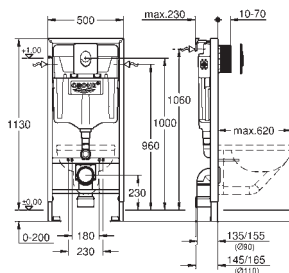

Skate Air flush plate, alpine white, vertical installation (38 505 SH0)

Rapid SL wall brackets (38 558 00M)

including adapter 38 338 000

GROHE RAPID SL FOR WC

Ref. No.

Colour

Price netto (€)

38 721 001