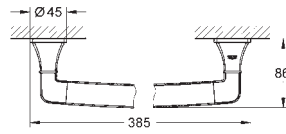

GROHE GRANDERA

Ref. No. Colour Price netto (€)

40 633 000	chrome	124.99
40 633 IGO	chrome/gold	162.49
40 633 ENO	brushed nickel	199.17

Grandera
Bath grip
material: metal
length 385 mm
concealed fastening
GROHE StarLight chrome finish