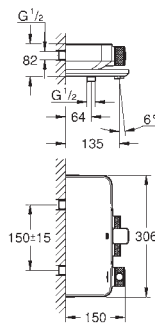

Grotherm SmartControl
Thermostatic bath mixer 1/2"
wall mounted
GROHE CoolTouch no risk of scalding
GROHE StarLight chrome finish
GROHE SafeStop at 38°C
GROHE SafeStop Plus optional temperature limiter at 43°C included
GROHE TurboStat compact cartridge
with wax thermoelement
GROHE ProGrip with knurl structure
GROHE SmartControl push for ON-OFF, turn for
volume adjustment from EcoJoy to full flow
integrated **GROHE EasyReach** shower tray
shower bottom outlet 1/2"
bath spout with mousseur
built-in non return valves and dirt strainers
protected against backflow

33 850 001	chrome	335.00