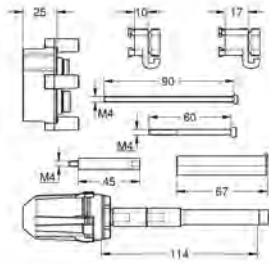

GROHE RAPIDO SMARTBOX

Ref. No.

Colour

Price netto (€)

14 057 000

194.00

Universal extension set single-lever mixers, 50 mm
fits for concealed single-lever mixers in combination with **GROHE Rapido SmartBox**