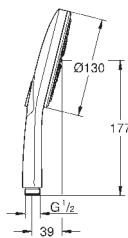

26 574 000 **chrome** 68.00
26 574 DC0 **supersteel** *
26 574 BE0 **polished nickel** 115.00
26 574 EN0 **brushed nickel** 122.00
26 574 GL0 **cool sunrise** 115.00
26 574 GN0 **brushed cool sunrise** 122.00
26 574 DA0 **warm sunset** 115.00
26 574 DL0 **brushed warm sunset** 122.00
26 574 A00 **hard graphite** 115.00
26 574 AL0 **brushed hard graphite** 122.00

Rainshower SmartActive 130
Hand shower 3 sprays
spray plate chrome
GROHE Rain including DripStop, Jet including DripStop, ActiveMassage
GROHE EcoJoy 9,5 l/min flow limiter
GROHE DreamSpray perfect spray pattern
GROHE SmartTip showering spray selection via push of a ring
GROHE RainStart - hand shower starts always with Rain spray pattern
GROHE StarLight chrome finish
SpeedClean anti-lime system
Inner WaterGuide for a longer life
universal mounting system, fitting all standard shower hoses
suitable for instantaneous heater
min. recommended pressure 1.0 bar