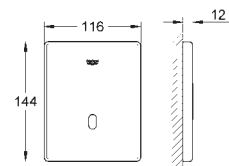

GROHE ELECTRONIC ACTUATIONS FOR URINAL

Ref. No.

Colour

Price netto (€)

37 324 001
37 324 SD1

chrome
stainless steel

559.00
554.00

Tectron Skate