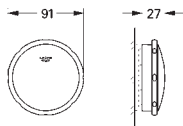

19 025 000 chrome 58.00

Talento
Waste and overflow set for bath tubs
set for final installation
escutcheon, waste plug, fixing set
in combination with
Talentofill 28 939/28 943
GROHE StarLight chrome finish