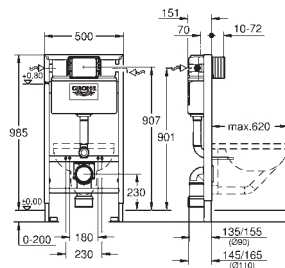

Rapid SL

Element for WC, 1.00 m installation height with flushing cistern 6 - 9 l

for on-the-wall installations or studded walls
powder coated steel frame, self-supporting
for dry-cladding, completely pre-assembled
with fixed connections
quick adjustment, lockable
fixing material
TÜV approved
2 WC fixing bolts
fixing device for ceramic
WC ceramics with small bearing area (less than 205 mm)
require additional accessory 38 779 000
distance of fixing bolts 180/230 mm
outlet bend Ø 90 mm
depth adjustable
reducer Ø 90/110 mm
inlet and outlet connecting set

flushing cistern 6 - 9 l containing the following features:

pneumatic discharge valve offering 3 modes of operation: dual flush or start/stop or single flush
front or top actuation
water supply from left/right or back
low noise (group I acc. to German Noise Specification)
insulated against condensation
1/2" water supply connection including integrated angle valve and push fit flexible hose union
Shortable inspection shaft incl. protection during construction phase

for on-the-wall installation please order wall brackets 38 558 00M (sold separately)
for mounting of small flush plates please order revision shaft 40 950 000 (sold separately)