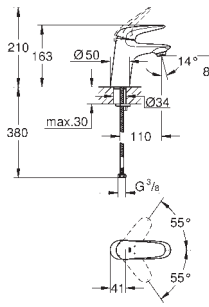

23 716 003 **chrome** **106.00**

Eurostyle
Single-lever basin mixer 1/2"
S-Size
single hole installation
solid metal lever
GROHE SilkMove 35 mm ceramic cartridge
adjustable flow rate limiter
with temperature limiter
GROHE StarLight chrome finish
GROHE EcoJoy mousseur 5.7 l/min
GROHE Zero separated inner water ways - lead and nickel free
GROHE QuickFix rapid installation system
smooth body
flexible connection hoses