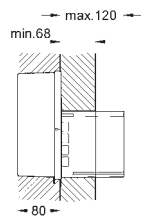

38 896 000

71.00

Extension-set, 50 mm
for Rapido U or Rapido UMB
shaft extension with fixing material