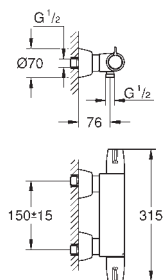

SPECIAL FITTINGS

GROHE GROHTHERM SPECIAL

Ref. No.

Colour

Price netto (€)

34 667 000

chrome

312.00