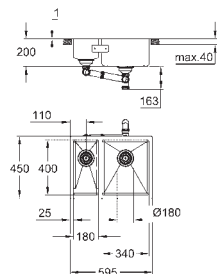

K700 Undermount
Stainless steel sink
model: K700U 60-S 59.5/45 1.5 rh
mounting type: undermount, top mount or flush mount
material: stainless steel AISI 304 (V2A)
material thickness: 1 mm
GROHE StarLight finish
finish: satin finish
GROHE Whisper
min. cabinet size: 600 mm
dimensions: 595 x 450 mm
1 bowl: 340 x 400 x 200 mm
0.5 bowl: 180 x 400 x 140 mm
outer radius: R16 (undermount)/R3 (topmount), inner bowl radius: R15
GROHE QuickFix installation system
sink mountable right
cut-out (undermount): 547 x 402 mm (R16)
cut-out (top mount): 580 x 435 mm
drainer: Ø 3.5"/90 mm basket strainer waste
accessories included: waste kit, basket strainer waste, mounting set
amount of fasteners included (top mount): 8
amount of fasteners included (undermount): 8

KITCHEN
FITTINGS