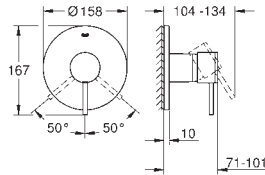

GROHE ATRIO

Ref. No. Colour Price netto (€)

24 065 003	chrome	276.00
24 065 DC3	supersteel	378.00
24 065 GL3	cool sunrise	405.00
24 065 DA3	warm sunset	405.00
24 065 AL3	brushed hard graphite	432.00

Atrio

Single-lever shower mixer

set for final installation for
GROHE Rapido SmartBox 35 600 000

GROHE SilkMove 46 mm ceramic cartridge

GROHE StarLight chrome finish

wall escutcheon with GROHE QuickFix (covered
escutcheon- and shaft sealing, covered fixing)

metal escutcheon, retroactively 6° adjustable

metal lever

flow performance:

outlet B or C = 30 l/min

without roughing-in-set

35 600 000	chrome	70.00
GROHE Rapido SmartBox universal rough-in box for concealed installation