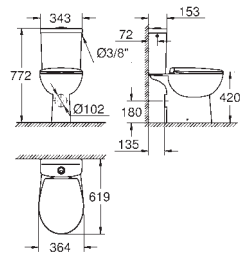

39 496 000 alpine white 175.00

Bau Ceramic
Bundle close coupled WC
consisting of:
Bau Ceramic floor standing toilet with horizontal outlet (39 349 000)
wash down
rimless
horizontal outlet
flush volume 6/3 l
including fixation set
sanitary ware