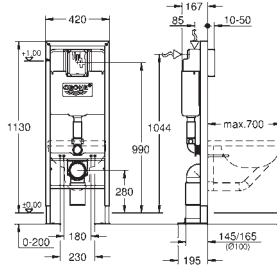

GROHE RAPID SL FOR THE DISABLED

Ref. No.

Colour

Price netto (€)

38 599 001

*

Rapid SL

Element for WC, 1.13 m installation height, 0.42 m width
with flush cistern 6 l

for installation **in front of studed walls**
or **free-standing installation**

powder coated steel frame, self-supporting
for dry-cladding, completely pre-assembled
height adjustable fitting connections
fixing material

TÜV approved

2 WC fixing bolts

fixing device for ceramic

distance of fixing bolts 180/230 mm

PVC outlet bend 100 mm

inlet and outlet connecting set

pneumatic discharge valve offering 3 modes of

low noise (group I acc. to

German Noise Specification)

insulated against condensation

1/2" water supply connection including

integrated angle valve and push fit

flexible hose union

for on-the-wall installation please order wall brackets 38 558 00M (sold separately)

38 759 SDO

stainless steel

778.00