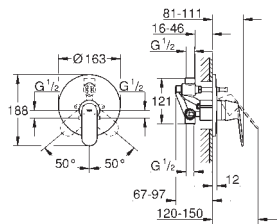

Eurosmart Cosmopolitan

Single-lever bath mixer 1/2"

wall installation

GROHE SilkMove 46 mm ceramic cartridge

GROHE StarLight chrome finish

consisting of:

set for final installation

concealed body

33 961 000

adjustable flow rate limiter

adjustable minimum flow rate

approx. 2.5 l/min

automatic diverter: bath/shower

metal lever

metal wall escutcheon

screwed

optional temperature limiter ref. no. 46 308 000