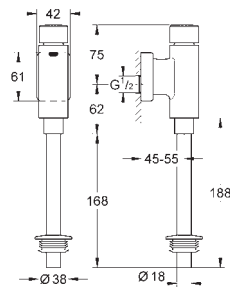

37 342 000

chrome

152.00

Rondo
Flush valve for urinal
1/2", brass
vandal proof by metal actuation knob
integrated stop valve
GROHE StarLight chrome finish
with control cap and flush pipe connection
flow rate adjustment
flush volume adjustable 1.0 - 4.0 l
with wall escutcheon
flush pipe 200 mm
rubber connector with escutcheon
flow pressure min 0.5 bar
operating pressure max 5 bar