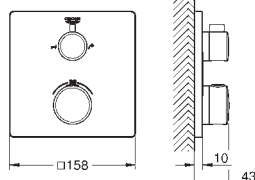

Grotherm
Thermostatic bath tub mixer for 2 outlets
with integrated shut off/diverter valve
set for final installation for
GROHE Rapido SmartBox 35 600 000
GROHE TurboStat compact cartridge
with wax thermostatic element
GROHE StarLight chrome finish
wall escutcheon with **GROHE QuickFix** (covered
escutcheon- and shaft sealing, covered fixing)
metal escutcheon, retroactively 6° adjustable
printed shower and bath symbol
GROHE SafeStop at 38°C
GROHE SafeStop Plus optional temperature limiter at 43°C or 46°C included
GROHE AquaDimmer, integrated shut off/diverter valve
flow performance:
outlet B = 27 l/min
outlet C = 30 l/min
without roughing-in-set

35 600 000 chrome 70.00
GROHE Rapido SmartBox universal rough-in box for concealed installation