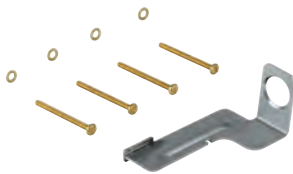

Motor support device

for Rapid SL 38 675
for the disabled
as of mid 2008
for installation of infra-red electronic

42 216 000

17.50