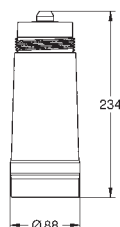

40 404 001 **59.16**

GROHE Blue
Filter S-Size
BWT replacement filter for GROHE Blue
capacity 600 l at 20° dKH
5-phases filter
compatible with GROHE Blue Home, GROHE Blue Professional and GROHE Blue Pure

40 430 001 **108.33**
ditto, M-Size, capacity 1500 l at 20° dKh, 315 mm high

40 412 001 **141.66**
ditto, L-Size, capacity 2500 l at 20° dKh, 350 mm high