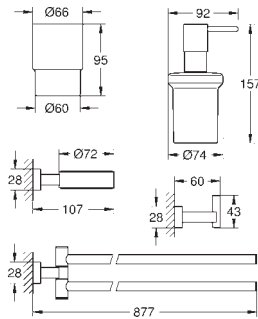

40 847 001 **chrome** **133.33**

Essentials Cube
Bathroom accessories set 4-in-1
material: glass / metal
consisting of:
soap dispenser with holder (40 756 001)
crystal glass with holder (40 755 001)
double towel bar (40 624 001)
robe hook (40 511 001)
concealed fastening
GROHE StarLight finish