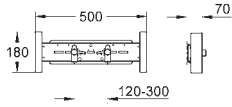

GROHE RAPID SL FITTING SUPPORTS

Ref. No.

Colour

Price netto (€)

37 998 000

79.00

Rapid SL
Fitting support for exposed fittings
for **studded walls**
for empty frames
2 noise protected fitting connections 1/2"
fixing material