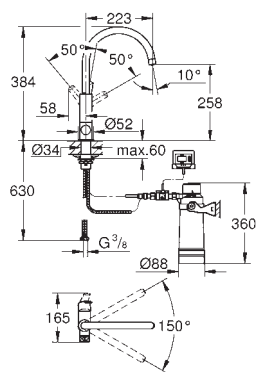

30 384 000

chrome

525.00

**GROHE Blue Pure Eurosmart
Starter Kit**

consisting of:

GROHE Blue single-lever sink mixer
with filter function

single hole installation

C-spout

separate handle for filtered water

headpart 1/2"

GROHE StarLight chrome finish

GROHE SilkMove 28 mm ceramic cartridge

swivel tubular spout

swivel area 150°

separate inner water ways for filtered

and non-filtered water

flexible connection hoses

GROHE Blue filter head

GROHE Blue Ultrasafe filter for bacteria filtration and premium taste

capacity 3000 l

flow meter for filter lifetime measurement including 2 x AA batteries

KITCHEN
FITTINGS