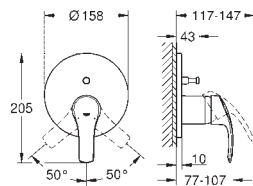

24 043 002 **chrome** **120.00**

Eurosmart
Single-lever mixer with 2-way diverter
set for final installation for
GROHE Rapido SmartBox 35 600 000
GROHE SilkMove 46 mm ceramic cartridge
GROHE StarLight chrome finish
wall escutcheon with **GROHE QuickFix** (covered
escutcheon- and shaft sealing, covered fixing)
metal escutcheon, retroactively 6° adjustable
metal lever
automatic 2-way diverter
flow performance:
outlet B = 27 l/min, outlet C = 27 l/min
without roughing-in-set

35 600 000 **chrome** **70.00**
GROHE Rapido SmartBox universal rough-in box for concealed installation