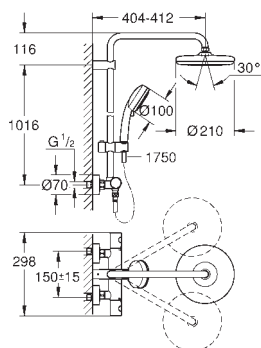

GROHE TEMPESTA SYSTEM

Ref. No.

Colour

Price netto (€)

27 922 001

chrome

463.00

Tempesta Cosmopolitan System 210

Shower system with thermostat for wall mounting

consisting of:

horizontal swivable 390 mm shower arm

exposed thermostat with

Aquadimmer function

allows change between:

head shower Tempesta 210 (26 408)

spray pattern: Rain

with ball joint

rotation angle $\pm 15^\circ$

hand shower Tempesta Cosmopolitan 100 (27 571 001)

2 spray patterns:

Rain, Jet

adjustable in height with gliding element

Rotaflex shower hose 1.750 mm 1/2" x 1/2" (28 410)

GROHE TurboStat compact cartridge

with wax thermoelement

GROHE SafeStop at 38°C

GROHE SafeStop Plus optional temperature limiter at 43°C included

GROHE DreamSpray perfect spray pattern

GROHE StarLight chrome finish

SpeedClean anti-lime system

Inner WaterGuide for a longer life

Twistfree to prevent hose from twisting

suitable for instantaneous heaters

from 18 kW/h

minimum flow rate 7 l/min.

min. recommended pressure 1.0 bar

optional upgrade: **GROHE EasyReach** tray (26 362)

27 922 000

chrome

544.00