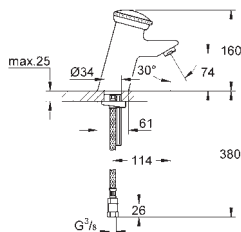

GROHE CONTROMIX

Ref. No. Colour Price netto (€)

36 109 000 chrome 509.00

Contromix Public
Self-closing basin mixer 1/2"
with mixing device
GROHE StarLight chrome finish
economy stop function
temperature limiter
flow time adjustable
5-40 sec.
flexible connection hoses
non-return valve
dirt strainer
min. recommended pressure 1.2 bar