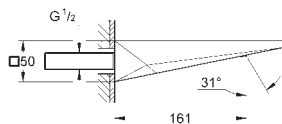

13 299 000	chrome	285.00
13 299 DC0	supersteel	399.00
13 299 A00	hard graphite	427.00
13 299 AL0	brushed hard graphite	455.00

Allure Brilliant
Bath spout
wall mounted
GROHE StarLight chrome finish
projection 161 mm
spout with integrated mousseur