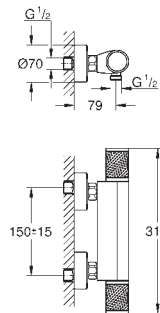

GROHE GROHTHERM 1000 PERFORMANCE

Ref. No.

Colour

Price netto (€)

34 776 000

chrome

188.00

Grotherm 1000 Performance
Thermostatic shower mixer 1/2"
wall mounted

GROHE CoolTouch safety housing
GROHE StarLight chrome finish
GROHE SafeStop at 38°C

GROHE SafeStop Plus optional temperature limiter at 43°C included

GROHE TurboStat compact cartridge
with wax thermostatic element

GROHE ProGrip with knurl structure
integrated mixed water shut off

volume handle with **GROHE EcoButton** (economy
button with individually adjustable economy stop)

ceramic headpart 1/2", 180°

shower bottom outlet 1/2"

built-in non return valves

dirt strainers

protected against backflow

S-unions

metal escutcheon

GROHE EcoJoy technology for less water and perfect flow

34 779 000

chrome

244.00