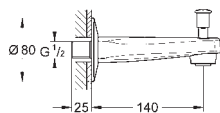

13 254 000 chrome *

BauContemporary
Bath spout
wall mounted
chrome finish
mousseur
automatic diverter: bath/shower
projection 140 mm
female thread 1/2"
flexible connection hoses