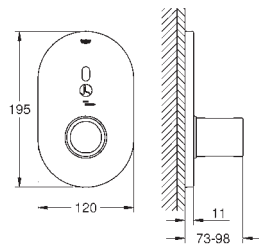

Eurosmart Cosmopolitan E Special

Infra-red electronic for concealed shower thermostat

for concealed installation box 36 458 000 and 36 459 000

ergonomic metal handle

GROHE StarLight chrome finish

GROHE SafetyPlus

Temperature scale handle with pre-adjustable safety stop between 35°C and 43°C

metal temperature safety stop full unmixed hot or cold water in extreme handle position for legionella sampling

7 pre-set programs:

auto flush

thermal disinfection

cleaning mode

additional functions and precise settings

by remote control 36 407

CE approved

acoustic group I in accordance with DIN 4109

36 458 000

616.00