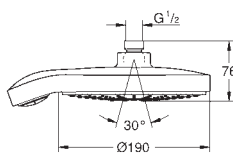

27 764 LS0 moon white/chrome 166.00
ditto, moon white, with non-restricted flow

SHOWERS