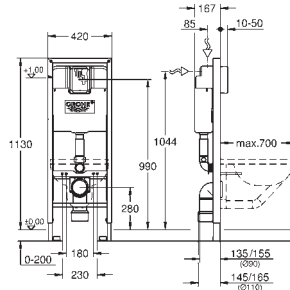

GROHE RAPID SL FOR THE DISABLED

Ref. No.

Colour

Price netto (€)

38 675 001

360.00

Rapid SL

Element for WC, 1.13 m installation height, 0.42 m width
with flush cistern 6 l