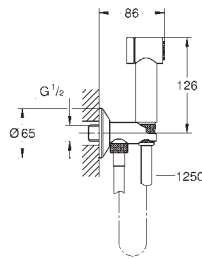

26 332 000 chrome 168.00

Sena Trigger Spray 35
Wall holder set with self-closing angle valve, 1 spray
consisting of:
hand shower with trigger control (26 328)
valve with integrated shower holder (26 333)
Silverflex Longlife shower hose 1250 mm (26 335)
GROHE StarLight chrome finish
SpeedClean anti-lime system
Twistfree to prevent hose from twisting
min. recommended pressure 0.5 bar
Please refer to local norms regarding installation.

26 329 000 chrome 161.00
ditto, hose 1.000 mm