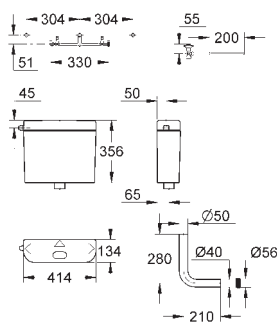

38 372 SH0

alpine white

*

Flushing cistern for WC

6 l flush
exposed installation
interruptible flush cycle
hidden flush pipe connection
servo actuation
low level
made of ABS
low noise (group I acc. to German Noise Specification)
insulated against condensation
angle valve 1/2"
copper pipe
mounting template
flush pipe bend
WC inlet connector