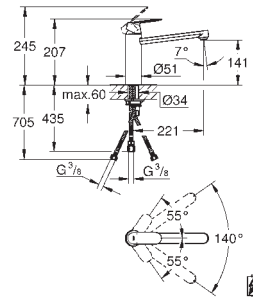

GROHE EUROSMART COSMOPOLITAN

Ref. No.

Colour

Price netto (€)

30 194 000

chrome

123.00

Eurosmart Cosmopolitan
Single-lever sink mixer 1/2"
for open water heater
medium spout
single hole installation
GROHE StarLight finish
GROHE SilkMove 35 mm ceramic cartridge
flow straightener
adjustable flow rate limiter
swivel tubular spout
swivel area 140°
flexible connection hoses
rapid installation system