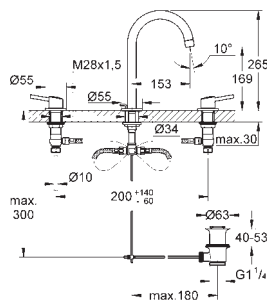

20 216 001

chrome

268.00

Concetto
Three-hole basin mixer 1/2"
L-Size

ceramic headpart 1/2", 90°

GROHE StarLight chrome finish

GROHE QuickFix installation system

with centering support

spout with mousseur

pop-up waste set 1 1/4"

pressure-proof, flexible connection hoses between middle-body and side valves

union nut with 10.5 mm drilling