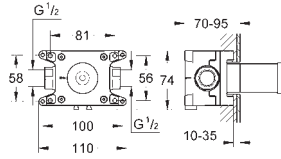

GROHE ATRIO

Ref. No.

Colour

Price netto (€)

35 028 000

137.00

Rapido C

Rough-in for single volume control

for grid installation of Grohtherm Custom Shower system
built-in box with removable protection cover
waterproof membrane base for wall sealing
for masonry and drywall installation
fixing points for front and back wall
aramã DR
pre-assembled ceramic headpart 3/4"
connection threads 1/2"
flow rate:
55 l/min. at 3 bar
installation depth 70 - 95 mm
min. recommended pressure 1.0 bar