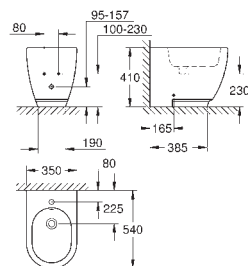

39 575 00H alpine white 262.00

Essence
Floor standing bidet
1 hole punched
with overflow
including fixation set
sanitary ware
fully skirted with invisible fixation
PureGuard anti scale coating and anti bacterial glazing
8 pieces per pallet