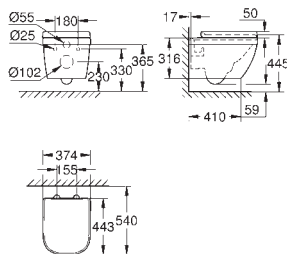

39 554 000

alpine white

263.00

Euro Ceramic
Wall hung WC set
horizontal outlet
GROHE Triple Vortex flushing technology
rimless
flush volume 3/5 l
including fixation set
sanitary ware
fully skirted with invisible fixation
Euro Ceramic WC seat
soft close
quick release function
detachable
material: Duroplast
4 pieces per pallet