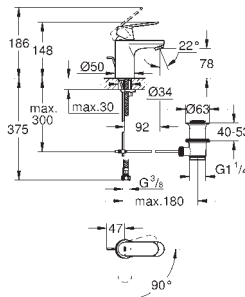

23 377 00E chrome 114.00

Eurosmart Cosmopolitan
Single-lever basin mixer 1/2"
S-Size

single hole installation
metal lever

GROHE SilkMove ES 35 mm ceramic cartridge
with energy saving function via cold start
adjustable flow rate limiter
temperature limiter

GROHE StarLight chrome finish
GROHE EcoJoy mousseur 5.7 l/min
GROHE QuickFix installation system
with centering support
pop-up waste set 1 1/4"
flexible connection hoses
min. recommended pressure 1.0 bar

23 378 00E chrome 83.00
ditto, with retractable chain

23 376 00E chrome 83.00
ditto, smooth body