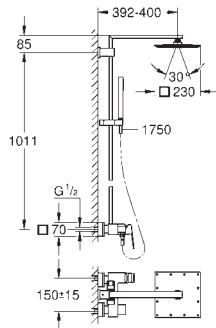

23 147 001

chrome

1,120.00

Euphoria Cube System 230
Shower system with single lever mixer for wall mounting

consisting of:

- shower arm
- projection 400 mm
- exposed single-lever shower mixer with diverter allows change between:
- Rainshower Allure 230 metal head shower (27 479)
- spray pattern: Rain
- with ball joint
- rotation angle $\pm 15^\circ$
- hand shower Euphoria Cube Stick (27 698 000)
- spray pattern: Rain
- adjustable in height with gliding element
- Silverflex shower hose 1750 mm (28 388 000)
- **GROHE SilkMove** 35 mm ceramic cartridge
- **GROHE DreamSpray** perfect spray pattern
- **GROHE StarLight** chrome finish
- **SpeedClean** anti-lime system
- **Inner WaterGuide** for a longer life
- **Twistfree** to prevent hose from twisting
- **suitable for instantaneous heaters**
- **from 18 kW/h**
- minimum flow rate 7 l/min.
- min. recommended pressure 1.0 bar