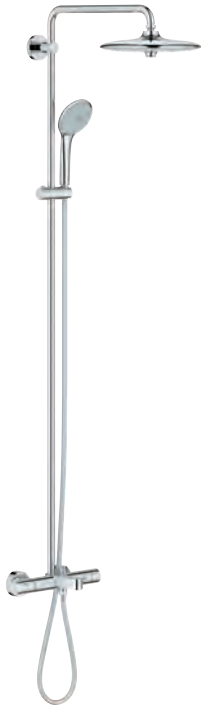

GROHE EUPHORIA SYSTEM

Ref. No.

Colour

Price netto (€)

27 475 001

chrome

642.00

Euphoria System 260