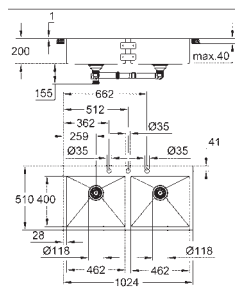

K800

Stainless steel sink

model: K800 120-S 102.4/51 2.0

mounting type: top mount or flush mount

material: stainless steel AISI 304 (V2A)

material thickness: 1 mm

GROHE StarLight finish

finish: satin finish

GROHE Whisper

min. cabinet size: 1200 mm

dimensions: 1024 x 510 mm

1 bowl: 462 x 400 x 200 mm

2 bowl: 462 x 400 x 200 mm

outer radius: R3, inner bowl radius: R10

GROHE QuickFix installation system

cut-out (top mount): 1009 x 495 mm

waste: Ø 3.5"/90 mm waste strainer with automatic waste fitting

accessories included: automatic waste fitting,

waste kit, basket strainer waste, mounting set

amount of fasteners included (top mount): 12

31 586 SD1

stainless steel

624.17