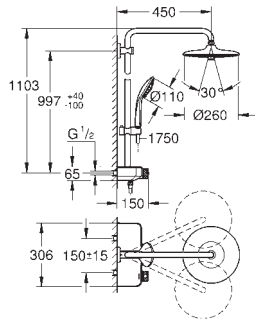

GROHE EUPHORIA SMARTCONTROL SYSTEM

Ref. No.

Colour

Price netto (€)

26 509 000

chrome

820.00

Euphoria SmartControl System 260 Mono Shower system with thermostat for wall mounting

consisting of:

horizontal 450 mm shower arm
upper bracket adjustable for minimal adaption to existing drilling holes
exposed SmartControl thermostat

allows change between:

head shower Euphoria 260 (26 455)

3 spray patterns:

Rain, SmartRain, Jet

with ball joint

rotation angle $\pm 15^\circ$

hand shower Euphoria 110 Massage, spray plate white (27 221 001)

3 spray patterns:

Rain, SmartRain, Massage

adjustable in height with gliding element

Silverflex shower hose 1750 mm (28 388 000)

GROHE DreamSpray perfect spray pattern

GROHE StarLight chrome finish

GROHE CoolTouch no risk of scalding

GROHE TurboStat compact cartridge

with wax thermoelement

GROHE ProGrip with knurl structure

GROHE EcoJoy technology for less water and perfect flow

- GROHE SafeStop at 38°C

GROHE SafeStop Plus optional temperature limiter at 43°C included

GROHE SmartControl push for ON-OFF, turn for

volume adjustment from EcoJoy to full flow

integrated **GROHE EasyReach** shower tray

SpeedClean anti-lime system

Inner WaterGuide for a longer life

Twistfree to prevent hose from twisting

suitable for instantaneous heaters

from 18 kW/h

minimum flow rate 7 l/min.

min. recommended pressure 1.0 bar

26 510 000

chrome

954.00