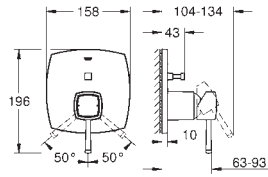

GROHE GRANDERA

Ref. No. Colour Price netto (€)

24 068 000 chrome 283.00
24 068 IGO chrome/gold 339.00

Grandera
Single-lever mixer with 2-way diverter
set for final installation for
GROHE Rapido SmartBox 35 600 000
GROHE SilkMove 46 mm ceramic cartridge
GROHE StarLight chrome finish
wall escutcheon with **GROHE QuickFix** (covered
escutcheon- and shaft sealing, covered fixing)
metal escutcheon, retroactively 6° adjustable
metal lever
automatic 2-way diverter
flow performance:
outlet B = 27 l/min, outlet C = 27 l/min
without roughing-in-set

35 600 000 chrome 70.00
GROHE Rapido SmartBox universal rough-in box for concealed installation

19 936 000 chrome 1,080.00
19 936 IGO chrome/gold 1,270.00