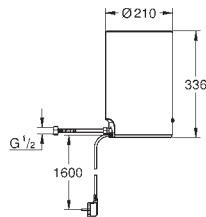

GROHE Red
Boiler Size M
reservoir for boiling and hot water
3 liter boiling water
4 liter total capacity
required inlet pressure: 1-7 bar
with flexible connection hoses and connection for boiling water
CE approved
power supply 230 V 50 Hz 30
power consumption 2100 W
standby power consumption 15 W

40 831 001 776.00