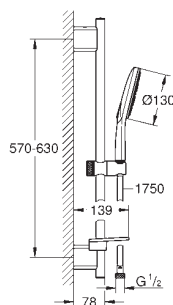

26 546 000

chrome

144.00

Rainshower SmartActive 130

Shower rail set 3 sprays

consisting of:

hand shower Rainshower SmartActive 130 (26 544)

shower rail 600 mm

with wall holders made of metal

Silverflex shower hose 1750 mm (28 388 000)

GROHE EasyReach tray

GROHE DreamSpray perfect spray pattern

GROHE StarLight chrome finish

GROHE QuickFix Plus adjustable distance between brackets

for adaption to existing drilling holes

GROHE TileFix adjustable depth on upper and lower bracket

SpeedClean anti-lime system

Inner WaterGuide for a longer life

Twistfree to prevent hose from twisting

suitable for instantaneous heater

min. recommended pressure 1.0 bar