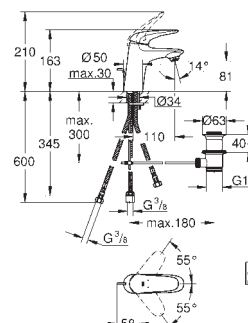

23 710 003

chrome

146.00

Eurostyle
Single-lever basin mixer 1/2"
S-Size
single hole installation
solid metal lever
GROHE SilkMove 35 mm ceramic cartridge
adjustable flow rate limiter
with temperature limiter
GROHE StarLight chrome finish
GROHE QuickFix rapid installation system
flow straightener
pop-up waste set 1 1/4"
flexible connection hoses
for open water heater