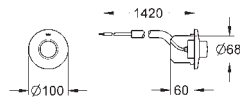

Pneumatic actuation
GROHE StarLight chrome finish
push button actuation with
escutcheon Ø 100 mm
pneumatic hose 1.50 m
without wall plate

36 407 001

360.00