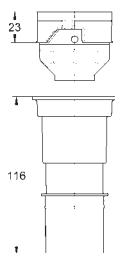

4.5 l adapter for GD2

to reduce the maximum flush volume to 4.5 liters

suitable for all elements with flushing cistern GD 2