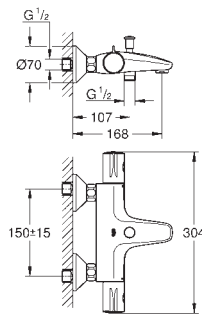

Grotherm 800
Thermostatic bath mixer 1/2"
wall mounted
GROHE StarLight chrome finish
GROHE SafeStop at 38°C
GROHE SafeStop Plus optional temperature limiter at 43°C included
GROHE TurboStat compact cartridge
with wax thermoelement
integrated mixed water shut off
automatic diverter: bath/shower
volume handle with **GROHE EcoButton** (economy
button with individually adjustable economy stop)
ceramic headpart 1/2", 180°
shower bottom outlet 1/2"
mousseur
built-in non return valves
dirt strainers
protected against backflow
S-unions
metal escutcheon
min. recommended pressure 1.0 bar
GROHE EcoJoy technology for less water and perfect flow

29 080 000 **chrome** 124.00