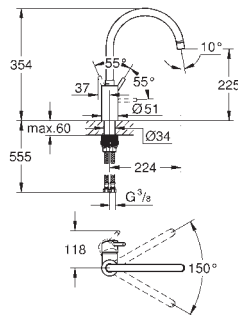

32 661 003 chrome 178.00
32 661 DC3 supersteel 223.00

Concetto
Single-lever sink mixer 1/2"
high spout
single hole installation
GROHE StarLight chrome finish
GROHE SilkMove 35 mm ceramic cartridge
GROHE Zero separated inner water ways - lead and nickel free
mousseur
adjustable flow rate limiter
swivel tubular spout
selectable swivel area : 0° / 150°
flexible connection hoses
GROHE QuickFix rapid installation system