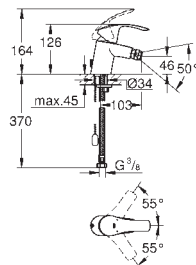

32 927 002 chrome 70.00

Eurosmart
Single-lever bidet mixer 1/2"
S-Size
single hole installation
metal lever
GROHE SilkMove 35 mm ceramic cartridge
adjustable flow rate limiter
with temperature limiter
GROHE StarLight chrome finish
GROHE EcoJoy mousseur 5.7 l/min
GROHE QuickFix rapid installation system
with ball joint
retractable chain
flexible connection hoses