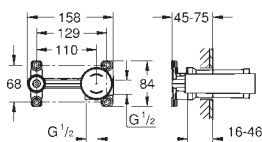

23 571 000 241.00

Single-lever mixer 1/2", universal concealed body
for 2-hole basin mixers
wall installation
without finishing trim set
GROHE SilkMove 35 mm ceramic cartridge
adjustable flow rate limiter
with temperature limiter
spout can be positioned on the right or left
DR-brass
installation device
allows for waterproofing of wall construction surrounding the concealed body
with sealing sleeve