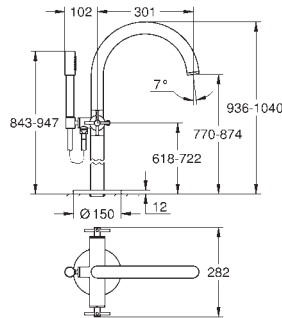

GROHE ATRIO

Ref. No. Colour Price netto (€)

25 044 003	chrome	1,760.00
25 044 DC3	supersteel	2,470.00
25 044 GL3	cool sunrise	2,650.00
25 044 DA3	warm sunset	2,650.00
25 044 AL3	brushed hard graphite	2,820.00

Atrio
Bath mixer 1 1/2"
floor-mounted installation
with high pillar unions (765 mm)
set for final installation for
45 984 001
without roughing-in-set
ceramic headparts 1/2", 90°
GROHE StarLight chrome finish
automatic diverter: bath/shower
swivel tubular spout
with mousseur and stop limiter
projection 301 mm
integrated non-return valve in the shower outlet 1/2"
hand shower Sena Stick (26 465)
with shower holder
Silverflex shower hose 1 250 mm (28 362)
protected against backflow
with cross handles
Two different sets of caps included. One set with
„H“ and „C“ marking, one set without marking.