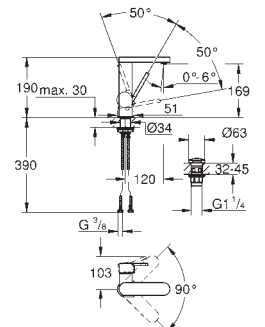

23 872 003 **chrome** **234.00**
GROHE Plus
Single-lever basin mixer 1/2"
M-Size
single hole installation
metal lever
GROHE SilkMove 28 mm ceramic cartridge
with temperature limiter
GROHE StarLight chrome finish
GROHE EcoJoy SpeedClean mousseur 5.7 l/min
GROHE AquaGuide adjustable mousseur
rapid installation system
swivel spout with easy docking
swivel area 90°
smooth body with push-open pop-up waste set 1 1/4"
flexible connection hoses