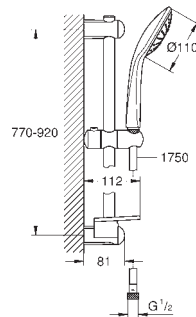

27 267 001	chrome	94.00

**Euphoria 110 Mono
Shower rail set 1 spray**

consisting of:
hand shower Mono (27 265 000)
Silverflex shower hose 1750 mm (28 388 000)
GROHE EasyReach tray (27 596)
GROHE DreamSpray perfect spray pattern
GROHE StarLight chrome finish
GROHE QuickFix (upper bracket adjustable for adaption to existing drilling holes)
SpeedClean anti-lime system
Inner WaterGuide for a longer life
Twistfree to prevent hose from twisting
suitable for instantaneous heater
min. recommended pressure 1.0 bar