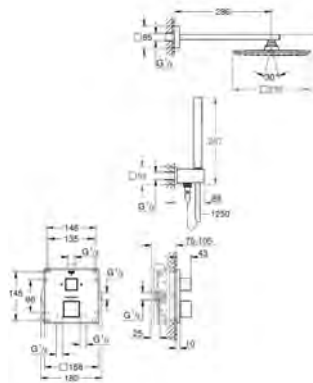

Grotherm Cube
Perfect shower set with Rainshower Allure 230

consisting of:
Grotherm Cube set for final installation with Aquadimmer (24 154)
GROHE Rapido SmartBox universal rough-in box, 1/2" (35 600)
Rainshower Allure 230 metal head shower (27 479)
Rainshower shower arm (27 709)
hand shower Euphoria Cube (27 699 000) 9,5 l/min.
shower outlet elbow (26 370)
Silverflex shower hose 1 250 mm (28 362)