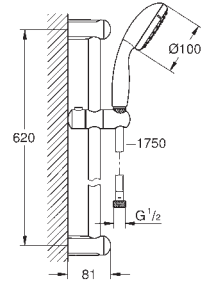

27 598 10E chrome 50.00

Tempesta 100
Shower rail set 2 sprays
consisting of:
hand shower Tempesta 100 II 5.7 l/min (27 597)
shower rail, 600 mm (27 523)
Relaxaflex hose 1750 mm 1/2" x 1/2" (28 154)
GROHE EcoJoy 5.7 l/min. flow limiter
GROHE DreamSpray perfect spray pattern
GROHE StarLight chrome finish
SpeedClean anti-lime system
Inner WaterGuide for a longer life
ShockProof silicone ring prevents damages caused by shower falling
suitable for instantaneous heater
min. recommended pressure 1.0 bar

26 077 001 chrome 48.00

ditto, with 6.6 l/min flow limiter

26 162 001 chrome 48.00

ditto, with 9.5 l/min flow limiter

27 598 001 chrome 57.00

ditto, with non-restricted flow