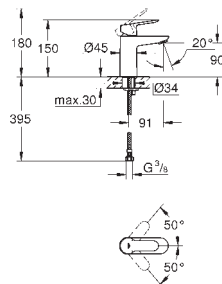

23 330 000 **chrome** **76.00**
BauEdge
Single-lever basin mixer 1/2"
S-Size
single hole installation
metal lever
GROHE Longlife 28 mm ceramic cartridge
GROHE StarLight chrome finish
GROHE EcoJoy mousseur 5.7 l/min
rapid installation system
smooth body
flexible connection hoses