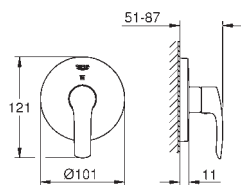

19 970 002 **chrome** **52.00**
19 970 EN2 **brushed nickel** **71.00**

Eurosmart
3-way diverter
for use with diverter rough-in valve
29 712 000 and 29 706 000
without concealed body
GROHE StarLight chrome finish