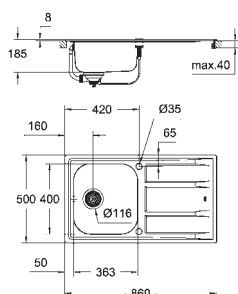

31 566 SDO

stainless steel

133.33

K400

Stainless steel sink with drainer

model: K400 45-S 86/50 1.0 rev

mounting type: standard built-in

material: stainless steel AISI 304 (V2A)

material thickness: 0.7 mm

GROHE StarLight finish

finish: satin finish

GROHE Whisper

min. cabinet size: 450 mm

dimensions: 860 x 500 mm

1 bowl: 362.5 x 400 x 188 mm

outer radius: R10, inner bowl radius: R95

GROHE QuickFix installation system

sink mountable left or right

cut-out: 840 x 480 mm

drilling holes: 2 x 35 mm

drainer: automatic waste fitting

accessories included: automatic waste fitting,

waste kit, basket strainer waste, mounting set

amount of fasteners included (top mount): 6