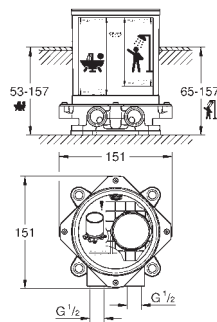

45 984 001		452.00

Rough-in set 1/2"
for floor-mounted bath mixers/spouts and shower mixers
without finishing trim set
installation plate with 360° horizontal and 3° vertical adjustment
installation depth 53-157 mm for bath mixers/
spouts, depth compensation 104 mm
installation depth 65-157 mm for shower
mixers, depth compensation 92 mm
two 1/2" female connections (hot/cold supplies)
flushing plug
gasket
fixing material