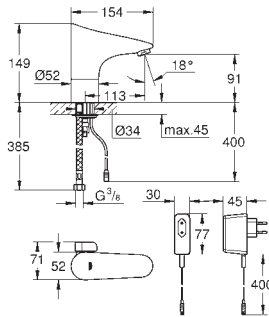

36 015 001 **chrome** **636.00**

Europlus E
Infra-red electronic basin mixer 1/2" with mixing device and adjustable temperature limiter

with infrared sensor for bi-directional communication for monitoring, configuration and service purpose
with plug transformer 100-230 V AC, 50-60 Hz, 6 V DC
GROHE EcoJoy mousseur 5.7 l/min
flexible connection hoses
non-return valve
dirt strainers
solenoid valve
rapid installation system
7 pre-set programs:
auto flush
thermal disinfection
cleaning mode
additional functions and precise settings
by remote control 36 407
CE approved
acoustic group I in accordance with DIN 4109
type of protection faucet IP 59K

36 016 001 **chrome** **493.00**
ditto, without mixing device