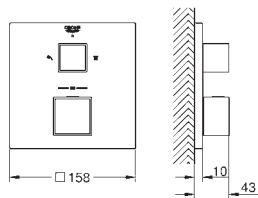

Grotherm Cube
Thermostatic shower mixer for 2 outlets
with integrated shut off/diverter valve
set for final installation for
GROHE Rapido SmartBox 35 600 000
GROHE TurboStat compact cartridge
with wax thermoelement
GROHE StarLight chrome finish
wall escutcheon with **GROHE QuickFix** (covered
escutcheon- and shaft sealing, covered fixing)
metal escutcheon, retroactively 6° adjustable
printed head and hand shower symbol
GROHE SafeStop at 38°C
GROHE SafeStop Plus optional temperature limiter at 43°C or 46°C included
GROHE AquaDimmer, integrated shut off/diverter valve
flow performance:
outlet B = 27 l/min
outlet C = 30 l/min
without roughing-in-set

35 600 000	chrome	70.00
GROHE Rapido SmartBox universal rough-in box for concealed installation