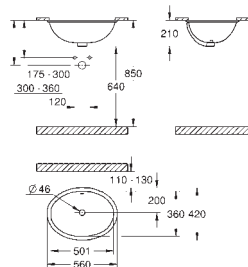

39 423 000

alpine white

71.00

Universal tap Undercounter wash basin 55
installation from below with overflow
560 x 420 mm
sanitary ware including fixation set
18 pieces per pallet