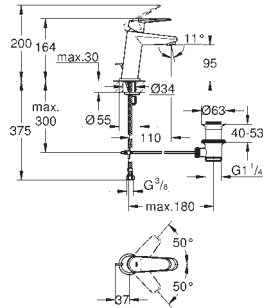

23 049 002 **chrome** 168.00

Eurodisc Cosmopolitan
Single-lever basin mixer 1/2"
S-Size
single hole installation
metal lever
GROHE SilkMove 28 mm ceramic cartridge
GROHE StarLight chrome finish
GROHE QuickFixPlus installation
system with centering support
mousseur
pop-up waste set 1 1/4"
flexible connection hoses