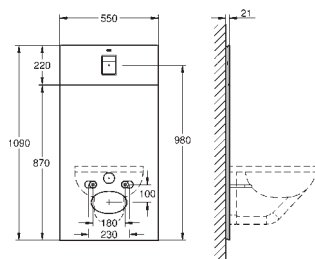

39 374 LS0

moon white

771.00

GROHE glass module
for Rapid SL / Uniset
with flushing cistern GD 2
for connecting shower toilet Sensia Arena
or common wall-hung WCs
for tiled/plastered walls
two-piece glass cover made of tempered safety glass (8 mm)
upper part removable for maintenance
flush plate Skate Cosmopolitan, chrome, flush plate
is kept flush with glass cover
HPL mounting plate with hole pattern for all connections
mounting plate with concealed water connection
for shower toilet Sensia Arena
mounting plate with with quality edges in silver finish
set for noise protection
including accessory for mounting glass plate and WC ceramic