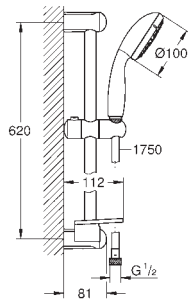

27 600 001 chrome 63.00

Tempesta 100
Shower rail set 3 sprays
consisting of:
hand shower (28 419)
shower rail, 600 mm (27 523)
Relaxaflex hose 1750 mm 1/2" x 1/2" (28 154)
GROHE EasyReach tray (27 596)
GROHE EcoJoy 9,5 l/min flow limiter
GROHE DreamSpray perfect spray pattern
GROHE StarLight chrome finish
SpeedClean anti-lime system
Inner WaterGuide for a longer life
ShockProof silicone ring prevents damages caused by shower falling
suitable for instantaneous heater
min. recommended pressure 1.0 bar

27 927 001 chrome 63.00
ditto, with non-restricted flow