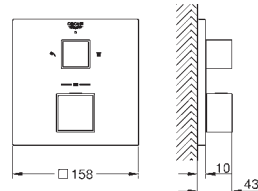

35 600 000

chrome

70.00

GROHE Rapido SmartBox universal rough-in box for concealed installation