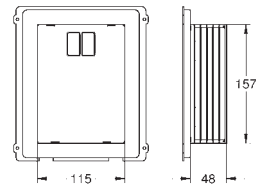

Revision shaft for small flush plates

for combination with 80 mm cistern

66 791 000

10.00