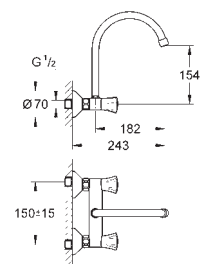

31 191 001

chrome

88.00

Costa L
Wall sink mixer 1/2"
wall mounted
metal handles
heat-insulated
screwable
GROHE StarLight finish
Longlife-headparts
mousseur
tubular spout
swivel area 360°
S-unions