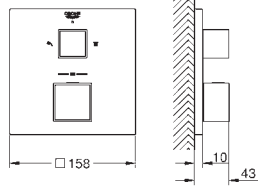

Grotherm Cube
Thermostatic shower mixer for 2 outlets
with integrated shut off/diverter valve
set for final installation for
GROHE Rapido SmartBox 35 600 000
GROHE TurboStat compact cartridge
with wax thermoelement
GROHE StarLight chrome finish
wall escutcheon with **GROHE QuickFix** (covered
escutcheon- and shaft sealing, covered fixing)
metal escutcheon, retroactively 6° adjustable
printed head and hand shower symbol
GROHE SafeStop at 38°C
GROHE SafeStop Plus optional temperature limiter at 43°C or 46°C included
GROHE AquaDimmer, integrated shut off/diverter valve
flow performance:
outlet B = 27 l/min
outlet C = 30 l/min
without roughing-in-set

35 600 000 chrome 70.00
GROHE Rapido SmartBox universal rough-in box for concealed installation