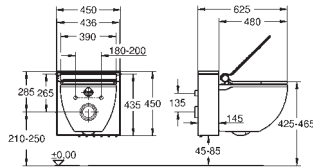

GROHE Hygiene decalcification program, unique 70°C hot water cleaning for entire water system, automatic shower cleaning before and after every use

GROHE DreamSpray technology

separate water way for lady spray

aerated shower spray

oscillating spray (automatic forward and reverse motion of the spray)

pulsating spray for massage

adjustable spray intensity

automatic pre- and post-rinsing of spray nozzle with fresh water

warm water with adjustable temperature

Other function

warm air dryer with adjustable temperature

odor extraction with filter

Duroplast WC seat and lid with soft close function

push and turn seat control operation

4 programmable user profiles for remote controller

power switch

inside night lighting

hidden water supply and power supply connections

includes:

touchscreen remote control with wall-mounted holder

batteries for remote controller

active carbon filter

fixing and connecting material

flush pipe

installation guide, manual

cable with system plug on device

pressure 0.1 - 1.0 MPa (1 - 10 bar)

nominal voltage 220-240 V AC 1400 W

main frequency 50-60 Hz

type of protection IPX4

complying with EN 1717/13077

CE approved

SH0:

alpine white ceramic, housing, front, seat and lid

LP0:

alpine white ceramic, front, seat and lid

matt chrome housing

LD0:

alpine white ceramic, seat and lid

matt chrome housing

red front

LK0:

alpine white ceramic, seat and lid

matt chrome housing

black front