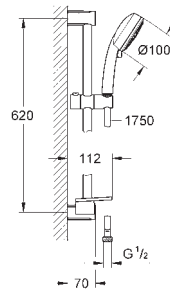

27 576 002

chrome

70.00

**Tempesta Cosmopolitan 100
Shower set 3 sprays**

consisting of:

hand shower (27 574)
shower rail, 600 mm
Relaxaflex hose 1750 mm 1/2" x 1/2" (28 154)

GROHE EasyReach tray (27 596)

GROHE EcoJoy 9,5 l/min flow limiter

GROHE DreamSpray perfect spray pattern

GROHE StarLight chrome finish

SpeedClean anti-lime system

Inner WaterGuide for a longer life

suitable for instantaneous heater

min. recommended pressure 1.0 bar

27 929 002

chrome

59.00

ditto, with non-restricted flow