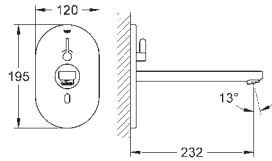

36 376 000

chrome

469.00

**Eurosmart Cosmopolitan E
Infra-red electronic basin mixer with mixing device
and adjustable temperature limiter**

with infrared sensor for bi-directional communication for monitoring, configuration and service purpose
with transformer 100-230 V AC, 50-60 Hz, 6 V DC
GROHE StarLight finish
GROHE EcoJoy technology for less water and perfect flow
laminar flow straightener 9 l/min
chrome escutcheon
chrome spout
projection 232 mm
7 pre-set programs:
auto flush
thermal disinfection
cleaning mode
additional functions and precise settings
by remote control 36 407
set for final installation for concealed fitting box
36 339 001
CE approved
acoustic group I in accordance with DIN 4109
min. recommended pressure 1.0 bar

36 315 000

chrome

479.00

ditto, projection 172 mm