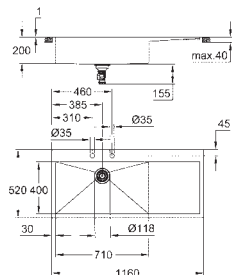

31 581 SD1

stainless steel

715.83

K1000

Stainless steel sink with drainer

model: K1000 80-S 116/52 1.0 lh

mounting type: top mount or flush mount

material: stainless steel AISI 304 (V2A)

material thickness: 1 mm

GROHE StarLight finish

finish: satin finish

GROHE Whisper

min. cabinet size: 800 mm

dimensions: 1160 x 520 mm

1 bowl: 710 x 400 mm

outer radius: R3, inner bowl radius: R10

GROHE QuickFix installation system

sink mountable left

cut-out (top mount): 1145 x 505 mm

waste: Ø 3.5"/90 mm waste strainer with automatic waste fitting

accessories included: automatic waste fitting,

waste kit, basket strainer waste, mounting set

amount of fasteners included (top mount): 10