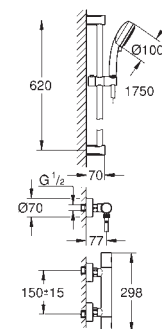

34 768 000

chrome

206.00

Grotherm 800 Cosmopolitan
Thermostatic shower set 1/2"

consisting of:

Grotherm 800 Cosmopolitan thermostatic shower mixer 1/2" (34 765 000)

Tempesta Cosmopolitan 100 shower set, 2 sprays, 600 mm (27 578 002)

optional **GROHE EcoJoy** 5.7 l/min flow limiter included