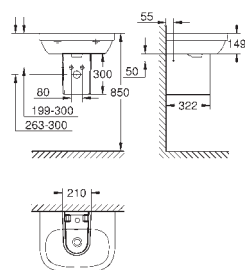

39 201 000

alpine white

46.00

Euro Ceramic Semi pedestal for wash basin
invisible fixation set
sanitary ware
suitable for all GROHE wash basins except
39 324 000, 39 324 00H, 39 327000, 39 327 00H
30 pieces per pallet