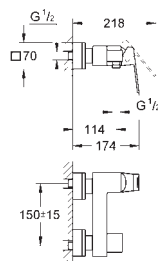

Eurocube
Single-lever shower mixer 1/2"
wall mounted
metal lever
GROHE SilkMove 46 mm ceramic cartridge
GROHE StarLight chrome finish
adjustable flow rate limiter
shower bottom outlet 1/2"
with integrated non return-valve
covered S-unions
protected against backflow
optional temperature limiter ref. no. 46 375 000