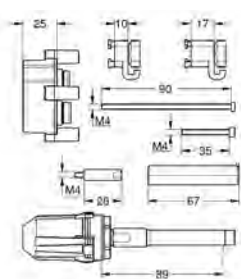

25 mm
fits Grotherm SmartControl and SmartControl Mixer sets for final installation with up to three functions in combination with GROHE Rapido SmartBox

14 056 000

98.00

Universal extension set single-lever mixers, 25 mm