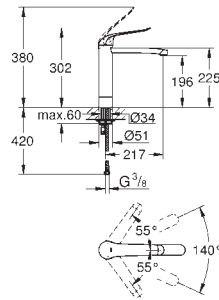

GROHE EUROECO SPECIAL

Ref. No. Colour Price netto (€)

30 208 000 chrome 247.00

Euroeco Special
Single-lever basin mixer 1/2"
single hole installation
high spout
302 mm
smooth body
GROHE StarLight chrome finish
GROHE SilkMove 35 mm ceramic cartridge
GROHE EcoJoy technology for less water and perfect flow
adjustable flow rate limiter
adjustable temperature limiter
laminar flow straightener 5.7 l/min.
swivel tubular spout
swivel area 140°
metal lever
lever length 170 mm
rapid installation system
flexible connection hoses
min. recommended pressure 1.0 bar