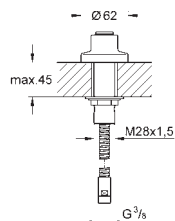

GROHE SHOWER ACCESSORIES

Ref. No. Colour Price netto (€)

27 151 000 chrome 100.00

Lead-through for pull-out showers
for bath rim installation and under tiled surround
Lead-through for shower hose
shower hose 1/2" x 3/8",
2000 mm (28 158 000)
The lead-through can be combined with all hand showers
GROHE StarLight chrome finish