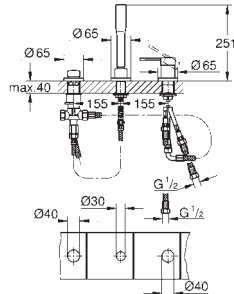

19 976 001	chrome	450.00

Essence

Three-hole single-lever bath combination

Three hole installation

GROHE SilkMove 35 mm ceramic cartridge

GROHE StarLight chrome finish

single lever mixer operating element

diverter bath/shower

hand shower 27 400 000

metal shower hose 2000 mm

flexible connection hoses

connection for shower hose

protected against backflow

for use with (29 037 000)

for combination with (28 990 / 28 991)

29 037 000		754.00

4/5-hole bath combination (optional)

baseframe for installation under tiled surround

consisting of:

base frame

drainage box with integrated outlet for splash water

caps to cover screw fixations always come in chrome color