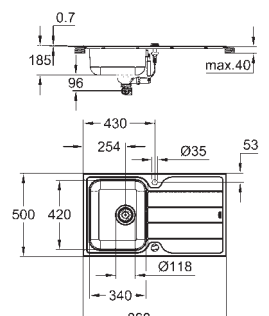

accessories included: automatic waste fitting,

waste kit, basket strainer waste, mounting set

amount of fasteners included (top mount): 18

31 573 SD1

stainless steel

290.83

Minta

Kitchen sink and tap bundle