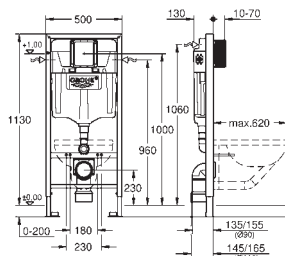

flushing cistern GD 2, 6 - 9 I, containing following features:

adjustment ex factory 6 l and 3 l
pneumatic discharge valve offering 3 modes of operation: dual flush or start/stop or single flush
water supply from left/right or back
low noise (group I acc. to German Noise Specification)
insulated against condensation
1/2" water supply connection including integrated angle valve and push fit flexible hose union
no tools required for the installation
of the inspection shaft incl. protection during construction phase
for vertical or horizontal use

for on-the-wall installation please order wall brackets 38 558 00M (sold separately)
for mounting of small flush plates please order revision shaft 40 911 000 (sold separately)
WRAS approved