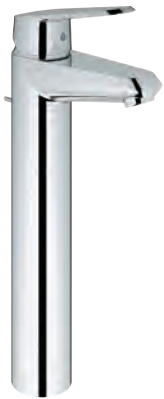

23 055 002

chrome

228.00

**Eurodisc Cosmopolitan
Single-lever basin mixer 1/2"
XL-Size**

single hole installation
metal lever

for free-standing basins

GROHE SilkMove 35 mm ceramic cartridge

adjustable flow rate limiter

adjustable minimum flow rate

approx. 2.5 l/min

GROHE StarLight chrome finish

GROHE QuickFixPlus installation

system with centering support

mousseur

pop-up waste set 1 1/4"

flexible connection hoses

optional temperature limiter ref. no. 46 375 000

acoustic group I in accordance with DIN 4109