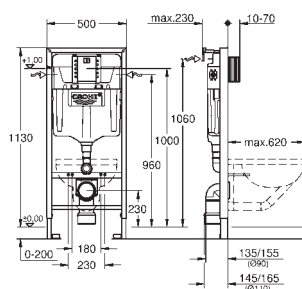

Rapid SL
2-in-1 set for WC, 1.13 m installation height
with flushing cistern GD 2, 6 - 9 l
consisting of:
Rapid SL element for WC (38 528 001)
Rapid SL wall brackets (38 558 00M)
including revision shaft 40 911 000 for mounting of small flush plates