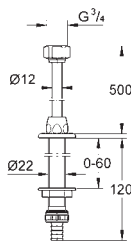

41 130 000 chrome 59.00

Eggemann
Original WAS connection adapter 1/2"
Sink installation
adjustable up to 70 mm
coupling nut 3/4"
Connecting pipe diameter 12 mm
GROHE StarLight chrome finish