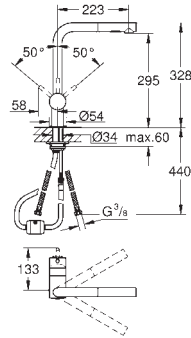

KITCHEN
FITTINGS

GROHE MINTA / MINTA SMARTCONTROL / MINTA TOUCH

Ref. No.

Colour

Price netto (€)

30 347 000

chrome

273.00