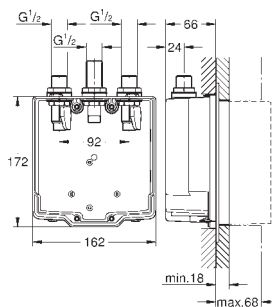

36 322 001

121.00

Eurosmart Cosmopolitan T
Concealed mounting box
with mixture

wall installation
suitable for self-closing final installation sets
with adhesive flange for sealing the wall
2 stop valves
housing with mixing device
non-return valve
for use with 36 321 000
allows for waterproofing of wall construction surrounding the concealed body
with sealing sleeve

SPECIAL FITTINGS