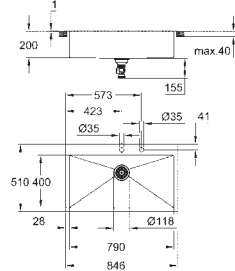

GROHE STAINLESS STEEL SINKS

Ref. No.

Colour

Price netto (€)

31 584 SD1

stainless steel

540.83

K800

Stainless steel sink

model: K800 90-S 84.6/51 1.0

mounting type: top mount or flush mount

material: stainless steel AISI 304 (V2A)

material thickness: 1 mm

GROHE StarLight finish

finish: satin finish

GROHE Whisper

min. cabinet size: 900 mm

dimensions: 846 x 510 mm

1 bowl: 790 x 400 x 200 mm

outer radius: R3, inner bowl radius: R10

GROHE QuickFix installation system

cut-out (top mount): 831 x 495 mm

waste: Ø 3.5"/90 mm waste strainer with automatic waste fitting

accessories included: automatic waste fitting,

waste kit, basket strainer waste, mounting set

amount of fasteners included (top mount): 10

31 585 SD1

stainless steel

715.83