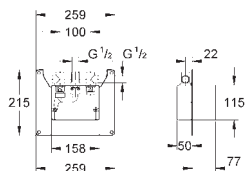

36 122 000 249.00

Contromix Surf
Concealed mounting box
(for 36 121/36 123)
without finishing trim set
wall mounting box with adhesive
flange for sealing the wall
installation from top or at the sides
stop valve and flush elbow