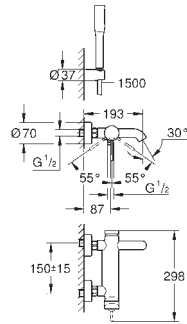

Ref. No. Colour Price netto (€)

33 628 001 **chrome** **257.00**

Essence
Single-lever bath mixer 1/2"
wall mounted
metal lever
GROHE SilkMove 35 mm ceramic cartridge
with temperature limiter
GROHE StarLight chrome finish
automatic diverter: bath/shower
mousseur
shower outlet 1/2"
integrated non-return valve
S-unions
protected against backflow
with shower set
consisting of:
hand shower Euphoria Cosmopolitan
Stick (27 400 000) 6.6 l/min
wall shower holder Tempesta Cosmopolitan 100
(27 594 000)
Silverflex shower hose 1.500 mm (28 364)
min. recommended pressure 1.0 bar

34 766 000 **chrome** **231.00**