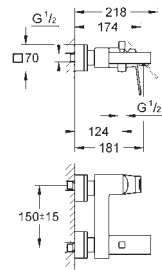

23 140 000 chrome 290.00
23 140 DC0 supersteel *
23 140 AL0 brushed hard graphite 392.00

Eurocube
Single-lever bath mixer 1/2"
wall mounted
metal lever
GROHE SilkMove 46 mm ceramic cartridge
GROHE StarLight chrome finish
adjustable flow rate limiter
automatic diverter: bath/shower
mousseur
integrated non-return valve in the shower outlet 1/2"
covered S-unions
protected against backflow
optional temperature limiter ref. no. 46 375 000