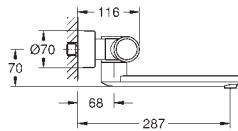

36 455 000

chrome

808.00

ditto, projection 255 mm

SPECIAL FITTINGS

GROHE EUROSMART COSMOPOLITAN E

Ref. No.

Colour