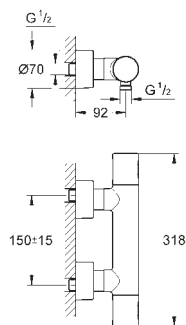

GROHE GROHTHERM 3000 COSMOPOLITAN

Ref. No.

Colour

Price netto (€)

34 274 000

chrome

471.00

Grotherm 3000 Cosmopolitan Thermostatic shower mixer 1/2"

wall mounted

100% GROHE CoolTouch consisting of safety housing + S-unions with CoolTouch escutcheons

GROHE StarLight chrome finish

GROHE SafeStop at 38°C

GROHE SafeStop Plus optional temperature limiter at 43°C included

GROHE TurboStat compact cartridge

with wax thermostatic element

integrated mixed water shut off

volume handle with **GROHE EcoButton** (economy

button with individually adjustable economy stop)

Carborundum ceramic headpart 1/2", 180°

shower bottom outlet 1/2"

built-in non return valves

dirt strainers

protected against backflow

covered S-unions, CoolTouch escutcheons with wall sealing

GROHE EcoJoy technology for less water and perfect flow

34 276 000

chrome

527.00