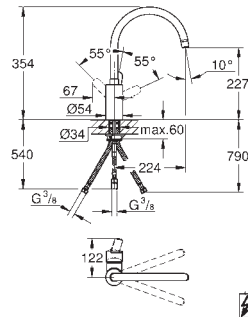

single hole installation
GROHE StarLight chrome finish
GROHE SilkMove 35 mm ceramic cartridge
GROHE Zero separated inner water ways - lead and nickel free
mousseur
adjustable flow rate limiter
swivel tubular spout
selectable swivel area : 0° / 150°
flexible connection hoses
GROHE QuickFix rapid installation system