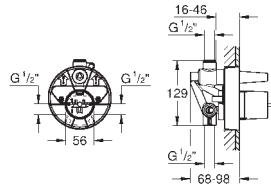

33 961 000

79.00

Single-lever mixer 1/2", concealed body

for bath and shower
without finishing trim set
wall installation
GROHE SilkMove 46 mm ceramic cartridge
adjustable flow rate limiter
top and bottom outlet 1/2"
cap included
diverter in set for final installation
clockwise thread
fastening loops