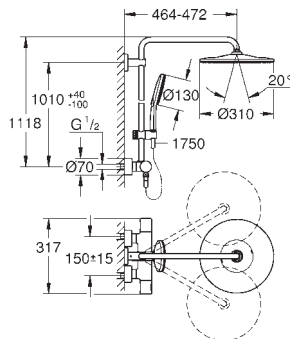

GROHE RAINSHOWER SMARTACTIVE SYSTEM

Ref. No.

Colour

Price netto (€)

26 647 000

chrome

805.00

Rainshower SmartActive 310

Shower system with thermostat for wall mounting

consisting of:

horizontal swivable 450 mm shower arm

exposed thermostat with

Aquadimmer function

allows change between:

head shower Rainshower Mono 310 (26 561)

with ball joint

rotation angle $\pm 15^\circ$

hand shower Rainshower SmartActive 130 (26 544)

adjustable in height with gliding element

including performance grip

Silverflex shower hose 1750 mm (28 388 000)

GROHE TurboStat compact cartridge

with wax thermoelement

GROHE SafeStop at 38°C

GROHE SafeStop Plus optional temperature limiter at 43°C included

GROHE CoolTouch no risk of scalding

GROHE DreamSpray perfect spray pattern

GROHE One-Click Showering spray selection

with one click

GROHE StarLight chrome finish

GROHE QuickFix (upper bracket adjustable)

SpeedClean anti-lime system

suitable for instantaneous heaters

from 18 kW/h

minimum flow rate 7 l/min.

min. recommended pressure 1.0 bar