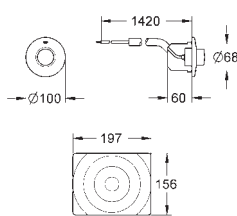

Pneumatic actuation
GROHE StarLight chrome finish
remote hand actuation
push button actuation with
escutcheon Ø 100 mm
vertical and horizontal installation
wall plate Surf 156 x 197 mm
pneumatic hose 1.50 m

37 060 000

chrome

80.00