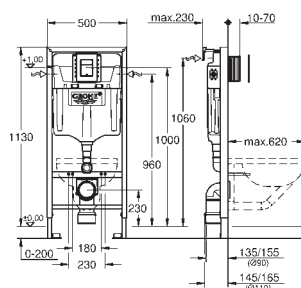

38 885 000

chrome

376.00

Rapid SL
4-in-1 set for WC, 0.82 m installation height
with flushing cistern 6 - 9 I

consisting of:

Rapid SL element for WC (38 526 000)
Skate Cosmopolitan flush plate, chrome (38 732 000)
GROHE Fresh retro-fit set (38 796 000)
Rapid SL wall brackets (38 558 00M)