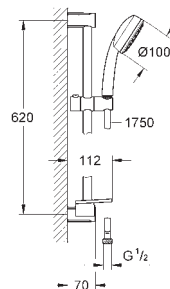

26 083 002

chrome

55.00

**Tempesta Cosmopolitan 100
Shower rail set 1 spray**

consisting of:

hand shower (26 082)
shower rail, 600 mm (27 521)
Relaxaflex hose 1750 mm 1/2" x 1/2" (28 154)

GROHE EasyReach tray (27 596)

GROHE DreamSpray perfect spray pattern

GROHE StarLight chrome finish

SpeedClean anti-lime system

Inner WaterGuide for a longer life

suitable for instantaneous heater

min. recommended pressure 1.0 bar