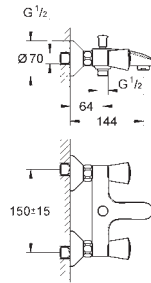

25 483 001

chrome

138.00

Costa S
Bath mixer 1/2"
wall mounted
metal handles
heat-insulated
screwable
Carbodur headpart
automatic diverter: bath/shower
mousseur
S-unions
GROHE StarLight chrome finish