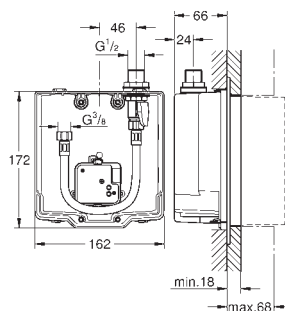

Euroeco Cosmopolitan E

Concealed mounting box

wall installation

for installation with pre-mixed or cold water

suitable for IR-sets for final installation

stop valve

connection housing for power supply

suitable for

36 410 000, 36 334 SD0, 36 335 SD0, 36 273 000

allows for waterproofing of wall construction surrounding the concealed body
with sealing sleeve