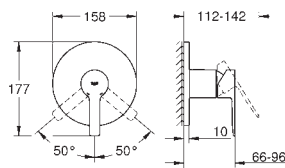

Lineare
Single-lever shower mixer
set for final installation for
GROHE Rapido SmartBox 35 600 000
GROHE SilkMove 46 mm ceramic cartridge
GROHE StarLight chrome finish
wall escutcheon with **GROHE QuickFix** (covered
escutcheon- and shaft sealing, covered fixing)
metal escutcheon, retroactively 6° adjustable
metal lever
flow performance:
outlet B or C = 30 l/min
without roughing-in-set

35 600 000	chrome	70.00
GROHE Rapido SmartBox universal rough-in box for concealed installation