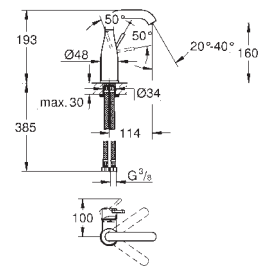

23 463 001 chrome 171.00

Essence
Single-lever basin mixer 1/2"
M-Size
single hole installation
metal lever
GROHE SilkMove 28 mm ceramic cartridge
with temperature limiter
GROHE StarLight chrome finish
GROHE EcoJoy mousseur 5.7 l/min
GROHE AquaGuide adjustable mousseur
GROHE QuickFix Plus installation system
swivel spout with mousseur and stop limiter
smooth body
flexible connection hoses