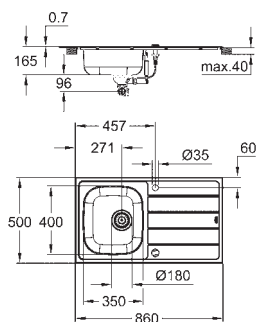

Eurosmart
Kitchen sink and tap bundle
consisting of:
K200 stainless steel sink with drainer (31 552 SD1)
Eurosmart single-lever sink mixer (33 281 002)
low spout
single hole installation
GROHE StarLight chrome finish
GROHE SilkMove 35 mm ceramic cartridge
with integrated temperature limiter
adjustable flow rate limiter
swivel cast spout
swivel area 140°
GROHE Zero separated inner water ways - lead and nickel free
mousseur with coin slot for tool free replacement
flexible connection hoses
GROHE QuickFix rapid installation system
amount of fasteners included (top mount): 14
outer radius: R6 (topmount), inner bowl radius: R100

31 562 SD1 stainless steel 149.99