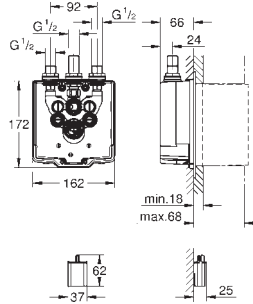

36 464 000

548.00

Eurosmart Cosmopolitan E

Concealed body

for shower
with integrated pre-adjustable
thermostatic mixer
suitable for infra-red set 36 463 000
2 stop valves
non-return valves with filters
6 V lithium battery, type CR-P2
battery lifetime: approx. 7 years (150 actuations a day)
allows for waterproofing of wall construction surrounding the concealed body
with sealing sleeve