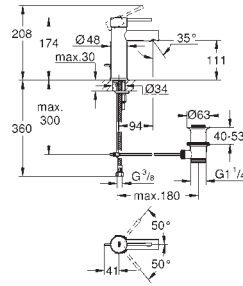

Ref. No. Colour Price netto (€)

32 898 001 **chrome** **150.00**

Essence
Single-lever basin mixer 1/2"
S-Size
single hole installation
metal lever
GROHE SilkMove 28 mm ceramic cartridge
with temperature limiter
GROHE StarLight chrome finish
GROHE EcoJoy mousseur 5.7 l/min
GROHE QuickFix Plus installation system
pop-up waste set 1 1/4"
flexible connection hoses
min. recommended pressure 1.0 bar