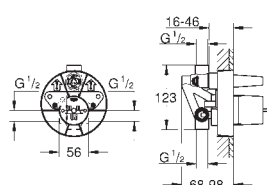

33 963 000

104.00

Single-lever mixer 1/2", concealed body

for bath and shower
without finishing trim set
wall installation
GROHE SilkMove 46 mm ceramic cartridge
adjustable flow rate limiter
top and bottom outlet 1/2"
cap included
diverter in set for final installation
clockwise thread