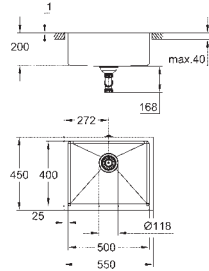

GROHE STAINLESS STEEL SINKS

Ref. No. Colour Price netto (€)

31 574 SD1	stainless steel	199.17
31 574 GNO	brushed cool sunrise	815.83
31 574 ALO	brushed hard graphite	815.83

K700 Undermount
Stainless steel sink
model: K700U 60-S 54.4/44.4 1.0
mounting type: undermount
material: stainless steel AISI 304 (V2A)
material thickness: 1 mm
GROHE StarLight finish
finish: satin finish
GROHE Whisper
min. cabinet size: 600 mm
dimensions: 540 x 440 mm
1 bowl: 500 x 400 x 195 mm
outer radius: R16 (undermount)/R3 (topmount), inner bowl radius: R15
GROHE QuickFix installation system
cut-out: 500 x 400 mm
drainer: Ø 3.5"/90 mm basket strainer waste
accessories included: waste kit, basket strainer waste, mounting set
amount of fasteners included (top mount): 8
amount of fasteners included (undermount): 8

31 575 SD1	stainless steel	249.17