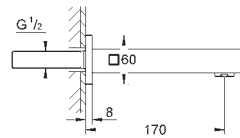

13 303 000

13 303 DC0

13 303 AL0

chrome

supersteel

brushed hard graphite

123.00

153.00

175.00

Eurocube

Bath spout

wall mounted
GROHE StarLight chrome finish
mousseur
male thread 1/2"
projection 170 mm
min. recommended pressure 1.0 bar