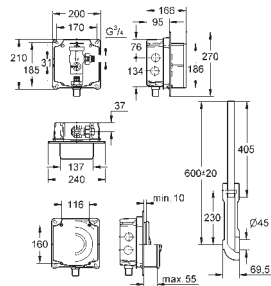

37 048 000

324.00

Flush valve for WC
concealed installation
3/4"

with **connection** to solenoid valve
stop valve

6 l flush

flow pressure range from 1.2 - 5.0 bar
with flow rate adjustment
2 m connecting cable
box for concealed installation with
flush elbow
concealed flush pipe
without electronic actuation