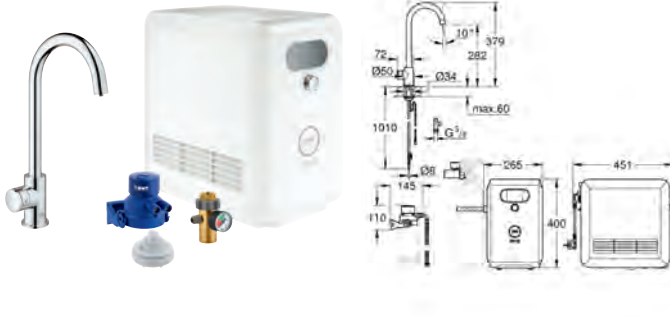

System requirements Apple

iPhone with iOS 9.0 or higher

System requirements Android

smart phone with Android 4.3 or higher

Mobile devices and GROHE Ondus App*** are not included in delivery and have to be ordered separately via an authorised Apple store/store/iTunes or Google Play store.