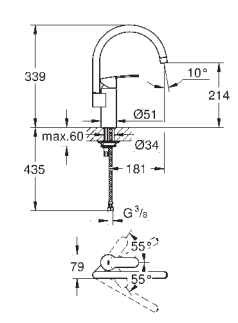

30 221 002

chrome

151.00

Eurostyle Cosmopolitan
Single-lever sink mixer 1/2"
high spout

single hole installation
GROHE StarLight finish
GROHE SilkMove 35 mm ceramic cartridge
mousseur
adjustable flow rate limiter
swivel tubular spout
adjustable swivel area 0° / 150° / 360°
flexible connection hoses
rapid installation system
integrated temperature limiter

KITCHEN
FITTINGS