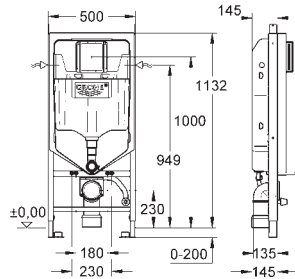

GROHE RAPID SL FOR WC

Ref. No.

Colour

Price netto (€)

39 062 000

406.00

Rapid SL

Element for WC with leakage box, 1.13 m installation height with flushing cistern GD 2, 6 - 9 l

for on-the-wall installations or studded walls
powder coated steel frame, self-supporting
for dry-cladding, completely pre-assembled
with fixed connections
quick adjustment, lockable
fixing material

2 WC fixing bolts
fixing device for ceramic
distance of fixing bolts 180/230 mm
outlet bend Ø 90 mm
depth adjustable
reducer Ø 90/110 mm
inlet and outlet connecting set

leakage box

collection body with wastewater lead-through
and connection for spill, black
leakage / slash water protection

flushing cistern GD 2, 6 - 9 l, containing following features:

adjustment ex factory 6 l and 3 l
pneumatic discharge valve offering 3 modes of operation: dual flush or start/stop or single flush
water supply from left/right or back
low noise (group I acc. to German Noise Specification)
fully insulated against condensation
angle valve 1/2"
water inlet with pipe fixation
no tools required for the installation
of the inspection shaft incl. protection during construction phase
for vertical or horizontal use

including wall brackets 38 558 00M for on-the-wall installation
for mounting of small flush plates please order revision shaft 40 911 000 (sold separately)
including adapter 38 338 000

38 675 001

360.00