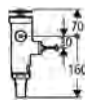

43 997 000

236.00

Flush valve for WC
3/4"

retrofit for 677.00.500/677.03.500/680.00.500
for low pressure
without stop valve
without flush pipe

reference:
Model 677. with stainless steel actuation is to be replaced
by ref. 43 997 and 43 179 P00 (plastic actuation).