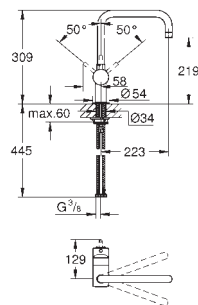

30 346 000	chrome	183.00

Minta
Single-lever sink mixer 1/2"
U - spout
single hole installation
GROHE StarLight finish
GROHE SilkMove 46 mm ceramic cartridge
adjustable flow rate limiter
selectable swivel area : 0° / 150° / 360°
swivel tubular spout
shorter lever (71 mm)
flexible connection hoses
rapid installation system
optional temperature limiter ref. no. 46 308 000