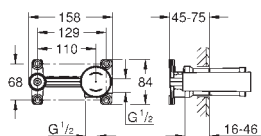

23 571 000 241.00

Single-lever mixer 1/2", universal concealed body
for 2-hole basin mixers
wall installation
without finishing trim set
GROHE SilkMove 35 mm ceramic cartridge
adjustable flow rate limiter
with temperature limiter
spout can be positioned on the right or left
DR-brass
installation device
allows for waterproofing of wall construction surrounding the concealed body
with sealing sleeve