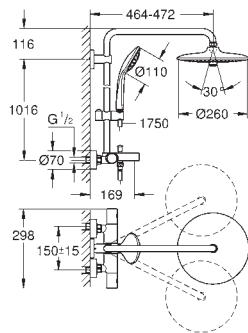

Euphoria System 260

Shower system with bath thermostat for wall mounting

with short shower rail for installation in showers

consisting of:

horizontal swivable 450 mm shower arm

exposed thermostat with

Aquadimmer function

allows change between:

head shower Euphoria 260 (26 455)

3 spray patterns:

Rain, SmartRain, Jet

with ball joint

rotation angle $\pm 15^\circ$

bath inlet

separate diverter for hand shower

hand shower Euphoria 110 Massage (27 221 000)

3 spray patterns:

Rain, SmartRain, Massage

adjustable in height with gliding element

Silverflex shower hose 1750 mm (28 388 000)

distance between thermostat and upper bracket: 1016 mm

GROHE TurboStat compact cartridge

with wax thermoelement

GROHE SafeStop at 38°C

GROHE SafeStop Plus optional temperature limiter at 43°C included

GROHE DreamSpray perfect spray pattern

GROHE StarLight chrome finish

GROHE SprayDimmer (Stepless flow

rate reduction)

SpeedClean anti-lime system

Inner WaterGuide for a longer life

Twistfree to prevent hose from twisting

suitable for instantaneous heaters

from 18 kW/h

minimum flow rate 7 l/min.

min. recommended pressure 1.0 bar