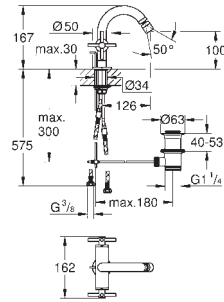

24 027 003 **chrome** **378.00**
24 027 DC3 **supersteel** **572.00**
24 027 GL3 **cool sunrise** **600.00**
24 027 DA3 **warm sunset** **600.00**
24 027 AL3 **brushed hard graphite** **654.00**

Atrio
Single-hole bidet mixer 1/2"
M-Size
ceramic headparts 1/2", 90°
GROHE StarLight chrome finish
rapid installation system
ball-joint mousseur
bow spout
pop-up waste set 1 1/4"
flexible connection hoses
with cross handles
Two different sets of caps included. One set with „H“ and „C“ marking, one set without marking.