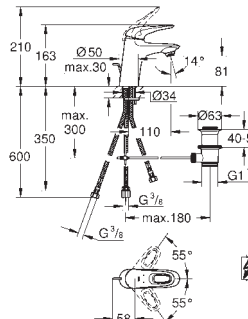

33 561 003

chrome

153.00

Eurostyle
Single-lever basin mixer 1/2"
S-Size
single hole installation
loop metal lever
GROHE SilkMove 35 mm ceramic cartridge
adjustable flow rate limiter
with temperature limiter
GROHE StarLight chrome finish
GROHE QuickFix rapid installation system
flow straightener
pop-up waste set 1 1/4"
flexible connection hoses
for open water heater