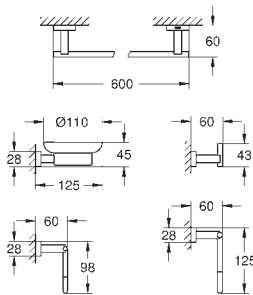

40 758 001 **chrome** **145.83**

Essentials Cube
Master bathroom accessories set 5-in-1
material: glass / metal
consisting of:
soap dish with holder (40 754 001)
towel rail, 558 mm (40 509 001)
toilet paper holder (40 507 001)
robe hook (40 511 001)
towel ring (40 510 001)
concealed fastening
GROHE StarLight chrome finish