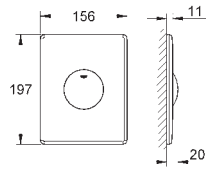

GROHE WALL PLATES FOR WC

	Ref. No.	Colour	Price netto (€)
	38 564 000	chrome	74.00
	38 564 SH0	alpine white	66.00
	38 565 000	chrome	69.00
	38 565 SH0	alpine white	33.00
	38 573 000	chrome	74.00
	38 573 SH0	alpine white	66.00
	38 573 P00	matt chrome	79.00
	38 672 SD0	stainless steel	126.00
	38 574 000	chrome	49.00
	37 059 000	chrome	183.00
	43 977 000	chrome	431.00

Skate Air
Wall plate
for single flush actuation
for pneumatic discharge valve
vertical installation
156 x 197 mm
made of ABS
GROHE StarLight chrome finish
GROHE EcoJoy technology for less water and perfect flow

Skate
Wall plate
for single flush actuation
for pneumatic discharge valve
vertical and horizontal installation
156 x 197 mm
made of ABS
GROHE StarLight chrome finish
GROHE EcoJoy technology for less water and perfect flow

Skate
Wall plate, stainless steel
for single flush actuation
vandal-proof
for pneumatic discharge valve
vertical installation
156 x 197 mm
push button actuation
plastic fixing frame
hidden fixing screws
GROHE EcoJoy technology for less water and perfect flow

Surf
Wall plate
for single flush actuation
for pneumatic discharge valve
vertical and horizontal installation
156 x 197 mm
made of ABS
GROHE StarLight chrome finish
GROHE EcoJoy technology for less water and perfect flow

Pneumatic actuation
GROHE StarLight chrome finish
remote hand actuation
push button actuation with
escutcheon Ø 100 mm
vertical and horizontal installation
wall plate Surf 156 x 197 mm
pneumatic hose 1.50 m

Pneumatic actuation
GROHE StarLight chrome finish
remote **hand-actuation** for
institutional requirements
push button with escutcheon Ø 100 mm
for walls of 80 - 240 mm thickness
actuation stop
pneumatic hose 1.50 m