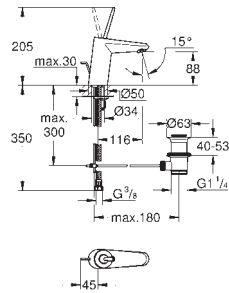

two 1/2" female connections (hot/cold supplies)

flushing plug

gasket

fixing material

GROHE EURODISC JOY

Ref. No. Colour Price netto (€)

23 425 000 chrome 193.00
23 425 LS0 moon white/chrome 251.00

Eurodisc Joy
Single-lever basin mixer 1/2"
S-Size
single hole installation
metal lever
GROHE FeatherControl Joystick cartridge
GROHE StarLight chrome finish
GROHE EcoJoy SpeedClean mousseur 5.7 l/min
GROHE QuickFix Plus installation system
pop-up waste set 1 1/4"
flexible connection hoses