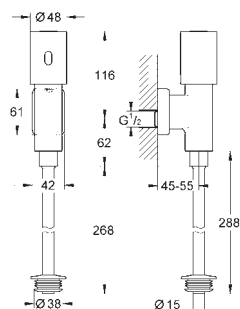

Tectron Rondo

Infra-red electronic for Urinal

with infrared sensor for bi-directional communication for monitoring, configuration and service purpose

6 V lithium battery, type CR-P2

battery lifetime: approx. 7 years (150 actuations a day)

metal housing

exposed installation

flow pressure min 0.5 bar

operating pressure max 10 bar

G 1/2

with **integrated stop valve**

flush pipe with rubber connector

multistage battery status display

7 pre-set programs:

auto flush

cleaning mode

pre-flush on/off

additional functions and precise settings

by remote control 36 407

CE approved

37 427 000

chrome

348.00