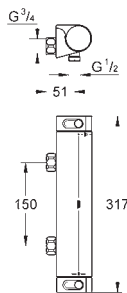

Grohtherm 2000
Thermostatic shower mixer 1/2"
wall mounted
GROHE CoolTouch safety housing
GROHE StarLight chrome finish
GROHE Aqua Paddle ergonomically shaped handles
GROHE SafeStop at 38°C
GROHE SafeStop Plus optional temperature limiter at 43°C included
GROHE TurboStat compact cartridge
with wax thermoelement
integrated mixed water shut off
volume handle with **GROHE EcoButton** (economy button with individually adjustable economy stop)
Carbodur ceramic headpart 1/2", 180°
shower bottom outlet 1/2"
built-in non return valves
dirt strainers
protected against backflow
without connection unions
chrome plated union nuts
min. recommended pressure 1.0 bar
GROHE EcoJoy technology for less water and perfect flow