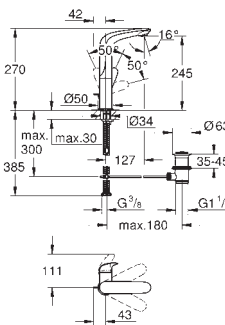

23 718 003 **chrome** **179.00**
23 718 LS3 **moon white/chrome** **233.00**

Eurostyle
Single-lever basin mixer 1/2"
L-Size
single hole installation
solid metal lever
with temperature limiter
GROHE StarLight chrome finish
GROHE EcoJoy mousseur 5.7 l/min
GROHE QuickFix rapid installation system
swivel cast spout
swivel area 360°
pop-up waste set 1 1/4"