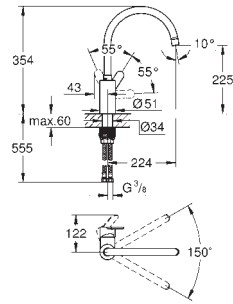

GROHE EUROSTYLE COSMOPOLITAN

Ref. No.

Colour

Price netto (€)

33 975 004

chrome

156.00

Eurostyle Cosmopolitan
Single-lever sink mixer 1/2"
high spout

single hole installation
GROHE StarLight chrome finish
GROHE SilkMove 35 mm ceramic cartridge
GROHE Zero separated inner water ways - lead and nickel free
mousseur
adjustable flow rate limiter
swivel tubular spout
selectable swivel area : 0° / 150°
flexible connection hoses
GROHE QuickFix rapid installation system