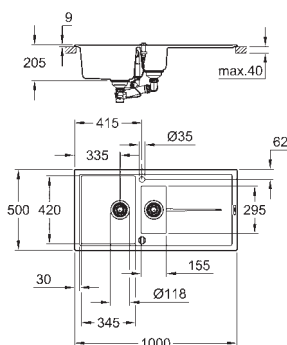

31 642 AT0
31 642 AP0

granite gray
granite black

282.50
282.50

K400

Composite sink with drainer
model: K400 60-C 100/50 1.5 rev
mounting type: standard built-in
material: quartz composite

GROHE Whisper

min. cabinet size: 600 mm
dimensions: 1000 x 500 mm
1 bowl: 335 x 420 x 205 mm
0.5 bowl: 155 x 295 x 146 mm
outer radius: R6, inner bowl radius: big bowl R10, small bowl R8

GROHE QuickFix installation system

sink mountable left or right
cut-out: 980 x 480 mm
drainer: automatic waste fitting
accessories included: automatic waste fitting,
waste kit, basket strainer waste, mounting set
amount of fasteners included (top mount): 10

KITCHEN
FITTINGS