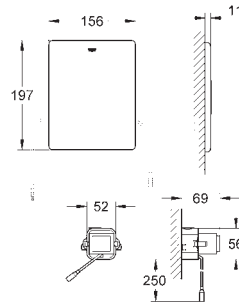

Radio electronic

for WC

receiver modul 868,4 MHz

for support rails for the disabled with radio transmitter of Hewi, Keuco, Lehnen,
Normbau, Pressalit, AMS, Deubad, Erlau, FRELU, FSB

for flushing cistern GD 2, for flushing cistern 6 l

concealed installation, front plate 156 x 197 mm

servo motor

with transformer 100-230 V AC, 50-60 Hz, 6 V DC

adjustable flush volume

adjustable flow time

72 h flushing can be activated

with extension cable, 3.00 m length,

for connecting transformer and

electronic

CE approved

38 934 SDO

stainless steel

474.00