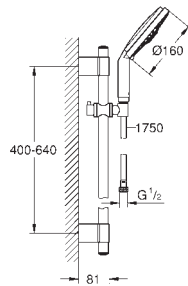

28 758 001 **chrome** **212.00**

Rainshower Cosmopolitan 160
Shower rail set 4 sprays
consisting of:
hand shower Cosmopolitan (28 756 000)
shower rail, 600 mm (28 797 001)
with wall holders made of metal
Silverflex shower hose 1750 mm (28 388 000)
GROHE StarLight chrome finish
GROHE QuickFix (adjustable distance between
wall shower holders for adaption to existing drillings)
Twistfree to prevent hose from twisting

28 763 001 **chrome** **254.00**
ditto, 900 mm