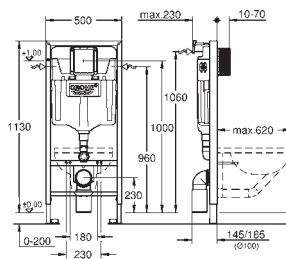

flushing cistern GD 2, 6 - 9 I, containing following features:

adjustment ex factory 6 l and 3 l
pneumatic discharge valve offering 3 modes of
operation: dual flush or start/stop or single flush
water supply from left/right or back
low noise (group I acc. to
German Noise Specification)
insulated against condensation
1/2" water supply connection including
integrated angle valve and push fit
flexible hose union
no tools required for the installation
of the inspection shaft incl. protection
during construction phase
for vertical or horizontal use

including wall brackets 38 558 00M for on-the-wall installation
for mounting of small flush plates please order
revision shaft 40 911 000 (sold separately)