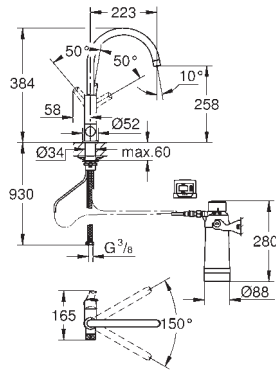

**GROHE Blue Pure Eurosmart
Starter Kit**

consisting of:

GROHE Blue single-lever sink mixer
with filter function

single hole installation

C-spout

separate handle for filtered water

headpart 1/2"

GROHE StarLight chrome finish

GROHE SilkMove 28 mm ceramic cartridge

swivel tubular spout

swivel area 150°

separate inner water ways for filtered

and non-filtered water

flexible connection hoses

GROHE Blue filter head

GROHE Blue activated carbon filter for premium taste

capacity 3000 l

filter exchange timer including 2 x AA batteries

30 385 000

chrome

374.00