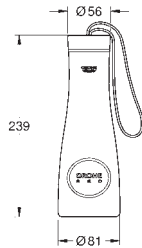

40 919 SD0

stainless steel

14.99

**GROHE Red
Thermo drinking bottle**

stainless steel bottle with GROHE Red decor
double-walled
lid with strap
with tea strainer
volume 450 ml