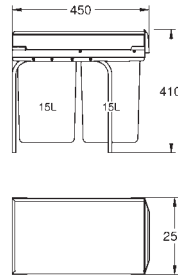

GROHE WASTE SEPARATION SYSTEMS

Ref. No.

Colour

Price netto (€)

40 855 000

52.08

GROHE Blue

Waste separation system 30 cm - 15 l / 15 l

installation type: floor mounted, behind swinging door

technique: full extension

operation: manual telescopic

separation: double, 2 x 15 l

cabinet width: 30 cm and wider

compatible with GROHE Blue Home and GROHE Red M and L size