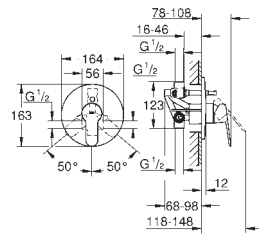

29 079 000

chrome

135.00

BauEdge
Single-lever bath mixer 1/2"

concealed installation
consisting of:
set for final installation
concealed body (33 963)
metal lever
GROHE Longlife 46 mm ceramic cartridge
GROHE StarLight chrome finish
adjustable flow rate limiter
automatic diverter: bath/shower
escutcheon- and shaft-sealing
optional temperature limiter ref. no. 46 308 000