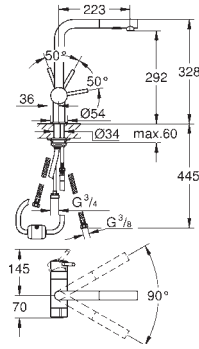

GROHE MINTA / MINTA SMARTCONTROL / MINTA TOUCH

Ref. No.

Colour

Price netto (€)

31 558 000
31 558 GN0
31 558 AL0

chrome
brushed cool sunrise
brushed hard graphite

282.00
*
*

Minta
Single-lever sink mixer 1/2"
L-spout
integrated stop valve
single hole installation
GROHE StarLight chrome finish
pull-out dual spray control -
switches back and forth between
regular flow and spray
46 mm ceramic cartridge
swivel area 360°
flexible connection hoses
rapid installation system

40 684 000
40 684 DC0

chrome
supersteel

75.00
*

Minta
Lever
for Minta single lever sink mixer

KITCHEN
FITTINGS

40 709 000

chrome

*

Minta
Pull out spray