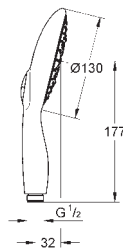

27 673 000 chrome 95.00

Power&Soul 130
Hand shower 4+ sprays, spray plate night time grey
GROHE Rain O², Rain, Bokoma Spray, Jet
GROHE EcoJoy 9,5 l/min flow limiter
GROHE DreamSpray perfect spray pattern
GROHE One-click showering
spray selection via push of a button
GROHE StarLight chrome finish
SpeedClean anti-lime system
Inner WaterGuide for a longer life
universal mounting system, fitting all standard shower hoses
suitable for instantaneous heater
min. recommended pressure 1.0 bar