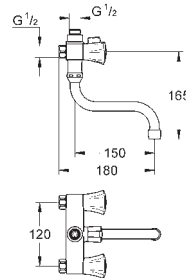

26 781 001 chrome 82.00

Costa L
Solid basin mixer, 3/8"
wall mounted
metal handles
heat-insulated
screwable
Longlife-headpart
diverter
S-outlet
projection 150 mm
without connection unions
centre distance 120 mm
GROHE StarLight chrome finish