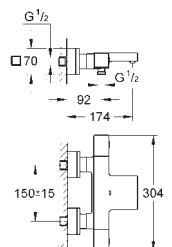

Grotherm Cube
Thermostatic bath mixer 1/2"
wall mounted
GROHE StarLight chrome finish
GROHE SafeStop at 38°C
GROHE SafeStop Plus integrated temperature
limiter at max 50°C
GROHE TurboStat C3 compact cartridge
with wax thermoelement
integrated mixed water shut off
GROHE AquaDimmer Eco with multiple function:
- integrated GROHE EcoButton
(economy button with economy stop for shower)
- flow control
- diverter: bath/shower
shower bottom outlet 1/2"
GROHE XL Waterfall
flow straightener
built-in non return valves
dirt strainers
protected against backflow
covered S-unions
min. recommended pressure 1.0 bar
GROHE EcoJoy technology for less water and perfect flow