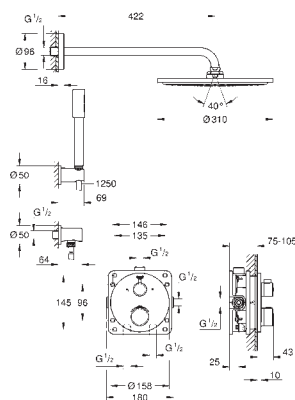

34 727 000

chrome

609.00

Grotherm

Perfect shower set with Tempesta 210

consisting of:

Grotherm set for final installation with Aquadimmer (24 076)
GROHE Rapido SmartBox universal rough-in box, 1/2" (35 600)
head shower Tempesta 210 9.5 l/min (26 410)
Shower arm Rainshower 286 mm (28 576 000)
hand shower Tempesta 100 II (27 597)
shower outlet elbow (28 628 000)
Rotaflex shower hose 1500 mm 1/2" x 1/2" (28 409)