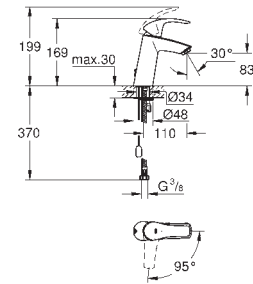

23 394 10E

chrome

106.00

Eurosmart
Single-lever basin mixer 1/2"
M-Size

single hole installation

metal lever

GROHE SilkMove ES 28 mm ceramic cartridge
with energy saving function via cold start
with temperature limiter

GROHE StarLight chrome finish

GROHE EcoJoy mousseur 5.7 l/min

GROHE QuickFix rapid installation system

retractable chain

flexible connection hoses