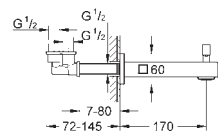

13 304 000

chrome

138.00

Bath spout

wall mounted
GROHE StarLight chrome finish
mousseur
automatic diverter: bath/shower
with concealed connection piece
male thread 1/2"
projection 170 mm
min. recommended pressure 1.0 bar