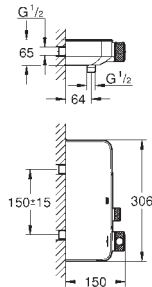

GROHE GROHTHERM SMARTCONTROL

Ref. No.

Colour

Price netto (€)

34 719 000

chrome

270.00

Grotherm SmartControl
Thermostatic shower mixer 1/2"
wall mounted

GROHE CoolTouch no risk of scalding

GROHE StarLight chrome finish

GROHE SafeStop at 38°C

GROHE SafeStop Plus optional temperature limiter at 43°C included

GROHE TurboStat compact cartridge

with wax thermoelement

GROHE ProGrip with knurl structure

GROHE SmartControl push for ON-OFF, turn for

volume adjustment from EcoJoy to full flow

integrated **GROHE EasyReach** shower tray

shower bottom outlet 1/2"

built-in non return valves and dirt strainers

protected against backflow

34 718 000

chrome

333.00