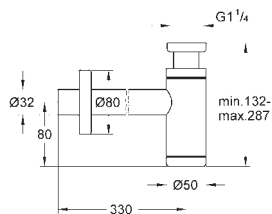

Ref. No. Colour Price netto (€)

28 912 000	chrome	232.00
28 912 DC0	supersteel	202.00
28 912 AL0	brushed hard graphite	231.00

Trap 1 1/4"
for basins
brass
(screw-top for cleaning)
large sliding escutcheon
GROHE StarLight chrome finish