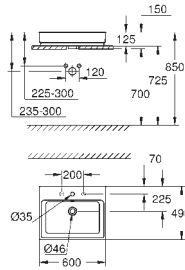

GROHE CUBE CERAMIC

Ref. No.

Colour

Price netto (€)

39 477 00H

alpine white

178.00

Cube Ceramic Counter top basin 60
flat back side glazed
1 hole punched, 2 holes pre-punched
with overflow
600 x 490 mm
including fixation set
sanitary ware
PureGuard anti scale coating and anti bacterial glazing
16 pieces per pallet