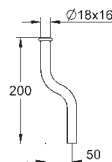

Urinal flush pipe
Ø 18 mm
200 mm
brass
chrome plated
offset 50 mm

37 043 000

chrome

32.00

Urinal flush pipe
Ø 18 mm
400 mm
brass
straight