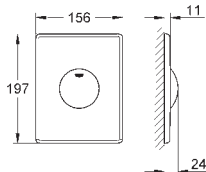

GROHE WALL PLATES FOR WC

	Ref. No.	Colour	Price netto (€)
	38 564 000	chrome	74.00
	38 564 SH0	alpine white	66.00
	38 565 000	chrome	69.00
	38 565 SH0	alpine white	33.00
	38 573 000	chrome	74.00
	38 573 SH0	alpine white	66.00
	38 573 P00	matt chrome	79.00
	38 672 SD0	stainless steel	126.00
	38 574 000	chrome	49.00
	37 059 000	chrome	183.00
	43 977 000	chrome	431.00

Skate Air
Wall plate
for single flush actuation
for pneumatic discharge valve
vertical installation
156 x 197 mm
made of ABS
GROHE StarLight chrome finish
GROHE EcoJoy technology for less water and perfect flow

Skate
Wall plate
for single flush actuation
for pneumatic discharge valve
vertical and horizontal installation
156 x 197 mm
made of ABS
GROHE StarLight chrome finish
GROHE EcoJoy technology for less water and perfect flow

Skate
Wall plate, stainless steel
for single flush actuation
vandal-proof
for pneumatic discharge valve
vertical installation
156 x 197 mm
push button actuation
plastic fixing frame
hidden fixing screws
GROHE EcoJoy technology for less water and perfect flow

Surf
Wall plate
for single flush actuation
for pneumatic discharge valve
vertical and horizontal installation
156 x 197 mm
made of ABS
GROHE StarLight chrome finish
GROHE EcoJoy technology for less water and perfect flow

Pneumatic actuation
GROHE StarLight chrome finish
remote hand actuation
push button actuation with
escutcheon Ø 100 mm
vertical and horizontal installation
wall plate Surf 156 x 197 mm
pneumatic hose 1.50 m

Pneumatic actuation
GROHE StarLight chrome finish
remote **hand-actuation** for
institutional requirements
push button with escutcheon Ø 100 mm
for walls of 80 - 240 mm thickness
actuation stop
pneumatic hose 1.50 m