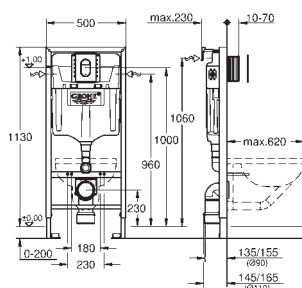

39 504 000

chrome

248.00

Rapid SL
3-in-1 set for WC, 1.13 m installation height
flushing cistern GD 2, 6 - 9 l

consisting of:

Rapid SL element for WC (38 528 001)

Arena Cosmopolitan S flush plate, chrome (37 624 000)

Rapid SL wall brackets (38 558 00M)

including revision shaft 40 911 000 for mounting of small flush plates