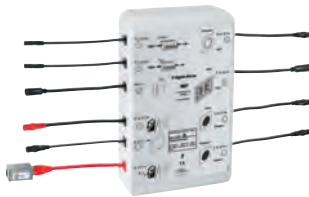

26 374 000

1,070.00

GROHE F-digital Deluxe Base unit box 4.0 Bluetooth F-Series 40" (BCU V4.0)

to control LightCurtain of Rainshower F-Series 40" AquaSymphony ceiling shower
additional light, sound and steam modules can be connected and controlled consisting of:

- 2 plug connections, each for one pair of sound modules (36 360 000)
- 1 plug connection for one pair of light modules (36 359 000)
- 1 plug connection LightCurtain for Rainshower F-Series 40" AquaSymphony (26 373 000)
- 2 plug connections for steam module (36 362 000 or 36 368 000), including 1 connection for steam generator and 1 connection for temperature sensor
- 2 plug connections for power supply (per power supply max. 4 devices light/sound)
- 2 plug connections for Bluetooth unit (supply voltage and data line)

CE approved
must be accessible for service
optional: the base unit box can be placed into extra equipment 36 367 000
component has to be ordered separately