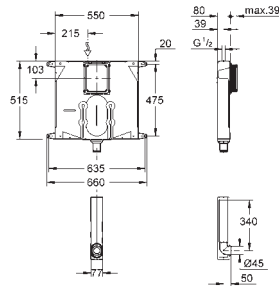

GROHE FLUSHING CISTERNS

Ref. No.

Colour

Price netto (€)

38 863 000

108.00

**Flushing cistern for WC 80 mm
6 l flush**

pneumatic discharge valve offering 3 modes of operation: dual flush or start/stop or single flush
water supply connection from top
low noise (group I acc. to German Noise Specification)
with plaster base coating made of vinyl fleece
with push fit flexible hose union
angle valve 1/2"
Shortable inspection shaft incl. protection during construction phase,
for vertical use
fixing brackets
without wall plate/actuation
GROHE EcoJoy technology for less water and perfect flow
for mounting of small flush plates please order revision shaft 40 949 000 (sold separately)