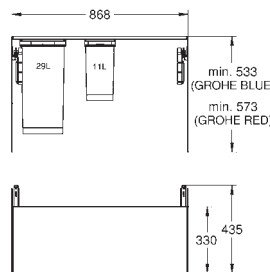

40 982 000

282.50

GROHE Blue

Waste separation system 90 cm - 11 l / 29 l

installation type: side wall and front panel

technique: full extension with pull-in damping

separation: double, 1 x 11 l, 1 x 29 l

cabinet width: 90 cm

installation height 533 mm minimum, 573 mm maximum

compatible with GROHE Blue Home, GROHE Blue Professional and GROHE Red M and L size