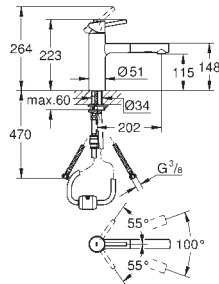

Ref. No. Colour Price netto (€)

30 273 001 chrome 245.00
30 273 DC1 supersteel 319.00

Concetto
Single-lever sink mixer 1/2"
medium spout
single hole installation
GROHE StarLight finish
GROHE SilkMove 35 mm ceramic cartridge
flow strainer
pull-out dual spray control -
switches back and forth between
regular flow and spray
diverter: laminar spray/**SpeedClean** shower jet
automatic return to laminar spray
adjustable flow rate limiter
swivel cast spout
swivel area 100°
protected against backflow
integrated non-return valve
flexible connection hoses
rapid installation system