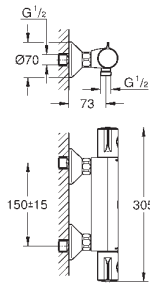

GROHE BAULOOP

Ref. No. Colour Price netto (€)

34 558 000 **chrome** 192.00

Grotherm 800
Thermostatic shower mixer 1/2"
wall mounted
GROHE StarLight chrome finish
GROHE SafeStop at 38°C
GROHE SafeStop Plus optional temperature limiter at 43°C included
GROHE TurboStat compact cartridge
with wax thermoelement
integrated mixed water shut off
volume handle with **GROHE EcoButton** (economy
button with individually adjustable economy stop)
ceramic headpart 1/2", 180°
shower bottom outlet 1/2"
dirt strainers
built-in non return valves
protected against backflow
S-unions
metal escutcheon
GROHE EcoJoy technology for less water and perfect flow

23 341 000 **chrome** 100.00