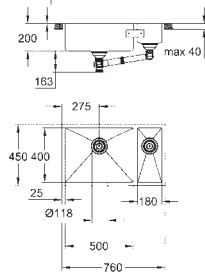

K700 Undermount
Stainless steel sink
model: K700U 80-S 76/45 1.5 lh
mounting type: undermount, top mount or flush mount
material: stainless steel AISI 304 (V2A)
material thickness: 1 mm
GROHE StarLight finish
finish: satin finish
GROHE Whisper
min. cabinet size: 800 mm
dimensions: 760 x 450 mm
1 bowl: 500 x 400 x 195 mm
0.5 bowl: 180 x 400 x 200 mm
outer radius: R16 (undermount)/R3 (topmount), inner bowl radius: R15
GROHE QuickFix installation system
sink mountable left
cut-out (undermount): 712 x 402 mm (R16)
cut-out (top mount): 745 x 435 mm
drainer: Ø 3.5"/90 mm basket strainer waste
accessories included: waste kit, basket strainer waste, mounting set
amount of fasteners included (top mount): 8
amount of fasteners included (undermount): 8

31 576 SD1	stainless steel	224.17