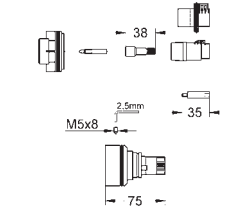

36 463 000

chrome

183.00

Eurosmart Cosmopolitan E

Infra-red electronic for concealed shower thermostat

with infrared sensor for bi-directional communication
for monitoring, configuration and service purpose
for concealed installation box 36 416 000 and 36 464 000
for hidden thermostatic mixer

GROHE StarLight chrome finish

7 pre-set programs:
auto flush
thermal disinfection
cleaning mode
additional functions and precise settings
by remote control 36 407
CE approved
acoustic group I in accordance with DIN 4109