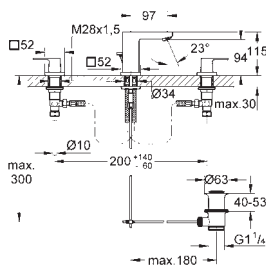

20 351 000	chrome	313.00
20 351 DC0	supersteel	391.00
20 351 AL0	brushed hard graphite	447.00
Eurocube Three-hole basin mixer 1/2" S-Size metal lever ceramic headparts 1/2", 90° GROHE StarLight chrome finish GROHE QuickFix Plus installation system spout with mousseur pop-up waste set 1 1/4" pressure-proof, flexible connection hoses between spout and side valves union nut 1/2" x 10.5 mm		

* price upon request