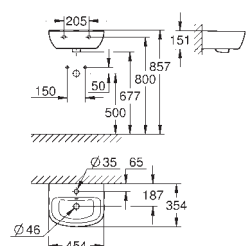

39 424 000

alpine white

38.00

Bau Ceramic Hand rinse basin 45
wall hung
1 hole punched with overflow
453 x 354 mm
sanitary ware
27 pieces per pallet