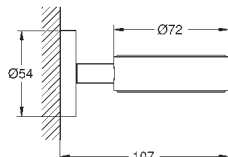

Ref. No. Colour Price netto (€)

40 369 001	chrome	21.24
40 369 DC1	supersteel	29.58
40 369 BE1	polished nickel	31.66
40 369 EN1	brushed nickel	33.74
40 369 GL1	cool sunrise	31.66
40 369 GN1	brushed cool sunrise	33.74
40 369 DA1	warm sunset	31.66
40 369 DL1	brushed warm sunset	33.74
40 369 A01	hard graphite	31.66
40 369 AL1	brushed hard graphite	33.74

Essentials

Holder

material: metal
for crystal glass (40 372 001)
soap dish (40 368 001) or soap dispenser (40 394 001)
concealed fastening

GROHE StarLight chrome finish

suitable for screwing (including screws and dowels) or gluing (glue 40 915 000 sold separately)