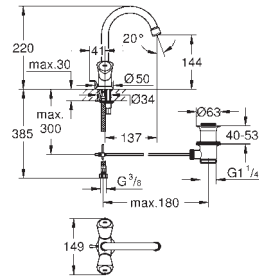

21 257 001 **chrome** **123.00**
Costa S
One-hole basin mixer, 1/2"
heat-insulated
metal handles
screwable
Carbodur headpart
swivel tubular spout with mousseur
pop-up waste set 1 1/4"
flexible connection hoses
GROHE StarLight chrome finish