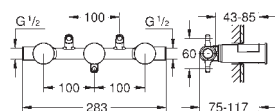

29 025 002		216.00

Two-handle basin mixer
concealed body, 1/2"
for 3-hole wash-basin mixer
wall installation
without finishing trim set
Installation depth 43 - 85 mm
DR-brass
installation device
allows for waterproofing of wall construction surrounding the concealed body
with sealing sleeve