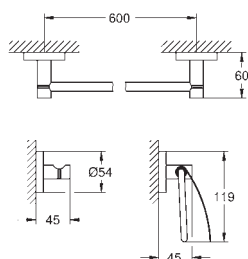

40 775 001	chrome	65.41
40 775 DC1	supersteel	91.66
40 775 EN1	brushed nickel	104.16

Essentials
Guest bathroom accessories set 3-in-1

material: metal
consisting of:
towel rail, 600 mm (40 366 001)
robe hook (40 364 001)
toilet paper holder (40 367 001)
concealed fastening
GROHE StarLight chrome finish
suitable for screwing (including screws and dowels) or gluing (glue 40 915 000 sold separately)