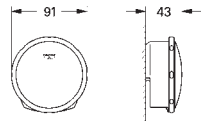

19 952 000 chrome 177.00

Talentofill
Inlet, pop-up and waste-system
set for final installation
consisting of:
escutcheon, supply part, waste plug, fixing set
in combination with
Talentofill 28 990/28 991
GROHE StarLight chrome finish