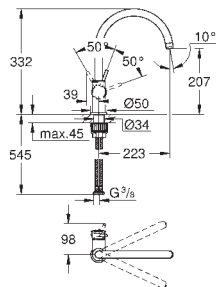

GROHE Zero separated inner water ways - lead and nickel free

spout with mousseur

swivel tubular spout

swivel area 360°

flexible connection hoses

GROHE QuickFix Plus ultra fast and simple installation - no tools needed