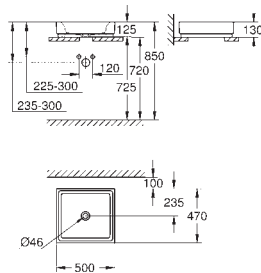

39 481 00H

alpine white

160.00

Cube Ceramic Vessel basin 50
without overflow
500 x 470 mm
including fixation set
sanitary ware
PureGuard anti scale coating and anti bacterial glazing
20 pieces per pallet