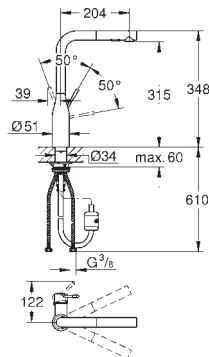

30 270 000	chrome	342.00
30 270 DC0	supersteel	440.00
30 270 GL0	cool sunrise	435.00
30 270 GN0	brushed cool sunrise	471.00
30 270 DA0	warm sunset	444.00
30 270 DL0	brushed warm sunset	471.00
30 270 A00	hard graphite	440.00
30 270 AL0	brushed hard graphite	471.00

Essence
Single-lever sink mixer 1/2"
high spout
single hole installation
GROHE StarLight chrome finish
GROHE SilkMove 28 mm ceramic cartridge
flow strainer
pull-out dual spray control -
switches back and forth between
regular flow and spray
diverter: laminar spray/**SpeedClean** shower jet
automatic return to laminar spray
swivel tubular spout
swivel area 360°
integrated non-return valve
protected against backflow
flexible connection hoses
rapid installation system
integrated temperature limiter
min. recommended pressure 1.0 bar