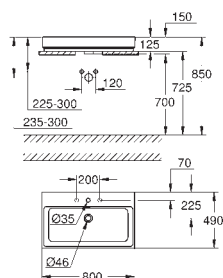

39 476 00H

alpine white

328.00

**Cube Ceramic
Counter top basin 80**

flat back side glazed
1 hole punched, 2 holes pre-punched
with overflow
800 x 490 mm
including fixation set
sanitary ware
PureGuard anti scale coating and anti bacterial glazing
10 pieces per pallet

CERAMICS