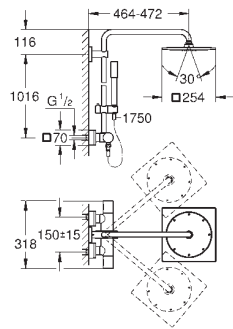

27 469 000 chrome 1,130.00

Rainshower F-Series System 254
Shower system with thermostat for wall mounting
consisting of:
horizontal swivable 450 mm shower arm
exposed thermostat with
Aquadimmer function
allows change between:
head shower Rainshower F-Series 254 (27 285 000)
material: metal
with ball joint, rotation angle $\pm 20^\circ$
hand shower Sena (28 341 000)
adjustable in height with gliding element (12 140 000)
metal shower hose 1750 mm
GROHE EcoJoy 9,5 l/min flow limiter
GROHE TurboStat
GROHE SafeStop at 38°C
GROHE SafeStop Plus optional temperature limiter at 43°C included
GROHE CoolTouch
GROHE DreamSpray perfect flow
GROHE StarLight chrome finish
SpeedClean anti-lime system
Inner WaterGuide for a longer life
suitable for instantaneous heaters
from 18 kW/h
minimum flow rate 7 l/min.