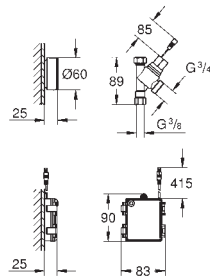

GROHE SOAP DISPENSERS

Ref. No.

Colour

Price netto (€)

40 402 000

chrome

*

GROHE Switch

Battery powered shut-off valve for dishwashers

consisting of:

battery powered wireless remote control
electronic valve
battery powered controller box
type of protection IP 45
flow rate 10 l/min at 1.0 bar
max. water inlet temperature 40° C
cable length valve to controller 40 cm
battery lifetime 2 - 4 years
batteries and fixation material included