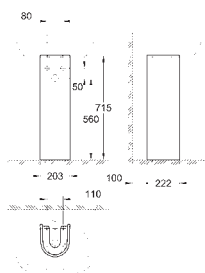

GROHE EURO CERAMIC

Ref. No. Colour Price netto (€)

39 202 000

alpine white

52.00

Euro Ceramic
Full pedestal for wash basin
invisible fixation set
sanitary ware
suitable for all GROHE wash basins except
39 324 000, 39 324 00H, 39 327000, 39 327 00H
30 pieces per pallet