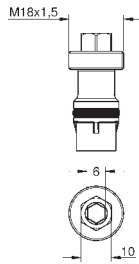

14 053 00M

42.00

Service stops

fits Grotherm SmartControl, SmartControl mixer and Grotherm 2-handle thermostatic trim sets in combination with GROHE Rapido SmartBox
packaging unit: 2 pieces