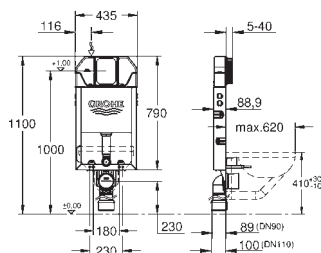

GROHE UNISSET FRAMES AND ACCESSORIES

Ref. No.

Colour

Price netto (€)

39 683 000

*

Uniset Slim

Element for WC with flushing cistern 88.9 mm