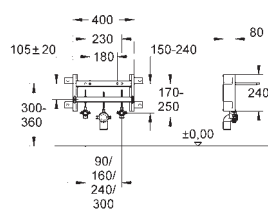

Uniset
Element for bidet
steel frame, hot galvanized, with 4 fixing brackets
2 bidet fixing bolts
height adjustable fitting and
outlet connections
HT-outlet bend Ø 50 mm
seal Ø 32 mm
2 variable fitting connections 1/2"
fixing material for bidet