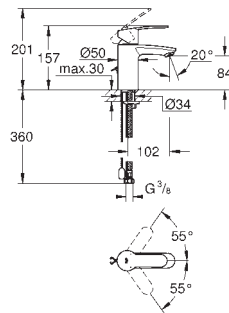

GROHE EUROSTYLE COSMOPOLITAN

Ref. No.

Colour

Price netto (€)

33 557 20E

chrome

108.00

Eurostyle Cosmopolitan
Single-lever basin mixer 1/2"
S-Size

single hole installation
metal lever

GROHE SilkMove 35 mm ceramic cartridge
adjustable flow rate limiter
adjustable minimum flow rate
approx. 2.5 l/min

temperature limiter

GROHE StarLight chrome finish

GROHE EcoJoy technology for less water and perfect flow

GROHE QuickFix installation system

with centering support

SpeedClean mousseur

retractable chain

flexible connection hoses

acoustic group I in accordance with DIN 4109