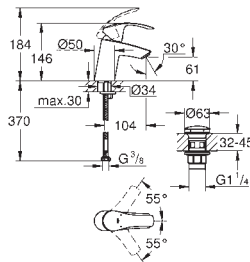

23 922 002 chrome 73.00

Eurosmart
Single-lever basin mixer 1/2"
S-Size
single hole installation
metal lever
GROHE SilkMove 35 mm ceramic cartridge
adjustable flow rate limiter
temperature limiter
GROHE StarLight chrome finish
GROHE EcoJoy mousseur 5.7 l/min
GROHE QuickFix rapid installation system
smooth body with push-open pop-up waste set 1 1/4"
flexible connection hoses