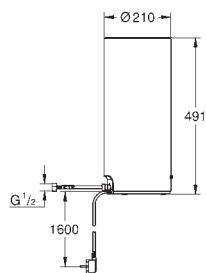

GROHE Red
Boiler Size L
reservoir for boiling and hot water
5.5 liter boiling water
7 liter total capacity
required inlet pressure: 1-7 bar
flexible connection hoses and connection for boiling water
CE approved
power supply 230 V 50 Hz 30
power consumption 2100 W
standby power consumption 15 W