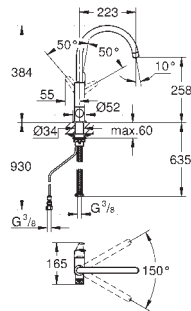

GROHE BLUE PURE

Ref. No.

Colour

Price netto (€)

31 723 000

chrome

229.00

GROHE Blue Pure BauCurve
Single-lever sink mixer with filter function
single hole installation

C-spout
separate handle for filtered water
headpart 1/2"

GROHE StarLight chrome finish
GROHE SilkMove 28 mm ceramic cartridge
swivel tubular spout
swivel area 150°
separate inner water ways for filtered
and non-filtered water
flexible connection hoses