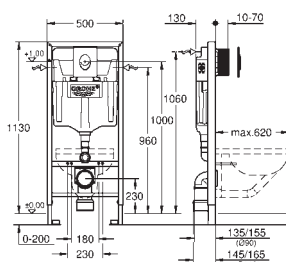

Rapid SL
2-in-1 set for WC, 1.13 m installation height
with flushing cistern GD 2, 6 - 9 l
consisting of:
Rapid SL element for WC (38 528 001)
Skate Air flush plate, alpine white, vertical installation (38 505 SH0)

39 750 001 178.00