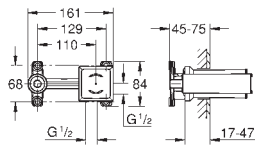

19 783 000	chrome	772.00
19 783 DC0	supersteel	920.00
19 783 A00	hard graphite	985.00
19 783 AL0	brushed hard graphite	1,050.00

ditto, projection 210 mm

23 200 002 207.00

Single-lever mixer 1/2", concealed body
for 2-hole basin mixers
wall installation
without finishing trim set
GROHE SilkMove 35 mm ceramic cartridge
adjustable flow rate limiter
spout can be positioned on the right or left
installation depth 45 to 75 mm
DR-brass
installation device
allows for waterproofing of wall construction surrounding the concealed body
with sealing sleeve