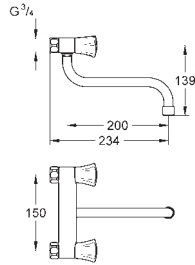

31 182 001 **chrome** **79.00**

Costa L
Wall sink mixer 1/2"
wall mounted
metal handles
heat-insulated
screwable
GROHE StarLight finish
mousseur
Longlife-headparts
swivel spout
swivel area 360°
projection 200 mm
without connection unions