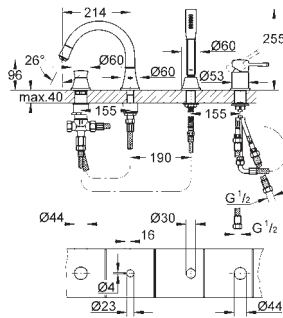

Grandera
4-hole single-lever bath combination
GROHE SilkMove 46 mm ceramic cartridge
GROHE StarLight chrome finish
consisting of:
pre-assembled spout fixing
single lever mixer operating element
bath spout with mousseur and diverter bath/shower
Grandera hand shower 7,6 l
metal shower hose 1500 mm
flexible connection hoses
connection for shower hose
protected against backflow
can be used with 29 037 000
min. recommended pressure 1.0 bar

19 919 000 chrome 1,040.00
19 919 IGO chrome/gold 1,350.00