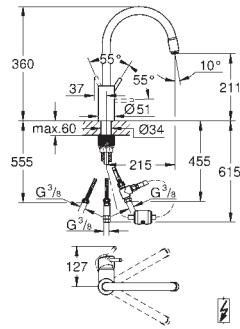

GROHE CONCETTO

Ref. No. Colour Price netto (€)

31 212 003 **chrome** **259.00**

Concetto
Single-lever sink mixer 1/2"
for open water heater
high spout
single hole installation
GROHE StarLight chrome finish
GROHE SilkMove 35 mm ceramic cartridge
GROHE Zero separated inner water ways - lead and nickel free
pull-out laminar spray
automatic returning
adjustable flow rate limiter
swivel tubular spout
swivel area 360°
protected against backflow
flexible connection hoses
rapid installation system