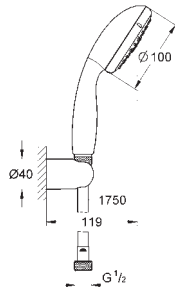

GROHE TEMPESTA

Ref. No. Colour Price netto (€)

26 639 000 chrome 38.00

Tempesta 100
Wall holder set 3 sprays
consisting of:
hand shower Tempesta 100 (28 419)
wall shower holder (28 605), not adjustable
Relaxaflex hose 1750 mm 1/2" x 1/2" (28 154)
GROHE EcoJoy 9,5 l/min flow limiter
GROHE DreamSpray perfect spray pattern
GROHE StarLight chrome finish
SpeedClean anti-lime system
Inner WaterGuide for a longer life
ShockProof silicone ring prevents damages caused by shower falling
suitable for instantaneous heater
min. recommended pressure 1.0 bar

27 849 001 chrome 40.00
ditto, with non-restricted flow

27 803 10E chrome 32.00