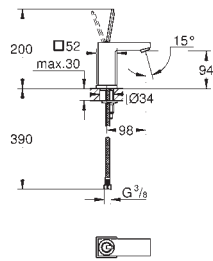

23 656 000 chrome 224.00

Eurocube Joy
Single-lever basin mixer 1/2"
S-Size
single hole installation
metal lever
GROHE FeatherControl Joystick cartridge
GROHE StarLight chrome finish
GROHE EcoJoy SpeedClean mousseur 5.7 l/min
GROHE QuickFix Plus installation system
smooth body
flexible connection hoses