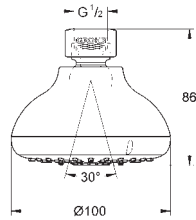

GROHE TEMPESTA

	Ref. No.	Colour	Price netto (€)
	26 409 000	chrome	80.00
	Tempesta 210 Head shower 1 spray Rain Ø 210 mm ball joint ± 15° rotatable connection thread 1/2" GROHE EcoJoy 6.6 l/min flow limiter GROHE DreamSpray perfect spray pattern GROHE StarLight chrome finish SpeedClean anti-lime system Inner WaterGuide for a longer life suitable for instantaneous heater min. recommended pressure 1.0 bar		
	26 410 000	chrome	82.00
	26 408 000	chrome	82.00
	ditto, with 9.5 l/min flow limiter ditto, with non-restricted flow		
	26 044 001	chrome	50.00
	26 044 EN1	brushed nickel	84.00
	Tempesta 100 Head shower 4 sprays GROHE Rain O², Rain, Massage, Jet ball joint ± 15° rotatable connection thread 1/2" GROHE EcoJoy 6.6 l/min flow limiter GROHE DreamSpray perfect spray pattern GROHE StarLight chrome finish SpeedClean anti-lime system Inner WaterGuide for a longer life suitable for instantaneous heater max. flow rate 1.75 gpm (6.6 l/min) min. recommended pressure 1.0 bar		
	27 606 001	chrome	45.00
	ditto, with 9.5 l/min flow limiter		
	26 050 001	chrome	41.00
	Tempesta 100 Head shower 1 spray Rain ball joint ± 15° rotatable GROHE EcoJoy 5.7 l/min. flow limiter GROHE DreamSpray perfect spray pattern GROHE StarLight chrome finish SpeedClean anti-lime system Inner WaterGuide for a longer life suitable for instantaneous heater min. recommended pressure 1.0 bar