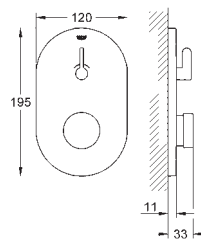

36 321 000

chrome

321.00

Eurosmart Cosmopolitan T
Self-closing shower mixer 1/2" with mixing device
and adjustable temperature limiter

GROHE StarLight chrome finish
chrome escutcheon
3 adjustable flow times: short - medium - long
(factory setting: medium), approx. 7, 15, 30 sec
(pressure dependent)
pressure range 0.5 to 6 bar
dirt strainers
36 322 001
without concealed body