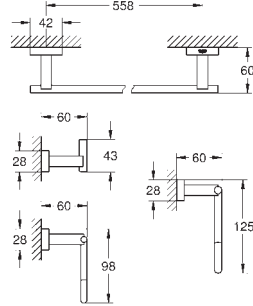

40 778 001 **chrome** **116.66**

Essentials Cube
Master bathroom accessories set 4-in-1
material: metal
consisting of:
robe hook (40 511 001)
towel ring (40 510 001)
toilet paper holder (40 507 001)
towel rail, 558 mm (40 509 001)
concealed fastening
GROHE StarLight chrome finish