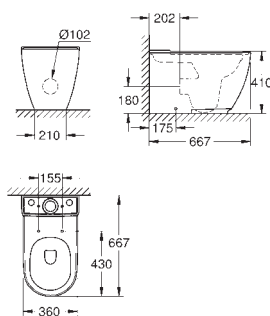

39 570 000 **alpine white** 106.00

Essence Half pedestal
including fixation set
sanitary ware
33 pieces per pallet

39 571 00H **alpine white** 252.00

Essence Wall hung WC
for concealed cistern
wash down
rimless
horizontal outlet
flush volume 3/4.5 l
including fixation set
sanitary ware
fully skirted with invisible fixation
PureGuard anti scale coating and anti bacterial glazing
compatible with seat and cover 39 576 000 (standard) or 39 577 000 (soft close)
12 pieces per pallet