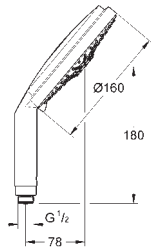

GROHE RAINSHOWER

Ref. No. Colour Price netto (€)

28 756 000 **chrome** **111.00**

Rainshower Cosmopolitan 160
Hand shower 4 sprays
Rain, Jet, Pure, Champagne spray
GROHE StarLight chrome finish
SpeedClean anti-lime system
Inner WaterGuide for a longer life
universal mounting system, fitting all standard shower hoses
suitable for instantaneous heater
minimum flow rate 7,5 l/min.