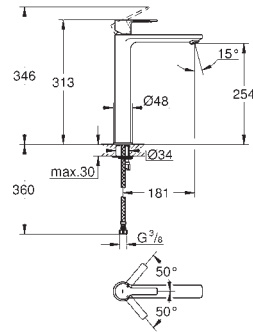

GROHE LINEARE

Ref. No. Colour Price netto (€)

23 405 001	chrome	282.00
23 405 DC1	supersteel	378.00
23 405 AL1	brushed hard graphite	432.00

Lineare
Single-lever basin mixer 1/2"
XL-Size
single hole installation
metal lever
for free-standing basins
GROHE SilkMove 28 mm ceramic cartridge
with temperature limiter
GROHE StarLight chrome finish
GROHE EcoJoy SpeedClean mousseur 5.7 l/min
GROHE QuickFix Plus rapid installation system
smooth body
flexible connection hoses
min. recommended pressure 1.0 bar