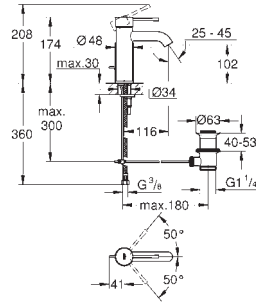

GROHE ESSENCE

Ref. No. Colour Price netto (€)

23 589 001	chrome	154.00
23 589 DC1	supersteel	199.00
23 589 BE1	polished nickel	213.00
23 589 EN1	brushed nickel	227.00
23 589 GL1	cool sunrise	213.00
23 589 GN1	brushed cool sunrise	227.00
23 589 DA1	warm sunset	213.00
23 589 DL1	brushed warm sunset	227.00
23 589 A01	hard graphite	213.00
23 589 AL1	brushed hard graphite	227.00

Essence
Single-lever basin mixer 1/2"
S-Size
single hole installation
metal lever
GROHE SilkMove 28 mm ceramic cartridge
with temperature limiter
GROHE StarLight chrome finish
GROHE EcoJoy mousseur 5.7 l/min
GROHE AquaGuide adjustable mousseur
GROHE QuickFix Plus installation system
pop-up waste set 1 1/4"
flexible connection hoses