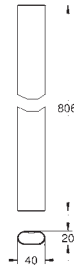

48 349 000

chrome

88.00

**Rainshower SmartControl
Shower system pipe for retrofitting**

metal
shower pipe for retrofitting - 15 cm shorter than
original shower system pipe
suitable for all Rainshower SmartControl shower systems
GROHE StarLight chrome finish