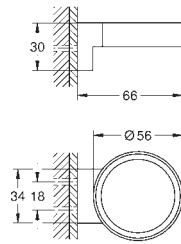

GROHE SELECTION

Ref. No. Colour Price netto (€)

41 027 000	chrome	44.99
41 027 DC0	supersteel	62.91
41 027 BE0	polished nickel	67.49
41 027 EN0	brushed nickel	72.08
41 027 GL0	cool sunrise	67.49
41 027 GN0	brushed cool sunrise	72.08
41 027 DA0	warm sunset	67.49
41 027 DL0	brushed warm sunset	72.08
41 027 A00	hard graphite	67.49
41 027 AL0	brushed hard graphite	72.08

Selection

Holder

material: metal
for Selection soap dispenser (41 028) or Selection glass (41 029 000)
concealed fastening

GROHE StarLight chrome finish