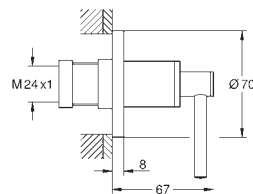

19 088 003	chrome	82.00
19 088 DC3	supersteel	*
19 088 GL3	cool sunrise	123.00
19 088 DA3	warm sunset	123.00
19 088 AL3	brushed hard graphite	132.00

Atrio
Concealed valve exposed part
for concealed valve 35 028 000 or 29 032 000
GROHE StarLight chrome finish
installation depth infinitely adjustable
20-80 mm
escutcheon with screwable wall sealing
with lever handle