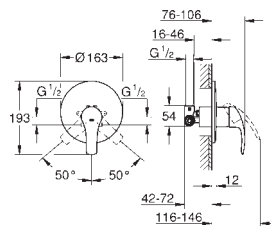

33 556 002 **chrome** **131.00**

Eurosmart
Single-lever shower mixer 1/2"
wall installation
GROHE SilkMove 46 mm ceramic cartridge
GROHE StarLight chrome finish
GROHE QuickFix covered fixation
consisting of:
set for final installation (19 451 002)
with concealed body
adjustable flow rate limiter
metal lever
escutcheon- and shaft-sealing
metal wall escutcheon
optional temperature limiter ref. no. 46 308 000