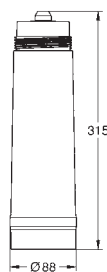

40 691 001 **75.83**

GROHE Blue
Magnesiumfilter
BWT replacement filter for GROHE Blue for recharge of the water with magnesium
capacity 400 l at 17° dGH
5-phases filter
compatible with GROHE Blue Home, GROHE Blue Professional and GROHE Blue Pure