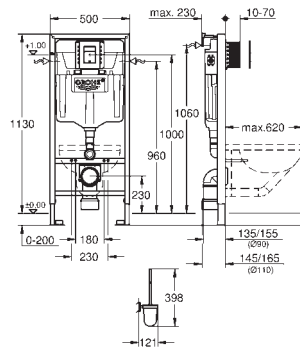

GROHE RAPID SL FOR WC

Ref. No.

Colour

Price netto (€)

39 502 000

chrome

282.00

Rapid SL
6-in-1 set for WC, 1.13 m installation height
flushing cistern GD 2, 6 - 9 I

consisting of:
Rapid SL element for WC (38 528 001)
Skate Cosmopolitan S flush plate, chrome (37 535 000)
GROHE Fresh retro-fit set (38 796 000)
Rapid SL wall brackets (38 558 00M)
WC set for noise protection (37 131 000)
Bau Cosmopolitan toilet brush set (40 463 001)