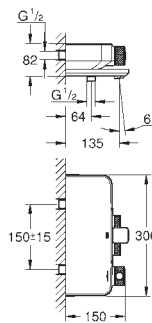

Grotherm SmartControl
Thermostatic bath mixer 1/2"
wall mounted

GROHE CoolTouch no risk of scalding

GROHE StarLight chrome finish

GROHE SafeStop at 38°C

GROHE SafeStop Plus optional temperature limiter at 43°C included

GROHE TurboStat compact cartridge

with wax thermoelement

GROHE ProGrip with knurl structure

GROHE SmartControl push for ON-OFF, turn for

volume adjustment from EcoJoy to full flow

integrated **GROHE EasyReach** shower tray

shower bottom outlet 1/2"

bath spout with mousseur

built-in non return valves and dirt strainers

protected against backflow

34 721 000

chrome

351.00