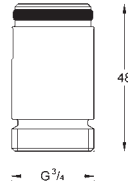

GROHE EUROSTYLE COSMOPOLITAN

Ref. No.

Colour

Price netto (€)

45 562 000

chrome

82.00

Adapter

To convert to other spouts with screw coupling G3/4
Suitable for several sink mixer wall mount
e.g. 33 772 002, 33 982 002