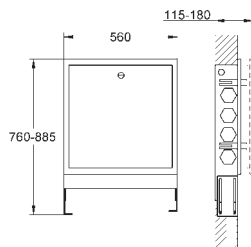

47 837 000

67.00

GROHE F-digital Deluxe

Cable extension steam generator, 5 m

extension between base unit box (26 374 000 or 36 397 000) and

steam generator (36 362 000 or 27 934 000)

cable extension up to 10 m