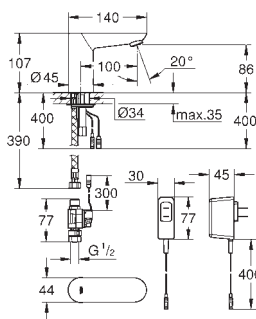

Euroeco Cosmopolitan E

Infra-red electronic basin tap 1/2" without mixing device

GROHE EcoJoy mousseur 5.7 l/min

flexible connection hoses

dirt strainer

external solenoid valve

rapid installation system

7 pre-set programs:

auto flush

thermal disinfection

cleaning mode

additional functions and precise settings

by remote control 36 407

CE approved