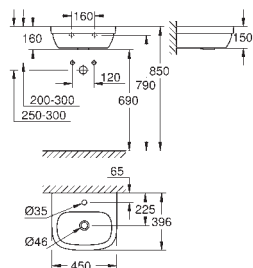

39 324 000
39 324 00H

alpine white
alpine white

43.00
76.00

Euro Ceramic Hand rinse basin 45
wall hung
1 hole punched
with overflow
450 x 400 mm
sanitary ware
optional: **PureGuard** anti scale coating and
anti bacterial glazing (00H)
27 pieces per pallet