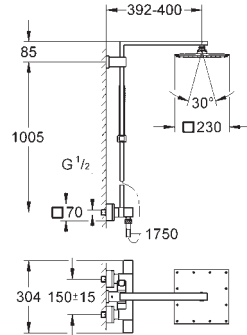

GROHE EUPHORIA SYSTEM

Ref. No.

Colour

Price netto (€)

26 087 000

chrome

1,320.00

Euphoria Cube System 230

Shower system with thermostatic mixer for wall mounting

consisting of:

shower arm

projection 400 mm

exposed thermostat with

Aquadimmer function

allows change between:

Rainshower Allure head shower (27 479 000)

material: metal

spray pattern: Rain

with ball joint

rotation angle $\pm 15^\circ$

hand shower Euphoria Cube (27 699)

adjustable in height with gliding element

Silverflex shower hose 1750 mm (28 388 000)

GROHE EcoJoy technology for less water and perfect flow

GROHE TurboStat compact cartridge

with wax thermoelement

GROHE SafeStop at 38°C

GROHE SafeStop Plus optional temperature limiter at 43°C included

GROHE DreamSpray perfect spray pattern

GROHE StarLight chrome finish

SpeedClean anti-lime system

Twistfree to prevent hose from twisting

suitable for instantaneous heaters

from 18 kW/h

minimum flow rate 7 l/min.

min. recommended pressure 1.0 bar

26 187 000

chrome

801.00