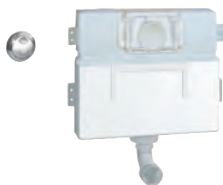

38 691 000

155.00

**Eau2
WC flushing cistern 0.82 m
6 l / 3l**

Dual Flush
low noise filling valve
6 l flush
concealed installation
0.82 m installation height
water supply from left/right or back
connection from left / right or back
non-interruptible flush cycle
front or top single 6 l only flush
water supply from left/right or top
low noise (group I acc. to German Noise Specification)
insulated against condensation
415 x 410 x 360 mm
with angle stop valve 1/2" and flush pipe
1/2" water supply connection
angle valve 1/2"
fixing brackets
flush pipe
without wall plate/actuation
protecting block
min. recommended static pressure 0.2 bar
air button
front or top actuation
extended hose length for flexibility when positioning the actuation
sleek and minimal styling allows the button to be fitted in any 360degree orientation
GROHE EcoJoy technology for less water and perfect flow