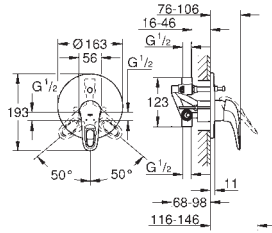

33 637 003

chrome

151.00

Eurostyle

Single-lever bath mixer 1/2"

wall installation

GROHE SilkMove 46 mm ceramic cartridge

GROHE StarLight chrome finish

GROHE QuickFix covered fixation

consisting of:

set for final installation

(19 506 003)

with concealed body

adjustable flow rate limiter

automatic diverter: bath/shower

loop metal lever

escutcheon- and shaft-sealing

metal wall escutcheon

optional temperature limiter ref. no. 46 308 000