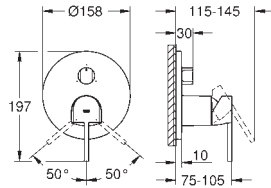

Ref. No. Colour Price netto (€)

24 093 003	chrome	210.00
24 093 DC3	supersteel	284.00
24 093 AL3	brushed hard graphite	325.00

GROHE Plus
Single-lever mixer with 3-way diverter
set for final installation for
GROHE Rapido SmartBox 35 600 000
GROHE SilkMove 46 mm ceramic cartridge
GROHE StarLight chrome finish
wall escutcheon with **GROHE QuickFix** (covered
escutcheon- and shaft sealing, covered fixing)
metal escutcheon, retroactively 6° adjustable
metal lever
3-way diverter
flow performance:
outlet A = 27 l/min,
outlet B = 27 l/min,
outlet C = 27 l/min
without roughing-in-set

35 600 000	chrome	70.00
GROHE Rapido SmartBox universal rough-in box for concealed installation