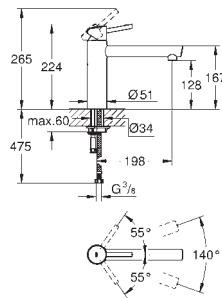

31 128 001 **chrome** **213.00**
31 128 DC1 **supersteel** **230.00**

Concetto
Single-lever sink mixer 1/2"
medium spout
single hole installation
GROHE StarLight finish
GROHE SilkMove 35 mm ceramic cartridge
mousseur
adjustable flow rate limiter
swivel cast spout
swivel area 140°
flexible connection hoses
rapid installation system
min. recommended pressure 1.0 bar