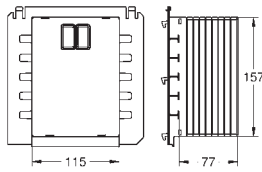

40 899 000

37.00

Retrofit kit for shower toilets Sensia Arena and IGS
retrofit of existing Rapid SL and Uniset installations to
shower toilets Sensia Arena or IGS
including:
conduit pipe with locking ring and flat seal
cable ties
WC connecting pipe \varnothing 45 mm
waste sleeve \varnothing 90 mm