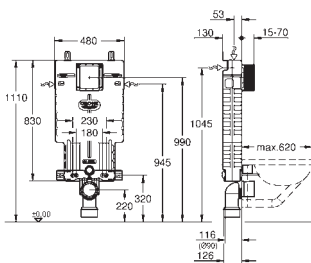

Ref. No.

Colour

Price netto (€)

38 825 000

chrome

174.00

Uniset
2-in-1 set for WC
with flushing cistern GD 2, 6 - 9 I
consisting of:
Uniset element for WC (38 643 001)
Skate Cosmopolitan flush plate, chrome (38 732 000)