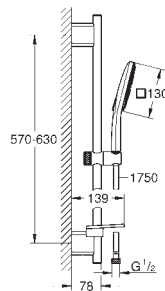

GROHE RAINSHOWER SMARTACTIVE

Ref. No.

Colour

Price netto (€)

26 583 000

chrome

144.00

**Rainshower SmartActive 130 Cube
Shower rail set 3 sprays**

consisting of:

hand shower Rainshower SmartActive 130 Cube (26 550)

shower rail 600 mm

with wall holders made of metal

Silverflex shower hose 1750 mm (28 388 000)

GROHE EasyReach tray

GROHE DreamSpray perfect spray pattern

GROHE StarLight chrome finish

GROHE QuickFix Plus adjustable distance between brackets

for adaption to existing drilling holes

GROHE TileFix adjustable depth on upper and lower bracket

SpeedClean anti-lime system

Inner WaterGuide for a longer life

Twistfree to prevent hose from twisting

suitable for instantaneous heater

min. recommended pressure 1.0 bar