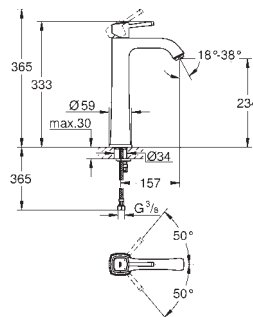

23 313 000 chrome 475.00
23 313 IGO chrome/gold 545.00

Grandera
Single-lever basin mixer 1/2"
XL-Size
for free-standing basins
GROHE SilkMove 28 mm ceramic cartridge
temperature limiter
GROHE StarLight chrome finish
GROHE EcoJoy technology for less water and perfect flow
GROHE QuickFix installation system
GROHE AquaGuide adjustable mousseur 5.7 l/min
smooth body
flexible connection hoses
min. recommended pressure 1.0 bar