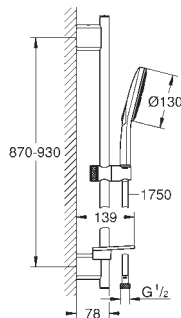

26 578 000

chrome

148.00

**Rainshower SmartActive 130
Shower rail set 3 sprays**

consisting of:

hand shower Rainshower SmartActive 130 (26 544)

shower rail 900 mm

with wall holders made of metal

Silverflex shower hose 1750 mm (28 388 000)

GROHE EasyReach tray

GROHE DreamSpray perfect spray pattern

GROHE StarLight chrome finish

GROHE QuickFix Plus adjustable distance between brackets
for adaption to existing drilling holes

GROHE TileFix adjustable depth on upper and lower bracket

SpeedClean anti-lime system

Inner WaterGuide for a longer life

Twistfree to prevent hose from twisting

suitable for instantaneous heater

min. recommended pressure 1.0 bar