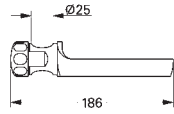

GROHE SHOWER ACCESSORIES

Ref. No.

Colour

Price netto (€)

28 856 000

14.00

Soap dish
acrylic, clear
for Relaxa shower rails (28 820 and
28 666)
GROHE StarLight chrome finish

28 631 000

41.00