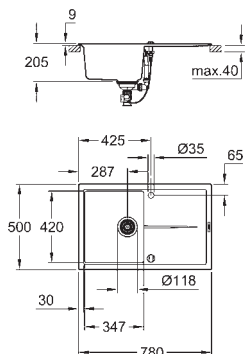

GROHE COMPOSITE SINKS

Ref. No.

Colour

Price netto (€)

31 639 AT0
31 639 AP0

granite gray
granite black

190.83
190.83

K400

Composite sink with drainer
model: K400 50-C 78/50 1.0 rev
mounting type: standard built-in
material: quartz composite

GROHE Whisper

min. cabinet size: 500 mm
dimensions: 780 x 500 mm
1 bowl: 347 x 440 x 205 mm
outer radius: R6, inner bowl radius: R10

GROHE QuickFix installation system

sink mountable left or right
cut-out: 765 x 485 mm
drainer: automatic waste fitting
accessories included: automatic waste fitting,
waste kit, basket strainer waste, mounting set
amount of fasteners included (top mount): 7