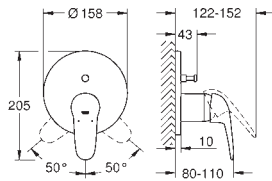

Eurostyle
Single-lever mixer with 2-way diverter
set for final installation for
GROHE Rapido SmartBox 35 600 000
GROHE SilkMove 46 mm ceramic cartridge
GROHE StarLight chrome finish
wall escutcheon with **GROHE QuickFix** (covered
escutcheon- and shaft sealing, covered fixing)
metal escutcheon, retroactively 6° adjustable
metal lever
automatic 2-way diverter
flow performance:
outlet B = 27 l/min, outlet C = 27 l/min
without roughing-in-set

35 600 000 chrome 70.00
GROHE Rapido SmartBox universal rough-in box for concealed installation

33 635 003 chrome 140.00