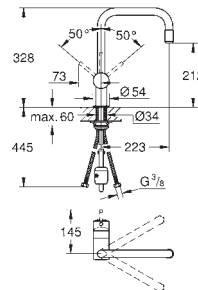

32 067 000	chrome	283.00

Minta
Single-lever sink mixer 1/2"
U - spout
single hole installation
GROHE StarLight finish
GROHE SilkMove 46 mm ceramic cartridge
pull out mousseur
adjustable flow rate limiter
swivel tubular spout, swivel area 360°
integrated non-return valves
protected against backflow
flexible connection hoses
rapid installation system
min. recommended pressure 1.0 bar