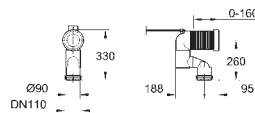

WC connection outlet
vertical
length adjustable
200 to 250 mm from wall