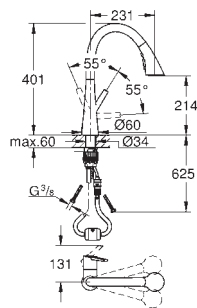

32 294 002
32 294 DC2

chrome
supersteel

366.00
475.00

Zedra
Single-lever sink mixer 1/2"
single hole installation

GROHE StarLight chrome finish

GROHE SilkMove 35 mm ceramic cartridge

GROHE Magnetic Docking guarantees easy retraction and smooth docking of the spray head back to the starting position

pull-out spray with 3 spray types

diverter: laminar spray/**SpeedClean** shower jet/GROHE Blade spray (reduced

water consumption by up to 70 % and even stronger spray performance)

stop function - pause button to stop the water flow

automatic return to laminar spray

adjustable flow rate limiter

swivel tubular spout

swivel area 360°

protected against backflow

flexible connection hoses

GROHE QuickFix Plus ultra fast and simple installation - no tools needed

GROHE Zero separated inner water ways - lead and nickel free