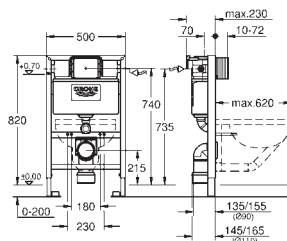

Rapid SL

Element for WC, 0.82 m installation height with flushing cistern 6 - 9 l

for on-the-wall installations or studed walls
powder coated steel frame, self-supporting
for dry-cladding, completely pre-assembled
with fixed connections
quick adjustment, lockable
fixing material
TÜV approved
2 WC fixing bolts
fixing device for ceramic
distance of fixing bolts 180/230 mm
outlet bend Ø 90 mm
depth adjustable
reducer Ø 90/110 mm
inlet and outlet connecting set

flushing cistern 6 - 9 l containing the following features:

pneumatic discharge valve offering 3 modes of operation: dual flush or start/stop or single flush
front or top actuation
water supply from left/right or back
low noise (group I acc. to German Noise Specification)
insulated against condensation
angle valve 1/2"
water inlet with pipe fixation
Shortable inspection shaft incl. protection during construction phase

including wall brackets 38 558 00M for on-the-wall installation
for mounting of small flush plates please order revision shaft 40 950 000 (sold separately)
including adapter 38 338 000