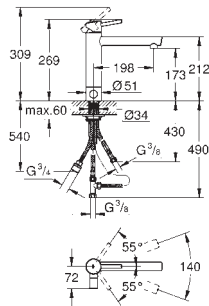

31 209 001 chrome 305.00

Concetto
Single-lever sink mixer 1/2"
integrated stop valve
medium spout
single hole installation
GROHE StarLight finish
GROHE SilkMove 35 mm ceramic cartridge
mousseur
adjustable flow rate limiter
swivel cast spout
swivel area 140°
flexible connection hoses
rapid installation system