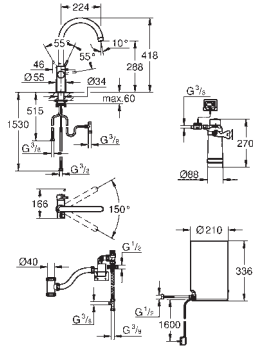

Ref. No.	Colour	Price netto (€)
30 083 001	chrome	1,520.00
30 083 DC1	supersteel	1,690.00
30 083 DA1	warm sunset	1,760.00
30 083 DL1	brushed warm sunset	1,840.00
30 083 A01	hard graphite	1,760.00
30 083 AL1	brushed hard graphite	1,840.00

GROHE Red Duo

Faucet and M size boiler

consisting of:

GROHE Red Duo single-lever sink mixer single hole installation

C-spout

GROHE ChildLock push buttons for boiling water

TÜV certified triple electronic safeguards against accidental activation of boiling water

GROHE StarLight chrome finish

GROHE SilkMove 28 mm ceramic cartridge

insulated tubular spout

swivel area 150°

separate water ways

flexible connection hoses

connection for GROHE Red boiler

GROHE Red boiler M size

reservoir for boiling and hot water

3 liter 100° C boiling water

4 liter total capacity

required inlet pressure: 1-7 bar

with flexible connection hose and outlet for boiling water

CE approved

power supply 230 V 50 Hz

power consumption 2100 W

standby power consumption 15 W

energy efficiency class A

GROHE Red filter set

for protection of the boiler from limescale

capacity 600 l at 20° dKH

5 phase filter

flow rate measuring unit