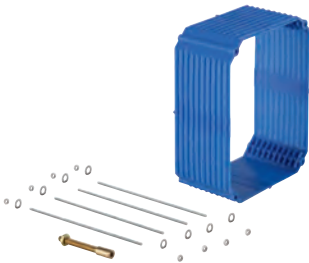

38 896 000

71.00

Extension-set, 50 mm
for Rapido U or Rapido UMB
shaft extension with fixing material