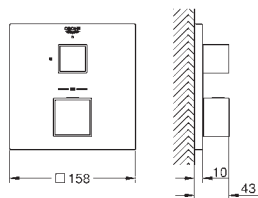

Grotherm Cube
Thermostatic mixer for 1 outlet with shut off valve
set for final installation for
GROHE Rapido SmartBox 35 600 000
GROHE TurboStat compact cartridge
with wax thermoelement
GROHE StarLight chrome finish
wall escutcheon with **GROHE QuickFix** (covered
escutcheon- and shaft sealing, covered fixing)
metal escutcheon, retroactively 6° adjustable
GROHE SafeStop at 38°C
GROHE SafeStop Plus optional temperature limiter at 43°C or 46°C included
built-in non return valves and dirt strainers
ceramic stop valve, 120°
flow performance:
outlet B = 27 l/min
outlet C = 30 l/min
without roughing-in-set

35 600 000	chrome	70.00
GROHE Rapido SmartBox universal rough-in box for concealed installation		

24 154 000	chrome	469.00
24 154 DC0	supersteel	642.00
24 154 AL0	brushed hard graphite	734.00