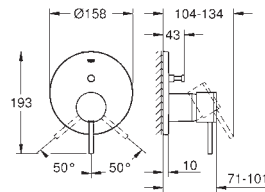

24 066 003	chrome	303.00
24 066 DC3	supersteel	416.00
24 066 GL3	cool sunrise	445.00
24 066 DA3	warm sunset	445.00
24 066 AL3	brushed hard graphite	475.00

Atrio

Single-lever mixer with 2-way diverter

set for final installation for

GROHE Rapido SmartBox 35 600 000

GROHE SilkMove 46 mm ceramic cartridge

GROHE StarLight chrome finish

wall escutcheon with GROHE QuickFix (covered
escutcheon- and shaft sealing, covered fixing)

metal escutcheon, retroactively 6° adjustable

metal lever

automatic 2-way diverter

flow performance:

outlet B = 27 l/min, outlet C = 27 l/min

without roughing-in-set

35 600 000	chrome	70.00
GROHE Rapido SmartBox universal rough-in box for concealed installation