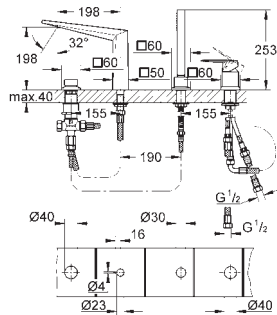

GROHE ALLURE BRILLIANT

Ref. No. Colour Price netto (€)

19 787 001	chrome	1,360.00
19 787 DC1	supersteel	1,900.00
19 787 A01	hard graphite	2,030.00
19 787 AL1	brushed hard graphite	2,170.00

Allure Brilliant
4-hole single-lever bath combination
GROHE SilkMove 46 mm ceramic cartridge
GROHE StarLight chrome finish
consisting of:
pre-assembled spout fixing
single lever mixer operating element
bath spout with integrated mousseur
diverter bath/shower
hand shower Euphoria Cube+ 6.6 l/min
metal shower hose 2000 mm
flexible connection hoses
connection for shower hose
protected against backflow
for use with (29 037 000)