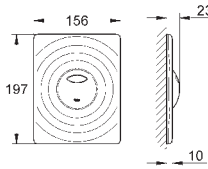

38 861 000

chrome

73.00

Surf

Wall plate

for dual flush or start & stop actuation
for pneumatic discharge valve AV1
vertical and horizontal installation
156 x 197 mm
made of ABS

GROHE StarLight chrome finish

GROHE EcoJoy technology for less water and perfect flow