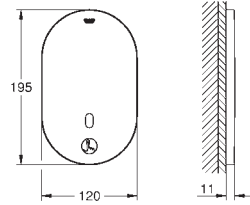

36 463 000

chrome

183.00

Eurosmart Cosmopolitan E

Infra-red electronic for concealed shower thermostat

with infrared sensor for bi-directional communication
for monitoring, configuration and service purpose
for concealed installation box 36 416 000 and 36 464 000
for hidden thermostatic mixer

GROHE StarLight chrome finish

7 pre-set programs:
auto flush
thermal disinfection
cleaning mode
additional functions and precise settings
by remote control 36 407
CE approved
acoustic group I in accordance with DIN 4109