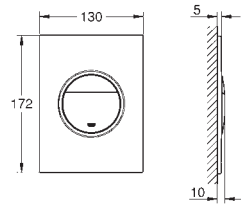

37 601 000	chrome	85.00
37 601 P00	matt chrome	81.00
37 601 SH0	alpine white	66.00
37 601 DC0	supersteel	144.00
37 601 BE0	polished nickel	144.00
37 601 EN0	brushed nickel	144.00
37 601 GL0	cool sunrise	144.00
37 601 GN0	brushed cool sunrise	144.00
37 601 DA0	warm sunset	144.00
37 601 DL0	brushed warm sunset	144.00
37 601 A00	hard graphite	144.00
37 601 AL0	brushed hard graphite	144.00

Nova Cosmopolitan S

Wall plate

for dual flush or start & stop actuation

for pneumatic discharge valve AV1

GD 2 cistern

vertical installation

130 x 172 mm

made of ABS

GROHE StarLight chrome finish

GROHE EcoJoy technology for less water and perfect flow

flush plate with magnetic holder

and fixing brackets included

small shaft 40 911 000 sold separately