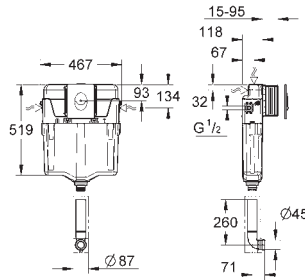

GROHE FLUSHING CISTERNS

Ref. No.

Colour

Price netto (€)

38 895 000

chrome

191.00

GD2 set

6 l flush

adjustment ex factory 6 l and 3 l

pneumatic discharge valve offering 3 modes of

operation: dual flush or start/stop or single flush

water supply from left/right/back or top

low noise (group I acc. to

German Noise Specification)

insulated against condensation

1/2" water supply connection including

integrated angle valve and push fit

flexible hose union

no tools required for the installation

of the inspection shaft incl. protection

during construction phase

for vertical or horizontal use

flush pipe insulated against condensation

fixing brackets

inlet and outlet connecting set

fixing device for ceramic

Skate Air wall plate

vertical installation

156 x 197 mm

chrome

made of ABS

GROHE StarLight chrome finish

GROHE EcoJoy technology for less water and perfect flow

38 661 000

165.00