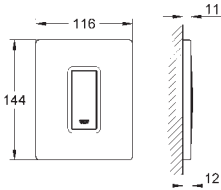

Skate Cosmopolitan
Actuation plate
manual activation for urinal
set for final installation
for Rapido U or Rapido UMB
116 x 144 mm
mechanical functional cartridge
flow pressure min 0.5 bar
operating pressure max 6 bar
1.0 - 6.0 l adjustable
low noise (group II according to German noise specification)
GROHE StarLight chrome finish