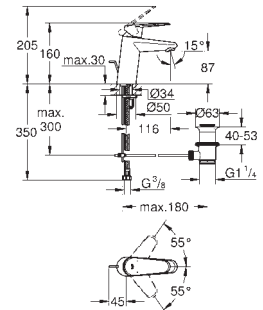

23 049 002 **chrome** 168.00

Eurodisc Cosmopolitan
Single-lever basin mixer 1/2"
S-Size
single hole installation
metal lever
GROHE SilkMove 28 mm ceramic cartridge
GROHE StarLight chrome finish
GROHE QuickFixPlus installation
system with centering support
mousseur
pop-up waste set 1 1/4"
flexible connection hoses