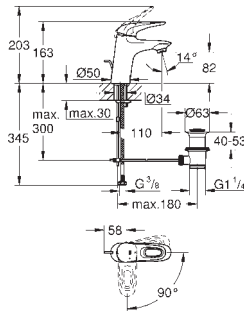

23 374 003 chrome 121.00
23 374 LS3 moon white/chrome 154.00

Eurostyle
Single-lever basin mixer 1/2"
S-Size

single hole installation
loop metal lever

GROHE SilkMove ES 35 mm ceramic cartridge
with energy saving function via cold start
adjustable flow rate limiter
with temperature limiter

GROHE StarLight chrome finish
GROHE EcoJoy mousseur 5.7 l/min
GROHE QuickFix rapid installation system
pop-up waste set 1 1/4"
flexible connection hoses