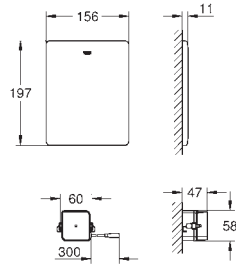

GROHE ELECTRONIC ACTUATIONS FOR WC

Ref. No.

Colour

Price netto (€)

38 934 SD0

stainless steel

474.00

WC control for manual remote actuation

for concealed flushing cisterns, 6 - 9 l
for connecting one or more potential-free actuation buttons via cable
suitable for support rails for the disabled with integrated actuation button
from Hewi, Keuco, Lehen, Normbau, Pressalit, AMS, Deubad, Erlau, FRELU, FSB
stainless steel wall plate 156 x 197 mm
transformer for external installation
operating voltage 230 V AC, 50/60 Hz, 4.0 VA
servo motor
3 m connecting cable
for the connection of transformer and electronic
3 m connection cable with plug
CE approved
delivery range without actuation button/support rails