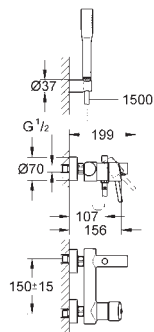

32 212 001 **chrome** **205.00**

Concetto
Single-lever bath mixer 1/2"
wall mounted
metal lever
GROHE SilkMove 46 mm ceramic cartridge
GROHE StarLight chrome finish
adjustable flow rate limiter
automatic diverter: bath/shower
mousseur
integrated non-return valve in the shower outlet 1/2"
S-unions
protected against backflow
optional temperature limiter ref. no. 46 308 000
acoustic group I in accordance with DIN 4109
with shower set
consisting of:
Euphoria Cosmopolitan hand shower (27 400)
wall shower holder (27 056)
Relexaflex hose 1500 mm 1/2" x 1/2" (28 151)