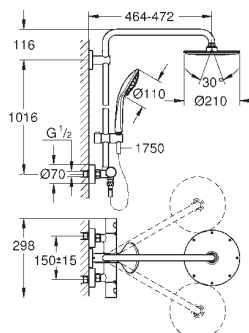

Euphoria System 210

Shower system with thermostat for wall mounting

consisting of:

horizontal swivable 450 mm shower arm

exposed thermostat with

Aquadimmer function

allows change between:

metal head shower Rainshower Cosmopolitan 210 (28 368 000)

spray pattern: Rain

with ball joint

rotation angle $\pm 15^\circ$

hand shower Euphoria 110 Massage (27 221 000)

adjustable in height with gliding element

Silverflex shower hose 1750 mm (28 388 000)

GROHE TurboStat compact cartridge

with wax thermoelement

GROHE SafeStop at 38°C

GROHE SafeStop Plus optional temperature limiter at 43°C included

GROHE DreamSpray perfect spray pattern

GROHE StarLight chrome finish

SpeedClean anti-lime system

Inner WaterGuide for a longer life

Twistfree to prevent hose from twisting

GROHE MetalGrip ergonomically shaped metal handles

suitable for instantaneous heaters

from 18 kW/h

minimum flow rate 7 l/min.

min. recommended pressure 1.0 bar

optional upgrade: **GROHE EasyReach** tray (26 362)