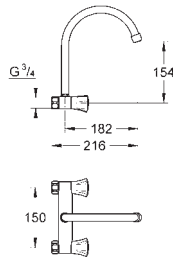

31 186 001 **chrome** **79.00**

Costa L
Wall sink mixer 1/2"
wall mounted
metal handles
heat-insulated
screwable
GROHE StarLight finish
Longlife-headparts
mousseur
tubular spout
swivel area 360°
projection 182 mm
without connection unions