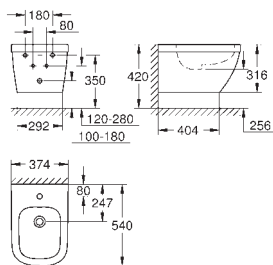

39 208 000
39 208 00H

alpine white
alpine white

165.00
198.00

Euro Ceramic
Wall hung bidet
1 hole punched
with overflow
including fixation set
sanitary ware
fully skirted with invisible fixation
optional: **PureGuard** anti scale coating and
anti bacterial glazing (00H)
16 pieces per pallet