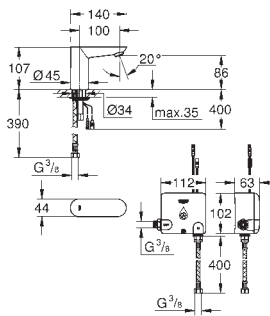

Euroeco Cosmopolitan E

Powerbox

infra-red electronic basin tap 1/2"

without mixing device

including Powerbox self-generating power system

GROHE EcoJoy 6.0 l/min mousseur

flexible connection hose

dirt strainer

rapid installation system

Powerbox

power generator with water turbine

internal energy saving unit

with use of 60 s/24 h stand-by, 260 s/100 h stand-by

with additional backup power

7 pre-set programs:

auto flush

thermal disinfection

cleaning mode

additional functions and precise settings

by remote control 36 407

min. recommended pressure 1.0 bar

36 274 000

chrome

287.00