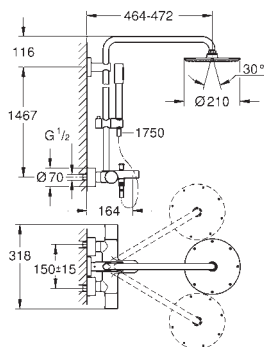

GROHE RAINSHOWER SYSTEM

Ref. No.

Colour

Price netto (€)

27 641 000

chrome

1,000.00

Rainshower System 210

Shower system with bath thermostat for wall mounting

consisting of:

horizontal swivable 450 mm shower arm
exposed thermostat with
Aquadimmer function

allows change between:

Head shower Rainshower Cosmopolitan 210 (28 373 000)

material: metal

with ball joint, rotation angle $\pm 15^\circ$

bath inlet

separate diverter for hand shower Sena (28 341 000)

adjustable in height with gliding element (12 140 000)

metal shower hose 1750 mm (27 178)

GROHE EcoJoy 9,5 l/min flow limiter

GROHE TurboStat compact cartridge

with wax thermoelement

GROHE SafeStop at 38°C

GROHE SafeStop Plus optional temperature limiter at 43°C included

GROHE CoolTouch

GROHE DreamSpray perfect spray pattern

GROHE StarLight chrome finish

SpeedClean anti-lime system

Inner WaterGuide for a longer life

suitable for instantaneous heaters

from 18 kW/h

minimum flow rate 7 l/min.

min. recommended pressure 1.0 bar

27 058 000

chrome

624.00