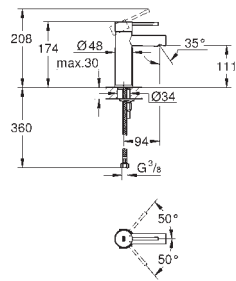

34 294 001 **chrome** **147.00**

Essence
Single-lever basin mixer 1/2"
S-Size
single hole installation
metal lever
GROHE SilkMove 28 mm ceramic cartridge
with temperature limiter
GROHE StarLight chrome finish
GROHE EcoJoy mousseur 5.7 l/min
GROHE QuickFix Plus installation system
smooth body
flexible connection hoses