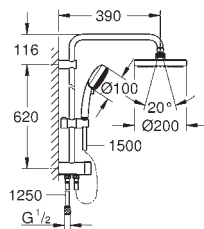

Tempesta Cosmopolitan System 200

Flex shower system with diverter for wall mounting

consisting of:

horizontal 390 mm shower arm, adjustable before installation
change by diverter between hand shower, head shower
or head shower Eco setting

head shower Tempesta Cosmopolitan 200 (27 541)

2 spray patterns (via diverter):

Rain, SmartRain

with ball joint

rotation angle $\pm 15^\circ$

hand shower Tempesta Cosmopolitan 100 (27 573)

4 spray patterns:

GROHE Rain O², Rain, Massage, Jet

adjustable in height with gliding element

distance between diverter and upper bracket: 620 mm

shower hose Relexaflex 1500 mm (28 151)

shower hose Relexaflex 1250 mm (28 150)

flexible installation: connection to faucet / wall union for water

supply with 1/2" thread of the 1250 mm shower hose

minimum flow rate 7 l/min.

GROHE DreamSpray perfect spray pattern

GROHE StarLight chrome finish

SpeedClean anti-lime system

Inner WaterGuide for a longer life