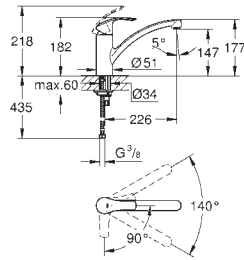

30 260 002 **chrome** **115.00**

Eurosmart
Single-lever sink mixer 1/2"
low spout
single hole installation
GROHE StarLight finish
GROHE SilkMove ES 35 mm ceramic cartridge
with energy saving function via cold start
adjustable flow rate limiter
swivel cast spout
swivel area 140°
GROHE Zero separated inner water ways - lead and nickel free
mousseur with coin slot for tool free replacement
flexible connection hoses
rapid installation system
min. recommended pressure 1.0 bar