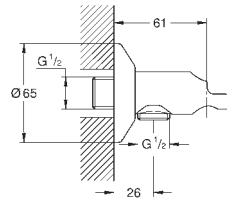

26 333 000 chrome 75.00

Valve
with wall shower holder
escutcheon
connection thread 1/2"
GROHE StarLight chrome finish
Please refer to local norms regarding installation.

SHOWERS