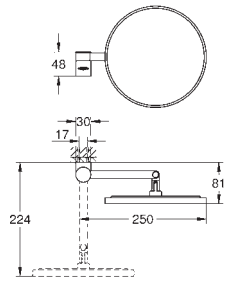

Ref. No. Colour Price netto (€)

41 077 000	chrome	133.33
41 077 DC0	supersteel	190.83
41 077 BE0	polished nickel	199.17
41 077 EN0	brushed nickel	215.83
41 077 GL0	cool sunrise	199.17
41 077 GN0	brushed cool sunrise	215.83
41 077 DA0	warm sunset	199.17
41 077 DL0	brushed warm sunset	215.83
41 077 A00	hard graphite	199.17
41 077 AL0	brushed hard graphite	215.83

Selection

Shaving mirror

material: glass / metal

without lights

magnification: x 7

concealed fastening

GROHE StarLight chrome finish