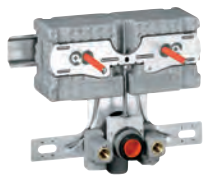

Uniset
Element for bidet with EPS housing
sound-insulating EPS module for
masonry-in with closed surface
rail adaptors for modular fixing
for single or series installation
wall rail with fixing accessories for
single installation
bidet fixing bolts
height adjustable fitting and
outlet connections
HT-outlet bend Ø 50 mm
seal Ø 32 mm
2 variable fitting connections
fixing material for bidet
for on-the-wall installation please order support feet 37 304 000 (sold separately)

38 703 000

*