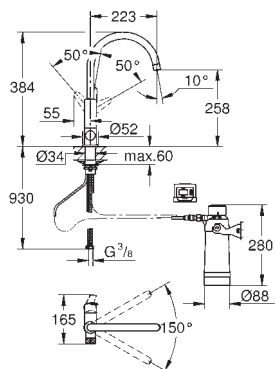

**GROHE Blue Pure BauCurve
Starter Kit**

consisting of:

GROHE Blue single-lever sink mixer
with filter function

single hole installation

C-spout

separate handle for filtered water

headpart 1/2"

GROHE StarLight chrome finish

GROHE SilkMove 28 mm ceramic cartridge

swivel tubular spout

swivel area 150°

separate inner water ways for filtered

and non-filtered water

flexible connection hoses

GROHE Blue filter head

GROHE Blue activated carbon filter for premium taste

capacity 3000 l

filter exchange timer including 2 x AA batteries