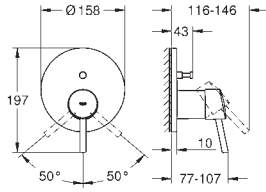

GROHE CONCETTO

Ref. No. Colour Price netto (€)

24 054 001 chrome 146.00

Concetto
Single-lever mixer with 2-way diverter
set for final installation for
GROHE Rapido SmartBox 35 600 000
GROHE SilkMove 46 mm ceramic cartridge
GROHE StarLight chrome finish
wall escutcheon with **GROHE QuickFix** (covered
escutcheon- and shaft sealing, covered fixing)
metal escutcheon, retroactively 6° adjustable
metal lever
automatic 2-way diverter
flow performance:
outlet B = 27 l/min, outlet C = 27 l/min
without roughing-in-set

35 600 000 chrome 70.00
GROHE Rapido SmartBox universal rough-in box for concealed installation