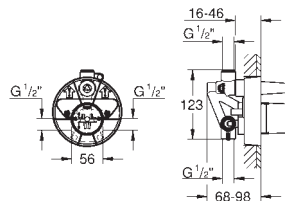

33 965 000

*

Single-lever mixer 1/2", concealed body

for bath and shower
without finishing trim set
wall installation
GROHE SilkMove 46 mm ceramic cartridge
adjustable flow rate limiter
top and bottom outlet 1/2"
diverter in set for final installation
clockwise thread
fastening loops