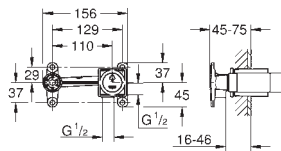

Single-lever mixer 1/2", concealed body
for 2-hole basin mixers
wall installation
without finishing trim set
GROHE SilkMove 35 mm ceramic cartridge
adjustable flow rate limiter
installation depth 45 to 75 mm
DR-brass
installation device

23 117 000	chrome	671.00
23 117 DC0	supersteel	805.00
23 117 A00	hard graphite	862.00
23 117 AL0	brushed hard graphite	920.00