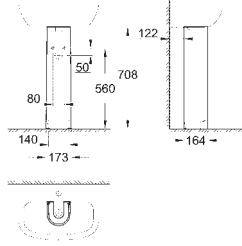

39 425 000 **alpine white** **38.00**
Bau Ceramic
Full pedestal
including fixation set
sanitary ware
30 pieces per pallet