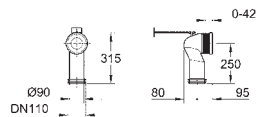

55.00

WC connection outlet
horizontal and vertical
length adjustable
60 to 105 mm from wall

39 457 000

56.00

WC connection outlet
vertical
length adjustable
93.5 to 137 mm from wall

49 532 000

9.60

Escutcheon
for 39 457 000