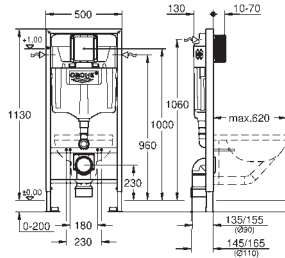

GROHE RAPID SL FOR WC

Ref. No.

Colour

Price netto (€)

38 528 001

255.00