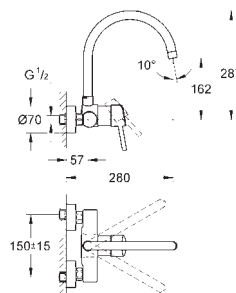

32 667 001 chrome 178.00

Concetto
Single-lever sink mixer 1/2"
wall mounted
GROHE StarLight finish
GROHE SilkMove 46 mm ceramic cartridge
mousseur
adjustable flow rate limiter
swivel tubular spout
swivel area 360°
projection 223 mm
S-unions