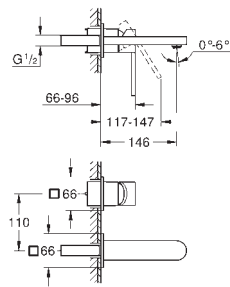

29 303 003 **chrome** **220.00**
29 303 DC3 **supersteel** **308.00**
29 303 AL3 **brushed hard graphite** **352.00**

GROHE Plus
Two-hole basin mixer
M-Size
wall mounted
set for final installation for
23 200
without concealed body
metal escutcheon
metal lever
GROHE StarLight chrome finish
GROHE EcoJoy SpeedClean mousseur 5.7 l/min
GROHE AquaGuide adjustable mousseur
centre distance 110 mm
projection 147 mm
min. recommended pressure 1.0 bar

29 306 003 **chrome** **239.00**
ditto, projection 203 mm