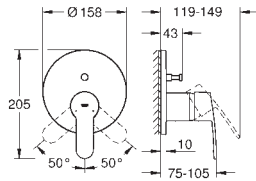

24 052 002 chrome 144.00

Eurostyle Cosmopolitan
Single-lever mixer with 2-way diverter
set for final installation for
GROHE Rapido SmartBox 35 600 000
GROHE SilkMove 46 mm ceramic cartridge
GROHE StarLight chrome finish
wall escutcheon with **GROHE QuickFix** (covered
escutcheon- and shaft sealing, covered fixing)
metal escutcheon, retroactively 6° adjustable
metal lever
automatic 2-way diverter
flow performance:
outlet B = 27 l/min, outlet C = 27 l/min
without roughing-in-set

35 600 000 chrome 70.00
GROHE Rapido SmartBox universal rough-in box for concealed installation