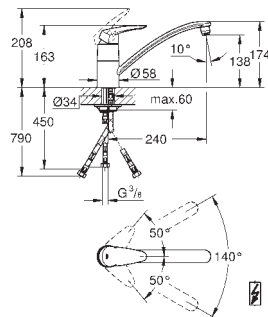

GROHE EURODISC

Ref. No.

Colour

Price netto (€)

33 770 001

chrome

217.00

Eurodisc
Single-lever sink mixer 1/2"
 low spout
single hole installation
GROHE StarLight finish
GROHE SilkMove 35 mm ceramic cartridge
 mousseur
 adjustable flow rate limiter
 swivel tubular spout
 swivel area 140°
 with stop restriction
 flexible connection hoses
 rapid installation system