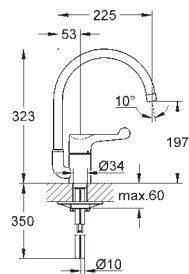

33 912 000

chrome

288.00

Euroeco Special
Single-lever sink mixer 1/2"
single hole installation
GROHE StarLight chrome finish
ceramic cartridge
adjustable flow rate limiter
adjustable temperature limiter
laminar flow straightener 9 l/min
swivel tubular spout
metal lever
lever length 120 mm
temperature limiter
Attention: old product