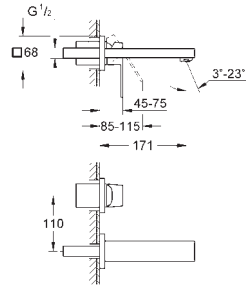

Ref. No. Colour Price netto (€)

19 895 000	chrome	272.00
19 895 DC0	supersteel	322.00
19 895 AL0	brushed hard graphite	368.00

Eurocube
Two-hole basin mixer
S-Size
wall mounted
set for final installation for 23 200
without concealed body
metal escutcheon
metal lever

GROHE StarLight chrome finish
GROHE AquaGuide adjustable mousseur
centre distance 110 mm
projection 171 mm
min. recommended pressure 1.0 bar

23 447 000	chrome	285.00
23 447 DC0	supersteel	338.00
23 447 AL0	brushed hard graphite	386.00
ditto, projection 231 mm		

23 200 002		207.00