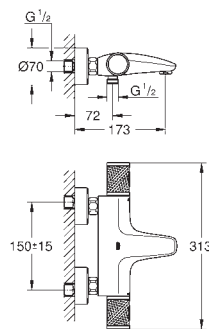

Grotherm 1000 Performance
Thermostatic bath mixer 1/2"
wall mounted

GROHE CoolTouch safety housing

GROHE StarLight chrome finish

GROHE SafeStop at 38°C

GROHE SafeStop Plus optional temperature limiter at 43°C included

GROHE TurboStat compact cartridge

with wax thermostatic element

GROHE ProGrip with knurl structure

integrated mixed water shut off

GROHE AquaDimmer Eco with multiple function:

- integrated GROHE EcoButton

(economy button with economy stop for shower)

- flow control

- diverter: bath/shower

shower bottom outlet 1/2"

mousseur

built-in non return valves

dirt strainers

protected against backflow

S-unions

metal escutcheon

GROHE EcoJoy technology for less water and perfect flow

34 783 000

chrome

216.00