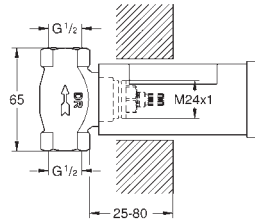

29 800 002

20.00

Concealed valve 1/2"

pre-assembled headpart 1/2"
short spindle, protection sleeve
threaded union 1/2", DR-brass
allows for waterproofing of wall construction surrounding the concealed body
with sealing sleeve

29 802 002

39.00

ditto, 3/4", pre-assembled headpart 3/4", thread union 3/4"

29 805 002

65.00

ditto, 1", pre-assembled headpart 1", thread union 1"