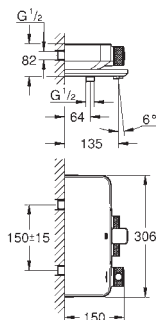

34 718 000 chrome 333.00

Grotherm SmartControl
Thermostatic bath mixer 1/2"
wall mounted
GROHE CoolTouch no risk of scalding
GROHE StarLight chrome finish
GROHE SafeStop at 38°C
GROHE SafeStop Plus optional temperature limiter at 43°C included
GROHE TurboStat compact cartridge
with wax thermoelement
GROHE ProGrip with knurl structure
GROHE SmartControl push for ON-OFF, turn for
volume adjustment from EcoJoy to full flow
integrated **GROHE EasyReach** shower tray
shower bottom outlet 1/2"
bath spout with mousseur
built-in non return valves and dirt strainers
protected against backflow