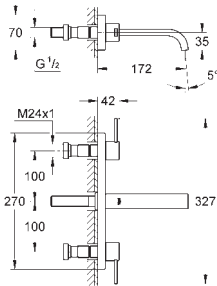

Ref. No. Colour Price netto (€)

20 189 000 chrome 564.00

Allure
Three-hole basin mixer 1/2"
S-Size
wall mounted
without concealed body
set for final installation for
29 025 002
with lever handles, with metal plate
valves hot/cold with ceramic headparts 1/2" - 90°
GROHE StarLight chrome finish
flow limiter 8 l/min.
spout with mousseur, centre distance 200 mm
projection 172 mm,

20 193 000 chrome 706.00
ditto, projection 220 mm