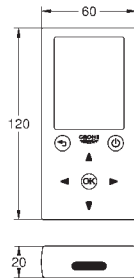

SPECIAL FITTINGS

GROHE EUROSMART COSMOPOLITAN E

Ref. No.

Colour

Price netto (€)

36 407 001

360.00

Remote control