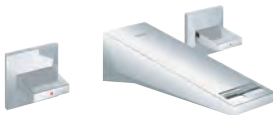

20 346 000	chrome	643.00
20 346 DC0	supersteel	901.00
20 346 A00	hard graphite	965.00
20 346 AL0	brushed hard graphite	1,030.00

Allure Brilliant
Three-hole basin mixer 1/2"
S-Size
wall mounted
without concealed body
set for final installation for
29 025 002
valves hot/cold with ceramic headparts 1/2" - 90°
GROHE StarLight chrome finish
GROHE EcoJoy 5.0 l/min. flow limiter
projection 161 mm
min. recommended pressure 1.0 bar

20 348 000	chrome	684.00
20 348 DC0	supersteel	958.00
20 348 A00	hard graphite	1,030.00
20 348 AL0	brushed hard graphite	1,090.00

ditto, projection 210 mm