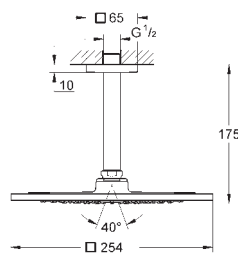

26 071 000 chrome 476.00

Rainshower F-Series 10"
Head shower set ceiling 142 mm, 1 spray
consisting of:
head shower Rainshower F-Series 254 (27 285 000)
material: metal
1 spray:
Rain
Rainshower shower arm ceiling 142 mm (27 485 000)
GROHE EcoJoy 9,5 l/min flow limiter
GROHE DreamSpray perfect spray pattern
GROHE StarLight chrome finish
SpeedClean anti-lime system
suitable for instantaneous heater
min. recommended pressure 1.0 bar