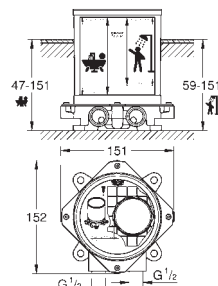

29 086 000		301.00

Rough-in set 1/2"
for floor-mounted tub spouts and mixers
without finishing trim set
installation plate with 360° horizontal and
3° vertical adjustment
installation depth 47-151 mm
depth compensation 104 mm
two 1/2" female connections (hot/cold supplies)
flushing plug