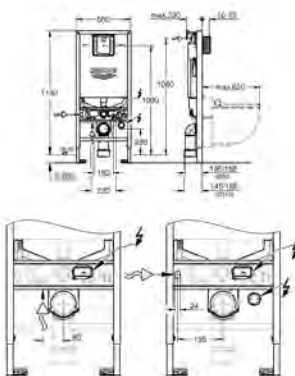

**Rapid SLX
3-in-1 set for WC, 1.13 m installation height
with flushing cistern GD 2, 6 - 9 l**

consisting of:
Rapid SLX element for WC (39 596 000) with integrated power socket
Rapid SL wall brackets (38 558 00M)
WC set for noise protection (37 131 000)
including flow manager