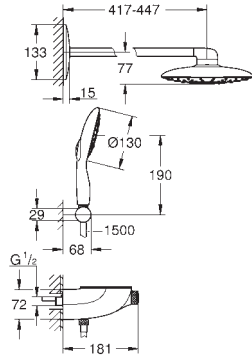

GROHE RAINSHOWER SMARTCONTROL SYSTEM

Ref. No.

Colour

Price netto (€)

26 446 000

chrome

1,180.00

Rainshower System SmartControl Mono 360
Combi shower system with thermostat, exposed/concealed
consisting of:

exposed/concealed SmartControl thermostat
allows change between:
head shower Rainshower Mono 360 with horizontal
450 mm shower arm, spray plate chrome
GROHE PureRain/GROHE Rain O² spray*
Power&Soul 130 hand shower, spray plate white (27 673 LS0)
hand shower wall holder (27 055)
Silverflex shower hose 1.500 mm (28 364)
minimum flow rate 10 l/min.

GROHE DreamSpray perfect spray pattern
GROHE StarLight chrome finish
GROHE CoolTouch no risk of scalding
GROHE TurboStat compact cartridge
with wax thermoelement
GROHE EcoJoy technology for less water and perfect flow
GROHE SafeStop at 38°C
GROHE SafeStop Plus optional temperature limiter at 43°C included
GROHE SmartControl push for ON-OFF, turn for
volume adjustment from EcoJoy to full flow
GROHE EasyReach shower tray
SpeedClean anti-lime system
Inner WaterGuide for a longer life
Twistfree to prevent hose from twisting
requires rough-in set 26 264 001 and concealed unit
26 449 000 – all to be ordered separately

* to be decided at first installation; factory default
setting: GROHE PureRain