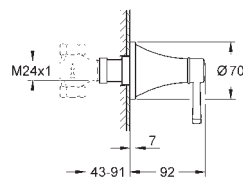

19 944 000 chrome 95.00
19 944 IG0 chrome/gold 123.00

Grandera
Volume Control Trim
set for final installation for
35 028 000
29 032 000 (preassembled headpart 1/2")
29 068 000 (preassembled ceramic headpart 1/2" -
not to be used for the main line shut-off)
GROHE StarLight chrome finish
installation depth infinitely adjustable
43 - 91 mm
for use with rough-in valve (35 029)