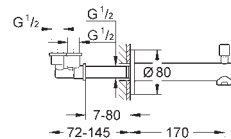

Concetto
Bath spout with diverter
wall mounted
GROHE StarLight chrome finish
mousseur
automatic diverter: bath/shower
male thread 1/2"