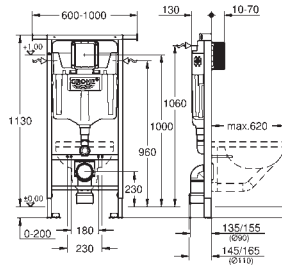

GROHE RAPID SL FOR WC

Ref. No.

Colour

Price netto (€)

38 588 001

370.00

Rapid SL

Element for WC, 1.13 m installation height, for shaft installation with flushing cistern GD 2, 6 - 9 I

for shaft installation 800 - 1100 mm width
powder coated steel frame, self-supporting
for dry-cladding, completely pre-assembled
with fixed connections
quick adjustment, lockable
fixing material
2 WC fixing bolts
fixing device for ceramic
distance of fixing bolts 180/230 mm
outlet bend Ø 90 mm
depth adjustable
reducer Ø 90/110 mm
inlet and outlet connecting set

flushing cistern GD 2, 6 - 9 I, containing following features:

adjustment ex factory 6 l and 3 l
pneumatic discharge valve offering 3 modes of operation: dual flush or start/stop or single flush
water supply from left/right or back
low noise (group I acc. to German Noise Specification)
insulated against condensation
1/2" water supply connection including integrated angle valve and push fit flexible hose union
no tools required for the installation
of the inspection shaft incl. protection during construction phase
for vertical or horizontal use

for mounting of small flush plates please order revision shaft 40 911 000 (sold separately)

38 994 000

337.00

Rapid SL

Element for WC with flushing cistern 80 mm, 1.13 m installation height element width 0.62 m

for small, narrow bathrooms
for on-the-wall installations or studded walls
powder coated steel frame, self-supporting
for dry-cladding, completely pre-assembled
with fixed connections
quick adjustment, lockable
fixing material
TÜV approved
2 WC fixing bolts
fixing device for ceramic
distance of fixing bolts 180/230 mm
PP outlet bend Ø 90 mm
depth adjustable
PP reducer Ø 90/110 mm
inlet and outlet connecting set

flushing cistern 80 mm, 6 - 9 I, containing following features:

adjustment ex factory 6 l and 3 l
pneumatic discharge valve offering 3 modes of operation: dual flush or start/stop or single flush
water supply from top or back
low noise (group I acc. to German Noise Specification)
insulated against condensation
water supply 1/2" and push fit flexible hose union
no tools required for the installation
of the inspection shaft incl. protection during construction phase
for vertical use

including wall brackets 38 558 00M for on-the-wall installation
for mounting of small flush plates please order revision shaft 40 949 000 (sold separately)