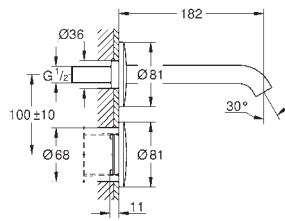

36 447 000

chrome

701.00

Essence E

Infra-red electronic wall basin tap without mixing device

with infrared sensor for bi-directional communication for monitoring, configuration and service purpose for cold or premixed water with transformer 100-230 V AC, 50-60 Hz, 6 V DC laminar spray regulator 5.0 l/min
7 pre-set programs:
auto flush
thermal disinfection
cleaning mode
additional functions and precise settings by remote control 36 407
set for final installation
for use with Rapid SL 38 748 002 or roughing-in set 36 264 001
CE approved
acoustic group I in accordance with DIN 4109
min. recommended pressure 1.0 bar