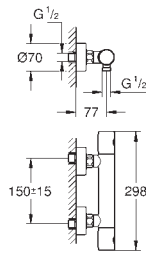

GROHE EUROSTYLE COSMOPOLITAN

Ref. No.

Colour

Price netto (€)

34 765 000

chrome

178.00

Grotherm 800 Cosmopolitan
Thermostatic shower mixer 1/2"

wall mounted

GROHE StarLight chrome finish

GROHE MetalGrip ergonomically shaped metal handles

GROHE SafeStop at 38°C

GROHE SafeStop Plus optional temperature limiter at 43°C included

GROHE TurboStat compact cartridge

with wax thermoelement

integrated mixed water shut off

volume handle with **GROHE EcoButton** (economy

button with individually adjustable economy stop)

ceramic headpart 1/2", 180°

shower bottom outlet 1/2"

built-in non return valves

dirt strainers

protected against backflow

S-unions

metal escutcheon

GROHE EcoJoy technology for less water and perfect flow

33 591 002

chrome

175.00