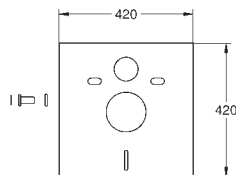

37 131 000

13.00

Set for noise protection

for WC
sound insulation
2 rubber pipes