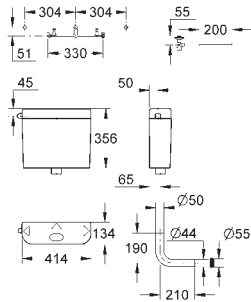

GROHE FLUSHING CISTERNS

Ref. No.

Colour

Price netto (€)

37 355 SH0

alpine white

94.00

Flushing cistern for WC

6 l flush
exposed installation
interruptible flush cycle
servo actuation
low level
made of ABS
low noise (group I acc. to German Noise Specification)
fully insulated against condensation
angle valve 1/2"
copper pipe
mounting template
flush pipe bend
WC inlet connector