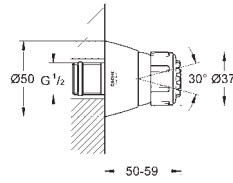

GROHE HEAD AND SIDE SHOWERS

Ref. No.

Colour

Price netto (€)

28 286 000

chrome

90.00

Relaxa 50
Side shower 2 sprays
Normal, Jet
ball-joint
GROHE StarLight chrome finish
SpeedClean anti-lime system
minimum flow rate 4,5 l/min.