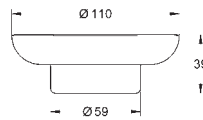

40 368 001 **glass clear** **5.74**

Essentials Soap dish

material: glass
fits in the following holders:
Essentials (40 369 xx1)
Essentials Cube (40 508)
Bau Cosmopolitan (40 585)
Essentials Authentic (40 652)