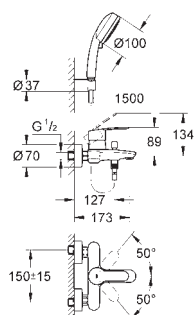

Eurostyle Cosmopolitan
Single-lever bath mixer 1/2"

wall mounted

metal lever

GROHE SilkMove 46 mm ceramic cartridge

GROHE StarLight chrome finish

adjustable flow rate limiter

automatic diverter: bath/shower

mousseur

integrated non-return valve in the shower outlet 1/2"

S-unions

protected against backflow

acoustic group I in accordance with DIN 4109

with shower set

hand shower Tempesta Cosmopolitan 100, 2 sprays (27 571)

wall shower holder (27 056)

Relaxaflex hose 1500 mm 1/2" x 1/2" (28 151)