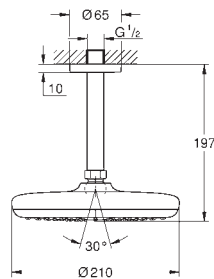

26 414 000 chrome 121.00

Tempesta 210
Head shower set ceiling 142 mm, 1 spray
consisting of:
head shower Tempesta 210 9.5 l/min (26 410)
1 spray:
Rain
Rainshower shower arm ceiling 142 mm (28 724 000)
GROHE EcoJoy 9,5 l/min flow limiter
GROHE DreamSpray perfect spray pattern
GROHE StarLight chrome finish
SpeedClean anti-lime system
Inner WaterGuide for a longer life
suitable for instantaneous heater
min. recommended pressure 1.0 bar

26 413 000 chrome 116.00
ditto, with non-restricted flow

SHOWERS