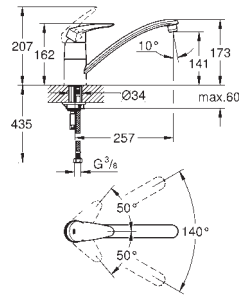

GROHE EURODISC

Ref. No.

Colour

Price netto (€)

33 770 001

chrome

217.00

Eurodisc
Single-lever sink mixer 1/2"
low spout
single hole installation
GROHE StarLight finish
GROHE SilkMove 35 mm ceramic cartridge
mousseur
adjustable flow rate limiter
swivel tubular spout
swivel area 140°
with stop restriction
flexible connection hoses
rapid installation system