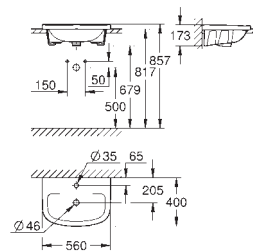

39.00

Bau Ceramic Wash basin 60
wall hung
1 hole punched with overflow
609 x 442 mm
sanitary ware
18 pieces per pallet

39 440 000

alpine white

38.00

Bau Ceramic Wash basin 55
wall hung
1 hole punched with overflow
553 x 386 mm
sanitary ware
21 pieces per pallet