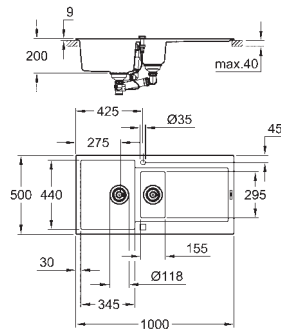

GROHE QuickFix installation system

sink mountable left or right
cut-out: 980 x 480 mm
drainer: automatic waste fitting
accessories included: automatic waste fitting,
waste kit, basket strainer waste, mounting set
amount of fasteners included (top mount): 12