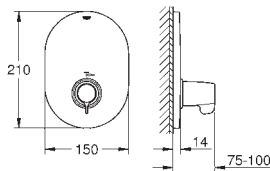

**Grohtherm Special
Central thermostatic mixer**
set for final installation for
GROHE Rapido T 35 500 000
without concealed body
escutcheon- and shaft-sealing
covered connections
ergonomic metal wing handle
Temperature scale handle with
pre-adjustable safety stop between
35°C and 43°C
metal temperature safety stop
easy thermal disinfection via optional key 47 994 000
GROHE StarLight chrome finish
GROHE SafetyPlus

35 500 000 chrome 250.00
GROHE Rapido T thermostatic mixer for concealed installation

35 500 000 250.00