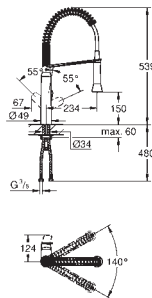

31 379 000	chrome	694.00
31 379 DC0	supersteel	934.00
31 379 A00	hard graphite	846.00
31 379 AL0	brushed hard graphite	907.00

K7
Single-lever sink mixer 1/2"
single hole installation
GROHE StarLight finish
GROHE SilkMove 35 mm ceramic cartridge
professional spray
diverter: mousseur/**SpeedClean** shower jet
automatic return to mousseur
metal spray
adjustable flow rate limiter
swivel spout
swivel area 140°
protected against backflow
flexible connection hoses
rapid installation system
min. recommended pressure 1.0 bar