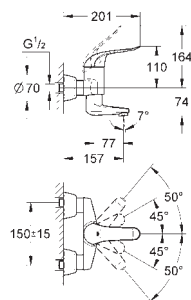

32 779 000 chrome 254.00
ditto, with lockable S unions, projection 221 mm

32 770 000 chrome 213.00

Euroeco Special
Single-lever basin mixer 1/2"
wall mounted
GROHE StarLight chrome finish
GROHE SilkMove 46 mm ceramic cartridge
GROHE EcoJoy technology for less water and perfect flow
adjustable flow rate limiter
adjustable temperature limiter
adjustable minimum flow rate
approx. 2.5 l/min
laminar flow straightener 9 l/min
cast swivel spout, lockable
projection 157 mm
metal lever
lever length 120 mm
S-unions