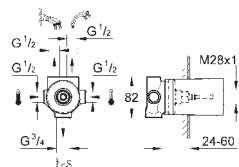

29 708 000 **237.00**

5-way diverter
concealed body, 1/2"
without finishing trim set
wall installation
with ceramic sealing discs
connection cold and hot 1/2"
2 outlets 1/2"
bath outlet 3/4"
protection sleeve
installation depth infinitely adjustable
24-60 mm
DR-brass