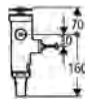

43 996 000

204.00

Flush valve for WC
concealed installation
3/4"

retrofit for 677.00.200/677.03.200/680.00.200
without stop valve
without flush pipe