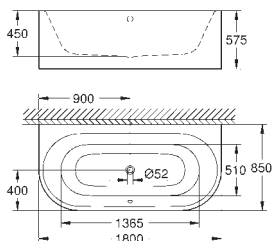

39 622 000

alpine white

4,500.00

**Essence
Bathtub**

back-to-wall
180 x 85 cm
height 57.5 cm
with overflow
sanitary titan steel
suitable for Talento waste sets (28 943 000 + 19 025 000)
suitable for waste set Viega Multiplex Trio (functional unit 6161.62/727970 + chrome parts Visign MT3 6161.13/725792)
includes noise suppression mats