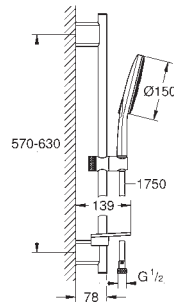

GROHE RAINSHOWER SMARTACTIVE

Ref. No.

Colour

Price netto (€)

26 592 LS0

moon white

172.00

**Rainshower SmartActive 150
Shower rail set 3 sprays**

consisting of:

hand shower Rainshower SmartActive 150 (26 590)
shower rail 600 mm

with wall holders made of metal

Silverflex shower hose 1750 mm (28 388 000)

GROHE EasyReach tray

GROHE EcoJoy 9,5 l/min flow limiter

GROHE DreamSpray perfect spray pattern

GROHE StarLight finish

GROHE QuickFix Plus adjustable distance between brackets
for adaption to existing drilling holes

GROHE TileFix adjustable depth on upper and lower bracket

SpeedClean anti-lime system

Inner WaterGuide for a longer life

Twistfree to prevent hose from twisting

suitable for instantaneous heater

min. recommended pressure 1.0 bar