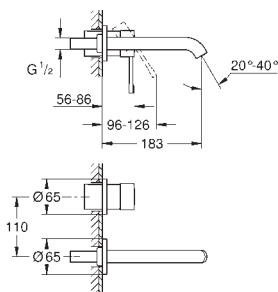

Essence
Two-hole basin mixer
M-Size
 wall mounted
 set for final installation for 23 571 000
 without concealed body
 metal escutcheon
 metal lever
GROHE StarLight chrome finish
 GROHE EcoJoy mousseur 5.7 l/min
GROHE AquaGuide adjustable mousseur
 centre distance 110 mm
 projection 183 mm