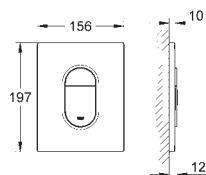

38 732 BR0 titanium 124.00
ditto, with anti-fingerprint surface

38 844 000 chrome 71.00
38 844 SH0 alpine white 63.00
38 844 P00 matt chrome 72.00

**Arena Cosmopolitan
Wall plate**
for dual flush or start & stop actuation
for pneumatic discharge valve AV1
vertical installation
156 x 197 mm
made of ABS
GROHE EcoJoy technology for less water and perfect flow
GROHE StarLight chrome finish