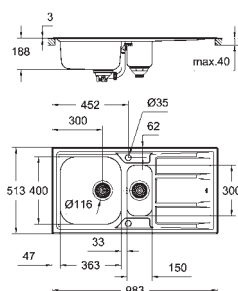

31 569 SDO

stainless steel

257.50

K400+

Stainless steel sink with drainer

model: K400+ 60-S 98.3/51.3 1.5 rev

mounting type: flat edge

material: stainless steel AISI 316 (V4A)

material thickness: 0.7 mm

GROHE StarLight finish

finish: satin finish

GROHE Whisper

min. cabinet size: 600 mm

dimensions: 983 x 513 mm

1 bowl: 363 x 400 x 188 mm

0.5 bowl: 150 x 300 x 188 mm

outer radius: R10, inner bowl radius: R95

GROHE QuickFix installation system

sink mountable left or right

cut-out: 950 x 480 mm

drilling holes: 2 x 35 mm

drainer: automatic waste fitting

accessories included: waste kit, basket

strainer waste, mounting set

amount of fasteners included (flat edge): 18