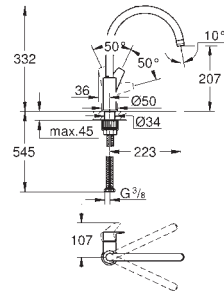

31 367 001

chrome

86.00

BauEdge

Single-lever sink mixer 1/2"

high spout

single hole installation

GROHE StarLight finish

GROHE Longlife 28 mm ceramic cartridge

GROHE Zero separated inner water ways - lead and nickel free

spout with mousseur

swivel tubular spout

swivel area 360°

flexible connection hoses

rapid installation system

GROHE QuickFix Plus ultra fast and simple installation - no tools needed

min. recommended pressure 1.0 bar