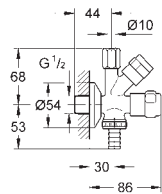

41 073 000 chrome 29.00

Original WAS combination service valve 1/2"
wall mounted
Cartridge headpart for closable
copper pipe connection
grease chamber headpart 3/8" for closable hose connection
non-return valve type EB
protected against backflow
GROHE StarLight finish

41 082 000 chrome 59.00
ditto, 1/2", with pipe ventilating valve