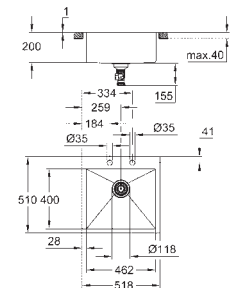

31 583 SD1

stainless steel

482.50

K800

Stainless steel sink

model: K800 60-S 51.8/51 1.0

mounting type: top mount or flush mount

material: stainless steel AISI 304 (V2A)

material thickness: 1 mm

GROHE StarLight finish

finish: satin finish

GROHE Whisper

min. cabinet size: 600 mm

dimensions: 518 x 510 mm

1 bowl: 462 x 400 x 200 mm

outer radius: R3, inner bowl radius: R10

GROHE QuickFix installation system

cut-out (top mount): 503 x 495 mm

waste: Ø 3.5"/90 mm waste strainer with automatic waste fitting

accessories included: automatic waste fitting,

waste kit, basket strainer waste, mounting set

amount of fasteners included (top mount): 8

KITCHEN
FITTINGS