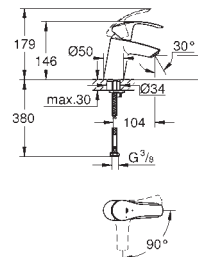

32 154 002 **chrome** **73.00**

Eurosmart
Single-lever basin mixer 1/2"
S-Size
single hole installation
metal lever
GROHE SilkMove ES 35 mm ceramic cartridge
with energy saving function via cold start
adjustable flow rate limiter
with temperature limiter
GROHE StarLight chrome finish
GROHE EcoJoy mousseur 5.7 l/min
GROHE QuickFix rapid installation system
smooth body
flexible connection hoses