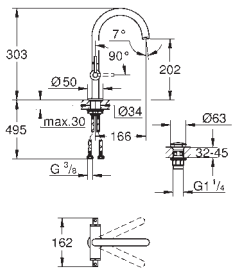

21 022 003	chrome	378.00
21 022 DC3	supersteel	527.00
21 022 GL3	cool sunrise	564.00
21 022 DA3	warm sunset	564.00
21 022 AL3	brushed hard graphite	602.00

Atrio
One-hole basin mixer, 1/2"
L-Size
ceramic headparts 1/2", 90°
GROHE StarLight chrome finish
GROHE EcoJoy 5.7 l/min laminar mousseur
rapid installation system
swivel tubular spout
with mousseur and stop limiter
Push-open waste set 1 1/4"
flexible connection hoses
with lever handles
Two different sets of caps included. One set with „H“ and „C“ marking, one set without marking.