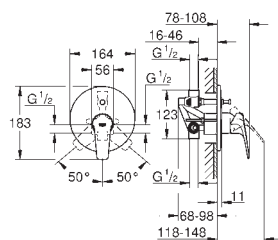

29 113 000 chrome 128.00

BauFlow
Single-lever bath mixer
concealed installation
consisting of:
set for final installation
concealed body (33 963)
metal lever
GROHE Longlife 46 mm ceramic cartridge
GROHE StarLight chrome finish
adjustable flow rate limiter
automatic diverter: bath/shower
escutcheon- and shaft-sealing
metal wall escutcheon