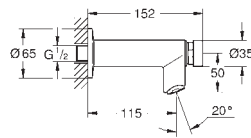

36 266 000

chrome

101.00

**Euroeco Cosmopolitan T
Self-closing pillar tap 1/2"**

marking: blue/red

GROHE StarLight chrome finish

GROHE EcoJoy technology for less water and perfect flow
flow limiter 5.7 l/min
escutcheon