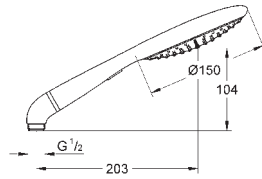

GROHE RAINSHOWER

Ref. No.

Colour

Price netto (€)

27 272 000

chrome

101.00

Rainshower Solo 150
Hand shower 2 sprays

eco function (reduction of flow rate)
elbow adapter for the combination of hand showers with shower sets
GROHE EcoJoy technology for less water and perfect flow
GROHE DreamSpray perfect spray pattern
GROHE StarLight chrome finish
SpeedClean anti-lime system
Inner WaterGuide for a longer life
suitable for instantaneous heater