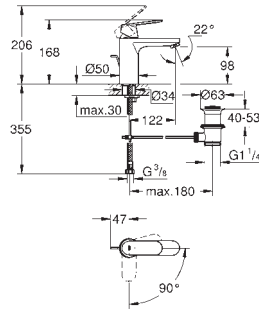

GROHE SILKMOVE ES

Ref. No. Colour Price netto (€)

23 396 00E **chrome** **100.00**

Eurosmart Cosmopolitan
Single-lever basin mixer 1/2"
M-Size
single hole installation
metal lever
GROHE SilkMove ES 35 mm ceramic cartridge
with energy saving function via cold start
adjustable flow rate limiter
adjustable minimum flow rate
approx. 2.5 l/min
GROHE StarLight chrome finish
temperature limiter
GROHE EcoJoy mousseur 5.7 l/min
GROHE QuickFix installation system
with centering support
pop-up waste set 1 1/4"
flexible connection hoses
min. recommended pressure 1.0 bar

23 397 00E **chrome** **97.00**

ditto, with retractable chain

23 398 00E **chrome** **96.00**

ditto, smooth body