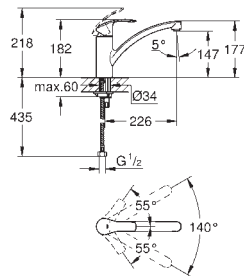

32 534 002 **chrome** **97.00**

Eurosmart
Single-lever sink mixer 1/2"
low spout
single hole installation
GROHE StarLight finish
GROHE SilkMove 35 mm ceramic cartridge
adjustable flow rate limiter
swivel cast spout
swivel area 140°
GROHE Zero separated inner water ways - lead and nickel free
mousseur with coin slot for tool free replacement
flexible connection hoses
rapid installation system
integrated temperature limiter