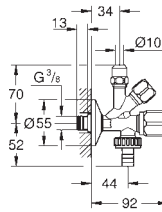

22 034 000 chrome 23.00

Original WAS combination service valve 3/8"
self-sealing connection thread
wall connection 3/8"
outlet thread 3/8"
with length compensation
with compression nut Ø 10mm
outlet 3/4"
with hose connection
grease chamber headpart
non-return valve type EB
long connecting shaft
ergonomic handles
marking: neutral
metal push-on escutcheon Ø 55 mm
for combination with pipe ventilating valve type HB 41 239 000

22 033 000 chrome 19.50
ditto, non self-sealing