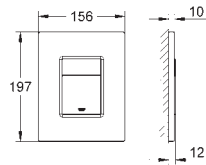

38 732 000 chrome 75.00
38 732 DC0 supersteel 121.00
38 732 SH0 alpine white 64.00
38 732 P00 matt chrome 60.00
38 732 BE0 polished nickel 124.00
38 732 EN0 brushed nickel 124.00
38 732 GL0 cool sunrise 126.00
38 732 GN0 brushed cool sunrise 124.00
38 732 DA0 warm sunset 126.00
38 732 DL0 brushed warm sunset 126.00
38 732 A00 hard graphite 124.00
38 732 AL0 brushed hard graphite 124.00

**Skate Cosmopolitan
Wall plate**
for dual flush or start & stop actuation
for pneumatic discharge valve AV1
vertical and horizontal installation
156 x 197 mm
made of ABS
GROHE StarLight chrome finish
GROHE EcoJoy technology for less water and perfect flow

38 732 BR0 titanium 124.00
ditto, with anti-fingerprint surface