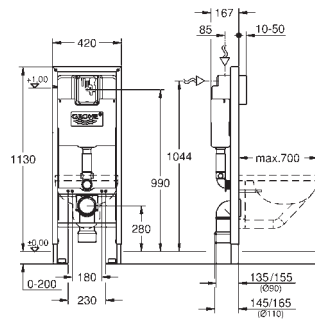

Rapid SL

Element for WC, 1.13 m installation height, 0.42 m width with flush cistern 6 l for WC bowls 70 cm projection

for on-the-wall installations or studded walls
powder coated steel frame, self-supporting
for dry-cladding, completely pre-assembled
with fixed connections

fixing material
TÜV approved
2 WC fixing bolts
fixing device for ceramic
distance of fixing bolts 180/230 mm
outlet bend Ø 90 mm
depth adjustable
reducer Ø 90/110 mm

inlet and outlet connecting set
pneumatic discharge valve offering 3 modes of operation: dual flush or start/stop or single flush
low noise (group I acc. to German Noise Specification)
insulated against condensation
1/2" water supply connection including integrated angle valve and push fit
flexible hose union

for on-the-wall installation please order wall brackets 38 558 00M (sold separately)
for the mounting of support rails for the disabled please order fixing element 38 559 001 (sold separately)

INSTALLATION
SYSTEMS