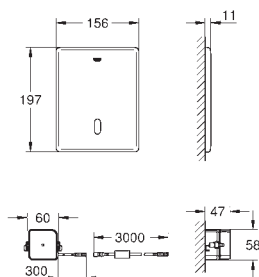

38 393 SD1

stainless steel

531.00

Tectron Skate

Infra-red electronic for WC flush valve

with transformer 100-230 V AC, 50-60 Hz, 6 V DC

concealed installation
front plate 156 x 197 mm

infra-red control
solenoid valve
7 pre-set programs:

CE approved