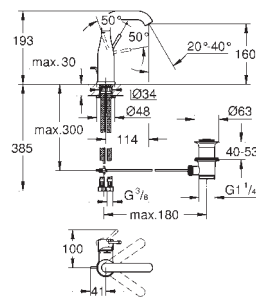

23 462 001 **chrome** **189.00**
23 462 DC1 **supersteel** **228.00**
23 462 BE1 **polished nickel** **244.00**
23 462 EN1 **brushed nickel** **261.00**
23 462 GL1 **cool sunrise** **249.00**
23 462 GN1 **brushed cool sunrise** **261.00**
23 462 DA1 **warm sunset** **249.00**
23 462 DL1 **brushed warm sunset** **266.00**
23 462 A01 **hard graphite** **245.00**
23 462 AL1 **brushed hard graphite** **266.00**

Essence
Single-lever basin mixer 1/2"
M-Size
single hole installation
metal lever
GROHE SilkMove 28 mm ceramic cartridge
with temperature limiter
GROHE StarLight chrome finish
GROHE EcoJoy mousseur 5.7 l/min
GROHE AquaGuide adjustable mousseur
GROHE QuickFix Plus installation system
swivel spout with mousseur and stop limiter
pop-up waste set 1 1/4"
flexible connection hoses
min. recommended pressure 1.0 bar