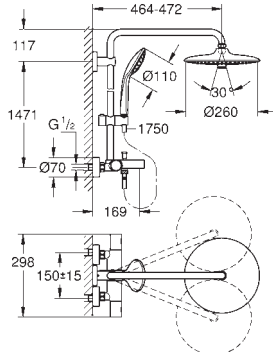

GROHE EUPHORIA SYSTEM

Ref. No.

Colour

Price netto (€)

27 475 001

chrome

642.00

Euphoria System 260