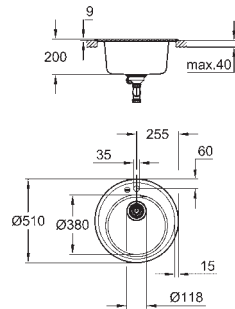

GROHE QuickFix installation system

sink mountable left or right
cut-out: 1140 x 480 mm
drainer: automatic waste fitting
accessories included: automatic waste fitting,
waste kit, basket strainer waste, mounting set
amount of fasteners included (top mount): 10