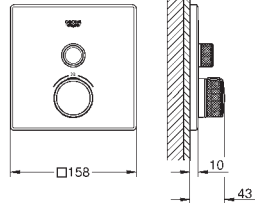

GROHE GROHTHERM SMARTCONTROL

Ref. No. Colour Price netto (€)

29 123 000	chrome	450.00
29 123 DC0	supersteel	593.00
29 123 GN0	brushed cool sunrise	677.00
29 123 DL0	brushed warm sunset	677.00
29 123 A00	hard graphite	635.00
29 123 AL0	brushed hard graphite	677.00

Grotherm SmartControl

Thermostat for concealed installation with one valve

set for final installation for
GROHE Rapido SmartBox 35 600 000
metal wall escutcheon with **GROHE QuickFix**
(covered escutcheon and shaft sealing, covered
fixing), retroactively 6° adjustable

GROHE StarLight chrome finish

GROHE SmartControl push for ON-OFF, turn for
volume adjustment from EcoJoy to full flow
exchangeable symbols

GROHE TurboStat compact cartridge
with wax thermoelement

GROHE ProGrip with knurl structure

GROHE SafeStop at 38°C

GROHE SafeStop Plus optional temperature limiter at 43°C or 46°C included

built-in non return valves and dirt strainers

without roughing-in-set

flow performance:

outlet A (to external shut-off) = 34 l/min

outlet B/C = 29 l/min

35 600 000	chrome	70.00
GROHE Rapido SmartBox universal rough-in box for concealed installation		

29 124 000	chrome	492.00
29 124 DC0	supersteel	645.00
29 124 GN0	brushed cool sunrise	737.00
29 124 DL0	brushed warm sunset	737.00
29 124 A00	hard graphite	691.00
29 124 AL0	brushed hard graphite	737.00

Grotherm SmartControl

Thermostat for concealed installation with 2 valves

set for final installation for
GROHE Rapido SmartBox 35 600 000
metal wall escutcheon with **GROHE QuickFix**
(covered escutcheon and shaft sealing, covered
fixing), retroactively 6° adjustable

GROHE StarLight chrome finish

GROHE SmartControl push for ON-OFF, turn for
volume adjustment from EcoJoy to full flow
exchangeable symbols

GROHE TurboStat compact cartridge
with wax thermoelement

GROHE ProGrip with knurl structure

GROHE SafeStop at 38°C

GROHE SafeStop Plus optional temperature limiter at 43°C or 46°C included

built-in non return valves and dirt strainers

multiple outlets can be run simultaneously

without roughing-in-set

flow performance:

outlet B = 24 l/min

outlet C = 26 l/min

outlet B+C = 29 l/min

35 600 000	chrome	70.00
GROHE Rapido SmartBox universal rough-in box for concealed installation