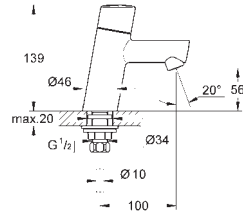

32 207 001 **chrome** **113.00**

Concetto
Pillar tap
XS-Size
single hole installation
metal lever
ceramic headparts 1/2", 90°
GROHE StarLight chrome finish
GROHE EcoJoy SpeedClean mousseur 5.7 l/min
union nut 1/2" x 10.5 mm
acoustic group I in accordance with DIN 4109