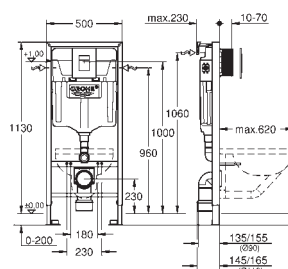

consisting of:
Rapid SL element for WC (38 528 001)
Skate Cosmopolitan flush plate, chrome (38 732 000)
Rapid SL wall brackets (38 558 00M)

38 772 10A

chrome

*

Rapid SL
3-in-1 set for WC, 1.13 m installation height
with flushing cistern GD 2, 6 - 9 l