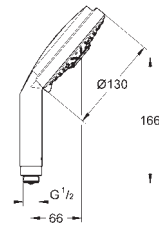

28 755 000 **chrome** **126.00**

Rainshower Cosmopolitan 130
Hand shower 3 sprays
Rain, Jet, Pure
GROHE StarLight chrome finish
SpeedClean anti-lime system
Inner WaterGuide for a longer life
universal mounting system, fitting all standard shower hoses
suitable for instantaneous heater
minimum flow rate 5 l/min.