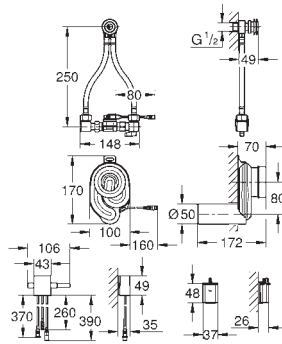

**Temperature sensor for urinal
6 V lithium battery, type CR-P2**

with water connection set and stop valve

siphon with temperature sensor
cartridge with solenoid valve
and dirt strainer
flow pressure min 0.5 bar
operating pressure max 10 bar

7 pre-set programs:
auto flush
cleaning mode
pre-flush on/off

CE approved

only for certain urinal ceramics, check online TPI