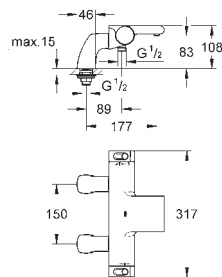

Grotherm 2000

Thermostatic bath mixer 1/2"

pillar installation

GROHE CoolTouch safety housing

GROHE StarLight chrome finish

GROHE Aqua Paddle ergonomically shaped handles

GROHE TurboStat compact cartridge

with wax thermoelement

GROHE SafeStop at 38°C

GROHE SafeStop Plus optional temperature limiter at 43°C included

integrated mixed water shut off

GROHE AquaDimmer Eco with multiple function:

- flow control

- diverter: bath/shower

- integrated Economy button

- (with economy stop for shower)

shower bottom outlet 1/2"

GROHE XL Waterfall

flow straightener

built-in non return valves

dirt strainers

protected against backflow

pillar unions with covered fixing

GROHE EcoJoy technology for less water and perfect flow