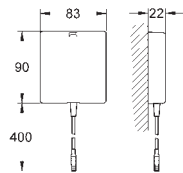

Switch-mode power supply

for one eye infra-red wash basin mixer
switch-mode power supply with operating
voltage 100-230 V AC, 50 - 60 Hz
for concealed socket with cover and strain relief