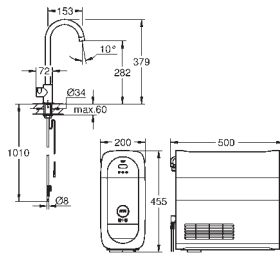

GROHE BLUE HOME

Ref. No.	Colour	Price netto (€)
31 498 001	chrome	1,660.00
31 498 DC1	supersteel	1,910.00
31 498 DA1	warm sunset	2,000.00
31 498 DL1	brushed warm sunset	2,080.00
31 498 A01	hard graphite	2,000.00
31 498 AL1	brushed hard graphite	2,080.00

GROHE Blue Home

Mono Starter kit

consisting of:

GROHE Blue Home Mono faucet with filter function

single hole installation

C-spout

push buttons for 3 types of filtered and chilled table water

still, medium, sparkling

GROHE StarLight finish

swivel tubular spout

swivel area 150°

GROHE Blue Home cooler

delivers 3 liters of chilled sparkling water per hour

180 Watt cooling unit, 230 V, 50 Hz

type of protection IP 21

CE approved

requires ventilation holes in the bottom of the kitchen cabinet

software set-up and monitoring of filter and CO₂ capacity

possible via GROHE Ondus app

with Bluetooth 4.0* and WIFI interface for wireless data communication

for Apple** and Android devices

Bluetooth range (max. 10 m) varies depending on used

materials and walls between transmitter and receiver

adjustable for GROHE Blue filter S-Size, GROHE Blue activated

carbon filter and GROHE Blue magnesium+ filter

GROHE Blue filter S-Size, filter head with

flexible water hardness adjustment

for regions with water hardness of more than 9° dKH

for regions with water hardness below 9° dKH please

order activated carbon filter 40 547 001

GROHE Blue 425 g CO₂ bottle

System requirements

Apple

iPhone with iOS 9.0 or higher

System requirements

Android

smart phone with Android 4.3 or higher

Mobile devices and GROHE Ondus App*** are not included in delivery and have to be ordered separately via an authorised Apple store/store/iTunes or Google Play store.

* The Bluetooth word mark and logos are registered trademarks owned by Bluetooth SIG, Inc. and any use of such marks by Grohe AG is under license. Other trademarks and trade names are those of their respective owners.

** Apple, the Apple logo, iPod, iPod Touch, iPhone and iTunes are trademarks of Apple Inc., registered in the U.S. and other countries. Apple is not responsible for the function of this device or its compliance with safety and regulatory standards.

*** Available for free via iTunes app or Google Play store.

This product includes an article which is declared as a hazardous substance. Find more information in the safety data sheet. You can download the safety data at: www.grohe.com/safety-data-sheets/