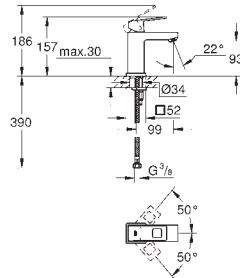

23 127 00E **chrome** **220.00**
Eurocube
Single-lever basin mixer 1/2"
S-Size
single hole installation
 metal lever
GROHE SilkMove 28 mm ceramic cartridge
 temperature limiter
GROHE StarLight chrome finish
GROHE EcoJoy SpeedClean mousseur 5.7 l/min
GROHE QuickFix Plus installation system
 pop-up waste set 1 1/4"
 flexible connection hoses
23 127 000 **chrome** **219.00**
23 127 DC0 **supersteel** **260.00**
23 127 AL0 **brushed hard graphite** **297.00**
ditto, with non-restricted flow