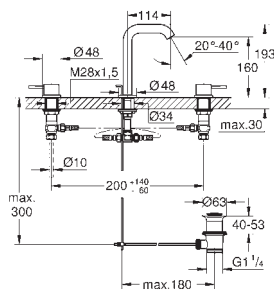

20 296 001

chrome

257.00

Essence

Three-hole basin mixer 1/2"

M-Size

metal lever

ceramic headparts 1/2", 90°