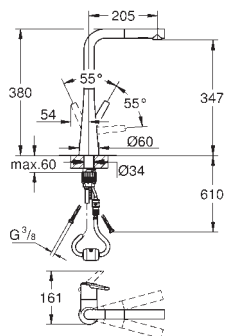

GROHE Zero separated inner water ways - lead and nickel free

GROHE ZEDRA / ZEDRA SMARTCONTROL / ZEDRA TOUCH

Ref. No.

Colour

Price netto (€)

32 553 002
32 553 DC2

chrome
supersteel

343.00
445.00