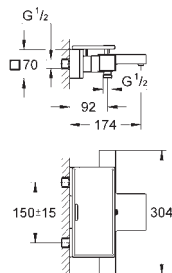

GROHE GROHTHERM CUBE

Ref. No. Colour Price netto (€)

34 502 000 chrome 496.00

Grotherm Cube
Thermostatic bath mixer 1/2"
wall mounted
GROHE StarLight chrome finish
GROHE SafeStop at 38°C
GROHE SafeStop Plus optional temperature limiter at 43°C included
GROHE TurboStat compact cartridge
with wax thermoelement
integrated mixed water shut off
GROHE AquaDimmer Eco with multiple function:
- integrated GROHE EcoButton
(economy button with economy stop for shower)
- flow control
- diverter: bath/shower
shower bottom outlet 1/2"
flow straightener
built-in non return valves
dirt strainers
protected against backflow
covered S-unions
GROHE EasyReach shower tray (18 700 000)
removable for easy cleaning
da Vinci satin white finish
GROHE EcoJoy technology for less water and perfect flow

34 497 000 chrome 478.00