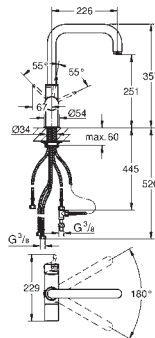

31 303 000

chrome

417.00

GROHE Blue
Single-lever sink mixer 1/2" Bi-Flow
U - spout

single hole installation
GROHE SilkMove 46 mm ceramic cartridge
GROHE StarLight chrome finish
metal lever
adjustable flow rate limiter
swivel tubular spout
separate inner water ways for filtered
and non-filtered water
with integrated drinking water outlet
with ceramic headpart to shut off drinking water
mousseur
flexible connection hoses
filter for drinking water not included in delivery
this product contains built-in LED lamps, which
cannot be changed: energy efficiency class: A+