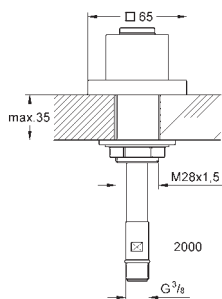

27 531 000 chrome 139.00

Lead-through for pull-out showers
for bath rim installation and under tiled surround
Lead-through for shower hose with square escutcheon
shower hose 1/2" x 3/8",
2000 mm (28 158 000)
The lead-through can be combined with all hand showers
GROHE StarLight chrome finish