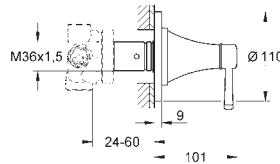

19 942 000 chrome 132.00
19 942 IG0 chrome/gold 171.00

Grandera
5-way diverter
set for final installation for
29 708 000
without concealed body
GROHE StarLight chrome finish
min. recommended pressure 1.0 bar