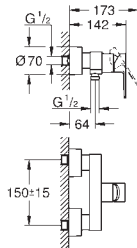

33 848 001 **chrome** 220.00
 33 848 DC1 **supersteel** 295.00
 33 848 AL1 **brushed hard graphite** 337.00

Lineare
Single-lever bidet mixer 1/2"
S-Size
single hole installation
 metal lever
GROHE SilkMove 28 mm ceramic cartridge
 with temperature limiter
GROHE StarLight chrome finish
GROHE QuickFix Plus installation system
 ball-joint mousseur
 pop-up waste set 1 1/4"
 flexible connection hoses
 min. recommended pressure 1.0 bar