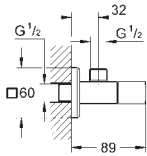

GROHE ANGLE VALVES

Ref. No.

Colour

Price netto (€)

22 013 000

chrome

42.00

Eurocube
Angle valve 1/2"
wall connection 1/2"
outlet 1/2"
Cartridge headpart
metal handle
marking: neutral
metal push-on escutcheon