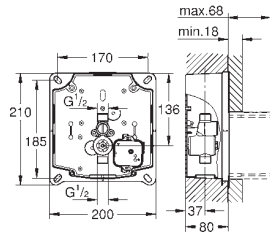

GROHE BLUETOOTH MONITORING

Ref. No.

Colour

Price netto (€)

37 338 000

134.00

GROHE Rapido U
roughing-in set for urinal
for manual actuation or Tectron
infra-red electronic 6 V or 230 V
water group with stop valve
flow pressure min 0.5 bar
operating pressure max 10 bar
flush aid
functional unit checked ex factory
water supply connections 1/2" outer thread
connecting box for mains supply
installation box with gasket
fixing points for dry cladding and
masonry-in
shortable inspection shaft incl. protection

37 504 000

chrome

946.00