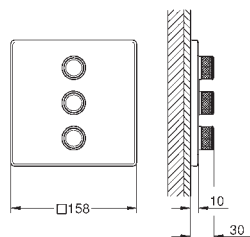

Grotherm SmartControl Triple volume control trim
set for final installation for GROHE Rapido SmartBox 35 600 000/35 601 000 metal wall escutcheon with **GROHE QuickFix** (covered escutcheon and shaft sealing, covered fixing), retroactively 6° adjustable
10 mm thin profile escutcheon
GROHE StarLight chrome finish
GROHE SmartControl push for ON-OFF, turn for volume adjustment from EcoJoy to full flow, exchangeable symbols
GROHE ProGrip with knurl structure
multiple outlets can be run simultaneously
without roughing-in-set
flow performance:
outlet D = 28 l/min
outlet E = 28 l/min
outlet A = 28 l/min
outlet D+E+A = 65 l/min
optional flow reducer for CALGreen compliance included