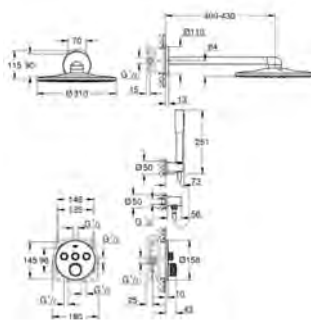

34 705 000	chrome	1,300.00

Grotherm SmartControl

Perfect shower set with Rainshower SmartActive 310

consisting of:

concealed thermostat with 3 valves

Grotherm SmartControl set for final installation

(29 121 000)

GROHE Rapido SmartBox 35 600 000

Rainshower 310 head shower set (26 475) including head shower with 2 sprays, horizontal shower arm 400 mm and head shower rough-in (26 483 000)

Euphoria Cosmopolitan Stick handshower (27 367 000)

Rainshower wall holder (27 074 000)

Rainshower wall union 1/2" (27 057 000)

Silverflex shower hose 1.500 mm (28 364)