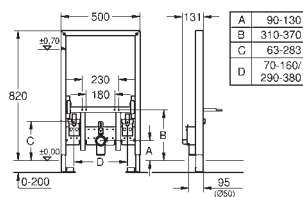

38 543 000

285.00

Rapid SL

Element for bidet, 0.82 m installation height

powder coated steel frame, self-supporting
for on-the-wall installations or studded walls
pre-assembled
height adjustable fitting connections
quick adjustment, lockable
fixing material
TÜV approved
bidet fixing bolts
HT-outlet bend Ø 50 mm
seal Ø 32 mm
2 noise protected fitting connections 1/2"
fixing material for bidet
for on-the-wall installation please order wall brackets 38 558 00M (sold separately)