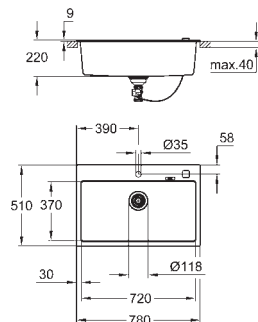

GROHE QuickFix installation system

cut-out: 545 x 495 mm
drainer: automatic waste fitting
accessories included: automatic waste fitting,
waste kit, basket strainer waste, mounting set
amount of fasteners included (top mount): 8