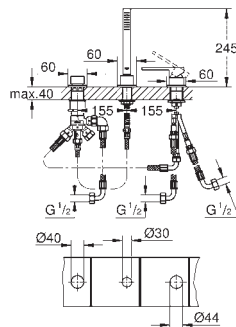

GROHE Plus
Three-hole single-lever bath combination
Three hole installation
GROHE SilkMove 35 mm ceramic cartridge
with temperature limiter
GROHE StarLight chrome finish
consisting of:
single lever mixer operating element
diverter bath/shower
without spout
Euphoria Cube hand shower 7.6 l/min
metal shower hose 2000 mm
flexible connection hoses
connection for shower hose
protected against backflow
can be used with 29 037 002
for combination with (28 990 / 28 991)
min. recommended pressure 1.0 bar

29 037 002		682.00