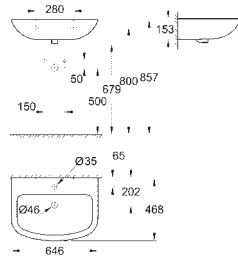

GROHE BAU CERAMIC

Ref. No.

Colour

Price netto (€)

39 420 000

alpine white

45.00

Bau Ceramic Wash basin 65
wall hung
1 hole punched with overflow
646 x 468 mm
sanitary ware
18 pieces per pallet