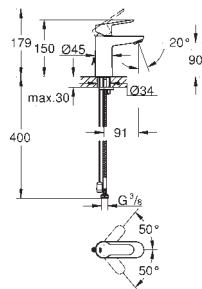

23 329 000 **chrome** **74.00**
BauEdge
Single-lever basin mixer 1/2"
S-Size
single hole installation
metal lever
GROHE Longlife 28 mm ceramic cartridge
GROHE StarLight chrome finish
GROHE EcoJoy mousseur 5.7 l/min
rapid installation system
retractable chain
flexible connection hoses