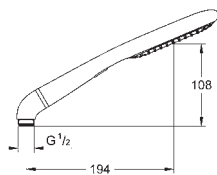

GROHE RAINSHOWER

Ref. No.

Colour

Price netto (€)

27 274 000

chrome

117.00

Rainshower Eco 120
Hand shower 2 sprays

Rain, SmartRain
eco function (reduction of flow rate)
elbow adapter for the combination of
hand showers with shower sets

GROHE StarLight chrome finish
GROHE DreamSpray perfect spray pattern
SpeedClean anti-lime system
Inner WaterGuide for a longer life
suitable for instantaneous heater
min. recommended pressure 1.0 bar