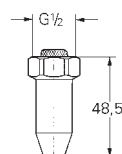

28 988 000

chrome

35.00

Drain down valve
for fitting between shut-off valve and shower
acc. to hospital guide rules
female thread 1/2"
GROHE StarLight chrome finish