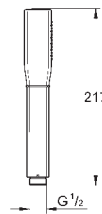

universal mounting system, fitting all standard shower hoses

min. recommended pressure 1.0 bar

max. flow rate 2.0 gpm (7.6 l/min)

26 037 IG0

chrome/gold

128.00

Grandera Stick

Hand shower 1 spray