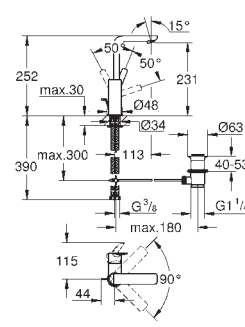

23 296 001 chrome 262.00
23 296 DC1 supersteel 354.00
23 296 AL1 brushed hard graphite 405.00

Lineare
Single-lever basin mixer 1/2"
L-Size
single hole installation
metal lever
GROHE SilkMove 28 mm ceramic cartridge with temperature limiter
GROHE StarLight chrome finish
GROHE EcoJoy SpeedClean mousseur 5.7 l/min
GROHE QuickFix Plus installation system
swivel spout with mousseur and stop limiter
pop-up waste set 1 1/4"
flexible connection hoses
min. recommended pressure 1.0 bar