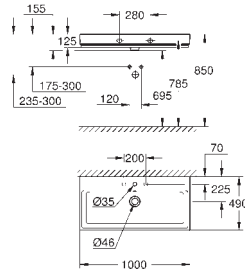

GROHE CUBE CERAMIC

Ref. No.

Colour

Price netto (€)

39 386 00H

alpine white

379.00

**Cube Ceramic
Wash basin 100**

wall hung
1 hole punched, 2 holes pre-punched
with overflow
1010 x 490 mm
sanitary ware
PureGuard anti scale coating and anti bacterial glazing
10 pieces per pallet