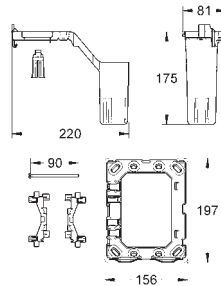

38 796 000

73.00

GROHE Fresh Retro-fit set

for GROHE flushing cistern GD 2 with pneumatic
discharge valve and regular inspection shaft
not suitable for Skate Cosmopolitan with
wood or glass or metal surface
fixing frame with opening function
with box for support of aromatic tabs
for chlorine-free tabs only
for all GROHE wall plates
156 x 197 mm