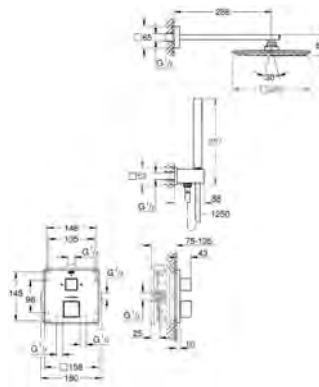

34 741 000	chrome	1,110.00

Grotherm Cube
Perfect shower set with Rainshower Allure 230

consisting of:
Grotherm Cube set for final installation with Aquadimmer (24 154)
GROHE Rapido SmartBox universal rough-in box, 1/2" (35 600)
Rainshower Allure 230 metal head shower (27 479)
Rainshower shower arm (27 709)
hand shower Euphoria Cube (27 699 000) 9,5 l/min.
shower outlet elbow (26 370)
Silverflex shower hose 1 250 mm (28 362)