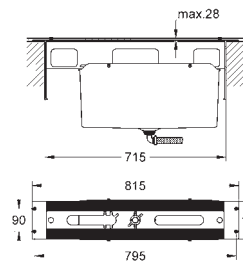

4/5-hole bath combination (optional)
baseframe for installation under tiled surround
consisting of:
base frame
drainage box with integrated outlet for splash water
caps to cover screw fixations always come in chrome color

45 388 000		122.00

Supporting legs for baseframe

23 672 001	chrome	1,390.00
23 672 DC1	supersteel	1,950.00
23 672 AL1	brushed hard graphite	2,230.00