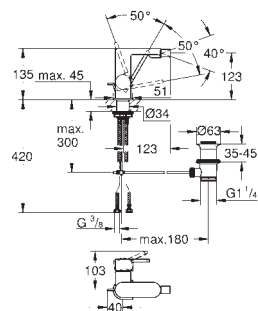

33 241 003 **chrome** **186.00**
33 241 DC3 **supersteel** *****
33 241 AL3 **brushed hard graphite** *****

GROHE Plus
Single-lever bidet mixer 1/2"
single hole installation
metal lever
GROHE SilkMove 28 mm ceramic cartridge
with temperature limiter
GROHE StarLight chrome finish
rapid installation system
ball-joint mousseur
pop-up waste set 1 1/4"
flexible connection hoses
min. recommended pressure 1.0 bar

* price upon request