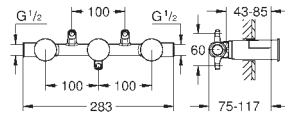

GROHE ATRIO

Ref. No. Colour Price netto (€)

29 025 002 **216.00**

Two-handle basin mixer concealed body, 1/2"
for 3-hole wash-basin mixer
wall installation
without finishing trim set
Installation depth 43 - 85 mm
DR-brass
installation device
allows for waterproofing of wall construction surrounding the concealed body
with sealing sleeve