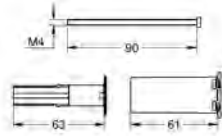

14 058 000

130.00

Universal extension set 2-handle thermostats, 25 mm
fits for concealed 2-handle thermostats in combination with **GROHE Rapido SmartBox**