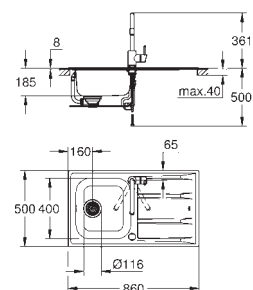

Concetto

Kitchen sink and tap bundle

consisting of:

K400 stainless steel sink with drainer (31 566 SD0)

Concetto single lever sink mixer (32 663 003)

high spout

single hole installation

GROHE StarLight chrome finish

GROHE SilkMove 35 mm ceramic cartridge

pull out mousseur

adjustable flow rate limiter

swivel tubular spout

swivel area 360°

protected against backflow

flexible connection hoses

rapid installation system

amount of fasteners included (top mount): 6