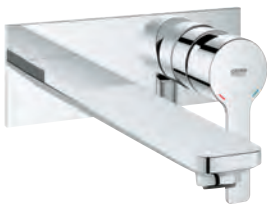

23 444 001	chrome	247.00
23 444 DC1	supersteel	333.00
23 444 AL1	brushed hard graphite	381.00

Lineare
Two-hole basin mixer
L-Size
wall mounted
set for final installation for
23 571 000
without concealed body
metal escutcheon
metal lever
GROHE StarLight chrome finish
GROHE EcoJoy mousseur 5.7 l/min
GROHE AquaGuide adjustable mousseur
centre distance 110 mm
projection 207 mm
min. recommended pressure 1.0 bar