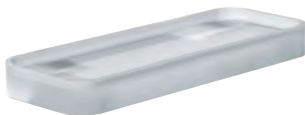

**Eurosmart Cosmopolitan
Plastic tray**
for 32 837 000

34 765 000

chrome

178.00