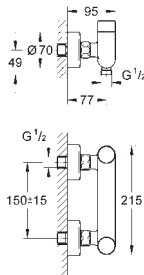

36 320 000

chrome

449.00

Eurosmart Cosmopolitan T
Self-closing shower mixer 1/2" with mixing device
and adjustable temperature limiter

wall mounted
GROHE StarLight chrome finish
mixing device with hot water stop-valve
hose connection G 1/2"
3 adjustable flow times: short - medium - long
(factory setting: medium), approx. 7, 15, 30 sec
(pressure dependent)
pressure range 0.5 to 6 bar
S-unions, non-return valve
dirt strainers