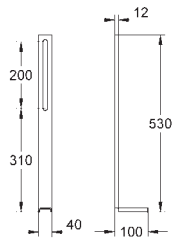

GROHE UNISET FRAMES AND ACCESSORIES

Ref. No.

Colour

Price netto (€)

37 304 000

41.00

**Uniset
Support feet**
matching **Uniset** for **WC and bidet**
made of hot galvanized steel
fixing material
for on-the-wall installations