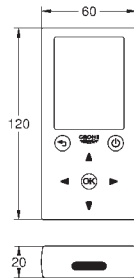

GROHE BLUETOOTH MONITORING

Ref. No.

Colour

Price netto (€)

36 407 001

360.00

Remote control

for all GROHE one eye infra-red products as of 06/2015
and GROHE Blue Home until 12/2018

monitoring

consumption and usage data
thermal disinfection cycles (infrared faucets)
auto flush cycles (infrared faucets)
cleaning mode cycles (GROHE Blue Home)
filter and CO₂ capacity (GROHE Blue Home)

configuration

cleaning mode on/off
thermal disinfection (infrared faucets)
detection range
shut off delay (infrared faucets)
auto flush (infrared faucets)
filter capacity (GROHE Blue Home)

service

send and save profile
reset to factory or user settings
filter capacity (GROHE Blue Home)
demo mode
error codes (GROHE Blue Home)

3 x 1.5 V AAA DC battery supply