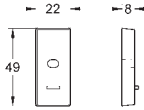

GROHE POWER&SOUL

Ref. No.

Colour

Price netto (€)

45 914 XE0

gray night time

4.00

Compensation disc