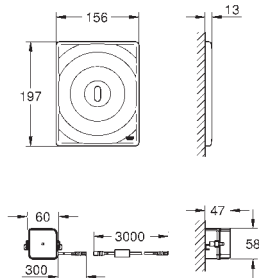

38 699 001

chrome

519.00

Tectron Surf

Infra-red electronic for WC flushing cistern

with infrared sensor for bi-directional communication for monitoring, configuration and service purpose

GROHE StarLight chrome finish
with transformer 100-230 V AC, 50-60 Hz, 6 V DC for flushing cistern GD 2

servo motor
concealed installation
front plate 156 x 197 mm

infra-red control
7 pre-set programs:
auto flush
cleaning mode
pre-flush on/off
additional functions and precise settings
by remote control 36 407
adjustable flush (3 - 9 l) by hand and remote
CE approved