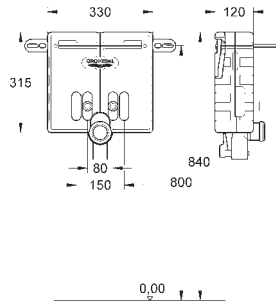

Uniset
Element for wash basin, single hole installation
sound-insulating EPS module for
masonry-in with closed surface
rail adaptors for modular fixing
for single or series installation
fixing accessories for single installation
height adjustable fitting and
outlet connections
wash basin fixing bolts
distance of fixing bolts 280 mm
HT-outlet bend Ø 50 mm
seal Ø 32 mm
2 fitting connections 1/2"
fixing material for wash basin
for on-the-wall installation please order support feet 37 304 000 (sold separately)

37 578 001

203.00