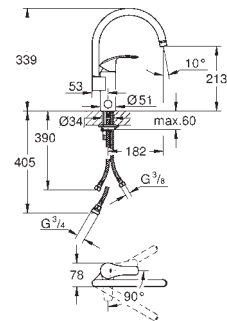

33 490 002 chrome 141.00

Eurosmart
Single-lever sink mixer 1/2"
integrated stop valve
high spout
single hole installation
GROHE StarLight finish
GROHE SilkMove ES 35 mm ceramic cartridge
with energy saving function via cold start
mousseur
adjustable flow rate limiter
swivel tubular spout
swivel area 90°
flexible connection hoses
rapid installation system