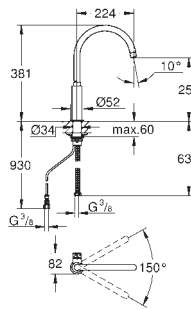

31 724 000

chrome

148.00

GROHE Blue Pure Mono
Mono faucet with filter function
single hole installation

C-spout
handle for filtered table water
headpart 1/2"

GROHE StarLight chrome finish
swivel tubular spout
swivel area 150°
flexible connection hoses