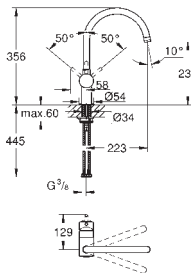

Minta
Single-lever sink mixer 1/2"
C-spout
single hole installation
GROHE StarLight finish
GROHE SilkMove 46 mm ceramic cartridge
adjustable flow rate limiter
swivel tubular spout
selectable swivel area : 0° / 150° / 360°
shorter lever (71 mm)
flexible connection hoses
connector set 3/8"
rapid installation system
optional temperature limiter ref. no. 46 308 000

32 918 000

chrome

283.00

32 918 DC0

supersteel

296.00