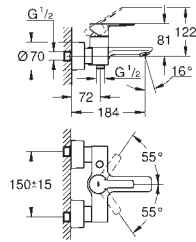

GROHE LINEARE

Ref. No. Colour Price netto (€)

33 849 001	chrome	288.00
33 849 DC1	supersteel	388.00
33 849 AL1	brushed hard graphite	443.00

Lineare
Single-lever bath mixer 1/2"
wall mounted
metal lever
GROHE SilkMove 35 mm ceramic cartridge
with temperature limiter
GROHE StarLight chrome finish
automatic diverter: bath/shower
mousseur
shower outlet 1/2"
integrated non-return valve
covered S-unions
protected against backflow
min. recommended pressure 1.0 bar
pillar installation optional with pillar unions 12 030 000

34 718 000	chrome	333.00