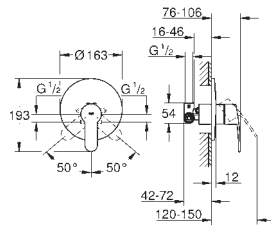

33 635 002 chrome 145.00

Eurostyle Cosmopolitan
Single-lever shower mixer 1/2"
wall installation
GROHE SilkMove 46 mm ceramic cartridge
GROHE StarLight chrome finish
consisting of:
set for final installation
concealed body
33 964 000
adjustable flow rate limiter
adjustable minimum flow rate
approx. 2.5 l/min
metal lever
escutcheon- and shaft-sealing
metal escutcheon
screwed
optional temperature limiter