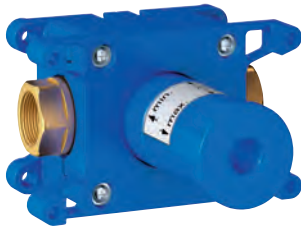

GROHE RAPIDO C / STOP VALVES

Ref. No.

Colour

Price netto (€)

35 028 000

137.00

Rapido C

Rough-in for single volume control

for grid installation of Grohtherm Custom Shower system
built-in box with removable protection cover
waterproof membrane base for wall sealing
for masonry and drywall installation
fixing points for front and back wall
aramã DR
pre-assembled ceramic headpart 3/4"
connection threads 1/2"
flow rate:
55 l/min. at 3 bar
installation depth 70 - 95 mm
min. recommended pressure 1.0 bar

CONCEALED SOLUTIONS