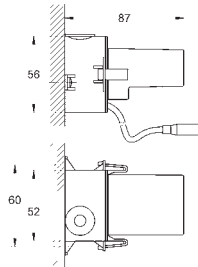

energy efficiency class illumination of control unit: not applicable

36 078 000

95.00

Plug power supply 110-240 V

operating voltage 6 V

cable length 400 mm

65 790 000

53.00