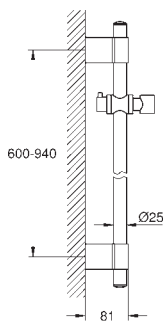

28 819 001

chrome

116.00

28 819 EN1

brushed nickel

196.00

Rainshower
Shower rail, 900 mm

with wall holders made of metal
glide element and swivel holder
GROHE QuickFix (adjustable distance between
wall shower holders for adaption to existing drillings)
suitable for the Relexa hand showers

Trio (28 793)
Champagne spray (28 794)
Massage (28 795)
Five (28 796)
suitable for the Rainshower hand showers
130 mm Classic (28 764)
160 mm Classic (28 765)
130 mm Cosmopolitan (28 755)
160 mm Cosmopolitan (28 756)
GROHE StarLight chrome finish