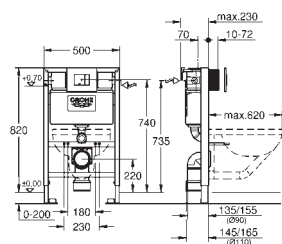

38 888 000

chrome

376.00

Rapid SL
4-in-1 set for WC, 1.00 m installation height
with flushing cistern 6 - 9 I

consisting of:

Rapid SL element for WC (38 525 001)
Skate Cosmopolitan flush plate, chrome (38 732 000)
GROHE Fresh retro-fit set (38 796 000)
Rapid SL wall brackets (38 558 00M)