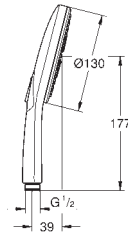

GROHE RAINSHOWER SMARTACTIVE

Ref. No. Colour Price netto (€)

26 544 000 **chrome** 67.00

Rainshower SmartActive 130
Hand shower 3 sprays
spray plate chrome
GROHE Rain including DripStop, Jet including DripStop, ActiveMassage
GROHE DreamSpray perfect spray pattern
GROHE SmartTip showering spray selection via push of a ring
GROHE RainStart - hand shower starts always with Rain spray pattern
GROHE StarLight chrome finish
SpeedClean anti-lime system
Inner WaterGuide for a longer life
universal mounting system, fitting all standard shower hoses
suitable for instantaneous heater
min. recommended pressure 1.0 bar