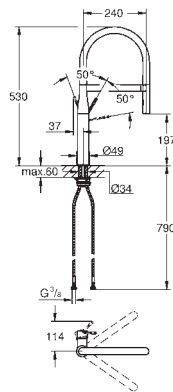

Essence SmartControl
Sink mixer with SmartControl
single hole installation
GROHE StarLight chrome finish
pull-out spray with laminar
GROHE Magnetic Docking guarantees easy retraction and smooth docking of the spray head back to the starting position
GROHE SmartControl push for ON-OFF, turn for volume adjustment from EcoJoy to full flow
temperature adjustment by turning of mixing valve on body
swivel tubular spout
swivel area 140°
protected against backflow
flexible connection hoses
GROHE QuickFix Plus ultra fast and simple installation - no tools needed
GROHE Zero separated inner water ways - lead and nickel free