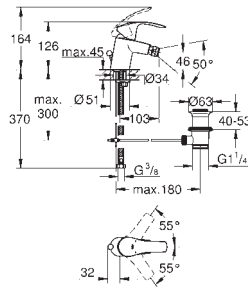

23 789 002 chrome 81.00

Eurosmart
Single-lever bidet mixer 1/2"
S-Size
single hole installation
metal lever
GROHE SilkMove 35 mm ceramic cartridge
adjustable flow rate limiter
with temperature limiter
GROHE StarLight chrome finish
GROHE EcoJoy mousseur 3.8 l/min
GROHE QuickFix rapid installation system
with ball joint
pop-up waste set 1 1/4"
flexible connection hoses

32 929 002 ditto, with GROHE EcoJoy mousseur 5.7 l/min chrome 97.00