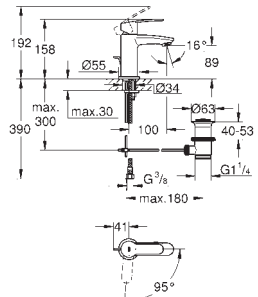

23 381 10E **chrome** **113.00**
ditto, with retractable chain

23 385 10E **chrome** **113.00**
ditto, smooth body

23 387 20E **chrome** **114.00**
Eurostyle Cosmopolitan
Single-lever basin mixer 1/2"
S-Size
single hole installation
 metal lever
GROHE SilkMove ES 28 mm ceramic cartridge
 with energy saving function via cold start
 with temperature limiter
GROHE StarLight chrome finish
 GROHE EcoJoy mousseur 5.7 l/min
GROHE QuickFix rapid installation system
 pop-up waste set 1 1/4"
 flexible connection hoses
 min. recommended pressure 1.0 bar