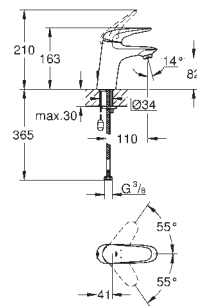

23 713 003 **chrome** **98.00**

Eurostyle
Single-lever basin mixer 1/2"
S-Size
single hole installation
solid metal lever
GROHE SilkMove 35 mm ceramic cartridge
adjustable flow rate limiter
with temperature limiter
GROHE StarLight chrome finish
GROHE EcoJoy mousseur 5.7 l/min
GROHE QuickFix rapid installation system
retractable chain
flexible connection hoses