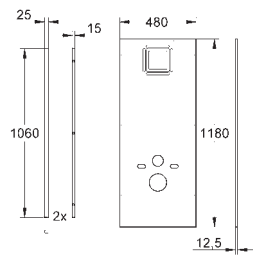

GROHE RAPID SL ACCESSORIES

Ref. No.

Colour

Price netto (€)

38 636 001

175.00

Rapid SL
Cladding for wall mounted WC
1.13 m installation height
gypsum fibre boards 1190 x 480 x 12.5 mm
with all cut-outs
self-tapping screws
2 zinc coated support angles with
fixing screws