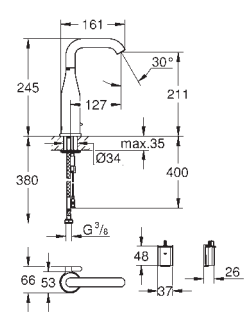

Essence E

Infra-red electronic basin mixer 1/2" with mixing device and adjustable temperature limiter

with infrared sensor for bi-directional communication for monitoring, configuration and service purpose

6 V lithium battery, type CR-P2

battery lifetime: approx. 7 years (150 actuations a day)

GROHE StarLight chrome finish adjustable swivel area 0° / 150° / 360°

laminar spray regulator 5.0 l/min

flexible connection hoses

non-return valve

dirt strainers

with integrated solenoid valve

external battery

rapid installation system

multistage battery status display

7 pre-set programs:

auto flush

thermal disinfection

cleaning mode

additional functions and precise settings

by remote control 36 407

CE approved

acoustic group I in accordance with DIN 4109

type of protection faucet IP 59K

min. recommended pressure 1.0 bar

36 446 000

chrome

494.00