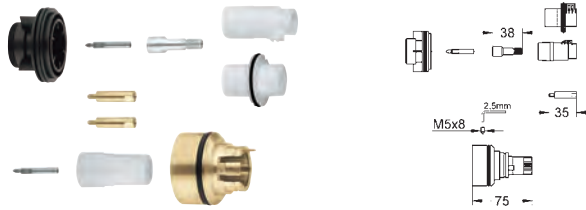

GROHE EUROSMART COSMOPOLITAN E

Ref. No.

Colour

Price netto (€)

47 780 000

129.00

Rapido T
Extension-set 27.5 mm

for concealed installation box 36 458 000 and 36 459 000
for use with central-thermostats and
shower-thermostats with shut-off valve