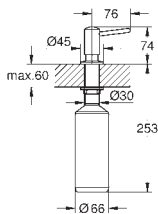

40 536 000

chrome

39.58

40 536 DC0

supersteel

55.41

Contemporary soap dispenser

for liquid soaps,
storage bin 500 ml

GROHE StarLight finish