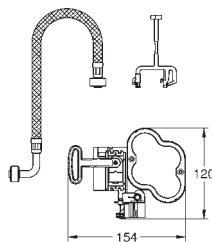

Radio electronic

for WC with flushing cistern GD2

receiver modul 868,4 MHz

for wall sender 39 142 000 or radio transmitter 38 758 000

for support rails for the disabled with radio transmitter of Hewi, Keuco, Lehnen,
Normbau, Pressalit, AMS, Deubad, Erlau, FRELU, FSB

servo motor

integrated battery box for 4 x 1.5 V Mono D (LR20)

adjustable flush volume

72 h flushing can be activated

Dual Flush possible (6/3 or 9/4.5 l)

WC actuation plate and batteries are not included

CE approved