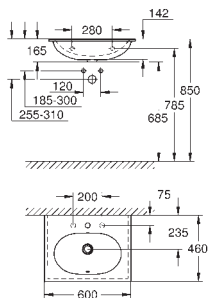

39 568 00H

alpine white

196.00

Essence
Vanity basin 60

wall hung
1 hole punched, 2 holes pre-punched
with overflow on opposite site to faucet
suitable for vanity units
600 x 460 mm
sanitary ware
PureGuard anti scale coating and anti bacterial glazing
16 pieces per pallet