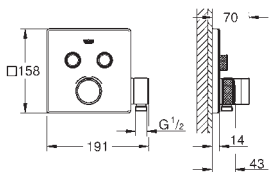

Ref. No. Colour Price netto (€)

29 125 000 chrome 585.00

**Grotherm SmartControl
Thermostat for concealed installation
with 2 valves and integrated shower holder**

set for final installation for
GROHE Rapido SmartBox 35 600 000
metal wall escutcheon with **GROHE QuickFix**
(covered escutcheon and shaft sealing, covered
fixing), retroactively 6° adjustable
GROHE StarLight chrome finish
GROHE SmartControl push for ON-OFF, turn for
volume adjustment from EcoJoy to full flow, exchangeable symbols
GROHE TurboStat compact cartridge
with wax thermoelement
GROHE ProGrip with knurl structure
GROHE SafeStop at 38°C
GROHE SafeStop Plus optional temperature limiter at 43°C or 46°C included
built-in non return valves and dirt strainers
multiple outlets can be run simultaneously
integrated shower union with shower outlet 1/2"
without roughing-in-set
flow performance:
outlet B = 24 l/min
hand shower = 12 l/min
outlet B + hand shower = 27 l/min