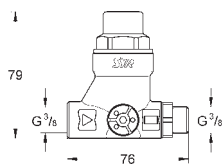

GROHE BLUE ACCESSORIES

Ref. No. Colour Price netto (€)

40 578 000 *

GROHE Blue
Pressure reducing valve
for installation of GROHE Blue Chilled & Sparkling with more than 5 bar water pressure
VA approved