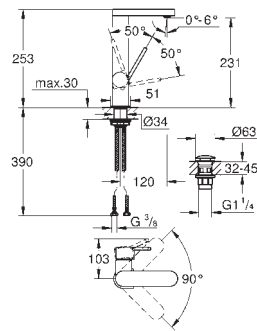

23 873 003 **chrome** **262.00**
GROHE Plus
Single-lever basin mixer 1/2"
L-Size
single hole installation
metal lever
GROHE SilkMove 28 mm ceramic cartridge
with temperature limiter
GROHE StarLight chrome finish
GROHE EcoJoy SpeedClean mousseur 5.7 l/min
GROHE AquaGuide adjustable mousseur
rapid installation system
swivel spout with easy docking
swivel area 90°
smooth body with push-open pop-up waste set 1 1/4"
flexible connection hoses