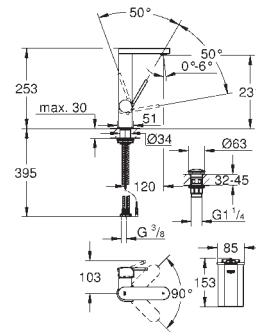

23 959 003	chrome	665.00

GROHE Plus
Single-lever basin mixer 1/2" with LED display L-Size
colour LED water temperature display
infra-red diverter: mousseur / Eco spray
automatic return to mousseur
single hole installation
metal lever
GROHE SilkMove 28 mm ceramic cartridge
with temperature limiter
GROHE StarLight chrome finish
SpeedClean mousseur
GROHE AquaGuide adjustable mousseur
rapid installation system
swivel spout with easy docking
swivel area 90°
smooth body with push-open pop-up waste set 1 1/4"
flexible connection hoses
1.5 V alkaline mono battery, 4 x mono cell
external battery
mains power retrofit possible