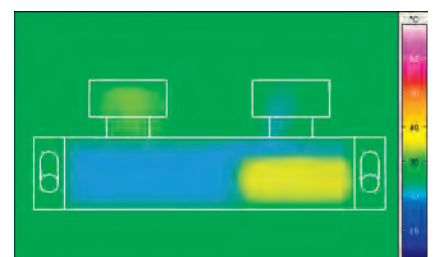

Thermal image
with GROHE CoolTouch

Safety housing with water cooling