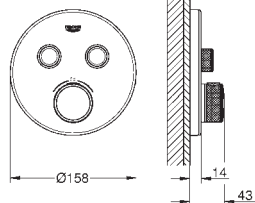

GROHE GROHTHERM SMARTCONTROL

Ref. No. Colour Price netto (€)

29 151 LS0 moon white 622.00

Grohtherm SmartControl
Thermostat for concealed installation with 2 valves
set for final installation for
GROHE Rapido SmartBox 35 600 000
metal wall escutcheon with **GROHE QuickFix**
(covered escutcheon and shaft sealing, covered
fixing), retroactively 6° adjustable
GROHE StarLight finish
GROHE SmartControl push for ON-OFF, turn for
volume adjustment from EcoJoy to full flow, exchangeable symbols
GROHE TurboStat compact cartridge
with wax thermoelement
GROHE ProGrip with knurl structure
GROHE SafeStop at 38°C
GROHE SafeStop Plus optional temperature limiter at 43°C or 46°C included
built-in non return valves and dirt strainers
multiple outlets can be run simultaneously
cover plate in moon white acrylic glass
without roughing-in-set
flow performance:
outlet B = 24 l/min
outlet C = 26 l/min
outlet B+C = 29 l/min

35 600 000 chrome 70.00
GROHE Rapido SmartBox universal rough-in box for concealed installation

29 904 LS0 moon white 649.00