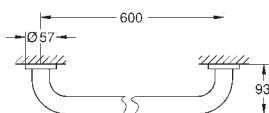

40 794 001	chrome	57.49
40 794 DC1	supersteel	80.41

Essentials
Grip bar
material: metal
657 mm (functional length 600 mm)
concealed fastening
GROHE StarLight chrome finish
suitable for screwing (including screws and dowels)