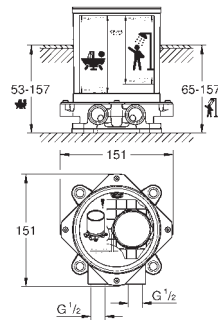

45 984 001		452.00

Rough-in set 1/2"
for floor-mounted bath mixers/spouts and shower mixers
without finishing trim set
installation plate with 360° horizontal and
3° vertical adjustment
installation depth 53-157 mm for bath mixers/
spouts, depth compensation 104 mm
installation depth 65-157 mm for shower
mixers, depth compensation 92 mm
two 1/2" female connections (hot/cold supplies)
flushing plug
gasket
fixing material