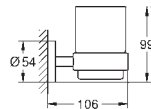

40 447 001	chrome	26.24
40 447 DC1	supersteel	36.66
40 447 EN1	brushed nickel	41.66

Essentials

Crystal glass with holder

material: glass / metal
consisting of:
holder (40 369 001)
Glass cup (40 372 001)
concealed fastening

GROHE StarLight chrome finish

suitable for screwing (including screws and dowels) or gluing (glue 40 915 000 sold separately)