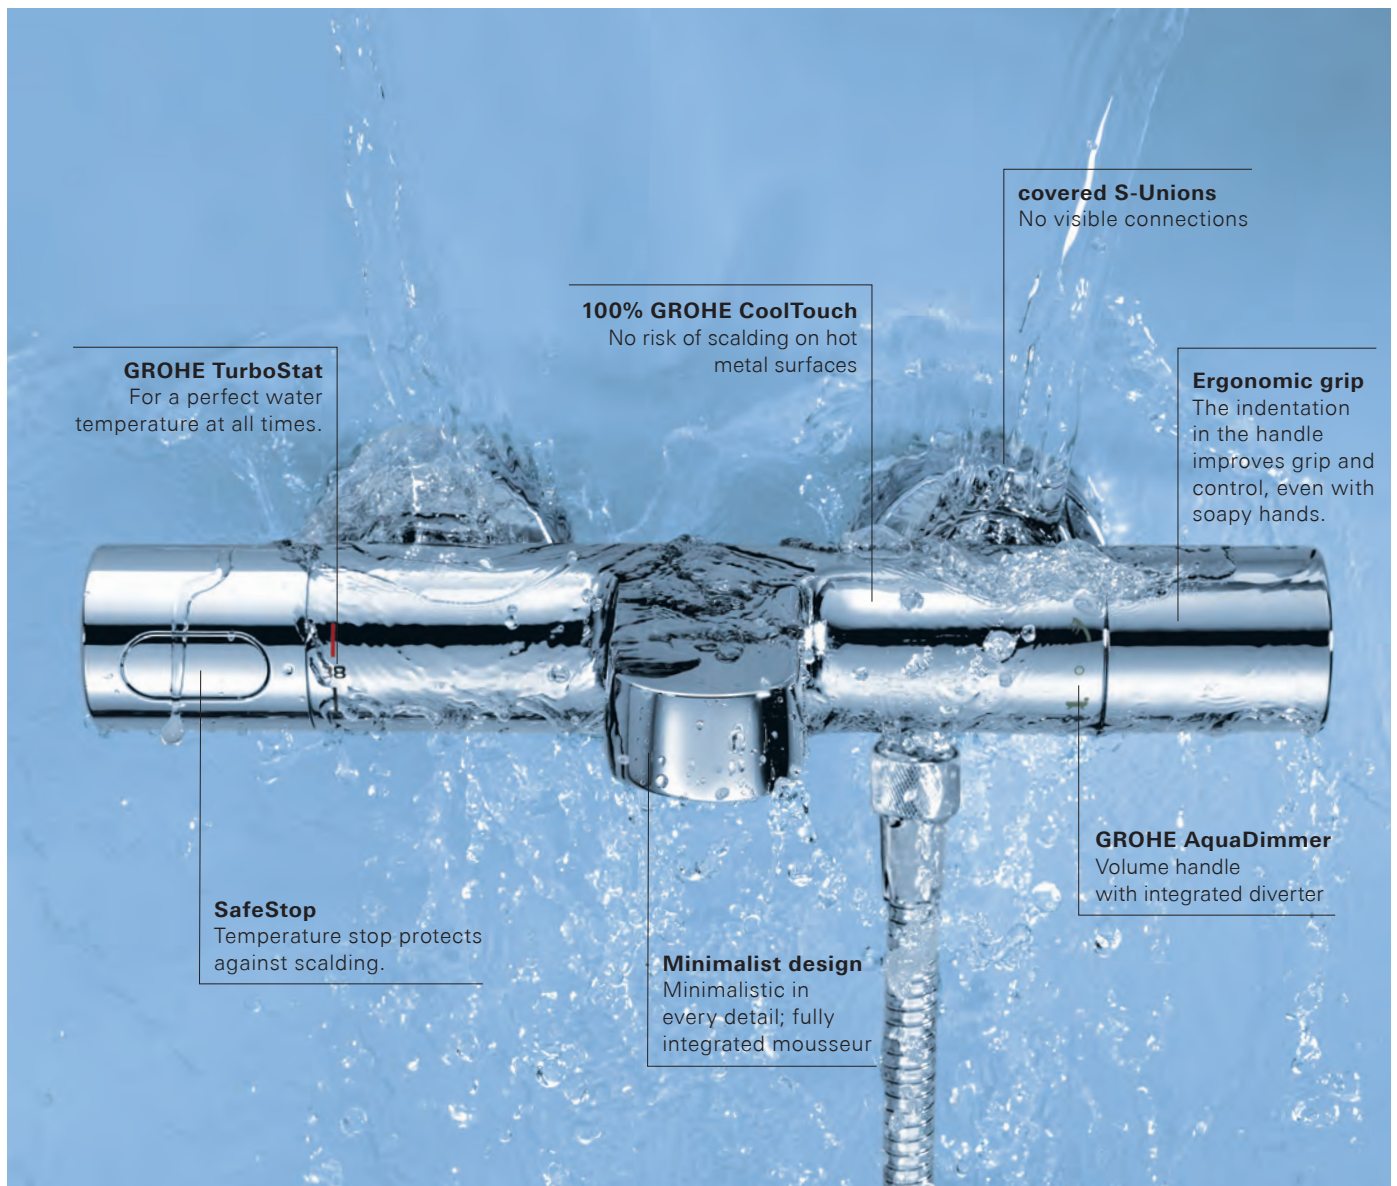

GROHTHERM 3000 COSMOPOLITAN

Minimalist & 100% GROHE CoolTouch.

Grotherm 3000 Cosmopolitan thermostats are based on an aesthetic philosophy based on simple cylinders in perfect proportions, creating balance and harmony enhanced by GROHE StarLight chrome, a deep luxurious finish.

While GROHE TurboStat maintains your perfect water temperature, GROHE CoolTouch eliminates the risk of scalding from hot chrome surfaces, while the EcoButton enables you to reduce your water consumption up to 50%.