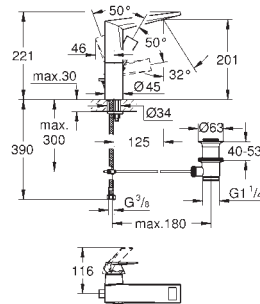

23 109 000	chrome	736.00
23 109 DC0	supersteel	881.00
23 109 A00	hard graphite	944.00
23 109 AL0	brushed hard graphite	1,010.00

Allure Brilliant
Single-lever basin mixer 1/2"
L-Size

single hole installation
GROHE SilkMove 28 mm ceramic cartridge
temperature limiter, GROHE StarLight chrome finish
GROHE EcoJoy 5.0 l/min. flow limiter
GROHE QuickFix installation system
spout with integrated mousseur
pop-up waste set 1 1/4"
flexible connection hoses
min. recommended pressure 1.0 bar

23 112 000	chrome	630.00
23 112 DC0	supersteel	881.00
23 112 A00	hard graphite	944.00
23 112 AL0	brushed hard graphite	1,010.00

ditto, smooth body