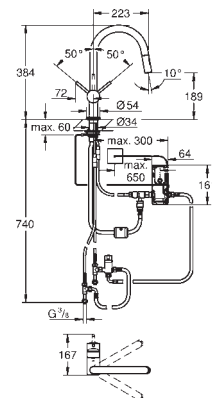

31 358 002	chrome	546.00
31 358 DC2	supersteel	708.00

Minta Touch
Electronic single-lever sink mixer 1/2"
C-spout
single hole installation
Touch: activation of water via skin contact
battery supply 6 V lithium-battery, type CR-P2
CE approved
solenoid valve
fixed value mixing valve
automatically safety stop after 60 sec. (factory set)
type of protection IP 44
GROHE StarLight chrome finish
GROHE SilkMove 46 mm ceramic cartridge
pull-out dual spray
diverter: laminar spray/SpeedClean shower jet
swivel tubular spout
swivel area 360°
protected against backflow
flexible connection hoses
rapid installation system