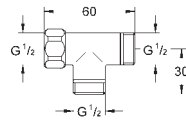

28 874 000

chrome

15.50

T connection, 1/2"

for connection to shower and bath/shower- mixer union nut 1/2" 2 connections 1/2" for the shower hose or drain valves **GROHE StarLight** chrome finish