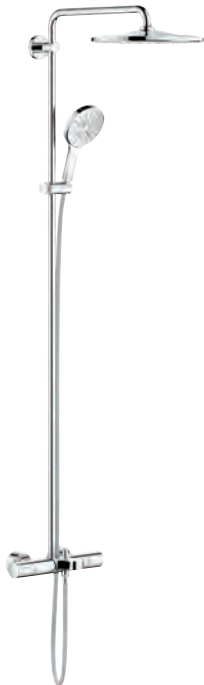

26 657 000

chrome

926.00

Rainshower SmartActive 310

Shower system with bath thermostat for wall mounting

consisting of:

horizontal swivable 450 mm shower arm

GROHE QuickFix (upper bracket adjustable

for adaption to existing drilling holes)

exposed thermostat with

Aquadimmer function

allows change between:

head shower Rainshower Mono 310 (26 562)

with ball joint

rotation angle $\pm 15^\circ$

bath inlet

separate diverter for hand shower

hand shower Rainshower SmartActive 130 (26 574)

adjustable in height with gliding element

including performance grip

Silverflex shower hose 1750 mm (28 388 000)

GROHE EcoJoy 9,5 l/min flow limiter

GROHE TurboStat compact cartridge

with wax thermoelement

GROHE SafeStop at 38°C

GROHE SafeStop Plus optional temperature limiter at 43°C included

GROHE CoolTouch no risk of scalding

GROHE DreamSpray perfect spray pattern

GROHE StarLight chrome finish

SpeedClean anti-lime system

Inner WaterGuide for a longer life

suitable for instantaneous heaters

from 18 kW/h

minimum flow rate 7 l/min.

min. recommended pressure 1.0 bar