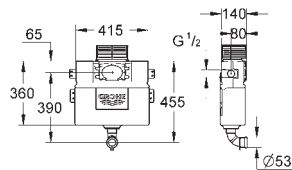

38 422 000

138.00

**Flushing cistern for WC
6 l flush**

concealed installation
0.82 m installation height
dual flush discharge valve, pneumatic
front or top actuation
water supply from left/right or top
low noise (group I acc. to German Noise Specification)
insulated against condensation
415 x 410 x 360 mm
1/2" water supply connection
fixing brackets
flush pipe
Shortable inspection shaft incl. protection during construction phase
without wall plate/actuation
GROHE EcoJoy technology for less water and perfect flow