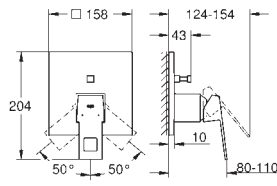

GROHE EUROCUBE JOY

Ref. No. Colour Price netto (€)

24 062 000 chrome 176.00

Eurocube
Single-lever mixer with 2-way diverter
set for final installation for
GROHE Rapido SmartBox 35 600 000
GROHE SilkMove 46 mm ceramic cartridge
GROHE StarLight chrome finish
wall escutcheon with **GROHE QuickFix** (covered
escutcheon- and shaft sealing, covered fixing)
metal escutcheon, retroactively 6° adjustable
metal lever
automatic 2-way diverter
flow performance:
outlet B = 27 l/min, outlet C = 27 l/min
without roughing-in-set

35 600 000 chrome 70.00
GROHE Rapido SmartBox universal rough-in box for concealed installation