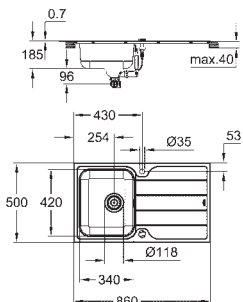

31 571 SD1

stainless steel

154.16

K500

Stainless steel sink with drainer

model: K500 45-S 86/50 1.0 rev

mounting type: top mount or flush mount

material: stainless steel AISI 304 (V2A)

material thickness: 0.7 mm

GROHE StarLight finish

finish: satin finish

GROHE Whisper

min. cabinet size: 450 mm

dimensions: 860 x 500 mm

1 bowl: 340 x 420 x 170 mm

outer radius: R6 (topmount), inner bowl radius: R65

GROHE QuickFix installation system

sink mountable left or right

cut-out (top mount): 842 x 482 mm

drilling holes: 2 x 35 mm

waste: Ø 3.5"/90 mm waste strainer with automatic waste fitting

accessories included: automatic waste fitting,

waste kit, basket strainer waste, mounting set

amount of fasteners included (top mount): 14