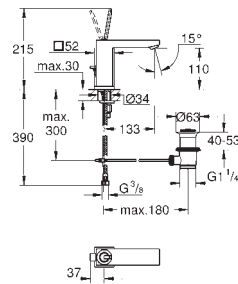

23 657 000 chrome 250.00

Eurocube Joy
Single-lever basin mixer 1/2"
M-Size
single hole installation
metal lever
GROHE FeatherControl Joystick cartridge
GROHE StarLight chrome finish
GROHE EcoJoy SpeedClean mousseur 5.7 l/min
GROHE QuickFix Plus installation system
pop-up waste set 1 1/4"
flexible connection hoses