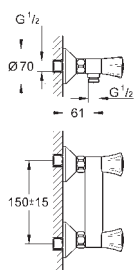

26 330 001 **chrome** 77.00

Costa L
Shower mixer 1/2"
wall mounted
metal handles
heat-insulated
screwable
Longlife-headpart
shower connection 1/2"
S-unions
GROHE StarLight chrome finish