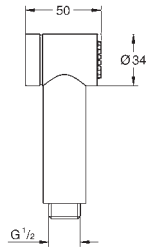

GROHE SENA TRIGGER SPRAYS

Ref. No. Colour Price netto (€)

26 328 000 chrome 64.00

Sena Trigger Spray 35
Hand shower 1 spray
with trigger control
material: metal
GROHE StarLight chrome finish
SpeedClean anti-lime system
universal mounting system, fitting all standard shower hoses
min. recommended pressure 0.5 bar
Please refer to local norms regarding installation.