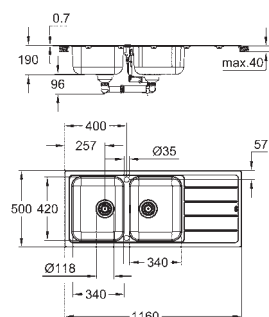

K500

Stainless steel sink with drainer

model: K500 80-S 116/50 2.0 rev
mounting type: top mount or flush mount
material: stainless steel AISI 304 (V2A)
material thickness: 0.7 mm

GROHE StarLight finish

finish: satin finish

GROHE Whisper

min. cabinet size: 800 mm
dimensions: 1160 x 500 mm
1 bowl: 340 x 420 x 190 mm

2 bowl: 340 x 420 x 190 mm

outer radius: R6 (topmount), inner bowl radius: R90

GROHE QuickFix installation system

sink mountable left or right

cut-out (top mount): 1140 x 480 mm

drilling holes: 2 x 35 mm

waste: Ø 3.5"/90 mm waste strainer with automatic waste fitting

accessories included: automatic waste fitting,

waste kit, basket strainer waste, mounting set

amount of fasteners included (top mount): 18

31 573 SD1

stainless steel

290.83