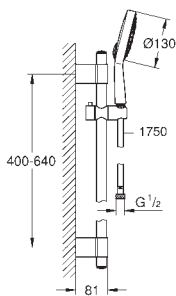

GROHE POWER&SOUL

Ref. No. Colour Price netto (€)

27 732 000 chrome 212.00

**Power&Soul Cosmopolitan 130
Shower rail set 4+ sprays**

consisting of:
Hand shower Power&Soul Cosmopolitan 130 (27 664 000)
shower rail, 600 mm (27 784 000)
with wall holders made of metal
Silverflex shower hose 1750 mm (28 388 000)
GROHE EcoJoy 9,5 l/min flow limiter
GROHE DreamSpray perfect spray pattern
GROHE StarLight chrome finish
GROHE QuickFix Plus adjustable distance between brackets
for adaption to existing drilling holes
SpeedClean anti-lime system
Inner WaterGuide for a longer life
Twistfree to prevent hose from twisting
suitable for instantaneous heater
min. recommended pressure 1.0 bar

27 734 000 chrome 214.00
ditto, 900 mm