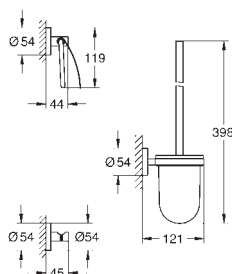

40 407 001	chrome	66.24
40 407 DC1	supersteel	91.66

Essentials
City restroom accessories set 3-in-1

material: glass / metal
consisting of:
toilet brush set (40 374 001)
robe hook (40 364 001)
toilet paper holder (40 367 001)
concealed fastening
GROHE StarLight chrome finish
suitable for screwing (including screws and dowels) or gluing (glue 40 915 000 sold separately)