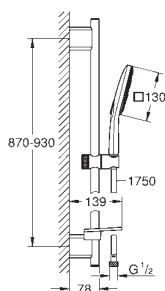

26 587 000

chrome

149.00

**Rainshower SmartActive 130 Cube
Shower rail set 3 sprays**

consisting of:
hand shower Rainshower SmartActive 130 Cube (26 582)
shower rail 900 mm
with wall holders made of metal
Silverflex shower hose 1750 mm (28 388 000)
GROHE EasyReach tray
GROHE EcoJoy 9,5 l/min flow limiter
GROHE DreamSpray perfect spray pattern
GROHE StarLight chrome finish
GROHE QuickFix Plus adjustable distance between brackets
for adaption to existing drilling holes
GROHE TileFix adjustable depth on upper and lower bracket
SpeedClean anti-lime system
Inner WaterGuide for a longer life
Twistfree to prevent hose from twisting
suitable for instantaneous heater
min. recommended pressure 1.0 bar