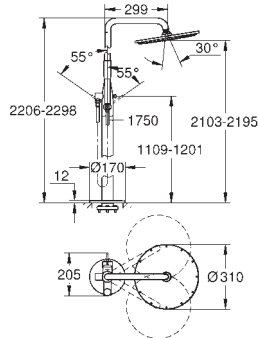

Ref. No. Colour Price netto (€)

23 741 001	chrome	1,900.00
23 741 DC1	supersteel	2,670.00

Essence

Single-lever free-standing shower system

floor-mounted

set for final installation for

45 984 001

without roughing-in-set

GROHE SilkMove 35 mm ceramic cartridge

with temperature limiter

GROHE StarLight chrome finish

automatic diverter:

head shower/hand shower

360° horizontal swivable shower arm

integrated non-return valve in the shower outlet 1/2"

with shower holder

Rainshower Cosmopolitan 310 head shower 9.5 l/min (27 477 000)

with ball joint

rotation angle ± 15°

GROHE DreamSpray perfect spray pattern

SpeedClean anti-lime system

for chrome: hand shower 27 806, for other colours: hand shower 26 465

Silverflex shower hose 1750 mm (28 388 000)

protected against backflow

min. recommended pressure 1.0 bar