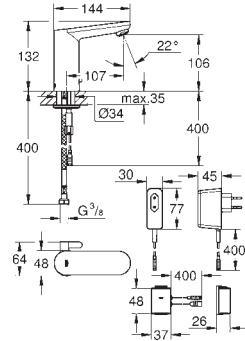

GROHE BLUETOOTH MONITORING

Ref. No.

Colour

Price netto (€)

36 413 000

chrome

644.00

Eurosmart Cosmopolitan E Bluetooth
Infra-red electronic basin tap 1/2" with mixing device
with infrared sensor and Bluetooth module for bi-directional communication for monitoring, configuration and service purpose
with plug transformer 100-240 V AC, 50-60 Hz, 6.75 V DC
rapid installation system
mixing device with adjustable hot water limiter
GROHE StarLight finish
GROHE EcoJoy mousseur 5.7 l/min
with integrated solenoid valve
integrated non-return valves and dirt strainers
with Bluetooth 4.0* for wireless data communication for Apple** and Android devices
Bluetooth range (max. 10 m) varies depending on used materials and walls between transmitter and receiver
monitoring
password protected products
app detects all Bluetooth products in range
auto flush cycles and timing last auto flush usage per day / 30 days
thermal disinfection cycles and timings last disinfection
configuration
detection range and shut off delay
auto flush
thermal disinfection
cleaning mode
2 on/off timers
identification by name
service
send and save 3 profiles
reset to factory or user settings
hard and software version
CE approved
acoustic group I in accordance with DIN 4109
type of protection faucet IP 59K

36 409 000

chrome

530.00