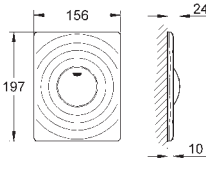

GROHE WALL PLATES FOR WC

	Ref. No.	Colour	Price netto (€)
	38 564 000	chrome	74.00
	38 564 SH0	alpine white	66.00
	38 565 000	chrome	69.00
	38 565 SH0	alpine white	33.00
	38 573 000	chrome	74.00
	38 573 SH0	alpine white	66.00
	38 573 P00	matt chrome	79.00
	38 672 SD0	stainless steel	126.00
	38 574 000	chrome	49.00
	37 059 000	chrome	183.00
	43 977 000	chrome	431.00

Skate Air
Wall plate
for single flush actuation
for pneumatic discharge valve
vertical installation
156 x 197 mm
made of ABS
GROHE StarLight chrome finish
GROHE EcoJoy technology for less water and perfect flow

Skate
Wall plate
for single flush actuation
for pneumatic discharge valve
vertical and horizontal installation
156 x 197 mm
made of ABS
GROHE StarLight chrome finish
GROHE EcoJoy technology for less water and perfect flow

Skate
Wall plate, stainless steel
for single flush actuation
vandal-proof
for pneumatic discharge valve
vertical installation
156 x 197 mm
push button actuation
plastic fixing frame
hidden fixing screws
GROHE EcoJoy technology for less water and perfect flow

Surf
Wall plate
for single flush actuation
for pneumatic discharge valve
vertical and horizontal installation
156 x 197 mm
made of ABS
GROHE StarLight chrome finish
GROHE EcoJoy technology for less water and perfect flow

Pneumatic actuation
GROHE StarLight chrome finish
remote hand actuation
push button actuation with
escutcheon Ø 100 mm
vertical and horizontal installation
wall plate Surf 156 x 197 mm
pneumatic hose 1.50 m

Pneumatic actuation
GROHE StarLight chrome finish
remote **hand-actuation** for
institutional requirements
push button with escutcheon Ø 100 mm
for walls of 80 - 240 mm thickness
actuation stop
pneumatic hose 1.50 m