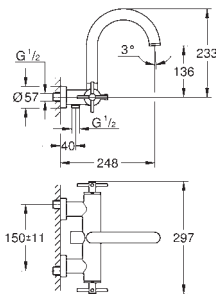

25 010 003 **chrome** **534.00**
25 010 DC3 **supersteel** **790.00**
25 010 GL3 **cool sunrise** **847.00**
25 010 DA3 **warm sunset** **847.00**
25 010 AL3 **brushed hard graphite** **903.00**

Atrio
Bath mixer 1/2"
wall mounted
ceramic headparts 1/2", 90°
GROHE StarLight chrome finish
automatic diverter: bath/shower
tubular spout
with stop restriction
mousseur
integrated non-return valves in the shower outlet 1/2"
covered S-unions
protected against backflow
without shower set
with cross handles
Two different sets of caps included. One set with „H“ and „C“ marking, one set without marking.