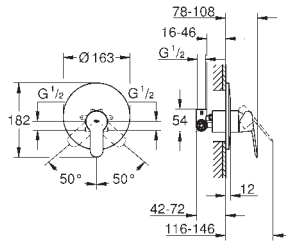

Ref. No.

Colour

Price netto (€)

29 078 000

chrome

126.00

BauEdge
Single-lever shower mixer 1/2"

concealed installation
consisting of:
set for final installation
concealed body (33 964)
metal lever
GROHE Longlife 46 mm ceramic cartridge
GROHE StarLight chrome finish
adjustable flow rate limiter
escutcheon- and shaft-sealing
optional temperature limiter ref. no. 46 308 000