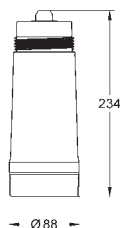

40 547 001 **59.16**

GROHE Blue
Active carbon filter
BWT replacement filter for GROHE Blue systems for regions with water hardness below 9° dKH
capacity 3000 l
3-phases filter
compatible with GROHE Blue Home, GROHE Blue Professional and GROHE Blue Pure