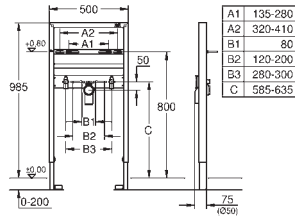

GROHE RAPID SL FOR WASH BASIN AND BIDET

Ref. No.

Colour

Price netto (€)

38 541 000

126.00

Rapid SL
Element for wash basin, single hole installation
1.00 m installation height

for on-the-wall installations or studded walls
powder coated steel frame, self-supporting
for dry-cladding, completely pre-assembled
with fixed connections
quick adjustment, lockable
fixing material
TÜV approved
wash basin fixing bolts M10 with
fixing device for ceramic
variable distance of fixing bolts
HT-outlet bend Ø 50 mm
seal Ø 32 mm
2 noise protected fitting connections 1/2"
for on-the-wall installation please order wall brackets 38 558 00M (sold separately)

38 544 000

227.00