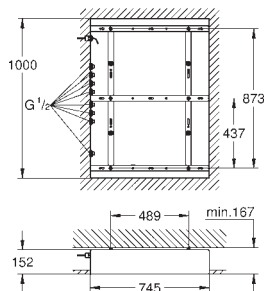

The ceiling construction must be appropriate for the static requirement of the product (total product weight > 70 kg). Ceiling shower has to be controlled by 8 outlets + 1 hand shower outlet and the performance of the waste must be of sufficient size (> 100 l/min). For detailed planning please see separate planning & installation guide before start.

29 126 000 chrome 531.00

Grohtherm SmartControl
Thermostat for concealed installation with 3 valves
set for final installation for
GROHE Rapido SmartBox 35 600 000
metal wall escutcheon with **GROHE QuickFix**
(covered escutcheon and shaft sealing, covered fixing), retroactively 6° adjustable
GROHE StarLight chrome finish
GROHE SmartControl push for ON-OFF, turn for volume adjustment from EcoJoy to full flow, exchangeable symbols
GROHE TurboStat compact cartridge
with wax thermoelement
GROHE ProGrip with knurl structure
GROHE SafeStop at 38°C
GROHE SafeStop Plus optional temperature limiter at 43°C or 46°C included
built-in non return valves and dirt strainers
multiple outlets can be run simultaneously
without roughing-in-set
flow performance:
outlet A = 23 l/min
outlet B = 27 l/min
outlet C = 23 l/min
outlet A + B = 33 l/min
outlet A + B + C = 36 l/min