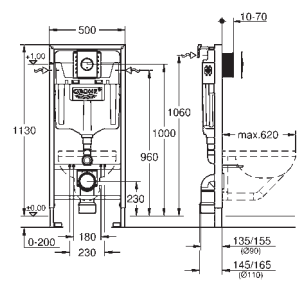

consisting of:

Rapid SL element for WC (38 528 001)

Arena Cosmopolitan S flush plate, chrome (37 624 000)

Rapid SL wall brackets (38 558 00M)

including revision shaft 40 911 000 for mounting of small flush plates