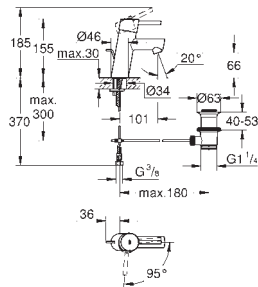

23 380 10E **chrome** **140.00**
Concetto
Single-lever basin mixer 1/2"
S-Size
single hole installation
metal lever
GROHE SilkMove ES 28 mm ceramic cartridge
with energy saving function via cold start
with temperature limiter
GROHE StarLight chrome finish
GROHE EcoJoy mousseur 5.7 l/min
GROHE QuickFix rapid installation system
pop-up waste set 1 1/4"
flexible connection hoses
min. recommended pressure 1.0 bar

23 381 10E **chrome** **113.00**
ditto, with retractable chain

23 385 10E **chrome** **113.00**
ditto, smooth body