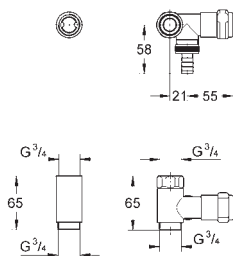

41 043 000 chrome 90.00

Original WAS valve „Mixer“ 3/4"
wall mounted
for wall mixers 1/2"
right-hand connection
grease chamber headpart 1/2" for closable hose connection
non-return valve type EB
Spacer
protected against backflow
GROHE StarLight chrome finish
for combination with pipe ventilating valve type HB 41 239 000

41 040 000 chrome 81.00
ditto, left hand connection