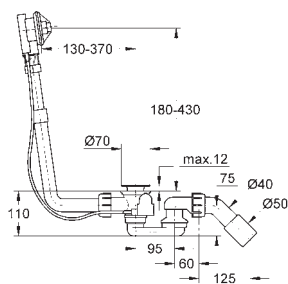

Ref. No.

Colour

Price netto (€)

28 943 000

121.00

Talento
Pop-up bath waste and overflow
set for special baths
with bowden cable
without finishing trim set
bottle trap
45° waste elbow