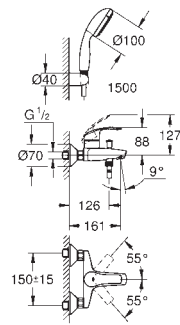

33 302 20A **chrome** **116.00**

Eurosmart
Single-lever bath mixer 1/2"
wall mounted
metal lever
GROHE SilkMove 35 mm ceramic cartridge
with temperature limiter
GROHE StarLight chrome finish
adjustable flow rate limiter
automatic diverter: bath/shower
mousseur
integrated non-return valve in the shower outlet 1/2"
S-unions
metal wall escutcheons
protected against backflow
with shower set
consisting of:
hand shower Tempesta 100, 1 spray, 9.5 l/min (27 923)
wall shower holder (28 605)
Relexaflex hose 1500 mm 1/2" x 1/2" (28 151)