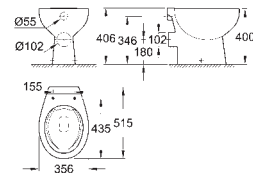

39 430 000 alpine white 60.00

Bau Ceramic
Floor standing WC
wash down
rimless
horizontal outlet
flush volume 6/3 l
including fixation set
sanitary ware
12 pieces per pallet