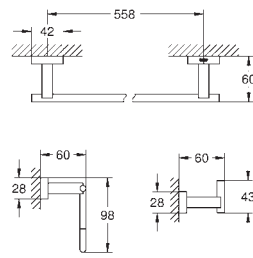

GROHE ESSENTIALS CUBE

Ref. No. Colour Price netto (€)

40 777 001 **chrome** **81.66**

Essentials Cube
Guest bathroom accessories set 3-in-1
material: metal
consisting of:
robe hook (40 511 001)
toilet paper holder (40 507 001)
towel rail, 558 mm (40 509 001)
concealed fastening
GROHE StarLight chrome finish