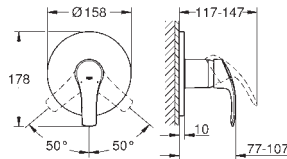

24 042 002 **chrome** **110.00**

Eurosmart
Single-lever shower mixer
set for final installation for
GROHE Rapido SmartBox 35 600 000
GROHE SilkMove 46 mm ceramic cartridge
GROHE StarLight chrome finish
wall escutcheon with **GROHE QuickFix** (covered
escutcheon- and shaft sealing, covered fixing)
metal escutcheon, retroactively 6° adjustable
metal lever
flow performance:
outlet B or C = 30 l/min
without roughing-in-set

35 600 000 **chrome** **70.00**
GROHE Rapido SmartBox universal rough-in box for concealed installation