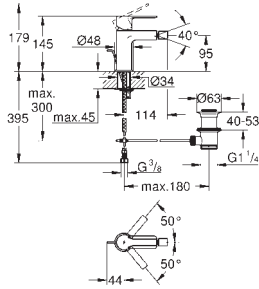

33 848 001 **chrome** 220.00
33 848 DC1 **supersteel** 295.00
33 848 AL1 **brushed hard graphite** 337.00

Lineare
Single-lever bidet mixer 1/2"
S-Size
single hole installation
metal lever
GROHE SilkMove 28 mm ceramic cartridge
with temperature limiter
GROHE StarLight chrome finish
GROHE QuickFix Plus installation system
ball-joint mousseur
pop-up waste set 1 1/4"
flexible connection hoses
min. recommended pressure 1.0 bar