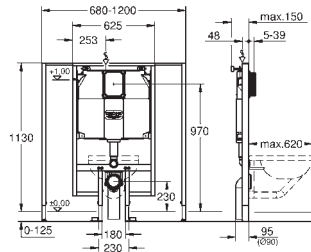

GROHE RAPID SL FOR WC

Ref. No.

Colour

Price netto (€)

38 995 000

343.00

Rapid SL

Element for WC with flushing cistern 80 mm, variable width 1.13 m installation height

for small, narrow bathrooms
variable element width 0.70 – 1.20 m
for on-the-wall installation
powder coated steel frame, self-supporting
for dry-cladding, completely pre-assembled
with fixed connections
quick adjustment, lockable
fixing material
TÜV approved
2 WC fixing bolts
fixing device for ceramic
distance of fixing bolts 180/230 mm
PP outlet bend Ø 90 mm
depth adjustable
PP reducer Ø 90/110 mm
inlet and outlet connecting set

flushing cistern 80 mm, 6 - 9 l, containing following features:

adjustment ex factory 6 l and 3 l
pneumatic discharge valve offering 3 modes of operation: dual flush or start/stop or single flush
water supply from top
low noise (group I acc. to German Noise Specification)
insulated against condensation
water supply 1/2" and push fit flexible hose union
no tools required for the installation
of the inspection shaft incl. protection during construction phase
for vertical use

including wall brackets 38 558 00M for on-the-wall installation
for installation in Scandinavia please order adapter 38 338 000 (sold separately)

38 525 001

319.00