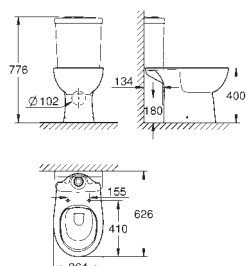

39 349 000 **alpine white** **89.00**
Bau Ceramic
Floor standing WC for close coupled combination
wash down
rimless
horizontal outlet
flush volume 6/3 l
including fixation set
cistern to be ordered separately
sanitary ware
compatible with seat and cover 39 492 000 (standard) or 39 493 000 (soft close)
9 pieces per pallet