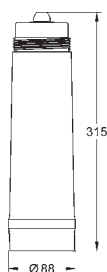

40 575 001 **273.00**

GROHE Blue
UltraSafe filter
BWT replacement filter for GROHE Blue systems
filters 99.99 % of all bacteria and microplastic (> 1 µm)
reduces substances responsible for taste and odor, e.g. chlorine
filter capacity maximum 3000 l or 6 months
2-phase-filter
compatible with GROHE Blue Home, GROHE Blue Professional and GROHE Blue Pure (only with flow meter)

KITCHEN
FITTINGS