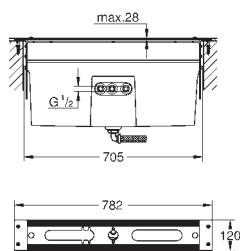

4/5-hole bath combination (optional) baseframe for installation under tiled surround
consisting of:
base frame
drainage box with integrated outlet for splash water
allows for waterproofing of wall construction surrounding the concealed body
with sealing sleeve
caps to cover screw fixations always come in chrome color

45 388 000		122.00
Supporting legs for baseframe