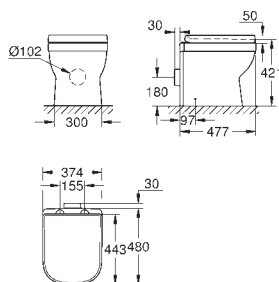

39 555 000 **alpine white** **210.00**
Euro Ceramic
Floor standing WC set
 universal trap for horizontal and vertical outlet
 rimless
 flush volume 3/5 l
 including fixation set
 sanitary ware
 Euro Ceramic WC seat
 soft close
 quick release function
 detachable
 material: Duroplast
4 pieces per pallet