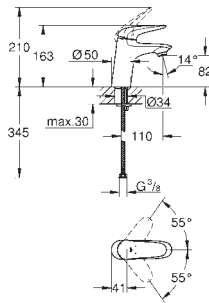

23 717 30L **chrome** **98.00**

Eurostyle
Single-lever basin mixer 1/2"
S-Size
single hole installation
solid metal lever
GROHE SilkMove 35 mm ceramic cartridge
adjustable flow rate limiter
with temperature limiter
GROHE StarLight chrome finish
GROHE QuickFix rapid installation system
mousseur for low pressure
smooth body
flexible connection hoses
min. recommended pressure 0.2 bar