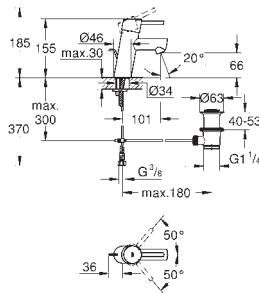

32 204 10E **chrome** **144.00**

Concetto
Single-lever basin mixer 1/2"
S-Size
single hole installation
metal lever
GROHE SilkMove 28 mm ceramic cartridge
temperature limiter
GROHE StarLight chrome finish
GROHE EcoJoy SpeedClean mousseur 5.7 l/min
GROHE QuickFix installation system
with centering support
pop-up waste set 1 1/4"
flexible connection hoses
acoustic group I in accordance with DIN 4109

32 204 001 **chrome** **144.00**
ditto, with non-restricted flow