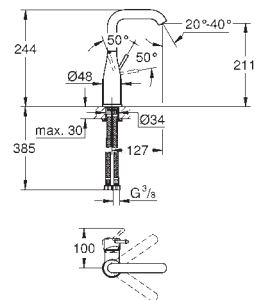

23 541 001 chrome 198.00

Essence
Single-lever basin mixer 1/2"
L-Size
single hole installation
metal lever
GROHE SilkMove 28 mm ceramic cartridge
with temperature limiter
GROHE StarLight chrome finish
GROHE EcoJoy mousseur 5.7 l/min
GROHE AquaGuide adjustable mousseur
GROHE QuickFix Plus installation system
swivel spout with mousseur and stop limiter
smooth body
flexible connection hoses
min. recommended pressure 1.0 bar