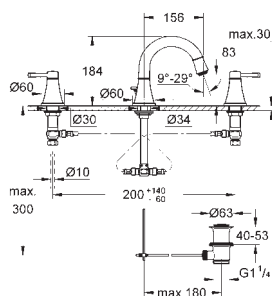

20 417 000 chrome 447.00
20 417 IGO chrome/gold 655.00

Grandera
Three-hole basin mixer 1/2"
S-Size
valves hot/cold with ceramic headparts 1/2" - 90°
GROHE StarLight chrome finish
GROHE EcoJoy technology for less water and perfect flow
GROHE AquaGuide adjustable mousseur 5.7 l/min
pop-up waste set 1 1/4"
pressure-proof, flexible connection hoses
between spout and side valves
min. recommended pressure 1.0 bar