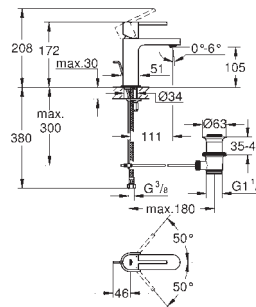

32 612 003	chrome	186.00
32 612 DC3	supersteel	253.00
32 612 AL3	brushed hard graphite	289.00

GROHE Plus
Single-lever basin mixer 1/2" S-Size
single hole installation
metal lever
GROHE SilkMove 28 mm ceramic cartridge
with temperature limiter
GROHE StarLight chrome finish
GROHE EcoJoy SpeedClean mousseur 5.7 l/min
GROHE AquaGuide adjustable mousseur
GROHE QuickFix Plus installation system
pop-up waste set 1 1/4"
flexible connection hoses