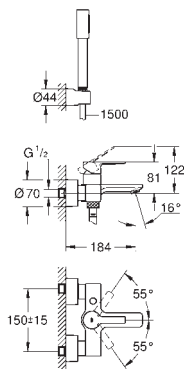

33 850 001	chrome	335.00
------------	--------	--------

Lineare
Single-lever bath mixer 1/2"
wall mounted
metal lever
GROHE SilkMove 35 mm ceramic cartridge
with temperature limiter
GROHE StarLight chrome finish
automatic diverter: bath/shower
mousseur
shower outlet 1/2"
integrated non-return valve
covered S-unions
protected against backflow
with shower set
consisting of:
hand shower Sena Stick (26 465)
wall shower holder Tempesta Cosmopolitan 100
(27 594 000)
Silverflex shower hose 1.500 mm (28 364)
min. recommended pressure 1.0 bar