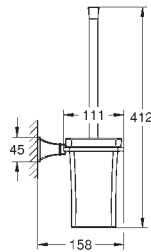

40 632 000	chrome	190.83
40 632 IGO	chrome/gold	249.17

Grandera
Toilet brush set
material: ceramic
GROHE StarLight chrome finish