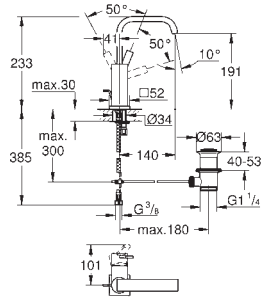

32 146 000 chrome 502.00

Allure
Single-lever basin mixer 1/2"
L-Size
single hole installation
GROHE SilkMove 28 mm ceramic cartridge
GROHE StarLight chrome finish
GROHE EcoJoy 6.0 l/min. flow limiter
rapid installation system
mousseur
U - spout
pop-up waste set 1 1/4"
flexible connection hoses

23 076 000 chrome 455.00
ditto, without pop-up waste set