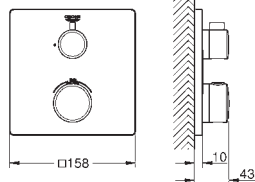

Caps exposed

consisting of:

3 caps with 3 different symbols

fits Euphoria SmartControl shower systems

GROHE GROHTHERM 2 HANDLE TRIM SETS

Ref. No. Colour Price netto (€)

24 078 000 chrome 318.00

Grotherm
Thermostatic mixer for 1 outlet with shut off valve
 set for final installation for
 GROHE Rapido SmartBox 35 600 000
GROHE TurboStat compact cartridge
 with wax thermostatic element
GROHE StarLight chrome finish
 wall escutcheon with **GROHE QuickFix** (covered
 escutcheon- and shaft sealing, covered fixing)
 metal escutcheon, retroactively 6° adjustable
 GROHE SafeStop at 38°C
GROHE SafeStop Plus optional temperature limiter at 43°C or 46°C included
 built-in non return valves and dirt strainers
 ceramic stop valve, 120°
 flow performance:
 outlet B = 27 l/min
 outlet C = 30 l/min
 without roughing-in-set