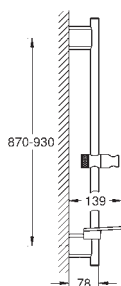

26 603 000	chrome	92.00
26 603 DC0	supersteel	166.00
26 603 BE0	polished nickel	184.00
26 603 EN0	brushed nickel	202.00
26 603 GL0	cool sunrise	184.00
26 603 GN0	brushed cool sunrise	202.00
26 603 DA0	warm sunset	184.00
26 603 DL0	brushed warm sunset	202.00
26 603 A00	hard graphite	184.00
26 603 AL0	brushed hard graphite	202.00

Rainshower SmartActive
Shower rail, 900 mm
with wall holders made of metal
glide element and swivel holder
GROHE QuickFix (adjustable distance between
wall shower holders for adaption to existing drillings)
GROHE TileFix adjustable depth on upper and lower bracket
GROHE EasyReach tray
GROHE StarLight chrome finish