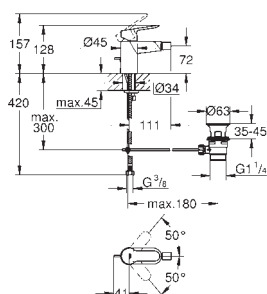

20 474 000

chrome

165.00

BauEdge
Two-hole basin mixer

wall mounted
consisting of:
set for final installation and concealed body
metal lever

GROHE Longlife 35 mm ceramic cartridge
GROHE StarLight chrome finish
mousseur
centre distance 110 mm
projection 171 mm