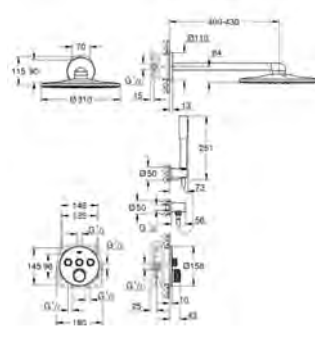

GROHE SMARTCONTROL MIXERS

Ref. No. Colour Price netto (€)

34 709 000 **chrome** **1,240.00**
SmartControl Perfect shower set
consisting of:
concealed mixer with 3 valves
SmartControl mixer set for final installation (29 146 000)
GROHE Rapido SmartBox 35 600 000
Rainshower 310 head shower set (26 475) including head shower with 2 sprays, horizontal shower arm 400 mm and head shower rough-in (26 483 000)
Euphoria Cosmopolitan Stick handshower (27 367 000)
Rainshower wall holder (27 074 000)
Rainshower wall union 1/2" (27 057 000)
Silverflex shower hose 1.500 mm (28 364)