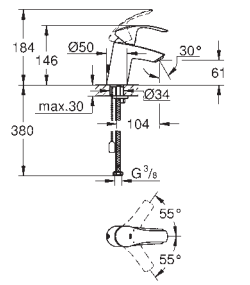

33 188 002 chrome 90.00

Eurosmart
Single-lever basin mixer 1/2"
S-Size
single hole installation
metal lever
GROHE SilkMove 35 mm ceramic cartridge
adjustable flow rate limiter
with temperature limiter
GROHE StarLight chrome finish
GROHE EcoJoy mousseur 5.7 l/min
GROHE QuickFix rapid installation system
retractable chain
flexible connection hoses