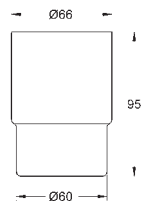

40 372 001 **6.99**

Essentials Crystal glass

material: glass
fits in the following holders:
Essentials (40 369 xx1)
Essentials Cube (40 508)
Bau Cosmopolitan (40 585)
Essentials Authentic (40 652)