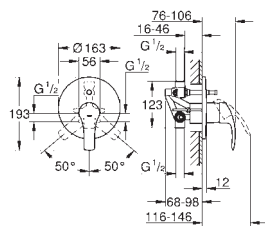

Ref. No. Colour Price netto (€)

33 305 002 **chrome** **151.00**

Eurosmart
Single-lever bath mixer 1/2"
wall installation
GROHE SilkMove 46 mm ceramic cartridge
GROHE StarLight chrome finish
GROHE QuickFix covered fixation
consisting of:
set for final installation (19 450 002)
with concealed body
adjustable flow rate limiter
automatic diverter: bath/shower
metal lever
metal escutcheon
escutcheon- and shaft-sealing
optional temperature limiter ref. no. 46 308 000