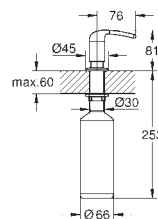

40 553 000

chrome

54.99

40 553 DC0

supersteel

77.08

Ladylux / Zedra soap dispenser

for liquid soaps,
storage bin 500 ml

GROHE StarLight finish