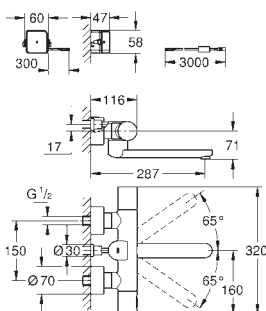

Ref. No.

Colour

Price netto (€)

36 414 000

chrome

875.00

**Eurosmart Cosmopolitan E Bluetooth
Infra-red electronic thermostatic basin mixer, wall mounted**

with infrared sensor and Bluetooth module for bi-directional communication for monitoring, configuration and service purpose with transformer 100-240 V AC, 50-60 Hz, 6.75 V DC

GROHE StarLight finish

GROHE CoolTouch

GROHE EcoJoy technology for less water and perfect flow

GROHE SafeStop at 38°C

swivel cast spout 219 mm

with swivel stop at 130° or fixed

projection 287 mm

laminar mousseur 9 l/min

S-unions

escutcheon covers for S unions

non-return valve

dirt strainers

power connection cable 3.0 m

for use with connection set

39 383 000

with Bluetooth 4.0* for wireless data communication

for Apple** and Android devices

Bluetooth range (max. 10 m) varies depending on used

materials and walls between transmitter and receiver

monitoring

password protected products

app detects all Bluetooth products in range

auto flush cycles and timing last auto flush

usage per day / 30 days

thermal disinfection cycles and timings last disinfection

configuration

detection range and shut off delay

auto flush

thermal disinfection

cleaning mode

2 on/off timers

identification by name

service

send and save 3 profiles

reset to factory or user settings

hard and software version

CE approved

acoustic group I in accordance with DIN 4109

type of protection faucet IP 59K