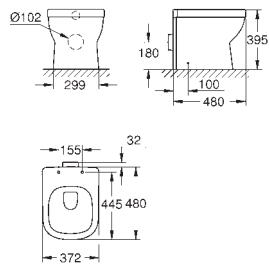

39 329 000 **alpine white** **137.00**
39 329 00H **alpine white** **171.00**
Euro Ceramic
Floor standing WC
universal trap for horizontal and vertical outlet
wash down
rimless
flush volume 3/5 l
including fixation set
sanitary ware
fully skirted with invisible fixation
anti bacterial glazing (00H)
compatible with seat and cover 39 330 001 (soft close) and 39 331 001 (without soft close)
12 pieces per pallet