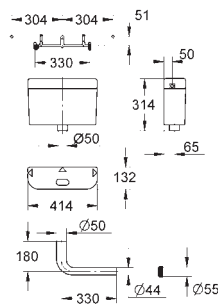

37 762 SH0

alpine white

93.00

Flushing cistern for WC

6 l
exposed installation
with top
for concealed bath furniture installation
made of ABS
non-interruptible flush cycle
pneumatic actuation
filling valve
1/2"
min. recommended static pressure 0.2 bar
mounting template
flush pipe bend
WC inlet connector
ABS flush pipe 180 mm x 320 mm
connection from left / right or back side inlet