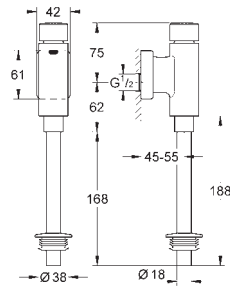

GROHE URINAL FLUSH VALVES

Ref. No.

Colour

Price netto (€)

37 339 000

chrome

128.00

Rondo
Flush valve for urinal
1/2"
brass
integrated stop valve
GROHE StarLight chrome finish
with control cap and flush pipe connection
flow rate adjustment
flush volume adjustable 1.0 - 4.0 l
with wall escutcheon
flush pipe 200 mm
rubber connector with escutcheon
flow pressure min 0.5 bar
operating pressure max 5 bar