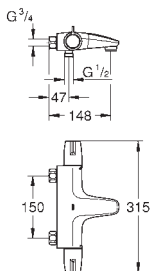

GROHE GROHTHERM SPECIAL

Ref. No. Colour Price netto (€)

34 671 000 chrome 387.00

Grotherm Special
Thermostatic bath mixer 1/2"
wall mounted
ergonomic handles
Aquadimmer handle with multiple function
flow control
integrated mixed water shut off
diverter bath/shower
GROHE TurboStat compact cartridge
with wax thermoelement
Temperature scale handle with
pre-adjustable safety stop between
35°C and 43°C
easy thermal disinfection via optional key 47 994 000
shower bottom outlet 1/2"
with integrated non return-valve
metal temperature safety stop
laminar mousseur
dirt strainers
without S-unions and covers
GROHE Quickfix for fast exchange of
non return valves in connections
GROHE CoolTouch safety housing
GROHE StarLight chrome finish
GROHE SafetyPlus

34 020 001 chrome 626.00