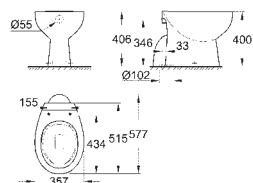

39 431 000 alpine white 60.00

Bau Ceramic
Floor standing WC
wash down
rimless
vertical outlet
flush volume 6/3 l
including fixation set
sanitary ware
12 pieces per pallet