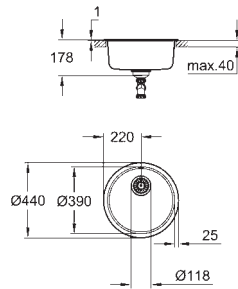

GROHE STAINLESS STEEL SINKS

Ref. No.

Colour

Price netto (€)

31 720 SD0

stainless steel

87.49

K200

Stainless steel sink

model: K200 50-S Ø 44 1.0

mounting type: standard built-in

material: stainless steel AISI 304 (V2A)

GROHE Whisper

min. cabinet size: 500 mm

dimensions: Ø 440 mm

1 bowl: Ø 390 mm

inner bowl radius: Ø 390

GROHE QuickFix installation system

cut-out: Ø 422 mm

drainer: Ø 3.5"/90 mm basket strainer waste

accessories included: waste kit, basket

strainer waste, mounting set

amount of fasteners included (top mount): 5

31 719 SD0

stainless steel

104.16