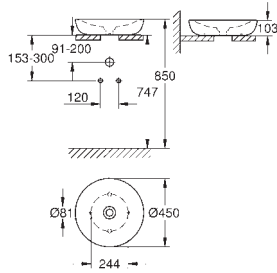

39 609 00H **alpine white** 254.00

Essence Vessel basin 45
without overflow
450 x 450 mm
including fixation set
including ceramic waste, removable cover
non-closable
sanitary ware
PureGuard anti scale coating and anti bacterial glazing