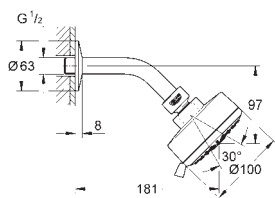

27 869 001 chrome 64.00

Tempesta Cosmopolitan 100
Head shower 4 sprays
GROHE Rain O², Rain, Massage, Jet
ball joint ± 15° rotatable
Shower arm with connection thread 1/2"
escutcheon
GROHE EcoJoy 9,5 l/min flow limiter
GROHE DreamSpray perfect spray pattern
GROHE StarLight chrome finish
SpeedClean anti-lime system
Inner WaterGuide for a longer life
suitable for instantaneous heater
min. recommended pressure 1.0 bar

SHOWERS