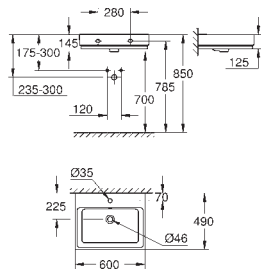

39 473 00H

alpine white

178.00

**Cube Ceramic
Wash basin 60**

wall hung
1 hole punched, 2 holes pre-punched
with overflow
600 x 490 mm
sanitary ware
PureGuard anti scale coating and anti bacterial glazing
16 pieces per pallet