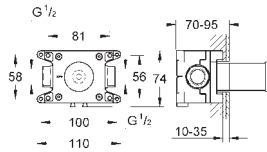

GROHE RAPIDO C / STOP VALVES

Ref. No.

Colour

Price netto (€)

35 028 000

137.00

Rapido C

Rough-in for single volume control

for grid installation of Grohtherm Custom Shower system
built-in box with removable protection cover
waterproof membrane base for wall sealing
for masonry and drywall installation
fixing points for front and back wall
aramã DR
pre-assembled ceramic headpart 3/4"
connection threads 1/2"
flow rate:
55 l/min. at 3 bar
installation depth 70 - 95 mm
min. recommended pressure 1.0 bar

CONCEALED SOLUTIONS