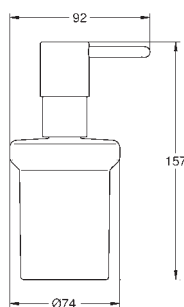

40 394 001	chrome	17.08
40 394 DC1	supersteel	24.16
40 394 BE1	polished nickel	25.83
40 394 EN1	brushed nickel	27.49
40 394 GL1	cool sunrise	25.83
40 394 GN1	brushed cool sunrise	27.49
40 394 DA1	warm sunset	25.83
40 394 DL1	brushed warm sunset	27.49
40 394 A01	hard graphite	25.83
40 394 AL1	brushed hard graphite	27.49

Essentials

Soap dispenser

material: glass / metal
filling quantity 160 ml
fits in the following holders:
Essentials (40 369 xx1)
Essentials Cube (40 508)

Bau Cosmopolitan (40 585)

Essentials Authentic (40 652)

GROHE StarLight chrome finish