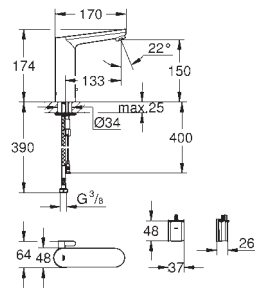

min. recommended pressure 1.0 bar

36 331 001

chrome

326.00

ditto, with pop-up waste set 1 1/4"

36 422 000

chrome

413.00