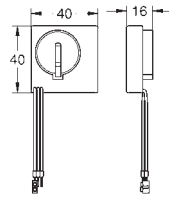

GROHE RAPID SL FOR THE DISABLED

Ref. No.

Colour

Price netto (€)

39 142 000

216.00

Radio transmitter

for WC receiver module 39 141 000, 38 759 SD0
frequency 868.4 MHz
with option for Dual Flush
can be integrated into a standard electricity box
(measurements according to DIN 49073)
CE approved