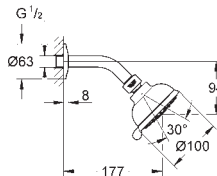

26 089 001

chrome

66.00

Tempesta Rustic 100

Head shower set 4 sprays

GROHE Rain O², Rain, Massage, Jet

ball joint ± 15° rotatable

Shower arm with connection thread 1/2"
escutcheon

GROHE DreamSpray perfect spray pattern

GROHE StarLight chrome finish

SpeedClean anti-lime system

Inner WaterGuide for a longer life

suitable for instantaneous heater

min. recommended pressure 1.0 bar