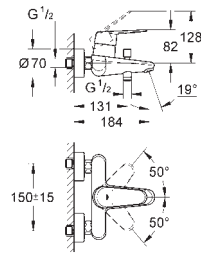

GROHE EURODISC COSMOPOLITAN

Ref. No. Colour Price netto (€)

33 390 002 **chrome** **204.00**

Eurodisc Cosmopolitan
Single-lever bath mixer 1/2"
wall mounted
metal lever
GROHE SilkMove 46 mm ceramic cartridge
GROHE StarLight chrome finish
adjustable flow rate limiter
adjustable minimum flow rate
approx. 2.5 l/min
automatic diverter: bath/shower
mousseur, integrated non-return valve in the shower outlet 1/2"
S-unions
protected against backflow
optional temperature limiter ref. no. 46 308 000
acoustic group I in accordance with DIN 4109