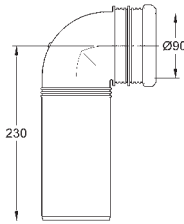

GROHE RAPID SL FOR WC

Ref. No.

Colour

Price netto (€)

42 327 000

PP-outlet bend Ø 90 mm
variable depth adjustment

17.00