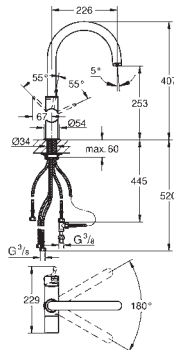

33 251 000

chrome

478.00

GROHE Blue
Single-lever sink mixer 1/2" Bi-Flow
single hole installation

C-spout
GROHE SilkMove 46 mm ceramic cartridge
GROHE StarLight chrome finish
metal lever
adjustable flow rate limiter
swivel tubular spout
separate inner water ways for filtered
and non-filtered water
with integrated drinking water outlet
with ceramic headpart to shut off drinking water
mousseur
flexible connection hoses
filter for drinking water not included in delivery
this product contains built-in LED lamps, which
cannot be changed: energy efficiency class: A+