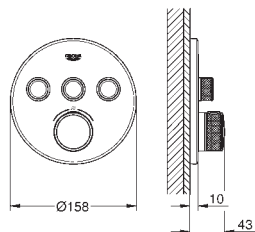

GROHE GROHTHERM SMARTCONTROL

Ref. No. Colour Price netto (€)

29 120 000 chrome 573.00

Grohtherm SmartControl
Thermostat for concealed installation
with 2 valves and integrated shower holder
set for final installation for
GROHE Rapido SmartBox 35 600 000
metal wall escutcheon with **GROHE QuickFix**
(covered escutcheon and shaft sealing, covered
fixing), retroactively 6° adjustable
GROHE StarLight chrome finish
GROHE SmartControl push for ON-OFF, turn for
volume adjustment from EcoJoy to full flow, exchangeable symbols
GROHE TurboStat compact cartridge
with wax thermoelement
GROHE ProGrip with knurl structure
GROHE SafeStop at 38°C
GROHE SafeStop Plus optional temperature limiter at 43°C or 46°C included
built-in non return valves and dirt strainers
multiple outlets can be run simultaneously
integrated shower union with shower outlet 1/2"
without roughing-in-set
flow performance:
outlet B = 24 l/min
hand shower = 12 l/min
outlet B + hand shower = 27 l/min

35 600 000 chrome 70.00
GROHE Rapido SmartBox universal rough-in box for concealed installation

29 121 000 chrome 531.00
29 121 DC0 supersteel 698.00
29 121 BE0 polished nickel 748.00
29 121 EN0 brushed nickel 798.00
29 121 GL0 cool sunrise 748.00
29 121 GN0 brushed cool sunrise 798.00
29 121 DA0 warm sunset 748.00
29 121 DL0 brushed warm sunset 798.00
29 121 A00 hard graphite 748.00
29 121 AL0 brushed hard graphite 800.00