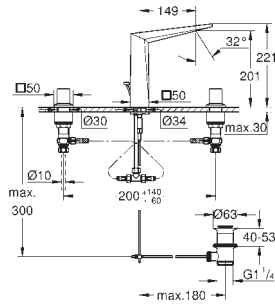

GROHE ALLURE BRILLIANT

Ref. No. Colour Price netto (€)

20 344 000	chrome	825.00
20 344 DC0	supersteel	1,030.00
20 344 A00	hard graphite	1,110.00
20 344 AL0	brushed hard graphite	1,180.00

Allure Brilliant
Three-hole basin mixer 1/2"
M-Size
ceramic headparts 1/2", 90°
GROHE StarLight chrome finish
GROHE EcoJoy 5.0 l/min. flow limiter
spout with integrated mousseur
pop-up waste set 1 1/4"
pressure-proof, flexible connection hoses
between spout and side valves
min. recommended pressure 1.0 bar