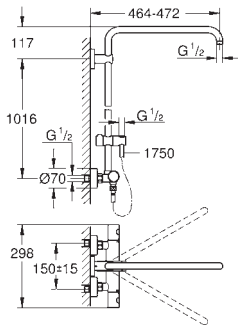

26 241 000

chrome

374.00

Euphoria System

Shower system with thermostat for wall mounting

consisting of:

horizontal swivable 450 mm shower arm

exposed thermostat with

Aquadimmer function

gliding element

Silverflex shower hose 1750 mm (28 388 000)

GROHE TurboStat compact cartridge

with wax thermoelement

GROHE SafeStop at 38°C

GROHE SafeStop Plus optional temperature limiter at 43°C included

GROHE StarLight chrome finish

Inner WaterGuide for a longer life

Twistfree to prevent hose from twisting

suitable for instantaneous heaters

from 18 kW/h

minimum flow rate 7 l/min.

min. recommended pressure 1.0 bar

optional upgrade: **GROHE EasyReach** tray (26 362)