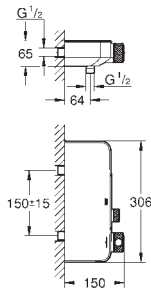

34 719 000 chrome 270.00

Grotherm SmartControl
Thermostatic shower mixer 1/2"
wall mounted
GROHE CoolTouch no risk of scalding
GROHE StarLight chrome finish
GROHE SafeStop at 38°C
GROHE SafeStop Plus optional temperature limiter at 43°C included
GROHE TurboStat compact cartridge
with wax thermoelement
GROHE ProGrip with knurl structure
GROHE SmartControl push for ON-OFF, turn for
volume adjustment from EcoJoy to full flow
integrated **GROHE EasyReach** shower tray
shower bottom outlet 1/2"
built-in non return valves and dirt strainers
protected against backflow