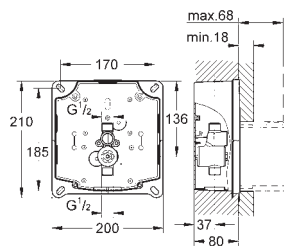

38 787 000

108.00

GROHE Rapido UMB
roughing-in set for urinal
for manual actuation or Tectron
infra-red electronic 6 V
water group with stop valve
flow pressure min 0.5 bar
operating pressure max 10 bar
flush aid
functional unit checked ex factory
water supply connections 1/2" outer thread
installation box with gasket
fixing points for dry cladding and
masonry-in