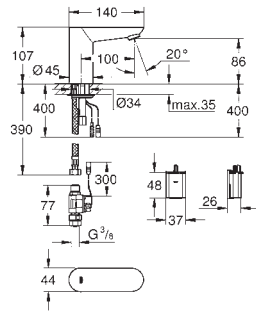

GROHE EUROECO COSMOPOLITAN E

Ref. No.

Colour

Price netto (€)

36 271 000

chrome

270.00

Euroeco Cosmopolitan E

Infra-red electronic basin tap without mixing device
with infrared sensor for bi-directional communication
for monitoring, configuration and service purpose
for cold or premixed water

6 V lithium battery, type CR-P2

battery lifetime: approx. 7 years (150 actuations a day)

GROHE EcoJoy mousseur 5.7 l/min

flexible connection hoses

dirt strainers

external solenoid valve

external battery

rapid installation system

multistage battery status display

7 pre-set programs:

auto flush

thermal disinfection

cleaning mode

additional functions and precise settings

by remote control 36 407

CE approved

acoustic group I in accordance with DIN 4109

type of protection faucet IP 59K

36 269 000

chrome

316.00