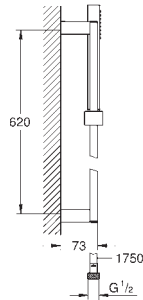

27 698 000 chrome 49.00
ditto, with non-restricted flow

27 936 000 chrome 212.00

Euphoria Cube
Shower set
 consisting of:
 hand shower (27 698 000)
 shower rail 600 mm (27 892 000)
 Silverflex shower hose 1750 mm (28 388 000)
GROHE DreamSpray perfect spray pattern
GROHE StarLight chrome finish
SpeedClean anti-lime system
Inner WaterGuide for a longer life
 suitable for instantaneous heater
 min. recommended pressure 1.0 bar