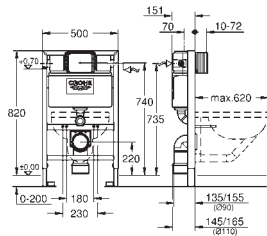

GROHE RAPID SL FOR WC

Ref. No.

Colour

Price netto (€)

38 526 10A

*

Rapid SL

Element for WC, 0.82 m installation height with flushing cistern 6 - 9 l

for on-the-wall installations or studed walls
powder coated steel frame, self-supporting
for dry-cladding, completely pre-assembled
with fixed connections
quick adjustment, lockable
fixing material
TÜV approved
2 WC fixing bolts
fixing device for ceramic
distance of fixing bolts 180/230 mm
PP outlet bend Ø 90 mm
depth adjustable
reducer Ø 90/110 mm
inlet and outlet connecting set

flushing cistern 6 - 9 l containing the following features:

pneumatic discharge valve offering 3 modes of operation: dual flush or start/stop or single flush
front or top actuation
water supply from left/right or back
low noise (group I acc. to German Noise Specification)
insulated against condensation
1/2" water supply connection including integrated angle valve and push fit flexible hose union
Shortable inspection shaft incl. protection during construction phase

for on-the-wall installation please order wall brackets 38 558 00M (sold separately)
for mounting of small flush plates please order revision shaft 40 950 000 (sold separately)

WRAS approved

38 618 000

289.00