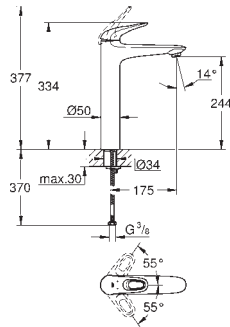

Ref. No. Colour Price netto (€)

23 570 003 chrome 236.00
23 570 LS3 moon white/chrome 305.00

Eurostyle
Single-lever basin mixer 1/2"
XL-Size
single hole installation
loop metal lever
for free-standing basins
GROHE SilkMove 35 mm ceramic cartridge
with temperature limiter
GROHE StarLight chrome finish
GROHE EcoJoy mousseur 5.7 l/min
GROHE QuickFix rapid installation system
smooth body
flexible connection hoses