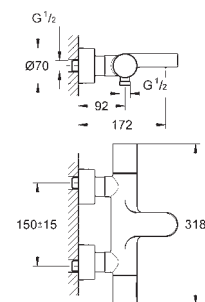

Grotherm 3000 Cosmopolitan Thermostatic bath mixer 1/2"

wall mounted

100% GROHE CoolTouch consisting of safety housing + S-unions with CoolTouch escutcheons

GROHE StarLight chrome finish

GROHE SafeStop at 38°C

GROHE SafeStop Plus optional temperature limiter at 43°C included

GROHE TurboStat compact cartridge

with wax thermostatic element

integrated mixed water shut off

Aquadimmer with multiple function

- flow control

- diverter: bath/shower

shower bottom outlet 1/2"

mousseur

built-in non return valves

dirt strainers

protected against backflow

covered S-unions, CoolTouch escutcheons with wall sealing

GROHE EcoJoy technology for less water and perfect flow

47 175 000

104.00

GROHE TurboStat cartridge 1/2"

for reversed inlets (hot water right)

fits Grotherm 800, Grotherm 800 Cosmopolitan, Grotherm 1000 Performance,

Grotherm 1000, Grotherm Cube, Grotherm 2000 and Grotherm 3000

exposed thermostats

service solution, does not comply with EN1111

Note: CoolTouch-function is omitted after

being installed in exposed fittings