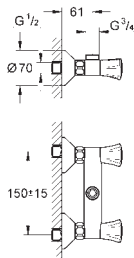

26 009 001 **chrome** 81.00

Costa L
Shower mixer 1/2"
wall mounted
heat-insulated
metal handles
screwable
Longlife-headpart
shower top outlet 3/4"
S-unions
GROHE StarLight chrome finish