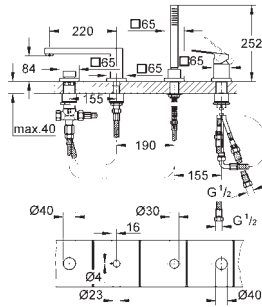

GROHE EUROCUBE

Ref. No. Colour Price netto (€)

19 897 001	chrome	924.00
19 897 DC1	supersteel	1,270.00
19 897 AL1	brushed hard graphite	1,450.00

Eurocube
4-hole single-lever bath combination
GROHE SilkMove 46 mm ceramic cartridge
GROHE StarLight chrome finish
consisting of:
pre-assembled spout fixing
single lever mixer operating element
metal lever
bath inlet with mousseur
diverter bath/shower
hand shower Euphoria Cube+ 6.6 l/min
metal shower hose 2000 mm
flexible connection hoses
connection for shower hose
protected against backflow
for use with (29 037 000)
min. recommended pressure 1.0 bar

19 966 000	chrome	641.00