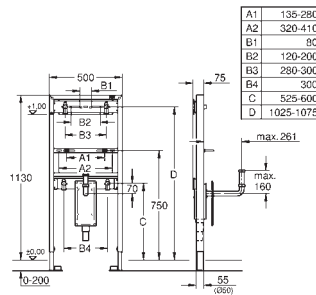

GROHE RAPID SL FOR WASH BASIN AND BIDET

Ref. No.

Colour

Price netto (€)

38 625 001

294.00

Rapid SL

Element for wash basin with concealed trap

for single hole installation or wall mounted fittings

1.13 m installation height

with concealed trap Ø 50 mm

for on-the-wall installations or studded walls

powder coated steel frame, self-supporting

for dry-cladding, completely pre-assembled

with fixed connections

single installation or fitting to a rail

quick adjustment, lockable

fixing material

TÜV approved

wash basin fixing bolts M10 with

fixing device for ceramic

variable distance of fixing bolts

2 noise protected fitting connections 1/2"

concealed syphon

for concealed wall installation

including cover plate for concealed trap, stainless steel

including adjustable brass outlet bend

chrome plated

height adjustable

for on-the-wall installation please order wall brackets 38 558 00M (sold separately)

38 748 002

chrome

446.00