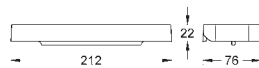

**Eurosmart Cosmopolitan
Plastic tray**
for 32 837 000

34 765 000

chrome

178.00