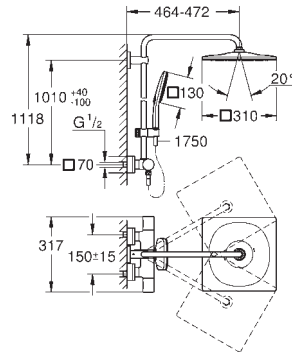

GROHE RAINSHOWER SMARTACTIVE SYSTEM

Ref. No.

Colour

Price netto (€)

26 649 000

chrome

805.00

Rainshower SmartActive 310

Shower system with thermostat for wall mounting

consisting of:

horizontal swivable 450 mm shower arm

exposed thermostat with

Aquadimmer function

allows change between:

head shower Rainshower Mono 310 Cube (26 567)

with ball joint

rotation angle $\pm 15^\circ$

hand shower Rainshower SmartActive 130 Cube (26 550)

adjustable in height with gliding element

including performance grip

Silverflex shower hose 1750 mm (28 388 000)

GROHE TurboStat compact cartridge

with wax thermoelement

GROHE SafeStop at 38°C

GROHE SafeStop Plus optional temperature limiter at 43°C included

GROHE CoolTouch no risk of scalding

GROHE DreamSpray perfect spray pattern

GROHE One-Click Showering spray selection

with one click

GROHE StarLight chrome finish

GROHE QuickFix (upper bracket adjustable)

SpeedClean anti-lime system

suitable for instantaneous heaters

from 18 kW/h

minimum flow rate 7 l/min.

min. recommended pressure 1.0 bar

26 652 000

chrome

805.00

ditto, with GROHE EcoJoy 9.5 l/min flow limiter