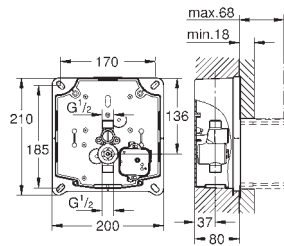

GROHE URINAL FLUSH VALVES

Ref. No.

Colour

Price netto (€)

37 338 000

134.00

GROHE Rapido U
roughing-in set for urinal
for manual actuation or Tectron
infra-red electronic 6 V or 230 V
water group with stop valve
flow pressure min 0.5 bar
operating pressure max 10 bar
flush aid
functional unit checked ex factory
water supply connections 1/2" outer thread
connecting box for mains supply
installation box with gasket
fixing points for dry cladding and
masonry-in
shortable inspection shaft incl. protection