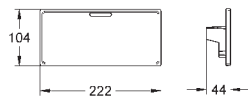

GROHE GROHTHERM CUBE

Ref. No. Colour Price netto (€)

18 700 000 daVinci satin white 36.00

Grotherm Cube
GROHE EasyReach tray
for Grotherm Cube
removable for easy cleaning
da Vinci satin white finish
- exposed thermostatic shower mixer
with centre distance 150 mm
- exposed thermostatic bath mixer
with centre distance 150 mm