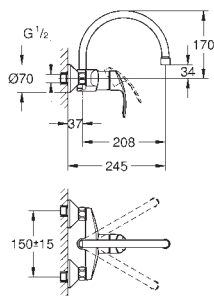

32 482 002 **chrome** **144.00**

Eurosmart
Single-lever sink mixer 1/2"
wall mounted
GROHE StarLight finish
GROHE SilkMove 35 mm ceramic cartridge
mousseur
adjustable flow rate limiter
swivel area 360°
swivel tubular spout
projection 186 mm
integrated temperature limiter
S-unions