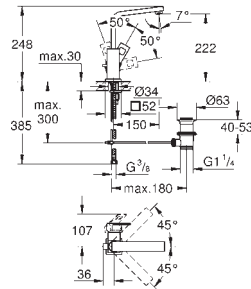

GROHE EUROCUBE

Ref. No. Colour Price netto (€)

23 135 00E	chrome	245.00
Eurocube Single-lever basin mixer 1/2" L-Size single hole installation metal lever GROHE SilkMove 28 mm ceramic cartridge temperature limiter GROHE StarLight chrome finish GROHE EcoJoy SpeedClean mousseur 5.7 l/min GROHE QuickFix Plus installation system swivel tubular spout with stop limiter pop-up waste set 1 1/4" flexible connection hoses		
23 135 000	chrome	251.00
23 135 DC0	supersteel	312.00
23 135 AL0	brushed hard graphite	356.00
ditto, with non-restricted flow