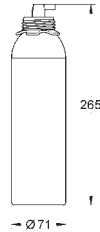

40 434 001 33.74

GROHE Blue Cleaning cartridge
for 100% disinfection and cleaning of the GROHE Blue cooler and filter head including sprayhead
for use with GROHE Blue cleaning cartridge adapter 40 694 000, sold separately
This product is a hazardous substance. Find more information in the safety data sheet. You can download the safety data at: www.grohe.com/safety-data-sheets/