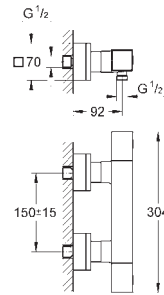

GROHE EUROCUBE JOY

Ref. No. Colour Price netto (€)

34 488 000 chrome 361.00

Grotherm Cube
Thermostatic shower mixer 1/2"
wall mounted
GROHE StarLight chrome finish
GROHE SafeStop at 38°C
GROHE SafeStop Plus optional temperature limiter at 43°C included
GROHE TurboStat compact cartridge
with wax thermoelement
integrated mixed water shut off
volume handle with **GROHE EcoButton** (economy
button with individually adjustable economy stop)
Carborund ceramic headpart 1/2", 180°
shower bottom outlet 1/2"
built-in non return valves
dirt strainers
protected against backflow
covered S-unions
min. recommended pressure 1.0 bar
GROHE EcoJoy technology for less water and perfect flow

23 666 000 chrome 318.00