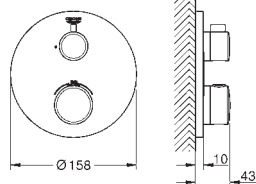

GROHE GROHTHERM 2 HANDLE TRIM SETS

Ref. No. Colour Price netto (€)

24 075 000 chrome 324.00

Grotherm
Thermostatic mixer for 1 outlet with shut off valve

set for final installation for
GROHE Rapido SmartBox 35 600 000
GROHE TurboStat compact cartridge
with wax thermostatic element
GROHE StarLight chrome finish
wall escutcheon with **GROHE QuickFix** (covered
escutcheon- and shaft sealing, covered fixing)
metal escutcheon, retroactively 6° adjustable
GROHE SafeStop at 38°C
GROHE SafeStop Plus optional temperature limiter at 43°C or 46°C included
built-in non return valves and dirt strainers
ceramic stop valve, 120°
flow performance:
outlet B = 27 l/min
outlet C = 30 l/min
without roughing-in-set

35 600 000 chrome 70.00
GROHE Rapido SmartBox universal rough-in box for concealed installation

24 076 000 chrome 361.00