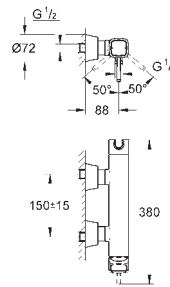

23 316 000 chrome 420.00
23 316 IGO chrome/gold 479.00

Grandera
Single-lever shower mixer 1/2"
wall mounted
GROHE SilkMove 46 mm ceramic cartridge
GROHE StarLight chrome finish
adjustable flow rate limiter
integrated hand shower holder
shower outlet 1/2"
integrated non-return valve
covered S-unions
protected against backflow
min. recommended pressure 1.0 bar