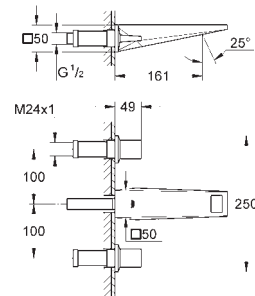

20 346 000	chrome	643.00
20 346 DC0	supersteel	901.00
20 346 A00	hard graphite	965.00
20 346 AL0	brushed hard graphite	1,030.00

Allure Brilliant
Three-hole basin mixer 1/2"
S-Size
wall mounted
without concealed body
set for final installation for
29 025 002
valves hot/cold with ceramic headparts 1/2" - 90°
GROHE StarLight chrome finish
GROHE EcoJoy 5.0 l/min. flow limiter
projection 161 mm
min. recommended pressure 1.0 bar

20 348 000	chrome	684.00
20 348 DC0	supersteel	958.00
20 348 A00	hard graphite	1,030.00
20 348 AL0	brushed hard graphite	1,090.00

ditto, projection 210 mm