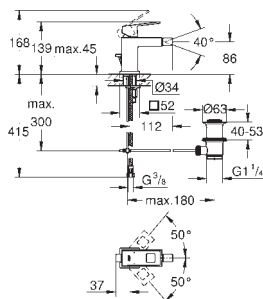

Eurocube
Single-lever bidet mixer 1/2"
S-Size
single hole installation
metal lever
GROHE SilkMove 28 mm ceramic cartridge
temperature limiter
GROHE StarLight chrome finish
GROHE QuickFix Plus installation system
ball-joint mousseur
pop-up waste set 1 1/4"
flexible connection hoses

23 145 000	chrome	246.00
23 145 DC0	supersteel	*
23 145 AL0	brushed hard graphite	*