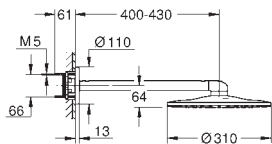

GROHE HEAD AND SIDE SHOWERS

Ref. No. Colour Price netto (€)

26 475 000	chrome	467.00
26 475 DC0	supersteel	619.00
26 475 BE0	polished nickel	707.00
26 475 EN0	brushed nickel	751.00
26 475 GL0	cool sunrise	707.00
26 475 GN0	brushed cool sunrise	751.00
26 475 DA0	warm sunset	707.00
26 475 DL0	brushed warm sunset	751.00
26 475 A00	hard graphite	707.00
26 475 AL0	brushed hard graphite	751.00

Rainshower SmartActive 310

Head shower set 430 mm, 2 sprays

consisting of:

head shower Rainshower SmartActive 310

2 spray patterns:

GROHE PureRain, ActiveRain

horizontal 430 mm shower arm

GROHE DreamSpray perfect spray pattern

GROHE StarLight chrome finish

SpeedClean anti-lime system

Inner WaterGuide for a longer life

requires rough-in set 26 483 000 or 26 484 000 - to be ordered separately