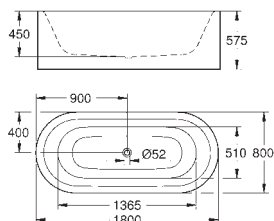

39 613 00H **alpine white** **4,590.00**

Essence Bathtub
free standing
180 x 80 cm
height 57.5 cm
with EasyClean
without overflow
sanitary titan steel
mandatory waste set 49 113 000/SH0 (sold separately)
mains supply necessary for installation of waste set 49 113 000/SH0
includes noise suppression mats