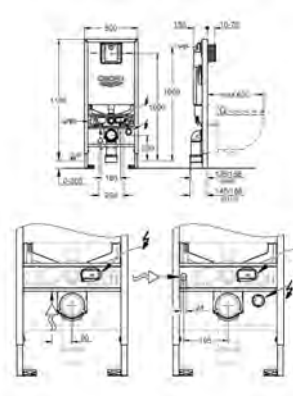

39 596 000

221.00

Rapid SLX

Element for WC, 1.13 m installation height with integrated socket and shower toilet connection

with flushing cistern GD 2, 6 - 9 l

with integrated power socket
ready for shower toilets (water)
small revision shaft for small flush plates
for on-the-wall installations or studded walls
powder coated steel frame, self-supporting
for dry-cladding, completely pre-assembled
with fixed connections
quick adjustment, lockable
fixing material
TÜV approved
2 WC fixing bolts
fixing device for ceramic
distance of fixing bolts 180/230 mm
outlet bend Ø 90 mm
depth adjustable
reducer Ø 90/110 mm
inlet and outlet connecting set

flushing cistern GD 2, 3 - 6 l, containing following features:

adjustment ex factory 6 l and 3 l
pneumatic discharge valve offering 3 modes of operation: dual flush or start/stop or single flush
water supply from right, back or top
low noise (group I acc. to German Noise Specification)
fully insulated against condensation
1/2" water supply connection including integrated angle valve and push fit flexible hose union
no tools required for the installation
of the inspection shaft incl. protection during construction phase
for vertical use

including flow manager
reduces flow of the flush
prevents overspill in rimless toilets
easy flow regulation via inspection shaft without removing the valves
for on-the-wall installation please order wall brackets 38 558 00M (sold separately)
for mounting of flush plates 156 x 197 mm please order revision shaft 66 791 000 (sold separately)