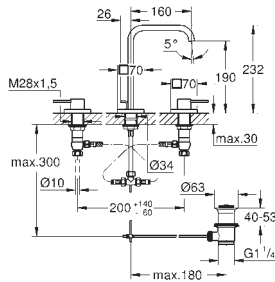

20 188 000 **chrome** **754.00**

Allure
Three-hole basin mixer 1/2"
M-Size
with lever handles
metal escutcheon
ceramic headparts 1/2", 90°
GROHE StarLight chrome finish
flow limiter 8 l/min.
spout with mousseur
pressure-proof, flexible connection hoses
between spout and side valves
pop-up waste set 1 1/4"