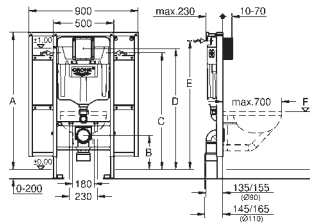

1060	1080
A	1060	1080
B	230	230
C	910	910
D	950	950
E	1010	1010
F	410	410

Rapid SL

Element for WC, 1.13 m installation height

with fixing element for back support and support rails

with flushing cistern GD 2, 6 - 9 l

for the disabled

for WC bowls 70 cm projection

for on-the-wall installations or studded walls

powder coated steel frame, self-supporting

for dry-cladding, completely pre-assembled

with fixed connections

quick adjustment, lockable

fixing material

TÜV approved

2 WC fixing bolts

4 wall brackets

fixing device for ceramic

distance of fixing bolts 180/230 mm

PP outlet bend Ø 90 mm

depth adjustable

PP reducer Ø 90/110 mm

inlet and outlet connecting set

flushing cistern GD 2, 6 - 9 l, containing following features:

adjustment ex factory 6 l and 3 l

pneumatic discharge valve offering 3 modes of

operation: dual flush or start/stop or single flush

water supply from left/right or back

low noise (group I acc. to

German Noise Specification)

insulated against condensation

1/2" water supply connection including

integrated angle valve and push fit

flexible hose union

no tools required for the installation

of the inspection shaft incl. protection

during construction phase

for vertical or horizontal use

including wall brackets 38 558 00M for on-the-wall installation

for mounting of small flush plates please order

revision shaft 40 911 000 (sold separately)