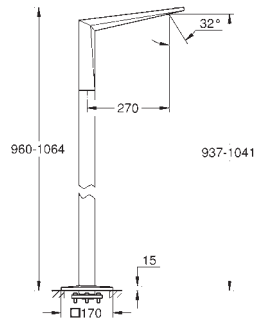

GROHE ALLURE BRILLIANT

Ref. No. Colour Price netto (€)

13 301 000	chrome	1,350.00
13 301 DC0	supersteel	*
13 301 A00	hard graphite	*
13 301 AL0	brushed hard graphite	*

Allure Brilliant
Bath spout, floor mounted
set for final installation for 45 984
without roughing-in-set
GROHE StarLight chrome finish
spout with integrated mousseur
Total height 1070 mm
projection 270 mm