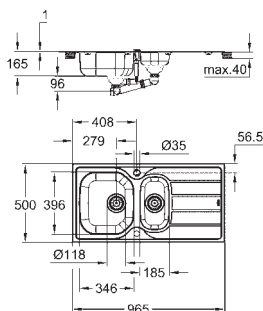

GROHE STAINLESS STEEL SINKS

Ref. No. Colour Price netto (€)

31 564 SD1 stainless steel 145.83

K200
Stainless steel sink with drainer
model: K200 60-S 96.5/50 1.5 rev
mounting type: top mount
material: stainless steel AISI 304 (V2A)
material thickness: 0.6 mm
GROHE StarLight finish
finish: satin finish
GROHE Whisper
min. cabinet size: 600 mm
dimensions: 965 x 500 mm
1 bowl: 346 x 396 x 165 mm
0.5 bowl: 180 x 340 x 130 mm
outer radius: R10 (topmount), inner bowl radius: R100
GROHE QuickFix installation system
sink mountable left or right
cut-out (top mount): 941 x 476 mm
drilling holes: 2 x 35 mm
waste: Ø 3.5"/90 mm waste strainer with automatic waste fitting
accessories included: automatic waste fitting,
waste kit, basket strainer waste, mounting set
amount of fasteners included (top mount): 7

31 565 SD1 stainless steel 162.49