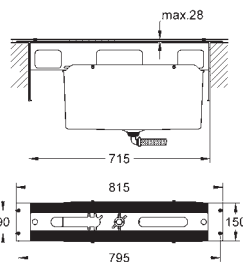

4/5-hole bath combination (optional)
baseframe for installation under tiled surround
consisting of:
base frame
drainage box with integrated outlet for splash water
caps to cover screw fixations always come in chrome color

45 388 000 122.00
Supporting legs for baseframe