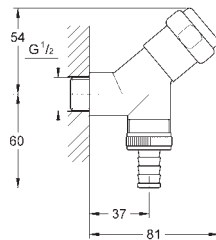

41 010 000 chrome 29.00

Original WAS connecting valve 1/2"
wall mounted
grease chamber headpart 1/2" for closable hose connection
non-return valve type EB
protected against backflow
GROHE StarLight finish

41 015 000 chrome 60.00
ditto, 1/2", with pipe ventilating valve