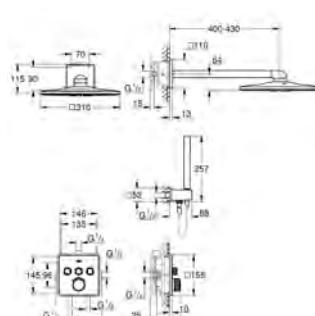

34 712 000 **chrome** **1,200.00**
SmartControl Perfect shower set
consisting of:
concealed mixer with 3 valves
SmartControl mixer set for final installation (29 149 000)
GROHE Rapido SmartBox 35 600 000
Rainshower SmartActive 310 Cube head shower set (26 479) including head shower with 2 sprays, horizontal shower arm 400 mm and head shower rough-in (26 483 000)
hand shower Euphoria Cube Stick (27 698 000)
Euphoria Cube wall union with integrated shower holder (26 370 000)
Silverflex shower hose 1.500 mm (28 364)