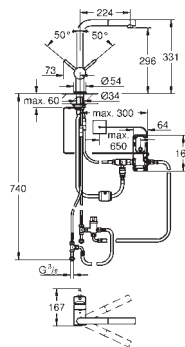

GROHE MINTA / MINTA SMARTCONTROL / MINTA TOUCH

Ref. No.

Colour

Price netto (€)

31 613 000	chrome	355.00
31 613 DC0	supersteel	455.00
31 613 DA0	warm sunset	490.00
31 613 A00	hard graphite	490.00

Minta SmartControl
Sink mixer with SmartControl
single hole installation
GROHE StarLight chrome finish
pull-out spray with laminar
GROHE Magnetic Docking guarantees easy retraction and smooth docking of the spray head back to the starting position
GROHE SmartControl push for ON-OFF, turn for volume adjustment from EcoJoy to full flow
temperature adjustment by turning of mixing valve on body
swivel tubular spout
swivel area 140°
protected against backflow
flexible connection hoses
GROHE QuickFix Plus ultra fast and simple installation - no tools needed
GROHE Zero separated inner water ways - lead and nickel free