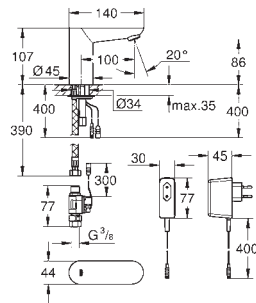

Euroeco Cosmopolitan E

Infra-red electronic basin tap 1/2" without mixing device

with infrared sensor for bi-directional communication
for monitoring, configuration and service purpose
for cold or premixed water

GROHE EcoJoy mousseur 5.7 l/min

flexible connection hoses

dirt strainers

external solenoid valve

rapid installation system

7 pre-set programs:

auto flush

thermal disinfection

cleaning mode

additional functions and precise settings

by remote control 36 407

CE approved

acoustic group I in accordance with DIN 4109

type of protection faucet IP 59K

min. recommended pressure 1.0 bar

36 270 000

chrome

266.00