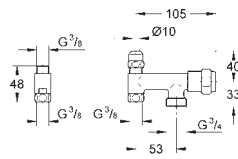

GROHE WAS VALVES

Ref. No. Colour Price netto (€)

41 031 000 chrome 43.00

Original WAS valve „Eckfix“ 3/8"
Installation on service valve
Axis dimension 60 mm
grease chamber headpart 3/8" for closable hose connection
non-return valve type EB
Spacer
protected against backflow
GROHE StarLight chrome finish
for combination with pipe ventilating valve type HB 41 239 000