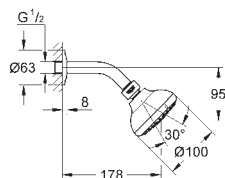

26 413 000 chrome 116.00
 ditto, with non-restricted flow

27 870 001 chrome 58.00

Tempesta 100
Head shower set 4 sprays
 GROHE Rain O², Rain, Massage, Jet
 ball joint ± 15° rotatable
 Shower arm with connection thread 1/2"
 escutcheon
GROHE EcoJoy 9,5 l/min flow limiter
GROHE DreamSpray perfect spray pattern
GROHE StarLight chrome finish
SpeedClean anti-lime system
Inner WaterGuide for a longer life
 suitable for instantaneous heater
 min. recommended pressure 1.0 bar