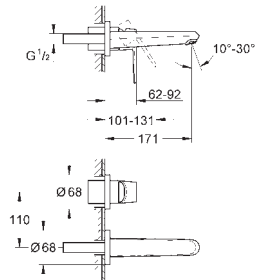

19 573 002

chrome

204.00

**Eurodisc Cosmopolitan
Two-hole basin mixer
M-Size**

wall mounted

set for final installation for

23 571 000

without concealed body

metal escutcheon

metal lever

GROHE StarLight chrome finish

GROHE AquaGuide mousseur

centre distance 110 mm

projection 170 mm

min. recommended pressure 1.0 bar

19 974 002

chrome

220.00

ditto, projection 225 mm