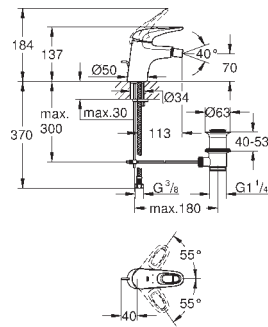

GROHE EUROSTYLE

Ref. No. Colour Price netto (€)

33 565 003 chrome 119.00
33 565 LS3 moon white/chrome 154.00

Eurostyle
Single-lever bidet mixer 1/2"
S-Size
single hole installation
loop metal lever
GROHE SilkMove 35 mm ceramic cartridge
adjustable flow rate limiter
with temperature limiter
GROHE StarLight chrome finish
GROHE EcoJoy mousseur 5.7 l/min
GROHE QuickFix rapid installation system
with ball joint
pop-up waste set 1 1/4"
flexible connection hoses