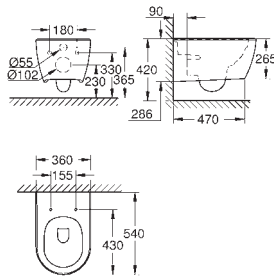

39 571 00H **alpine white** 252.00

Essence Wall hung WC
for concealed cistern
wash down
rimless
horizontal outlet
flush volume 3/4.5 l
including fixation set
sanitary ware
fully skirted with invisible fixation
PureGuard anti scale coating and anti bacterial glazing
compatible with seat and cover 39 576 000 (standard) or 39 577 000 (soft close)
12 pieces per pallet