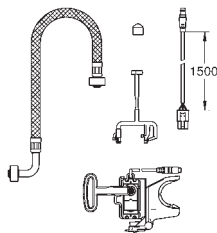

**GROHE Sensia Arena
Installation kit for automatic flush and pre-flush**

consisting of:
servo motor for GD 2
actuation rod for flushing valve
cable + blind cap
flexible hose
WC actuation plate not included
CE approved

40 899 000

37.00