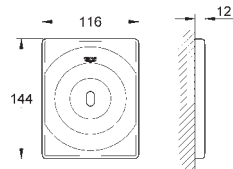

Tectron Surf

Infra-red electronic for Urinal

with infrared sensor for bi-directional communication for monitoring, configuration and service purpose
6 V lithium battery, type CR-P2
battery lifetime: approx. 7 years (150 actuations a day)
cartridge with solenoid valve and dirt strainer
front plate 116 x 144 mm
flow pressure min 0.5 bar
operating pressure max 10 bar
infra-red control
multistage battery status display
7 pre-set programs:
auto flush
cleaning mode
pre-flush on/off
additional functions and precise settings
by remote control 36 407
adjustable flow time by hand or remote
**set for final installation
for Rapido U or Rapido UMB**
CE approved

37 321 001

chrome

559.00

37 321 SH1

alpine white

557.00

37 321 SD1

stainless steel

565.00

Tectron Skate

Infra-red electronic for Urinal

with infrared sensor for bi-directional communication for monitoring, configuration and service purpose with transformer 100-230 V AC, 50-60 Hz, 6 V DC cartridge with solenoid valve and dirt strainer
front plate 116 x 144 mm
flow pressure min 0.5 bar
operating pressure max 10 bar
7 pre-set programs:
auto flush
cleaning mode
pre-flush on/off
additional functions and precise settings
by remote control 36 407
adjustable flow time by hand or remote
**set for final installation
for Rapido U**
CE approved