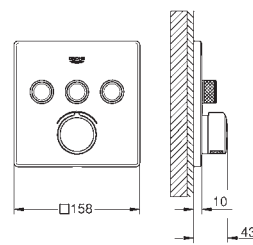

29 149 000 chrome 459.00

SmartControl
Concealed mixer with 3 valves
set for final installation for
GROHE Rapido SmartBox 35 600 000
metal wall escutcheon with **GROHE QuickFix**
(covered escutcheon and shaft sealing, covered
fixing), retroactively 6° adjustable
GROHE StarLight chrome finish
GROHE SmartControl push for ON-OFF, turn for
volume adjustment from EcoJoy to full flow
exchangeable symbols
cartridge for temperature mixing
multiple outlets can be run simultaneously
without roughing-in-set
flow performance:
outlet A = 22 l/min
outlet B = 26 l/min
outlet C = 22 l/min
outlet A + B = 31 l/min
outlet A + B + C = 34 l/min

35 600 000 chrome 70.00
GROHE Rapido SmartBox universal rough-in box for concealed installation