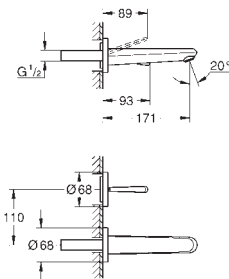

19 968 000 chrome 204.00
19 968 LS0 moon white/chrome 265.00

Eurodisc Joy
Two-hole basin mixer
M-Size
wall mounted
set for final installation for 23 429 000
without concealed body
metal lever
GROHE StarLight chrome finish
GROHE EcoJoy SpeedClean mousseur 5.7 l/min
centre distance 110 mm
projection 171 mm
min. recommended pressure 1.0 bar