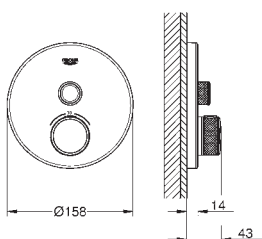

GROHE GROHTHERM SMARTCONTROL

Ref. No. Colour Price netto (€)

29 122 000	chrome	306.00
29 122 DC0	supersteel	426.00
29 122 BE0	polished nickel	456.00
29 122 EN0	brushed nickel	487.00
29 122 GL0	cool sunrise	456.00
29 122 GN0	brushed cool sunrise	487.00
29 122 DA0	warm sunset	456.00
29 122 DL0	brushed warm sunset	487.00
29 122 A00	hard graphite	456.00
29 122 AL0	brushed hard graphite	487.00

Grotherm SmartControl Triple volume control trim

set for final installation for
GROHE Rapido SmartBox 35 600 000/35 601 000

metal wall escutcheon with **GROHE QuickFix**
(covered escutcheon and shaft sealing, covered
fixing), retroactively 6° adjustable
10 mm thin profile escutcheon

GROHE StarLight chrome finish

GROHE SmartControl push for ON-OFF, turn for
volume adjustment from EcoJoy to full flow, exchangeable symbols
GROHE ProGrip with knurl structure
multiple outlets can be run simultaneously
without roughing-in-set

flow performance:
outlet D = 28 l/min
outlet E = 28 l/min
outlet A = 28 l/min
outlet D+E+A = 65 l/min

35 600 000	chrome	70.00
GROHE Rapido SmartBox universal rough-in box for concealed installation		

29 150 LS0	moon white	546.00

Grotherm SmartControl Thermostat for concealed installation with one valve

set for final installation for
GROHE Rapido SmartBox 35 600 000

metal wall escutcheon with **GROHE QuickFix**
(covered escutcheon and shaft sealing, covered
fixing), retroactively 6° adjustable

GROHE StarLight finish

GROHE SmartControl push for ON-OFF, turn for
volume adjustment from EcoJoy to full flow
exchangeable symbols

GROHE TurboStat compact cartridge
with wax thermoelement

GROHE ProGrip with knurl structure
GROHE SafeStop at 38°C