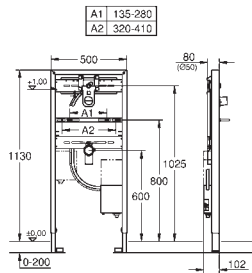

38 748 002

chrome

446.00

Rapid SL

Element for wash basin with roughin-in set for infra-red electronic

for wall mounted fittings suitable for trim sets Europlus E 36 042 SD0, Essence E 36 447 000 and Eurocube E 36 442 000

1.13 m installation height

for on-the-wall installations or studded walls
powder coated steel frame, self-supporting for dry-cladding, completely pre-assembled
quick adjustment, lockable
fixing material
wash basin fixing bolts M10 with
fixing device for ceramic
variable distance of fixing bolts
HT-outlet bend Ø 50 mm
seal Ø 32 mm
pre-mounted roughing-in set with protecting block
fire-proof pipe for laying electronic cables
installation box with water group, stop valve and flush elbow
connection with noise protected fitting holder 1/2"
connecting box for mains supply 230 V
CE approved
for installation with pre-mixed or cold water
for on-the-wall installation please order wall brackets 38 558 00M (sold separately)