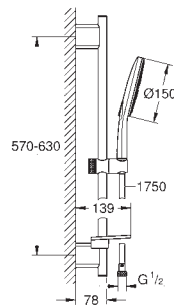

26 592 000

chrome

172.00

**Rainshower SmartActive 150
Shower rail set 3 sprays**

consisting of:

hand shower Rainshower SmartActive 150 (26 590)

shower rail 600 mm

with wall holders made of metal

Silverflex shower hose 1750 mm (28 388 000)

GROHE EasyReach tray

GROHE EcoJoy 9,5 l/min flow limiter

GROHE DreamSpray perfect spray pattern

GROHE StarLight chrome finish

GROHE QuickFix Plus adjustable distance between brackets
for adaption to existing drilling holes

GROHE TileFix adjustable depth on upper and lower bracket

SpeedClean anti-lime system

Inner WaterGuide for a longer life

Twistfree to prevent hose from twisting

suitable for instantaneous heater

min. recommended pressure 1.0 bar