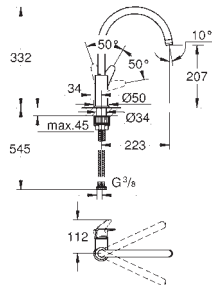

31 536 001

chrome

86.00

BauCurve

Single-lever sink mixer 1/2"

high spout

single hole installation

GROHE StarLight chrome finish

GROHE Longlife 28 mm ceramic cartridge

GROHE Zero separated inner water ways - lead and nickel free

spout with mousseur

swivel tubular spout

swivel area 360°

flexible connection hoses

rapid installation system

min. recommended pressure 1.0 bar