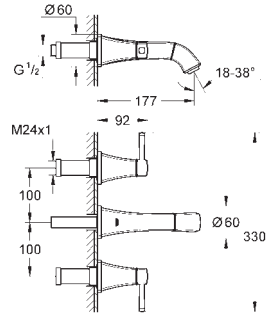

20 414 000 chrome 369.00
20 414 IGO chrome/gold 479.00

Grandera
Three-hole basin mixer 1/2"
S-Size
wall mounted
set for final installation for 29 025 002
without concealed body
valves hot/cold with ceramic headparts 1/2" - 90°
GROHE StarLight chrome finish
GROHE EcoJoy technology for less water and perfect flow
GROHE AquaGuide adjustable mousseur 5.7 l/min
centre distance 200 mm
projection 177 mm

20 415 000 chrome 408.00
20 415 IGO chrome/gold 531.00
ditto, projection 234 mm