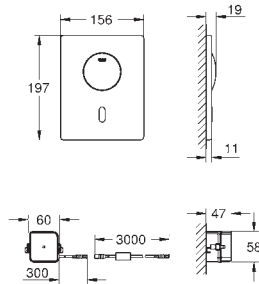

Tectron Skate Bluetooth
Infra-red electronic for WC
for flushing cistern GD 2
with transformer 100-240 V AC, 50-60 Hz, 6.75 V DC
with infrared sensor and Bluetooth module for
bi-directional communication for monitoring,
configuration and service purpose
with additional manual actuation
GROHE StarLight finish
front plate 156 x 197 mm
servo motor
with Bluetooth 4.0* for wireless data communication
for Apple** and Android devices
Bluetooth range (max. 10 m) varies depending on used
materials and walls between transmitter and receiver
monitoring
password protected products
app detects all Bluetooth products in range
auto flush cycles and timing last auto flush
usage per day / 30 days
configuration
detection range and shut off delay
auto flush
cleaning mode
2 on/off timers
identification by name
service
send and save 3 profiles
reset to factory or user settings
hard and software version
CE approved

36 340 000

60.00