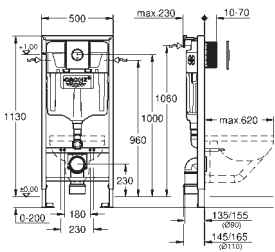

38 813 001

chrome

238.00

Rapid SL
4-in-1 set for WC, 1.13 m installation height
with flushing cistern GD 2, 6 - 9 l

consisting of:
Rapid SL element for WC (38 528 001)
Nova Cosmopolitan flush plate, chrome (38 765 000)
Rapid SL wall brackets (38 558 00M)
including WC set for noise protection (37 131 000)