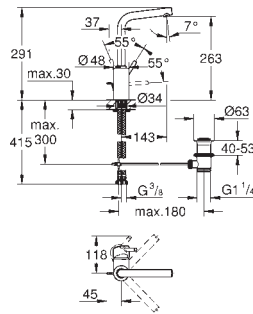

Ref. No.

Colour

Price netto (€)

23 739 002

chrome

208.00

Concetto
Single-lever basin mixer 1/2"
L-Size

single hole installation

metal lever

GROHE SilkMove 35 mm ceramic cartridge

adjustable flow rate limiter

GROHE StarLight chrome finish

GROHE EcoJoy mousseur 5.7 l/min

GROHE Zero separated inner water ways - lead and nickel free

GROHE QuickFix installation system

swivel tubular spout

with stop restriction

pop-up waste set 1 1/4"

flexible connection hoses

optional temperature limiter ref. no. 46 375 000

min. recommended pressure 1.0 bar