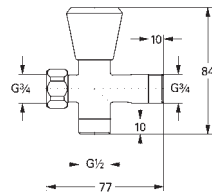

28 799 000

chrome

134.00

Diverter

GROHE StarLight chrome finish