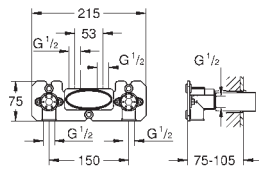

GROHE RAINSHOWER SMARTCONTROL SYSTEM

Ref. No.

Colour

Price netto (€)

26 449 000

chrome

125.00

Concealed body for exposed/concealed variants

wall mounted
2 outlets 1/2"
installation depth 75-105 mm
flushing plug
wall sealing
installation device