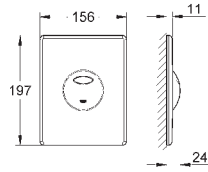

GROHE WALL PLATES FOR WC

Ref. No. Colour Price netto (€)

38 862 000
38 862 SH0
38 862 P00
38 862 SD0

chrome
alpine white
matt chrome
stainless steel

68.00
49.00
61.00
145.00

Skate

Wall plate

for dual flush or start & stop actuation
for pneumatic discharge valve AV1
vertical and horizontal installation
156 x 197 mm
made of ABS

GROHE StarLight chrome finish

GROHE EcoJoy technology for less water and perfect flow