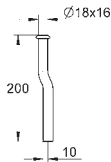

Urinal flush pipe
Ø 18 mm
200 mm
brass
chrome plated
offset 10 mm

37 037 000

chrome

19.50

Offset 20 mm

37 038 000

chrome

17.50