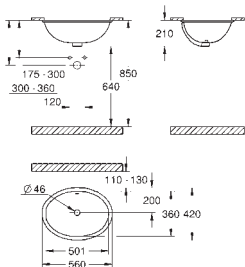

39 423 000

alpine white

71.00

Universal tap Undercounter wash basin 55
installation from below
with overflow
560 x 420 mm
sanitary ware
including fixation set
18 pieces per pallet