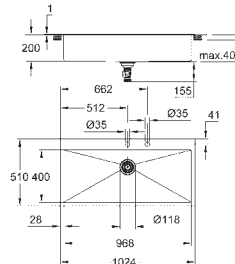

K800

Stainless steel sink

model: K800 120-S 102.4/51 1.0

mounting type: top mount or flush mount

material: stainless steel AISI 304 (V2A)

material thickness: 1 mm

GROHE StarLight finish

finish: satin finish

GROHE Whisper

min. cabinet size: 1200 mm

dimensions: 1024 x 510 mm

1 bowl: 968 x 400 x 200 mm

outer radius: R3, inner bowl radius: R10

GROHE QuickFix installation system

cut-out (top mount): 1009 x 495 mm

waste: Ø 3.5"/90 mm waste strainer with automatic waste fitting

accessories included: automatic waste fitting,

waste kit, basket strainer waste, mounting set

amount of fasteners included (top mount): 10