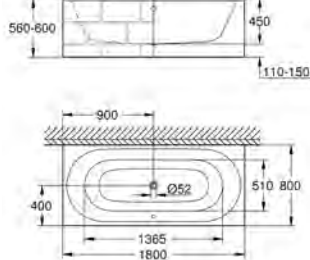

39 621 00H

alpine white

1,040.00

**Essence
Bathtub**

built-in
180 x 80 cm
height 45 cm
with EasyClean
with AntiSlip
with overflow
sanitary titan steel
suitable for Talento (28 943 000 + 19 025 000) and Talentofill (28 991 000 + 19 952 000) waste sets
recommended Poresta installation set # 17156511
recommended Schedel installation set SW 80026
includes noise suppression mats
requires bathtub feet 49 115 000 and sealing system 49 114 000, sold separately