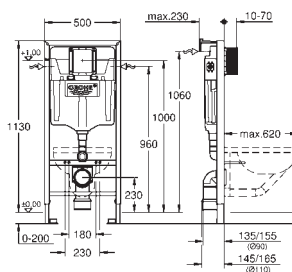

flushing cistern GD 2, 6 - 9 I, containing following features:

adjustment ex factory 6 l and 3 l
pneumatic discharge valve offering 3 modes of operation: dual flush or start/stop or single flush
water supply from left/right or back
low noise (group I acc. to German Noise Specification)
insulated against condensation
1/2" water supply connection including integrated angle valve and push fit flexible hose union
no tools required for the installation
of the inspection shaft incl. protection during construction phase
for vertical or horizontal use

including wall brackets 38 558 00M for on-the-wall installation
including WC set for noise protection (37 131 000)
for mounting of small flush plates please order revision shaft 40 911 000 (sold separately)