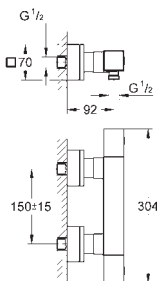

Grotherm Cube

Thermostatic shower mixer 1/2"

wall mounted

GROHE StarLight chrome finish

GROHE SafeStop at 38°C

GROHE SafeStop Plus integrated temperature limiter at max 50°C

GROHE TurboStat C3 compact cartridge

with wax thermoelement

integrated mixed water shut off

volume handle with **GROHE EcoButton** (economy

button with individually adjustable economy stop)

shower bottom outlet 1/2"

Carbodur ceramic headpart 1/2", 180°

built-in non return valves

dirt strainers

protected against backflow

covered S-unions

min. recommended pressure 1.0 bar

integrated flow limiter 14 l/min in the shower outlet

GROHE EcoJoy technology for less water and perfect flow