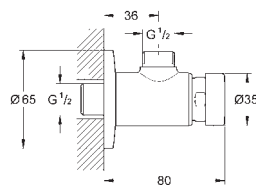

36 267 000

chrome

87.00

**Euroeco Cosmopolitan T
Self-closing shower valve 1/2"**

exposed installation
for cold or premixed water
marking: blue/red

GROHE StarLight chrome finish

3 adjustable flow times: short - medium - long
(factory setting: medium), approx. 7, 15, 30 sec
(pressure dependent)

escutcheon
min. recommended pressure 1.0 bar