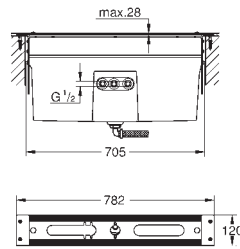

GROHE ATRIO

Ref. No.

Colour

Price netto (€)

29 037 002

682.00

**4/5-hole bath combination (optional)
baseframe for installation under tiled surround**

consisting of:

base frame

drainage box with integrated outlet for splash water

allows for waterproofing of wall construction surrounding the concealed body
with sealing sleeve

caps to cover screw fixations always come in chrome color