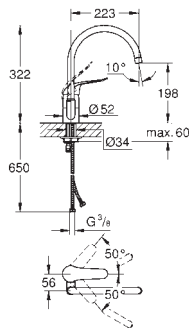

32 750 000

chrome

101.00

Euroeco
Single-lever sink mixer 1/2"
single hole installation
GROHE StarLight finish
GROHE SilkMove 35 mm ceramic cartridge
mousseur
adjustable flow rate limiter
swivel tubular spout
swivel area 140°
metal lever
flexible connection hoses
rapid installation system