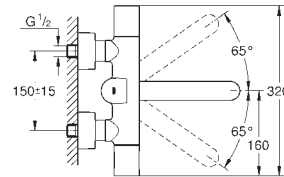

36 455 000

chrome

808.00

ditto, projection 255 mm

SPECIAL FITTINGS

GROHE EUROSMART COSMOPOLITAN E

Ref. No.

Colour