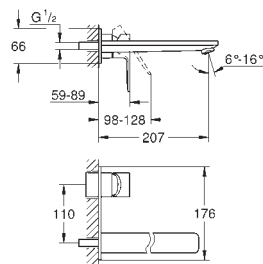

23 444 001	chrome	247.00
23 444 DC1	supersteel	333.00
23 444 AL1	brushed hard graphite	381.00

Lineare
Two-hole basin mixer
L-Size
wall mounted
set for final installation for
23 571 000
without concealed body
metal escutcheon
metal lever
GROHE StarLight chrome finish
GROHE EcoJoy mousseur 5.7 l/min
GROHE AquaGuide adjustable mousseur
centre distance 110 mm
projection 207 mm
min. recommended pressure 1.0 bar