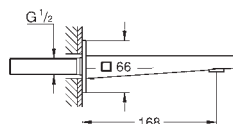

13 404 003	chrome	128.00
13 404 DC3	supersteel	177.00
13 404 AL3	brushed hard graphite	202.00

GROHE Plus
Bath spout
wall mounted
GROHE StarLight chrome finish
laminar mousseur
male thread 1/2"
projection 168 mm