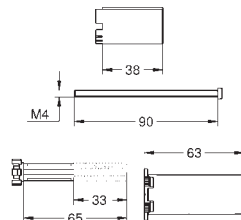

14 048 000

134.00

**Rapido SmartBox
Universal extension set single-lever mixers, 25 mm**

25 mm
fits Grotherm SmartControl and SmartControl Mixer sets for final installation with up to three functions in combination with GROHE Rapido SmartBox