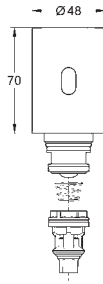

GROHE ELECTRONIC ACTUATIONS FOR URINAL

Ref. No.

Colour

Price netto (€)

37 428 000

chrome

296.00

Tectron retro-fit unit 1/2"

with infrared sensor for bi-directional communication for monitoring, configuration and service purpose

6 V lithium battery, type CR-P2

battery lifetime: approx. 7 years (150 actuations a day)

metal housing

exposed installation

for urinal flush valve 37 339 000 and variants

flow pressure min 0.5 bar

operating pressure max 10 bar

with piston

multistage battery status display

7 pre-set programs:

auto flush

cleaning mode

pre-flush on/off

additional functions and precise settings

by remote control 36 407

adjustable flow time by hand or remote

CE approved