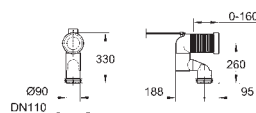

WC connection outlet
vertical
length adjustable
200 to 250 mm from wall

49 522 000

62.00