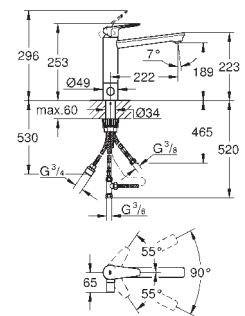

31 696 000

chrome

108.00

BauEdge
Single-lever sink mixer 1/2"
integrated stop valve
medium spout

single hole installation

GROHE StarLight chrome finish

GROHE Longlife 35 mm ceramic cartridge

GROHE Zero separated inner water ways - lead and nickel free

swivel tubular spout

swivel area 140°

mousseur with coin slot for tool free replacement

flexible connection hoses

GROHE QuickFix Plus ultra fast and simple installation - no tools needed

min. recommended pressure 1.0 bar