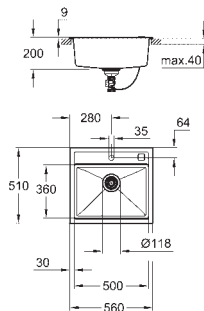

GROHE QuickFix installation system

cut-out: 380 x 480 mm
drainer: automatic waste fitting
accessories included: automatic waste fitting,
waste kit, basket strainer waste, mounting set
amount of fasteners included (top mount): 6