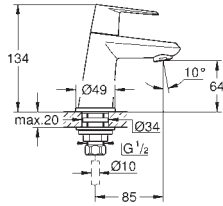

GROHE EURODISC COSMOPOLITAN

Ref. No. Colour Price netto (€)

23 051 002 **chrome** 95.00

Eurodisc Cosmopolitan
Pillar tap
XS-Size
single hole installation
metal lever
ceramic headpart 1/2", 90°
GROHE StarLight chrome finish
GROHE EcoJoy SpeedClean mousseur 5.7 l/min
union nut 1/2" x 10.5 mm
min. recommended pressure 1.0 bar
acoustic group I in accordance with DIN 4109