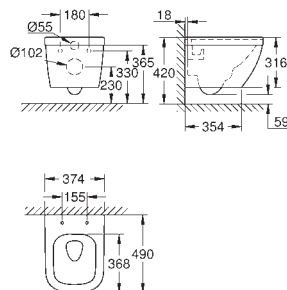

39 554 000

alpine white

263.00

Euro Ceramic
Wall hung WC set
horizontal outlet
GROHE Triple Vortex flushing technology
rimless
flush volume 3/5 l
including fixation set
sanitary ware
fully skirted with invisible fixation
Euro Ceramic WC seat
soft close
quick release function
detachable
material: Duroplast
4 pieces per pallet