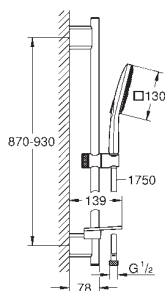

26 586 LSO

moon white

148.00

**Rainshower SmartActive 130 Cube
Shower rail set 3 sprays**

consisting of:
hand shower Rainshower SmartActive 130 Cube (26 550)
shower rail 900 mm
with wall holders made of metal
Silverflex shower hose 1750 mm (28 388 000)
GROHE EasyReach tray
GROHE DreamSpray perfect spray pattern
GROHE StarLight finish
GROHE QuickFix Plus adjustable distance between brackets
for adaption to existing drilling holes
GROHE TileFix adjustable depth on upper and lower bracket
SpeedClean anti-lime system
Inner WaterGuide for a longer life
Twistfree to prevent hose from twisting
suitable for instantaneous heater
min. recommended pressure 1.0 bar