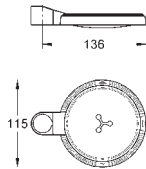

Soap dish
transparent
surface in parts with eroded structure
for shower rail $\varnothing$ 22 or 25 mm

27 596 000

6.60