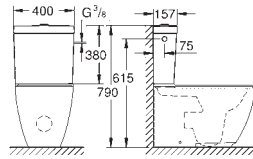

GROHE ESSENCE

Ref. No. Colour Price netto (€)

39 578 000 alpine white 159.00

Essence
Exposed flushing cistern for close coupled combination
side inlet
including flushing set GROHE AV1
dual flush 4.5/3 l
including fixation set
sanitary ware
24 pieces per pallet