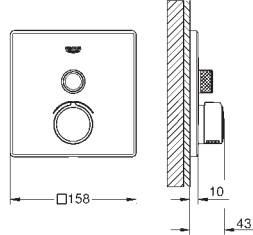

GROHE
BATH FITTINGS

GROHE SMARTCONTROL MIXERS

Ref. No. Colour Price netto (€)

29 147 000 chrome 380.00

SmartControl
Concealed mixer with one valve
set for final installation for
GROHE Rapido SmartBox 35 600 000
metal wall escutcheon with **GROHE QuickFix**
(covered escutcheon and shaft sealing, covered
fixing), retroactively 6° adjustable
GROHE StarLight chrome finish
GROHE SmartControl push for ON-OFF, turn for
volume adjustment from EcoJoy to full flow
exchangeable symbols
cartridge for temperature mixing
without roughing-in-set
flow performance:
outlet B = 27 l/min, outlet C = 27 l/min