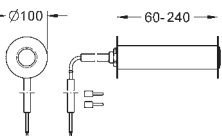

GROHE WALL PLATES FOR WC

	Ref. No.	Colour	Price netto (€)
	38 564 000	chrome	74.00
	38 564 SH0	alpine white	66.00
	38 565 000	chrome	69.00
	38 565 SH0	alpine white	33.00
	38 573 000	chrome	74.00
	38 573 SH0	alpine white	66.00
	38 573 P00	matt chrome	79.00
	38 672 SD0	stainless steel	126.00
	38 574 000	chrome	49.00
	37 059 000	chrome	183.00
	43 977 000	chrome	431.00

Skate Air
Wall plate
for single flush actuation
for pneumatic discharge valve
vertical installation
156 x 197 mm
made of ABS
GROHE StarLight chrome finish
GROHE EcoJoy technology for less water and perfect flow

Skate
Wall plate
for single flush actuation
for pneumatic discharge valve
vertical and horizontal installation
156 x 197 mm
made of ABS
GROHE StarLight chrome finish
GROHE EcoJoy technology for less water and perfect flow

Skate
Wall plate, stainless steel
for single flush actuation
vandal-proof
for pneumatic discharge valve
vertical installation
156 x 197 mm
push button actuation
plastic fixing frame
hidden fixing screws
GROHE EcoJoy technology for less water and perfect flow

Surf
Wall plate
for single flush actuation
for pneumatic discharge valve
vertical and horizontal installation
156 x 197 mm
made of ABS
GROHE StarLight chrome finish
GROHE EcoJoy technology for less water and perfect flow

Pneumatic actuation
GROHE StarLight chrome finish
remote hand actuation
push button actuation with
escutcheon Ø 100 mm
vertical and horizontal installation
wall plate Surf 156 x 197 mm
pneumatic hose 1.50 m

Pneumatic actuation
GROHE StarLight chrome finish
remote **hand-actuation** for
institutional requirements
push button with escutcheon Ø 100 mm
for walls of 80 - 240 mm thickness
actuation stop
pneumatic hose 1.50 m