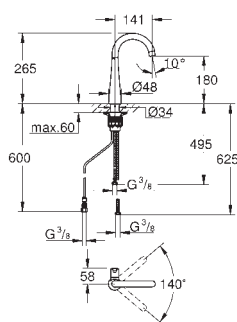

30 026 002
30 026 DC2

chrome
supersteel

217.00
282.00

Zedra
Pillar tap with filter function
single hole installation
handle for filtered table water
ceramic headpart 1/2", 90°
GROHE StarLight chrome finish
swivel tubular spout
swivel area 140°
flexible connection hoses
GROHE QuickFix Plus ultra fast and simple installation - no tools needed
GROHE Zero separated inner water ways - lead and nickel free
requires GROHE filter set including filter head (40 438 001), sold separately
6,6 l/min

KITCHEN
FITTINGS