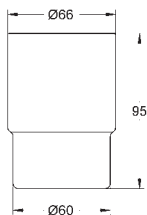

40 372 001 6.99

Essentials Crystal glass

material: glass
fits in the following holders:
Essentials (40 369 xx1)
Essentials Cube (40 508)
Bau Cosmopolitan (40 585)
Essentials Authentic (40 652)