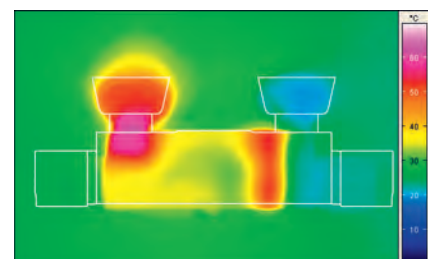

Safety surround = 100% GROHE CoolTouch No risk of scalding

Thermal image
without GROHE CoolTouch