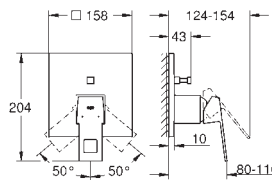

Eurocube
Single-lever mixer with 2-way diverter
set for final installation for
GROHE Rapido SmartBox 35 600 000
GROHE SilkMove 46 mm ceramic cartridge
GROHE StarLight chrome finish
wall escutcheon with **GROHE QuickFix** (covered
escutcheon- and shaft sealing, covered fixing)
metal escutcheon, retroactively 6° adjustable
metal lever
automatic 2-way diverter
flow performance:
outlet B = 27 l/min, outlet C = 27 l/min
without roughing-in-set

35 600 000 chrome 70.00
GROHE Rapido SmartBox universal rough-in box for concealed installation