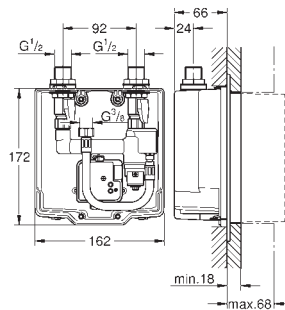

Eurosmart Cosmopolitan E

Concealed mounting box

with integrated pre-adjustable

thermostatic mixer

wall installation

suitable for IR-sets for final installation

2 stop valves

non-return valve

connection housing for power supply

suitable for

36 410 000, 36 334 SD0, 36 335 SD0, 36 273 000

allows for waterproofing of wall construction surrounding the concealed body with sealing sleeve