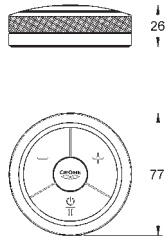

GROHE F-DIGITAL CONTROLLER

Ref. No.

Colour

Price netto (€)

36 309 000

chrome

237.00

**F-digital
Digital controller**

Remote controller for bath or shower

additional (optional) multifunctional operating unit

- Wireless technology
- Temperature and flow control
- Pause function
- Memory function
- LED-ring

GROHE StarLight chrome finish

energy efficiency class illumination of control unit: not applicable