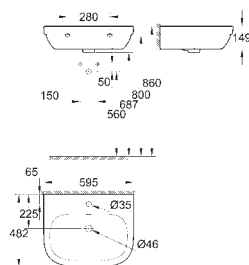

39 335 000 alpine white 59.00
39 335 00H alpine white 92.00

Euro Ceramic Wash basin 60
wall hung
1 hole punched
with overflow
600 x 480 mm
sanitary ware
optional: **PureGuard** anti scale coating and
anti bacterial glazing (00H)
18 pieces per pallet