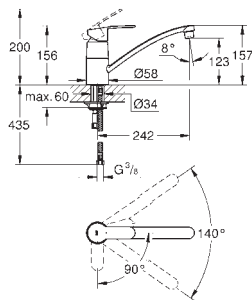

32 230 002

chrome

125.00

Eurostyle Cosmopolitan
Single-lever sink mixer 1/2"
low spout
single hole installation
GROHE StarLight finish
GROHE SilkMove ES
35 mm ceramic cartridge with energy saving function via cold start and Eco-click
mousseur
adjustable flow rate limiter
swivel tubular spout
swivel area 140°
flexible connection hoses
rapid installation system
Qualitel approval