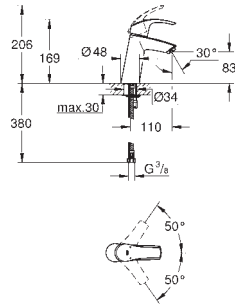

23 324 001 chrome 103.00

Eurosmart
Single-lever basin mixer 1/2"
M-Size
single hole installation
metal lever
GROHE SilkMove 28 mm ceramic cartridge
with temperature limiter
GROHE StarLight chrome finish
GROHE EcoJoy mousseur 5.7 l/min
GROHE QuickFix rapid installation system
smooth body
flexible connection hoses