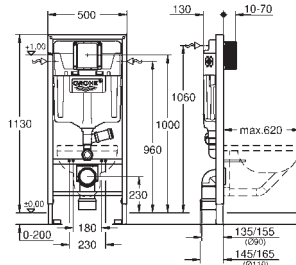

GROHE RAPID SL FOR WC

Ref. No.

Colour

Price netto (€)

39 002 000

352.00

Rapid SL

Element for WC, 1.13 m installation height, for external odour extraction with flushing cistern GD 2, 6 - 9 l

with flush pipe for external odour extraction
for on-the-wall installations or studded walls
powder coated steel frame, self-supporting
for dry-cladding, completely pre-assembled
with fixed connections
quick adjustment, lockable
fixing material
TUV approved
2 WC fixing bolts
fixing device for ceramic
WC ceramics with small bearing area (less than 205 mm)
require additional accessory 38 779 000
distance of fixing bolts 180/230 mm
PP outlet bend Ø 90 mm
depth adjustable
PP reducer Ø 90/110 mm
inlet and outlet connecting set

flushing cistern GD 2, 6 - 9 l, containing following features:

adjustment ex factory 6 l and 3 l
flush pipe with connection for odor extraction 50 mm
pneumatic discharge valve offering 3 modes of operation: dual flush or start/stop or single flush
water supply from left/right or back
low noise (group I acc. to German Noise Specification)
insulated against condensation
1/2" water supply connection including integrated angle valve and push fit flexible hose union
no tools required for the installation
of the inspection shaft incl. protection during construction phase
for vertical or horizontal use

for on-the-wall installation please order wall brackets 38 558 00M (sold separately)
for mounting of small flush plates please order revision shaft 40 911 000 (sold separately)

39 687 000

*