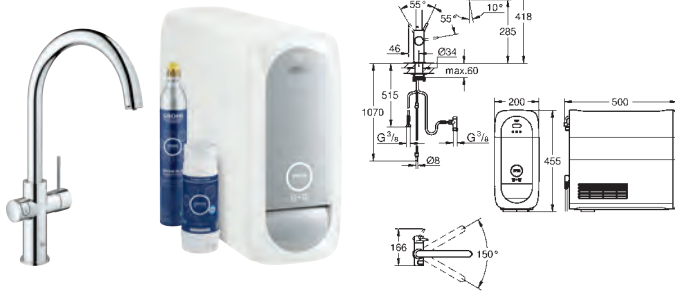

GROHE Blue Home

C-spout Starter kit

consisting of:

GROHE Blue Home single-lever sink mixer with filter function

single hole installation

C-spout

push buttons for 3 types of filtered and chilled table water

still, medium, sparkling

GROHE StarLight finish

GROHE SilkMove 28 mm ceramic cartridge

swivel tubular spout

swivel area 150°

separate inner water ways for filtered

and non-filtered water

flexible connection hoses

GROHE Blue Home cooler

delivers 3 liters of chilled sparkling water per hour

180 Watt cooling unit, 230 V, 50 Hz

type of protection IP 21

CE approved

requires ventilation holes in the bottom of the kitchen cabinet

software set-up and monitoring of filter and CO₂ capacity

possible via GROHE Ondus app

with Bluetooth 4.0* and WIFI interface for wireless data communication

for Apple** and Android devices

Bluetooth range (max. 10 m) varies depending on used

materials and walls between transmitter and receiver

adjustable for GROHE Blue filter S-Size, GROHE Blue activated

carbon filter and GROHE Blue magnesium+ filter

GROHE Blue filter S-Size, filter head with

flexible water hardness adjustment

for regions with water hardness of more than 9° dKH

for regions with water hardness below 9° dKH please

order activated carbon filter 40 547 001

GROHE Blue 425 g CO₂ bottle

System requirements

Apple

iPhone with iOS 9.0 or higher

System requirements

Android

smart phone with Android 4.3 or higher

Mobile devices and GROHE Ondus App*** are not included in delivery and have to be ordered separately via an authorised Apple store/store/iTunes or Google Play store.

* The Bluetooth word mark and logos are registered trademarks owned by Bluetooth SIG, Inc. and any use of such marks by Grohe AG is under license. Other trademarks and trade names are those of their respective owners.

** Apple, the Apple logo, iPod, iPod Touch, iPhone and iTunes are trademarks of Apple Inc., registered in the U.S. and other countries. Apple is not responsible for the function of this device or its compliance with safety and regulatory standards.

*** Available for free via iTunes app or Google Play store.

This product includes an article which is declared as a hazardous substance. Find more information in the safety data sheet. You can download the safety data at: www.grohe.com/safety-data-sheets/