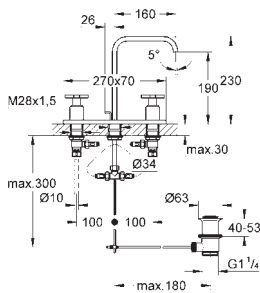

20 143 000 **chrome** **641.00**

Allure
Three-hole basin mixer 1/2"
M-Size
with metal plate
GROHE StarLight chrome finish
Carborundum ceramic headpart 1/2", 180°
flow limiter 8 l/min.
spout with mousseur
pop-up waste set 1 1/4"
pressure-proof, flexible connection hoses
between spout and side valves
min. recommended pressure 1.0 bar