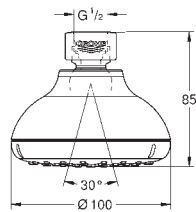

GROHE TEMPESTA

	Ref. No.	Colour	Price netto (€)
	26 409 000	chrome	80.00
	Tempesta 210 Head shower 1 spray Rain Ø 210 mm ball joint ± 15° rotatable connection thread 1/2" GROHE EcoJoy 6.6 l/min flow limiter GROHE DreamSpray perfect spray pattern GROHE StarLight chrome finish SpeedClean anti-lime system Inner WaterGuide for a longer life suitable for instantaneous heater min. recommended pressure 1.0 bar		
	26 410 000	chrome	82.00
	26 408 000	chrome	82.00
	ditto, with 9.5 l/min flow limiter ditto, with non-restricted flow		
	26 044 001	chrome	50.00
	26 044 EN1	brushed nickel	84.00
	Tempesta 100 Head shower 4 sprays GROHE Rain O², Rain, Massage, Jet ball joint ± 15° rotatable connection thread 1/2" GROHE EcoJoy 6.6 l/min flow limiter GROHE DreamSpray perfect spray pattern GROHE StarLight chrome finish SpeedClean anti-lime system Inner WaterGuide for a longer life suitable for instantaneous heater max. flow rate 1.75 gpm (6.6 l/min) min. recommended pressure 1.0 bar		
	27 606 001	chrome	45.00
	ditto, with 9.5 l/min flow limiter		
	26 050 001	chrome	41.00
	Tempesta 100 Head shower 1 spray Rain ball joint ± 15° rotatable GROHE EcoJoy 5.7 l/min. flow limiter GROHE DreamSpray perfect spray pattern GROHE StarLight chrome finish SpeedClean anti-lime system Inner WaterGuide for a longer life suitable for instantaneous heater min. recommended pressure 1.0 bar