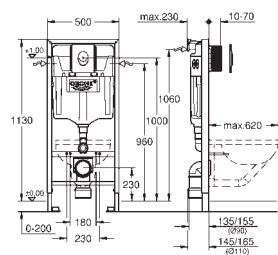

38 750 001

chrome

330.00

Rapid SL
4-in-1 set for WC, 1.13 m installation height
with flushing cistern GD 2, 6 - 9 I

consisting of:
Rapid SL element for WC (38 528 001)
Skate Air flush plate, chrome, vertical installation (38 505 000)
Rapid SL wall brackets (38 558 00M)
including WC set for noise protection (37 131 000)