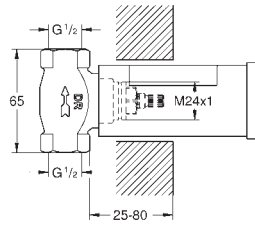

GROHE COSTA L

Ref. No. Colour Price netto (€)

Ref. No.	Colour	Price netto (€)
29 800 002	chrome	20.00
Concealed valve 1/2" pre-assembled headpart 1/2" short spindle, protection sleeve threaded union 1/2", DR-brass allows for waterproofing of wall construction surrounding the concealed body with sealing sleeve		
29 802 002	chrome	39.00
ditto, 3/4", pre-assembled headpart 3/4", thread union 3/4"		
29 805 002	chrome	65.00
ditto, 1", pre-assembled headpart 1", thread union 1"