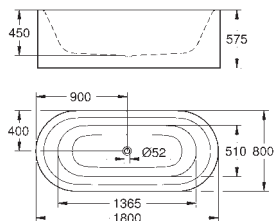

39 612 000 **alpine white** **4,590.00**

Essence Bathtub
free standing
180 x 80 cm
height 57.5 cm
with AntiSlip
without overflow
sanitary titan steel
mandatory waste set 49 113 000/SH0 (sold separately)
mains supply necessary for installation of waste set 49 113 000/SH0
includes noise suppression mats