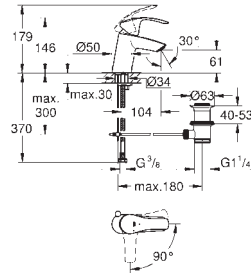

23 397 00E **chrome** **97.00**

ditto, with retractable chain

23 398 00E **chrome** **96.00**

ditto, smooth body

32 926 002 **chrome** **95.00**

Eurosmart
Single-lever basin mixer 1/2"
S-Size
single hole installation
 metal lever
GROHE SilkMove ES 35 mm ceramic cartridge
 with energy saving function via cold start
 adjustable flow rate limiter
 with temperature limiter
GROHE StarLight chrome finish
 GROHE EcoJoy mousseur 5.7 l/min
GROHE QuickFix rapid installation system
 pop-up waste set 1 1/4"
 flexible connection hoses