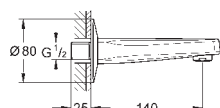

13 252 000 chrome *

BauContemporary
Bath spout
wall mounted
chrome finish
mousseur
projection 140 mm
female thread 1/2"