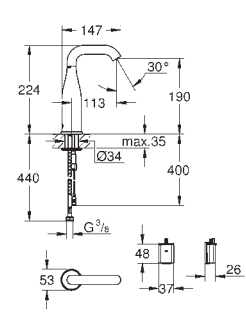

Essence E

Infra-red electronic basin tap 1/2" without mixing device

with infrared sensor for bi-directional communication for monitoring, configuration and service purpose for cold or premixed water

6 V lithium battery, type CR-P2

battery lifetime: approx. 7 years (150 actuations a day)

GROHE StarLight chrome finish adjustable swivel area 0° / 150° / 360°

laminar spray regulator 5.0 l/min

flexible connection hose

dirt strainer

with integrated solenoid valve

external battery

rapid installation system

multistage battery status display

7 pre-set programs:

auto flush

thermal disinfection

cleaning mode

additional functions and precise settings

by remote control 36 407

CE approved

acoustic group I in accordance with DIN 4109

type of protection faucet IP 59K

min. recommended pressure 1.0 bar