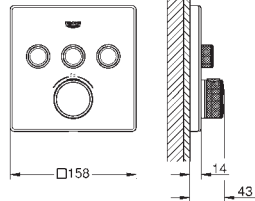

GROHE GROHTHERM SMARTCONTROL

Ref. No.

Colour

Price netto (€)

29 157 LS0

moon white

660.00

Grotherm SmartControl

Thermostat for concealed installation with 3 valves

set for final installation for
GROHE Rapido SmartBox 35 600 000
metal wall escutcheon with **GROHE QuickFix**
(covered escutcheon and shaft sealing, covered
fixing), retroactively 6° adjustable

GROHE StarLight finish

GROHE SmartControl push for ON-OFF, turn for
volume adjustment from EcoJoy to full flow
exchangeable symbols

GROHE TurboStat compact cartridge

with wax thermoelement

GROHE ProGrip with knurl structure

GROHE SafeStop at 38°C

GROHE SafeStop Plus optional temperature limiter at 43°C or 46°C included

built-in non return valves and dirt strainers

multiple outlets can be run simultaneously

cover plate in moon white acrylic glass

without roughing-in-set

flow performance:

outlet A = 23 l/min

outlet B = 27 l/min

outlet C = 23 l/min

outlet A + B = 33 l/min

outlet A + B + C = 36 l/min

35 600 000

chrome

70.00

GROHE Rapido SmartBox universal rough-in box for concealed installation

29 158 LS0

moon white

385.00