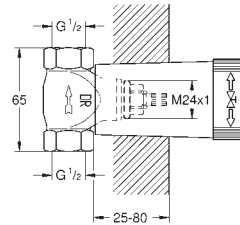

29 800 000

26.00

Concealed stop-valve, 1/2"

pre-assembled headpart 1/2"
short spindle, protection sleeve
threaded union 1/2", DR-brass

29 802 000

47.00

ditto, 3/4", pre-assembled headpart 3/4", thread union 3/4"

29 805 000

70.00

ditto, 1", pre-assembled headpart 1", thread union 1"