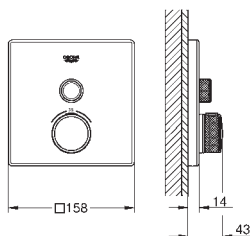

Grotherm SmartControl Thermostat for concealed installation with one valve
set for final installation for GROHE Rapido SmartBox 35 600 000 metal wall escutcheon with **GROHE QuickFix** (covered escutcheon and shaft sealing, covered fixing), retroactively 6° adjustable
GROHE StarLight finish
GROHE SmartControl push for ON-OFF, turn for volume adjustment from EcoJoy to full flow, exchangeable symbols
GROHE TurboStat compact cartridge with wax thermoelement
GROHE ProGrip with knurl structure
GROHE SafeStop at 38°C
GROHE SafeStop Plus optional temperature limiter at 43°C or 46°C included
built-in non return valves and dirt strainers
cover plate in moon white acrylic glass
without roughing-in-set
flow performance:
outlet A (to external shut-off) = 34 l/min
outlet B/C = 29 l/min

35 600 000	chrome	70.00
GROHE Rapido SmartBox universal rough-in box for concealed installation		

29 156 LS0	moon white	621.00