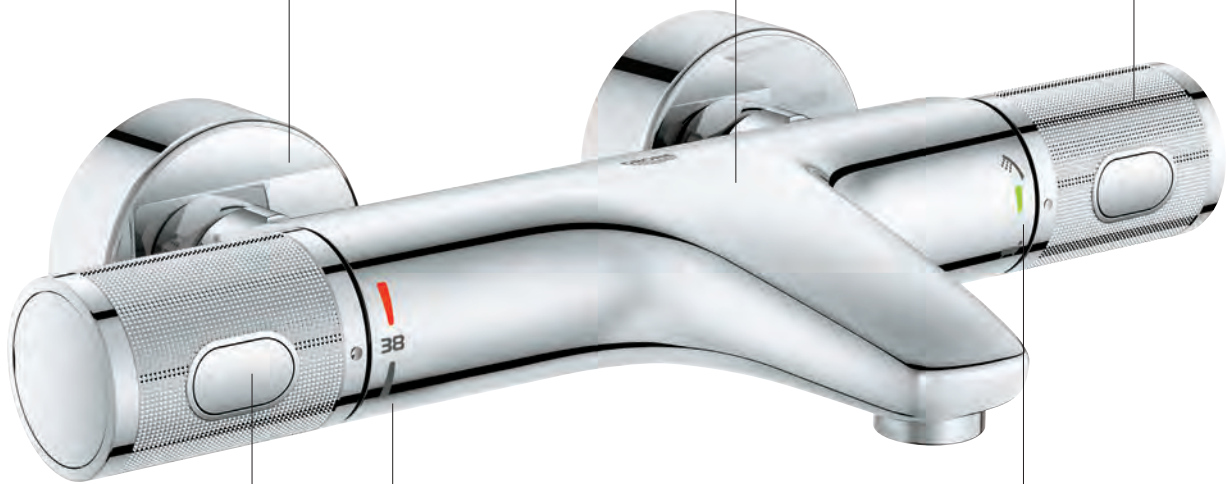

GROHE TurboStat
For a perfect water temperature at all times.

GROHE CoolTouch compact body
No risk of scalding on the body.

Smart Ergonomics
GROHE ProGrip with knurl structure combines ergonomic grip with amazing shape