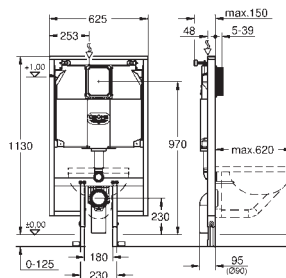

GROHE RAPID SL FOR WC

Ref. No.

Colour

Price netto (€)

38 588 001

370.00

Rapid SL

Element for WC, 1.13 m installation height, for shaft installation with flushing cistern GD 2, 6 - 9 I

for shaft installation 800 - 1100 mm width
powder coated steel frame, self-supporting
for dry-cladding, completely pre-assembled
with fixed connections
quick adjustment, lockable
fixing material
2 WC fixing bolts
fixing device for ceramic
distance of fixing bolts 180/230 mm
outlet bend Ø 90 mm
depth adjustable
reducer Ø 90/110 mm
inlet and outlet connecting set

flushing cistern GD 2, 6 - 9 I, containing following features:

adjustment ex factory 6 l and 3 l
pneumatic discharge valve offering 3 modes of operation: dual flush or start/stop or single flush
water supply from left/right or back
low noise (group I acc. to German Noise Specification)
insulated against condensation
1/2" water supply connection including integrated angle valve and push fit flexible hose union
no tools required for the installation
of the inspection shaft incl. protection during construction phase
for vertical or horizontal use

for mounting of small flush plates please order revision shaft 40 911 000 (sold separately)

38 994 000

337.00

Rapid SL

Element for WC with flushing cistern 80 mm, 1.13 m installation height element width 0.62 m

for small, narrow bathrooms
for on-the-wall installations or studded walls
powder coated steel frame, self-supporting
for dry-cladding, completely pre-assembled
with fixed connections
quick adjustment, lockable
fixing material
TÜV approved
2 WC fixing bolts
fixing device for ceramic
distance of fixing bolts 180/230 mm
PP outlet bend Ø 90 mm
depth adjustable
PP reducer Ø 90/110 mm
inlet and outlet connecting set