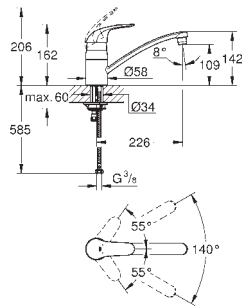

32 750 000

chrome

101.00

Euroeco
Single-lever sink mixer 1/2"
single hole installation
GROHE StarLight finish
GROHE SilkMove 35 mm ceramic cartridge
mousseur
adjustable flow rate limiter
swivel tubular spout
swivel area 140°
metal lever
flexible connection hoses
rapid installation system