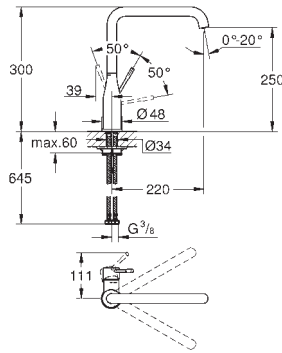

GROHE ESSENCE

Ref. No. Colour Price netto (€)

30 269 000	chrome	259.00
30 269 DC0	supersteel	304.00
30 269 GL0	cool sunrise	327.00
30 269 GN0	brushed cool sunrise	350.00
30 269 DA0	warm sunset	327.00
30 269 DL0	brushed warm sunset	350.00
30 269 A00	hard graphite	328.00
30 269 AL0	brushed hard graphite	351.00

Essence
Single-lever sink mixer 1/2"
high spout
single hole installation
GROHE StarLight chrome finish
GROHE SilkMove 28 mm ceramic cartridge
mousseur
swivel tubular spout
adjustable swivel area 0° / 150° / 360°
flexible connection hoses
rapid installation system
integrated temperature limiter
min. recommended pressure 1.0 bar