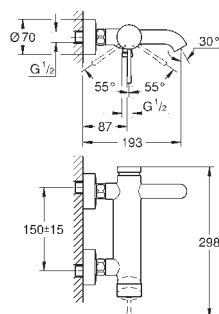

33 624 001 **chrome** **215.00**
33 624 DC1 **supersteel** **265.00**
33 624 BE1 **polished nickel** **283.00**
33 624 EN1 **brushed nickel** **302.00**
33 624 GL1 **cool sunrise** **283.00**
33 624 GN1 **brushed cool sunrise** **302.00**
33 624 DA1 **warm sunset** **283.00**
33 624 DL1 **brushed warm sunset** **302.00**
33 624 A01 **hard graphite** **283.00**
33 624 AL1 **brushed hard graphite** **308.00**

Essence
Single-lever bath mixer 1/2"
wall mounted
metal lever
GROHE SilkMove 35 mm ceramic cartridge
with temperature limiter
GROHE StarLight chrome finish
automatic diverter: bath/shower
mousseur
shower outlet 1/2"
integrated non-return valve
S-unions
protected against backflow
min. recommended pressure 1.0 bar