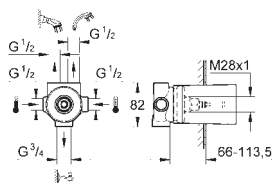

29 033 000		230.00

5-way diverter
concealed body
wall installation
with ceramic sealing discs
connection cold and hot 1/2"
2 outlets 1/2"
1 bath outlet 3/4"
installation depth infinitely adjustable
66 - 113 mm
DR-brass
min. recommended pressure 1.0 bar