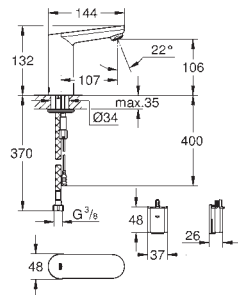

Eurosmart Cosmopolitan E
Infra-red electronic basin mixer 1/2"
with hidden mixing device and adjustable temperature limiter
with infrared sensor for bi-directional communication
for monitoring, configuration and service purpose
6 V lithium battery, type CR-P2
battery lifetime: approx. 7 years (150 actuations a day)
GROHE EcoJoy mousseur 5.7 l/min
flexible connection hoses
non-return valve
dirt strainers
with integrated solenoid valve
external battery
rapid installation system
multistage battery status display
7 pre-set programs:
CE approved
acoustic group I in accordance with DIN 4109
type of protection faucet IP 59K
min. recommended pressure 1.0 bar