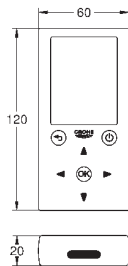

36 407 001

360.00

Remote control

for all GROHE one eye infra-red products as of 06/2015
and GROHE Blue Home until 12/2018

monitoring

consumption and usage data
thermal disinfection cycles (infrared faucets)
auto flush cycles (infrared faucets)
cleaning mode cycles (GROHE Blue Home)
filter and CO₂ capacity (GROHE Blue Home)

configuration

cleaning mode on/off
thermal disinfection (infrared faucets)
detection range
shut off delay (infrared faucets)
auto flush (infrared faucets)
filter capacity (GROHE Blue Home)

service

send and save profile
reset to factory or user settings
filter capacity (GROHE Blue Home)
demo mode
error codes (GROHE Blue Home)

3 x 1.5 V AAA DC battery supply