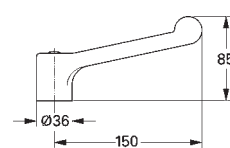

45 314 000

chrome

29.00

Lever
projection 150 mm
marking: blue/red
for use with ceramic headparts
GROHE StarLight chrome finish

SPECIAL FITTINGS