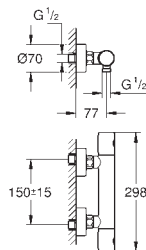

**Grotherm 800 Cosmopolitan
Thermostatic shower mixer 1/2"**

wall mounted
GROHE StarLight chrome finish
GROHE MetalGrip ergonomically shaped metal handles
GROHE SafeStop at 38°C
GROHE SafeStop Plus optional temperature limiter at 43°C included
GROHE TurboStat compact cartridge
with wax thermoelement
integrated mixed water shut off
volume handle with **GROHE EcoButton** (economy button with individually adjustable economy stop)
ceramic headpart 1/2", 180°
shower bottom outlet 1/2"
built-in non return valves
dirt strainers
protected against backflow
S-unions
metal escutcheon
GROHE EcoJoy technology for less water and perfect flow

32 831 000

chrome

135.00