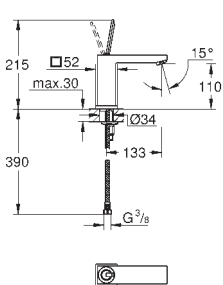

23 658 000 chrome 243.00

Eurocube Joy
Single-lever basin mixer 1/2"
M-Size
single hole installation
metal lever
GROHE FeatherControl Joystick cartridge
GROHE StarLight chrome finish
GROHE EcoJoy SpeedClean mousseur 5.7 l/min
GROHE QuickFix Plus installation system
smooth body
flexible connection hoses