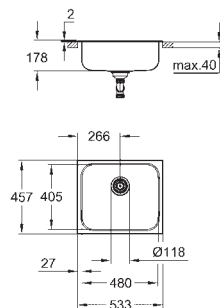

K200

Stainless steel sink

model: K200 60-S 53.3/45.8 1.0 rev

mounting type: standard built-in

material: stainless steel AISI 304 (V2A)

GROHE Whisper

min. cabinet size: 600 mm

dimensions: 533 x 458 mm

1 bowl: 482 x 406 mm

inner bowl radius: R60

GROHE QuickFix installation system

cut-out: 517 x 442 mm

drainer: Ø 3.5"/90 mm basket strainer waste

accessories included: waste kit, basket

strainer waste, mounting set

amount of fasteners included (top mount): 8