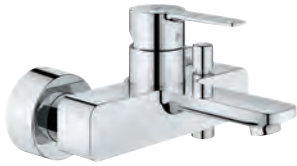

GROHE LINEARE

Ref. No. Colour Price netto (€)

33 849 001	chrome	288.00
33 849 DC1	supersteel	388.00
33 849 AL1	brushed hard graphite	443.00

Lineare
Single-lever bath mixer 1/2"
wall mounted
metal lever
GROHE SilkMove 35 mm ceramic cartridge
with temperature limiter
GROHE StarLight chrome finish
automatic diverter: bath/shower
mousseur
shower outlet 1/2"
integrated non-return valve
covered S-unions
protected against backflow
min. recommended pressure 1.0 bar
pillar installation optional with pillar unions 12 030 000

34 718 000	chrome	333.00