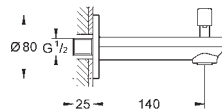

13 257 000

chrome

98.00

BauCosmopolitan

Bath spout
wall mounted
GROHE StarLight chrome finish
mousseur
automatic diverter: bath/shower
projection 140 mm
male thread 1/2"