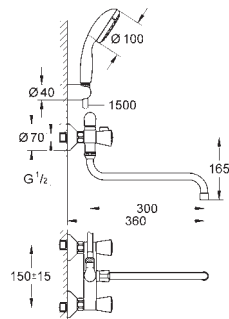

26 792 10A

chrome

166.00

Costa S
Solid basin mixer, 1/2"
wall mounted
metal handles
heat-insulated
screwable
Carbodur headpart
diverter bath/shower
S-unions
connection angle 3/4" x 3/4" (12 419)
spout 300 mm (13 017)
hand shower Tempesta 100, 1 spray, 9.5 l/min (27 923)
Relaxaflex hose 1500 mm 1/2" x 1/2" (28 151)
wall shower holder (28 605)
GROHE StarLight chrome finish