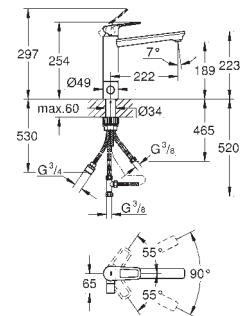

31 713 000

chrome

108.00

BauLoop
Single-lever sink mixer 1/2"
integrated stop valve
medium spout

single hole installation

GROHE StarLight chrome finish

GROHE Longlife 35 mm ceramic cartridge

GROHE Zero separated inner water ways - lead and nickel free

swivel tubular spout

swivel area 140°

mousseur with coin slot for tool free replacement

flexible connection hoses

GROHE QuickFix Plus ultra fast and simple installation - no tools needed

min. recommended pressure 1.0 bar