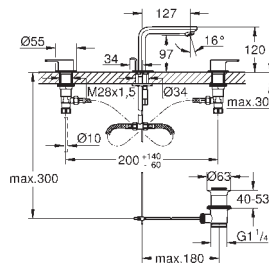

20 304 001	chrome	288.00

Lineare
Three-hole basin mixer 1/2"
M-Size
metal lever
ceramic headparts 1/2", 90°
GROHE StarLight chrome finish
GROHE EcoJoy SpeedClean mousseur 5.7 l/min
GROHE QuickFix installation system
pop-up waste set 1 1/4"
pressure-proof, flexible connection hoses
between spout and side valves
min. recommended pressure 1.0 bar
union nut 1/2" x 10.5 mm