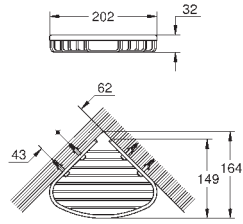

GROHE BAUCOSMOPOLITAN

Ref. No.

Colour

Price netto (€)

40 664 001

chrome

37.49

**BauCosmopolitan
Soap wire basket**

material: metal

for corner installation

small

suitable for screwing (including screws and dowels)