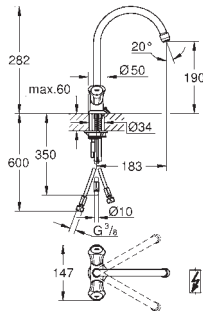

KITCHEN
FITTINGS

31 831 001

chrome

89.00

Costa L
Single-hole sink mixer 1/2"
metal handles
heat-insulated
GROHE StarLight finish
Longlife-headparts
mousseur
swivel tubular spout
swivel area 360°
flexible connection hoses