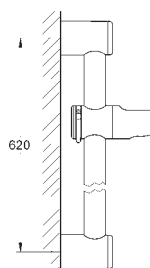

27 784 000	chrome	104.00
------------	--------	--------

ditto, 600 mm

28 620 000 chrome 80.00

Relaxa
Shower rail, 600 mm
 Ø 28 mm
 with wall holders
 glide element and swivel holder
 angle of inclination adjustable by click stop device
 height adjustment by click stop
GROHE StarLight chrome finish