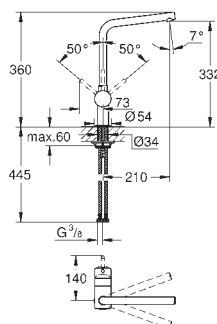

31 375 000	chrome	255.00
31 375 DC0	supersteel	262.00
31 375 GN0	brushed cool sunrise	302.00
31 375 DA0	warm sunset	282.00
31 375 DL0	brushed warm sunset	302.00
31 375 A00	hard graphite	282.00
31 375 AL0	brushed hard graphite	302.00

Minta
Single-lever sink mixer 1/2"
L-spout
GROHE StarLight chrome finish
GROHE SilkMove 46 mm ceramic cartridge
adjustable flow rate limiter
swivel tubular spout
swivel range 0°/150°/360°
flexible connection hoses
rapid installation system
min. recommended pressure 1.0 bar