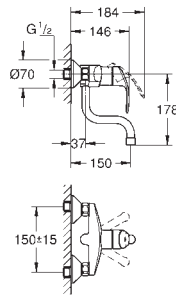

31 509 002

chrome

123.00

Eurosmart
Single-lever sink mixer 1/2"
wall mounted
GROHE StarLight finish
GROHE SilkMove 35 mm ceramic cartridge
mousseur
adjustable flow rate limiter
swivel tubular spout
swivel area 360°
projection 150 mm
integrated temperature limiter
S-unions