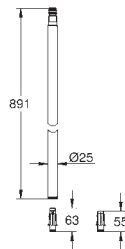

Shower system pipe for retrofitting

material: metal
shower pipe for retrofitting - 15 cm shorter than
original shower system pipe
suitable for Euphoria SmartControl shower systems 26 507, 26 508 and 26 509
GROHE StarLight chrome finish
not suitable for all other shower systems

48 499 000

chrome

104.00