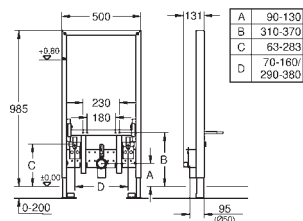

GROHE RAPID SL FOR WASH BASIN AND BIDET

Ref. No.

Colour

Price netto (€)

38 545 000

268.00

Rapid SL

Element for bidet, 1.00 m installation height

powder coated steel frame, self-supporting
for on-the-wall installations or studded walls
pre-assembled
height adjustable fitting connections
quick adjustment, lockable
fixing material
TÜV approved
bidet fixing bolts
HT-outlet bend Ø 50 mm
seal Ø 32 mm
2 noise protected fitting connections 1/2"
fixing material for bidet
for on-the-wall installation please order wall brackets 38 558 00M (sold separately)