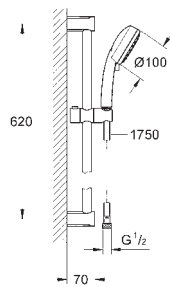

27 578 20E **chrome** **54.00**

**Tempesta Cosmopolitan 100
Shower rail set 2 sprays**

consisting of:
hand shower Tempesta Cosmopolitan 100 (27 571 20E)
shower rail, 600 mm (27 521)
Relaxaflex hose 1750 mm 1/2" x 1/2" (28 154)
GROHE EcoJoy 5.7 l/min. flow limiter
GROHE DreamSpray perfect spray pattern
GROHE StarLight chrome finish
SpeedClean anti-lime system
Inner WaterGuide for a longer life
suitable for instantaneous heater
min. recommended pressure 1.0 bar

26 076 002 **chrome** **52.00**

ditto, with 6.6 l/min flow limiter

27 578 002 **chrome** **55.00**

ditto, with non-restricted flow