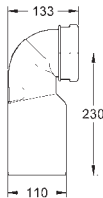

42 946 000

Elbow
made of PE
Ø 80/100 mm

26.00