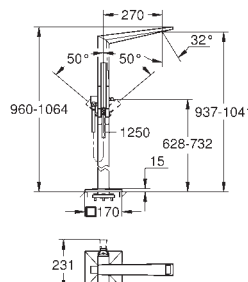

23 119 000	chrome	2,580.00
23 119 DC0	supersteel	3,180.00
23 119 A00	hard graphite	3,410.00
23 119 AL0	brushed hard graphite	3,630.00

Allure Brilliant
Single-lever bath mixer 1/2", floor mounted
set for final installation for 45 984
without roughing-in-set
GROHE SilkMove 46 mm ceramic cartridge
GROHE StarLight chrome finish
automatic diverter: bath/shower
spout with integrated mousseur
projection 270 mm
integrated non-return valve in the shower outlet 1/2"
with shower holder
hand shower Euphoria Cube+
metal shower hose 1250 mm
protected against backflow