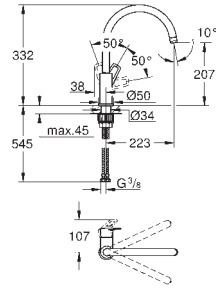

Ref. No.

Colour

Price netto (€)

31 368 001

chrome

86.00

BauLoop

Single-lever sink mixer 1/2"

high spout

single hole installation

GROHE StarLight chrome finish

GROHE Longlife 28 mm ceramic cartridge

GROHE Zero separated inner water ways - lead and nickel free

spout with mousseur

swivel tubular spout

swivel area 360°

flexible connection hoses

rapid installation system

GROHE QuickFix Plus ultra fast and simple installation - no tools needed

min. recommended pressure 1.0 bar