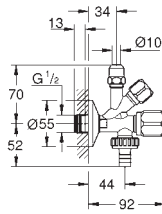

GROHE WAS VALVES

Ref. No. Colour Price netto (€)

22 036 000 chrome 28.00

Original WAS combination service valve 1/2"
self-sealing connection thread
wall connection 1/2"
outlet thread 3/8"
with length compensation
with compression nut Ø 10mm
outlet 3/4"
with hose connection
grease chamber headpart
non-return valve type EB
long connecting shaft
ergonomic handles
marking: neutral
metal push-on escutcheon Ø 55 mm
for combination with pipe ventilating valve type HB 41 239 000

22 035 000 chrome 20.00
ditto, non self-sealing