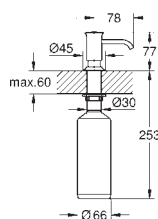

40 537 000

chrome

48.33

40 537 DC0

supersteel

67.91

40 537 ZB0

antique bronze

67.91

Authentic soap dispenser

for liquid soaps,
storage bin 500 ml

GROHE StarLight finish