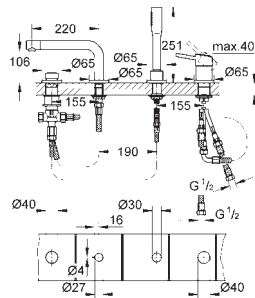

Concetto
4-hole single-lever bath combination
GROHE SilkMove 46 mm ceramic cartridge
GROHE StarLight chrome finish
consisting of:
pre-assembled spout fixing
single lever mixer operating element
bath inlet with mousseur
diverter bath/shower
Euphoria Cosmopolitan hand shower 6.6 l/min
metal shower hose 2000 mm
flexible connection hoses
connection for shower hose
protected against backflow
can be used with 29 037 000
min. recommended pressure 1.0 bar

13 280 001 **chrome** 101.00