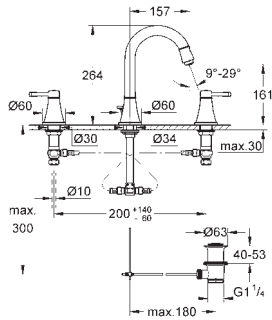

GROHE GRANDERA

Ref. No. Colour Price netto (€)

20 389 000 chrome 542.00
20 389 IGO chrome/gold 640.00

Grandera
Three-hole basin mixer 1/2"
M-Size
valves hot/cold with ceramic headparts 1/2" - 90°
GROHE StarLight chrome finish
GROHE EcoJoy technology for less water and perfect flow
GROHE AquaGuide adjustable mousseur 5.7 l/min
pop-up waste set 1 1/4"
pressure-proof, flexible connection hoses
between spout and side valves
min. recommended pressure 1.0 bar