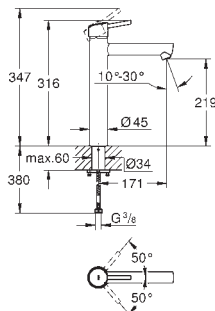

23 920 001

chrome

*

Concetto
Single-lever basin mixer 1/2"
XL-Size

single hole installation

metal lever

for free-standing basins

GROHE SilkMove 28 mm ceramic cartridge

with temperature limiter

GROHE StarLight chrome finish

GROHE EcoJoy mousseur 5.7 l/min

GROHE AquaGuide adjustable mousseur

rapid installation system

smooth body

flexible connection hoses

min. recommended pressure 1.0 bar