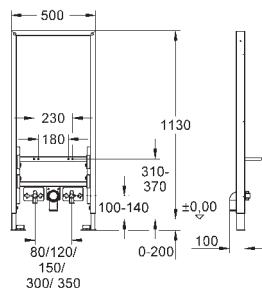

Rapid SL
Element for bidet, 1.13 m installation height

powder coated steel frame, self-supporting
for on-the-wall installations or studded walls
pre-assembled
height adjustable fitting connections
fixing material
TÜV approved
bidet fixing bolts
seal Ø 32 mm
HT-outlet bend Ø 50 mm
2 noise protected fitting connections 1/2"
fixing material for bidet
for on-the-wall installation please order wall brackets 38 558 00M (sold separately)