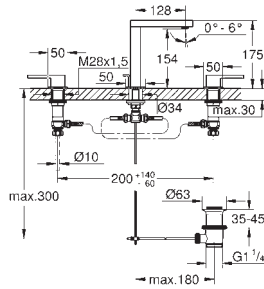

Ref. No. Colour Price netto (€)

20 301 003 **chrome** **280.00**
GROHE Plus
Three-hole basin mixer 1/2"
M-Size
metal lever
ceramic headparts 1/2", 90°
GROHE StarLight chrome finish
GROHE EcoJoy SpeedClean mousseur 5.7 l/min
GROHE AquaGuide adjustable mousseur
rapid installation system
pop-up waste set 1 1/4"
GROHE QuickFix installation system
pressure-proof, flexible connection hoses
between spout and side valves
union nut 1/2" x 10.5 mm