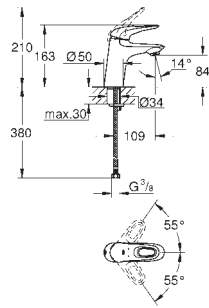

GROHE EUROSTYLE

Ref. No. Colour Price netto (€)

23 567 003 **chrome** **108.00**

Eurostyle
Single-lever basin mixer 1/2"
S-Size
single hole installation
loop metal lever
GROHE SilkMove 35 mm ceramic cartridge
adjustable flow rate limiter
with temperature limiter
GROHE StarLight chrome finish
GROHE EcoJoy mousseur 5.7 l/min
GROHE QuickFix rapid installation system
smooth body
flexible connection hoses