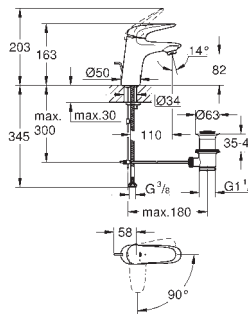

23 709 003
23 709 LS3

chrome
moon white/chrome

103.00
134.00

Eurostyle
Single-lever basin mixer 1/2"
S-Size
single hole installation
solid metal lever
GROHE SilkMove ES 35 mm ceramic cartridge
with energy saving function via cold start
adjustable flow rate limiter
with temperature limiter
GROHE StarLight chrome finish
GROHE EcoJoy mousseur 5.7 l/min
GROHE QuickFix rapid installation system
pop-up waste set 1 1/4"
flexible connection hoses