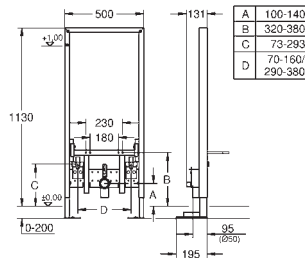

Rapid SL

Element for bidet, 1.13 m installation height

for free-standing installation, for on-the-wall installations or studded walls

powder coated steel frame, self-supporting

pre-assembled

height adjustable fitting connections

lockable

TÜV approved

fixing material

bidet fixing bolts

HT-outlet bend Ø 50 mm

seal Ø 32 mm

2 noise protected fitting connections 1/2"

fixing material for bidet

for on-the-wall installation please order wall brackets 38 558 00M (sold separately)

38 558 00M

23.00