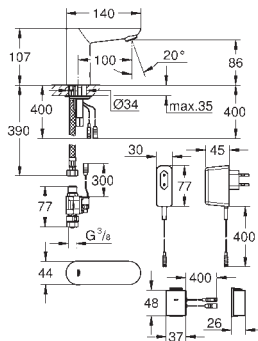

Euroeco Cosmopolitan E Bluetooth
Infra-red electronic basin tap 1/2" without mixing device
with infrared sensor and Bluetooth module for bi-directional communication for monitoring, configuration and service purpose
with plug transformer 100-240 V AC, 50-60 Hz, 6.75 V DC
rapid installation system
GROHE StarLight finish
GROHE EcoJoy mousseur 5.7 l/min
external solenoid valve
dirt strainer
with Bluetooth 4.0* for wireless data communication for Apple** and Android devices
Bluetooth range (max. 10 m) varies depending on used materials and walls between transmitter and receiver
monitoring
password protected products
app detects all Bluetooth products in range
auto flush cycles and timing last auto flush usage per day / 30 days
thermal disinfection cycles and timings last disinfection
configuration
detection range and shut off delay
thermal disinfection
auto flush
cleaning mode
2 on/off timers
identification by name
service
send and save 3 profiles
reset to factory or user settings
hard and software version
CE approved
acoustic group I in accordance with DIN 4109
type of protection faucet IP 59K