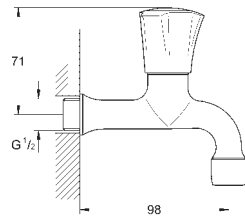

30 098 001 chrome 34.00

Costa L
Bibtap 1/2"
wall mounted
metal handle
heat-insulated
marking: blue
GROHE StarLight finish
mousseur
Longlife-headparts