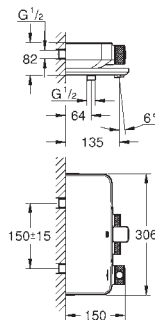

34 718 000 **chrome** **333.00**

Grotherm SmartControl
Thermostatic bath mixer 1/2"
wall mounted
GROHE CoolTouch no risk of scalding
GROHE StarLight chrome finish
GROHE SafeStop at 38°C
GROHE SafeStop Plus optional temperature limiter at 43°C included
GROHE TurboStat compact cartridge
with wax thermoelement
GROHE ProGrip with knurl structure
GROHE SmartControl push for ON-OFF, turn for volume adjustment from EcoJoy to full flow
integrated **GROHE EasyReach** shower tray
shower bottom outlet 1/2"
bath spout with mousseur
built-in non return valves and dirt strainers
protected against backflow