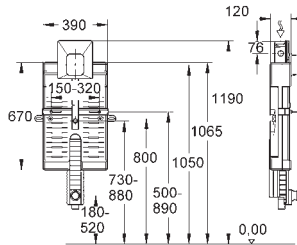

GROHE UNISSET FRAMES AND ACCESSORIES

Ref. No.

Colour

Price netto (€)

38 785 000

191.00

Uniset
Element for urinal with infra-red electronic
with GROHE Rapido U
roughing-in set for urinal
for manual actuation or Tectron
infra-red electronic 6 V or 230 V
sound-insulating EPS module for
masonry-in with closed surface
rail adaptors for modular fixing
for single or series installation
fixing accessories for single installation
height adjustable fitting connections
inlet connection and inlet connecting set
HT-outlet bend Ø 50 mm
threaded bolts M8
fixing material for urinal bowl
water group with stop valve
flow pressure min 0.5 bar
operating pressure max 10 bar
flush aid
functional unit checked ex factory
water supply connections 1/2" outer thread
connecting box for mains supply 230 V
installation box with gasket
Shortable inspection shaft incl. protection
during construction phase for sets for final
installation with dimensions 116 x 144 mm

37 576 000

203.00