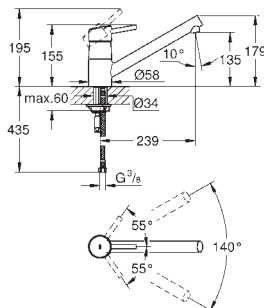

32 659 001 chrome 157.00

Concetto
Single-lever sink mixer 1/2"
low spout
single hole installation
GROHE StarLight finish
GROHE SilkMove 35 mm ceramic cartridge
mousseur
adjustable flow rate limiter
swivel cast spout
swivel area 140°
flexible connection hoses
rapid installation system