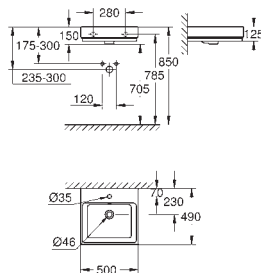

39 474 00H

alpine white

167.00

**Cube Ceramic
Wash basin 50**

wall hung
1 hole punched, 2 holes pre-punched
with overflow
500 x 490 mm
sanitary ware
PureGuard anti scale coating and anti bacterial glazing
18 pieces per pallet