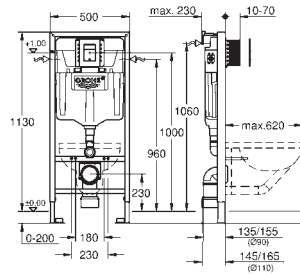

39 500 000

chrome

249.00

Rapid SL
5-in-1 set for WC, 1.13 m installation height
with flushing cistern GD 2, 6 - 9 I

consisting of:
Rapid SL element for WC (38 528 001)
Skate Cosmopolitan S flush plate, chrome (37 535 000)
GROHE Fresh retro-fit set (38 796 000)
Rapid SL wall brackets (38 558 00M)
WC set for noise protection (37 131 000)