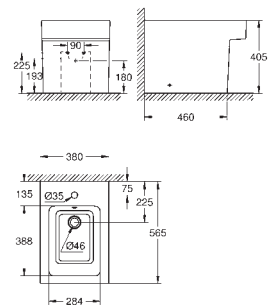

39 487 00H

alpine white

268.00

Cube Ceramic
Floor standing bidet
1 hole punched
with overflow
including fixation set
sanitary ware
fully skirted with invisible fixation
PureGuard anti scale coating and anti bacterial glazing
8 pieces per pallet