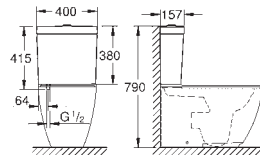

39 579 000 alpine white 159.00

Essence
Exposed flushing cistern for close coupled combination
bottom inlet
inlet and outlet concealed
including flushing set GROHE AV1
dual flush 4.5/3 l
including fixation set
sanitary ware
24 pieces per pallet