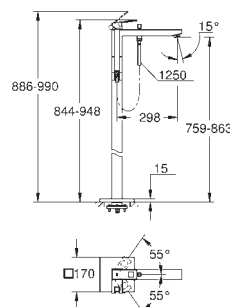

45 388 000		122.00
------------	--	--------

Supporting legs for baseframe

23 672 001	chrome	1,390.00
23 672 DC1	supersteel	1,950.00
23 672 AL1	brushed hard graphite	2,230.00

Eurocube
Single-lever bath mixer 1/2", floor mounted
 set for final installation for
 45 984 001
 without roughing-in-set
GROHE SilkMove 35 mm ceramic cartridge
 with temperature limiter
GROHE StarLight chrome finish
 automatic diverter: bath/shower
 spout with mousseur
 Euphoria Cube+ Stick hand shower 6.6 l/min (26 467)
 Silverflex shower hose 1 250 mm (28 362)
 projection 298 mm
 integrated non-return valve in the shower outlet 1/2"
 protected against backflow
 with shower holder