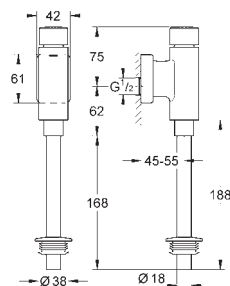

37 345 000

chrome

139.00

Rondo
Flush valve for urinal
1/2"
brass
integrated stop valve
GROHE StarLight chrome finish
with control cap and flush pipe connection
flow rate adjustment
flush volume adjustable 1.0 - 4.0 l
with wall escutcheon
flush pipe 200 mm
rubber connector with escutcheon
flow pressure min 0.5 bar
operating pressure max 5 bar