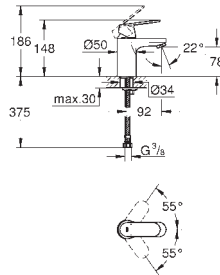

32 824 000

chrome

108.00

Eurosmart Cosmopolitan
Single-lever basin mixer 1/2"
S-Size

single hole installation
metal lever

GROHE SilkMove 35 mm ceramic cartridge
adjustable flow rate limiter
adjustable minimum flow rate
approx. 2.5 l/min
GROHE StarLight chrome finish
GROHE QuickFix installation system
with centering support
mousseur
smooth body
flexible connection hoses
optional temperature limiter ref. no. 46 375 000
acoustic group I in accordance with DIN 4109