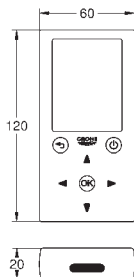

GROHE ESSENCE E

Ref. No.

Colour

Price netto (€)

36 407 001

360.00

Remote control

for all GROHE one eye infra-red products as of 06/2015 and GROHE Blue Home until 12/2018

monitoring

consumption and usage data
thermal disinfection cycles (infrared faucets)
auto flush cycles (infrared faucets)
cleaning mode cycles (GROHE Blue Home)
filter and CO₂ capacity (GROHE Blue Home)

configuration

cleaning mode on/off
thermal disinfection (infrared faucets)
detection range
shut off delay (infrared faucets)
auto flush (infrared faucets)
filter capacity (GROHE Blue Home)

service

send and save profile
reset to factory or user settings
filter capacity (GROHE Blue Home)
demo mode
error codes (GROHE Blue Home)

3 x 1.5 V AAA DC battery supply

42 388 000

47.00