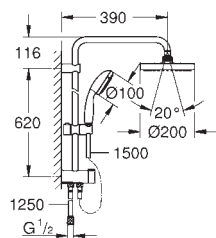

GROHE TEMPESTA SYSTEM

Ref. No.

Colour

Price netto (€)

27 389 002

chrome

196.00

Tempesta System 200

Flex shower system with diverter for wall mounting

consisting of:

horizontal 390 mm shower arm, adjustable before installation

change by diverter between hand shower, head shower

or head shower Eco setting

head shower Tempesta Cosmopolitan 200 (27 541)

2 spray patterns (via diverter):

Rain, SmartRain

with ball joint

rotation angle $\pm 15^\circ$

hand shower Tempesta 100 (28 578)

4 spray patterns:

GROHE Rain O², Rain, Massage, Jet

adjustable in height with gliding element

distance between diverter and upper bracket: 620 mm

shower hose Relexaflex 1500 mm (28 151)

shower hose Relexaflex 1250 mm (28 150)

flexible installation: connection to faucet / wall union for water supply with 1/2" thread of the 1250 mm shower hose minimum flow rate 7 l/min.

GROHE DreamSpray perfect spray pattern

GROHE StarLight chrome finish

SpeedClean anti-lime system

Inner WaterGuide for a longer life

ShockProof silicone ring prevents damages caused by shower falling

SHOWERS