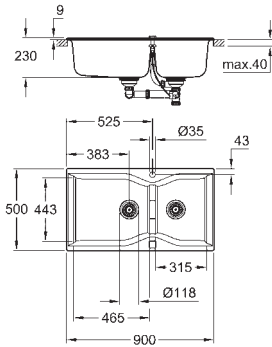

GROHE COMPOSITE SINKS

Ref. No.

Colour

Price netto (€)

31 658 ATO
31 658 AP0

granite gray
granite black

274.17
274.17

K700

Composite sink

model: K700 100-C 90/50 2.0 rev
mounting type: standard built-in
material: quartz composite

GROHE Whisper

min. cabinet size: 1000 mm

dimensions: 900 x 500 mm

1 bowl: 465 x 443 x 230 mm

1 bowl: 315 x 443 x 230 mm

outer radius: R6, inner bowl radius: R8

GROHE QuickFix installation system

cut-out: 880 x 480 mm

drainer: automatic waste fitting

accessories included: automatic waste fitting,

waste kit, basket strainer waste, mounting set

amount of fasteners included (top mount): 10