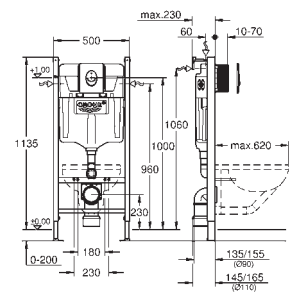

38 745 001

chrome

193.00

Rapid SL

**3-in-1 set for WC, 1.13 m installation height
with flushing cistern GD 2, 6 - 9 I**

consisting of:

- Rapid SL element for WC (38 840 000)
- Skate Air flush plate, chrome, vertical installation (38 505 000)
- Rapid SL wall brackets (38 558 00M)