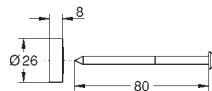

26 385 000

chrome

34.00

**Rainshower SmartControl
Compensation disc**

for Rainshower SmartControl systems
26 250, 26 361, 26 379
stackable