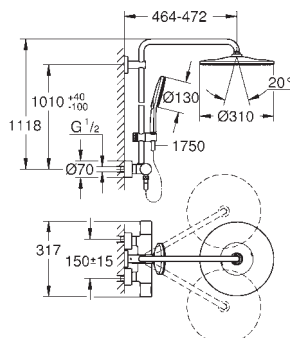

26 648 LS0

moon white

926.00

Rainshower SmartActive 310

Shower system with thermostat for wall mounting

consisting of:

horizontal swivable 450 mm shower arm

exposed thermostat with

Aquadimmer function

allows change between:

head shower Rainshower Mono 310 (26 562)

with ball joint

rotation angle $\pm 15^\circ$

hand shower Rainshower SmartActive 130 (26 574)

adjustable in height with gliding element

including performance grip

Silverflex shower hose 1750 mm (28 388 000)

GROHE TurboStat compact cartridge

with wax thermoelement

GROHE SafeStop at 38°C

GROHE SafeStop Plus optional temperature limiter at 43°C included

GROHE CoolTouch no risk of scalding

GROHE DreamSpray perfect spray pattern

GROHE One-Click Showering spray selection

with one click

GROHE StarLight finish

GROHE EcoJoy 9,5 l/min flow limiter

GROHE QuickFix (upper bracket adjustable)

SpeedClean anti-lime system

suitable for instantaneous heaters

from 18 kW/h

minimum flow rate 7 l/min.

min. recommended pressure 1.0 bar