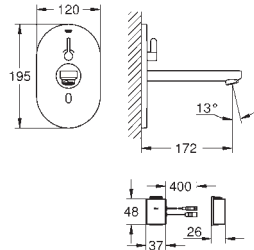

GROHE BLUETOOTH MONITORING

Ref. No.

Colour

Price netto (€)

36 412 000

chrome

688.00

**Eurosmart Cosmopolitan E Bluetooth
Infra-red electronic basin mixer 1/2" with mixing device
and adjustable temperature limiter**

with infrared sensor and Bluetooth module for
bi-directional communication for monitoring,
configuration and service purpose
with transformer 100-240 V AC, 50-60 Hz, 6.75 V DC
set for final installation for concealed
fitting box

36 339 001

GROHE StarLight finish

GROHE EcoJoy technology for less water and perfect flow
laminar flow straightener 9 l/min
chrome escutcheon and spout
projection 172 mm

with Bluetooth 4.0* for wireless data communication
for Apple** and Android devices
Bluetooth range (max. 10 m) varies depending on used
materials and walls between transmitter and receiver

monitoring

password protected products

app detects all Bluetooth products in range

auto flush cycles and timing last auto flush

usage per day / 30 days

thermal disinfection cycles and timings last disinfection

configuration

detection range and shut off delay

auto flush

thermal disinfection

cleaning mode

2 on/off timers

identification by name

service

send and save 3 profiles

reset to factory or user settings

hard and software version

CE approved

acoustic group I in accordance with DIN 4109