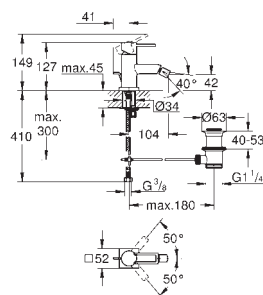

32 147 000 chrome 430.00

Allure
Single-lever bidet mixer 1/2"
M-Size
single hole installation
GROHE SilkMove 28 mm ceramic cartridge
GROHE StarLight chrome finish
rapid installation system
ball-joint mousseur
pop-up waste set 1 1/4"
flexible connection hoses