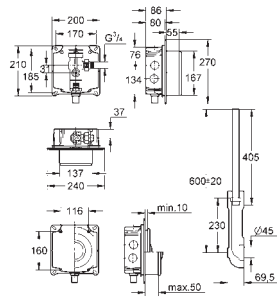

GROHE WC FLUSH VALVES

Ref. No.

Colour

Price netto (€)

37 153 000

297.00

Flush valve for WC
concealed installation
3/4"

stop valve
6 l flush

flow pressure range from 1.2 - 5.0 bar
with flow rate adjustment
box for concealed installation with
flush elbow
flush pipe adjustable in length
without wall plate/actuation
low noise (group I acc. to
German Noise Specification)