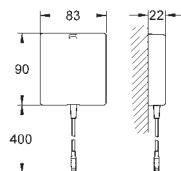

Switch-mode power supply

for one eye infra-red wash basin mixer
switch-mode power supply with operating voltage 100-230 V AC, 50 - 60 Hz
for concealed socket with cover and strain relief