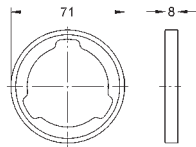

27 180 000

chrome

40.00

**Rainshower
Compensation disc**

for Rainshower systems 27 174, 27 175, 27 032,
27 058, 27 030, 27 038, 27 089, 27 031
GROHE StarLight chrome finish