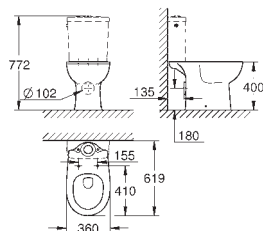

39 428 000 **alpine white** **80.00**
Bau Ceramic
Floor standing WC for close coupled combination
wash down
boxed rim
horizontal outlet
flush volume 6/3 l
including fixation set
cistern to be ordered separately
sanitary ware
compatible with seat and cover 39 492 000 (standard) or 39 493 000 (soft close)
9 pieces per pallet