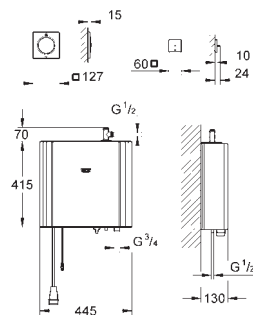

temperature sensor module
60 x 60 x 12 mm

SpeedClean anti-lime system
GROHE StarLight chrome finish
requires rough-in set (29 074 000), F-digital Deluxe base unit box (26 374 000 or 36 397 000), Bluetooth unit (36 371 000) and various cable connections – all to be ordered separately due to installation situation
For detailed planning and product information please contact your local GROHE Customer Service.

29 074 000 387.00

**GROHE F-digital Deluxe
Rough-in set steam generator**

for use with steam module (36 362 000 or 27 934 000)
consisting of:
- 1 rough-in box for steam outlet (115 x 115 x 49-77 mm)
- 1 rough-in box for temperature sensor (58 x 83 x 80-105 mm)
- 1 cable extension temperature sensor, 5 m
- 1 cable extension steam generator, 5 m