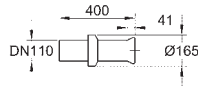

GROHE BAU CERAMIC

Ref. No.

Colour

Price netto (€)

39 453 000

30.00

WC connection outlet
horizontal
320 mm from wall

39 454 000

55.00