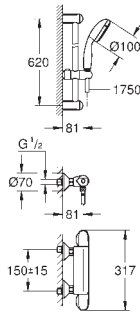

GROHE GROHTHERM 1000

Ref. No.

Colour

Price netto (€)

34 151 004

chrome

252.00

Grotherm 1000

Thermostatic shower mixer 1/2" with shower set

consisting of:

Grotherm 1000 NEW thermostatic shower mixer 1/2" (34 143 003)

Tempesta shower rail set II, 600 mm (27 598)

min. recommended pressure 1.0 bar

47 175 000

104.00

GROHE TurboStat cartridge 1/2"

for reversed inlets (hot water right)

fits Grotherm 800, Grotherm 800 Cosmopolitan, Grotherm 1000 Performance, Grotherm 1000, Grotherm Cube, Grotherm 2000 and Grotherm 3000

exposed thermostats

service solution, does not comply with EN1111

Note: CoolTouch-function is omitted after being installed in exposed fittings