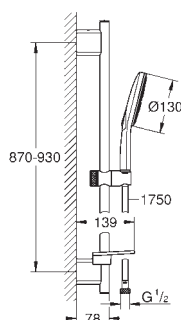

26 579 LS0

moon white

149.00

**Rainshower SmartActive 130
Shower rail set 3 sprays**

consisting of:

hand shower Rainshower SmartActive 130 (26 574)
shower rail 900 mm
with wall holders made of metal
Silverflex shower hose 1750 mm (28 388 000)

GROHE EasyReach tray

GROHE EcoJoy 9,5 l/min flow limiter

GROHE DreamSpray perfect spray pattern

GROHE StarLight finish

GROHE QuickFix Plus adjustable distance between brackets

for adaption to existing drilling holes

GROHE TileFix adjustable depth on upper and lower bracket

SpeedClean anti-lime system

Inner WaterGuide for a longer life

Twistfree to prevent hose from twisting

suitable for instantaneous heater

min. recommended pressure 1.0 bar