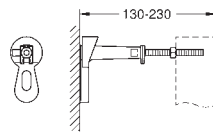

38 558 00M

23.00

Rapid SL
Wall brackets

for on-the-wall installations
for fixing the elements at the brick-wall
or in front of the studded wall
steady vertical adjustment from
130 - 230 mm

cladding for single or series installation

fixing material

2 pieces