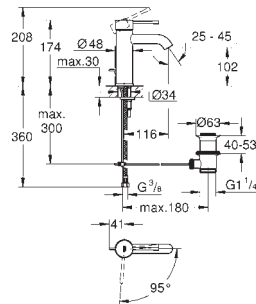

23 591 001	chrome	152.00

Essence
Single-lever basin mixer 1/2"
S-Size
single hole installation
metal lever
GROHE SilkMove ES 28 mm ceramic cartridge
with energy saving function via cold start
with temperature limiter
GROHE StarLight chrome finish
GROHE EcoJoy mousseur 5.7 l/min
GROHE AquaGuide adjustable mousseur
GROHE QuickFix Plus installation system
pop-up waste set 1 1/4"
flexible connection hoses