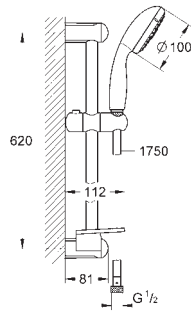

GROHE TEMPESTA

Ref. No. Colour Price netto (€)

28 436 002 chrome 70.00

Tempesta 100
Shower rail set 4 sprays
consisting of:
hand shower (28 421)
shower rail, 600 mm (27 523)
Relaxaflex hose 1750 mm 1/2" x 1/2" (28 154)
GROHE EasyReach tray (27 596)
GROHE EcoJoy 9,5 l/min flow limiter
GROHE DreamSpray perfect spray pattern
GROHE StarLight chrome finish
SpeedClean anti-lime system
Inner WaterGuide for a longer life
ShockProof silicone ring prevents damages caused by shower falling
suitable for instantaneous heater
min. recommended pressure 1.0 bar

28 593 002 chrome 70.00
ditto, with non-restricted flow