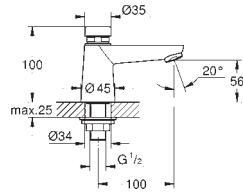

SPECIAL FITTINGS

GROHE EUROECO COSMOPOLITAN T

Ref. No.

Colour

Price netto (€)

36 265 000

chrome

132.00