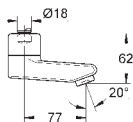

Cast swivel spout
length 77 mm
GROHE StarLight chrome finish

13 137 000 chrome 226.00