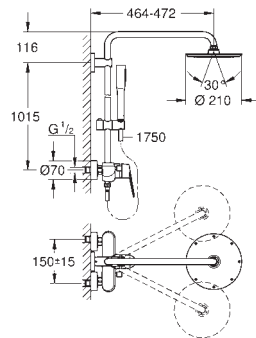

GROHE EUPHORIA SYSTEM

Ref. No.

Colour

Price netto (€)

23 058 003

chrome

624.00

Euphoria Eurodisc Cosmopolitan System 210
Shower system with single lever mixer for wall mounting

consisting of:

- horizontal swivable 450 mm shower arm
- exposed single-lever shower mixer with diverter allows change between:
- metal head shower Rainshower Cosmopolitan 210 (28 368 000)
- spray pattern: Rain
- with ball joint
- rotation angle $\pm 15^\circ$
- hand shower Euphoria Cosmopolitan Stick (27 400 000)
- spray pattern: Rain
- adjustable in height with gliding element
- Silverflex shower hose 1750 mm (28 388 000)
- **GROHE SilkMove** 46 mm ceramic cartridge
- **GROHE DreamSpray** perfect spray pattern
- **GROHE StarLight** chrome finish
- **SpeedClean** anti-lime system
- **Inner WaterGuide** for a longer life
- **Twistfree** to prevent hose from twisting
- **suitable for instantaneous heaters**
- **from 18 kW/h**
- minimum flow rate 7 l/min.
- min. recommended pressure 1.0 bar