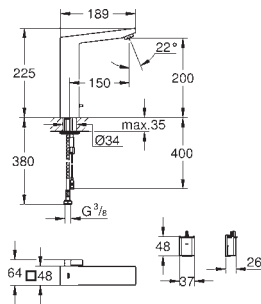

36 441 000	chrome	681.00
Eurocube E Infra-red electronic basin mixer 1/2" with mixing device and adjustable temperature limiter with infrared sensor for bi-directional communication for monitoring, configuration and service purpose 6 V lithium battery, type CR-P2 battery lifetime: approx. 7 years (150 actuations a day) GROHE StarLight chrome finish laminar spray regulator 5.7 l/min flexible connection hoses non-return valve dirt strainers with integrated solenoid valve external battery rapid installation system multistage battery status display 7 pre-set programs: auto flush thermal disinfection cleaning mode additional functions and precise settings by remote control 36 407 CE approved acoustic group I in accordance with DIN 4109 type of protection faucet IP 59K min. recommended pressure 1.0 bar