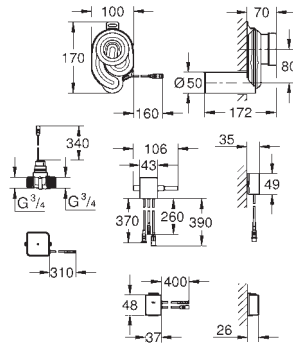

GROHE ELECTRONIC ACTUATIONS FOR URINAL

Ref. No.

Colour

Price netto (€)

39 369 000

772.00

Temperature sensor with Bluetooth for urinal

with transformer 100-240 V AC, 50-60 Hz, 6.75 V DC

siphon with temperature sensor

cartridge with solenoid valve

and dirt strainer

flow pressure min 0.5 bar

operating pressure max 10 bar

with Bluetooth module for bi-directional communication

for monitoring, configuration and service purpose

with Bluetooth 4.0* for wireless data communication

bluetooth transmitter frequency: 2.4 GHz

Bluetooth range (max. 10 m) varies depending on used

materials and walls between transmitter and receiver

for Apple** and Android devices

monitoring

password protected products

app detects all Bluetooth products in range

auto flush cycles and timing last auto flush

usage per day / 30 days

configuration

shut-off delay

auto flush

cleaning mode

2 on/off timers

identification by name

service

send and save 3 profiles

reset to factory or user settings

hard and software version

CE approved

Mobile devices and GROHE IR Remote App*** are not included in delivery and have to be ordered separately via an authorised Apple store/store/iTunes or Google Play store.

* The Bluetooth word mark and logos are registered trademarks owned by Bluetooth SIG, Inc. and any use of such marks by Grohe AG is under license. Other trademarks and trade names are those of their respective owners.

** Apple, the Apple logo, iPod, iPod Touch, iPhone and iTunes are trademarks of Apple Inc., registered in the U.S. and other countries. Apple is not responsible for the function of this device or its compliance with safety and regulatory standards.

*** Available for free via iTunes app or Google Play store.