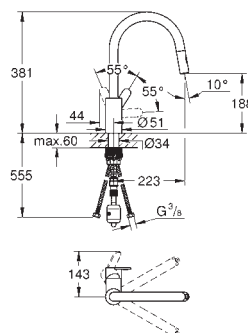

31 482 003

chrome

215.00

Eurostyle Cosmopolitan
Single-lever sink mixer 1/2"
high spout

single hole installation
GROHE StarLight chrome finish
GROHE SilkMove 35 mm ceramic cartridge
GROHE EasyDock guarantees easy retraction and smooth docking back to the starting position
GROHE Zero separated inner water ways - lead and nickel free
pull-out dual spray
diverter: laminar spray/SpeedClean shower jet
adjustable flow rate limiter
swivel tubular spout
swivel area 360°
protected against backflow
flexible connection hoses
GROHE QuickFix rapid installation system