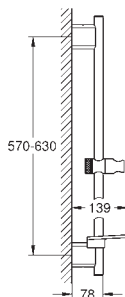

GROHE RAINSHOWER SMARTACTIVE

Ref. No. Colour Price netto (€)

26 602 000 **chrome** 88.00

Rainshower SmartActive
Shower rail, 600 mm
with wall holders made of metal
glide element and swivel holder
GROHE QuickFix (adjustable distance between
wall shower holders for adaption to existing drillings)
GROHE TileFix adjustable depth on upper and lower bracket
GROHE EasyReach tray
GROHE StarLight chrome finish