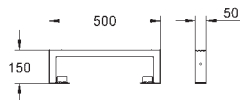

38 629 000

46.00

Rapid SL
Extension
for floor constructions from 200 up to 350 mm
fixing material
not suitable for project elements