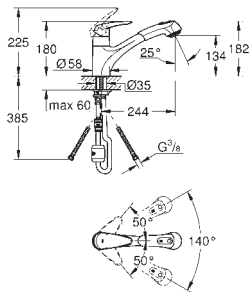

32 257 001

chrome

305.00

Eurodisc
Single-lever sink mixer 1/2"
low spout
single hole installation
GROHE StarLight finish
GROHE SilkMove 35 mm ceramic cartridge
GROHE EasyDock guarantees easy retraction and smooth docking back to the starting position
pull-out dual spray
diverter: mousseur/**SpeedClean** shower jet
adjustable flow rate limiter
swivel cast spout
swivel area 140°
flexible connection hoses
rapid installation system
min. recommended pressure 1.0 bar