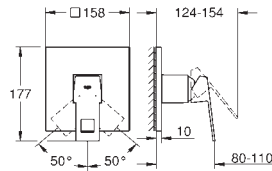

Eurocube
Single-lever shower mixer
set for final installation for
GROHE Rapido SmartBox 35 600 000
GROHE SilkMove 46 mm ceramic cartridge
GROHE StarLight chrome finish
wall escutcheon with **GROHE QuickFix** (covered
escutcheon- and shaft sealing, covered fixing)
metal escutcheon, retroactively 6° adjustable
metal lever
flow performance:
outlet B or C = 30 l/min
without roughing-in-set

35 600 000 chrome 70.00
GROHE Rapido SmartBox universal rough-in box for concealed installation

24 062 000 chrome 176.00
24 062 DC0 supersteel 242.00
24 062 AL0 brushed hard graphite 276.00