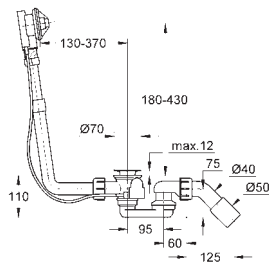

28 943 000 chrome 121.00

Talento
Pop-up bath waste and overflow
set for special baths
with bowden cable
without finishing trim set
bottle trap
45° waste elbow