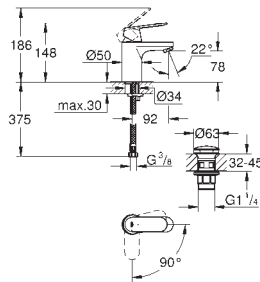

32 824 000

chrome

108.00

Eurosmart Cosmopolitan
Single-lever basin mixer 1/2"
S-Size

single hole installation
metal lever

GROHE SilkMove 35 mm ceramic cartridge
adjustable flow rate limiter
adjustable minimum flow rate
approx. 2.5 l/min
GROHE StarLight chrome finish
GROHE QuickFix installation system
with centering support
mousseur
smooth body
flexible connection hoses
optional temperature limiter ref. no. 46 375 000
acoustic group I in accordance with DIN 4109