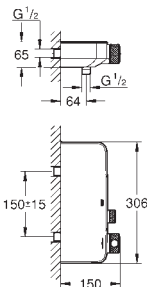

34 719 000 **chrome** 270.00

Grohtherm SmartControl
Thermostatic shower mixer 1/2"
wall mounted
GROHE CoolTouch no risk of scalding
GROHE StarLight chrome finish
GROHE SafeStop at 38°C
GROHE SafeStop Plus optional temperature limiter at 43°C included
GROHE TurboStat compact cartridge
with wax thermoelement
GROHE ProGrip with knurl structure
GROHE SmartControl push for ON-OFF, turn for
volume adjustment from EcoJoy to full flow
integrated **GROHE EasyReach** shower tray
shower bottom outlet 1/2"
built-in non return valves and dirt strainers
protected against backflow