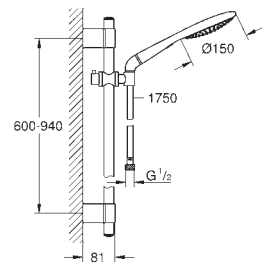

27 273 001

chrome

245.00

Rainshower Solo 150
Shower rail set 2 sprays

consisting of:
hand shower Solo (27 272)
shower rail, 900 mm (28 819)
with wall holders made of metal
Silverflex shower hose 1750 mm (28 388 000)
elbow adapter for the combination of hand showers with shower sets
GROHE DreamSpray perfect spray pattern
GROHE StarLight chrome finish
GROHE QuickFix Plus adjustable distance between brackets for adaption to existing drilling holes
SpeedClean anti-lime system
Inner WaterGuide for a longer life
Twistfree to prevent hose from twisting
suitable for instantaneous heater