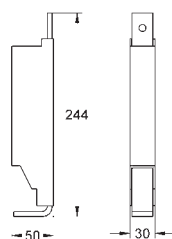

38 779 000

156.00

Rapid SL
Accessory
for WC bowls with a bearing area of less than 20 cm
vertical support for ceramics with
small bearing area (< 205 mm)