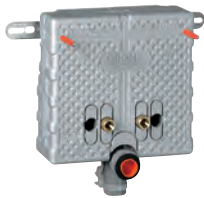

Uniset
Element for wash basin, single hole installation
sound-insulating EPS module for
masonry-in with closed surface
rail adaptors for modular fixing
for single or series installation
fixing accessories for single installation
height adjustable fitting and
outlet connections
wash basin fixing bolts
distance of fixing bolts 280 mm
HT-outlet bend Ø 50 mm
seal Ø 32 mm
2 fitting connections 1/2"
fixing material for wash basin
for on-the-wall installation please order support feet 37 304 000 (sold separately)

37 578 001

203.00