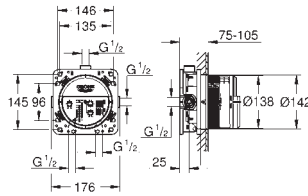

GROHE RAPIDO SMARTBOX

Ref. No.

Colour

Price netto (€)

35 600 000

70.00

**Rapido SmartBox
Universal rough-in box, 1/2"**

3 outlets 1/2"
2 inlets below, 1/2"
installation depth 75-105 mm
connection unit in DR brass
pre-mounted flushing plug
stable build-in box and protective cover
fixation options for solid walls and dry cladding
gasket
without set for final installation

14 055 000

141.00

Backflow protection combination (DIN-EN1717)

retrofit set for protection against backflow in combination with integrated inlet-, pop-up and waste systems
replaces separate pipe interrupter for residential use
fits trim sets for 2 outlets made for combination with GROHE Rapido SmartBox:
Grotherm SmartControl, SmartControl Mixer, Grotherm 2-handle thermostats, single-lever mixers