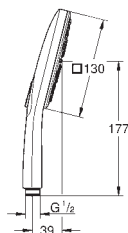

26 582 LS0 **moon white** 68.00

Rainshower SmartActive 130 Cube
Hand shower 3 sprays
spray plate moon white
GROHE Rain including DripStop, Jet including DripStop, ActiveMassage
GROHE EcoJoy 9,5 l/min flow limiter
GROHE DreamSpray perfect spray pattern
GROHE SmartTip showering spray selection via push of a ring
GROHE RainStart - hand shower starts always with Rain spray pattern
GROHE StarLight finish
SpeedClean anti-lime system
Inner WaterGuide for a longer life
universal mounting system, fitting all standard shower hoses
suitable for instantaneous heater
min. recommended pressure 1.0 bar