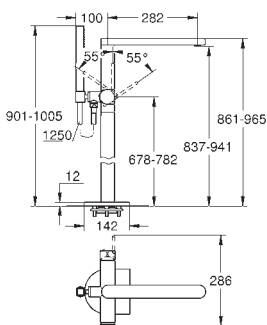

Ref. No. Colour Price netto (€)

23 846 003	chrome	1,370.00
23 846 DC3	supersteel	1,920.00
23 846 AL3	brushed hard graphite	2,190.00

GROHE Plus
Single-lever bath mixer 1/2", floor mounted
set for final installation for 45 984 001
without roughing-in-set
GROHE SilkMove 35 mm ceramic cartridge
with temperature limiter
GROHE StarLight chrome finish
automatic diverter: bath/shower
spout with laminar mousseur
projection 282 mm
integrated non-return valve in the shower outlet 1/2"
with shower holder
hand shower Euphoria Cube 6.6 l/min
Silverflex shower hose 1 250 mm (28 362)
protected against backflow
min. recommended pressure 1.0 bar