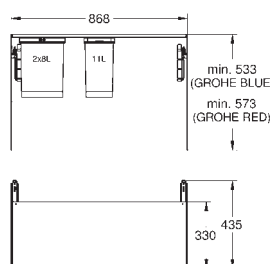

separation: double, 1 x 11 l, 1 x 29 l

cabinet width: 90 cm

installation height 533 mm minimum, 573 mm maximum

compatible with GROHE Blue Home, GROHE Blue Professional and GROHE Red M and L size

40 983 000