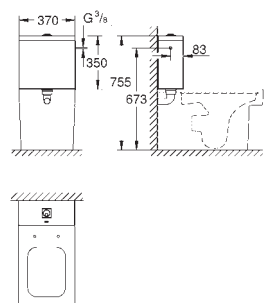

39 489 000

alpine white

194.00

**Cube Ceramic
Exposed flushing cistern for close coupled combination**

side inlet
including flushing set GROHE AV1
including fixation set
sanitary ware
24 pieces per pallet

CERAMICS