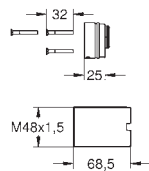

Extension-set, 25 mm

for 23 429 000 Joystick mixer 1/2", concealed body
for 2-hole basin mixers
wall installation
including disassembly-key

24 036 000 chrome 207.00
24 036 LS0 moon white/chrome 264.00