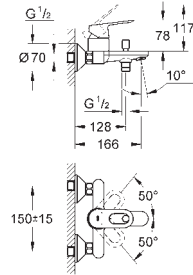

BauLoop
Single-lever bath mixer 1/2"
wall mounted
metal lever
GROHE Longlife 46 mm ceramic cartridge
GROHE StarLight chrome finish
adjustable flow rate limiter
automatic diverter: bath/shower
spout with mousseur
shower bottom outlet 1/2"
with integrated non return-valve
S-unions
metal wall escutcheon
protected against backflow
optional temperature limiter ref. no. 46 308 000

34 567 000 **chrome** 250.00