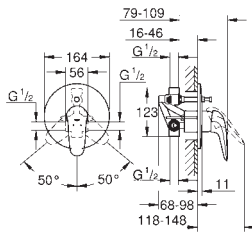

23 730 003

chrome

143.00

Eurostyle

Single-lever bath mixer 1/2"

wall installation

GROHE SilkMove 46 mm ceramic cartridge

GROHE StarLight chrome finish

GROHE QuickFix covered fixation

consisting of:

set for final installation

(19 506 003)

with concealed body

adjustable flow rate limiter

automatic diverter: bath/shower

solid metal lever

optional temperature limiter ref. no. 46 308 000

metal wall escutcheons