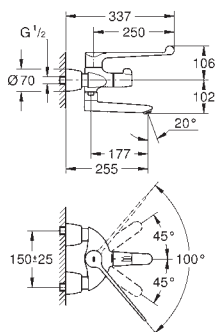

Grotherm Special
Thermostatic basin mixer 1/2"
for elbow lever actuation
wall mounted
ergonomic metal lever 250 mm for elbow actuation
swivel area 100°
metal stop
Ceramic headpart 1/2"
GROHE TurboStat compact cartridge
with wax thermoelement
GROHE SafetyPlus ergonomic metal temperature handle with pre-adjustable
safety stop between 35°C and 43°C
easy thermal disinfection via optional key 47 994 000
cast spout with reinforced bearing
swivel area 90°
lockable
laminar flow straightener 9 l/min
built-in non return valves and dirt strainers
projection 255 mm
covered S-unions
lockable
GROHE StarLight chrome finish

13 080 000 chrome 195.00

Cast swivel spout
length 77 mm
GROHE StarLight chrome finish

13 137 000 chrome 226.00

Cast swivel spout
length 115 mm
GROHE StarLight chrome finish

SPECIAL FITTINGS