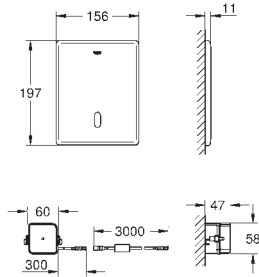

GROHE ELECTRONIC ACTUATIONS FOR WC

Ref. No.

Colour

Price netto (€)

38 698 SD1

stainless steel

607.00

Tectron Skate