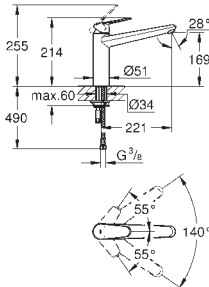

33 770 002 **chrome** **227.00**

Eurodisc Cosmopolitan
Single-lever sink mixer 1/2"
medium spout
single hole installation
GROHE StarLight finish
GROHE SilkMove 35 mm ceramic cartridge
mousseur
adjustable flow rate limiter
swivel cast spout
swivel area 140°
flexible connection hoses
rapid installation system