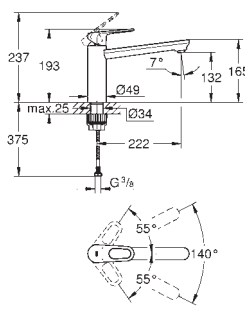

31 688 000

chrome

81.00

GROHE BauFlow
Single-lever sink mixer 1/2"
medium spout

single hole installation

GROHE StarLight chrome finish

GROHE Longlife 35 mm ceramic cartridge

GROHE Zero separated inner water ways - lead and nickel free

swivel tubular spout

swivel area 140°

mousseur with coin slot for tool free replacement

flexible connection hoses

GROHE QuickFix Plus ultra fast and simple installation - no tools needed

min. recommended pressure 1.0 bar