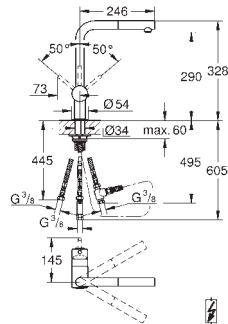

GROHE MINTA / MINTA SMARTCONTROL / MINTA TOUCH

Ref. No.

Colour

Price netto (€)

32 168 000
32 168 DC0

chrome
supersteel

283.00
340.00

Minta
Single-lever sink mixer 1/2"
L-spout
single hole installation
GROHE StarLight finish
GROHE SilkMove 46 mm ceramic cartridge
pull out mousseur
adjustable flow rate limiter
swivel tubular spout
swivel area 360°
integrated non-return valves
protected against backflow
flexible connection hoses
rapid installation system