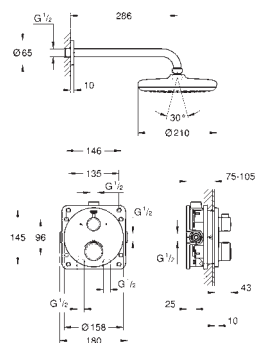

GROHE GROHTHERM 2 HANDLE TRIM SETS

Ref. No.

Colour

Price netto (€)

THERMOSTATS

34 726 000

chrome

540.00

Grotherm

Perfect shower set with Tempesta 210

consisting of:

Grotherm set for final installation with Aquadimmer (24 076)
GROHE Rapido SmartBox universal rough-in box, 1/2" (35 600)
head shower Tempesta 210 9.5 l/min (26 410)
Shower arm Rainshower 286 mm (28 576 000)
hand shower, wall holder, wall elbow connection
and shower hose to be ordered separately