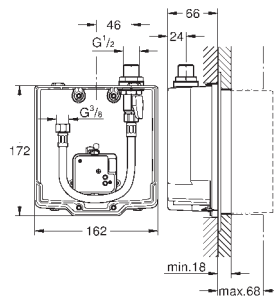

36 337 001

109.00

Euroeco Cosmopolitan E

Concealed mounting box

wall installation for installation with pre-mixed or cold water suitable for IR-sets for final installation stop valve connection housing for power supply suitable for 36 410 000, 36 334 SD0, 36 335 SD0, 36 273 000 allows for waterproofing of wall construction surrounding the concealed body with sealing sleeve