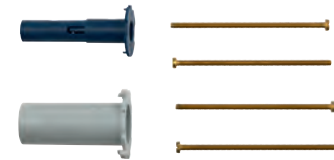

14 058 000

130.00

Universal extension set 2-handle thermostats, 25 mm
fits for concealed 2-handle thermostats in combination with **GROHE Rapido SmartBox**