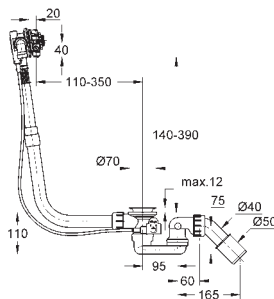

28 991 000 chrome 157.00

Talentofill
Inlet, pop-up and waste-system
for body formed bath tubs
without finishing trim set
with bottle trap and 45°-outlet-bend
without anti-vacuum device
installation acc. to DIN 1988
only with anti-vacuum device
A2 type
or Talentofill connection set (28 995)