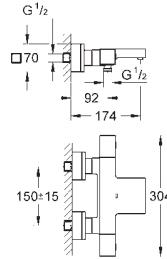

34 497 000 chrome 478.00

Grohtherm Cube
Thermostatic bath mixer 1/2"
wall mounted
GROHE StarLight chrome finish
GROHE SafeStop at 38°C
GROHE SafeStop Plus optional temperature limiter at 43°C included
GROHE TurboStat compact cartridge
with wax thermoelement
integrated mixed water shut off
GROHE AquaDimmer Eco with multiple function:
- integrated GROHE EcoButton
(economy button with economy stop for shower)
- flow control
- diverter: bath/shower
shower bottom outlet 1/2"
GROHE XL Waterfall
flow straightener
built-in non return valves
dirt strainers
protected against backflow
covered S-unions
GROHE EcoJoy technology for less water and perfect flow

24 061 000 chrome 160.00
24 061 DC0 supersteel 220.00
24 061 AL0 brushed hard graphite 251.00