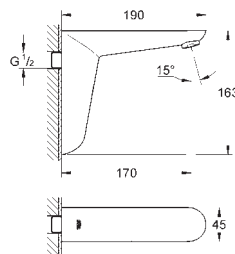

Euroeco Cosmopolitan E

Infra-red electronic wall basin tap without mixing device

for cold or premixed water

6 V lithium battery, type CR-P2

battery lifetime: approx. 7 years (150 actuations a day)

metal body

multistage battery status display

7 pre-set programs:

auto flush

thermal disinfection

cleaning mode

additional functions and precise settings

by remote control 36 407

CE approved

SPECIAL FITTINGS