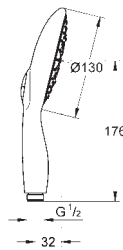

27 672 000	chrome	92.00
27 672 GL0	cool sunrise	131.00
27 672 DA0	warm sunset	131.00
27 672 A00	hard graphite	131.00
27 672 AL0	brushed hard graphite	139.00
27 672 PV0	chrome/natural sandstone	91.00
27 672 DR0	chrome/limestone	91.00
27 672 HF0	chrome/fired clay	91.00
27 672 TN0	chrome/misty slate	91.00
27 672 XH0	chrome/frosted granite	102.00

Power&Soul 130
Hand shower 4+ sprays
GROHE Rain O², Rain, Bokoma Spray, Jet
GROHE EcoJoy 9,5 l/min flow limiter
GROHE DreamSpray perfect spray pattern
GROHE One-click showering
spray selection via push of a button
GROHE StarLight chrome finish
SpeedClean anti-lime system
Inner WaterGuide for a longer life
universal mounting system, fitting all standard shower hoses
suitable for instantaneous heater
min. recommended pressure 1.0 bar