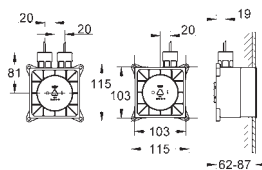

Rainshower F-Series

Rough-in set light set

for use with double light modules (36 359 000)

consisting of:

- 2 rough-in sets (115 x 115 x 62-87 mm)

- 2 cable extensions (5 m each)