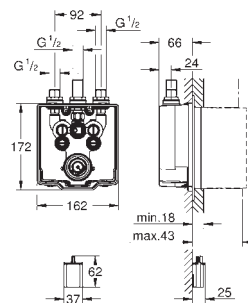

Eurosmart Cosmopolitan E

Concealed body

for shower

with integrated thermostatic mixer

suitable for infra-red set 36 456 000

2 stop valves

non-return valves with filters

6 V lithium battery, type CR-P2

battery lifetime: approx. 7 years (150 actuations a day)

allows for waterproofing of wall construction surrounding the concealed body with sealing sleeve

36 459 000

662.00