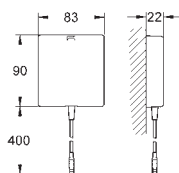

Switch-mode power supply

for one eye infra-red wash basin mixer
switch-mode power supply with operating voltage 100-230 V AC, 50 - 60 Hz
for concealed socket with cover and strain relief

SPECIAL FITTINGS