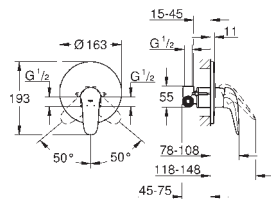

Eurostyle
Single-lever shower mixer 1/2"
wall installation
consisting of:
set for final installation
(19 507 003)
with concealed body
solid metal lever
GROHE SilkMove 46 mm ceramic cartridge
adjustable flow rate limiter
GROHE StarLight chrome finish
metal wall escutcheon
escutcheon- and shaft-sealing
GROHE QuickFix covered fixation
optional temperature limiter ref. no. 46 308 000