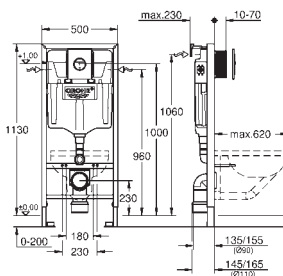

38 860 10A

chrome

*

Rapid SL
4-in-1 set for WC, 1.13 m installation height
with flushing cistern GD 2, 6 - 9 l

consisting of:
Rapid SL element for WC (38 528 001)
Nova Cosmopolitan flush plate, chrome (38 765 000)
GROHE Fresh retrofit set (38 796 000)
Rapid SL wall brackets (38 558 00M)
WRAS approved