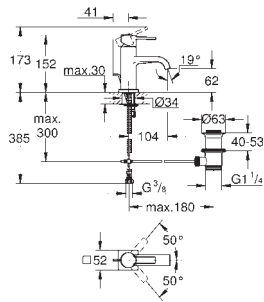

GROHE ALLURE

Ref. No. Colour Price netto (€)

32 757 000 chrome 422.00

Allure
Single-lever basin mixer 1/2"
M-Size
single hole installation
GROHE SilkMove 28 mm ceramic cartridge
GROHE StarLight chrome finish
GROHE EcoJoy 6.0 l/min. flow limiter
rapid installation system
mousseur
pop-up waste set 1 1/4"
flexible connection hoses

32 759 000 chrome 411.00
ditto, smooth body