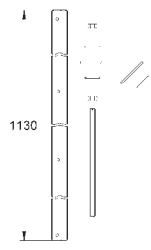

38 562 001

86.00

Rapid SL
Set for corner installation
for WC, bidet, wash basin and urinal
single installation or fitting to a rail
fitting maximum 625 mm from the corner
fixing material for corner installation
2 wall brackets **1.13 m**
135°