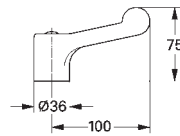

45 316 000

chrome

36.00

Lever
marking: blue/red
projection 100 mm
for use with ceramic headparts
GROHE StarLight chrome finish