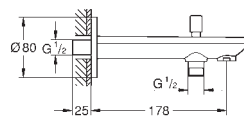

13 390 000

chrome

50.00

BauContemporary
Bath spout with diverter

wall mounted
GROHE StarLight chrome finish
mousseur
non-return valve
automatic diverter: bath/shower
projection 170 mm
male thread 1/2"