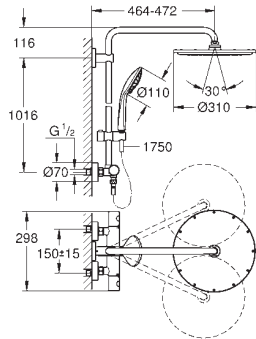

GROHE EUPHORIA SYSTEM

Ref. No. Colour Price netto (€)

26 075 000	chrome	865.00
26 075 DC0	supersteel	1,140.00
26 075 BE0	polished nickel	1,210.00
26 075 EN0	brushed nickel	1,280.00
26 075 GL0	cool sunrise	1,230.00
26 075 GN0	brushed cool sunrise	1,300.00
26 075 DA0	warm sunset	1,230.00
26 075 DL0	brushed warm sunset	1,300.00
26 075 A00	hard graphite	1,210.00
26 075 AL0	brushed hard graphite	1,300.00

Euphoria System 310

Shower system with thermostatic mixer for wall mounting

consisting of:

horizontal swivable 450 mm shower arm

exposed thermostat with

Aquadimmer function

allows change between:

metal head shower Rainshower Cosmopolitan 310 (27 477 000)

spray pattern: Rain

with ball joint

rotation angle $\pm 15^\circ$

hand shower Euphoria 110 Massage (27 221 000)

adjustable in height with gliding element

Silverflex shower hose 1750 mm (28 388 000)

GROHE TurboStat compact cartridge

with wax thermoelement

GROHE SafeStop at 38°C

GROHE SafeStop Plus optional temperature limiter at 43°C included

GROHE DreamSpray perfect spray pattern

GROHE StarLight chrome finish

Inner WaterGuide for a longer life

SpeedClean anti-lime system

Twistfree to prevent hose from twisting

GROHE MetalGrip ergonomically shaped metal handles

suitable for instantaneous heaters

from 18 kW/h

minimum flow rate 7 l/min.

min. recommended pressure 1.0 bar

optional upgrade: **GROHE EasyReach** tray (26 362)