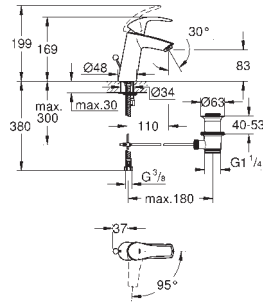

GROHE SILKMOVE ES

Ref. No.

Colour

Price netto (€)

23 393 10E

chrome

113.00

Eurosmart
Single-lever basin mixer 1/2"
M-Size

single hole installation

metal lever

GROHE SilkMove ES 28 mm ceramic cartridge
with energy saving function via cold start
with temperature limiter

GROHE StarLight chrome finish

GROHE EcoJoy mousseur 5.7 l/min

GROHE QuickFix rapid installation system

pop-up waste set 1 1/4"

flexible connection hoses