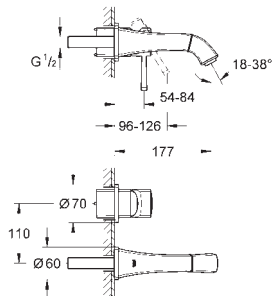

19 929 000 chrome 379.00
19 929 IGO chrome/gold 493.00

Grandera
Two-hole basin mixer
S-Size
wall mounted
set for final installation for 23 319 000
without concealed body
GROHE StarLight chrome finish
GROHE EcoJoy technology for less water and perfect flow
GROHE AquaGuide adjustable mousseur 5.7 l/min
centre distance 110 mm
projection 177 mm

19 930 000 chrome 419.00
19 930 IGO chrome/gold 545.00
ditto, projection 234 mm