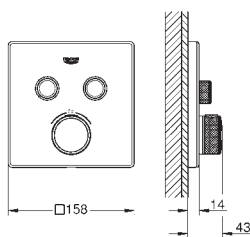

Grotherm SmartControl Thermostat for concealed installation with 2 valves
set for final installation for GROHE Rapido SmartBox 35 600 000 metal wall escutcheon with **GROHE QuickFix** (covered escutcheon and shaft sealing, covered fixing), retroactively 6° adjustable
GROHE StarLight finish
GROHE SmartControl push for ON-OFF, turn for volume adjustment from EcoJoy to full flow, exchangeable symbols
GROHE TurboStat compact cartridge with wax thermoelement
GROHE ProGrip with knurl structure
GROHE SafeStop at 38°C
GROHE SafeStop Plus optional temperature limiter at 43°C or 46°C included
built-in non return valves and dirt strainers
multiple outlets can be run simultaneously
cover plate in moon white acrylic glass
without roughing-in-set
flow performance:
outlet B = 24 l/min
outlet C = 26 l/min
outlet B+C = 29 l/min

35 600 000	chrome	70.00
GROHE Rapido SmartBox universal rough-in box for concealed installation