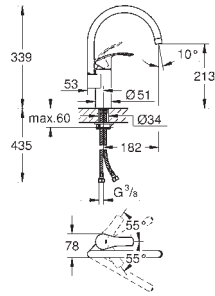

Ref. No. Colour Price netto (€)

33 202 002 chrome 124.00
33 202 DC2 supersteel 133.00

Eurosmart
Single-lever sink mixer 1/2"
high spout
single hole installation
GROHE StarLight finish
GROHE SilkMove 35 mm ceramic cartridge
integrated temperature limiter
mousseur
adjustable flow rate limiter
swivel tubular spout
adjustable swivel area 0° / 150° / 360°
flexible connection hoses
rapid installation system
min. recommended pressure 1.0 bar