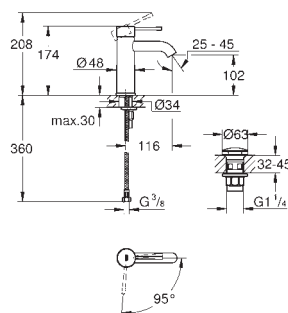

23 797 001	chrome	140.00

Essence
Single-lever basin mixer 1/2"
S-Size
single hole installation
metal lever
GROHE SilkMove ES 28 mm ceramic cartridge
with energy saving function via cold start
with temperature limiter
GROHE StarLight chrome finish
GROHE EcoJoy mousseur 5.7 l/min
GROHE QuickFix Plus installation system
waste set with push-open plug
flexible connection hoses