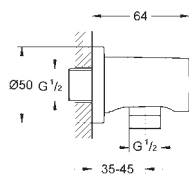

27 057 000 chrome 53.00
27 057 DC0 supersteel 63.00
27 057 LS0 moon white/chrome 64.00
27 057 BE0 polished nickel 72.00
27 057 EN0 brushed nickel 79.00
27 057 GL0 cool sunrise 73.00
27 057 GN0 brushed cool sunrise 79.00
27 057 DA0 warm sunset 73.00
27 057 DL0 brushed warm sunset 79.00
27 057 A00 hard graphite 73.00
27 057 AL0 brushed hard graphite 79.00

Rainshower
Shower outlet elbow, 1/2"
male thread
with round escutcheon
protected against backflow
GROHE StarLight chrome finish

SHOWERS