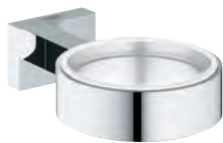

GROHE ESSENTIALS CUBE

Ref. No. Colour Price netto (€)

40 508 001 chrome 27.91
40 508 DC1 supersteel 38.74
40 508 AL1 brushed hard graphite 44.58

Essentials Cube Holder

material: metal
for crystal glass (40 372 001)
soap dish (40 368 001) or soap dispenser (40 394 001)
concealed fastening
GROHE StarLight chrome finish