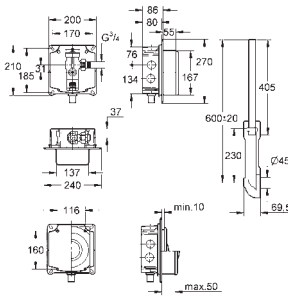

37 157 000

238.00

Flush valve for WC
concealed installation
3/4"

stop valve
6 - 14 l adjustable

for low pressure
for wash-down and wash-out bowls
flow pressure range from 0.6 - 3.0 bar
(min. static pressure 1.5 bar)
with flow rate adjustment
box for concealed installation with
flush elbow
flush pipe adjustable in length
without wall plate/actuation
volume needed: 1.6 l/sec