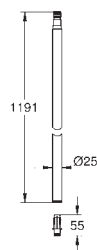

Shower system pipe for retrofitting

material: metal
shower pipe for retrofitting
15 cm longer than
original shower system pipe
suitable for Euphoria SmartControl shower systems 26 509
GROHE StarLight chrome finish
not suitable for all other shower systems