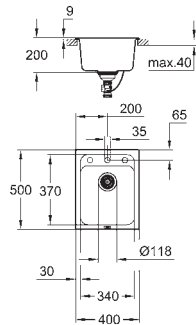

GROHE COMPOSITE SINKS

Ref. No. Colour Price netto (€)

31 650 AT0
31 650 AP0

granite gray
granite black

199.17
199.17

K700

Composite sink

model: K700 50-C 40/50 1.0
mounting type: standard built-in
material: quartz composite

GROHE Whisper

min. cabinet size: 500 mm
dimensions: 400 x 500 mm
1 bowl: 340 x 370 x 200 mm
outer radius: R6, inner bowl radius: R45

GROHE QuickFix installation system

cut-out: 380 x 480 mm
drainer: automatic waste fitting
accessories included: automatic waste fitting,
waste kit, basket strainer waste, mounting set
amount of fasteners included (top mount): 6