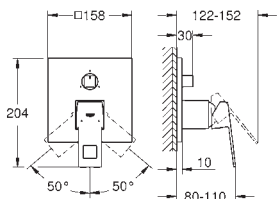

Ref. No. Colour Price netto (€)

24 094 000	chrome	198.00
24 094 DC0	supersteel	270.00
24 094 AL0	brushed hard graphite	309.00

Eurocube
Single-lever mixer with 3-way diverter
set for final installation for
GROHE Rapido SmartBox 35 600 000
GROHE SilkMove 46 mm ceramic cartridge
GROHE StarLight chrome finish
wall escutcheon with **GROHE QuickFix** (covered
escutcheon- and shaft sealing, covered fixing)
metal escutcheon, retroactively 6° adjustable
metal lever
3-way diverter
flow performance:
outlet A = 27 l/min,
outlet B = 27 l/min,
outlet C = 27 l/min
without roughing-in-set

35 600 000	chrome	70.00
GROHE Rapido SmartBox universal rough-in box for concealed installation		

24 153 000	chrome	412.00
24 153 DC0	supersteel	576.00
24 153 AL0	brushed hard graphite	658.00