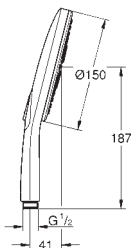

26 554 LS0

moon white

85.00

Rainshower SmartActive 150
Hand shower 3 sprays

spray plate moon white
GROHE Rain including DripStop, Jet including DripStop, ActiveMassage
GROHE EcoJoy 9,5 l/min flow limiter
GROHE DreamSpray perfect spray pattern
GROHE SmartTip showering spray selection via push of a ring
GROHE RainStart - hand shower starts always with Rain spray pattern
GROHE StarLight finish
SpeedClean anti-lime system
Inner WaterGuide for a longer life
universal mounting system, fitting all standard shower hoses
suitable for instantaneous heater
min. recommended pressure 1.0 bar