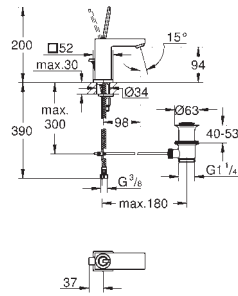

GROHE EUROCUBE JOY

Ref. No. Colour Price netto (€)

23 654 000 chrome 236.00

Eurocube Joy
Single-lever basin mixer 1/2"
S-Size
single hole installation
metal lever
GROHE FeatherControl Joystick cartridge
GROHE StarLight chrome finish
GROHE EcoJoy SpeedClean mousseur 5.7 l/min
GROHE QuickFix Plus installation system
pop-up waste set 1 1/4"
flexible connection hoses