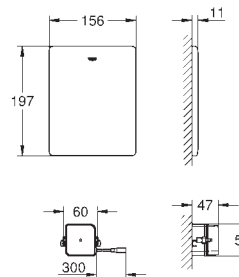

WC control for manual remote actuation

for concealed flushing cisterns, 6 - 9 l

for connecting one or more potential-free actuation buttons via cable

suitable for support rails for the disabled with integrated actuation button

from Hewi, Keuco, Lehnen, Normbau, Pressalit, AMS, Deubad, Erlau, FRELU, FSB

stainless steel wall plate 156 x 197 mm

transformer for external installation

operating voltage 230 V AC, 50/60 Hz, 4.0 VA

servo motor

3 m connecting cable

for the connection of transformer and electronic

3 m connection cable with plug

CE approved

delivery range without actuation button/support rails

39 141 000

539.00