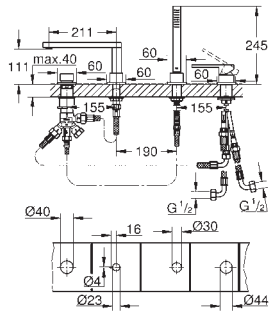

29 307 003	chrome	744.00
29 307 DC3	supersteel	1,040.00
29 307 AL3	brushed hard graphite	1,190.00

GROHE Plus
4-hole single-lever bath combination
GROHE SilkMove 35 mm ceramic cartridge
with temperature limiter
GROHE StarLight chrome finish
consisting of:
pre-assembled spout laminar mousseur
single lever mixer operating element
metal lever
diverter bath/shower
hand shower Euphoria Cube 6.6 l/min
metal shower hose 2000 mm
flexible connection hoses
connection for shower hose
protected against backflow
can be used with 29 037 002
min. recommended pressure 1.0 bar

23 845 003	chrome	614.00