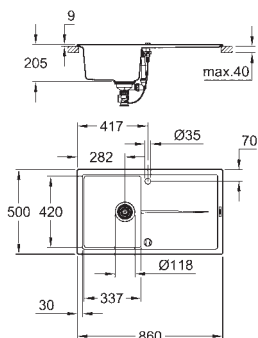

GROHE QuickFix installation system

sink mountable left or right
cut-out: 765 x 485 mm
drainer: automatic waste fitting
accessories included: automatic waste fitting,
waste kit, basket strainer waste, mounting set
amount of fasteners included (top mount): 7