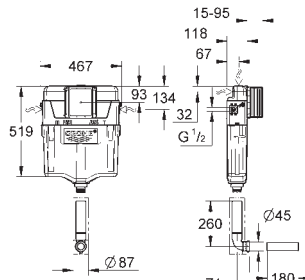

Flushing cistern GD 2

6 l flush

adjustment ex factory 6 l and 3 l

pneumatic discharge valve offering 3 modes of

operation: dual flush or start/stop or single flush

water supply from left/right/back or top

low noise (group I acc. to

German Noise Specification)

insulated against condensation

1/2" water supply connection including

integrated angle valve and push fit

flexible hose union

no tools required for the installation

of the inspection shaft incl. protection

during construction phase

for vertical or horizontal use

flush pipe insulated against condensation

fixing brackets

without wall plate/actuation

GROHE EcoJoy technology for less water and perfect flow

with inlet pipe and connector

for mounting of small flush plates please order

revision shaft 40 911 000 (sold separately)