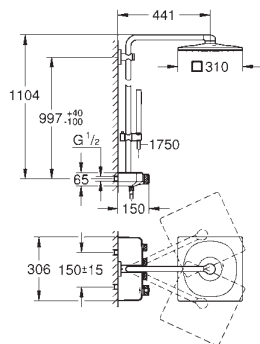

Euphoria SmartControl System 310 Cube Duo Shower system with thermostat for wall mounting

consisting of:

horizontal 450 mm shower arm
upper bracket adjustable for minimal adaption to existing drilling holes
exposed SmartControl thermostat