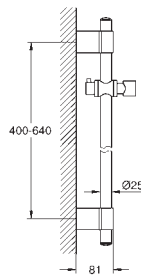

28 797 001 chrome 122.00
28 797 BE1 polished nickel 165.00
28 797 EN1 brushed nickel 176.00

Rainshower
Shower rail, 600 mm
with wall holders made of metal
glide element and swivel holder
GROHE QuickFix (adjustable distance between
wall shower holders for adaption to existing drillings)
suitable for the Relaxa hand showers
Trio (28 793)
Champagne spray (28 794)
Massage (28 795)
Five (28 796)
suitable for the Rainshower hand showers
130 mm Classic (28 764)
160 mm Classic (28 765)
130 mm Cosmopolitan (28 755)
160 mm Cosmopolitan (28 756)
GROHE StarLight chrome finish

28 819 001	chrome	116.00
28 819 EN1	brushed nickel	196.00

ditto. projection 900 mm

27 136 001 chrome 137.00
ditto, 1150 mm