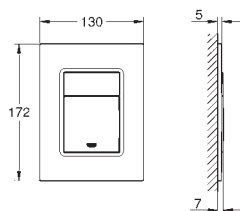

37 535 000	chrome	69.00
37 535 DC0	supersteel	147.00
37 535 AL0	brushed hard graphite	144.00

Skate Cosmopolitan S
Wall plate
for dual flush or start & stop actuation
for pneumatic discharge valve AV1
GD 2 cistern
vertical installation
130 x 172 mm
made of ABS
GROHE StarLight chrome finish
GROHE EcoJoy technology for less water and perfect flow
flush plate with magnetic holder
and fixing brackets included
small shaft 40 911 000 sold separately