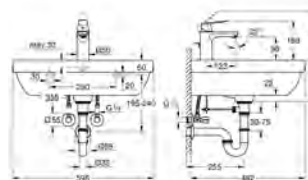

39 642 000 alpine white 169.00
39 642 KW0 supermatt black 195.00

Euro Ceramic Bundle wash basin 60 + Eurosmart Cosmopolitan basin mixer
consisting of:
Euro Ceramic wash basin 60 (39 335 000)
Eurosmart Cosmopolitan basin mixer M-Size (23 325 000)
TOX mounting set
Angle valve 1/2" (22 039 000)
P-trap 1 1/4" (28 947 000)