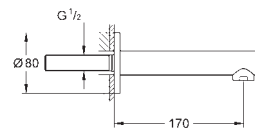

Concetto
Bath spout
wall mounted
GROHE StarLight chrome finish
mousseur
male thread 1/2"
min. recommended pressure 1.0 bar

13 281 001 **chrome** 134.00