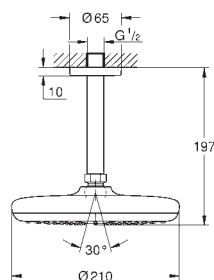

26 414 000 chrome 121.00

Tempesta 210
Head shower set ceiling 142 mm, 1 spray
consisting of:
head shower Tempesta 210 9.5 l/min (26 410)
1 spray:
Rain
Rainshower shower arm ceiling 142 mm (28 724 000)
GROHE EcoJoy 9,5 l/min flow limiter
GROHE DreamSpray perfect spray pattern
GROHE StarLight chrome finish
SpeedClean anti-lime system
Inner WaterGuide for a longer life
suitable for instantaneous heater
min. recommended pressure 1.0 bar

26 413 000 chrome 116.00
ditto, with non-restricted flow