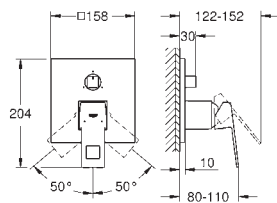

24 094 000 chrome 198.00

Eurocube
Single-lever mixer with 3-way diverter
set for final installation for
GROHE Rapido SmartBox 35 600 000
GROHE SilkMove 46 mm ceramic cartridge
GROHE StarLight chrome finish
wall escutcheon with **GROHE QuickFix** (covered
escutcheon- and shaft sealing, covered fixing)
metal escutcheon, retroactively 6° adjustable
metal lever
3-way diverter
flow performance:
outlet A = 27 l/min,
outlet B = 27 l/min,
outlet C = 27 l/min
without roughing-in-set

35 600 000 chrome 70.00
GROHE Rapido SmartBox universal rough-in box for concealed installation

24 153 000 chrome 412.00
24 153 DC0 supersteel 576.00
24 153 AL0 brushed hard graphite 658.00