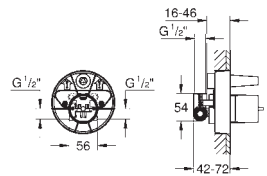

33 966 000

*

Single-lever mixer 1/2", concealed body

for shower
without finishing trim set
wall installation
GROHE SilkMove 46 mm ceramic cartridge
adjustable flow rate limiter
top outlet 1/2"
clockwise thread
fastening loops