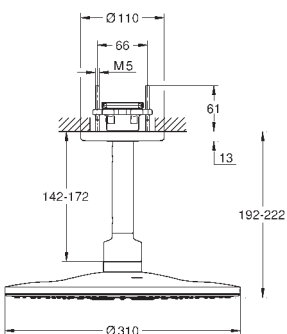

26 477 LS0	moon white	583.00

Rainshower SmartActive 310

Head shower set ceiling 142 mm, 2 sprays

consisting of:

head shower Rainshower SmartActive 310, spray plate moon white

2 spray patterns:

GROHE PureRain, ActiveRain

142 mm ceiling shower arm

GROHE DreamSpray perfect spray pattern

GROHE StarLight finish

SpeedClean anti-lime system

Inner WaterGuide for a longer life

requires rough-in set 26 483 000 or 26 484 000 - to be ordered separately