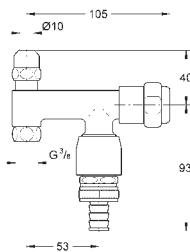

41 033 000 chrome 67.00

Original WAS valve „Eckfix“ 3/8"
Installation on service valve
Axis dimension 60 mm
with safety unit type HD (pipe ventilating valve combined with non-return valve)
grease chamber headpart 3/8" for closable hose connection
protected against backflow
GROHE StarLight chrome finish