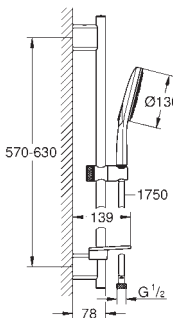

26 576 LS0

moon white

144.00

Rainshower SmartActive 130

Shower rail set 3 sprays

consisting of:

hand shower Rainshower SmartActive 130 (26 544)

shower rail 600 mm

with wall holders made of metal

Silverflex shower hose 1750 mm (28 388 000)

GROHE EasyReach tray

GROHE DreamSpray perfect spray pattern

GROHE StarLight chrome finish

GROHE QuickFix Plus adjustable distance between brackets

for adaption to existing drilling holes

GROHE TileFix adjustable depth on upper and lower bracket

SpeedClean anti-lime system

Inner WaterGuide for a longer life

Twistfree to prevent hose from twisting

suitable for instantaneous heater

min. recommended pressure 1.0 bar