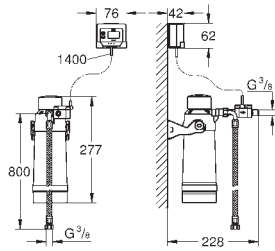

GROHE RED

Ref. No.

Colour

Price netto (€)

40 438 001

162.49

**GROHE Red
Filter with filter head**

for regions with water hardness higher 12° KH
turn before GROHE Red boiler
flexible connection hoses
filter 600 l