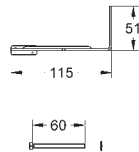

Motor support device

for Rapid SL 38 675
for the disabled
as of mid 2008
for installation of infra-red electronic

42 216 000

17.50