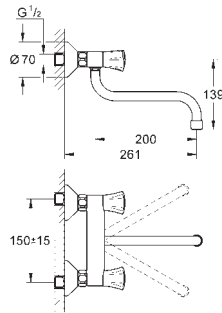

Costa L
Wall sink mixer 1/2"
wall mounted
metal handles
heat-insulated
screwable
GROHE StarLight finish
Longlife-headparts
mousseur
tubular spout
swivel area 360°
projection 182 mm
without connection unions