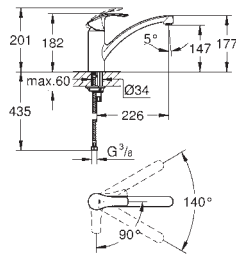

32 221 002 **chrome** **102.00**

Eurosmart
Single-lever sink mixer 1/2"
low spout
single hole installation
GROHE StarLight finish
GROHE SilkMove ES
35 mm ceramic cartridge with energy saving function via cold start and Eco-click
adjustable flow rate limiter
swivel cast spout
swivel area 140°
GROHE Zero separated inner water ways - lead and nickel free
mousseur with coin slot for tool free replacement
flexible connection hoses
rapid installation system
Qualitel E1C2A2U3 applied for