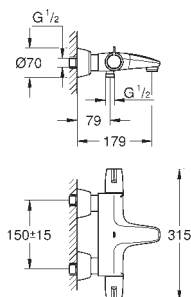

Grotherm Special
Thermostatic bath mixer 1/2"
wall mounted
ergonomic handles
Aquadimmer handle with multiple function
flow control
integrated mixed water shut off
diverter bath/shower
GROHE TurboStat compact cartridge
with wax thermoelement
Temperature scale handle with
pre-adjustable safety stop between
35°C and 43°C
easy thermal disinfection via optional key 47 994 000
shower bottom outlet 1/2"
with integrated non return-valve
metal temperature safety stop
laminar mousseur
dirt strainers
with S-unions and with covers
GROHE Quickfix for fast exchange of
non return valves in connections
100% GROHE CoolTouch consisting of safety
housing + S-unions with CoolTouch escutcheons
GROHE StarLight chrome finish
GROHE SafetyPlus

34 681 000

chrome

309.00