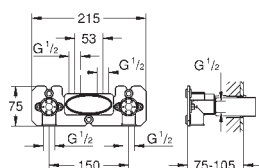

26 449 000 chrome 125.00

Concealed body for exposed/concealed variants
wall mounted
2 outlets 1/2"
installation depth 75-105 mm
flushing plug
wall sealing
installation device