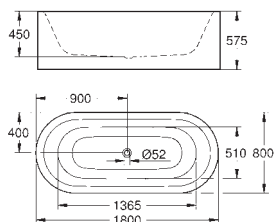

GROHE ESSENCE

Ref. No. Colour Price netto (€)

39 611 000 **alpine white** **4,500.00**

Essence Bathtub
free standing
180 x 80 cm
height 57.5 cm
without overflow
sanitary titan steel
mandatory waste set 49 113 000/SH0 (sold separately)
mains supply necessary for installation of waste set 49 113 000/SH0
includes noise suppression mats