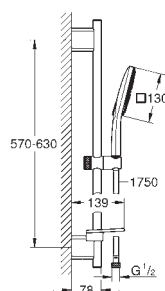

26 584 LSO

moon white

145.00

**Rainshower SmartActive 130 Cube
Shower rail set 3 sprays**

consisting of:

hand shower Rainshower SmartActive 130 Cube (26 582)

shower rail 600 mm

with wall holders made of metal

Silverflex shower hose 1750 mm (28 388 000)

GROHE EasyReach tray

GROHE EcoJoy 9,5 l/min flow limiter

GROHE DreamSpray perfect spray pattern

GROHE StarLight chrome finish

GROHE QuickFix Plus adjustable distance between brackets

for adaption to existing drilling holes

GROHE TileFix adjustable depth on upper and lower bracket

SpeedClean anti-lime system

Inner WaterGuide for a longer life

Twistfree to prevent hose from twisting

suitable for instantaneous heater

min. recommended pressure 1.0 bar