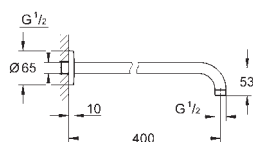

27 851 000 **chrome** 43.00

Tempesta
Shower arm 400 mm
 material: metal
 projection 400 mm
 connection thread 1/2"

27 559 000 **chrome** 33.00

Tempesta
Shower arm ceiling 186 mm
 material: metal
 length 186 mm
 connection thread 1/2"