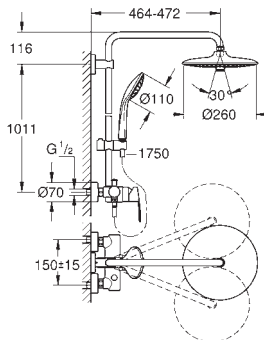

Euphoria System 260

Shower system with single lever mixer for wall mounting

consisting of:

horizontal swivable 450 mm shower arm

exposed single-lever shower mixer with diverter

allows change between:

head shower Euphoria 260 (26 457)

3 spray patterns:

Rain, SmartRain, Jet

with ball joint

rotation angle $\pm 15^\circ$

hand shower Euphoria 110 Massage (27 239 000)

3 spray patterns:

Rain, SmartRain, Massage

adjustable in height with gliding element

Silverflex shower hose 1750 mm (28 388 000)

GROHE EcoJoy 9,5 l/min flow limiter

GROHE SilkMove 46 mm ceramic cartridge

GROHE DreamSpray perfect spray pattern

GROHE StarLight chrome finish

GROHE SprayDimmer (Stepless flow rate reduction)

SpeedClean anti-lime system

Inner WaterGuide for a longer life

Twistfree to prevent hose from twisting

suitable for instantaneous heaters

from 18 kW/h

minimum flow rate 7 l/min.

min. recommended pressure 1.0 bar

23 061 002

chrome

487.00