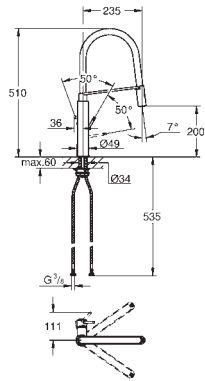

GROHE CONCETTO

Ref. No. Colour Price netto (€)

31 491 000 chrome 351.00
31 491 DC0 supersteel 464.00

Concetto
Single-lever sink mixer 1/2"
single hole installation
GROHE StarLight chrome finish
GROHE SilkMove 28 mm ceramic cartridge
flow strainer
with integrated temperature limiter
professional spray
with flexible, hygienic GROHflexx kitchen santoprene hose
diverter: laminar spray/**SpeedClean** shower jet
automatic return to laminar spray
GROHE Magnetic Docking guarantees easy retraction and smooth docking of the spray head back to the starting position
swivel spout
swivel area 360°
protected against backflow
flexible connection hoses
rapid installation system