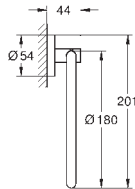

40 365 001	chrome	21.24
40 365 DC1	supersteel	29.58
40 365 BE1	polished nickel	31.66
40 365 EN1	brushed nickel	33.74
40 365 GL1	cool sunrise	31.66
40 365 GN1	brushed cool sunrise	33.74
40 365 DA1	warm sunset	31.66
40 365 DL1	brushed warm sunset	33.74
40 365 A01	hard graphite	31.66
40 365 AL1	brushed hard graphite	33.74

Essentials

Towel ring

material: metal
concealed fastening

GROHE StarLight chrome finish

suitable for screwing (including screws and dowels) or gluing (glue 40 915 000 sold separately)