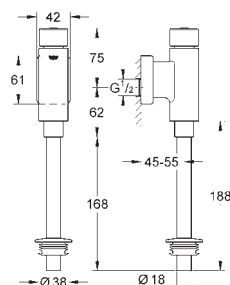

37 346 000

chrome

97.00

Rondo
Flush valve for urinal
1/2"
brass
without stop valve
GROHE StarLight chrome finish
with control cap and flush pipe connection
flush volume adjustable 1.0 - 4.0 l
with wall escutcheon
flush pipe 200 mm
rubber connector with escutcheon
flow pressure min 0.5 bar
operating pressure max 5 bar