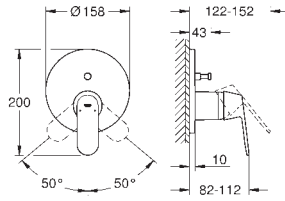

GROHE EUROSMART COSMOPOLITAN

Ref. No.

Colour

Price netto (€)

24 045 000

chrome

131.00

Eurosmart Cosmopolitan

Single-lever mixer with 2-way diverter

set for final installation for

GROHE Rapido SmartBox 35 600 000

GROHE SilkMove 46 mm ceramic cartridge

GROHE StarLight chrome finish

wall escutcheon with GROHE QuickFix (covered

escutcheon- and shaft sealing, covered fixing)

metal escutcheon, retroactively 6° adjustable

metal lever

automatic 2-way diverter

flow performance:

outlet B = 27 l/min, outlet C = 27 l/min

without roughing-in-set

35 600 000

chrome

70.00

GROHE Rapido SmartBox universal rough-in box for concealed installation

25 219 001

chrome

390.00