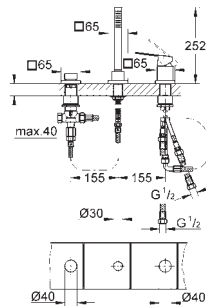

Eurocube
3-hole bath combination
GROHE SilkMove 46 mm ceramic cartridge
GROHE StarLight chrome finish
consisting of:
single lever mixer operating element
diverter bath/shower
without spout
Euphoria Cube hand shower (27 699 000) 9.4 l/min
metal shower hose 2000 mm
flexible connection hoses
connection for shower hose
protected against backflow
for use with (29 037 000)
for combination with (28 990 / 28 991)

29 037 000		754.00