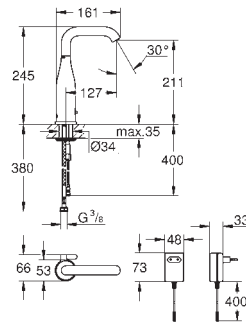

36 444 000

chrome

553.00

Essence E

Infra-red electronic basin mixer 1/2" with mixing device and adjustable temperature limiter

with infrared sensor for bi-directional communication for monitoring, configuration and service purpose with plug transformer 100-230 V AC, 50-60 Hz, 6 V DC

GROHE StarLight chrome finish adjustable swivel area 0° / 150° / 360°

laminar spray regulator 5.0 l/min

flexible connection hoses

non-return valve

dirt strainers

with integrated solenoid valve

rapid installation system

7 pre-set programs:

auto flush

thermal disinfection

cleaning mode

additional functions and precise settings

by remote control 36 407

CE approved

acoustic group I in accordance with DIN 4109

type of protection faucet IP 59K

min. recommended pressure 1.0 bar

36 445 000

chrome

516.00