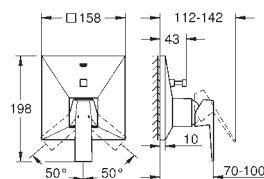

24 072 000	chrome	348.00
24 072 DC0	supersteel	486.00
24 072 A00	hard graphite	521.00
24 072 AL0	brushed hard graphite	556.00

Allure Brilliant

Single-lever mixer with 2-way diverter

set for final installation for
GROHE Rapido SmartBox 35 600 000
GROHE SilkMove 46 mm ceramic cartridge
GROHE StarLight chrome finish
wall escutcheon with GROHE QuickFix (covered
escutcheon- and shaft sealing, covered fixing)
metal escutcheon, retroactively 6° adjustable
metal lever
automatic 2-way diverter
flow performance:
outlet B = 27 l/min, outlet C = 27 l/min
without roughing-in-set

35 600 000	chrome	70.00
GROHE Rapido SmartBox universal rough-in box for concealed installation