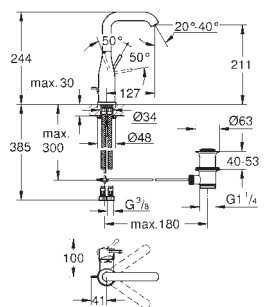

32 628 001 chrome 201.00
32 628 DC1 supersteel 256.00
32 628 BE1 polished nickel 273.00
32 628 EN1 brushed nickel 295.00
32 628 GL1 cool sunrise 274.00
32 628 GN1 brushed cool sunrise 286.00
32 628 DA1 warm sunset 273.00
32 628 DL1 brushed warm sunset 285.00
32 628 A01 hard graphite 273.00
32 628 AL1 brushed hard graphite 295.00

Essence
Single-lever basin mixer 1/2"
L-Size
single hole installation
metal lever
GROHE SilkMove 28 mm ceramic cartridge
with temperature limiter
GROHE StarLight chrome finish
GROHE EcoJoy mousseur 5.7 l/min
GROHE AquaGuide adjustable mousseur
GROHE QuickFix Plus installation system
swivel spout with mousseur and stop limiter
pop-up waste set 1 1/4"
flexible connection hoses
min. recommended pressure 1.0 bar