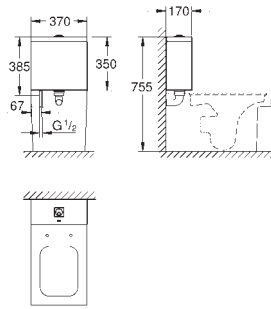

GROHE CUBE CERAMIC

Ref. No.

Colour

Price netto (€)

39 490 000

alpine white

194.00

Cube Ceramic
Exposed flushing cistern for close coupled combination
bottom inlet
inlet and outlet concealed
including flushing set GROHE AV1
including fixation set
sanitary ware
24 pieces per pallet