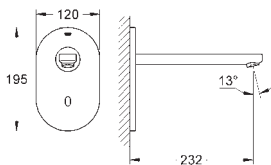

Eurosmart Cosmopolitan E

Infra-red electronic wall basin tap without mixing device

with infrared sensor for bi-directional communication

for monitoring, configuration and service purpose

for cold or premixed water

with transformer 100-230 V AC, 50-60 Hz, 6 V DC

laminar mousseur 9 l/min

stainless steel escutcheon

SuperSteel spout

projection 232 mm

7 pre-set programs:

auto flush

thermal disinfection

cleaning mode

additional functions and precise settings

by remote control 36 407

set for final installation for concealed

fitting box

36 336 001/36 337 001

CE approved

acoustic group I in accordance with DIN 4109