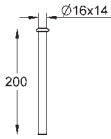

GROHE URINAL FLUSH VALVES

Ref. No.

Colour

Price netto (€)

37 042 000

chrome

15.00

Flush pipe extension
Ø 16 mm
200 mm
brass