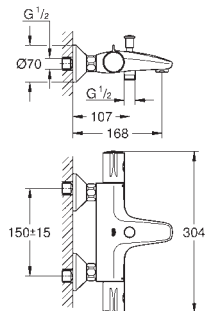

34 567 000 chrome 250.00

Grohtherm 800
Thermostatic bath mixer 1/2"
wall mounted
GROHE StarLight chrome finish
GROHE SafeStop at 38°C
GROHE SafeStop Plus optional temperature limiter at 43°C included
GROHE TurboStat compact cartridge
with wax thermoelement
integrated mixed water shut off
automatic diverter: bath/shower
volume handle with **GROHE EcoButton** (economy button with individually adjustable economy stop)
ceramic headpart 1/2", 180°
shower bottom outlet 1/2"
mousseur
built-in non return valves
dirt strainers
protected against backflow
S-unions
metal escutcheon
min. recommended pressure 1.0 bar
GROHE EcoJoy technology for less water and perfect flow