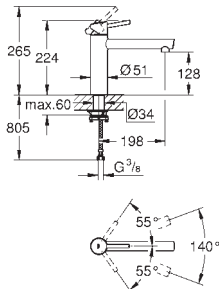

31 210 001 chrome 292.00

Concetto
Single-lever sink mixer 1/2"
for installation in front of window
medium spout
single hole installation
GROHE StarLight finish
GROHE SilkMove 35 mm ceramic cartridge
mousseur
adjustable flow rate limiter
swivel cast spout
swivel area 140°
non-removable socket height: 30 mm
flexible connection hoses