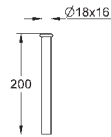

Urinal flush pipe
Ø 18 mm
200 mm
brass
chrome plated
straight

37 036 000

chrome

20.00