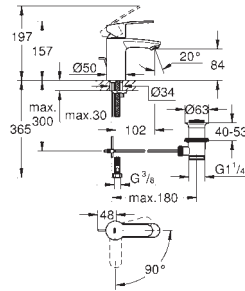

GROHE SILKMOVE ES

Ref. No. Colour Price netto (€)

23 374 20E chrome 114.00

Eurostyle Cosmopolitan
Single-lever basin mixer 1/2"
S-Size

single hole installation
metal lever

GROHE SilkMove ES 35 mm ceramic cartridge
with energy saving function via cold start
adjustable flow rate limiter
temperature limiter

GROHE StarLight chrome finish
GROHE EcoJoy mousseur 5.7 l/min
GROHE QuickFix installation system
with centering support
pop-up waste set 1 1/4"
flexible connection hoses
min. recommended pressure 1.0 bar

23 373 20E chrome 108.00
ditto, smooth body