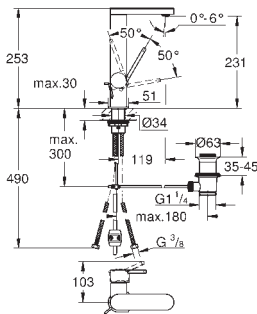

23 843 003 **chrome** **303.00**
23 843 DC3 **supersteel** **411.00**
23 843 AL3 **brushed hard graphite** **469.00**
GROHE Plus
Single-lever basin mixer 1/2"
L-Size
single hole installation
metal lever
GROHE SilkMove 28 mm ceramic cartridge
with temperature limiter
GROHE StarLight chrome finish
GROHE EcoJoy SpeedClean mousseur 5.7 l/min
GROHE AquaGuide adjustable mousseur
rapid installation system
pull out spout
GROHE EasyDock guarantees easy retraction and
smooth docking back to the starting position
pop-up waste set 1 1/4"
flexible connection hoses