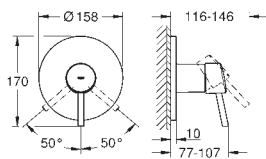

24 053 001 **chrome** **131.00**

Concetto
Single-lever shower mixer
set for final installation for
GROHE Rapido SmartBox 35 600 000
GROHE SilkMove 46 mm ceramic cartridge
GROHE StarLight chrome finish
wall escutcheon with **GROHE QuickFix** (covered escutcheon- and shaft sealing, covered fixing)
metal escutcheon, retroactively 6° adjustable
metal lever
flow performance:
outlet B or C = 30 l/min
without roughing-in-set

35 600 000 **chrome** **70.00**
GROHE Rapido SmartBox universal rough-in box for concealed installation