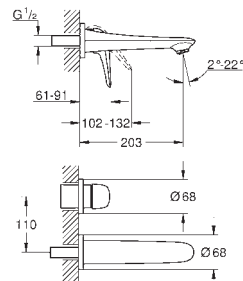

29 097 003 chrome 208.00
29 097 LS3 moon white/chrome 253.00

Eurostyle
Two-hole basin mixer
M-Size
wall mounted
without concealed body
set for final installation for
23 571 000
metal escutcheon
solid metal lever
GROHE StarLight chrome finish
GROHE AquaGuide adjustable mousseur
centre distance 110 mm
projection 203 mm