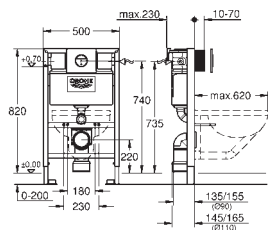

GROHE RAPID SL FOR WC

Ref. No. Colour Price netto (€)

38 868 000 chrome 329.00

Rapid SL
3-in-1 set for WC, 0.82 m installation height
with flushing cistern 6 - 9 l
consisting of:
Rapid SL element for WC (38 526 000)
Nova Cosmopolitan flush plate, chrome (38 765 000)
Rapid SL wall brackets (38 558 00M)

38 868 10A chrome *