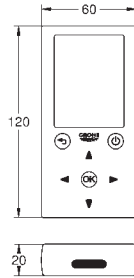

GROHE BAU COSMOPOLITAN E

Ref. No.

Colour

Price netto (€)

36 407 001

360.00