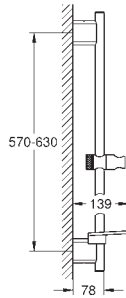

GROHE SHOWER ACCESSORIES

Ref. No. Colour Price netto (€)

26 602 000 chrome 88.00

Rainshower SmartActive
Shower rail, 600 mm
with wall holders made of metal
glide element and swivel holder
GROHE QuickFix (adjustable distance between
wall shower holders for adaption to existing drillings)
GROHE TileFix adjustable depth on upper and lower bracket
GROHE EasyReach tray
GROHE StarLight chrome finish

26 603 000	chrome	92.00
26 603 DC0	supersteel	166.00
26 603 BE0	polished nickel	184.00
26 603 EN0	brushed nickel	202.00
26 603 GL0	cool sunrise	184.00
26 603 GN0	brushed cool sunrise	202.00
26 603 DA0	warm sunset	184.00
26 603 DL0	brushed warm sunset	202.00
26 603 A00	hard graphite	184.00
26 603 AL0	brushed hard graphite	202.00

ditto, 900 mm