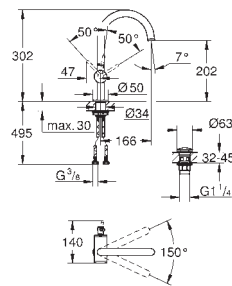

32 042 003	chrome	311.00
32 042 DC3	supersteel	505.00
32 042 GL3	cool sunrise	529.00
32 042 DA3	warm sunset	529.00
32 042 AL3	brushed hard graphite	578.00

Atrio
Single-lever basin mixer 1/2"
L-Size
single hole installation
GROHE SilkMove 28 mm ceramic cartridge
with temperature limiter
GROHE StarLight chrome finish
GROHE EcoJoy 5.7 l/min laminar mousseur
swivel tubular C-spout with mousseur
stop limiter
Push-open waste set 1 1/4"
flexible connection hoses