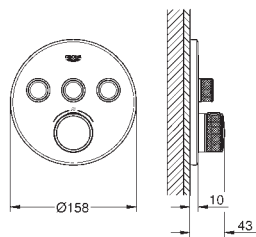

GROHE ATRIO

Ref. No. Colour Price netto (€)

29 119 000	chrome	492.00
29 119 DC0	supersteel	645.00
29 119 GL0	cool sunrise	691.00
29 119 DA0	warm sunset	691.00
29 119 AL0	brushed hard graphite	737.00

Grohtherm SmartControl

Thermostat for concealed installation with 2 valves

set for final installation for GROHE Rapido SmartBox 35 600 000 metal wall escutcheon with **GROHE QuickFix** (covered escutcheon and shaft sealing, covered fixing), retroactively 6° adjustable

GROHE StarLight chrome finish

GROHE SmartControl push for ON-OFF, turn for volume adjustment from EcoJoy to full flow exchangeable symbols

GROHE TurboStat compact cartridge

with wax thermoelement

GROHE ProGrip with knurl structure

GROHE SafeStop at 38°C

GROHE SafeStop Plus optional temperature limiter at 43°C or 46°C included

built-in non return valves and dirt strainers

multiple outlets can be run simultaneously

without roughing-in-set

flow performance:

outlet B = 24 l/min

outlet C = 26 l/min

outlet B+C = 29 l/min

35 600 000	chrome	70.00
GROHE Rapido SmartBox universal rough-in box for concealed installation		

29 121 000	chrome	531.00
29 121 DC0	supersteel	698.00
29 121 GL0	cool sunrise	748.00
29 121 DA0	warm sunset	748.00
29 121 AL0	brushed hard graphite	800.00

Grohtherm SmartControl

Thermostat for concealed installation with 3 valves

set for final installation for GROHE Rapido SmartBox 35 600 000 metal wall escutcheon with **GROHE QuickFix** (covered escutcheon and shaft sealing, covered fixing), retroactively 6° adjustable

GROHE StarLight chrome finish

GROHE SmartControl push for ON-OFF, turn for volume adjustment from EcoJoy to full flow, exchangeable symbols

GROHE TurboStat compact cartridge

with wax thermoelement

GROHE ProGrip with knurl structure

GROHE SafeStop at 38°C