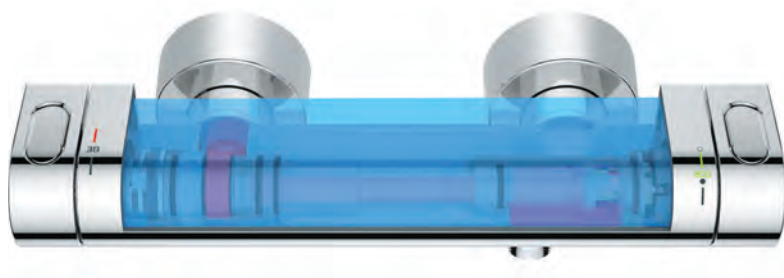

Safety surround = 100% GROHE CoolTouch No risk of scalding

Thermal image
without GROHE CoolTouch