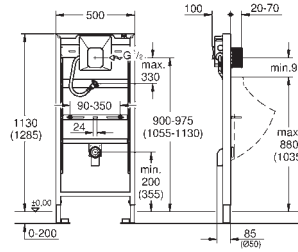

GROHE RAPID SL FOR URINAL

Ref. No.

Colour

Price netto (€)

38 786 001

289.00

Rapid SL
Element for urinal with GROHE Rapido U
1.13 and 1.30 m installation height
for manual actuation or Tectron
infra-red electronic 6 V or 230 V

for on-the-wall installations or studded walls
powder coated steel frame, self-supporting
for dry-cladding, completely pre-assembled
height adjustable fitting connections
quick adjustment, lockable
fixing material
TÜV approved
HT-outlet bend Ø 50 mm
fixing bolts M8, with fixing device for the ceramic
inlet connection and inlet connecting set
water group with stop valve
flow pressure min 0.5 bar
operating pressure max 10 bar
flush aid
functional unit checked ex factory
water supply connections 1/2" outer thread
connecting box for mains supply 230 V
installation box with gasket
Shortable inspection shaft incl. protection
during construction phase for sets for final
installation with dimensions 116 x 144 mm
for on-the-wall installation please order wall brackets 38 558 00M (sold separately)