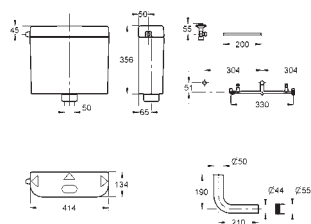

37 791 SH0

alpine white

132.00

Flushing cistern for WC

6 l flush
exposed installation
interruptible flush cycle
hidden flush pipe connection
servo actuation
low level
made of PS
low noise (group I acc. to German Noise Specification)
fully insulated against condensation
angle valve 1/2"
copper pipe
mounting template
flush pipe bend
WC inlet connector