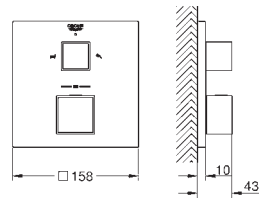

GROHE GROHTHERM CUBE

Ref. No. Colour Price netto (€)

24 155 000	chrome	469.00
24 155 DC0	supersteel	642.00
24 155 AL0	brushed hard graphite	734.00

Grotherm Cube
Thermostatic bath tub mixer for 2 outlets
with integrated shut off/diverter valve

set for final installation for
GROHE Rapido SmartBox 35 600 000
GROHE TurboStat compact cartridge
with wax thermostatic element
GROHE StarLight chrome finish
wall escutcheon with **GROHE QuickFix** (covered
escutcheon- and shaft sealing, covered fixing)
metal escutcheon, retroactively 6° adjustable
printed shower and bath symbol
GROHE SafeStop at 38°C
GROHE SafeStop Plus optional temperature limiter at 43°C or 46°C included
GROHE AquaDimmer, integrated shut off/diverter valve
flow performance:
outlet B = 27 l/min
outlet C = 30 l/min
without roughing-in-set

35 600 000	chrome	70.00
GROHE Rapido SmartBox universal rough-in box for concealed installation