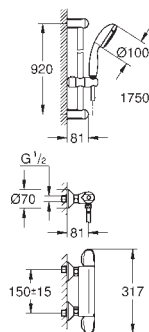

Grotherm 1000

Thermostatic shower mixer 1/2" with shower set

consisting of:

Grotherm 1000 NEW thermostatic shower mixer 1/2"

(34 143 003)

Tempesta shower set II, 900 mm (27 646)

min. recommended pressure 1.0 bar