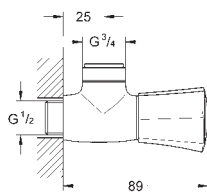

26 010 001 chrome 33.00

Costa L
Shower Bibtap, 1/2"
wall mounted
metal handle
heat-insulated
marking: blue
Longlife-headpart
shower outlet 3/4"
GROHE StarLight chrome finish