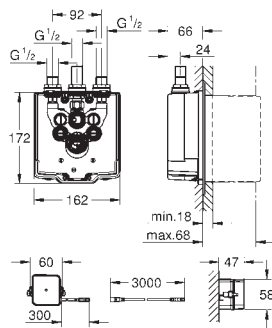

**Eurosmart Cosmopolitan E
Concealed body**

for shower with integrated pre-adjustable thermostatic mixer suitable for infra-red set 36 415 000 and 36 463 000

2 stop valves
non-return valves with filters
connection housing for power supply with transformer 100-240 V AC, 50-60 Hz, 6.75 V DC allows for waterproofing of wall construction surrounding the concealed body with sealing sleeve

37 503 000

chrome

768.00