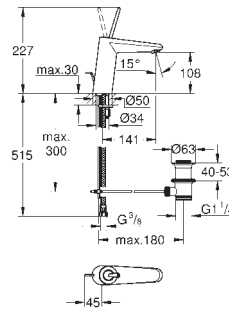

two 1/2" female connections (hot/cold supplies)

flushing plug

gasket

fixing material

GROHE EURODISC JOY

Ref. No. Colour Price netto (€)

23 425 000 chrome 193.00
23 425 LS0 moon white/chrome 251.00

Eurodisc Joy
Single-lever basin mixer 1/2"
S-Size
single hole installation
metal lever
GROHE FeatherControl Joystick cartridge
GROHE StarLight chrome finish
GROHE EcoJoy SpeedClean mousseur 5.7 l/min
GROHE QuickFix Plus installation system
pop-up waste set 1 1/4"
flexible connection hoses