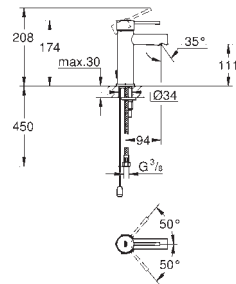

32 899 001 **chrome** **144.00**

Essence
Single-lever basin mixer 1/2"
S-Size
single hole installation
metal lever
GROHE SilkMove 28 mm ceramic cartridge
with temperature limiter
GROHE StarLight chrome finish
GROHE EcoJoy mousseur 5.7 l/min
GROHE QuickFix Plus installation system
retractable chain
flexible connection hoses