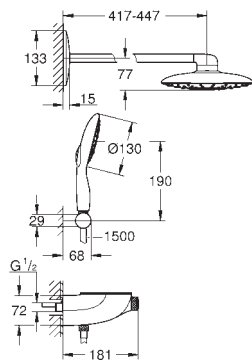

26 446 LS0

moon white

1,210.00

Rainshower System SmartControl Mono 360
Combi shower system with thermostat, exposed/concealed
consisting of:

exposed/concealed SmartControl thermostat
allows change between:
head shower Rainshower Mono 360 with horizontal
450 mm shower arm, spray plate white
GROHE PureRain/GROHE Rain O² spray*
Power&Soul 130 hand shower, spray plate white (27 673 LS0)
hand shower wall holder (27 055)
Silverflex shower hose 1.500 mm (28 364)
minimum flow rate 10 l/min.

GROHE DreamSpray perfect spray pattern
GROHE StarLight chrome finish
GROHE CoolTouch no risk of scalding
GROHE TurboStat compact cartridge
with wax thermoelement
GROHE EcoJoy technology for less water and perfect flow
GROHE SafeStop at 38°C
GROHE SafeStop Plus optional temperature limiter at 43°C included
GROHE SmartControl push for ON-OFF, turn for
volume adjustment from EcoJoy to full flow
GROHE EasyReach shower tray
SpeedClean anti-lime system
Inner WaterGuide for a longer life
Twistfree to prevent hose from twisting
requires rough-in set 26 264 001 and concealed unit
26 449 000 – all to be ordered separately

* to be decided at first installation; factory default
setting: GROHE PureRain