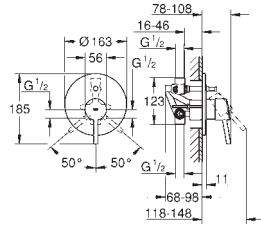

32 214 001 **chrome** 162.00

Concetto
Single-lever bath mixer 1/2"
wall installation
GROHE SilkMove 46 mm ceramic cartridge
GROHE StarLight chrome finish
consisting of:
set for final installation
concealed body 33 963 000
adjustable flow rate limiter
adjustable minimum flow rate
approx. 2.5 l/min
metal lever
escutcheon- and shaft-sealing
metal escutcheon
screwed
optional temperature limiter
min. recommended pressure 1.0 bar

19 576 002 **chrome** 616.00