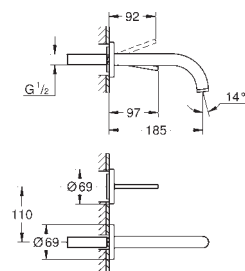

19 287 003	chrome	354.00
19 287 DC3	supersteel	494.00
19 287 GL3	cool sunrise	529.00
19 287 DA3	warm sunset	529.00
19 287 AL3	brushed hard graphite	564.00

Atrio
Two-hole basin mixer joystick
wall mounted
without concealed body
set for final installation for
23 429 000
GROHE FeatherControl Joystick cartridge
GROHE StarLight chrome finish
GROHE EcoJoy 5.7 l/min laminar mousseur
centre distance 110 mm
projection 185 mm