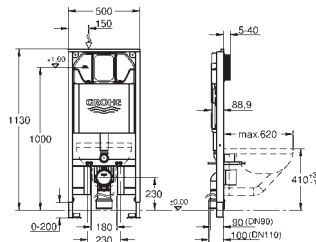

Rapid SL Slim

Element for WC with flushing cistern 88.9 mm, 1.13 m installation height

for on-the-wall installations or studded walls
powder coated steel frame, self-supporting
for dry-cladding, completely pre-assembled
cistern volume 6 l
angle valve 1/2"
quick adjustment, lockable
2 WC fixing bolts
distance of fixing bolts 180/230 mm
GROHE EcoJoy technology for less water and perfect flow
Shortable inspection shaft incl. protection during construction phase,
for vertical use
for mounting of small flush plates please order revision shaft 40 949 000 (sold separately)
flushing cistern SLIM, 3 - 6 l, containing following features:
adjustment ex factory 6 l and 3 l
pneumatic discharge valve offering 3 modes of operation: dual flush or start/stop or single flush
water supply from top
optional flow manager please order separately
for on-the-wall installation please order wall brackets 39 699 000 (sold separately)

INSTALLATION
SYSTEMS