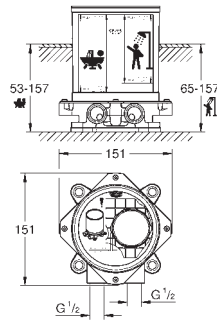

45 984 001 452.00

Rough-in set 1/2"
for floor-mounted bath mixers/spouts and shower mixers
without finishing trim set
installation plate with 360° horizontal and
3° vertical adjustment
installation depth 53-157 mm for bath mixers/
spouts, depth compensation 104 mm
installation depth 65-157 mm for shower
mixers, depth compensation 92 mm
two 1/2" female connections (hot/cold supplies)
flushing plug
gasket
fixing material