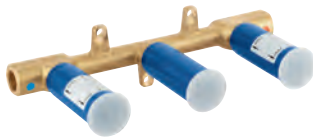

29 025 002 216.00

Two-handle basin mixer
concealed body, 1/2"
for 3-hole wash-basin mixer
wall installation
without finishing trim set
Installation depth 43 - 85 mm
DR-brass
installation device
allows for waterproofing of wall construction surrounding the concealed body
with sealing sleeve