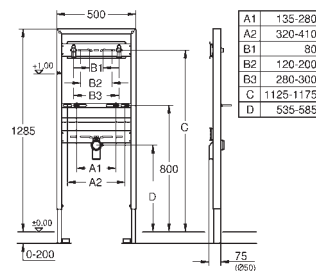

Rapid SL

Element for wash basin, for wall mounted fittings

1.30 m installation height

for on-the-wall installations or studded walls

powder coated steel frame, self-supporting

for dry-cladding, completely pre-assembled

with fixed connections

quick adjustment, lockable

fixing material

TÜV approved

wash basin fixing bolts M10 with

fixing device for ceramic

variable distance of fixing bolts

HT-outlet bend Ø 50 mm

seal Ø 32 mm

2 noise protected fitting connections 1/2"

for on-the-wall installation please order wall brackets 38 558 00M (sold separately)