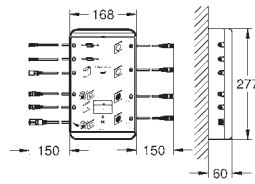

36 397 000

959.00

GROHE F-digital Deluxe Base Unit Box 2.0 Bluetooth (BCU V2.0)

for connecting light, sound and steam modules consisting of:

- 2 plug connections, each for one pair of sound modules (36 360 000)
- 2 plug connections, each for one pair of light modules (36 359 000) or 1 ceiling shower (27 865 000) with integrated light
- 2 plug connections for steam module (36 362 000 or 36 368 000), including 1 connection for steam generator and 1 connection for temperature sensor
- 2 plug connections for power supply (per power supply max. 4 devices light/sound)
- 2 plug connections for Bluetooth unit (supply voltage and data line)

CE approved
must be accessible for service
optional: the base unit box can be placed into extra equipment 36 367 000