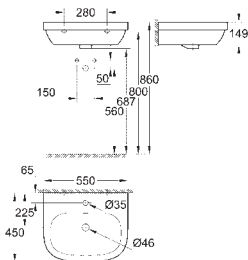

GROHE EURO CERAMIC

Ref. No.

Colour

Price netto (€)

39 336 000
39 336 00H

alpine white
alpine white

58.00
91.00

Euro Ceramic Wash basin 55
wall hung
1 hole punched
with overflow
550 x 450 mm
sanitary ware
optional: **PureGuard** anti scale coating and
anti bacterial glazing (00H)
21 pieces per pallet