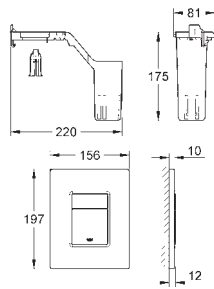

GROHE FRESH

Ref. No.

Colour

Price netto (€)

38 805 000

chrome

135.00

Skate Cosmopolitan Set Fresh Wall plate

for dual flush or start & stop actuation
with GROHE Fresh
fixing frame with opening function
with box for support of aromatic tabs
for chlorine-free tabs only
for pneumatic discharge valve AV1
vertical and horizontal installation
156 x 197 mm
made of ABS

GROHE StarLight chrome finish

GROHE EcoJoy technology for less water and perfect flow