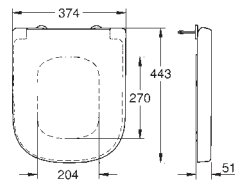

39 330 001

alpine white

66.00

Euro Ceramic
WC seat soft close
with lid
soft close
quick release function
detachable
material: Duroplast
including fixation set
suitable for all GROHE Euro Ceramic WCs