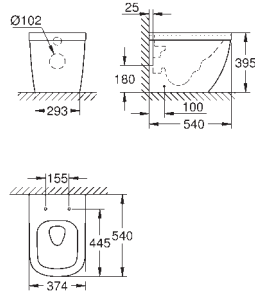

GROHE EURO CERAMIC

Ref. No. Colour Price netto (€)

39 339 000
39 339 00H

alpine white
alpine white

142.00
175.00

Euro Ceramic
Floor standing back to wall WC
horizontal outlet
back to wall
GROHE Triple Vortex flushing technology
wash down
rimless
flush volume 3/5 l
including fixation set
sanitary ware
fully skirted with invisible fixation
optional: **PureGuard** anti scale coating and
anti bacterial glazing (00H)
compatible with seat and cover 39 330 001 (soft close) and 39 331 001 (without
soft close)
12 pieces per pallet