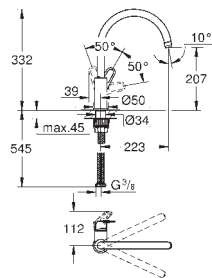

31 538 001

chrome

88.00

GROHE BauFlow

Single-lever sink mixer 1/2"

high spout

single hole installation

GROHE StarLight chrome finish

GROHE Longlife 28 mm ceramic cartridge

GROHE Zero separated inner water ways - lead and nickel free

spout with mousseur

swivel tubular spout

swivel area 360°

flexible connection hoses

GROHE QuickFix Plus ultra fast and simple installation - no tools needed