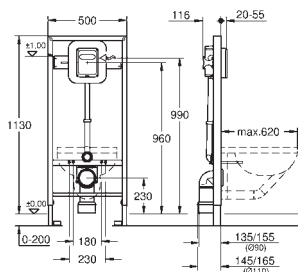

GROHE RAPID SL FOR WC

Ref. No.

Colour

Price netto (€)

38 519 001

339.00

Rapid SL

Element for WC with flush valve, 1.13 m installation height with flush valve 6 - 9 l

for manual / electronic actuation

for on-the-wall installations or studded walls
steel frame with foil coating/hot galvanized,
self-supporting

for dry-cladding, completely pre-assembled
quick adjustment, lockable

fixing material

TÜV approved

2 WC fixing bolts

distance of fixing bolts 180/230 mm

WC ceramics with small bearing area (less than 205 mm)

require additional accessory 38 779 000

PP outlet bend Ø 90 mm

depth adjustable

PP reducer Ø 90/110 mm

inlet and outlet connecting set

manual/electronic actuation

adjustable

low noise (group I acc. to

German Noise Specification)

¾"

stop valve

6 l flush

flush bend

flow rate adjustment

for on-the-wall installation please order wall brackets 38 558 00M (sold separately)

40 899 000

37.00