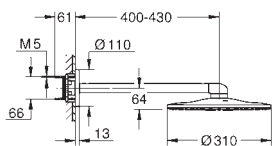

26 475 LS0	moon white	581.00

Rainshower SmartActive 310

Head shower set 430 mm, 2 sprays

consisting of:

head shower Rainshower SmartActive 310, spray plate moon white

2 spray patterns:

GROHE PureRain, ActiveRain

horizontal 430 mm shower arm

GROHE DreamSpray perfect spray pattern

GROHE StarLight finish

SpeedClean anti-lime system

Inner WaterGuide for a longer life

requires rough-in set 26 483 000 or 26 484 000 - to be ordered separately