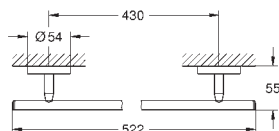

40 459 001 **chrome** **24.16**

BauCosmopolitan Towel rail

material: metal
522 mm (functional length 430 mm)
concealed fastening
GROHE StarLight chrome finish
suitable for screwing (including screws and dowels) or gluing (glue 40 915 000
sold separately)