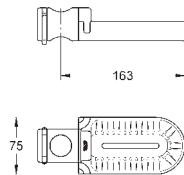

Relaxa
Soap dish
for shower rail 28 620/28 621
GROHE StarLight chrome finish

27 206 000

20.00