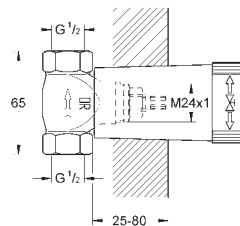

29 811 000

27.00

Concealed valve 1/2"

preassembled ceramic headpart 1/2"
180°
threaded union 1/2"
installation depth adjustable
25 - 80 mm
DR-brass

29 813 000

46.00

ditto, 3/4"