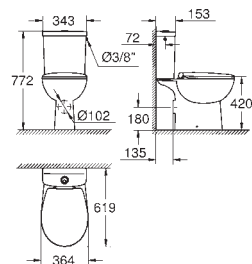

39 347 000

alpine white

196.00

**Bau Ceramic
Bundle close coupled WC**
consisting of:
Bau Ceramic floor standing toilet with horizontal outlet (39 428 000)
wash down
boxed rim
horizontal outlet, concealed
flush volume 6/3 l
including fixation set
sanitary ware

Bau Ceramic exposed flushing cistern (39 437 000)
side inlet
including flushing set
sanitary ware

Bau Ceramic WC seat (39 493 000)
with lid
soft close
quick release function
detachable
material: Duroplast
including fixation set
4 pieces per pallet