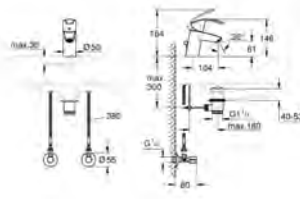

23 588 000 chrome 91.00

Eurosmart
Single-lever basin mixer with angle valves, 1/2"
consisting of:
Eurosmart single-lever basin mixer, 1/2" (33 265 002)
single hole installation
metal lever
GROHE SilkMove 35 mm ceramic cartridge
adjustable flow rate limiter
with temperature limiter
GROHE StarLight chrome finish
GROHE EcoJoy mousseur 5.7 l/min
GROHE QuickFix rapid installation system
pop-up waste set 1 1/4"
flexible connection hoses
angle valve, 1/2" (2 x 22 037 000)