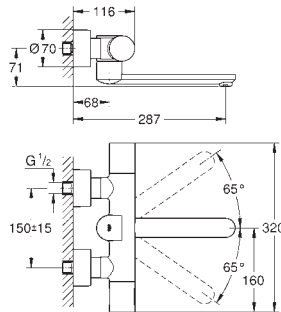

GROHE EUROSMART COSMOPOLITAN E

Ref. No.

Colour

Price netto (€)

36 332 000

chrome

855.00

Eurosmart Cosmopolitan E

Infra-red electronic wall basin mixer with thermostatic temperature control
with infrared sensor for bi-directional communication
for monitoring, configuration and service purpose

6 V lithium battery, type CR-P2

battery lifetime: approx. 7 years (150 actuations a day)

activation by hand, deactivation automatically when leaving detection zone (hand-body detection mode)

two additional detection modes adjustable (hand-hand or body-body)

GROHE StarLight chrome finish

laminar mousseur 9 l/min

non-return valve

dirt strainers

temperature scale handle with

GROHE SafeStop at 38°C

swivel cast spout 219 mm

projection 287 mm

swivel range stop at 130°, lockable

self-sealing escutcheons

multistage battery status display

7 pre-set programs:

auto flush

thermal disinfection

cleaning mode

additional functions and precise settings

by remote control 36 407

CE approved

acoustic group I in accordance with DIN 4109