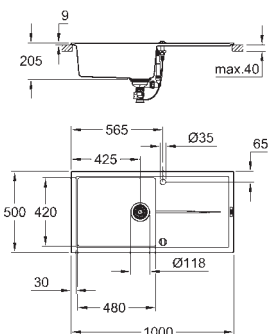

GROHE QuickFix installation system

sink mountable left or right
cut-out: 840 x 480 mm
drainer: automatic waste fitting
accessories included: automatic waste fitting,
waste kit, basket strainer waste, mounting set
amount of fasteners included (top mount): 7