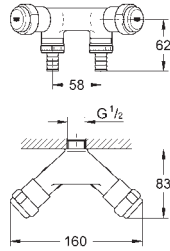

GROHE WAS VALVES

Ref. No. Colour Price netto (€)

41 022 000 chrome 85.00

Original WAS double valve „Simple“ 1/2“
wall mounted
grease chamber headpart 1/2“ for closable hose connection
non-return valve type EB
protected against backflow
GROHE StarLight chrome finish
for combination with pipe ventilating valve type HB 41 239 000