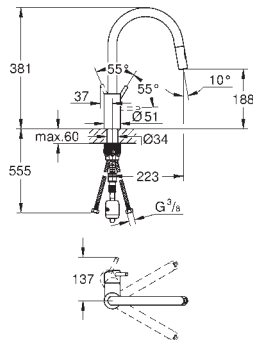

31 483 002 **chrome** **227.00**
31 483 DC2 **supersteel** **264.00**

Concetto
Single-lever sink mixer 1/2"
high spout
single hole installation
GROHE StarLight chrome finish
GROHE SilkMove 35 mm ceramic cartridge
GROHE EasyDock guarantees easy retraction and smooth docking back to the starting position
GROHE Zero separated inner water ways - lead and nickel free
pull-out dual spray
diverter: laminar spray/**SpeedClean** shower jet
adjustable flow rate limiter
swivel tubular spout
swivel area 360°
protected against backflow
flexible connection hoses
GROHE QuickFix rapid installation system