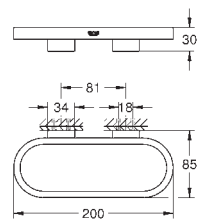

41 035 000	chrome	50.41
41 035 DC0	supersteel	70.41
41 035 BE0	polished nickel	75.41
41 035 EN0	brushed nickel	80.83
41 035 GL0	cool sunrise	75.41
41 035 GN0	brushed cool sunrise	80.83
41 035 DA0	warm sunset	75.41
41 035 DL0	brushed warm sunset	80.83
41 035 A00	hard graphite	75.41
41 035 AL0	brushed hard graphite	80.83

Selection

Towel ring

material: metal
holder for soap dish (41 036) and shower tray (41 037)
length 200 mm
concealed fastening

GROHE StarLight chrome finish