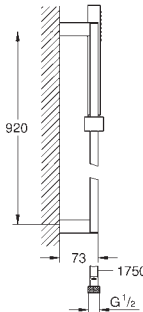

Euphoria Cube Stick
Shower rail set 1 spray
consisting of:
hand shower (27 698 000)
shower rail 900 mm (27 841)
Silverflex shower hose 1750 mm (28 388 000)
GROHE DreamSpray perfect spray pattern
GROHE StarLight chrome finish
SpeedClean anti-lime system
Inner WaterGuide for a longer life
Twistfree to prevent hose from twisting
suitable for instantaneous heater
min. recommended pressure 1.0 bar

26 405 000 chrome 88.00