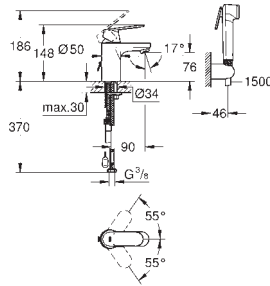

GROHE EUROSMART COSMOPOLITAN

Ref. No.

Colour

Price netto (€)

23 125 000

chrome

181.00

Eurosmart Cosmopolitan
Single-lever basin mixer 1/2"
S-Size

single hole installation
metal lever

GROHE SilkMove 35 mm ceramic cartridge
adjustable flow rate limiter
optional temperature limiter ref. no. 46 375 000
GROHE StarLight chrome finish
GROHE EcoJoy mousseur 4.0 l/min
GROHE QuickFix installation system
retractable chain
flexible connection hoses
optional temperature limiter
with shower set consisting of:
hand shower with integrated diverter
wall shower holder
shower hose
recommended pressure 1.0 - 5.0 bar