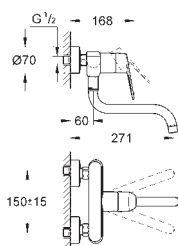

33 772 002 **chrome** **205.00**

Eurodisc Cosmopolitan
Single-lever sink mixer 1/2"
wall mounted
GROHE StarLight finish
GROHE SilkMove 46 mm ceramic cartridge
mousseur
adjustable flow rate limiter
swivel tubular spout
selectable swivel area : 0° / 150°
projection 211 mm
S-unions