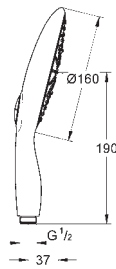

GROHE POWER&SOUL

Ref. No. Colour Price netto (€)

27 675 000 chrome 111.00

Power&Soul 160
Hand shower 4+ sprays
GROHE Rain O², Rain, Bokoma Spray, Jet
GROHE EcoJoy 9,5 l/min flow limiter
GROHE DreamSpray perfect spray pattern
GROHE One-click showering
spray selection via push of a button
GROHE StarLight chrome finish
SpeedClean anti-lime system
Inner WaterGuide for a longer life
universal mounting system, fitting all standard shower hoses
suitable for instantaneous heater