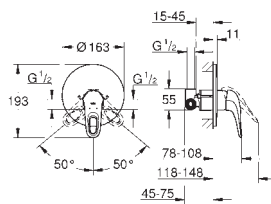

Eurostyle
Single-lever shower mixer 1/2"
wall installation
GROHE SilkMove 46 mm ceramic cartridge
GROHE StarLight chrome finish
GROHE QuickFix covered fixation
consisting of:
set for final installation
(19 507 003)
with concealed body
adjustable flow rate limiter
loop metal lever
escutcheon- and shaft-sealing
metal wall escutcheon
optional temperature limiter ref. no. 46 308 000

23 725 003 chrome 133.00