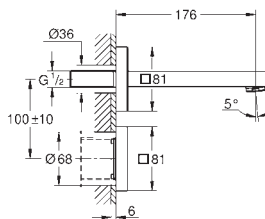

Eurocube E

Infra-red electronic wall basin tap without mixing device

with infrared sensor for bi-directional communication for monitoring, configuration and service purpose for cold or premixed water

with transformer 100-230 V AC, 50-60 Hz, 6 V DC

laminar spray regulator 5.7 l/min

7 pre-set programs:

auto flush

thermal disinfection

cleaning mode

additional functions and precise settings

by remote control 36 407

set for final installation

for use with Rapid SL 38 748 002 or roughing-in set 36 264 001

CE approved

acoustic group I in accordance with DIN 4109

min. recommended pressure 1.0 bar