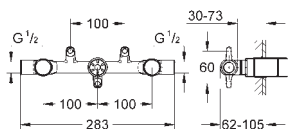

32 706 000 **232.00**

Two-handle basin mixer
concealed body, 1/2"
for 3-hole wash-basin mixer
wall installation
without finishing trim set
installation depth 30 - 75 mm
DR-brass
installation device