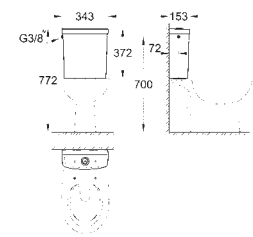

39 494 000 alpine white 52.00

Bau Ceramic
Exposed flushing cistern
side inlet
including flushing set
sanitary ware
24 pieces per pallet