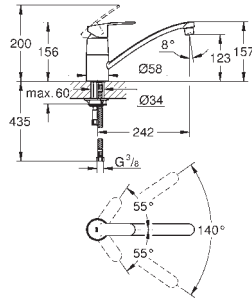

33 977 002

chrome

145.00

Eurostyle Cosmopolitan
Single-lever sink mixer 1/2"
low spout
single hole installation
GROHE StarLight finish
GROHE SilkMove 35 mm ceramic cartridge
mousseur
adjustable flow rate limiter
swivel tubular spout
swivel area 140°
flexible connection hoses
rapid installation system