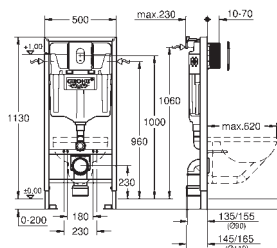

GROHE RAPID SL FOR WC

Ref. No.

Colour

Price netto (€)

38 929 000

chrome

243.00

Rapid SL
4-in-1 set for WC, 1.13 m installation height
with flushing cistern GD 2, 6 - 9 I

consisting of:

Rapid SL element for WC (38 528 001)
Arena Cosmopolitan flush plate, chrome, vertical installation (38 844 000)
Rapid SL wall brackets (38 558 00M)
including WC set for noise protection (37 131 000)