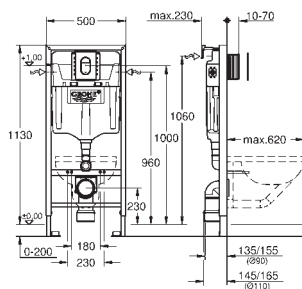

GROHE RAPID SL FOR WC

Ref. No.

Colour

Price netto (€)

39 503 000

chrome

228.00

Rapid SL
3-in-1 set for WC, 1.13 m installation height
with flushing cistern GD 2, 6 - 9 l

consisting of:

Rapid SL element for WC (38 528 001)

Skate Air S flush plate, chrome, vertical installation (37 965 000)

Rapid SL wall brackets (38 558 00M)