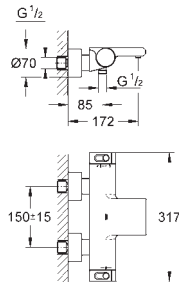

protected against backflow

covered S-unions, CoolTouch escutcheons with wall sealing

optional upgrade: GROHE EasyReach shower tray (18 608 001)

GROHE EcoJoy technology for less water and perfect flow

34 176 001