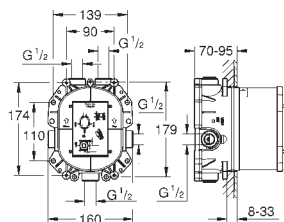

**GROHE Rapido T
Thermostatic mixer for concealed installation
for use with Grohtherm Special**
without finishing trim set
flat installation depth 70 mm - 95 mm
easy to install, premounted and tested unit
GROHE TurboStat compact cartridge
with wax thermoelement
two top outlets 1/2", lockable
high flow rate up to 50 l/min. by use of
three outlets
bottom outlet 1/2" can only be used
with separate stopvalve
safe to install, stable built-in-box
and protective cap
fixation options for solid walls and dry
cladding
wall sealing
Aquadimmer-diverter for bath mixer or
stopvalve for shower mixer in finishing
trim set
aramã DR
built-in non return valves and dirt strainers
GROHE EcoJoy technology for less water and perfect flow
min. recommended pressure 1.0 bar

SPECIAL FITTINGS