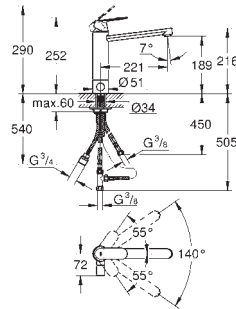

30 195 000

chrome

185.00

Eurosmart Cosmopolitan
Single-lever sink mixer 1/2"
integrated stop valve
medium spout
single hole installation
GROHE StarLight finish
GROHE SilkMove 35 mm ceramic cartridge
mousseur
adjustable flow rate limiter
swivel tubular spout
swivel area 140°
rapid installation system
flexible connection hoses