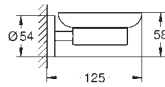

GROHE ESSENTIALS

Ref. No. Colour Price netto (€)

40 444 001	chrome	26.66
40 444 DC1	supersteel	37.49
40 444 EN1	brushed nickel	42.91

Essentials

Soap dish with holder

material: glass / metal
consisting of:
holder (40 369 001)
soap dish (40 368 001)
concealed fastening

GROHE StarLight chrome finish

suitable for screwing (including screws and dowels) or gluing (glue 40 915 000 sold separately)