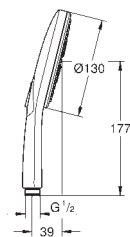

GROHE RAINSHOWER SMARTACTIVE

Ref. No.

Colour

Price netto (€)

26 545 EN0

brushed nickel

*

Rainshower SmartActive 130

Hand shower 3 sprays

spray plate brushed nickel

GROHE Rain including DripStop, Jet including DripStop, ActiveMassage

GROHE EcoJoy 6.6 l/min flow limiter

GROHE DreamSpray perfect spray pattern

GROHE SmartTip showering spray selection via push of a ring

GROHE StarLight finish

SpeedClean anti-lime system

Inner WaterGuide for a longer life

universal mounting system, fitting all standard shower hoses

suitable for instantaneous heater

min. recommended pressure 1.0 bar