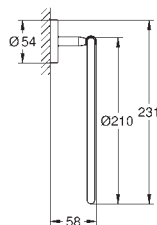

40 460 001 **chrome** **16.66**

BauCosmopolitan Towel ring

material: metal
concealed fastening
GROHE StarLight chrome finish
suitable for screwing (including screws and dowels) or gluing (glue 40 915 000
sold separately)