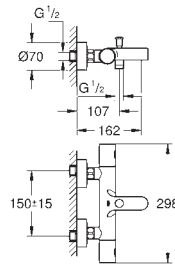

34 766 000 **chrome** **231.00**

Grotherm 800 Cosmopolitan
Thermostatic bath mixer 1/2"
wall mounted
GROHE StarLight chrome finish
GROHE MetalGrip ergonomically shaped metal handles
GROHE SafeStop at 38°C
GROHE SafeStop Plus optional temperature limiter at 43°C included
GROHE TurboStat compact cartridge
with wax thermoelement
integrated mixed water shut off
automatic diverter: bath/shower
volume handle with **GROHE EcoButton** (economy button with individually adjustable economy stop)
ceramic headpart 1/2", 180°
shower bottom outlet 1/2"
mousseur
built-in non return valves
dirt strainers
protected against backflow
S-unions
metal escutcheon
GROHE EcoJoy technology for less water and perfect flow