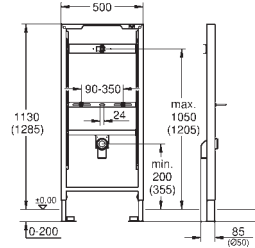

GROHE RAPID SL FOR URINAL

Ref. No.

Colour

Price netto (€)

38 517 001

223.00

Rapid SL
Element for urinal without fitting
1.13 and 1.30 m installation height
for manual / electronic actuation
for exposed fittings

for on-the-wall installations or studded walls
powder coated steel frame, self-supporting
for dry-cladding, completely pre-assembled
height adjustable fitting connections
quick adjustment, lockable
fixing material

TÜV approved

HT-outlet bend Ø 50 mm

fixing bolts M8, with fixing device for the ceramic

inlet connection and inlet connecting set

for on-the-wall installation please order wall brackets 38 558 00M (sold separately)