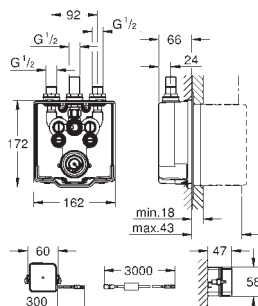

Eurosmart Cosmopolitan E

Concealed body

for shower

with integrated thermostatic mixer

suitable for infra-red set 36 456 000

2 stop valves

non-return valves with filters

connection housing for power supply

with transformer 100-240 V AC, 50-60 Hz, 6.75 V DC

allows for waterproofing of wall construction surrounding the concealed body with sealing sleeve