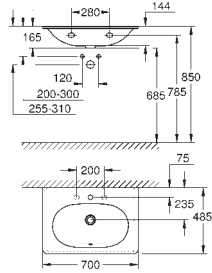

39 564 00H

alpine white

181.00

Essence
Wash basin 70

wall hung
1 hole punched, 2 holes pre-punched
with overflow on opposite site to faucet
700 x 485 mm
suitable for half and full pedestal
sanitary ware
PureGuard anti scale coating and anti bacterial glazing
12 pieces per pallet