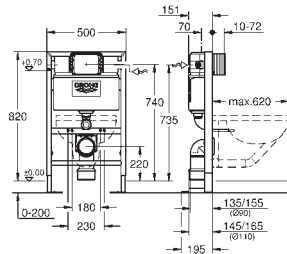

GROHE RAPID SL FREE-STANDING INSTALLATION

Ref. No.

Colour

Price netto (€)

38 587 000

330.00

Rapid SL

Element for WC, 0.82 m installation height with flushing cistern 6 - 9 l

for free-standing installation, for on-the-wall installations or studded walls
powder coated steel frame, self-supporting for dry-cladding, completely pre-assembled with fixed connections

lockable

TÜV approved

fixing material

2 WC fixing bolts

fixing device for ceramic

distance of fixing bolts 180/230 mm

outlet bend Ø 90 mm

depth adjustable

reducer Ø 90/110 mm

inlet and outlet connecting set

flushing cistern 6 - 9 l containing the following features:

pneumatic discharge valve offering 3 modes of operation: dual flush or start/stop or single flush

front or top actuation

water supply from left/right or back

insulated against condensation

flexible hose union

Shortable inspection shaft incl. protection during construction phase

38 581 001

520.00