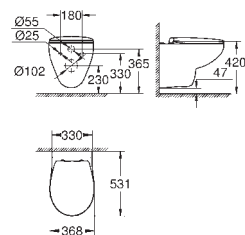

39 351 000

alpine white

122.00

**Bau Ceramic
Wall hung WC set**
WC seat and lid with soft close feature
for concealed cistern
wash down
rimless
horizontal outlet
flush volume 6/3 l
sanitary ware
12 pieces per pallet