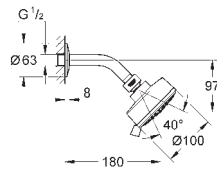

GROHE HEAD AND SIDE SHOWERS

Ref. No.

Colour

Price netto (€)

26 090 001

chrome

51.00

Tempesta Cosmopolitan 100
Head shower set 3 sprays

GROHE Rain O², Rain, Massage

ball joint ± 15° rotatable

Shower arm with connection thread 1/2"
escutcheon

GROHE DreamSpray perfect spray pattern

GROHE StarLight chrome finish

SpeedClean anti-lime system

Inner WaterGuide for a longer life

suitable for instantaneous heater

min. recommended pressure 1.0 bar