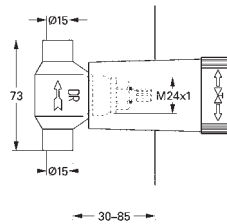

29 801 000

26.00

Concealed stop-valve, 1/2"

pre-assembled headpart 1/2"
short spindle, protection sleeve
soldered connection Ø 18 mm
DR-brass

29 803 000

39.00

ditto, soldered connection Ø 18 mm

29 804 000

39.00

ditto, soldered connection Ø 22 mm