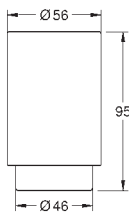

41 029 000	chrome	21.66

Selection

White glass

material: glass
fits in the following holder:
41 027