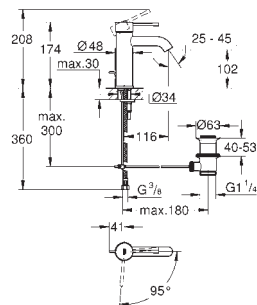

23 591 001

chrome

152.00

Essence
Single-lever basin mixer 1/2"
S-Size
single hole installation
metal lever
GROHE SilkMove ES 28 mm ceramic cartridge
with energy saving function via cold start
with temperature limiter
GROHE StarLight chrome finish
GROHE EcoJoy mousseur 5.7 l/min
GROHE AquaGuide adjustable mousseur
GROHE QuickFix Plus installation system
pop-up waste set 1 1/4"
flexible connection hoses