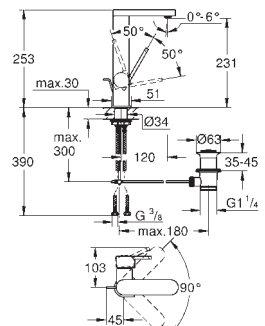

23 851 003 **chrome** **262.00**
23 851 DC3 **supersteel** **354.00**
23 851 AL3 **brushed hard graphite** **404.00**
GROHE Plus
Single-lever basin mixer 1/2"
L-Size
single hole installation
metal lever
GROHE SilkMove 28 mm ceramic cartridge
with temperature limiter
GROHE StarLight chrome finish
GROHE EcoJoy SpeedClean mousseur 5.7 l/min
GROHE AquaGuide adjustable mousseur
rapid installation system
swivel spout with easy docking
swivel area 90°
pop-up waste set 1 1/4"
flexible connection hoses