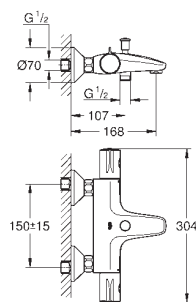

Grotherm 800
Thermostatic bath mixer 1/2"
wall mounted
GROHE StarLight chrome finish
GROHE SafeStop at 38°C
GROHE SafeStop Plus optional temperature limiter at 43°C included
GROHE TurboStat compact cartridge
with wax thermoelement
integrated mixed water shut off
automatic diverter: bath/shower
volume handle with **GROHE EcoButton** (economy button with individually adjustable economy stop)
ceramic headpart 1/2", 180°
shower bottom outlet 1/2"
mousseur
built-in non return valves
dirt strainers
protected against backflow
S-unions
metal escutcheon
min. recommended pressure 1.0 bar
GROHE EcoJoy technology for less water and perfect flow

34 576 000 chrome 240.00