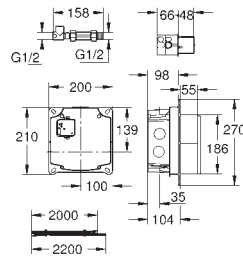

GROHE EUROCUBE E

Ref. No.

Colour

Price netto (€)

36 264 001

168.00

Concealed mounting box

wall installation
for installation with pre-mixed or cold water
suitable for IR-sets for final installation
connection housing for power supply
suitable for 36 447 000, 36 442 000