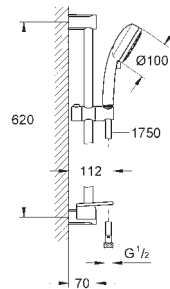

27 928 002

chrome

63.00

**Tempesta Cosmopolitan 100
Shower rail set 2 sprays**

consisting of:

hand shower (27 571)
shower rail, 600 mm (27 521)
Relaxaflex hose 1750 mm 1/2" x 1/2" (28 154)

GROHE EasyReach tray (27 596)

GROHE DreamSpray perfect spray pattern

GROHE StarLight chrome finish

SpeedClean anti-lime system

Inner WaterGuide for a longer life

suitable for instantaneous heater

min. recommended pressure 1.0 bar