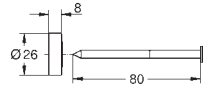

26 385 000

chrome

34.00

**Rainshower SmartControl
Compensation disc**

for Rainshower SmartControl systems
26 250, 26 361, 26 379
stackable