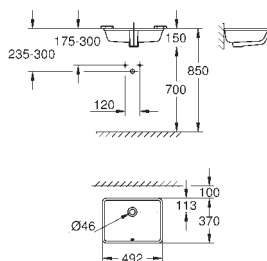

39 480 00H

alpine white

160.00

Cube Ceramic Under-counter wash basin 50
installation from below
with overflow
492 x 370 mm
including fixation set
sanitary ware
PureGuard anti scale coating and anti bacterial glazing
18 pieces per pallet