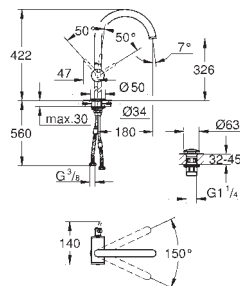

32 647 003	chrome	462.00
32 647 DC3	supersteel	691.00
32 647 GL3	cool sunrise	741.00
32 647 DA3	warm sunset	741.00
32 647 AL3	brushed hard graphite	790.00

Atrio
Single-lever basin mixer 1/2"
XL-Size
single hole installation
for free-standing basins
GROHE SilkMove 28 mm ceramic cartridge
with temperature limiter
GROHE StarLight chrome finish
GROHE EcoJoy 5.7 l/min laminar mousseur
swivel tubular C-spout with mousseur
stop limiter
Push-open waste set 1 1/4"
flexible connection hoses