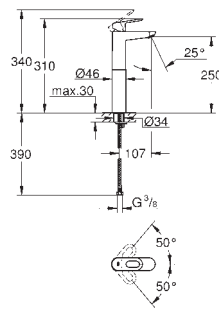

23 763 000

chrome

95.00

BauLoop
Single-lever basin mixer 1/2"
L-Size

single hole installation
metal lever

GROHE Longlife 28 mm ceramic cartridge
GROHE StarLight chrome finish
GROHE EcoJoy mousseur 5.7 l/min
rapid installation system
swivel tubular spout
plastic pop-up waste set 1 1/4"
flexible connection hoses