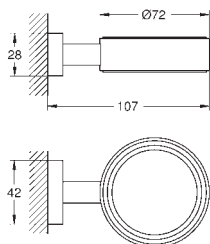

GROHE ESSENTIALS CUBE

Ref. No. Colour Price netto (€)

40 508 001 chrome 27.91
40 508 DC1 supersteel 38.74
40 508 AL1 brushed hard graphite 44.58

Essentials Cube Holder

material: metal
for crystal glass (40 372 001)
soap dish (40 368 001) or soap dispenser (40 394 001)
concealed fastening
GROHE StarLight chrome finish