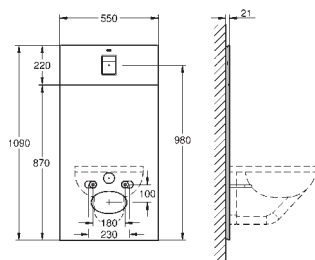

GROHE RAPID SL FOR WC

Ref. No.

Colour

Price netto (€)

39 374 KS0

velvet black

775.00

GROHE glass module
for Rapid SL / Uniset
with flushing cistern GD 2
for connecting shower toilet Sensia Arena
or common wall-hung WCs
for tiled/plastered walls
two-piece glass cover made of tempered safety glass (8 mm)
upper part removable for maintenance
flush plate Skate Cosmopolitan, chrome, flush plate
is kept flush with glass cover
HPL mounting plate with hole pattern for all connections
mounting plate with concealed water connection
for shower toilet Sensia Arena
mounting plate with with quality edges in silver finish
set for noise protection
including accessory for mounting glass plate and WC ceramic