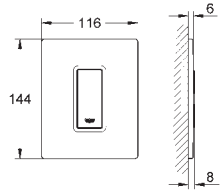

GROHE WALL PLATES FOR URINAL

	Ref. No.	Colour	Price netto (€)
	38 846 LS0	moon white	280.00
	38 846 KS0	velvet black	280.00
	38 784 000	chrome	121.00
	38 784 SH0	alpine white	118.00
	38 784 P00	matt chrome	117.00
	38 784 SD0	stainless steel	157.00
	38 804 000	chrome	120.00
	38 804 SH0	alpine white	117.00
	38 804 P00	matt chrome	107.00

Skate Cosmopolitan
Actuation plate
with glass surface
made of security glass
manual activation for urinal
plastic actuation button, chrome plated
set for final installation
for Rapido U or Rapido UMB
fixing frame with mounting-set
116 x 144 mm, mechanical functional cartridge
flow pressure min 0.5 bar
operating pressure max 6 bar
1.0 - 6.0 l adjustable, low noise (group II according to German noise specification)