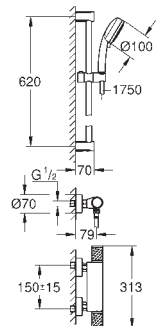

Grotherm 1000 Performance
Thermostatic shower mixer 1/2" with shower set

consisting of:

Grotherm 1000 Performance thermostatic shower mixer 1/2" (34 776 000)

Tempesta Cosmopolitan 100 shower set, 2 sprays, 600 mm (27 578 002)

optional **GROHE EcoJoy** 5.7 l/min flow limiter included