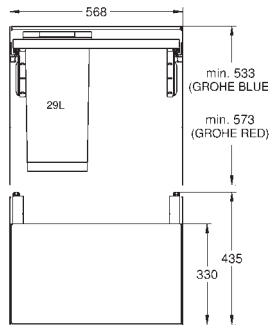

40 980 000

265.83

GROHE Blue

Waste separation system 60 cm - 29 l

installation type: side wall and front panel

technique: full extension with pull-in damping

separation: single, 1 x 29 l

cabinet width: 60 cm

installation height 533 mm minimum, 573 mm maximum

compatible with GROHE Blue Home, GROHE Blue Professional and GROHE Red M and L size