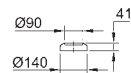

Escutcheon
for 39 457 000

39 551 000

56.00