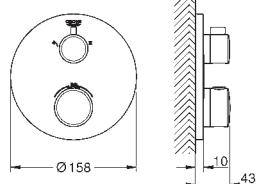

Grotherm
Thermostatic shower mixer for 2 outlets
with integrated shut off/diverter valve

set for final installation for
GROHE Rapido SmartBox 35 600 000
GROHE TurboStat compact cartridge
with wax thermostatic element
GROHE StarLight chrome finish
wall escutcheon with **GROHE QuickFix** (covered
escutcheon- and shaft sealing, covered fixing)
metal escutcheon, retroactively 6° adjustable
printed head and hand shower symbol
GROHE SafeStop at 38°C
GROHE SafeStop Plus optional temperature limiter at 43°C or 46°C included
GROHE AquaDimmer, integrated shut off/diverter valve
flow performance:
outlet B = 27 l/min
outlet C = 30 l/min
without roughing-in-set

35 600 000 chrome 70.00
GROHE Rapido SmartBox universal rough-in box for concealed installation

24 077 000 chrome 361.00