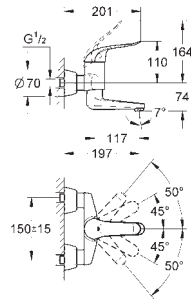

GROHE EUROECO SPECIAL

Ref. No. Colour Price netto (€)

32 767 000 chrome 269.00

Euroeco Special
Single-lever basin mixer 1/2"
wall mounted
GROHE StarLight chrome finish
GROHE SilkMove 46 mm ceramic cartridge
GROHE EcoJoy technology for less water and perfect flow
adjustable flow rate limiter
adjustable temperature limiter
adjustable minimum flow rate
approx. 2.5 l/min
laminar flow straightener 9 l/min
cast swivel spout, lockable
projection 197 mm
metal lever
lever length 120 mm
S-unions

32 771 000 chrome 271.00
ditto, with lockable S unions, projection 214 mm

32 773 000 chrome 283.00