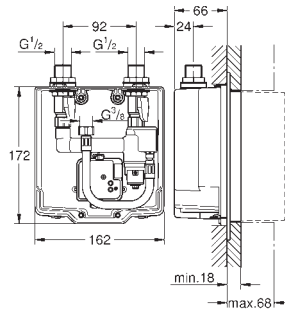

GROHE EUROSMART COSMOPOLITAN E

Ref. No.

Colour

Price netto (€)

36 336 001

289.00

**Eurosmart Cosmopolitan E
Concealed mounting box**

with integrated pre-adjustable thermostatic mixer
wall installation
suitable for IR-sets for final installation
2 stop valves
non-return valve
connection housing for power supply
suitable for
36 410 000, 36 334 SD0, 36 335 SD0, 36 273 000
allows for waterproofing of wall construction surrounding the concealed body
with sealing sleeve