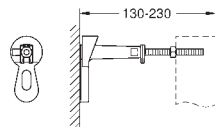

including:

conduit pipe with locking ring and flat seal

and cable ties

WC connecting pipe Ø 45 mm

waste sleeve Ø 90 mm

38 558 00M

23.00

Rapid SL