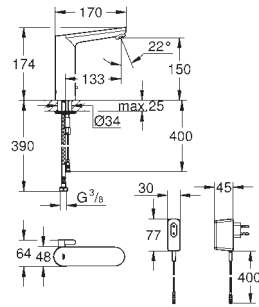

GROHE EUROSMART COSMOPOLITAN E

Ref. No.

Colour

Price netto (€)

36 421 000

chrome

409.00

Eurosmart Cosmopolitan E
Infra-red electronic basin mixer 1/2" L-Size
with mixing device and adjustable temperature limiter
with infrared sensor for bi-directional communication
for monitoring, configuration and service purpose
with plug transformer 100-230 V AC, 50-60 Hz, 6 V DC
GROHE StarLight finish
GROHE EcoJoy mousseur 5.7 l/min
flexible connection hoses
non-return valve
dirt strainers
with integrated solenoid valve
rapid installation system
7 pre-set programs:
auto flush
thermal disinfection
cleaning mode
additional functions and precise settings
by remote control 36 407
CE approved
acoustic group I in accordance with DIN 4109
type of protection faucet IP 59K
min. recommended pressure 1.0 bar

36 439 000

chrome

294.00