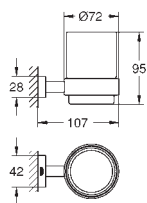

40 755 001 chrome 33.33

Essentials Cube Crystal glass with holder

material: glass / metal
consisting of:
holder (40 508 001)
crystal glass (40 372 001)
concealed fastening
GROHE StarLight chrome finish