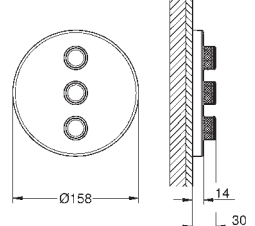

35 600 000 chrome 70.00
GROHE Rapido SmartBox universal rough-in box for concealed installation

29 152 LS0 moon white 385.00

Grohtherm SmartControl
Triple volume control trim
set for final installation for
GROHE Rapido SmartBox 35 600 000/35 601 000
metal wall escutcheon with **GROHE QuickFix**
(covered escutcheon and shaft sealing, covered
fixing), retroactively 6° adjustable
10 mm thin profile escutcheon
GROHE StarLight finish
GROHE SmartControl push for ON-OFF, turn for
volume adjustment from EcoJoy to full flow, exchangeable symbols
GROHE ProGrip with knurl structure
multiple outlets can be run simultaneously
cover plate in moon white acrylic glass
without roughing-in-set
flow performance:
outlet D = 28 l/min
outlet E = 28 l/min
outlet A = 28 l/min
outlet D+E+A = 65 l/min
optional flow reducer for CALGreen compliance included