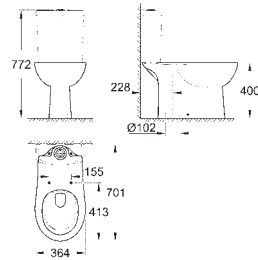

GROHE BAU CERAMIC

Ref. No. Colour Price netto (€)

39 429 000 alpine white 89.00

Bau Ceramic
Floor standing WC for close coupled combination
wash down
rimless
vertical outlet, concealed
flush volume 6/3 l
including fixation set
cistern to be ordered separately
sanitary ware
compatible with seat and cover 39 492 000 (standard) or 39 493 000 (soft close)
9 pieces per pallet