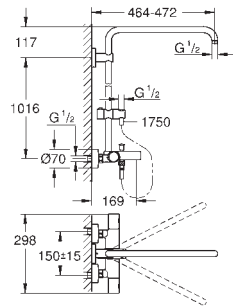

GROHE EUPHORIA SYSTEM

Ref. No.

Colour

Price netto (€)

26 243 000

chrome

499.00

Euphoria System

Shower system with bath thermostat for wall mounting

with short shower rail for installation in showers

consisting of:

horizontal swivable 450 mm shower arm

exposed thermostat with

Aquadimmer function

separate diverter for hand shower

gliding element

Silverflex shower hose 1750 mm (28 388 000)

distance between thermostat and upper bracket: 1016 mm

GROHE TurboStat compact cartridge

with wax thermoelement

GROHE SafeStop at 38°C

GROHE SafeStop Plus optional temperature limiter at 43°C included

GROHE StarLight chrome finish

Inner WaterGuide for a longer life

Twistfree to prevent hose from twisting

suitable for instantaneous heaters

from 18 kW/h

minimum flow rate 7 l/min.

min. recommended pressure 1.0 bar

27 473 001

chrome

463.00