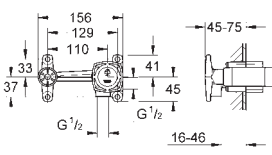

23 319 000 203.00

Grandera
Single-lever mixer 1/2", concealed body
for 2-hole basin mixers
wall installation
without finishing trim set
GROHE SilkMove 35 mm ceramic cartridge
adjustable flow rate limiter
installation depth 45 to 75 mm
installation device
min. recommended pressure 1.0 bar