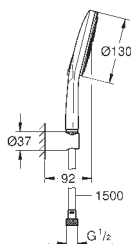

26 581 000

chrome

95.00

**Rainshower SmartActive 130
Wall holder set 3 sprays**

consisting of:

hand shower Rainshower SmartActive 130 (26 574)
wall shower holder (27 056)
Silverflex shower hose 1.500 mm (28 364)

GROHE EcoJoy 9,5 l/min flow limiter

GROHE DreamSpray perfect spray pattern

GROHE StarLight chrome finish

SpeedClean anti-lime system

Inner WaterGuide for a longer life

Twistfree to prevent hose from twisting

suitable for instantaneous heater

min. recommended pressure 1.0 bar