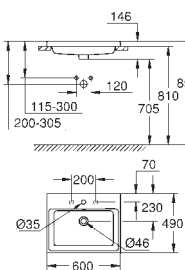

39 479 00H

alpine white

171.00

Cube Ceramic Counter basin 60
flat back side glazed
built-in
1 hole punched, 2 holes pre-punched
with overflow
605 x 490 mm
including fixation set
sanitary ware
PureGuard anti scale coating and anti bacterial glazing
16 pieces per pallet