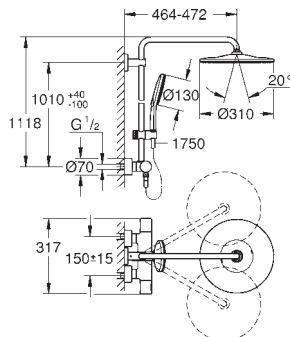

GROHE RAINSHOWER SMARTACTIVE SYSTEM

Ref. No.

Colour

Price netto (€)

26 648 000

chrome

805.00

Rainshower SmartActive 310

Shower system with thermostat for wall mounting

consisting of:

horizontal swivable 450 mm shower arm

exposed thermostat with

Aquadimmer function

allows change between:

head shower Rainshower Mono 310 (26 562)

with ball joint

rotation angle $\pm 15^\circ$

hand shower Rainshower SmartActive 130 (26 574)

adjustable in height with gliding element

including performance grip

Silverflex shower hose 1750 mm (28 388 000)

GROHE TurboStat compact cartridge

with wax thermoelement

GROHE SafeStop at 38°C

GROHE SafeStop Plus optional temperature limiter at 43°C included

GROHE CoolTouch no risk of scalding

GROHE DreamSpray perfect spray pattern

GROHE One-Click Showering spray selection

with one click

GROHE StarLight chrome finish

GROHE EcoJoy 9,5 l/min flow limiter

GROHE QuickFix (upper bracket adjustable)

SpeedClean anti-lime system

suitable for instantaneous heaters

from 18 kW/h

minimum flow rate 7 l/min.

min. recommended pressure 1.0 bar

SHOWERS