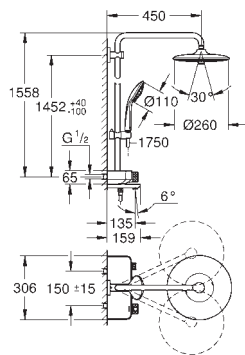

Euphoria SmartControl System 260 Mono Shower system with bath thermostat for wall mounting

consisting of:

horizontal swivable 450 mm shower arm

upper bracket adjustable for minimal adaption to existing drilling holes

exposed SmartControl bath thermostat

allows change between:

head shower Euphoria 260 (26 455)

3 spray patterns:

Rain, SmartRain, Jet

with ball joint

rotation angle $\pm 15^\circ$

bath inlet

hand shower Euphoria 110 Massage, spray plate white (27 221 001)

3 spray patterns:

Rain, SmartRain, Massage

adjustable in height with gliding element

Silverflex shower hose 1750 mm (28 388 000)

GROHE DreamSpray perfect spray pattern

GROHE StarLight chrome finish

GROHE CoolTouch no risk of scalding

GROHE TurboStat compact cartridge

with wax thermoelement

GROHE ProGrip with knurl structure

GROHE EcoJoy technology for less water and perfect flow

- GROHE SafeStop at 38°C

GROHE SafeStop Plus optional temperature limiter at 43°C included

GROHE SmartControl push for ON-OFF, turn for

volume adjustment from EcoJoy to full flow

integrated **GROHE EasyReach** shower tray

SpeedClean anti-lime system

Inner WaterGuide for a longer life

Twistfree to prevent hose from twisting

suitable for instantaneous heaters

from 18 kW/h

minimum flow rate 7 l/min.

min. recommended pressure 1.0 bar