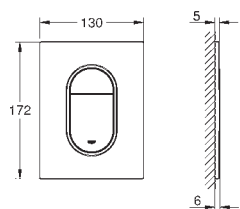

37 535 000	chrome	69.00
37 535 DC0	supersteel	147.00
37 535 AL0	brushed hard graphite	144.00

Skate Cosmopolitan S
Wall plate
for dual flush or start & stop actuation
for pneumatic discharge valve AV1
GD 2 cistern
vertical installation
130 x 172 mm
made of ABS
GROHE StarLight chrome finish
GROHE EcoJoy technology for less water and perfect flow
flush plate with magnetic holder
and fixing brackets included
small shaft 40 911 000 sold separately