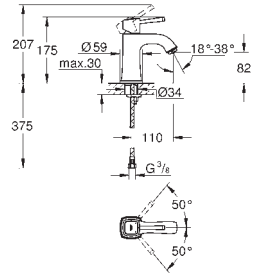

23 310 000 chrome 358.00
23 310 IGO chrome/gold 411.00

Grandera
Single-lever basin mixer 1/2"
M-Size
single hole installation
GROHE SilkMove 28 mm ceramic cartridge
temperature limiter
GROHE StarLight chrome finish
GROHE EcoJoy technology for less water and perfect flow
GROHE QuickFix installation system
GROHE AquaGuide adjustable mousseur 5.7 l/min
smooth body
flexible connection hoses
min. recommended pressure 1.0 bar