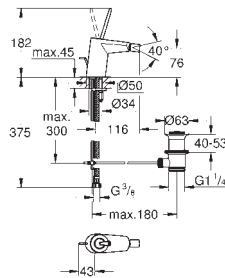

46 901 000 63.00

Extension-set, 25 mm

for 23 429 000 Joystick mixer 1/2", concealed body
for 2-hole basin mixers
wall installation
including disassembly-key

24 036 000 chrome 207.00
24 036 LS0 moon white/chrome 264.00