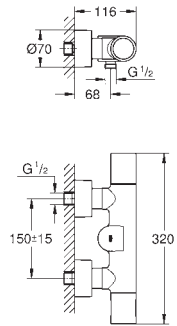

GROHE EUROSMART COSMOPOLITAN E

Ref. No.

Colour

Price netto (€)

36 457 000

chrome

767.00

Eurosmart Cosmopolitan E Special

Infra-red electronic shower mixer with thermostatic temperature control

with infrared sensor for bi-directional communication for monitoring, configuration and service purpose

6 V lithium battery, type CR-P2

battery lifetime: approx. 7 years (150 actuations a day)

ergonomic metal handle

GROHE StarLight chrome finish

GROHE CoolTouch

non-return valve

dirt strainers

GROHE SafetyPlus

Temperature scale handle with pre-adjustable safety stop between 35°C and 43°C

metal temperature safety stop full unmixed hot or cold water in extreme handle position for legionella sampling shower bottom outlet 1/2"

with integrated non return-valve

with S-unions and with covers

self-sealing escutcheons

multistage battery status display

7 pre-set programs:

auto flush

thermal disinfection

cleaning mode

additional functions and precise settings

by remote control 36 407

CE approved

acoustic group I in accordance with DIN 4109

36 456 000

chrome

205.00