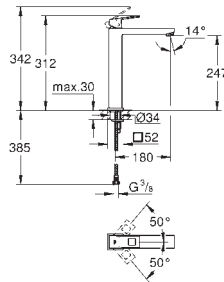

23 406 000	chrome	300.00
23 406 DC0	supersteel	362.00
23 406 AL0	brushed hard graphite	413.00
Eurocube Single-lever basin mixer 1/2" XL-Size single hole installation metal lever for free-standing basins GROHE SilkMove 28 mm ceramic cartridge temperature limiter GROHE StarLight chrome finish GROHE EcoJoy SpeedClean mousseur 5.7 l/min GROHE QuickFix Plus installation system smooth body flexible connection hoses min. recommended pressure 1.0 bar