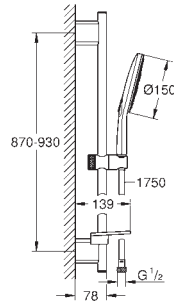

GROHE RAINSHOWER SMARTACTIVE

Ref. No.

Colour

Price netto (€)

26 594 000

chrome

177.00

Rainshower SmartActive 150
Shower rail set 3 sprays

consisting of:

hand shower Rainshower SmartActive 150 (26 590)

shower rail 900 mm

with wall holders made of metal

Silverflex shower hose 1750 mm (28 388 000)

GROHE EasyReach tray

GROHE EcoJoy 9,5 l/min flow limiter

GROHE DreamSpray perfect spray pattern

GROHE StarLight chrome finish

GROHE QuickFix Plus adjustable distance between brackets

for adaption to existing drilling holes

GROHE TileFix adjustable depth on upper and lower bracket

SpeedClean anti-lime system

Inner WaterGuide for a longer life

Twistfree to prevent hose from twisting

suitable for instantaneous heater

min. recommended pressure 1.0 bar