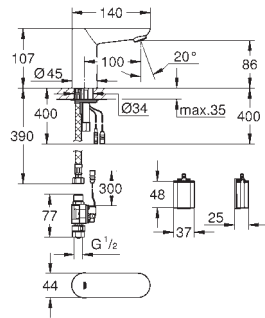

GROHE EUROECO COSMOPOLITAN E

Ref. No.

Colour

Price netto (€)

36 272 000

chrome

246.00

Euroeco Cosmopolitan E

Infra-red electronic basin tap 1/2" without mixing device

with infrared sensor for bi-directional communication for monitoring, configuration and service purpose for cold or premixed water

6 V lithium battery, type CR-P2

battery lifetime: approx. 7 years (150 actuations a day)

GROHE EcoJoy mousseur 5.7 l/min

flexible connection hoses

dirt strainer

external solenoid valve

external battery

rapid installation system

multistage battery status display

7 pre-set programs:

auto flush

thermal disinfection

cleaning mode

additional functions and precise settings

by remote control 36 407

CE approved

36 384 000

chrome

545.00