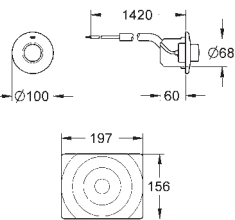

GROHE WALL PLATES FOR WC

	Ref. No.	Colour	Price netto (€)
	38 564 000	chrome	74.00
	38 564 SH0	alpine white	66.00
	38 565 000	chrome	69.00
	38 565 SH0	alpine white	33.00
	38 573 000	chrome	74.00
	38 573 SH0	alpine white	66.00
	38 573 P00	matt chrome	79.00
	38 672 SD0	stainless steel	126.00
	38 574 000	chrome	49.00
	37 059 000	chrome	183.00
	43 977 000	chrome	431.00

Skate Air
Wall plate
for single flush actuation
for pneumatic discharge valve
vertical installation
156 x 197 mm
made of ABS
GROHE StarLight chrome finish
GROHE EcoJoy technology for less water and perfect flow

Skate
Wall plate
for single flush actuation
for pneumatic discharge valve
vertical and horizontal installation
156 x 197 mm
made of ABS
GROHE StarLight chrome finish
GROHE EcoJoy technology for less water and perfect flow

Skate
Wall plate, stainless steel
for single flush actuation
vandal-proof
for pneumatic discharge valve
vertical installation
156 x 197 mm
push button actuation
plastic fixing frame
hidden fixing screws
GROHE EcoJoy technology for less water and perfect flow

Surf
Wall plate
for single flush actuation
for pneumatic discharge valve
vertical and horizontal installation
156 x 197 mm
made of ABS
GROHE StarLight chrome finish
GROHE EcoJoy technology for less water and perfect flow

Pneumatic actuation
GROHE StarLight chrome finish
remote hand actuation
push button actuation with
escutcheon Ø 100 mm
vertical and horizontal installation
wall plate Surf 156 x 197 mm
pneumatic hose 1.50 m

Pneumatic actuation
GROHE StarLight chrome finish
remote **hand-actuation** for
institutional requirements
push button with escutcheon Ø 100 mm
for walls of 80 - 240 mm thickness
actuation stop
pneumatic hose 1.50 m