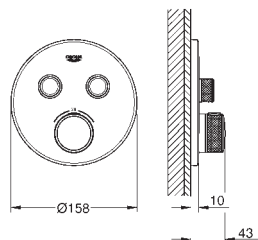

GROHE GROHTHERM SMARTCONTROL

Ref. No.	Colour	Price netto (€)
29 118 000	chrome	438.00
29 118 DC0	supersteel	593.00
29 118 BE0	polished nickel	635.00
29 118 EN0	brushed nickel	677.00
29 118 GL0	cool sunrise	635.00
29 118 GN0	brushed cool sunrise	677.00
29 118 DA0	warm sunset	635.00
29 118 DL0	brushed warm sunset	677.00
29 118 A00	hard graphite	635.00
29 118 AL0	brushed hard graphite	677.00

Grotherm SmartControl

Thermostat for concealed installation with one valve

set for final installation for
GROHE Rapido SmartBox 35 600 000
metal wall escutcheon with **GROHE QuickFix**
(covered escutcheon and shaft sealing, covered
fixing), retroactively 6° adjustable

GROHE StarLight chrome finish

GROHE SmartControl push for ON-OFF, turn for
volume adjustment from EcoJoy to full flow, exchangeable symbols

GROHE TurboStat compact cartridge

with wax thermoelement

GROHE ProGrip with knurl structure

GROHE SafeStop at 38°C

GROHE SafeStop Plus optional temperature limiter at 43°C or 46°C included

built-in non return valves and dirt strainers

without roughing-in-set

flow performance:

outlet A (to external shut-off) = 34 l/min

outlet B/C = 29 l/min

35 600 000	chrome	70.00
GROHE Rapido SmartBox universal rough-in box for concealed installation		

29 119 000	chrome	492.00
29 119 DC0	supersteel	645.00
29 119 BE0	polished nickel	691.00
29 119 EN0	brushed nickel	737.00
29 119 GL0	cool sunrise	691.00
29 119 GN0	brushed cool sunrise	737.00
29 119 DA0	warm sunset	691.00
29 119 DL0	brushed warm sunset	737.00
29 119 A00	hard graphite	691.00
29 119 AL0	brushed hard graphite	737.00

Grotherm SmartControl

Thermostat for concealed installation with 2 valves