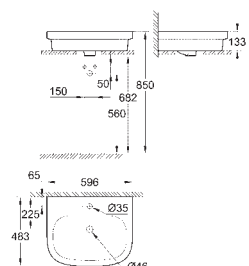

39 337 000 alpine white 65.00
39 337 00H alpine white 98.00

Euro Ceramic Counter top basin 60
1 hole punched
with overflow
600 x 480 mm
including fixation set
sanitary ware
optional: **PureGuard** anti scale coating and
anti bacterial glazing (00H)
18 pieces per pallet