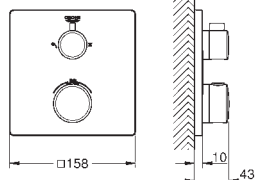

Grotherm
Thermostatic shower mixer for 2 outlets
with integrated shut off/diverter valve
set for final installation for
GROHE Rapido SmartBox 35 600 000
GROHE TurboStat compact cartridge
with wax thermostatic element
GROHE StarLight chrome finish
wall escutcheon with **GROHE QuickFix** (covered
escutcheon- and shaft sealing, covered fixing)
metal escutcheon, retroactively 6° adjustable
printed head and hand shower symbol
GROHE SafeStop at 38°C
GROHE SafeStop Plus optional temperature limiter at 43°C or 46°C included
GROHE AquaDimmer, integrated shut off/diverter valve
flow performance:
outlet B = 27 l/min
outlet C = 30 l/min
without roughing-in-set

35 600 000 chrome 70.00
GROHE Rapido SmartBox universal rough-in box for concealed installation

24 080 000 chrome 354.00