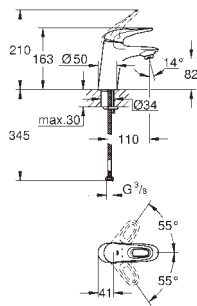

32 468 003 **chrome** **116.00**

Eurostyle
Single-lever basin mixer 1/2"
S-Size
single hole installation
loop metal lever
GROHE SilkMove 35 mm ceramic cartridge
adjustable flow rate limiter
with temperature limiter
GROHE StarLight chrome finish
GROHE EcoJoy mousseur 5.7 l/min
GROHE QuickFix rapid installation system
smooth body
flexible connection hoses