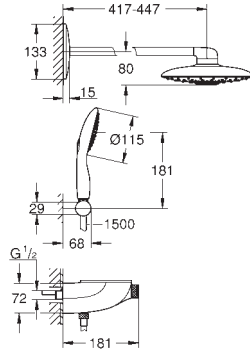

GROHE RAINSHOWER SMARTCONTROL SYSTEM

Ref. No.

Colour

Price netto (€)

26 443 000

chrome

1,360.00

Rainshower System SmartControl Duo 360
Combi shower system with thermostat, exposed/concealed

consisting of:
exposed/concealed SmartControl thermostat
allows change between:
head shower Rainshower Duo 360 with horizontal
450 mm shower arm, spray plate chrome
GROHE PureRain/GROHE Rain O² spray* and TrioMassage
hand shower Power&Soul 115, spray plate white (27 671 LS0)
hand shower wall holder (27 055)
Silverflex shower hose 1.500 mm (28 364)
minimum flow rate 10 l/min.
GROHE DreamSpray perfect spray pattern
GROHE StarLight chrome finish
GROHE CoolTouch no risk of scalding
GROHE TurboStat compact cartridge
with wax thermoelement
GROHE EcoJoy technology for less water and perfect flow
GROHE SafeStop at 38°C
GROHE SafeStop Plus optional temperature limiter at 43°C included
GROHE SmartControl push for ON-OFF, turn for
volume adjustment from EcoJoy to full flow
GROHE EasyReach shower tray
SpeedClean anti-lime system
Inner WaterGuide for a longer life
Twistfree to prevent hose from twisting
requires rough-in set 26 264 001 and concealed unit
26 449 000 – all to be ordered separately

* to be decided at first installation; factory default
setting: GROHE PureRain

SHOWERS