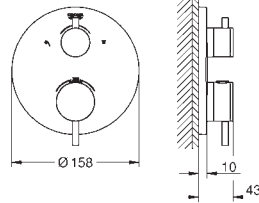

Atrio

Thermostatic shower mixer for 2 outlets with integrated shut off/diverter valve

set for final installation for

GROHE Rapido SmartBox 35 600 000

GROHE TurboStat compact cartridge

with wax thermoelement

GROHE StarLight chrome finish

wall escutcheon with **GROHE QuickFix** (covered

escutcheon- and shaft sealing, covered fixing)

metal escutcheon, retroactively 6° adjustable

printed head and hand shower symbol

GROHE SafeStop at 38°C

GROHE SafeStop Plus optional temperature limiter at 43°C or 46°C included

GROHE AquaDimmer, integrated shut off/diverter valve

metal handles

flow performance:

outlet B = 27 l/min

outlet C = 30 l/min

without roughing-in-set

35 600 000	chrome	70.00
GROHE Rapido SmartBox universal rough-in box for concealed installation