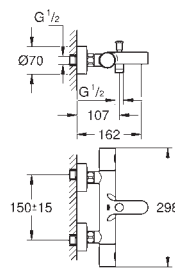

Grotherm 800 Cosmopolitan
Thermostatic bath mixer 1/2"

wall mounted

GROHE StarLight chrome finish

GROHE MetalGrip ergonomically shaped metal handles

GROHE SafeStop at 38°C

GROHE SafeStop Plus optional temperature limiter at 43°C included

GROHE TurboStat compact cartridge

with wax thermoelement

integrated mixed water shut off

automatic diverter: bath/shower

volume handle with **GROHE EcoButton** (economy

button with individually adjustable economy stop)

ceramic headpart 1/2", 180°

shower bottom outlet 1/2"

mousseur

built-in non return valves

dirt strainers

protected against backflow

S-unions

metal escutcheon

GROHE EcoJoy technology for less water and perfect flow

33 592 20A

chrome

167.00