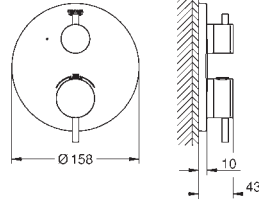

GROHE ATRIO

Ref. No. Colour Price netto (€)

24 134 003	chrome	521.00
24 134 DC3	supersteel	730.00
24 134 GL3	cool sunrise	782.00
24 134 DA3	warm sunset	782.00
24 134 AL3	brushed hard graphite	834.00

Atrio

Thermostatic mixer for 1 outlet with shut off valve

set for final installation for

GROHE Rapido SmartBox 35 600 000

GROHE TurboStat compact cartridge

with wax thermoelement

GROHE StarLight chrome finish

wall escutcheon with **GROHE QuickFix** (covered

escutcheon- and shaft sealing, covered fixing)

metal escutcheon, retroactively 6° adjustable

GROHE SafeStop at 38°C

GROHE SafeStop Plus optional temperature limiter at 43°C or 46°C included

built-in non return valves and dirt strainers

ceramic stop valve, 120°

metal handles

flow performance:

outlet B = 27 l/min

outlet C = 30 l/min

without roughing-in-set

35 600 000	chrome	70.00
GROHE Rapido SmartBox universal rough-in box for concealed installation		

24 135 003	chrome	557.00
24 135 DC3	supersteel	780.00
24 135 GL3	cool sunrise	836.00
24 135 DA3	warm sunset	836.00
24 135 AL3	brushed hard graphite	892.00