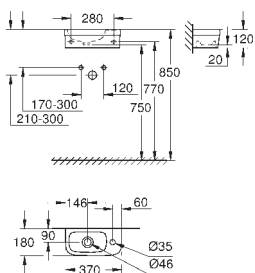

43.00
76.00

Euro Ceramic Hand rinse basin 45
wall hung
1 hole punched
with overflow
450 x 400 mm
sanitary ware
optional: **PureGuard** anti scale coating and
anti bacterial glazing (00H)
27 pieces per pallet