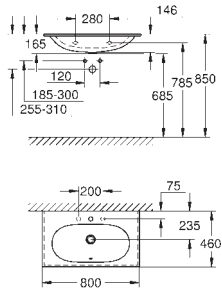

39 567 00H

alpine white

285.00

Essence
Vanity basin 80

wall hung
1 hole punched, 2 holes pre-punched
with overflow on opposite site to faucet
suitable for vanity units
800 x 460 mm
sanitary ware
PureGuard anti scale coating and anti bacterial glazing
12 pieces per pallet