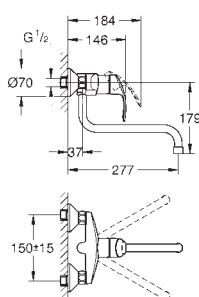

32 224 002 **chrome** **144.00**

Eurosmart
Single-lever sink mixer 1/2"
wall mounted
GROHE StarLight finish
GROHE SilkMove 35 mm ceramic cartridge
mousseur
adjustable flow rate limiter
swivel tubular spout
swivel area 360°
projection 277 mm
integrated temperature limiter
S-unions