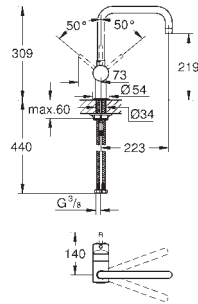

GROHE MINTA / MINTA SMARTCONTROL / MINTA TOUCH

Ref. No.

Colour

Price netto (€)

32 488 000	chrome	230.00
32 488 DC0	supersteel	244.00
32 488 DA0	warm sunset	262.00
32 488 DL0	brushed warm sunset	281.00
32 488 A00	hard graphite	262.00
32 488 AL0	brushed hard graphite	281.00

Minta
Single-lever sink mixer 1/2"
U - spout
single hole installation
GROHE StarLight finish
GROHE SilkMove 46 mm ceramic cartridge
adjustable flow rate limiter
selectable swivel area : 0° / 150° / 360°
swivel tubular spout
flexible connection hoses
rapid installation system
optional temperature limiter ref. no. 46 308 000