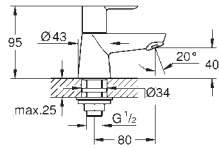

20 421 000 **chrome** **64.00**
BauEdge
Pillar tap 1/2"
XS-Size
single hole installation
metal lever
ceramic headpart 1/2", 90°
GROHE StarLight chrome finish
GROHE EcoJoy mousseur 5.7 l/min
fixation nut G 1/2"