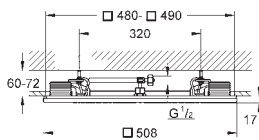

GROHE HEAD AND SIDE SHOWERS

Ref. No. Colour Price netto (€)

26 373 001 chrome 19,900.00

Rainshower F-Series 40" AquaSymphony
Ceiling shower 6+ sprays with light
1016 mm x 762 mm x 145 mm
material: metal
minimum flow rate 25 l/min
min. recommended pressure 3.0 bar
1 x AquaCurtain
1 x Pure XL spray
1 x 2 mist spray
2 x GROHE PureRain spray 400 x 190 mm
2 x XL Waterfall (separately controlled)
1 x 4 Bokoma Spray with adjustment angle 20° and combinations
full spectrum LED: soft light with changing rainbow colours
individually adjustable: permanent lighting with colour selection
power supply for light 12 V DC
CE approved
SpeedClean anti-lime system
GROHE DreamSpray perfect spray pattern
GROHE StarLight finish

requires rough-in set (26 376 001), F-digital Deluxe base unit box (26 376 000), Bluetooth unit (36 371 000) and various cable connections – all to be ordered separately due to individualised installation

The ceiling construction must be appropriate for the static requirement of the product (total product weight > 70 kg). Ceiling shower has to be controlled by 8 outlets + 1 hand shower outlet and the performance of the waste must be of sufficient size (> 100 l/min). For detailed planning please see separate planning & installation guide before start.

recommendation: configuration with Grohtherm SmartControl
3 x Grohtherm SmartControl (29 126 000)
3 x GROHE Rapido SmartBox (35 600 000)
1 x Euphoria Cube Stick wall holder set 1 spray (26 405 000)

this product contains built-in LED lamps, which cannot be changed: energy efficiency class: A++

26 376 001 chrome 1,890.00