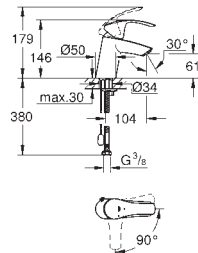

23 397 00E **chrome** **97.00**

ditto, with retractable chain

23 398 00E **chrome** **96.00**

ditto, smooth body

32 926 002 **chrome** **95.00**

Eurosmart
Single-lever basin mixer 1/2"
S-Size
single hole installation
 metal lever
GROHE SilkMove ES 35 mm ceramic cartridge
 with energy saving function via cold start
 adjustable flow rate limiter
 with temperature limiter
GROHE StarLight chrome finish
 GROHE EcoJoy mousseur 5.7 l/min
GROHE QuickFix rapid installation system
 pop-up waste set 1 1/4"
 flexible connection hoses