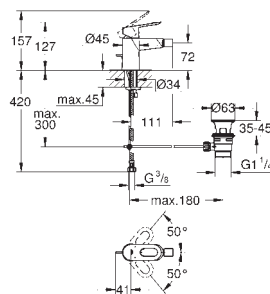

23 338 000

chrome

82.00

BauLoop
Single-lever bidet mixer 1/2"
single hole installation

metal lever
GROHE Longlife 28 mm ceramic cartridge
GROHE StarLight chrome finish
GROHE EcoJoy mousseur 5.7 l/min
rapid installation system
with ball joint
pop-up waste set 1 1/4"
flexible connection hoses