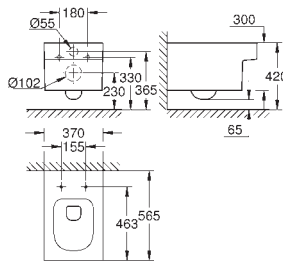

39 245 00H

alpine white

316.00

**Cube Ceramic
Wall hung WC**

for concealed cistern
horizontal outlet
wash down
rimless
flush volume 3/4.5 l
including fixation set
sanitary ware
fully skirted with invisible fixation
PureGuard anti scale coating and anti bacterial glazing
compatible with seat and cover 39 488 000 (soft close)