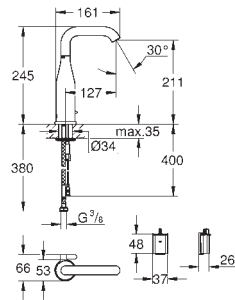

36 445 000

chrome

516.00

Essence E

Infra-red electronic basin mixer 1/2" with mixing device and adjustable temperature limiter

with infrared sensor for bi-directional communication for monitoring, configuration and service purpose

6 V lithium battery, type CR-P2

battery lifetime: approx. 7 years (150 actuations a day)

GROHE StarLight chrome finish adjustable swivel area 0° / 150° / 360°

laminar spray regulator 5.0 l/min

flexible connection hoses

non-return valve

dirt strainers

with integrated solenoid valve

external battery

rapid installation system

multistage battery status display

7 pre-set programs:

auto flush

thermal disinfection

cleaning mode

additional functions and precise settings

by remote control 36 407

CE approved

acoustic group I in accordance with DIN 4109

type of protection faucet IP 59K

min. recommended pressure 1.0 bar

20 296 001

chrome

257.00