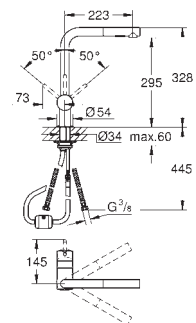

30 274 000
30 274 DC0
30 274 GN0
30 274 DA0
30 274 DL0
30 274 A00
30 274 AL0

chrome
supersteel
brushed cool sunrise
warm sunset
brushed warm sunset
hard graphite
brushed hard graphite

335.00
420.00
419.00
391.00
419.00
391.00
419.00

Minta
Single-lever sink mixer 1/2"
L-spout
single hole installation
GROHE StarLight chrome finish
GROHE SilkMove 46 mm ceramic cartridge
flow strainer
pull-out dual spray control -
switches back and forth between
regular flow and spray
diverter: laminar spray/**SpeedClean** shower jet
automatic return to laminar spray
adjustable flow rate limiter
swivel tubular spout
swivel area 360°
integrated non-return valve
protected against backflow
flexible connection hoses
rapid installation system
min. recommended pressure 1.0 bar

KITCHEN
FITTINGS