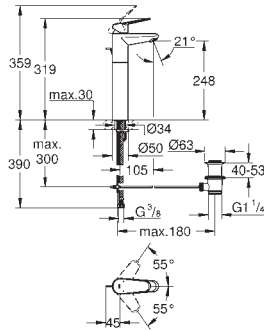

23 055 002

chrome

228.00

**Eurodisc Cosmopolitan
Single-lever basin mixer 1/2"
XL-Size**

single hole installation
metal lever

for free-standing basins

GROHE SilkMove 35 mm ceramic cartridge

adjustable flow rate limiter

adjustable minimum flow rate

approx. 2.5 l/min

GROHE StarLight chrome finish

GROHE QuickFixPlus installation

system with centering support

mousseur

pop-up waste set 1 1/4"

flexible connection hoses

optional temperature limiter ref. no. 46 375 000

acoustic group I in accordance with DIN 4109