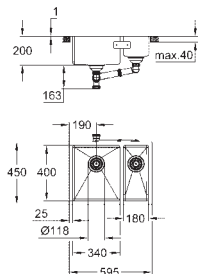

GROHE STAINLESS STEEL SINKS

Ref. No.

Colour

Price netto (€)

31 577 SD1

stainless steel

224.17

K700 Undermount Stainless steel sink

model: K700U 60-S 59.5/45 1.5 lh
mounting type: undermount, top mount or flush mount
material: stainless steel AISI 304 (V2A)
material thickness: 1 mm

GROHE StarLight finish
finish: satin finish

GROHE Whisper

min. cabinet size: 600 mm
dimensions: 595 x 450 mm
1 bowl: 340 x 400 x 200 mm
0.5 bowl: 180 x 400 x 140 mm
outer radius: R16 (undermount)/R3 (topmount), inner bowl radius: R15

GROHE QuickFix installation system

sink mountable left
cut-out (undermount): 547 x 402 mm (R16)
cut-out (top mount): 580 x 435 mm
drainer: Ø 3.5"/90 mm basket strainer waste
accessories included: waste kit, basket strainer waste, mounting set
amount of fasteners included (top mount): 8
amount of fasteners included (undermount): 8