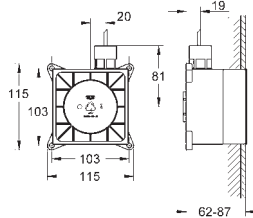

**Rainshower F-Series
Rough-in set sound set**

for use with double sound modules (36 360 000)
consisting of:
- 2 rough-in sets (115 x 115 x 62-87 mm)
- 2 cable extensions (5 m each)
- 1 Y-piece

27 934 000 **chrome** 2,930.00

**GROHE F-digital Deluxe
Steam generator 6.6 kW
with steam outlet and temperature sensor**

consisting of:
steam generator
415 x 445 x 130 mm
suitable for steam rooms up to 12.5 m³
supply voltage 400 V 3L+N+PE AC, 50 Hz
power 6.6 kW
water inlet 3/4"
operating pressure 1 – 5 bar (above pressure reducer)
automatic emptying
water outlet 1/2"
steam temperature: max. 55° C
steam outlet 1/2"
type of protection IP 23
CE approved
with connecting plug
steam outlet module with indentation for fragranced oil
127 x 127 mm
connection thread 1/2"