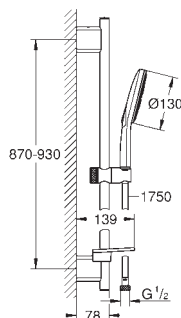

GROHE RAINSHOWER SMARTACTIVE

Ref. No.

Colour

Price netto (€)

26 578 LS0

moon white

148.00

**Rainshower SmartActive 130
Shower rail set 3 sprays**

consisting of:

hand shower Rainshower SmartActive 130 (26 544)
shower rail 900 mm
with wall holders made of metal
Silverflex shower hose 1750 mm (28 388 000)

GROHE EasyReach tray

GROHE DreamSpray perfect spray pattern

GROHE StarLight finish

GROHE QuickFix Plus adjustable distance between brackets

for adaption to existing drilling holes

GROHE TileFix adjustable depth on upper and lower bracket

SpeedClean anti-lime system

Inner WaterGuide for a longer life

Twistfree to prevent hose from twisting

suitable for instantaneous heater

min. recommended pressure 1.0 bar