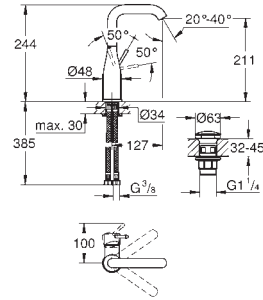

GROHE ESSENCE

Ref. No. Colour Price netto (€)

23 799 001 chrome 182.00

Essence
Single-lever basin mixer 1/2"
L-Size
single hole installation
metal lever
GROHE SilkMove 28 mm ceramic cartridge
with temperature limiter
GROHE StarLight chrome finish
GROHE EcoJoy mousseur 5.7 l/min
GROHE AquaGuide adjustable mousseur
GROHE QuickFix Plus installation system
swivel spout with mousseur and stop limiter
smooth body
waste set with push-open plug
flexible connection hoses
min. recommended pressure 1.0 bar