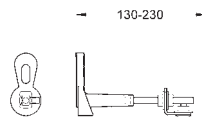

38 733 000

29.00

Rapid SL
Xtra wall brackets, flexible placing
for additional fixation of WC elements
or installation without floor fixing
mounting angles including wall bracket and fixing material
2 pieces