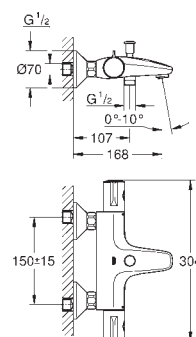

Grotherm 800
Thermostatic bath mixer 1/2"
wall mounted
GROHE StarLight chrome finish
GROHE TurboStat compact cartridge
with wax thermoelement
GROHE SafeStop at 38°C
GROHE SafeStop Plus optional temperature limiter at 43°C included
integrated mixed water shut off
automatic diverter: bath/shower
volume handle with **GROHE EcoButton** (economy button with individually adjustable economy stop)
ceramic headpart 1/2", 180°
shower bottom outlet 1/2"
adjustable mousseur
built-in non return valves
dirt strainers
protected against backflow
S-unions
metal escutcheon
min. recommended pressure 1.0 bar
GROHE EcoJoy technology for less water and perfect flow