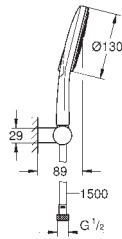

26 580 LS0

moon white

112.00

Rainshower SmartActive 130
Wall holder set 3 sprays

consisting of:

hand shower Rainshower SmartActive 130 (26 574)

wall shower holder, adjustable (27 055)

Silverflex shower hose 1.500 mm (28 364)

GROHE EcoJoy 9,5 l/min flow limiter

GROHE DreamSpray perfect spray pattern

GROHE StarLight finish

SpeedClean anti-lime system

Inner WaterGuide for a longer life

Twistfree to prevent hose from twisting

suitable for instantaneous heater

min. recommended pressure 1.0 bar