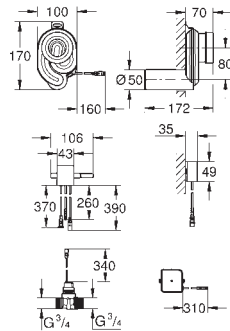

Temperature sensor for urinal

with transformer 100-240 V AC, 50-60 Hz, 6.75 V DC

can be used with 39 376 000
siphon with temperature sensor
cartridge with solenoid valve
and dirt strainer
flow pressure min 0.5 bar
operating pressure max 10 bar

7 pre-set programs:
auto flush
cleaning mode
pre-flush on/off

CE approved

39 367 000

580.00