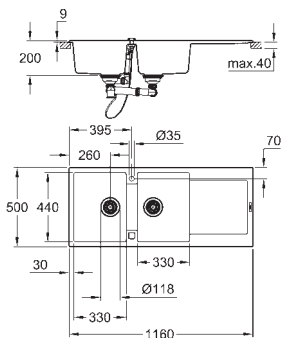

31 647 AT0
31 647 AP0

granite gray
granite black

324.17
324.17

K500

Composite sink with drainer

model: K500 80-C 116/50 2.0 rev
mounting type: standard built-in
material: quartz composite

GROHE Whisper

min. cabinet size: 800 mm
dimensions: 1160 x 500 mm
1 bowl: 330 x 440 x 200 mm
2 bowl: 330 x 440 x 200 mm
outer radius: R6, inner bowl radius: R12

GROHE QuickFix installation system

sink mountable left or right
cut-out: 1140 x 480 mm
drainer: automatic waste fitting
accessories included: automatic waste fitting,
waste kit, basket strainer waste, mounting set
amount of fasteners included (top mount): 12