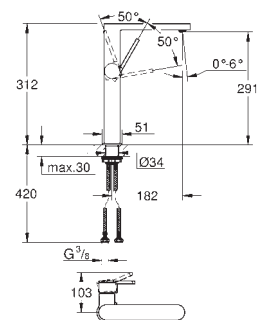

32 618 003 **chrome** **290.00**
32 618 DC3 **supersteel** **392.00**
32 618 AL3 **brushed hard graphite** **448.00**
GROHE Plus
Single-lever basin mixer 1/2"
XL-Size
single hole installation
metal lever
for free-standing basins
GROHE SilkMove 28 mm ceramic cartridge
with temperature limiter
GROHE StarLight chrome finish
GROHE EcoJoy SpeedClean mousseur 5.7 l/min
GROHE AquaGuide adjustable mousseur
rapid installation system
smooth body
flexible connection hoses