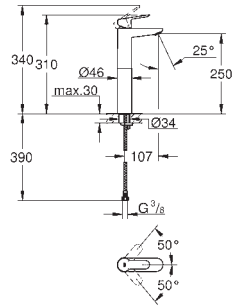

23 761 000

chrome

112.00

BauEdge
Single-lever basin mixer 1/2"
XL-Size

single hole installation
for free-standing basins
metal lever

GROHE Longlife 28 mm ceramic cartridge
GROHE StarLight chrome finish
GROHE EcoJoy mousseur 5.7 l/min
rapid installation system
smooth body
flexible connection hoses