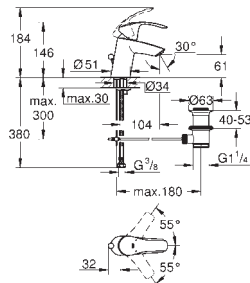

23 456 002 chrome 73.00

Eurosmart
Single-lever basin mixer 1/2"
S-Size
single hole installation
metal lever
GROHE SilkMove 35 mm ceramic cartridge
adjustable flow rate limiter
GROHE StarLight chrome finish
GROHE EcoJoy mousseur 5.7 l/min
GROHE QuickFix rapid installation system
hybrid pop-up waste set 1 1/4"
flexible connection hoses