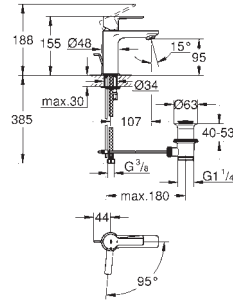

GROHE SILKMOVE ES

Ref. No.

Colour

Price netto (€)

23 790 001

chrome

187.00

Lineare
Single-lever basin mixer 1/2"
XS-Size
single hole installation
metal lever
GROHE SilkMove ES 28 mm ceramic cartridge
with energy saving function via cold start
with temperature limiter
GROHE StarLight chrome finish
GROHE EcoJoy SpeedClean mousseur 5.7 l/min
GROHE QuickFix Plus installation system
pop-up waste set 1 1/4"
flexible connection hoses