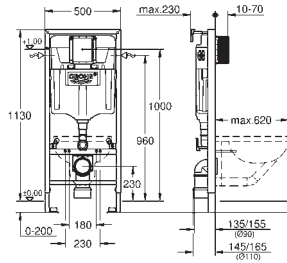

GROHE RAPID SL FOR WC

Ref. No.

Colour

Price netto (€)

38 624 001

229.00

**Rapid SL
Element for WC, 1.13 m installation height
with flushing cistern GD 2, 6 - 9 I**

for on-the-wall installations or studded walls
powder coated steel frame, self-supporting
for dry-cladding, completely pre-assembled
with fixed connections
quick adjustment, lockable
fixing material
TÜV approved
2 WC fixing bolts
fixing device for ceramic
WC ceramics with small bearing area (less than 205 mm)
require additional accessory 38 779 000
distance of fixing bolts 180/230 mm
outlet bend Ø 90 mm
depth adjustable
reducer Ø 90/110 mm
inlet and outlet connecting set

flushing cistern GD 2, 6 - 9 I, containing following features:

adjustment ex factory 6 l and 3 l
pneumatic discharge valve offering 3 modes of
operation: dual flush or start/stop or single flush
water supply from left/right or back
low noise (group I acc. to
German Noise Specification)
insulated against condensation
angle valve 1/2"
water inlet with pipe fixation
no tools required for the installation
of the inspection shaft incl. protection
during construction phase
for vertical or horizontal use

including wall brackets 38 558 00M for on-the-wall installation
for mounting of small flush plates please order
revision shaft 40 911 000 (sold separately)
including adapter 38 338 000