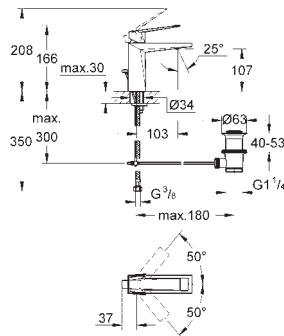

GROHE ALLURE BRILLIANT

Ref. No. Colour Price netto (€)

23 029 000	chrome	597.00
23 029 DC0	supersteel	709.00
23 029 A00	hard graphite	760.00
23 029 AL0	brushed hard graphite	810.00

Allure Brilliant
Single-lever basin mixer 1/2"
M-Size

single hole installation
GROHE SilkMove 28 mm ceramic cartridge
temperature limiter, GROHE StarLight chrome finish
GROHE EcoJoy 5.0 l/min. flow limiter
GROHE QuickFix installation system
spout with integrated mousseur
pop-up waste set 1 1/4"
flexible connection hoses
min. recommended pressure 1.0 bar

23 033 000	chrome	594.00
23 033 DC0	supersteel	709.00
23 033 A00	hard graphite	760.00
23 033 AL0	brushed hard graphite	810.00

ditto, smooth body