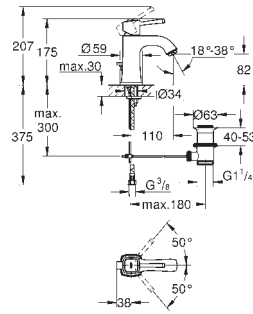

GROHE GRANDERA

Ref. No. Colour Price netto (€)

23 303 000 chrome 360.00
23 303 IGO chrome/gold 466.00

Grandera
Single-lever basin mixer 1/2"
M-Size
single hole installation
GROHE SilkMove 28 mm ceramic cartridge
temperature limiter
GROHE StarLight chrome finish
GROHE EcoJoy technology for less water and perfect flow
GROHE QuickFix installation system
GROHE AquaGuide adjustable mousseur 5.7 l/min
pop-up waste set 1 1/4"
flexible connection hoses
min. recommended pressure 1.0 bar