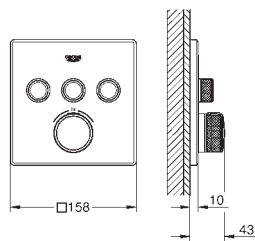

35 600 000 chrome 70.00
GROHE Rapido SmartBox universal rough-in box for concealed installation