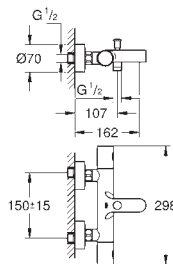

Grohtherm 800 Cosmopolitan
Thermostatic bath mixer 1/2"
wall mounted
GROHE StarLight chrome finish
GROHE MetalGrip ergonomically shaped metal handles
GROHE SafeStop at 38°C
GROHE SafeStop Plus optional temperature limiter at 43°C included
GROHE TurboStat compact cartridge
with wax thermoelement
integrated mixed water shut off
automatic diverter: bath/shower
volume handle with **GROHE EcoButton** (economy
button with individually adjustable economy stop)
ceramic headpart 1/2", 180°
shower bottom outlet 1/2"
mousseur
built-in non return valves
dirt strainers
protected against backflow
S-unions
metal escutcheon
GROHE EcoJoy technology for less water and perfect flow

24 057 001	chrome	146.00
24 057 DC1	supersteel	199.00
24 057 BE1	polished nickel	214.00
24 057 EN1	brushed nickel	228.00
24 057 GL1	cool sunrise	214.00
24 057 GN1	brushed cool sunrise	228.00
24 057 DA1	warm sunset	214.00
24 057 DL1	brushed warm sunset	228.00
24 057 A01	hard graphite	214.00
24 057 AL1	brushed hard graphite	228.00