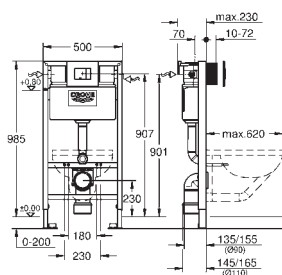

consisting of:

Rapid SL element for WC (38 528 001)
Arena Cosmopolitan flush plate, chrome, vertical installation (38 844 000)
Rapid SL wall brackets (38 558 00M)
including WC set for noise protection (37 131 000)