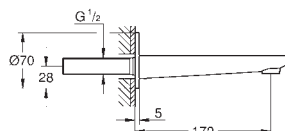

Lineare
Bath spout
wall mounted
GROHE StarLight chrome finish
mousseur
male thread 1/2"
projection 170 mm