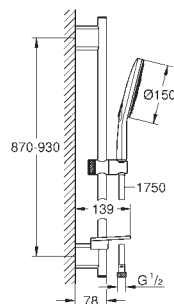

26 594 LS0

moon white

177.00

**Rainshower SmartActive 150
Shower rail set 3 sprays**

consisting of:

hand shower Rainshower SmartActive 150 (26 590)

shower rail 900 mm

with wall holders made of metal

Silverflex shower hose 1750 mm (28 388 000)

GROHE EasyReach tray

GROHE EcoJoy 9,5 l/min flow limiter

GROHE DreamSpray perfect spray pattern

GROHE StarLight finish

GROHE QuickFix Plus adjustable distance between brackets
for adaption to existing drilling holes

GROHE TileFix adjustable depth on upper and lower bracket

SpeedClean anti-lime system

Inner WaterGuide for a longer life

Twistfree to prevent hose from twisting

suitable for instantaneous heater

min. recommended pressure 1.0 bar