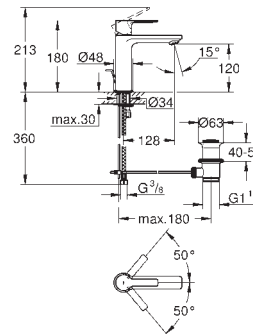

32 114 001 chrome 200.00
32 114 DC1 supersteel 270.00
32 114 AL1 brushed hard graphite 308.00

Lineare
Single-lever basin mixer 1/2"
S-Size
single hole installation
metal lever
GROHE SilkMove 28 mm ceramic cartridge with temperature limiter
GROHE StarLight chrome finish
GROHE EcoJoy SpeedClean mousseur 5.7 l/min
GROHE QuickFix Plus installation system
pop-up waste set 1 1/4"
flexible connection hoses