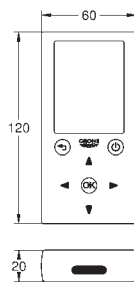

Remote control
for all GROHE one eye infra-red products as of 06/2015
and GROHE Blue Home until 12/2018
monitoring
consumption and usage data
thermal disinfection cycles (infrared faucets)
auto flush cycles (infrared faucets)
cleaning mode cycles (GROHE Blue Home)
filter and CO₂ capacity (GROHE Blue Home)
configuration
cleaning mode on/off
thermal disinfection (infrared faucets)
detection range
shut off delay (infrared faucets)
auto flush (infrared faucets)
filter capacity (GROHE Blue Home)
service
send and save profile
reset to factory or user settings
filter capacity (GROHE Blue Home)
demo mode
error codes (GROHE Blue Home)

3 x 1.5 V AAA DC battery supply