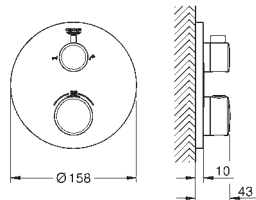

Grotherm
Thermostatic bath tub mixer for 2 outlets
with integrated shut off/diverter valve

set for final installation for
GROHE Rapido SmartBox 35 600 000
GROHE TurboStat compact cartridge
with wax thermostatic element
GROHE StarLight chrome finish
wall escutcheon with **GROHE QuickFix** (covered
escutcheon- and shaft sealing, covered fixing)
metal escutcheon, retroactively 6° adjustable
printed shower and bath symbol
GROHE SafeStop at 38°C
GROHE SafeStop Plus optional temperature limiter at 43°C or 46°C included
GROHE AquaDimmer, integrated shut off/diverter valve
flow performance:
outlet B = 27 l/min
outlet C = 30 l/min
without roughing-in-set

35 600 000 chrome 70.00
GROHE Rapido SmartBox universal rough-in box for concealed installation