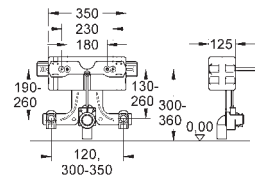

Uniset
Element for bidet with EPS housing
sound-insulating EPS module for
masonry-in with closed surface
rail adaptors for modular fixing
for single or series installation
wall rail with fixing accessories for
single installation
bidet fixing bolts
height adjustable fitting and
outlet connections
HT-outlet bend Ø 50 mm
seal Ø 32 mm
2 variable fitting connections
fixing material for bidet
for on-the-wall installation please order support feet 37 304 000 (sold separately)

38 703 000

*