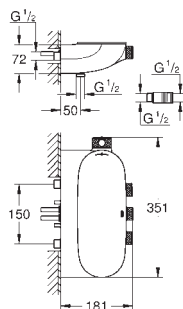

GROHE GROHTHERM SMARTCONTROL

Ref. No. Colour Price netto (€)

34 713 000 chrome 740.00

Grotherm SmartControl
Combi thermostatic shower mixer with 3 valves, exposed/concealed
wall mounted
GROHE CoolTouch no risk of scalding
GROHE StarLight chrome finish
GROHE TurboStat compact cartridge with wax thermoelement
GROHE ProGrip with knurl structure
GROHE SafeStop at 38°C
GROHE SafeStop Plus optional temperature limiter at 43°C included
GROHE EcoJoy technology for less water and perfect flow
GROHE SmartControl push for ON-OFF, turn for volume adjustment from EcoJoy to full flow
exchangeable symbols
GROHE EasyReach shower tray shower bottom outlet 1/2"
multiple outlets can be run simultaneously
protected against backflow

requires concealed body 26 449 000 – to be ordered separately