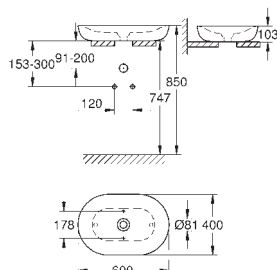

39 608 00H

alpine white

380.00

Essence
Vessel basin 60

without overflow
600 x 400 mm
including fixation set
including ceramic waste, removable cover
non-closable
sanitary ware
PureGuard anti scale coating and anti bacterial glazing