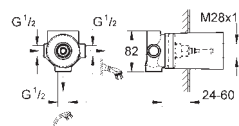

29 706 000 **371.00**

3-way diverter
concealed body, 1/2"
without finishing trim set
wall installation
DR-brass
ceramic discs
connection mixed water 1/2"
2 outlets 1/2"
protection sleeve
installation depth infinitely adjustable
24-60 mm