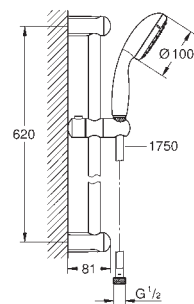

27 924 001 chrome 49.00

Tempesta 100
Shower rail set 1 spray
consisting of:
hand shower (27 923)
shower rail, 600 mm (27 523)
Relaxaflex hose 1750 mm 1/2" x 1/2" (28 154)
GROHE EcoJoy 9,5 l/min flow limiter
GROHE DreamSpray perfect spray pattern
GROHE StarLight chrome finish
SpeedClean anti-lime system
Inner WaterGuide for a longer life
ShockProof silicone ring prevents damages caused by shower falling
suitable for instantaneous heater
min. recommended pressure 1.0 bar

27 853 001 chrome 44.00

ditto, with non-restricted flow