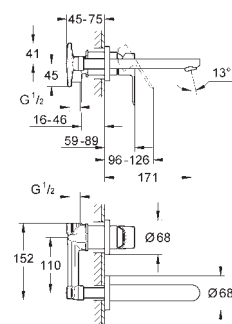

20 474 000

chrome

165.00

BauEdge
Two-hole basin mixer

wall mounted
consisting of:
set for final installation and concealed body
metal lever

GROHE Longlife 35 mm ceramic cartridge
GROHE StarLight chrome finish
mousseur
centre distance 110 mm
projection 171 mm