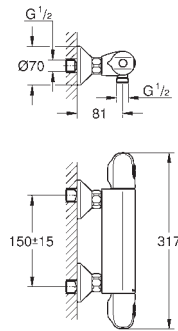

GROHE GROHTHERM 1000

Ref. No.

Colour

Price netto (€)

34 143 003

chrome

237.00

Grotherm 1000

Thermostatic shower mixer 1/2"

wall mounted

GROHE CoolTouch safety housing

GROHE StarLight chrome finish

GROHE MetalGrip ergonomically shaped metal handles

GROHE SafeStop at 38°C

GROHE SafeStop Plus optional temperature limiter at 43°C included

GROHE TurboStat compact cartridge

with wax thermoelement

integrated mixed water shut off

volume handle with GROHE EcoButton (economy

button with individually adjustable economy stop)

ceramic headpart 1/2", 180°

shower bottom outlet 1/2"

built-in non return valves

dirt strainers

protected against backflow

S-unions

metal escutcheon

min. recommended pressure 1.0 bar

GROHE EcoJoy technology for less water and perfect flow

34 155 003

chrome

301.00