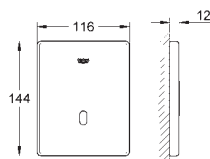

**Tectron Skate Bluetooth
Infra-red electronic for Urinal
for Rapido U**

37 338 000 with transformer 100-240 V AC, 50-60 Hz, 6.75 V DC with infrared sensor and Bluetooth module for bi-directional communication for monitoring, configuration and service purpose

GROHE StarLight finish flow pressure min 0.5 bar operating pressure max 10 bar with Bluetooth 4.0* for wireless data communication bluetooth transmitter frequency: 2.4 GHz for Apple** and Android devices Bluetooth range (max. 10 m) varies depending on used materials and walls between transmitter and receiver

monitoring
password protected products
app detects all Bluetooth products in range
auto flush cycles and timing last auto flush usage per day / 30 days

configuration
detection range and shut off delay
auto flush
cleaning mode
2 on/off timers
identification by name

service
send and save 3 profiles
reset to factory or user settings
CE approved
hard and software version