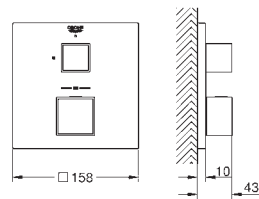

Grotherm Cube
Thermostatic mixer for 1 outlet with shut off valve
set for final installation for
GROHE Rapido SmartBox 35 600 000
GROHE TurboStat compact cartridge
with wax thermoelement
GROHE StarLight chrome finish
wall escutcheon with **GROHE QuickFix** (covered
escutcheon- and shaft sealing, covered fixing)
metal escutcheon, retroactively 6° adjustable
GROHE SafeStop at 38°C
GROHE SafeStop Plus optional temperature limiter at 43°C or 46°C included
built-in non return valves and dirt strainers
ceramic stop valve, 120°
flow performance:
outlet B = 27 l/min
outlet C = 30 l/min
without roughing-in-set

35 600 000 chrome 70.00
GROHE Rapido SmartBox universal rough-in box for concealed installation