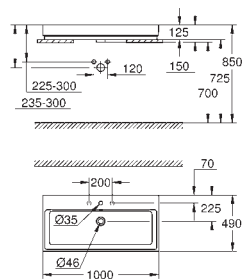

39 475 00H

alpine white

379.00

**Cube Ceramic
Counter top basin 100**

flat back side glazed
1 hole punched, 2 holes pre-punched
with overflow
1000 x 490 mm
including fixation set
sanitary ware
PureGuard anti scale coating and anti bacterial glazing
10 pieces per pallet