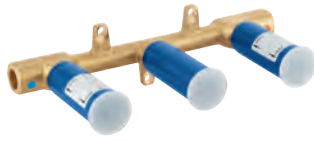

GROHE ATRIO

Ref. No. Colour Price netto (€)

29 025 002 **216.00**

Two-handle basin mixer concealed body, 1/2"
for 3-hole wash-basin mixer
wall installation
without finishing trim set
Installation depth 43 - 85 mm
DR-brass
installation device
allows for waterproofing of wall construction surrounding the concealed body
with sealing sleeve