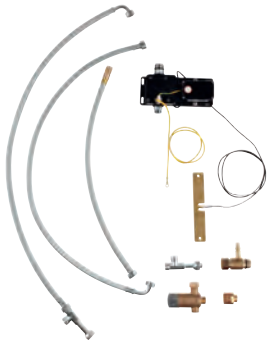

GROHE FOOTCONTROL

Ref. No.

Colour

Price netto (€)

30 309 000

215.00

FootControl Retro-fit set

Foot control: activation of water via contact with sensor
battery supply 6 V lithium-battery, type CR-P2

CE approved
solenoid valve

fixed value mixing valve

automatically safety stop after 60 sec. (factory set)

type of protection IP 44

upgrade set for GROHE pull-out kitchen faucets

not suitable for combination with open water heater (SKUs 32 555 000,
31 397 000, 32 511 000, 31 127 002, 33 984 002, 31 180 000, 30 194 000/DC0,
31 179 000, 31 132 001