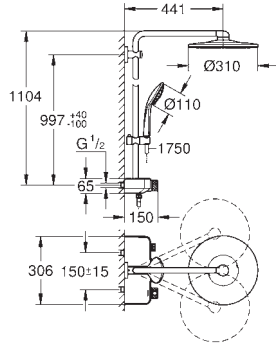

Ref. No. Colour Price netto (€)

26 507 000	chrome	945.00
26 507 LSO	moon white	1,040.00
26 507 DC0	supersteel	1,390.00
26 507 AL0	brushed hard graphite	1,660.00

Euphoria SmartControl System 310 Duo

Shower system with thermostat for wall mounting

consisting of:

horizontal 450 mm shower arm
upper bracket adjustable for minimal adaption to existing drilling holes
exposed SmartControl thermostat

allows change between:

head shower Rainshower SmartActive 310
GROHE PureRain and Centered Jet spray
hand shower Euphoria 110 Massage, spray plate white

3 spray patterns:

Rain, SmartRain, Massage

adjustable in height with gliding element
Silverflex shower hose 1750 mm (28 388 000)

GROHE DreamSpray perfect spray pattern

GROHE StarLight chrome finish

GROHE CoolTouch no risk of scalding

GROHE TurboStat compact cartridge

with wax thermosteement

GROHE ProGrip with knurl structure

GROHE EcoJoy technology for less water and perfect flow

- GROHE SafeStop at 38°C

GROHE SafeStop Plus optional temperature limiter at 43°C included

GROHE SmartControl push for ON-OFF, turn for

volume adjustment from EcoJoy to full flow

integrated **GROHE EasyReach** shower tray

SpeedClean anti-lime system

Inner WaterGuide for a longer life

Twistfree to prevent hose from twisting

suitable for instantaneous heaters

from 18 kW/h

minimum flow rate 7 l/min.

min. recommended pressure 1.0 bar