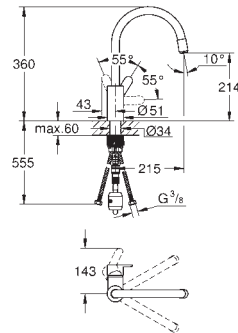

31 126 004

chrome

197.00

Eurostyle Cosmopolitan
Single-lever sink mixer 1/2"
high spout

single hole installation
GROHE StarLight chrome finish
GROHE SilkMove 35 mm ceramic cartridge
GROHE EasyDock guarantees easy retraction and smooth docking back to the starting position
GROHE Zero separated inner water ways - lead and nickel free
pull out mousseur
adjustable flow rate limiter
swivel tubular spout
swivel area 360°
protected against backflow
flexible connection hoses
GROHE QuickFix rapid installation system