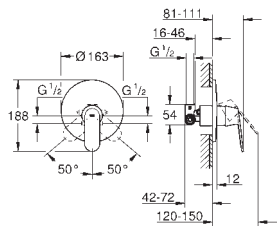

Eurosmart Cosmopolitan

Single-lever shower mixer 1/2"

wall installation

GROHE SilkMove 46 mm ceramic cartridge

GROHE StarLight chrome finish

consisting of:

set for final installation

concealed body 33 962 000

adjustable flow rate limiter

adjustable minimum flow rate

approx. 2.5 l/min

metal lever

escutcheon- and shaft-sealing

metal escutcheon

screwed

optional temperature limiter

32 879 000

chrome

149.00