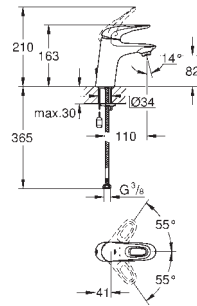

Ref. No. Colour Price netto (€)

33 557 003 **chrome** **103.00**

Eurostyle
Single-lever basin mixer 1/2"
S-Size
single hole installation
loop metal lever
GROHE SilkMove 35 mm ceramic cartridge
adjustable flow rate limiter
with temperature limiter
GROHE StarLight chrome finish
GROHE EcoJoy mousseur 5.7 l/min
GROHE QuickFix rapid installation system
retractable chain
flexible connection hoses