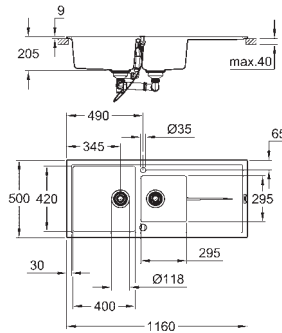

GROHE COMPOSITE SINKS

Ref. No.

Colour

Price netto (€)

31 643 AT0
31 643 AP0

granite gray
granite black

299.17
299.17

K400

Composite sink with drainer
model: K400 80-C 116/50 1.5 rev
mounting type: standard built-in
material: quartz composite

GROHE Whisper

min. cabinet size: 800 mm
dimensions: 1160 x 500 mm
1 bowl: 400 x 420 x 205 mm
2 bowl: 295 x 295 x 205 mm
outer radius: R6, inner bowl radius: R10

GROHE QuickFix installation system

sink mountable left or right
cut-out: 1140 x 480 mm
drainer: automatic waste fitting
accessories included: automatic waste fitting,
waste kit, basket strainer waste, mounting set
amount of fasteners included (top mount): 10