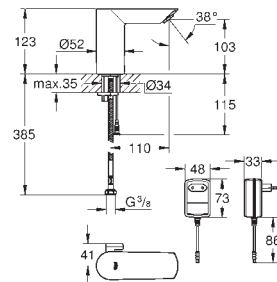

Bau Cosmopolitan E
Infra-red electronic basin mixer 1/2"
with mixing device and temperature limiter
with infrared sensor for bi-directional communication
for monitoring, configuration and service purpose
with plug transformer 100-230 V AC, 50-60 Hz, 6 V DC
GROHE StarLight chrome finish
GROHE EcoJoy mousseur 5.7 l/min
GROHE Zero separated inner water ways - lead and nickel free
body made of composite polymer
flexible connection hoses
non-return valve
dirt strainers
with integrated solenoid valve
rapid installation system
7 pre-set programs:
auto flush
thermal disinfection
cleaning mode
additional functions and precise settings
by remote control 36 407
CE approved
acoustic group I in accordance with DIN 4109

SPECIAL FITTINGS