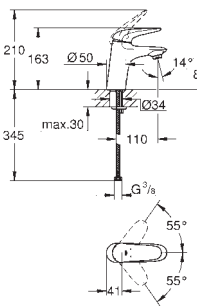

23 715 003 **chrome** **110.00**

Eurostyle
Single-lever basin mixer 1/2"
S-Size
single hole installation
solid metal lever
GROHE SilkMove 35 mm ceramic cartridge
adjustable flow rate limiter
with temperature limiter
GROHE StarLight chrome finish
GROHE EcoJoy mousseur 5.7 l/min
GROHE QuickFix rapid installation system
smooth body
flexible connection hoses