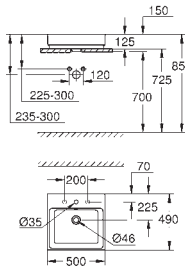

39 478 00H

alpine white

167.00

Cube Ceramic Counter top basin 50
flat back side glazed
1 hole punched, 2 holes pre-punched
with overflow
500 x 490 mm
including fixation set
sanitary ware
PureGuard anti scale coating and anti bacterial glazing
18 pieces per pallet