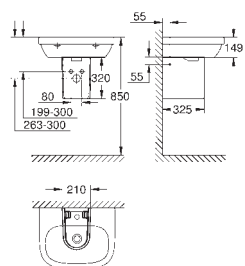

39 325 000

alpine white

46.00

Euro Ceramic Semi pedestal for hand rinse basin
invisible fixation set
sanitary ware
suitable for hand rinse basins 39 324 000/39 324 00H
30 pieces per pallet