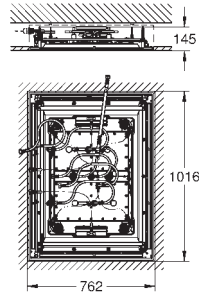

GROHE HEAD AND SIDE SHOWERS

Ref. No. Colour Price netto (€)

26 373 001 chrome 19,900.00

Rainshower F-Series 40" AquaSymphony
Ceiling shower 6+ sprays with light
1016 mm x 762 mm x 145 mm
material: metal
minimum flow rate 25 l/min
min. recommended pressure 3.0 bar
1 x AquaCurtain
1 x Pure XL spray
1 x 2 mist spray
2 x GROHE PureRain spray 400 x 190 mm
2 x XL Waterfall (separately controlled)
1 x 4 Bokoma Spray with adjustment angle 20° and combinations
full spectrum LED: soft light with changing rainbow colours
individually adjustable: permanent lighting with colour selection
power supply for light 12 V DC
CE approved
SpeedClean anti-lime system
GROHE DreamSpray perfect spray pattern
GROHE StarLight finish

requires rough-in set (26 376 001), F-digital Deluxe base unit box (26 376 000), Bluetooth unit (36 371 000) and various cable connections – all to be ordered separately due to individualised installation

The ceiling construction must be appropriate for the static requirement of the product (total product weight > 70 kg). Ceiling shower has to be controlled by 8 outlets + 1 hand shower outlet and the performance of the waste must be of sufficient size (> 100 l/min). For detailed planning please see separate planning & installation guide before start.

recommendation: configuration with Grohtherm SmartControl
3 x Grohtherm SmartControl (29 126 000)
3 x GROHE Rapido SmartBox (35 600 000)
1 x Euphoria Cube Stick wall holder set 1 spray (26 405 000)

this product contains built-in LED lamps, which cannot be changed: energy efficiency class: A++

26 376 001 chrome 1,890.00

Rainshower F-Series 40"
Roughing-in set
for use with Rainshower F-Series 40" AquaSymphony ceiling shower
1000 mm x 745 mm x 152 mm
min. installation depth: 167 mm
waterways: brass
1/2" connections