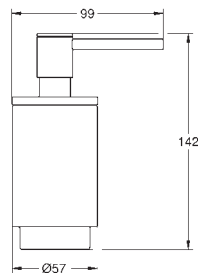

41 028 000	chrome	44.99
41 028 DC0	supersteel	62.91
41 028 BE0	polished nickel	67.49
41 028 EN0	brushed nickel	72.08
41 028 GL0	cool sunrise	67.49
41 028 GN0	brushed cool sunrise	72.08
41 028 DA0	warm sunset	67.49
41 028 DL0	brushed warm sunset	72.08
41 028 A00	hard graphite	67.49
41 028 AL0	brushed hard graphite	72.08

Selection

Soap dispenser

material: glass / metal
filling quantity 130 ml
fits in the following holder:
41 027

GROHE StarLight chrome finish