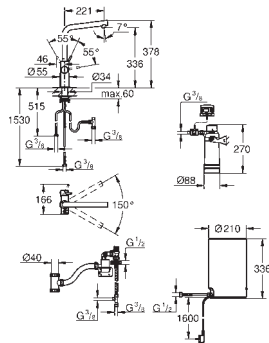

GROHE Red filter set

for protection of the boiler from limescale

capacity 600 l at 20° dKH

5 phase filter

flow rate measuring unit