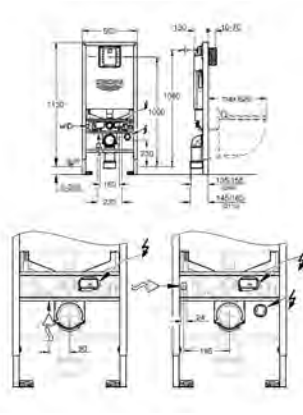

39 596 000

221.00

Rapid SLX

Element for WC, 1.13 m installation height with integrated socket and shower toilet connection

with flushing cistern GD 2, 6 - 9 l

with integrated power socket
ready for shower toilets (water)
small revision shaft for small flush plates
for on-the-wall installations or studded walls
powder coated steel frame, self-supporting
for dry-cladding, completely pre-assembled
with fixed connections
quick adjustment, lockable
fixing material
TÜV approved
2 WC fixing bolts
fixing device for ceramic
distance of fixing bolts 180/230 mm
outlet bend Ø 90 mm
depth adjustable
reducer Ø 90/110 mm
inlet and outlet connecting set

flushing cistern GD 2, 3 - 6 l, containing following features:

adjustment ex factory 6 l and 3 l
pneumatic discharge valve offering 3 modes of operation: dual flush or start/stop or single flush
water supply from right, back or top
low noise (group I acc. to German Noise Specification)
fully insulated against condensation
1/2" water supply connection including integrated angle valve and push fit flexible hose union
no tools required for the installation
of the inspection shaft incl. protection during construction phase
for vertical use

including flow manager
reduces flow of the flush
prevents overflow in rimless toilets
easy flow regulation via inspection shaft without removing the valves
for on-the-wall installation please order wall brackets 38 558 00M (sold separately)
for mounting of flush plates 156 x 197 mm please order revision shaft 66 791 000 (sold separately)