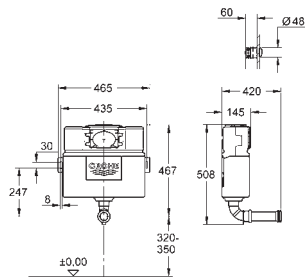

38 691 000

155.00

**Eau2
WC flushing cistern 0.82 m
6 l / 3l**

Dual Flush
low noise filling valve
6 l flush
concealed installation
0.82 m installation height
water supply from left/right or back
connection from left / right or back
non-interruptible flush cycle
front or top single 6 l only flush
water supply from left/right or top
low noise (group I acc. to German Noise Specification)
insulated against condensation
415 x 410 x 360 mm
with angle stop valve 1/2" and flush pipe
1/2" water supply connection
angle valve 1/2"
fixing brackets
flush pipe
without wall plate/actuation
protecting block
min. recommended static pressure 0.2 bar
air button
front or top actuation
extended hose length for flexibility when positioning the actuation
sleek and minimal styling allows the button to be fitted in any 360degree orientation
GROHE EcoJoy technology for less water and perfect flow