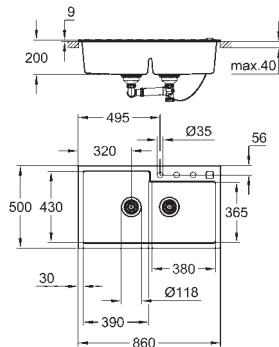

K500

Composite sink

model: K500 90-C 86/50 2.0 rev

mounting type: standard built-in

material: quartz composite

GROHE Whisper

min. cabinet size: 900 mm

dimensions: 860 x 500 mm

1 bowl: 390 x 430 x 200 mm

2 bowl: 380 x 365 x 200 mm

outer radius: R3, inner bowl radius: R10

GROHE QuickFix installation system

sink mountable left

cut-out: 840 x 480 mm

drainer: automatic waste fitting

accessories included: automatic waste fitting,

waste kit, basket strainer waste, mounting set

amount of fasteners included (top mount): 10