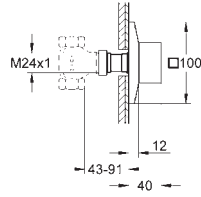

GROHE ALLURE BRILLIANT

Ref. No.

Colour

Price netto (€)

19 796 000
19 796 DC0
19 796 A00
19 796 AL0

chrome
supersteel
hard graphite
brushed hard graphite

167.00
234.00
250.00
267.00

Allure Brilliant

Concealed valve exposed part

set for final installation for

29 032 000 (preassembled headpart 1/2")

29 068 000 (preassembled ceramic headpart 1/2" -

not to be used for the main line shut-off)

35 028 000

GROHE StarLight chrome finish

installation depth infinitely adjustable

43 - 91 mm