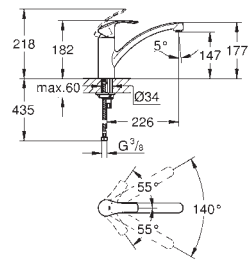

33 281 002 chrome 119.00
33 281 DC2 supersteel 126.00

Eurosmart
Single-lever sink mixer 1/2"
low spout
single hole installation
GROHE StarLight finish
GROHE SilkMove 35 mm ceramic cartridge
integrated temperature limiter
adjustable flow rate limiter
swivel cast spout
swivel area 140°
GROHE Zero separated inner water ways - lead and nickel free
mousseur with coin slot for tool free replacement
flexible connection hoses
rapid installation system
min. recommended pressure 1.0 bar

33 281 20E chrome 97.00
ditto, with GROHE EcoJoy 5.7 l/min. flow limiter