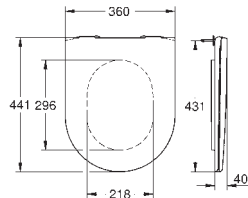

39 577 000 alpine white 106.00

Essence
WC seat soft close
with lid
quick release function
detachable
material: Duroplast
including fixation set
compatible with all Essence bowls
7 pieces per master carton