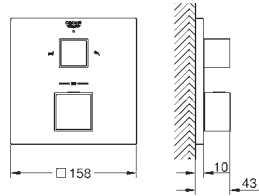

GROHE GROHTHERM 2 HANDLE TRIM SETS

Ref. No. Colour Price netto (€)

24 155 000	chrome	469.00
24 155 DC0	supersteel	642.00
24 155 AL0	brushed hard graphite	734.00

Grotherm Cube
Thermostatic bath tub mixer for 2 outlets
with integrated shut off/diverter valve

set for final installation for
GROHE Rapido SmartBox 35 600 000
GROHE TurboStat compact cartridge
with wax thermostatic element
GROHE StarLight chrome finish
wall escutcheon with **GROHE QuickFix** (covered
escutcheon- and shaft sealing, covered fixing)
metal escutcheon, retroactively 6° adjustable
printed shower and bath symbol
GROHE SafeStop at 38°C
GROHE SafeStop Plus optional temperature limiter at 43°C or 46°C included
GROHE AquaDimmer, integrated shut off/diverter valve
flow performance:
outlet B = 27 l/min
outlet C = 30 l/min
without roughing-in-set

35 600 000	chrome	70.00
GROHE Rapido SmartBox universal rough-in box for concealed installation