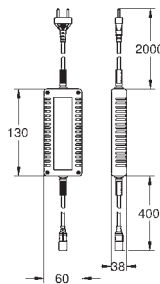

42 429 000

114.00

GROHE F-digital Deluxe Power supply base unit box

power supply for base unit box (26 374 000 or 36 397 000)
each power supply for 2 light/sound modules (36 359 000) or 1 ceiling shower with integrated light (27 865 000)
total 2 power supplies max (8 devices max.) can be connected to the base unit box
with one power supply 4 devices (light/sound modules) can be driven

- ceiling shower with integrated light (27 865 000): 4 devices
- per light module: 1 device
- per sound module: 1 device

input voltage: 90-240 V AC, 50-60 Hz
output voltage: 12 V DC
CE approved