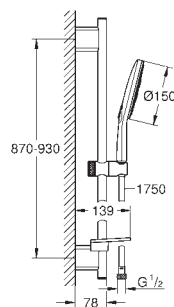

26 593 000

chrome

176.00

**Rainshower SmartActive 150
Shower rail set 3 sprays**

consisting of:

hand shower Rainshower SmartActive 150 (26 553)

shower rail 900 mm

with wall holders made of metal

Silverflex shower hose 1750 mm (28 388 000)

GROHE EasyReach tray

GROHE DreamSpray perfect spray pattern

GROHE StarLight chrome finish

GROHE QuickFix Plus adjustable distance between brackets
for adaption to existing drilling holes

GROHE TileFix adjustable depth on upper and lower bracket

SpeedClean anti-lime system

Inner WaterGuide for a longer life

Twistfree to prevent hose from twisting

suitable for instantaneous heater

min. recommended pressure 1.0 bar