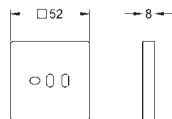

27 933 000

chrome

200.00

Euphoria Cube

Compensation disc

for Euphoria Cube shower systems (Cube brackets)
GROHE StarLight chrome finish