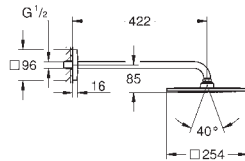

26 259 000 chrome 465.00

Rainshower F-Series 10" 254 x 254
Head shower set 422 mm, 1 spray
consisting of:
head shower Rainshower F-Series 10" (27 271 000)
1 spray:
Rain
shower arm Rainshower square 422 mm (26 145 000)
GROHE DreamSpray perfect spray pattern
GROHE StarLight chrome finish
SpeedClean anti-lime system
DropStop no afterdripping from the horizontal
shower head after closing the valve
suitable for instantaneous heater

26 070 000 chrome 471.00

ditto, with GROHE EcoJoy 9.5 l/min flow limiter

26 060 000 chrome 413.00

ditto, with non-restricted flow