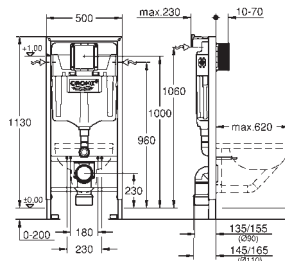

GROHE RAPID SL FOR WC

Ref. No.

Colour

Price netto (€)

38 536 001

295.00

Rapid SL

Element for WC, 1.13 m installation height with flushing cistern GD 2, 6 - 9 I

for on-the-wall installations or studded walls
powder coated steel frame, self-supporting
for dry-cladding, completely pre-assembled
with fixed connections
quick adjustment, lockable
fixing material
TÜV approved
2 WC fixing bolts
fixing device for ceramic
WC ceramics with small bearing area (less than 205 mm)
require additional accessory 38 779 000
distance of fixing bolts 180/230 mm
outlet bend Ø 90 mm
depth adjustable
reducer Ø 90/110 mm
inlet and outlet connecting set

flushing cistern GD 2, 6 - 9 I, containing following features:

adjustment ex factory 6 l and 3 l
pneumatic discharge valve offering 3 modes of operation: dual flush or start/stop or single flush
water supply from left/right or back
low noise (group I acc. to German Noise Specification)
insulated against condensation
1/2" water supply connection including integrated angle valve and push fit flexible hose union
no tools required for the installation
of the inspection shaft incl. protection during construction phase
for vertical or horizontal use

including wall brackets 38 558 00M for on-the-wall installation
for mounting of small flush plates please order revision shaft 40 911 000 (sold separately)

38 539 001

185.00

Rapid SL

Element for WC, 1.13 m installation height with flushing cistern GD 2, 6 - 9 I

for on-the-wall installations or studded walls
powder coated steel frame, self-supporting
for dry-cladding, completely pre-assembled
with fixed connections
quick adjustment, lockable
fixing material
TÜV approved
2 WC fixing bolts
fixing device for ceramic
WC ceramics with small bearing area (less than 205 mm)
require additional accessory 38 779 000
distance of fixing bolts 180/230 mm
outlet bend Ø 90 mm
depth adjustable
reducer Ø 90/110 mm
inlet and outlet connecting set