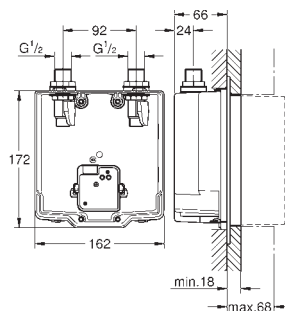

36 339 001

199.00

**Eurosmart Cosmopolitan E
Concealed mounting box
with mixture**

wall installation
suitable for IR-sets for final installation
2 stop valves
housing with mixing device
non-return valve
connection housing for power supply
suitable for
36 315 000, 36 412 000, 36 376 000
allows for waterproofing of wall construction surrounding the concealed body
with sealing sleeve

SPECIAL FITTINGS