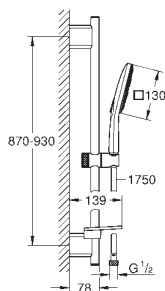

GROHE RAINSHOWER SMARTACTIVE

Ref. No.

Colour

Price netto (€)

26 586 000

chrome

148.00

**Rainshower SmartActive 130 Cube
Shower rail set 3 sprays**

consisting of:
hand shower Rainshower SmartActive 130 Cube (26 550)
shower rail 900 mm
with wall holders made of metal
Silverflex shower hose 1750 mm (28 388 000)
GROHE EasyReach tray
GROHE DreamSpray perfect spray pattern
GROHE StarLight chrome finish
GROHE QuickFix Plus adjustable distance between brackets
for adaption to existing drilling holes
GROHE TileFix adjustable depth on upper and lower bracket
SpeedClean anti-lime system
Inner WaterGuide for a longer life
Twistfree to prevent hose from twisting
suitable for instantaneous heater
min. recommended pressure 1.0 bar