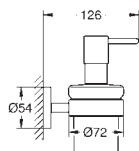

40 448 001	chrome	39.16
40 448 DC1	supersteel	54.58
40 448 EN1	brushed nickel	62.49

Essentials

Soap dispenser with holder

material: glass / metal
filling quantity 160 ml
consisting of:
holder (40 369 001)
soap dispenser (40 394 001)
concealed fastening

GROHE StarLight chrome finish

suitable for screwing (including screws and dowels) or gluing (glue 40 915 000 sold separately)