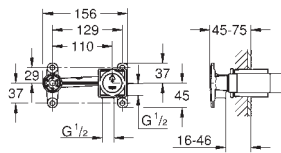

Single-lever mixer 1/2", concealed body
for 2-hole basin mixers
wall installation
without finishing trim set
GROHE SilkMove 35 mm ceramic cartridge
adjustable flow rate limiter
installation depth 45 to 75 mm
DR-brass
installation device

23 138 000	chrome	219.00
23 138 DC0	supersteel	260.00
23 138 AL0	brushed hard graphite	297.00