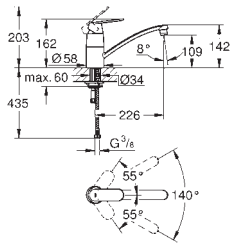

32 842 000

chrome

133.00

Eurosmart Cosmopolitan
Single-lever sink mixer 1/2"
low spout
single hole installation
GROHE StarLight finish
GROHE SilkMove 35 mm ceramic cartridge
mousseur
adjustable flow rate limiter
swivel tubular spout
swivel area 140°
flexible connection hoses
rapid installation system