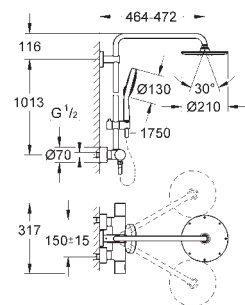

GROHE RAINSHOWER SYSTEM

Ref. No. Colour Price netto (€)

27 469 000 chrome 1,130.00

Rainshower F-Series System 254
Shower system with thermostat for wall mounting
consisting of:
horizontal swivable 450 mm shower arm
exposed thermostat with
Aquadimmer function
allows change between:
head shower Rainshower F-Series 254 (27 285 000)
material: metal
with ball joint, rotation angle $\pm 20^\circ$
hand shower Sena (28 341 000)
adjustable in height with gliding element (12 140 000)
metal shower hose 1750 mm
GROHE EcoJoy 9,5 l/min flow limiter
GROHE TurboStat
GROHE SafeStop at 38°C
GROHE SafeStop Plus optional temperature limiter at 43°C included
GROHE CoolTouch
GROHE DreamSpray perfect flow
GROHE StarLight chrome finish
SpeedClean anti-lime system
Inner WaterGuide for a longer life
suitable for instantaneous heaters
from 18 kW/h
minimum flow rate 7 l/min.

27 569 000 chrome 1,180.00
ditto, with non-restricted flow

27 032 001 chrome 994.00

Rainshower System 210
Shower system with thermostat for wall mounting
consisting of:
horizontal swivable 450 mm shower arm
exposed thermostat with
Aquadimmer function
allows change between:
metal head shower Rainshower Cosmopolitan 210 (28 368 000)
with ball joint, rotation angle $\pm 15^\circ$
hand shower Sena (28 034 000)
adjustable in height with gliding element (12 140 000)
metal shower hose 1750 mm (27 178)
GROHE SafeStop at 38°C
GROHE SafeStop Plus optional temperature limiter at 43°C included
GROHE CoolTouch no risk of scalding
GROHE StarLight chrome finish
SpeedClean anti-lime system
Inner WaterGuide for a longer life
suitable for instantaneous heaters
from 18 kW/h
minimum flow rate 7 l/min.
min. recommended pressure 1.0 bar

27 967 000 chrome 875.00