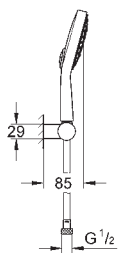

27 741 000 chrome 161.00

**Power&Soul Cosmopolitan 130
Wall holder set 4+ sprays**

consisting of:
Hand shower Power&Soul Cosmopolitan 130 (27 664 000)
wall shower holder, adjustable (27 055)
Silverflex shower hose 1750 mm (28 388 000)
GROHE EcoJoy 9,5 l/min flow limiter
GROHE DreamSpray perfect spray pattern
GROHE StarLight chrome finish
SpeedClean anti-lime system
Inner WaterGuide for a longer life
Twistfree to prevent hose from twisting
suitable for instantaneous heater
min. recommended pressure 1.0 bar

27 765 000 chrome 152.00
27 765 000 brushed nickel *

**Power&Soul Cosmopolitan 190
Head shower 4+ sprays**

GROHE Rain O², Rain, Bokoma Spray, Jet
Ø 190 mm
GROHE EcoJoy 9,5 l/min flow limiter
GROHE DreamSpray perfect spray pattern
GROHE One-click showering
spray selection via push of a button
GROHE StarLight chrome finish
SpeedClean anti-lime system
Inner WaterGuide for a longer life
suitable for instantaneous heater
min. recommended pressure 1.0 bar