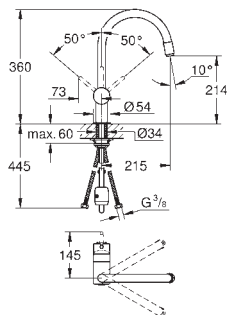

Minta
Single-lever sink mixer 1/2"
C-spout
single hole installation
GROHE StarLight finish
GROHE SilkMove 46 mm ceramic cartridge
pull out mousseur
adjustable flow rate limiter
swivel tubular spout
swivel area 360°
protected against backflow
flexible connection hoses
rapid installation system
min. recommended pressure 1.0 bar

32 918 00E

chrome

228.00

with GROHE EcoJoy 5.7 l/min. flow limiter