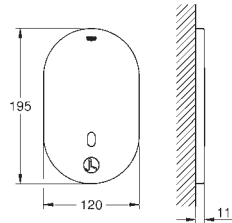

GROHE BLUETOOTH MONITORING

Ref. No.

Colour

Price netto (€)

36 415 000

chrome

576.00

**Eurosmart Cosmopolitan E Bluetooth
Infra-red electronic for concealed shower thermostat**

with infrared sensor and Bluetooth module for bi-directional communication for monitoring, configuration and service purpose for concealed installation box 36 416 001

GROHE StarLight chrome finish chrome escutcheon with Bluetooth 4.0* for wireless data communication for Apple** and Android devices Bluetooth range (max. 10 m) varies depending on used materials and walls between transmitter and receiver

monitoring
password protected products
app detects all Bluetooth products in range
auto flush cycles and timing last auto flush usage per day / 30 days
thermal disinfection cycles and timings last disinfection

configuration
shut off delay
auto flush
thermal disinfection
cleaning mode
2 on/off timers
identification by name

service
send and save 3 profiles
reset to factory or user settings
hard and software version
CE approved

36 416 001

566.00