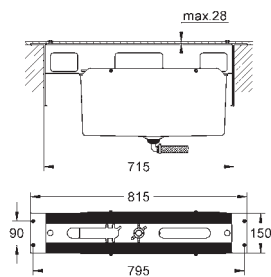

Allure Brilliant
4-hole single-lever bath combination
 GROHE SilkMove 46 mm ceramic cartridge
 GROHE StarLight chrome finish
 consisting of:
 pre-assembled spout fixing
 single lever mixer operating element
 bath spout with integrated mousseur
 diverter bath/shower
 hand shower Euphoria Cube+ 6.6 l/min
 metal shower hose 2000 mm
 flexible connection hoses
 connection for shower hose
 protected against backflow
 for use with (29 037 000)