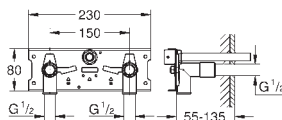

**Eurosmart Cosmopolitan E
Thermostatic 230 V connection set**

fitting support

2 fitting connections 1/2"

power supply connector

wall installation

for use with Eurosmart Cosmopolitan E thermostat 230 V

SPECIAL FITTINGS