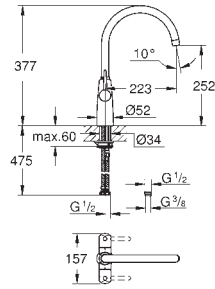

Ref. No.

Colour

Price netto (€)

30 189 000

chrome

279.00

Ambi
Sink mixer
single hole installation
GROHE StarLight finish
ceramic headparts 1/2", 90°
mousseur
swivel tubular spout
selectable swivel area : 0° / 150° / 360°
with lever handles
no backsplash, lever opens to the front
flexible connection hoses
rapid installation system
min. recommended pressure 0.4 bar