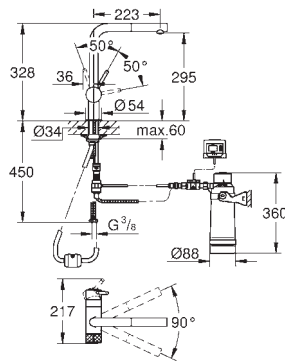

30 393 000

chrome

696.00

**GROHE Blue Pure Minta
Starter Kit**

consisting of:

GROHE Blue single-lever sink mixer
with filter function

single hole installation

L-spout

pull out mousseur

separate handle for filtered water

headpart 1/2"

GROHE StarLight chrome finish

GROHE SilkMove 46 mm ceramic cartridge

swivel tubular spout

swivel area 90°

separate inner water ways for filtered

and non-filtered water

flexible connection hoses

GROHE Blue filter head

GROHE Blue Ultrasafe filter for bacteria filtration and premium taste

capacity 3000 l

flow meter for filter lifetime measurement including 2 x AA batteries