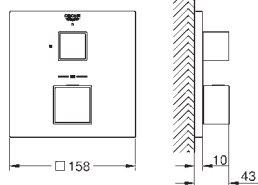

Grotherm Cube
Thermostatic mixer for 1 outlet with shut off valve
set for final installation for
GROHE Rapido SmartBox 35 600 000
GROHE TurboStat compact cartridge
with wax thermoelement
GROHE StarLight chrome finish
wall escutcheon with **GROHE QuickFix** (covered
escutcheon- and shaft sealing, covered fixing)
metal escutcheon, retroactively 6° adjustable
GROHE SafeStop at 38°C
GROHE SafeStop Plus optional temperature limiter at 43°C or 46°C included
built-in non return valves and dirt strainers
ceramic stop valve, 120°
flow performance:
outlet B = 27 l/min
outlet C = 30 l/min
without roughing-in-set

35 600 000 chrome 70.00
GROHE Rapido SmartBox universal rough-in box for concealed installation

24 154 000 chrome 469.00
24 154 DC0 supersteel 642.00
24 154 AL0 brushed hard graphite 734.00