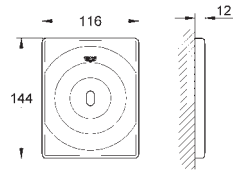

GROHE ELECTRONIC ACTUATIONS FOR URINAL

Ref. No.

Colour

Price netto (€)

37 336 001

chrome

463.00

Tectron Surf

Infra-red electronic for Urinal

with infrared sensor for bi-directional communication for monitoring, configuration and service purpose with transformer 100-230 V AC, 50-60 Hz, 6 V DC cartridge with solenoid valve and dirt strainer
front plate 116 x 144 mm
flow pressure min 0.5 bar
operating pressure max 10 bar
infra-red control
7 pre-set programs:
auto flush
cleaning mode
pre-flush on/off
additional functions and precise settings
by remote control 36 407
adjustable flow time by hand or remote
**set for final installation
for Rapido U**
CE approved

37 337 001

chrome

463.00