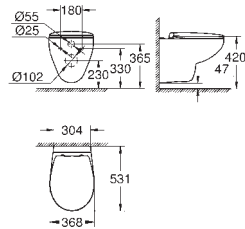

39 351 000

alpine white

122.00

**Bau Ceramic
Wall hung WC set**
WC seat and lid with soft close feature
for concealed cistern
wash down
rimless
horizontal outlet
flush volume 6/3 l
sanitary ware
12 pieces per pallet