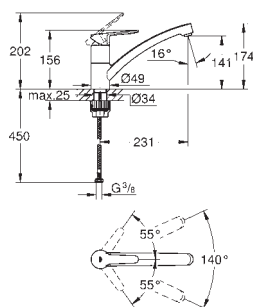

31 680 000

chrome

72.00

BauEco
Single-lever sink mixer 1/2"
low spout

single hole installation

GROHE StarLight chrome finish

GROHE Longlife 35 mm ceramic cartridge

GROHE Zero separated inner water ways - lead and nickel free

swivel tubular spout

swivel area 140°

mousseur with coin slot for tool free replacement

flexible connection hoses

GROHE QuickFix Plus ultra fast and simple installation - no tools needed

min. recommended pressure 1.0 bar