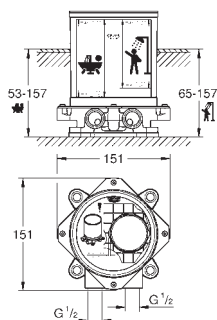

45 984 001		452.00

Rough-in set 1/2"
for floor-mounted bath mixers/spouts and shower mixers
without finishing trim set
installation plate with 360° horizontal and 3° vertical adjustment
installation depth 53-157 mm for bath mixers/
spouts, depth compensation 104 mm
installation depth 65-157 mm for shower
mixers, depth compensation 92 mm
two 1/2" female connections (hot/cold supplies)
flushing plug
gasket
fixing material