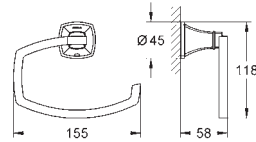

40 625 000	chrome	137.49
40 625 IGO	chrome/gold	182.50
40 625 ENO	brushed nickel	224.17

Grandera
Toilet paper holder
without cover
material: metal
concealed fastening
GROHE StarLight chrome finish