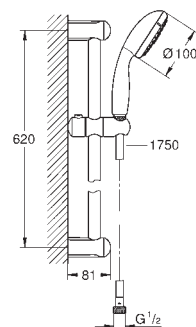

27 645 001 chrome 61.00

Tempesta 100
Shower rail set 4 sprays
consisting of:
hand shower (28 421)
shower rail, 600 mm (27 523)
Relaxaflex hose 1750 mm 1/2" x 1/2" (28 154)
GROHE EcoJoy 9,5 l/min flow limiter
GROHE DreamSpray perfect spray pattern
GROHE StarLight chrome finish
SpeedClean anti-lime system
Inner WaterGuide for a longer life
ShockProof silicone ring prevents damages caused by shower falling
suitable for instantaneous heater
min. recommended pressure 1.0 bar

27 795 001 chrome 60.00
ditto, with non-restricted flow

SHOWERS