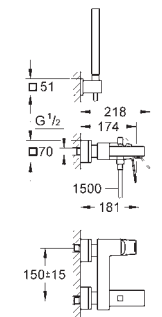

23 140 000 chrome 290.00
23 140 DC0 supersteel *
23 140 AL0 brushed hard graphite 392.00

Eurocube
Single-lever bath mixer 1/2"
wall mounted
metal lever
GROHE SilkMove 46 mm ceramic cartridge
GROHE StarLight chrome finish
adjustable flow rate limiter
automatic diverter: bath/shower
mousseur
integrated non-return valve in the shower outlet 1/2"
covered S-unions
protected against backflow
optional temperature limiter ref. no. 46 375 000