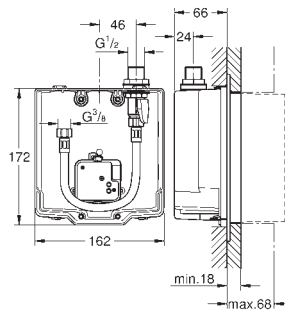

Euroeco Cosmopolitan E

Concealed mounting box

wall installation

for installation with pre-mixed or cold water

suitable for IR-sets for final installation

stop valve

connection housing for power supply

suitable for

36 410 000, 36 334 SD0, 36 335 SD0, 36 273 000

allows for waterproofing of wall construction surrounding the concealed body with sealing sleeve

36 336 001

289.00