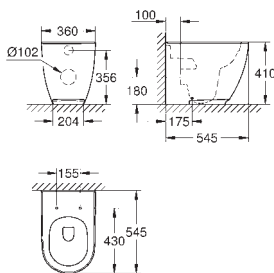

39 573 00H **alpine white** 262.00

Essence Floor standing back to wall WC
universal trap for horizontal and vertical outlet
back to wall
for concealed cistern
rimless
flush volume 3/4.5 l
including fixation set
sanitary ware
fully skirted with invisible fixation
PureGuard anti scale coating and anti bacterial glazing
compatible with seat and cover 39 576 000 (standard) or 39 577 000 (soft close)
8 pieces per pallet