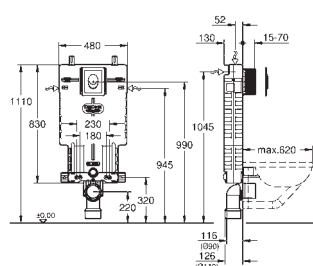

38 723 001

chrome

204.00

Uniset

2-in-1 set for WC with flushing cistern GD 2, 6 - 9 l

consisting of:
Uniset element for WC (38 643 001)
Skate Air flush plate, chrome, vertical installation (38 505 000)