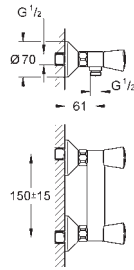

GROHE COSTA S

Ref. No.

Colour

Price netto (€)

26 317 001

chrome

93.00

Costa S
Shower mixer 1/2"
wall mounted
metal handles
heat-insulated
screwable
Carbodur headpart
shower connection 1/2"
S-unions
GROHE StarLight chrome finish