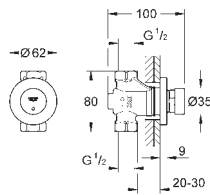

36 268 000

chrome

100.00

**Euroeco Cosmopolitan T
Self-closing gate valve 1/2"**

for concealed installation
for cold or premixed water
marking: blue/red

GROHE StarLight chrome finish

3 adjustable flow times: short - medium - long
(factory setting: medium), approx. 7, 15, 30 sec
(pressure dependent)

min. recommended pressure 1.0 bar