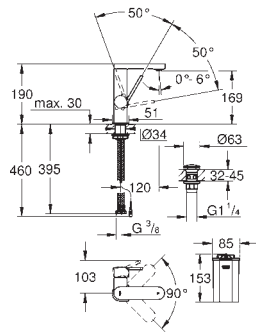

	Ref. No.	Colour	Price netto (€)
 	19 910 000	chrome	52.00
	<p>Eurocube Volume Control Trim for GROHE concealed valves, 1/2", 3/4", 1" without concealed body installation depth infinitely adjustable 16 - 38 mm metal handle sliding escutcheon with wall sealing GROHE StarLight chrome finish for use with rough-in valve 29 273 & 29 274</p>		
 	29 800 002		20.00
	<p>Concealed valve 1/2" pre-assembled headpart 1/2" short spindle, protection sleeve threaded union 1/2", DR-brass allows for waterproofing of wall construction surrounding the concealed body with sealing sleeve</p>		
	29 802 002		39.00
	ditto, 3/4", pre-assembled headpart 3/4", thread union 3/4"		
	29 805 002		65.00
	ditto, 1", pre-assembled headpart 1", thread union 1"		
 	22 012 000 22 012 DC0 22 012 AL0	chrome supersteel brushed hard graphite	48.00 59.00 67.00
	<p>Eurocube Angle valve 1/2" wall connection 1/2" outlet thread 3/8" Cartridge headpart metal handle marking: neutral metal push-on escutcheon</p>		
 	22 013 000	chrome	42.00
	<p>Eurocube Angle valve 1/2" wall connection 1/2" outlet 1/2" Cartridge headpart metal handle marking: neutral metal push-on escutcheon</p>		