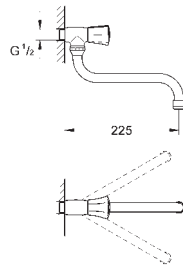

30 484 001 **chrome** **54.00**

Costa L
Bibtap 1/2"
wall mounted
metal handle
heat-insulated
marking: blue
GROHE StarLight finish
mousseur
Longlife-headparts
swivel tubular spout
swivel area 360°
projection 200 mm