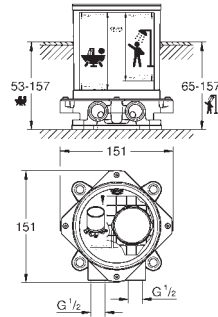

GROHE EUROCUBE

Ref. No.

Colour

Price netto (€)

45 984 001

452.00

Rough-in set 1/2"

for floor-mounted bath mixers/spouts and shower mixers without finishing trim set
installation plate with 360° horizontal and 3° vertical adjustment
installation depth 53-157 mm for bath mixers/spouts, depth compensation 104 mm
installation depth 65-157 mm for shower mixers, depth compensation 92 mm
two 1/2" female connections (hot/cold supplies)
flushing plug
gasket
fixing material