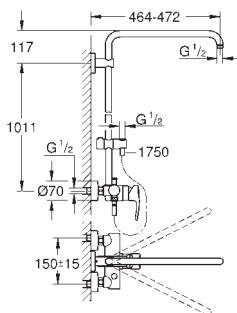

26 240 000

chrome

349.00

Euphoria System
Shower system with single lever mixer for wall mounting

consisting of:

- horizontal swivable 450 mm shower arm
- exposed single-lever shower mixer with diverter
- gliding element
- Silverflex shower hose 1750 mm (28 388 000)
- **GROHE SilkMove** 46 mm ceramic cartridge
- **GROHE StarLight** chrome finish
- **Inner WaterGuide** for a longer life
- **Twistfree** to prevent hose from twisting
- minimum flow rate 7 l/min.
- **suitable for instantaneous heaters**
- **from 18 kW/h**
- min. recommended pressure 1.0 bar