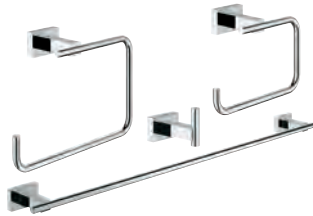

40 778 001 **chrome** **116.66**

Essentials Cube
Master bathroom accessories set 4-in-1
material: metal
consisting of:
robe hook (40 511 001)
towel ring (40 510 001)
toilet paper holder (40 507 001)
towel rail, 558 mm (40 509 001)
concealed fastening
GROHE StarLight chrome finish