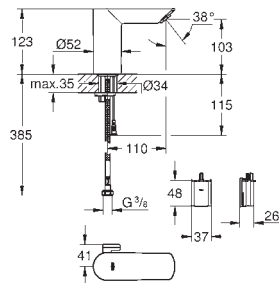

23 761 000

chrome

112.00

BauEdge
Single-lever basin mixer 1/2"
XL-Size

single hole installation
for free-standing basins
metal lever

GROHE Longlife 28 mm ceramic cartridge
GROHE StarLight chrome finish
GROHE EcoJoy mousseur 5.7 l/min
rapid installation system
smooth body
flexible connection hoses