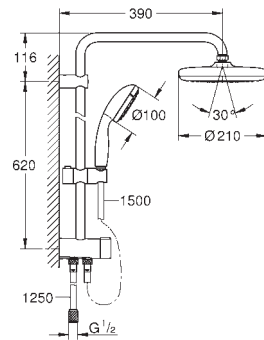

GROHE TEMPESTA SYSTEM

Ref. No.

Colour

Price netto (€)

26 381 001

chrome

218.00

Tempesta System 210

Flex shower system with diverter for wall mounting

consisting of:

horizontal 390 mm shower arm, adjustable before installation
change by diverter between hand shower, head shower
or head shower Eco setting

head shower Tempesta 210 (26 408)

2 spray patterns (via diverter):

Rain, SmartRain

chrome plated spray face

with ball joint

rotation angle $\pm 15^\circ$

hand shower Tempesta 100 (27 852)

spray pattern: Rain

adjustable in height with gliding element

distance between diverter and upper bracket: 620 mm

shower hose Relexaflex 1500 mm (28 151)

shower hose Relexaflex 1250 mm (28 150)

flexible installation: connection to faucet / wall union for water

supply with 1/2" thread of the 1250 mm shower hose

GROHE DreamSpray perfect spray pattern

GROHE StarLight chrome finish

SpeedClean anti-lime system

Inner WaterGuide for a longer life

ShockProof silicone ring prevents damages

caused by shower falling

suitable for instantaneous heaters

from 18 kW/h

minimum flow rate 7 l/min.

27 394 002

chrome

198.00