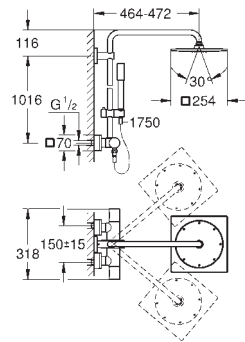

GROHE RAINSHOWER SYSTEM

Ref. No. Colour Price netto (€)

27 469 000 chrome 1,130.00

Rainshower F-Series System 254
Shower system with thermostat for wall mounting
consisting of:
horizontal swivable 450 mm shower arm
exposed thermostat with
Aquadimmer function
allows change between:
head shower Rainshower F-Series 254 (27 285 000)
material: metal
with ball joint, rotation angle $\pm 20^\circ$
hand shower Sena (28 341 000)
adjustable in height with gliding element (12 140 000)
metal shower hose 1750 mm
GROHE EcoJoy 9,5 l/min flow limiter
GROHE TurboStat
GROHE SafeStop at 38°C
GROHE SafeStop Plus optional temperature limiter at 43°C included
GROHE CoolTouch
GROHE DreamSpray perfect flow
GROHE StarLight chrome finish
SpeedClean anti-lime system
Inner WaterGuide for a longer life
suitable for instantaneous heaters
from 18 kW/h
minimum flow rate 7 l/min.

27 569 000 chrome 1,180.00
ditto, with non-restricted flow