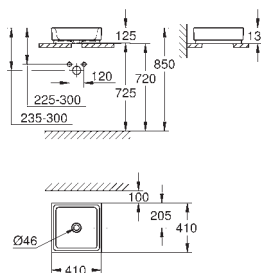

39 482 00H

alpine white

142.00

Cube Ceramic Vessel basin 40
without overflow
400 x 400 mm
including fixation set
sanitary ware
PureGuard anti scale coating and anti bacterial glazing
24 pieces per pallet