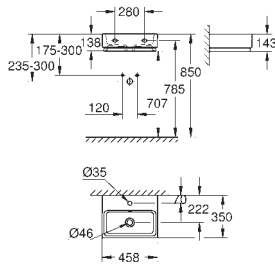

GROHE CUBE CERAMIC

Ref. No.

Colour

Price netto (€)

39 483 00H

alpine white

138.00

**Cube Ceramic
Hand rinse basin 45**

wall hung
1 hole punched
with overflow
455 x 350 mm
sanitary ware
PureGuard anti scale coating and anti bacterial glazing
22 pieces per pallet