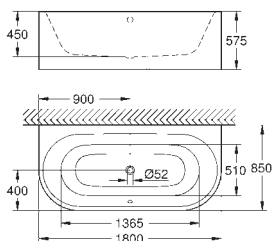

39 623 000

alpine white

4,590.00

**Essence
Bathtub**

back-to-wall
180 x 85 cm
height 57.5 cm
with drilled tap hole
with overflow
sanitary titan steel
suitable for Talento waste sets (28 943 000 + 19 025 000)
suitable for waste set Viega Multiplex Trio (functional unit 6161.62/727970 + chrome parts Visign MT3 6161.13/725792)
includes noise suppression mats