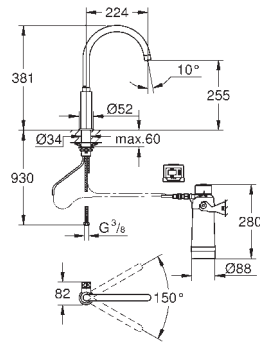

GROHE BLUE PURE

Ref. No.

Colour

Price netto (€)

30 387 000

chrome

292.00

**GROHE Blue Pure Mono
Starter Kit**

consisting of:

GROHE Blue Mono faucet with filter function
single hole installation

C-spout

handle for filtered table water

headpart 1/2"

GROHE StarLight chrome finish

swivel tubular spout

swivel area 150°

flexible connection hoses

GROHE Blue filter head

GROHE Blue activated carbon filter for premium taste

capacity 3000 l

filter exchange timer including 2 x AA batteries