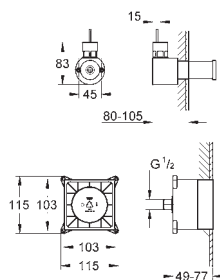

GROHE F-DIGITAL DELUXE

Ref. No. Colour Price netto (€)

36 360 000 **chrome** 958.00

**Rainshower F-Series
Sound set**

127 x 127 mm per module
full range stereo speaker
consisting of:
2 speakers with plug connections
waterproof & corrosion protected
GROHE StarLight chrome finish
requires rough-in set (29 073 000), F-digital Deluxe base unit box (26 374 000 or 36 397 000), Bluetooth unit (36 371 000) and various cable connections – all to be ordered separately due to installation situation
For detailed planning and product information please contact your local GROHE Customer Service.

29 073 000 213.00

**Rainshower F-Series
Rough-in set sound set**

for use with double sound modules (36 360 000)
consisting of:
- 2 rough-in sets (115 x 115 x 62-87 mm)
- 2 cable extensions (5 m each)
- 1 Y-piece

27 934 000 **chrome** 2,930.00

**GROHE F-digital Deluxe
Steam generator 6.6 kW
with steam outlet and temperature sensor**

consisting of:
steam generator
415 x 445 x 130 mm
suitable for steam rooms up to 12.5 m³
supply voltage 400 V 3L+N+PE AC, 50 Hz
power 6.6 kW
water inlet 3/4"
operating pressure 1 – 5 bar (above pressure reducer)
automatic emptying
water outlet 1/2"
steam temperature: max. 55° C
steam outlet 1/2"
type of protection IP 23
CE approved
with connecting plug
steam outlet module with indentation for fragranced oil
127 x 127 mm
connection thread 1/2"

temperature sensor module
60 x 60 x 12 mm

SpeedClean anti-lime system
GROHE StarLight chrome finish
requires rough-in set (29 074 000), F-digital Deluxe base unit box (26 374 000 or 36 397 000), Bluetooth unit (36 371 000) and various cable connections – all to be ordered separately due to installation situation
For detailed planning and product information please contact your local GROHE Customer Service.

29 074 000 387.00