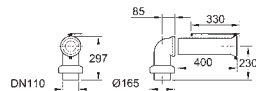

55.00

WC connection outlet
horizontal and vertical
length adjustable
60 to 105 mm from wall

39 457 000

56.00

WC connection outlet
vertical
length adjustable
93.5 to 137 mm from wall

49 532 000

9.60

Escutcheon
for 39 457 000