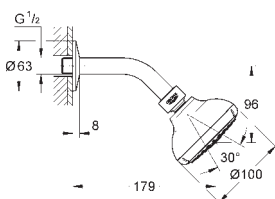

27 870 001 chrome 58.00

Tempesta 100
Head shower set 4 sprays
GROHE Rain O², Rain, Massage, Jet
ball joint ± 15° rotatable
Shower arm with connection thread 1/2"
escutcheon
GROHE EcoJoy 9,5 l/min flow limiter
GROHE DreamSpray perfect spray pattern
GROHE StarLight chrome finish
SpeedClean anti-lime system
Inner WaterGuide for a longer life
suitable for instantaneous heater
min. recommended pressure 1.0 bar