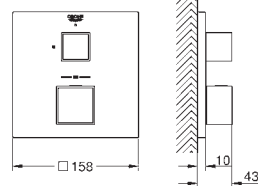

35 600 000

chrome

70.00

GROHE Rapido SmartBox universal rough-in box for concealed installation

24 154 000

chrome

469.00

24 154 DC0

supersteel

642.00

24 154 AL0

brushed hard graphite

734.00

Grotherm Cube

Thermostatic shower mixer for 2 outlets

with integrated shut off/diverter valve

set for final installation for

GROHE Rapido SmartBox 35 600 000

GROHE TurboStat compact cartridge

with wax thermostatic element

GROHE StarLight chrome finish

wall escutcheon with **GROHE QuickFix** (covered

escutcheon- and shaft sealing, covered fixing)

metal escutcheon, retroactively 6° adjustable

printed head and hand shower symbol

GROHE SafeStop at 38°C

GROHE SafeStop Plus optional temperature limiter at 43°C or 46°C included

GROHE AquaDimmer, integrated shut off/diverter valve

flow performance:

outlet B = 27 l/min

outlet C = 30 l/min

without roughing-in-set