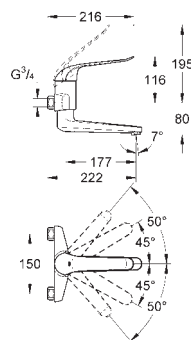

Euroeco Special
Single-lever basin mixer
wall mounted
GROHE StarLight chrome finish
GROHE SilkMove 46 mm ceramic cartridge
GROHE EcoJoy technology for less water and perfect flow
adjustable minimum flow rate
approx. 2.5 l/min
adjustable temperature limiter
adjustable flow rate limiter
laminar flow straightener 9 l/min
cast swivel spout, lockable
projection 222 mm
metal lever
lever length 170 mm
without S-unions
water saving