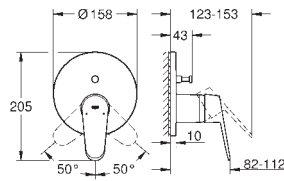

**Eurodisc Cosmopolitan
Single-lever mixer with 2-way diverter**

set for final installation for
GROHE Rapido SmartBox 35 600 000
GROHE SilkMove 46 mm ceramic cartridge
GROHE StarLight chrome finish
wall escutcheon with **GROHE QuickFix** (covered
escutcheon- and shaft sealing, covered fixing)
metal escutcheon, retroactively 6° adjustable
metal lever
automatic 2-way diverter
flow performance:
outlet B = 27 l/min, outlet C = 27 l/min
without roughing-in-set

35 600 000 chrome 70.00
GROHE Rapido SmartBox universal rough-in box for concealed installation