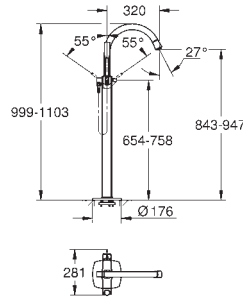

GROHE GRANDERA

Ref. No. Colour Price netto (€)

23 318 000 chrome 1,630.00
23 318 IG0 chrome/gold 1,950.00

Grandera
Single-lever bath mixer 1/2", floor mounted
set for final installation for 45 984
without roughing-in set
GROHE SilkMove 46 mm ceramic cartridge
GROHE StarLight chrome finish
automatic diverter: bath/shower
spout with mousseur
projection 320 mm
with shower holder
Grandera hand shower 7,6 l
Silverflex shower hose 1250 mm
protected against backflow