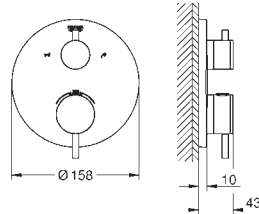

GROHE ATRIO

Ref. No. Colour Price netto (€)

24 138 003	chrome	557.00
24 138 DC3	supersteel	780.00
24 138 GL3	cool sunrise	836.00
24 138 DA3	warm sunset	836.00
24 138 AL3	brushed hard graphite	892.00

Atrio

Thermostatic bath tub mixer for 2 outlets with integrated shut off/diverter valve

set for final installation for

GROHE Rapido SmartBox 35 600 000

GROHE TurboStat compact cartridge

with wax thermoelement

GROHE StarLight chrome finish

wall escutcheon with **GROHE QuickFix** (covered

escutcheon- and shaft sealing, covered fixing)

metal escutcheon, retroactively 6° adjustable

printed shower and bath symbol

GROHE SafeStop at 38°C

GROHE SafeStop Plus optional temperature limiter at 43°C or 46°C included

GROHE AquaDimmer, integrated shut off/diverter valve

metal handles

flow performance:

outlet B = 27 l/min

outlet C = 30 l/min

without roughing-in-set

35 600 000	chrome	70.00
GROHE Rapido SmartBox universal rough-in box for concealed installation