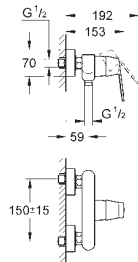

GROHE EUROSMART COSMOPOLITAN

Ref. No.

Colour

Price netto (€)

32 838 000

chrome

87.00

**Eurosmart Cosmopolitan
Single-lever shower mixer 1/2"**

wall mounted
metal lever
GROHE SilkMove 46 mm ceramic cartridge with Eco-Override-Stop
GROHE StarLight chrome finish
adjustable flow rate limiter
adjustable minimum flow rate
approx. 2.5 l/min
shower bottom outlet 1/2"
with integrated non return-valve
S-unions
metal wall escutcheons
protected against backflow
optional temperature limiter
Qualitel E1C2A2U3 applied for

18 349 000

31.00