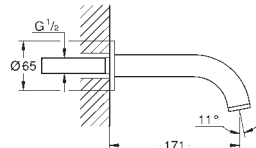

13 139 003

chrome

212.00

13 139 DC3

supersteel

296.00

13 139 GL3

cool sunrise

317.00

13 139 DA3

warm sunset

317.00

13 139 AL3

brushed hard graphite

340.00

Atrio

Bath spout

wall mounted

GROHE StarLight chrome finish

mousseur

projection 171 mm

min. recommended pressure 1.0 bar

29 118 000

chrome

438.00

29 118 DC0

supersteel

593.00

29 118 GL0

cool sunrise

635.00

29 118 DA0

warm sunset

635.00

29 118 AL0

brushed hard graphite

677.00