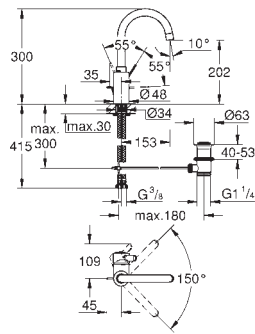

GROHE EUROSMART COSMOPOLITAN

Ref. No.

Colour

Price netto (€)

32 830 001

chrome

132.00

**Eurosmart Cosmopolitan
Single-lever basin mixer 1/2"
L-Size**

single hole installation

metal lever

covered lever fixing

GROHE SilkMove 35 mm ceramic cartridge

adjustable flow rate limiter

GROHE StarLight chrome finish

GROHE Zero separated inner water ways - lead and nickel free

GROHE QuickFix installation system

mousseur

swivel tubular spout with stop limiter

pop-up waste set 1 1/4"

flexible connection hoses

optional temperature limiter ref. no. 46 375 000

23 933 001

chrome

130.00

ditto, with push-open pop-up waste set 1 1/4"