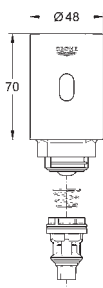

Tectron retro-fit unit 1/2"

with infrared sensor for bi-directional communication for monitoring, configuration and service purpose

6 V lithium battery, type CR-P2

battery lifetime: approx. 7 years (150 actuations a day)

metal housing

exposed installation

for urinal flush valve 37 021 and variants

flow pressure min 0.5 bar

operating pressure max 10 bar

with piston

multistage battery status display

7 pre-set programs:

auto flush

cleaning mode

pre-flush on/off

additional functions and precise settings

by remote control 36 407

adjustable flow time by hand or remote

CE approved