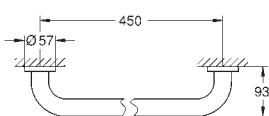

40 793 001	chrome	47.91
40 793 DC1	supersteel	67.08

Essentials
Grip bar
material: metal
507 mm (functional length 450 mm)
concealed fastening
GROHE StarLight chrome finish
suitable for screwing (including screws and dowels)