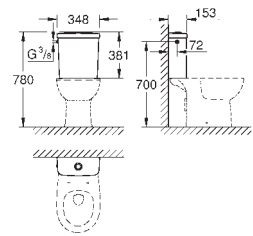

39 437 000 alpine white 69.00

Bau Ceramic
Exposed flushing cistern
side inlet
including flushing set
sanitary ware
24 pieces per pallet