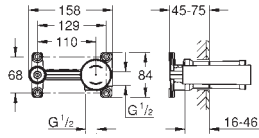

GROHE LINEARE

Ref. No. Colour Price netto (€)

23 571 000 241.00

Single-lever mixer 1/2", universal concealed body
for 2-hole basin mixers
wall installation
without finishing trim set
GROHE SilkMove 35 mm ceramic cartridge
adjustable flow rate limiter
with temperature limiter
spout can be positioned on the right or left
DR-brass
installation device
allows for waterproofing of wall construction surrounding the concealed body
with sealing sleeve