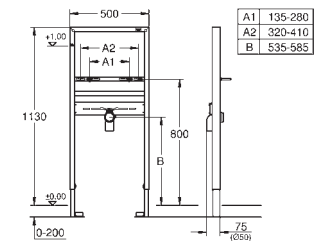

38 557 001

115.00

Rapid SL
Element for wash basin, single hole installation
1.13 m installation height

for on-the-wall installations or studded walls
powder coated steel frame, self-supporting
for dry-cladding, completely pre-assembled
with fixed connections
quick adjustment, lockable
fixing material
TÜV approved
wash basin fixing bolts M10 with
fixing device for ceramic
variable distance of fixing bolts
HT-outlet bend Ø 50 mm
seal Ø 32 mm

for on-the-wall installation please order wall brackets 38 558 00M (sold separately)