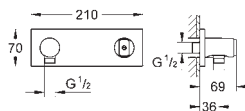

27 621 000 chrome 318.00

Grohtherm F
Wall shower union with integrated shower holder
Vertical or horizontal installation
for use with rough-in box 35 034 000 (1/2" connection) / 35 035 (1/2" NPT connection)
sold separately
shower outlet 1/2"
hand shower and shower hose sold separately
protected against backflow
vertical and horizontal installation