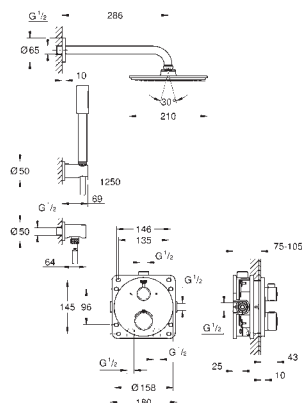

34 732 000

chrome

957.00

Grotherm

Perfect shower set with Rainshower Cosmopolitan 210

consisting of:

Grotherm set for final installation with Aquadimmer (24 076)
GROHE Rapido SmartBox universal rough-in box, 1/2" (35 600)
Rainshower Cosmopolitan 210 metal head shower (28 373)
Rainshower shower arm 286 mm (28 576)
hand shower Sena (28 034 000)
Rainshower wall holder (27 074 000)
Rainshower wall elbow connection (27 057 000)
Silverflex shower hose 1 250 mm (28 362)