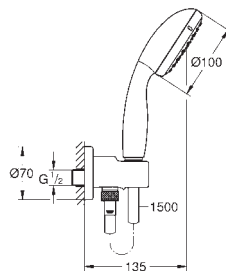

Tempesta 100
Wall holder set 2 sprays
with integrated wall union 1/2"
consisting of:
hand shower Tempesta 100 II (27 597)
shower outlet elbow 1/2" with
wall shower holder (28 679)
male thread
protected against backflow
Relaxaflex hose 1500 mm 1/2" x 1/2" (28 151)
GROHE EcoJoy 5.7 l/min. flow limiter
GROHE DreamSpray perfect spray pattern
GROHE StarLight chrome finish
SpeedClean anti-lime system
Inner WaterGuide for a longer life
ShockProof silicone ring prevents damages caused by shower falling
suitable for instantaneous heater
min. recommended pressure 1.0 bar