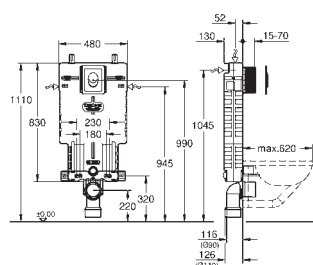

38 724 001

251.00

Uniset

2-in-1 set for WC with flushing cistern GD 2, 6 - 9 l

consisting of:
Uniset element for WC (38 643 001)
Skate Air flush plate, alpine white, vertical installation (38 505 SH0)