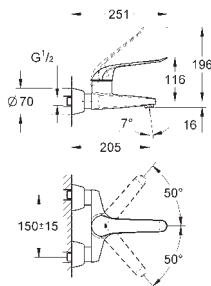

32 778 000 chrome 225.00

Euroeco Special
Single-lever basin mixer 1/2"
wall mounted
GROHE StarLight chrome finish
GROHE SilkMove 46 mm ceramic cartridge
GROHE EcoJoy technology for less water and perfect flow
adjustable flow rate limiter
adjustable temperature limiter
adjustable minimum flow rate
approx. 2.5 l/min
laminar flow straightener 9 l/min
cast spout, projection 205 mm
metal lever
lever length 170 mm
S-unions

32 779 000 chrome 254.00
ditto, with lockable S unions, projection 221 mm