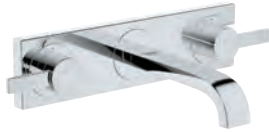

Ref. No. Colour Price netto (€)

20 189 000 chrome 564.00

Allure
Three-hole basin mixer 1/2"
S-Size
wall mounted
without concealed body
set for final installation for
29 025 002
with lever handles, with metal plate
valves hot/cold with ceramic headparts 1/2" - 90°
GROHE StarLight chrome finish
flow limiter 8 l/min.
spout with mousseur, centre distance 200 mm
projection 172 mm,

20 193 000 chrome 706.00
ditto, projection 220 mm