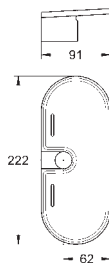

27 596 000 6.60

GROHE EasyReach tray
Acrylic
for Tempesta and Euphoria
shower rails Ø 22 mm