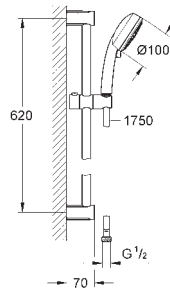

27 579 002 **chrome** **61.00**

**Tempesta Cosmopolitan 100
Shower rail set 3 sprays**

consisting of:
hand shower (27 574)
shower rail, 600 mm (27 521)
Relaxaflex hose 1750 mm 1/2" x 1/2" (28 154)
GROHE EcoJoy 9,5 l/min flow limiter
GROHE DreamSpray perfect spray pattern
GROHE StarLight chrome finish
SpeedClean anti-lime system
Inner WaterGuide for a longer life
suitable for instantaneous heater
min. recommended pressure 1.0 bar

27 786 002 **chrome** **61.00**

ditto, with non-restricted flow