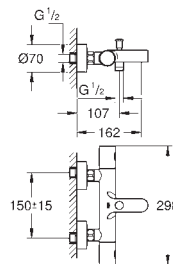

GROHE GROHTHERM 800 COSMOPOLITAN

Ref. No.

Colour

Price netto (€)

34 765 000

chrome

178.00

Grotherm 800 Cosmopolitan
Thermostatic shower mixer 1/2"
wall mounted

GROHE StarLight chrome finish

GROHE MetalGrip ergonomically shaped metal handles

GROHE SafeStop at 38°C

GROHE SafeStop Plus optional temperature limiter at 43°C included

GROHE TurboStat compact cartridge

with wax thermosteement

integrated mixed water shut off

volume handle with **GROHE EcoButton** (economy button with individually adjustable economy stop)

ceramic headpart 1/2", 180°

shower bottom outlet 1/2"

built-in non return valves

dirt strainers

protected against backflow

S-unions

metal escutcheon

GROHE EcoJoy technology for less water and perfect flow

34 766 000

chrome

231.00

Grotherm 800 Cosmopolitan
Thermostatic bath mixer 1/2"
wall mounted

GROHE StarLight chrome finish

GROHE MetalGrip ergonomically shaped metal handles

GROHE SafeStop at 38°C

GROHE SafeStop Plus optional temperature limiter at 43°C included

GROHE TurboStat compact cartridge

with wax thermosteement

integrated mixed water shut off

automatic diverter: bath/shower

volume handle with **GROHE EcoButton** (economy button with individually adjustable economy stop)

ceramic headpart 1/2", 180°

shower bottom outlet 1/2"

mousseur

built-in non return valves

dirt strainers

protected against backflow

S-unions

metal escutcheon

GROHE EcoJoy technology for less water and perfect flow

34 768 000

chrome

206.00

Grotherm 800 Cosmopolitan
Thermostatic shower set 1/2"

consisting of:

Grotherm 800 Cosmopolitan thermostatic shower mixer 1/2" (34 765 000)

Tempesta Cosmopolitan 100 shower set, 2 sprays, 600 mm (27 578 002)

optional **GROHE EcoJoy** 5.7 l/min flow limiter included