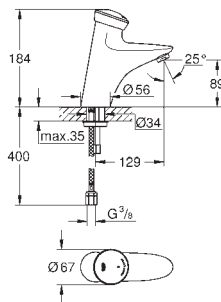

Eurodisc SE
Self-closing basin tap 1/2"
without mixing device
6 V lithium battery, type CR-P2
for cold or premixed water
marking: blue
GROHE StarLight chrome finish
flexible connection hose
dirt strainer
rapid installation system
start-stop function
electronic control of operating time
safety stop after 180 sec.
functions to activate with tip code
flow time infinitely adjustable from 2-180 sec.
automatic flushing: 5 min after 3 days
without use
CE approved
type of protection faucet IP 59K

36 209 000

chrome

121.00

Hidden mixing device
vandal-proof, covered and pre-adjustable
mixer
suitable for single hole mixers
Europlus E and Eurodisc SE
consisting of:
special mixing device, adjustment by
screwdriver
metallic cap
GROHE StarLight chrome finish

42 886 000

23.00

Battery
6 V lithium battery, type CR-P2

45 704 000

chrome

15.50