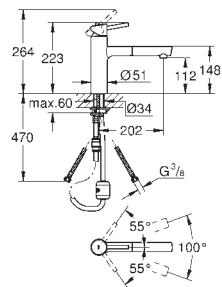

31 129 001 **chrome** **258.00**
31 129 DC1 **supersteel** **280.00**

Concetto
Single-lever sink mixer 1/2"
medium spout
single hole installation
GROHE StarLight finish
GROHE SilkMove 35 mm ceramic cartridge
pull out mousseur
adjustable flow rate limiter
swivel cast spout
swivel area 100°
protected against backflow
flexible connection hoses
rapid installation system
min. recommended pressure 1.0 bar

KITCHEN
FITTINGS