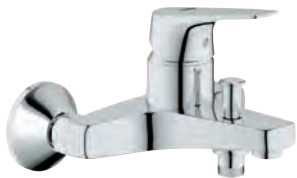

23 756 000 chrome 84.00

BauFlow
Single-lever bath mixer 1/2"
wall mounted
metal lever
GROHE Longlife 46 mm ceramic cartridge
GROHE StarLight chrome finish
adjustable flow rate limiter
automatic diverter: bath/shower
spout with mousseur
shower bottom outlet 1/2"
with integrated non return-valve
S-unions
metal wall escutcheons
protected against backflow