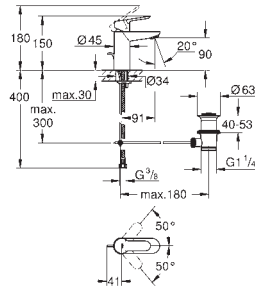

23 356 000 **chrome** **85.00**
BauEdge
Single-lever basin mixer 1/2"
S-Size
single hole installation
metal lever
GROHE Longlife 28 mm ceramic cartridge
GROHE StarLight chrome finish
GROHE EcoJoy mousseur 5.7 l/min
rapid installation system
metal pop up waste set
flexible connection hoses