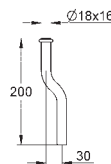

Urinal flush pipe
Ø 18 mm
200 mm
brass
chrome plated
offset 30 mm

37 039 000

chrome

17.50

ditto, offset 40 mm

37 040 000

chrome

23.00