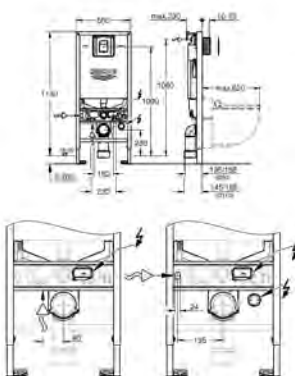

**Rapid SLX
3-in-1 set for WC, 1.13 m installation height
with flushing cistern GD 2, 6 - 9 l**

consisting of:
Rapid SLX element for WC (39 596 000) with integrated power socket
Skate Cosmopolitan S flush plate, chrome (37 535 000)
Rapid SL wall brackets (38 558 00M)
including flow manager

39 598 000

228.00