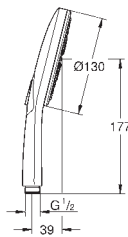

26 574 LS0 **moon white** 68.00

Rainshower SmartActive 130
Hand shower 3 sprays
spray plate moon white
GROHE Rain including DripStop, Jet including DripStop, ActiveMassage
GROHE EcoJoy 9,5 l/min flow limiter
GROHE DreamSpray perfect spray pattern
GROHE SmartTip showering spray selection via push of a ring
GROHE RainStart - hand shower starts always with Rain spray pattern
GROHE StarLight finish
SpeedClean anti-lime system
Inner WaterGuide for a longer life
universal mounting system, fitting all standard shower hoses
suitable for instantaneous heater
min. recommended pressure 1.0 bar