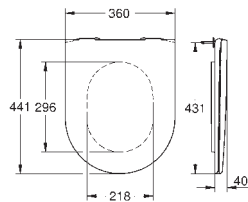

39 576 000 alpine white 70.00

Essence
WC seat
with lid
quick release function
detachable
material: Duroplast
including fixation set
compatible with all Essence bowls
7 pieces per master carton