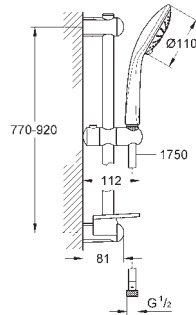

**Euphoria 110 Massage
Shower rail set 3 sprays**

consisting of:
 hand shower Massage (27 221 000)
 shower rail 900 mm (27 500)
 Silverflex shower hose 1750 mm (28 388 000)
GROHE EasyReach tray (27 596)
GROHE DreamSpray perfect spray pattern
GROHE StarLight chrome finish
GROHE SprayDimmer (Stepless flow rate reduction)
GROHE QuickFix (upper bracket adjustable for adaption to existing drilling holes)
SpeedClean anti-lime system
Inner WaterGuide for a longer life
Twistfree to prevent hose from twisting
 suitable for instantaneous heater
 min. recommended pressure 1.0 bar