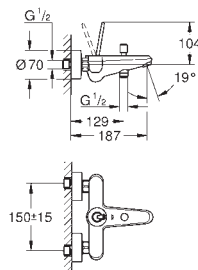

**Eurodisc Joy
Single-lever bath mixer 1/2"**

wall mounted
metal lever
GROHE SilkMove Joystick cartridge
GROHE StarLight chrome finish
automatic diverter: bath/shower
mousseur
integrated non-return valve in the shower outlet 1/2"
S-unions
protected against backflow
min. recommended pressure 1.0 bar