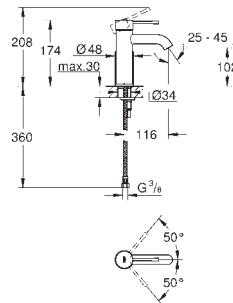

23 590 001	chrome	144.00
23 590 DC1	supersteel	188.00
23 590 BE1	polished nickel	201.00
23 590 EN1	brushed nickel	215.00
23 590 GL1	cool sunrise	201.00
23 590 GN1	brushed cool sunrise	215.00
23 590 DA1	warm sunset	201.00
23 590 DL1	brushed warm sunset	215.00
23 590 A01	hard graphite	201.00
23 590 AL1	brushed hard graphite	219.00

Essence
Single-lever basin mixer 1/2"
S-Size
single hole installation
metal lever
GROHE SilkMove 28 mm ceramic cartridge
with temperature limiter
GROHE StarLight chrome finish
GROHE EcoJoy mousseur 5.7 l/min
GROHE AquaGuide adjustable mousseur
GROHE QuickFix Plus installation system
smooth body
flexible connection hoses