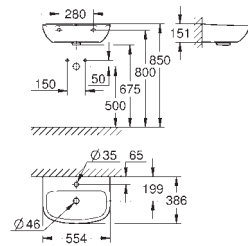

39 440 000

alpine white

38.00

Bau Ceramic Wash basin 55
wall hung
1 hole punched with overflow
553 x 386 mm
sanitary ware
21 pieces per pallet