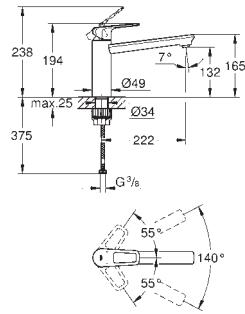

Ref. No.

Colour

Price netto (€)

31 706 000

chrome

81.00

BauLoop
Single-lever sink mixer 1/2"
medium spout

single hole installation

GROHE StarLight chrome finish

GROHE Longlife 35 mm ceramic cartridge

GROHE Zero separated inner water ways - lead and nickel free

swivel tubular spout

swivel area 140°

mousseur with coin slot for tool free replacement

flexible connection hoses

GROHE QuickFix Plus ultra fast and simple installation - no tools needed

min. recommended pressure 1.0 bar