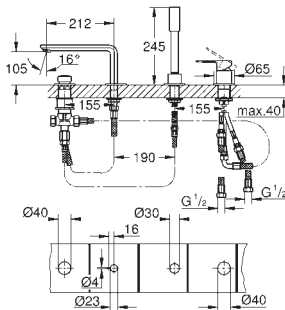

19 577 001	chrome	765.00
19 577 DC1	supersteel	1,050.00
19 577 EN1	brushed nickel	1,200.00
19 577 AL1	brushed hard graphite	1,200.00

Lineare
4-hole single-lever bath combination
GROHE SilkMove 35 mm ceramic cartridge
with temperature limiter
GROHE StarLight chrome finish
consisting of:
pre-assembled spout fixing
single lever mixer operating element
metal lever
bath inlet with mousseur
diverter bath/shower
hand shower Sena Stick (26 465)
metal shower hose 2000 mm
flexible connection hoses
connection for shower hose
protected against backflow
for use with (29 037 000)
min. recommended pressure 1.0 bar