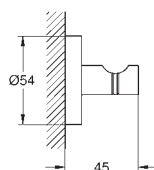

40 364 001	chrome	11.66
40 364 DC1	supersteel	16.24
40 364 BE1	polished nickel	17.08
40 364 EN1	brushed nickel	18.33
40 364 GL1	cool sunrise	17.08
40 364 GN1	brushed cool sunrise	18.33
40 364 DA1	warm sunset	17.08
40 364 DL1	brushed warm sunset	18.33
40 364 A01	hard graphite	17.08
40 364 AL1	brushed hard graphite	18.33

Essentials
Robe hook
material: metal
concealed fastening
GROHE StarLight chrome finish
suitable for screwing (including screws and dowels) or gluing (glue 40 915 000 sold separately)