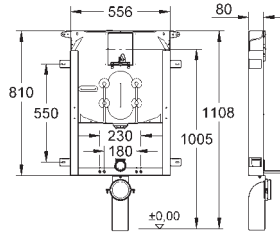

GROHE UNISSET FRAMES AND ACCESSORIES

Ref. No.

Colour

Price netto (€)

38 729 000

289.00

Uniset
Element for WC with flushing cistern 80 mm
6 l flush
pneumatic discharge valve offering 3 modes of operation: dual flush or start/stop or single flush
PE outlet bend Ø 80 mm
inlet and outlet connecting set
steel frame, hot galvanized, with 4 fixing brackets
2 WC fixing bolts
distance of fixing bolts 180/230 mm
fixing device for ceramic
water supply connection from top
low noise (group I acc. to German Noise Specification)
with plaster base coating made of vinyl fleece
angle valve 1/2"
with push fit flexible hose union
Shortable inspection shaft incl.
protection during construction phase, for vertical use
for mounting of small flush plates please order revision shaft 40 949 000 (sold separately)