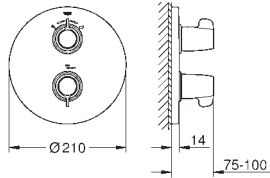

GROHE GROHTHERM SPECIAL

Ref. No. Colour Price netto (€)

29 095 000 chrome 243.00

**Grohtherm Special
Thermostatic bath mixer**
set for final installation for
GROHE Rapido T 35 500 000
without concealed body
escutcheon- and shaft-sealing
covered connections
ergonomic handles
Aquadimmer handle with multiple function
flow control
integrated mixed water shut off
diverter bath/shower
Temperature scale handle with
pre-adjustable safety stop between
35°C and 43°C
integrated mixed water shut off
metal temperature safety stop
easy thermal disinfection via optional key 47 994 000
GROHE StarLight chrome finish
GROHE SafetyPlus

35 500 000 chrome 250.00
GROHE Rapido T thermostatic mixer for concealed installation

29 096 000 chrome 197.00