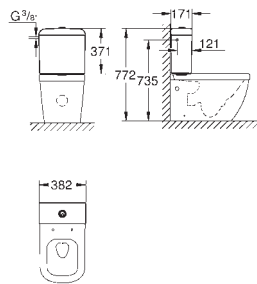

39 333 000 **alpine white** **133.00**
Euro Ceramic
Exposed flushing cistern
side or back inlet
for back inlet please order mounting set 49 522 000 (sold separately)
including flushing set with dual flush
including fixation set
sanitary ware
18 pieces per pallet