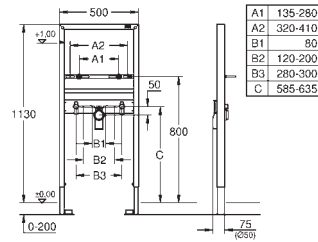

GROHE RAPID SL FOR WASH BASIN AND BIDET

Ref. No.

Colour

Price netto (€)

38 554 001

151.00

Rapid SL
Element for wash basin, single hole installation
with noise protection

1.13 m installation height

for on-the-wall installations or studded walls
powder coated steel frame, self-supporting
for dry-cladding, completely pre-assembled
with fixed connections
quick adjustment, lockable
fixing material
TÜV approved
wash basin fixing bolts M10 with
fixing device for ceramic
variable distance of fixing bolts
HT-outlet bend Ø 50 mm
seal Ø 32 mm

2 noise protected fitting connections 1/2"

for on-the-wall installation please order wall brackets 38 558 00M (sold separately)