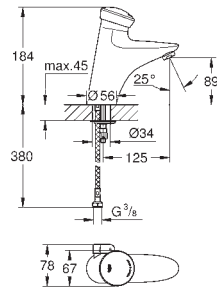

GROHE EURODISC SE

Ref. No.

Colour

Price netto (€)

36 233 000

chrome

785.00

Eurodisc SE
Self-closing basin mixer with mixing device
and adjustable temperature limiter
6 V lithium battery, type CR-P2
GROHE StarLight chrome finish
flexible connection hoses
non-return valves with integrated dirt strainers
rapid installation system
start-stop function
electronic control of operating time
safety stop after 180 sec.
functions to activate with tip code
flow time infinitely adjustable from 2-180 sec.
automatic flushing: 5 min after 3 days
without use
thermal disinfection for 3.5 or 11 min
CE approved
type of protection faucet IP 59K
min. recommended pressure 1.0 bar

36 249 000

chrome

757.00