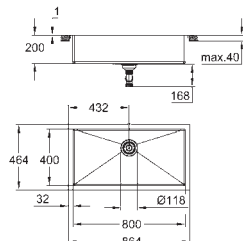

GROHE STAINLESS STEEL SINKS

Ref. No.

Colour

Price netto (€)

31 580 SD1

stainless steel

232.50

K700

Stainless steel sink

model: K700 90-S 86.4/46.4 1.0

mounting type: undermount, top mount or flush mount

material: stainless steel AISI 304 (V2A)

material thickness: 1 mm

GROHE StarLight finish

finish: satin finish

GROHE Whisper

min. cabinet size: 900 mm

dimensions: 864 x 464 mm

1 bowl: 800 x 400 x 200 mm

outer radius: R11 (undermount)/R3 (topmount), inner bowl radius: R10

GROHE QuickFix installation system

cut-out (undermount): 802 x 402 mm (R11)

cut-out (top mount): 849 x 449 mm

drainer: Ø 3.5"/90 mm basket strainer waste

accessories included: waste kit, basket

strainer waste, mounting set

amount of fasteners included (top mount): 8

amount of fasteners included (undermount): 8