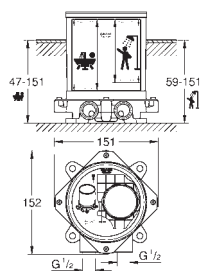

29 086 000		301.00

Rough-in set 1/2"
for floor-mounted tub spouts and mixers
without finishing trim set
installation plate with 360° horizontal and 3° vertical adjustment
installation depth 47-151 mm
depth compensation 104 mm
two 1/2" female connections (hot/cold supplies)
flushing plug