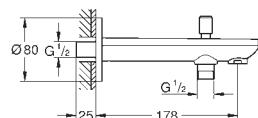

13 390 000 chrome 50.00

BauContemporary
Bath spout with diverter
wall mounted
GROHE StarLight chrome finish
mousseur
non-return valve
automatic diverter: bath/shower
projection 170 mm
male thread 1/2"