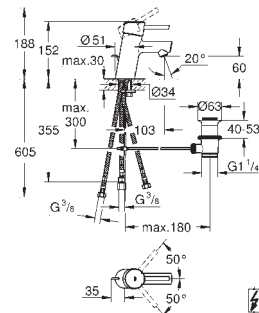

23 060 001 **chrome** **148.00**

Concetto
Single-lever basin mixer 1/2"
S-Size
single hole installation
metal lever
GROHE SilkMove 35 mm ceramic cartridge
adjustable flow rate limiter
GROHE StarLight chrome finish
GROHE QuickFix installation system
with centering support
flow straightener
pop-up waste set 1 1/4"
flexible connection hoses
for open water heater
optional temperature limiter ref. no. 46 375 000
acoustic group I in accordance with DIN 4109