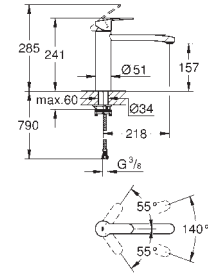

Eurostyle Cosmopolitan
Single-lever sink mixer 1/2"
medium spout
single hole installation
GROHE StarLight finish
GROHE SilkMove 35 mm ceramic cartridge
mousseur
adjustable flow rate limiter
swivel tubular spout
swivel area 140°
flexible connection hoses
rapid installation system