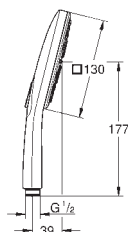

26 582 000 **chrome** 68.00
26 582 DC0 **supersteel** 102.00
26 582 GN0 **brushed cool sunrise** 122.00
26 582 DL0 **brushed warm sunset** 122.00
26 582 A00 **hard graphite** 115.00
26 582 AL0 **brushed hard graphite** 122.00

Rainshower SmartActive 130 Cube
Hand shower 3 sprays
spray plate chrome
GROHE Rain including DripStop, Jet including DripStop, ActiveMassage
GROHE EcoJoy 9,5 l/min flow limiter
GROHE DreamSpray perfect spray pattern
GROHE SmartTip showering spray selection via push of a ring
GROHE RainStart - hand shower starts always with Rain spray pattern
GROHE StarLight chrome finish
SpeedClean anti-lime system
Inner WaterGuide for a longer life
universal mounting system, fitting all standard shower hoses
suitable for instantaneous heater
min. recommended pressure 1.0 bar