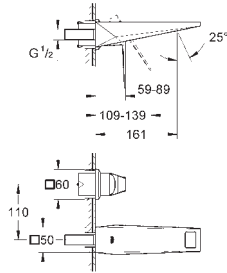

GROHE ALLURE BRILLIANT

Ref. No. Colour Price netto (€)

19 781 000	chrome	685.00
19 781 DC0	supersteel	862.00
19 781 A00	hard graphite	924.00
19 781 AL0	brushed hard graphite	985.00

Allure Brilliant
Two-hole basin mixer
S-Size
wall mounted
without concealed body
set for final installation for
23 200
GROHE StarLight chrome finish
GROHE EcoJoy 5.0 l/min. flow limiter
spout with integrated mousseur
centre distance 110 mm
projection 161 mm
min. recommended pressure 1.0 bar

19 783 000	chrome	772.00
19 783 DC0	supersteel	920.00
19 783 A00	hard graphite	985.00
19 783 AL0	brushed hard graphite	1,050.00

ditto, projection 210 mm

23 200 002 207.00