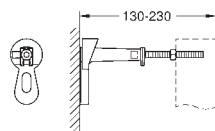

Rapid SL

Wall brackets

for on-the-wall installations

for fixing the elements at the brick-wall

or in front of the studded wall

steady vertical adjustment from

130 - 230 mm

cladding for single or series installation

fixing material

2 pieces