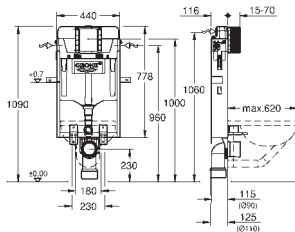

Uniset

Element for WC with flushing cistern GD 2, 6 - 9 I

778 x 440 x 116 mm
for single installation
2 WC fixing bolts
distance of fixing bolts 180/230 mm
fixing device for ceramic
outlet bend Ø 90 mm
reducer Ø 90/110 mm
inlet and outlet connecting set

flushing cistern GD 2, 6 - 9 I, containing following features:

adjustment ex factory 6 l and 3 l
pneumatic discharge valve offering 3 modes of operation: dual flush or start/stop or single flush
water supply from left/right/back or top
low noise (group I acc. to German Noise Specification)
cistern insulated against condensation
1/2" angle valve with push fit flexible hose union
no tools required for the installation
of the inspection shaft incl. protection during construction phase
for vertical or horizontal use

preparation for shower toilets with additional accessory 40 899 000 (sold separately)
for mounting of small flush plates please order revision shaft 40 911 000 (sold separately)