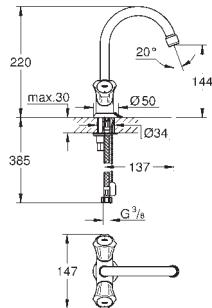

21 337 001 **chrome** 75.00

Costa L
One-hole basin mixer, 1/2"
metal handles
heat-insulated
screwable
Longlife-headpart
swivel tubular spout with mousseur
retractable chain
flexible connection hoses
GROHE StarLight chrome finish