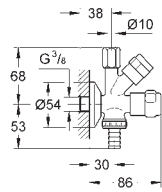

41 070 000 chrome 36.00

Original WAS combination service valve 3/8"
wall mounted
Cartridge headpart for closable
copper pipe connection
grease chamber headpart 3/8" for closable hose connection
non-return valve type EB
protected against backflow
GROHE StarLight chrome finish
for combination with pipe ventilating valve type HB 41 239 000