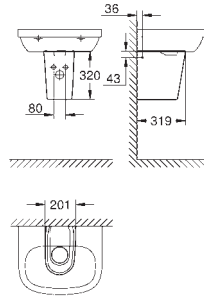

39 570 000 **alpine white** 106.00

Essence Half pedestal
including fixation set
sanitary ware
33 pieces per pallet