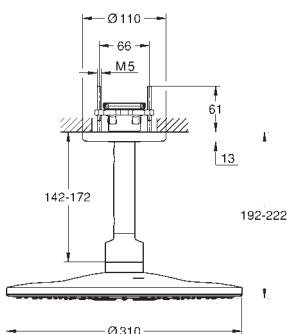

26 477 000	chrome	442.00
26 477 DC0	supersteel	619.00
26 477 BE0	polished nickel	707.00
26 477 EN0	brushed nickel	751.00
26 477 GL0	cool sunrise	707.00
26 477 GN0	brushed cool sunrise	751.00
26 477 DA0	warm sunset	707.00
26 477 DL0	brushed warm sunset	751.00
26 477 A00	hard graphite	707.00
26 477 AL0	brushed hard graphite	751.00

Rainshower SmartActive 310

Head shower set ceiling 142 mm, 2 sprays

consisting of:

head shower Rainshower SmartActive 310

2 spray patterns:

GROHE PureRain, ActiveRain

142 mm ceiling shower arm

GROHE DreamSpray perfect spray pattern

GROHE StarLight chrome finish

SpeedClean anti-lime system

Inner WaterGuide for a longer life

requires rough-in set 26 483 000 or 26 484 000 - to be ordered separately