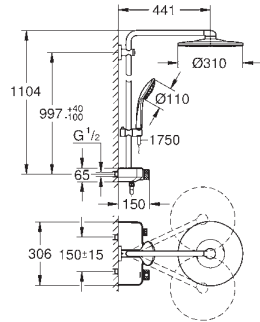

GROHE EUPHORIA SMARTCONTROL SYSTEM

Ref. No. Colour Price netto (€)

26 507 000	chrome	945.00
26 507 LSO	moon white	1,040.00
26 507 DC0	supersteel	1,390.00
26 507 BE0	polished nickel	1,570.00
26 507 EN0	brushed nickel	1,660.00
26 507 GL0	cool sunrise	1,570.00
26 507 GN0	brushed cool sunrise	1,660.00
26 507 DA0	warm sunset	1,570.00
26 507 DL0	brushed warm sunset	1,660.00
26 507 A00	hard graphite	1,570.00
26 507 AL0	brushed hard graphite	1,660.00

Euphoria SmartControl System 310 Duo Shower system with thermostat for wall mounting

consisting of:

horizontal 450 mm shower arm
upper bracket adjustable for minimal adaption to existing drilling holes
exposed SmartControl thermostat

allows change between:

head shower Rainshower SmartActive 310

GROHE PureRain and Centered Jet spray

hand shower Euphoria 110 Massage, spray plate white

3 spray patterns:

Rain, SmartRain, Massage

adjustable in height with gliding element

Silverflex shower hose 1750 mm (28 388 000)

GROHE DreamSpray perfect spray pattern

GROHE StarLight chrome finish

GROHE CoolTouch no risk of scalding

GROHE TurboStat compact cartridge

with wax thermoelement

GROHE ProGrip with knurl structure

GROHE EcoJoy technology for less water and perfect flow

- GROHE SafeStop at 38°C

GROHE SafeStop Plus optional temperature limiter at 43°C included

GROHE SmartControl push for ON-OFF, turn for

volume adjustment from EcoJoy to full flow

integrated **GROHE EasyReach** shower tray

SpeedClean anti-lime system

Inner WaterGuide for a longer life

Twistfree to prevent hose from twisting

suitable for instantaneous heaters

from 18 kW/h

minimum flow rate 7 l/min.

min. recommended pressure 1.0 bar

SHOWERS

26 508 000	chrome	945.00
26 508 LSO	moon white	1,090.00
26 508 DC0	supersteel	1,390.00
26 508 GN0	brushed cool sunrise	1,660.00
26 508 DL0	brushed warm sunset	1,660.00
26 508 A00	hard graphite	1,570.00
26 508 AL0	brushed hard graphite	1,660.00