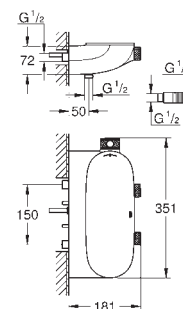

34 714 000 chrome 704.00

Grotherm SmartControl
Combi thermostatic shower mixer with 2 valves, exposed/concealed
wall mounted
GROHE CoolTouch no risk of scalding
GROHE StarLight chrome finish
GROHE TurboStat compact cartridge with wax thermoelement
GROHE ProGrip with knurl structure
GROHE SafeStop at 38°C
GROHE SafeStop Plus optional temperature limiter at 43°C included
GROHE EcoJoy technology for less water and perfect flow
GROHE SmartControl push for ON-OFF, turn for volume adjustment from EcoJoy to full flow, exchangeable symbols
GROHE EasyReach shower tray shower bottom outlet 1/2"
multiple outlets can be run simultaneously
protected against backflow

requires concealed body 26 449 000 – to be ordered separately