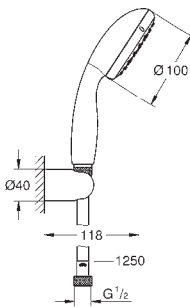

Tempesta 100
Wall holder set 2 sprays
consisting of:
hand shower Tempesta 100 II (27 597)
wall shower holder (28 605), not adjustable
Relaxaflex hose 1250 mm 1/2" x 1/2" (28 150)
GROHE EcoJoy 5.7 l/min. flow limiter
GROHE DreamSpray perfect spray pattern
GROHE StarLight chrome finish
SpeedClean anti-lime system
Inner WaterGuide for a longer life
ShockProof silicone ring prevents damages caused by shower falling
suitable for instantaneous heater
min. recommended pressure 1.0 bar

26 164 001 chrome 31.00
ditto, with 9.5 l/min flow limiter

27 799 001 chrome 31.00
ditto, with non-restricted flow

26 406 001 chrome 46.00