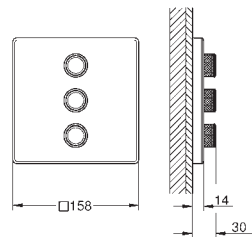

Grotherm SmartControl

Triple volume control trim

set for final installation for

GROHE Rapido SmartBox 35 600 000/35 601 000

metal wall escutcheon with **GROHE QuickFix**

(covered escutcheon and shaft sealing, covered

fixing), retroactively 6° adjustable

10 mm thin profile escutcheon

GROHE StarLight finish

GROHE SmartControl push for ON-OFF, turn for

volume adjustment from EcoJoy to full flow

exchangeable symbols

GROHE ProGrip with knurl structure

multiple outlets can be run simultaneously

cover plate in moon white acrylic glass

without roughing-in-set

flow performance:

outlet D = 28 l/min

outlet E = 28 l/min

outlet A = 28 l/min

outlet D+E+A = 65 l/min

optional flow reducer for CALGreen compliance included

35 600 000

chrome

70.00

GROHE Rapido SmartBox universal rough-in box for concealed installation