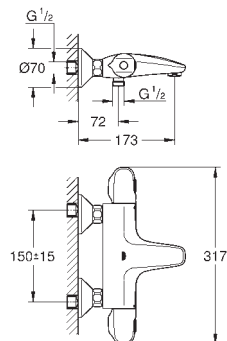

Grotherm 1000

Thermostatic bath mixer 1/2"

wall mounted

GROHE CoolTouch safety housing

GROHE StarLight chrome finish

GROHE MetalGrip ergonomically shaped metal handles

GROHE SafeStop at 38°C

GROHE SafeStop Plus optional temperature limiter at 43°C included

GROHE TurboStat compact cartridge

with wax thermoelement

integrated mixed water shut off

GROHE AquaDimmer Eco with multiple function:

- integrated GROHE EcoButton

(economy button with economy stop for shower)

- flow control

- diverter: bath/shower

shower bottom outlet 1/2"

mousseur

built-in non return valves

dirt strainers

protected against backflow

S-unions

metal escutcheon

min. recommended pressure 1.0 bar

GROHE EcoJoy technology for less water and perfect flow

34 256 004

chrome

239.00