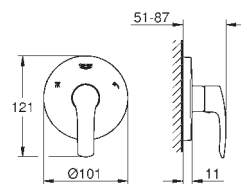

19 972 002 **chrome** **44.00**
19 972 EN2 **brushed nickel** **71.00**

Eurosmart
5-way diverter
for use with diverter rough-in valve
29 708 000
without concealed body
GROHE StarLight chrome finish