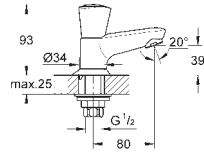

GROHE COSTA S

Ref. No. Colour Price netto (€)

20 405 001 **chrome** **51.00**
Costa S
Pillar tap 1/2"
metal handle
heat-insulated
screwable
marking: blue
Carbodur headpart
cast spout with mousseur
union nut 1/2" x 10.5 mm
GROHE StarLight chrome finish