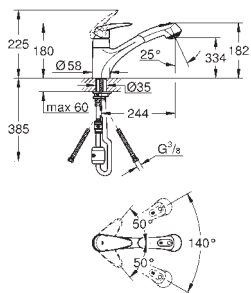

32 546 001

chrome

*

Eurodisc
Single-lever sink mixer 1/2"
low spout
single hole installation
GROHE StarLight finish
GROHE SilkMove 35 mm ceramic cartridge
pull-out dual spray
diverter: mousseur/**SpeedClean** shower jet
adjustable flow rate limiter
swivel cast spout
swivel area 140°
flexible connection hoses
rapid installation system

KITCHEN
FITTINGS