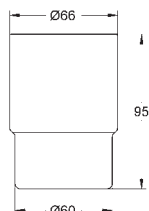

40 372 001		6.99

Essentials

Crystal glass

material: glass
fits in the following holders:
Essentials (40 369 xx1)
Essentials Cube (40 508)
Bau Cosmopolitan (40 585)
Essentials Authentic (40 652)