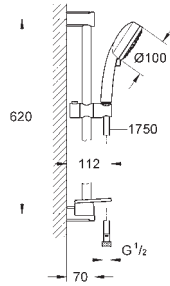

GROHE TEMPESTA

Ref. No.

Colour

Price netto (€)

27 577 002

chrome

77.00

**Tempesta Cosmopolitan 100
Shower rail set 4 sprays**

consisting of:

hand shower (27 575)
shower rail, 600 mm (27 521)
Relaxaflex hose 1750 mm 1/2" x 1/2" (28 154)

GROHE EasyReach tray (27 596)

GROHE EcoJoy 9,5 l/min flow limiter

GROHE DreamSpray perfect spray pattern

GROHE StarLight chrome finish

SpeedClean anti-lime system

Inner WaterGuide for a longer life

suitable for instantaneous heater

min. recommended pressure 1.0 bar