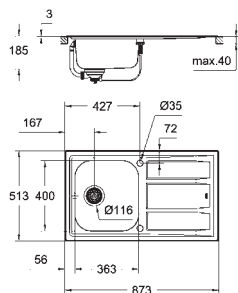

GROHE STAINLESS STEEL SINKS

Ref. No.

Colour

Price netto (€)

31 568 SDO

stainless steel

174.17

K400+

Stainless steel sink with drainer

model: K400+ 45-S 87.3/51.3 1.0 rev

mounting type: flat edge

material: stainless steel AISI 316 (V4A)

material thickness: 0.7 mm

GROHE StarLight finish

finish: satin finish

GROHE Whisper

min. cabinet size: 450 mm

dimensions: 873 x 513 mm

1 bowl: 363 x 400 x 188 mm

outer radius: R10, inner bowl radius: R95

GROHE QuickFix installation system

sink mountable left or right

cut-out: 840 x 480 mm

drilling holes: 2 x 35 mm

drainer: automatic waste fitting

accessories included: automatic waste fitting,

waste kit, basket strainer waste, mounting set

amount of fasteners included (flat edge): 18