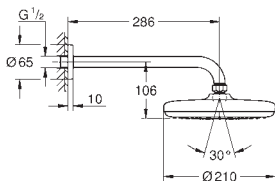

GROHE HEAD AND SIDE SHOWERS

Ref. No. Colour Price netto (€)

26 412 000 chrome 144.00

Tempesta 210
Head shower set 286 mm, 1 spray
consisting of:
head shower Tempesta 210 9.5 l/min (26 410)
1 spray:
Rain
Shower arm Rainshower 286 mm (28 576 000)
GROHE EcoJoy 9,5 l/min flow limiter
GROHE DreamSpray perfect spray pattern
GROHE StarLight chrome finish
SpeedClean anti-lime system
Inner WaterGuide for a longer life
suitable for instantaneous heater
min. recommended pressure 1.0 bar

26 411 000 chrome 144.00
ditto, with non-restricted flow