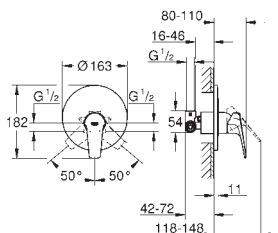

Ref. No. Colour Price netto (€)

29 112 000 chrome 116.00

BauFlow
Single-lever shower mixer
concealed installation
consisting of:
set for final installation
concealed body (33 964)
metal lever
GROHE Longlife 46 mm ceramic cartridge
GROHE StarLight chrome finish
adjustable flow rate limiter
escutcheon- and shaft-sealing
metal wall escutcheon