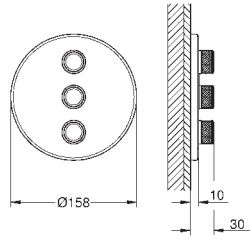

GROHE ATRIO

Ref. No. Colour Price netto (€)

29 122 000	chrome	306.00
29 122 DC0	supersteel	426.00
29 122 GL0	cool sunrise	456.00
29 122 DA0	warm sunset	456.00
29 122 AL0	brushed hard graphite	487.00

**Grohtherm SmartControl
Triple volume control trim**

set for final installation for
GROHE Rapido SmartBox 35 600 000/35 601 000
metal wall escutcheon with **GROHE QuickFix**
(covered escutcheon and shaft sealing, covered
fixing), retroactively 6° adjustable
10 mm thin profile escutcheon

GROHE StarLight chrome finish

GROHE SmartControl push for ON-OFF, turn for
volume adjustment from EcoJoy to full flow, exchangeable symbols
GROHE ProGrip with knurl structure
multiple outlets can be run simultaneously
without roughing-in-set

flow performance:
outlet D = 28 l/min
outlet E = 28 l/min
outlet A = 28 l/min
outlet D+E+A = 65 l/min

35 600 000	chrome	70.00
GROHE Rapido SmartBox universal rough-in box for concealed installation