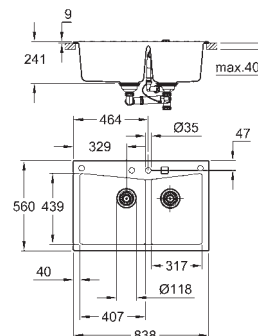

31 657 AT0
31 657 AP0

granite gray
granite black

265.83
265.83

K700

Composite sink

model: K700 90-C 83.8/55.9 2.0
mounting type: standard built-in and undermount
material: quartz composite

GROHE Whisper

min. cabinet size: 900 mm
dimensions: 838 x 559 mm
1 bowl: 406 x 438 x 241 mm
1 bowl: 316 x 438 x 241 mm
outer radius: R6, inner bowl radius: R15

GROHE QuickFix installation system

sink mountable left
cut-out (top mount installation): 818 x 539 mm
cut-out (undermount installation): 757 x 437 mm
drainer: automatic waste fitting
accessories included: automatic waste fitting,
waste kit, basket strainer waste, mounting set
amount of fasteners included (top mount): 9
amount of fasteners included (undermount): 9