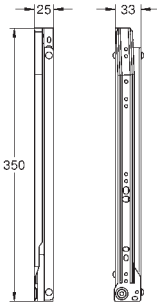

GROHE WASTE SEPARATION SYSTEMS

Ref. No.

Colour

Price netto (€)

40 984 000

42.91

GROHE Blue
Retrofit kit for extricable metal cover
contents: pull-out rails and anti-slip mat
for use with GROHE Blue waste separation system
40 980, 40 981, 40 982 or 40 983, sold separately

KITCHEN
FITTINGS