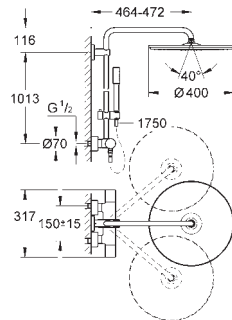

GROHE RAINSHOWER SYSTEM

Ref. No. Colour Price netto (€)

27 174 001 chrome 1,300.00

Rainshower System 400
Shower system with thermostat for wall mounting
consisting of:
horizontal swivable 450 mm shower arm
exposed thermostat with
Aquadimmer function
allows change between:
Rainshower Cosmopolitan 400 head shower (28 778 000)
material: metal
with ball joint, rotation angle $\pm 20^\circ$
hand shower Sena (28 034 000)
adjustable in height with gliding element (12 140 000)
shower hose, 1.750 mm
1/2" x 1/2" (28 025 000)
GROHE SafeStop at 38°C
GROHE SafeStop Plus optional temperature limiter at 43°C included
GROHE CoolTouch
GROHE StarLight chrome finish
SpeedClean anti-lime system
Inner WaterGuide for a longer life
suitable for instantaneous heaters
from 18 kW/h
minimum flow rate 7 l/min.
min. recommended pressure 1.0 bar