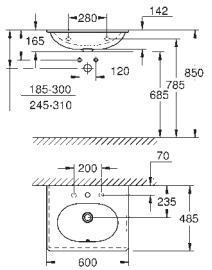

39 565 00H

alpine white

169.00

Essence
Wash basin 60

wall hung
1 hole punched, 2 holes pre-punched
with overflow on opposite site to faucet
600 x 485 mm
suitable for half and full pedestal
sanitary ware
PureGuard anti scale coating and anti bacterial glazing
16 pieces per pallet