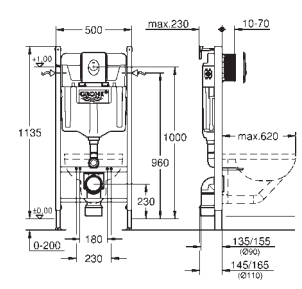

38 719 001

alpine white

204.00

Rapid SL
3-in-1 set for WC, 1.13 m installation height
with flushing cistern GD 2, 6 - 9 l

consisting of:

Rapid SL element for WC (38 840 000)

Skate Air flush plate, alpine white, vertical installation (38 505 SH0)

Rapid SL wall brackets (38 558 00M)

including adapter 38 338 000