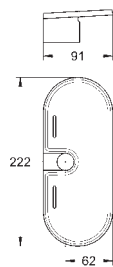

GROHE EasyReach tray
Acrylic
for Tempesta and Euphoria
shower rails $\varnothing$ 22 mm