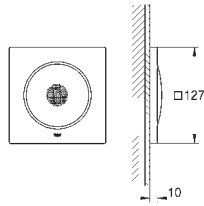

GROHE F-DIGITAL DELUXE

Ref. No. Colour Price netto (€)

36 360 000 **chrome** 958.00

**Rainshower F-Series
Sound set**

127 x 127 mm per module
full range stereo speaker
consisting of:
2 speakers with plug connections
waterproof & corrosion protected
GROHE StarLight chrome finish
requires rough-in set (29 073 000), F-digital Deluxe base unit box (26 374 000 or 36 397 000), Bluetooth unit (36 371 000) and various cable connections – all to be ordered separately due to installation situation
For detailed planning and product information please contact your local GROHE Customer Service.

29 073 000 213.00