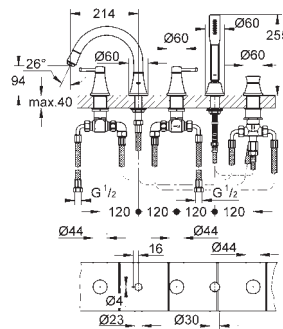

Grandera
5-hole bath combination
ceramic headparts 1/2", 90°
GROHE StarLight chrome finish
consisting of:
pre-assembled spout fixing
single lever mixer operating element
bath spout with mousseur and diverter bath/shower
Grandera hand shower 7,6 l
metal shower hose 1500 mm
flexible connection hoses
connection for shower hose
protected against backflow
can be used with 29 037 000
min. recommended pressure 1.0 bar

19 919 00A chrome *
ditto, with Grandera hand shower 6.6 l/min

29 037 000 754.00