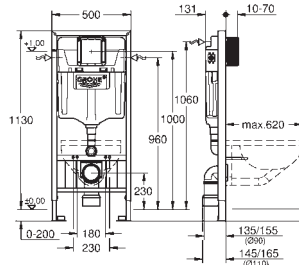

GROHE RAPID SL FOR WC

Ref. No.

Colour

Price netto (€)

38 897 000

303.00

Rapid SL

Element for WC, 1.13 m installation height, with vertical support for ceramics with small bearing area

with vertical support for WC bowls with a bearing area of less than 20 cm
with flushing cistern GD 2, 6 - 9 I
for on-the-wall installations or studded walls
powder coated steel frame, self-supporting
for dry-cladding, completely pre-assembled
with fixed connections
quick adjustment, lockable
fixing material
TÜV approved
2 WC fixing bolts
fixing device for ceramic
distance of fixing bolts 180/230 mm
outlet bend Ø 90 mm
depth adjustable
reducer Ø 90/110 mm
inlet and outlet connecting set

flushing cistern GD 2, 6 - 9 I, containing following features:

adjustment ex factory 6 l and 3 l
pneumatic discharge valve offering 3 modes of operation: dual flush or start/stop or single flush
water supply from left/right or back
low noise (group I acc. to German Noise Specification)
insulated against condensation
1/2" water supply connection including integrated angle valve and push fit flexible hose union
no tools required for the installation
of the inspection shaft incl. protection during construction phase
for vertical or horizontal use

for on-the-wall installation please order wall brackets 38 558 00M (sold separately)
for mounting of small flush plates please order revision shaft 40 911 000 (sold separately)

39 112 001

276.00