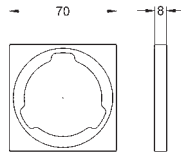

27 617 000

chrome

99.00

Compensation disc

for Rainshower F-Series shower systems
27 469 000 und 27 569 000 (cube brackets)
GROHE StarLight chrome finish