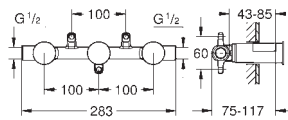

29 025 002 216.00

Two-handle basin mixer
concealed body, 1/2"
for 3-hole wash-basin mixer
wall installation
without finishing trim set
Installation depth 43 - 85 mm
DR-brass
installation device
allows for waterproofing of wall construction surrounding the concealed body
with sealing sleeve