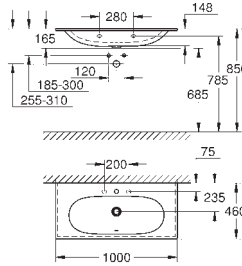

39 566 00H

alpine white

398.00

Essence
Vanity basin 100

wall hung
1 hole punched, 2 holes pre-punched
with overflow on opposite site to faucet
suitable for vanity units
1000 x 460 mm
sanitary ware
PureGuard anti scale coating and anti bacterial glazing
8 pieces per pallet