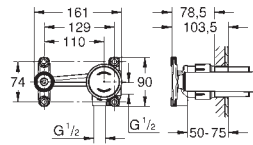

GROHE EURODISC JOY

Ref. No. Colour Price netto (€)

23 429 000 239.00

Joystick mixer 1/2", concealed body

for 2-hole basin mixers
without finishing trim set
GROHE FeatherControl Joystick cartridge
wall installation
installation device
DR-brass
allows for waterproofing of wall construction surrounding the concealed body
with sealing sleeve

46 901 000 63.00