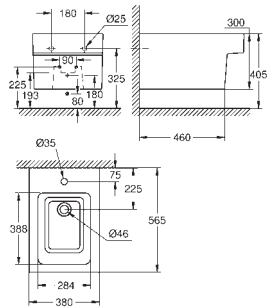

alpine white

136.00

Cube Ceramic
WC seat soft close
with lid
soft close
quick release function
detachable
material: Duroplast
including fixation set
compatible with all Cube Ceramic bowls

39 486 00H

alpine white