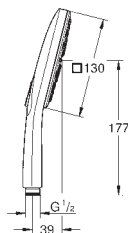

GROHE RAINSHOWER SMARTACTIVE

Ref. No. Colour Price netto (€)

26 550 000 **chrome** 67.00

Rainshower SmartActive 130 Cube
Hand shower 3 sprays
spray plate chrome
GROHE Rain including DripStop, Jet including DripStop, ActiveMassage
GROHE DreamSpray perfect spray pattern
GROHE SmartTip showering spray selection via push of a ring
GROHE RainStart - hand shower starts always with Rain spray pattern
GROHE StarLight chrome finish
SpeedClean anti-lime system
Inner WaterGuide for a longer life
universal mounting system, fitting all standard shower hoses
suitable for instantaneous heater
min. recommended pressure 1.0 bar