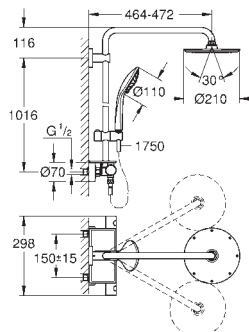

GROHE EUPHORIA SYSTEM

Ref. No.

Colour

Price netto (€)

26 363 000

chrome

706.00

Euphoria System 210

Shower system with thermostat for wall mounting

consisting of:

horizontal swivable 450 mm shower arm
exposed thermostat with
Aquadimmer function

allows change between:

metal head shower Rainshower Cosmopolitan 210 (28 368 000)

spray pattern: Rain

with ball joint

rotation angle $\pm 15^\circ$

hand shower Euphoria 110 Massage (27 221 000)

adjustable in height with gliding element

Silverflex shower hose 1750 mm (28 388 000)

GROHE EasyReach tray (26 362 LN0)

minimum flow rate 7 l/min.

GROHE DreamSpray perfect spray pattern

GROHE StarLight chrome finish

GROHE TurboStat compact cartridge

with wax thermoelement

GROHE SafeStop at 38°C

GROHE SafeStop Plus optional temperature limiter at 43°C included

SpeedClean anti-lime system

Inner WaterGuide for a longer life

Twistfree to prevent hose from twisting

suitable for instantaneous heaters

from 18 kW/h

min. recommended pressure 1.0 bar

27 964 000

chrome

723.00