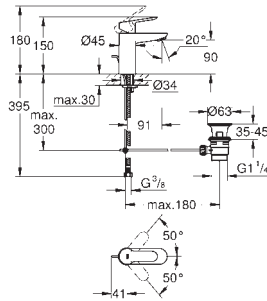

23 328 000 **chrome** **82.00**
BauEdge
Single-lever basin mixer 1/2"
S-Size
single hole installation
metal lever
GROHE Longlife 28 mm ceramic cartridge
GROHE StarLight chrome finish
GROHE EcoJoy mousseur 5.7 l/min
rapid installation system
plastic pop-up waste set 1 1/4"
flexible connection hoses

23 802 000 **chrome** **62.00**
ditto, with temperature limiter