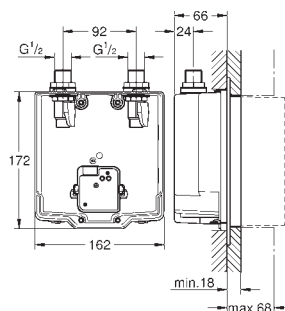

**Eurosmart Cosmopolitan E
Concealed mounting box
with mixture**

wall installation
suitable for IR-sets for final installation
2 stop valves

housing with mixing device

non-return valve

connection housing for power supply

suitable for

36 315 000, 36 412 000, 36 376 000

allows for waterproofing of wall construction surrounding the concealed body
with sealing sleeve