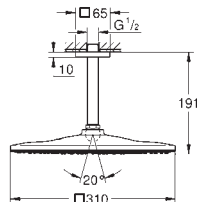

GROHE HEAD AND SIDE SHOWERS

Ref. No. Colour Price netto (€)

26 566 000	chrome	348.00
26 566 DC0	supersteel	578.00
26 566 GN0	brushed cool sunrise	680.00
26 566 DL0	brushed warm sunset	680.00
26 566 A00	hard graphite	646.00
26 566 AL0	brushed hard graphite	680.00

Rainshower Mono 310 Cube Head shower set ceiling 142 mm, 1 spray

consisting of:
head shower Rainshower 310
1 spray:
GROHE PureRain
Rainshower shower arm ceiling 142 mm (27 485 000)
GROHE EcoJoy 9,5 l/min flow limiter
GROHE DreamSpray perfect spray pattern
GROHE StarLight chrome finish
SpeedClean anti-lime system
Inner WaterGuide for a longer life
suitable for instantaneous heater
min. recommended pressure 1.0 bar

26 565 000	chrome	348.00
ditto, with non-restricted flow		

26 256 000	chrome	618.00