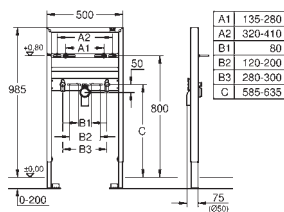

38 541 000

126.00

Rapid SL

Element for wash basin, single hole installation

1.00 m installation height
for on-the-wall installations or studded walls
powder coated steel frame, self-supporting
for dry-cladding, completely pre-assembled
with fixed connections
quick adjustment, lockable
fixing material
TÜV approved
wash basin fixing bolts M10 with
fixing device for ceramic
variable distance of fixing bolts
HT-outlet bend Ø 50 mm
seal Ø 32 mm
2 noise protected fitting connections 1/2"
for on-the-wall installation please order wall brackets 38 558 00M (sold separately)