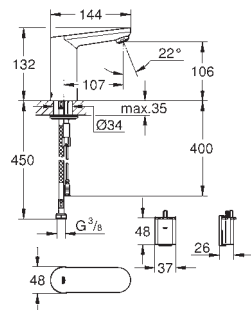

Eurosmart Cosmopolitan E
Infra-red electronic basin tap 1/2" without mixing device
with infrared sensor for bi-directional communication
for monitoring, configuration and service purpose
for cold or premixed water
6 V lithium battery, type CR-P2
battery lifetime: approx. 7 years (150 actuations a day)
GROHE StarLight chrome finish
GROHE EcoJoy mousseur 5.7 l/min
flexible connection hose
dirt strainer
with integrated solenoid valve
external battery
rapid installation system
multistage battery status display
7 pre-set programs:
auto flush
thermal disinfection
cleaning mode
additional functions and precise settings
by remote control 36 407
CE approved
acoustic group I in accordance with DIN 4109
type of protection faucet IP 59K
min. recommended pressure 1.0 bar

36 330 001

chrome

365.00