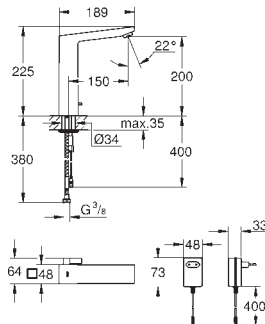

36 440 000

chrome

664.00

Eurocube E

Infra-red electronic basin mixer 1/2" with mixing device and adjustable temperature limiter

with infrared sensor for bi-directional communication for monitoring, configuration and service purpose with plug transformer 100-230 V AC, 50-60 Hz, 6 V DC

GROHE StarLight chrome finish laminar spray regulator 5.7 l/min flexible connection hoses

non-return valve dirt strainers with integrated solenoid valve rapid installation system

7 pre-set programs:

auto flush

thermal disinfection

cleaning mode

additional functions and precise settings

by remote control 36 407

CE approved

acoustic group I in accordance with DIN 4109

type of protection faucet IP 59K

min. recommended pressure 1.0 bar

36 441 000

chrome

681.00