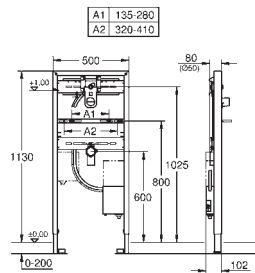

38 748 002

chrome

446.00

Rapid SL

Element for wash basin with roughin-in set for infra-red electronic

for wall mounted fittings
suitable for trim sets Europlus E 36 042 SD0, Essence E 36 447 000
and Eurocube E 36 442 000

1.13 m installation height

for on-the-wall installations or studded walls
powder coated steel frame, self-supporting
for dry-cladding, completely pre-assembled
quick adjustment, lockable
fixing material
wash basin fixing bolts M10 with
fixing device for ceramic
variable distance of fixing bolts
HT-outlet bend Ø 50 mm
seal Ø 32 mm
pre-mounted roughing-in set
with protecting block
fire-proof pipe for laying electronic cables
installation box with water group, stop valve and flush elbow
connection with noise protected fitting holder 1/2"

connecting box for mains supply 230 V

CE approved

for installation with pre-mixed or cold water

for on-the-wall installation please order wall brackets 38 558 00M (sold separately)

SPECIAL FITTINGS