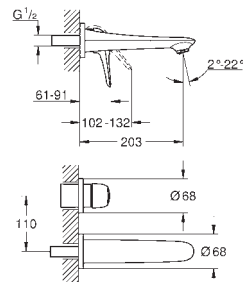

19 571 003 chrome 204.00
19 571 LS3 moon white/chrome 293.00

Eurostyle
Two-hole basin mixer
M-Size
wall mounted
without concealed body
set for final installation for
23 571 000
metal escutcheon
loop metal lever
GROHE StarLight chrome finish
GROHE AquaGuide adjustable mousseur
centre distance 110 mm
projection 203 mm