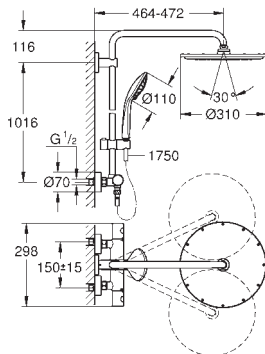

26 384 000	chrome	750.00

Euphoria System 310

Shower system with thermostatic mixer for wall mounting

consisting of:

horizontal swivable 450 mm shower arm

GROHE MetalGrip ergonomically shaped metal handles

exposed thermostat with

Aquadimmer function

allows change between:

Rainshower Cosmopolitan 310 metal head shower

spray pattern: Rain

GROHE EcoJoy 12 l/min flow limiter

with ball joint

rotation angle $\pm 15^\circ$

hand shower Euphoria 110 Massage

GROHE EcoJoy 9,5 l/min flow limiter

adjustable in height with gliding element

Silverflex shower hose 1750 mm (28 388 000)

minimum flow rate 7 l/min.

GROHE DreamSpray perfect spray pattern

GROHE StarLight finish

GROHE TurboStat compact cartridge

with wax thermoelement

SpeedClean anti-lime system

Inner WaterGuide for a longer life

Twistfree to prevent hose from twisting

suitable for instantaneous heaters

from 18 kW/h

min. recommended pressure 1.0 bar

optional upgrade: **GROHE EasyReach** tray (26 362)