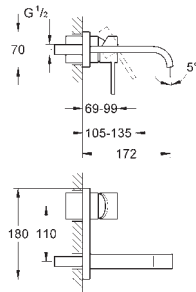

19 309 000 chrome 658.00

Allure
Two-hole basin mixer
S-Size
wall mounted
without concealed body
set for final installation for
33 769 000
with metal plate
GROHE StarLight chrome finish
flow limiter 8 l/min.
spout with mousseur, centre distance 110 mm
projection 172 mm

19 386 000 chrome 709.00
ditto, projection 220 mm