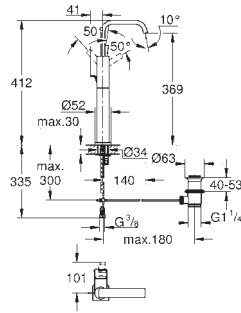

GROHE ALLURE

Ref. No. Colour Price netto (€)

32 249 000 **chrome** **728.00**

Allure
Single-lever basin mixer 1/2"
XL-Size
single hole installation
for free-standing basins
GROHE SilkMove 28 mm ceramic cartridge
GROHE StarLight chrome finish
GROHE EcoJoy 6.0 l/min. flow limiter
rapid installation system
mousseur
U - spout
pop-up waste set 1 1/4"
flexible connection hoses