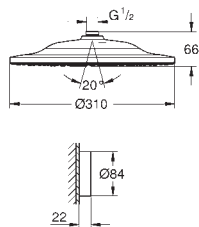

Ref. No.	Colour	Price netto (€)
 	26 644 000 26 644 EN0	chrome brushed nickel	485.00 *
	Rainshower SmartConnect 310 Head shower 2 sprays with remote control GROHE PureRain, ActiveRain default spray type programmable spray plate chrome ball joint with turning angle $\pm 10^\circ$ connection thread 1/2" with wireless remote control to change or combine spray patterns screw or glue holder to wall battery powered including 3 x AAA batteries and 1 x CR 2032 button cell LED indicator for pairing and battery change water resistant remote control rated IP57 GROHE EcoJoy 6.6 l/min flow limiter GROHE DreamSpray perfect spray pattern GROHE StarLight chrome finish SpeedClean anti-lime system Inner WaterGuide for a longer life suitable for instantaneous heater min. recommended pressure 1.5 bar		
 	26 641 000	chrome	485.00
	Rainshower SmartConnect 310 Head shower 2 sprays GROHE PureRain, ActiveRain default spray type programmable spray plate chrome ball joint with turning angle $\pm 10^\circ$ connection thread 1/2" with wireless remote control to change or combine spray patterns screw or glue holder to wall battery powered including 3 x AAA batteries and 1 x CR 2032 button cell LED indicator for pairing and battery change water resistant remote control rated IP57 GROHE EcoJoy 9,5 l/min flow limiter GROHE DreamSpray perfect spray pattern GROHE StarLight chrome finish SpeedClean anti-lime system Inner WaterGuide for a longer life suitable for instantaneous heater min. recommended pressure 1.5 bar		
	26 569 000 26 569 EN0	chrome brushed nickel	260.00 442.00
	Rainshower Mono 310 Head shower 1 spray GROHE PureRain spray plate chrome ball joint with turning angle $\pm 10^\circ$ connection thread 1/2" GROHE EcoJoy 6.6 l/min flow limiter GROHE DreamSpray perfect spray pattern GROHE StarLight chrome finish SpeedClean anti-lime system Inner WaterGuide for a longer life suitable for instantaneous heater min. recommended pressure 1.0 bar		
	26 562 000 26 562 LS0	chrome moon white	266.00 346.00
	ditto, with GROHE EcoJoy 9.5 l/min flow limiter		
	26 561 000 26 561 LS0	chrome moon white	266.00 346.00
	ditto, with non-restricted flow