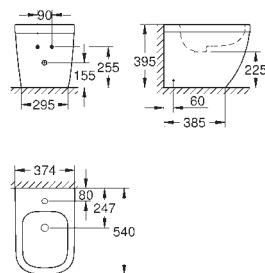

39 340 000
39 340 00H

alpine white
alpine white

145.00
179.00

Euro Ceramic
Floor standing bidet
1 hole punched
with overflow
including fixation set
sanitary ware
fully skirted with invisible fixation
optional: **PureGuard** anti scale coating and
anti bacterial glazing (00H)
12 pieces per pallet