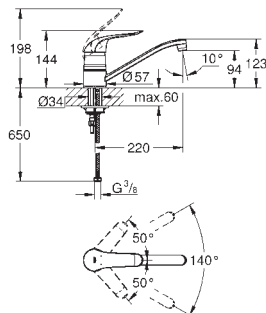

32 787 000

chrome

123.00

Euroeco Special
Single-lever sink mixer 1/2"
single hole installation
GROHE StarLight finish
GROHE SilkMove 46 mm ceramic cartridge
adjustable flow rate limiter
adjustable temperature limiter
laminar flow straightener 9 l/min
swivel tubular spout
lever length 120 mm
flexible connection hoses

KITCHEN
FITTINGS