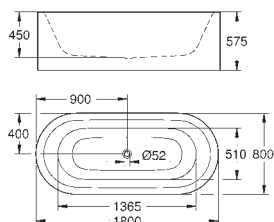

39 614 00H **alpine white** **4,670.00**

Essence Bathtub
free standing
180 x 80 cm
height 57.5 cm
with EasyClean
with AntiSlip
without overflow
sanitary titan steel
mandatory waste set 49 113 000/SH0 (sold separately)
mains supply necessary for installation of waste set 49 113 000/SH0
includes noise suppression mats