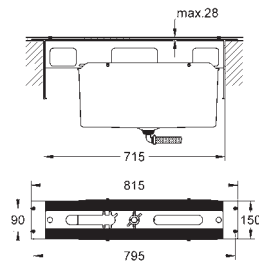

45 388 000		122.00
Supporting legs for baseframe