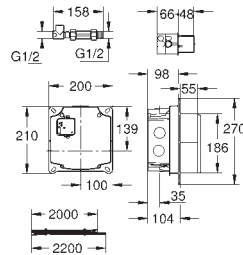

36 264 001

168.00

Concealed mounting box

wall installation
for installation with pre-mixed or cold water suitable for IR-sets for final installation
connection housing for power supply suitable for 36 447 000, 36 442 000