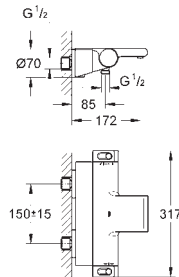

protected against backflow

covered S-unions, CoolTouch escutcheons with wall sealing

GROHE EasyReach shower tray

removable for easy cleaning

GROHE EcoJoy technology for less water and perfect flow

34 174 001