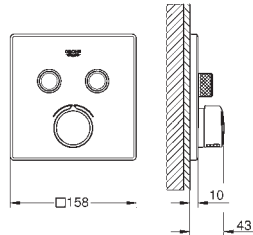

29 148 000 chrome 428.00

SmartControl
Concealed mixer with 2 valves
set for final installation for
GROHE Rapido SmartBox 35 600 000
metal wall escutcheon with **GROHE QuickFix**
(covered escutcheon and shaft sealing, covered
fixing), retroactively 6° adjustable
GROHE StarLight chrome finish
GROHE SmartControl push for ON-OFF, turn for
volume adjustment from EcoJoy to full flow
exchangeable symbols
cartridge for temperature mixing
multiple outlets can be run simultaneously
without roughing-in-set
flow performance:
outlet B = 23 l/min
outlet C = 25 l/min
outlet B + C = 27 l/min

35 600 000 chrome 70.00
GROHE Rapido SmartBox universal rough-in box for concealed installation