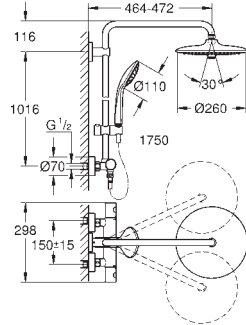

GROHE EUPHORIA SYSTEM

Ref. No.

Colour

Price netto (€)