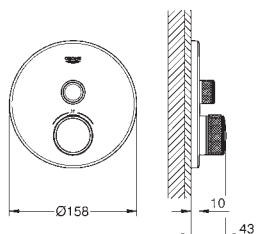

GROHE GROHTHERM SMARTCONTROL

Ref. No.	Colour	Price netto (€)
29 118 000	chrome	438.00
29 118 DC0	supersteel	593.00
29 118 BE0	polished nickel	635.00
29 118 EN0	brushed nickel	677.00
29 118 GL0	cool sunrise	635.00
29 118 GN0	brushed cool sunrise	677.00
29 118 DA0	warm sunset	635.00
29 118 DL0	brushed warm sunset	677.00
29 118 A00	hard graphite	635.00
29 118 AL0	brushed hard graphite	677.00

Grotherm SmartControl

Thermostat for concealed installation with one valve

set for final installation for
GROHE Rapido SmartBox 35 600 000
metal wall escutcheon with **GROHE QuickFix**
(covered escutcheon and shaft sealing, covered
fixing), retroactively 6° adjustable

GROHE StarLight chrome finish

GROHE SmartControl push for ON-OFF, turn for
volume adjustment from EcoJoy to full flow, exchangeable symbols

GROHE TurboStat compact cartridge

with wax thermoelement

GROHE ProGrip with knurl structure

GROHE SafeStop at 38°C

GROHE SafeStop Plus optional temperature limiter at 43°C or 46°C included

built-in non return valves and dirt strainers

without roughing-in-set

flow performance:

outlet A (to external shut-off) = 34 l/min

outlet B/C = 29 l/min

35 600 000	chrome	70.00
GROHE Rapido SmartBox universal rough-in box for concealed installation		

29 119 000	chrome	492.00
29 119 DC0	supersteel	645.00
29 119 BE0	polished nickel	691.00
29 119 EN0	brushed nickel	737.00
29 119 GL0	cool sunrise	691.00
29 119 GN0	brushed cool sunrise	737.00
29 119 DA0	warm sunset	691.00
29 119 DL0	brushed warm sunset	737.00
29 119 A00	hard graphite	691.00
29 119 AL0	brushed hard graphite	737.00

Grotherm SmartControl

Thermostat for concealed installation with 2 valves

set for final installation for
GROHE Rapido SmartBox 35 600 000
metal wall escutcheon with **GROHE QuickFix**
(covered escutcheon and shaft sealing, covered
fixing), retroactively 6° adjustable

GROHE StarLight chrome finish

GROHE SmartControl push for ON-OFF, turn for
volume adjustment from EcoJoy to full flow
exchangeable symbols

GROHE TurboStat compact cartridge

with wax thermoelement

GROHE ProGrip with knurl structure

GROHE SafeStop at 38°C

GROHE SafeStop Plus optional temperature limiter at 43°C or 46°C included

built-in non return valves and dirt strainers

multiple outlets can be run simultaneously

without roughing-in-set

flow performance:

outlet B = 24 l/min

outlet C = 26 l/min

outlet B+C = 29 l/min

35 600 000	chrome	70.00
GROHE Rapido SmartBox universal rough-in box for concealed installation