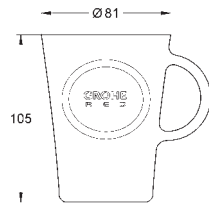

40 432 000

25.41

**GROHE Red
Tea glasses (4 pieces)**

heat proof glass with GROHE Red decor
dish washer safe
volume 250 ml