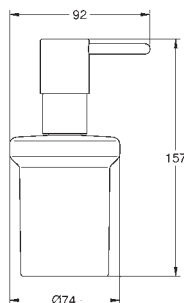

40 394 001 chrome 17.08
40 394 DC1 supersteel 24.16
40 394 AL1 brushed hard graphite 27.49

Essentials Soap dispenser

material: glass / metal
filling quantity 160 ml
fits in the following holders:
Essentials (40 369 xx1)
Essentials Cube (40 508)
Bau Cosmopolitan (40 585)
Essentials Authentic (40 652)
GROHE StarLight chrome finish