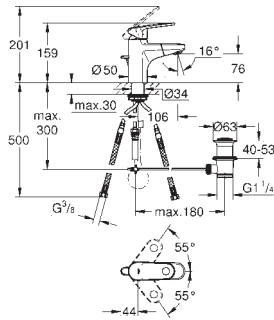

Ref. No.

Colour

Price netto (€)

33 155 002

chrome

267.00

Europlus
Single-lever basin mixer 1/2"
S-Size
single hole installation
metal lever
GROHE SilkMove 35 mm ceramic cartridge
adjustable flow rate limiter
adjustable minimum flow rate
approx. 2.5 l/min
temperature limiter
GROHE StarLight chrome finish
rapid installation system
pull out spout with **SpeedClean** mousseur
integrated non-return valve
pop-up waste set 1 1/4"
flexible connection hoses