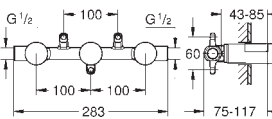

29 025 002 216.00

Two-handle basin mixer
concealed body, 1/2"
for 3-hole wash-basin mixer
wall installation
without finishing trim set
Installation depth 43 - 85 mm
DR-brass
installation device
allows for waterproofing of wall construction surrounding the concealed body
with sealing sleeve