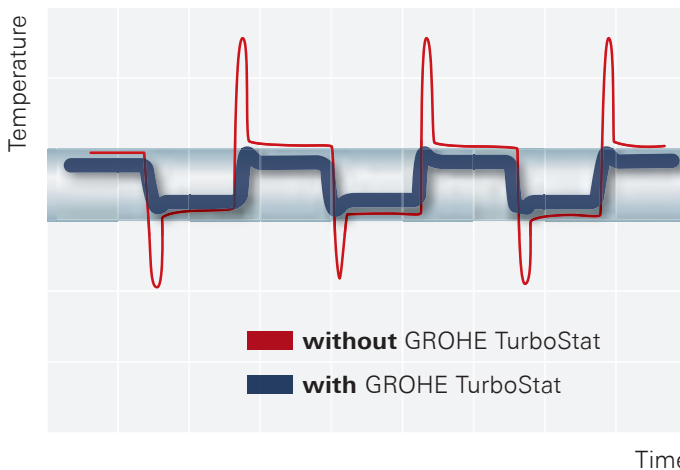

GROHE TURBOSTAT

Always the right temperature, for ultimate convenience and safety.

GROHE TurboStat technology lies at the heart of our Grohtherm thermostats. The thermo-element's unrivaled sensitivity means it delivers water at the desired temperature within a fraction of a second – and keeps it constant for the duration of your shower. No more time and water wasted getting the temperature right. And if the cold water supply fails, it reacts instantly: hot water will shut off automatically to avoid the risk of scalding.

Compensating precisely for fluctuations in temperature and pressure results in a consistent and comfortable shower throughout.