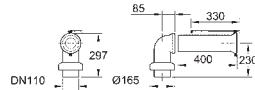

WC connection outlet
horizontal and vertical
length adjustable
60 to 105 mm from wall

39 457 000

56.00