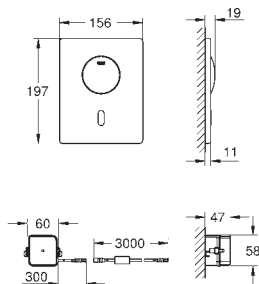

37 419 000

chrome

822.00

37 419 SD0

stainless steel

841.00

Tectron Skate

Infra-red electronic for WC flushing cistern

with additional manual actuation with infrared sensor for bi-directional communication for monitoring, configuration and service purpose with transformer 100-230 V AC, 50-60 Hz, 6 V DC

for single flush actuation

for flushing cistern GD 2

servo motor
concealed installation
hidden fixing screws
front plate 156 x 197 mm

7 pre-set programs:
auto flush
cleaning mode
pre-flush on/off
additional functions and precise settings
by remote control 36 407
adjustable flush (3 - 9 l) by hand and remote
CE approved