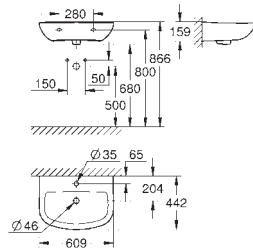

39 421 000

alpine white

39.00

Bau Ceramic Wash basin 60
wall hung
1 hole punched with overflow
609 x 442 mm
sanitary ware
18 pieces per pallet