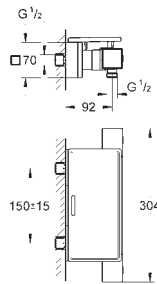

GROHE GROHTHERM CUBE

Ref. No.

Colour

Price netto (€)

34 491 000

chrome

353.00

Grotherm Cube

Thermostatic shower mixer 1/2"

wall mounted

GROHE StarLight chrome finish

GROHE SafeStop at 38°C

GROHE SafeStop Plus optional temperature limiter at 43°C included

GROHE TurboStat compact cartridge

with wax thermoelement

integrated mixed water shut off

volume handle with **GROHE EcoButton** (economy

button with individually adjustable economy stop)

Carbodur ceramic headpart 1/2", 180°

shower bottom outlet 1/2"

built-in non return valves

dirt strainers

protected against backflow

covered S-unions

GROHE EasyReach shower tray (18 700 000)

removable for easy cleaning

da Vinci satin white finish

min. recommended pressure 1.0 bar

GROHE EcoJoy technology for less water and perfect flow

34 488 000

chrome

361.00