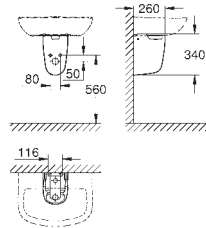

GROHE BAU CERAMIC

Ref. No. Colour Price netto (€)

39 426 000 **alpine white** **43.00**
Bau Ceramic
Half pedestal
including fixation set
sanitary ware
suitable to all Bau Ceramic wash basins except 39 424 000
30 pieces per pallet