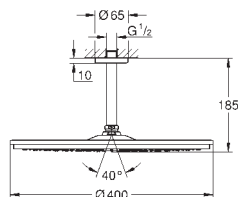

Rainshower Cosmopolitan 400 Head shower set ceiling 142 mm, 1 spray

consisting of:
head shower Rainshower Cosmopolitan 400 (28 778 000)
1 spray:
Rain
Rainshower shower arm ceiling 142 mm (28 724 000)
GROHE DreamSpray perfect spray pattern
GROHE StarLight chrome finish
SpeedClean anti-lime system
suitable for instantaneous heater
min. recommended pressure 1.0 bar

26 257 000	chrome	499.00