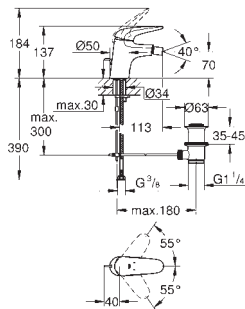

23 720 003 chrome 116.00
23 720 LS3 moon white/chrome 149.00

Eurostyle
Single-lever bidet mixer 1/2"
S-Size
single hole installation
solid metal lever
GROHE SilkMove 35 mm ceramic cartridge
adjustable flow rate limiter
with temperature limiter
GROHE StarLight chrome finish
GROHE EcoJoy mousseur 5.7 l/min
GROHE QuickFix rapid installation system
with ball joint
pop-up waste set 1 1/4"
flexible connection hoses