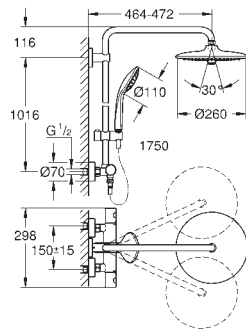

Euphoria System 260

Shower system with thermostat for wall mounting

consisting of:

horizontal swivable 450 mm shower arm

exposed thermostat with

Aquadimmer function

allows change between:

head shower Euphoria 260 (26 457)

3 spray patterns:

Rain, SmartRain, Jet

with ball joint

rotation angle $\pm 15^\circ$

hand shower Euphoria 110 Massage (27 239 000)

3 spray patterns:

Rain, SmartRain, Massage

adjustable in height with gliding element

Silverflex shower hose 1750 mm (28 388 000)

GROHE EcoJoy 9,5 l/min flow limiter

GROHE TurboStat compact cartridge

with wax thermoelement

GROHE SafeStop at 38°C

GROHE SafeStop Plus optional temperature limiter at 43°C included

GROHE DreamSpray perfect spray pattern

GROHE StarLight chrome finish

GROHE SprayDimmer (Stepless flow

rate reduction)

SpeedClean anti-lime system

Inner WaterGuide for a longer life

Twistfree to prevent hose from twisting

suitable for instantaneous heaters

from 18 kW/h

minimum flow rate 7 l/min.

min. recommended pressure 1.0 bar

optional upgrade: **GROHE EasyReach** tray (26 362)