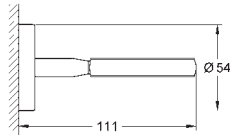

GROHE BAUCOSMOPOLITAN

Ref. No. Colour Price netto (€)

40 585 001 **chrome** **16.66**

BauCosmopolitan Holder

material: metal
for crystal glass (40 372 001),
soap dish (40 368 001) or
soap dispenser (40 394 001)
concealed fastening
GROHE StarLight chrome finish
suitable for screwing (including screws and dowels) or gluing (glue 40 915 000
sold separately)