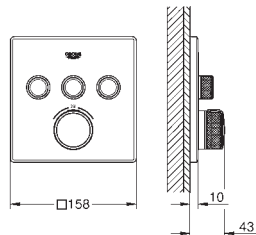

GROHE GROHTHERM SMARTCONTROL

Ref. No. Colour Price netto (€)

29 125 000 chrome 585.00

**Grotherm SmartControl
Thermostat for concealed installation
with 2 valves and integrated shower holder**

set for final installation for
GROHE Rapido SmartBox 35 600 000
metal wall escutcheon with **GROHE QuickFix**
(covered escutcheon and shaft sealing, covered
fixing), retroactively 6° adjustable
GROHE StarLight chrome finish
GROHE SmartControl push for ON-OFF, turn for
volume adjustment from EcoJoy to full flow, exchangeable symbols
GROHE TurboStat compact cartridge
with wax thermoelement
GROHE ProGrip with knurl structure
GROHE SafeStop at 38°C
GROHE SafeStop Plus optional temperature limiter at 43°C or 46°C included
built-in non return valves and dirt strainers
multiple outlets can be run simultaneously
integrated shower union with shower outlet 1/2"
without roughing-in-set
flow performance:
outlet B = 24 l/min
hand shower = 12 l/min
outlet B + hand shower = 27 l/min

35 600 000 chrome 70.00
GROHE Rapido SmartBox universal rough-in box for concealed installation

29 126 000 chrome 531.00
29 126 DC0 supersteel 698.00
29 126 GN0 brushed cool sunrise 798.00
29 126 DL0 brushed warm sunset 798.00
29 126 A00 hard graphite 748.00
29 126 AL0 brushed hard graphite 798.00

**Grotherm SmartControl
Thermostat for concealed installation with 3 valves**