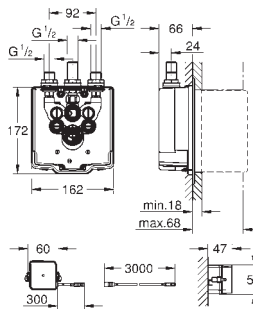

36 416 001

566.00

Eurosmart Cosmopolitan E

Concealed body

for shower
with integrated pre-adjustable
thermostatic mixer
suitable for infra-red set 36 415 000 and 36 463 000
2 stop valves
non-return valves with filters
connection housing for power supply
with transformer 100-240 V AC, 50-60 Hz, 6.75 V DC
allows for waterproofing of wall construction surrounding the concealed body
with sealing sleeve

SPECIAL FITTINGS