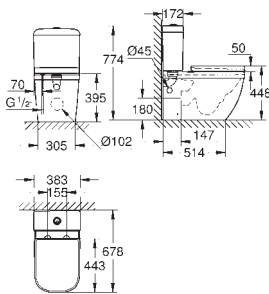

39 462 000 **alpine white** **316.00**
39 462 00H **alpine white** **316.00**
Euro Ceramic
Floor standing 2 piece WC
close coupled
universal trap for horizontal and vertical outlet
GROHE Triple Vortex flushing technology
rimless
flush volume 6/3 l
including cistern with bottom inlet, seat and cover soft close and fixation set
sanitary ware
optional: **PureGuard** anti scale coating and
anti bacterial glazing (00H)