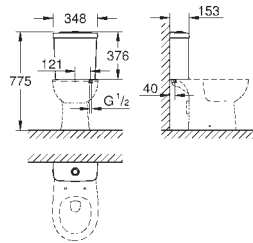

39 436 000 alpine white 69.00

Bau Ceramic
Exposed flushing cistern
bottom inlet
inlet and outlet concealed
including flushing set
sanitary ware
24 pieces per pallet