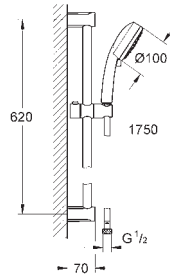

GROHE TEMPESTA

Ref. No. Colour Price netto (€)

27 580 002 **chrome** **69.00**

**Tempesta Cosmopolitan 100
Shower rail set 4 sprays**

consisting of:
hand shower Tempesta Cosmopolitan 100 (27 575)
shower rail, 600 mm (27 521)
Relaxaflex hose 1750 mm 1/2" x 1/2" (28 154)
GROHE EcoJoy 9,5 l/min flow limiter
GROHE DreamSpray perfect spray pattern
GROHE StarLight chrome finish
SpeedClean anti-lime system
Inner WaterGuide for a longer life
suitable for instantaneous heater
min. recommended pressure 1.0 bar

27 787 002 **chrome** **69.00**

ditto, with non-restricted flow