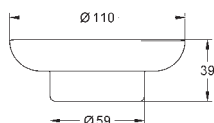

40 368 001	glass clear	5.74

Essentials

Soap dish

material: glass
fits in the following holders:
Essentials (40 369 xx1)
Essentials Cube (40 508)
Bau Cosmopolitan (40 585)
Essentials Authentic (40 652)