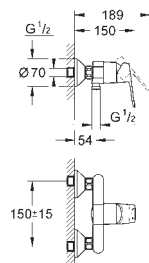

23 340 000

chrome

79.00

BauLoop
Single-lever shower mixer 1/2"

wall mounted
metal lever
GROHE Longlife 46 mm ceramic cartridge
GROHE StarLight chrome finish
adjustable flow rate limiter
shower bottom outlet 1/2"
with integrated non return-valve
S-unions
metal wall escutcheon
protected against backflow
optional temperature limiter ref. no. 46 308 000