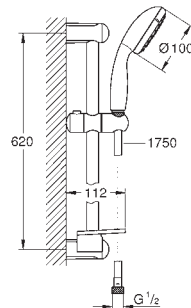

26 638 000 chrome 55.00

Tempesta 100
Shower rail set 2 sprays
consisting of:
hand shower Tempesta 100 (26 161)
shower rail, 600 mm (27 523)
Relaxaflex hose 1750 mm 1/2" x 1/2" (28 154)
GROHE EasyReach tray (27 596)
GROHE EcoJoy 9,5 l/min flow limiter
GROHE DreamSpray perfect spray pattern
GROHE StarLight chrome finish
SpeedClean anti-lime system
Inner WaterGuide for a longer life
ShockProof silicone ring prevents damages caused by shower falling
suitable for instantaneous heater
min. recommended pressure 1.0 bar

27 926 001 chrome 57.00
ditto, with non-restricted flow