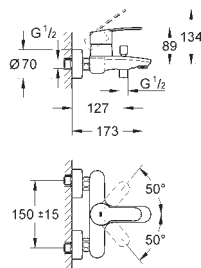

Eurostyle Cosmopolitan
Single-lever bath mixer 1/2"

wall mounted

metal lever

GROHE SilkMove 46 mm ceramic cartridge

GROHE StarLight chrome finish

adjustable flow rate limiter

automatic diverter: bath/shower

mousseur

integrated non-return valve in the shower outlet 1/2"

S-unions

protected against backflow

optional temperature limiter ref. no. 46 308 000

acoustic group I in accordance with DIN 4109

min. recommended pressure 1.0 bar

34 766 000

chrome

231.00