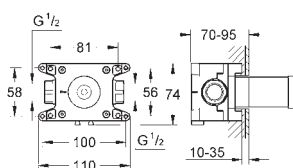

35 034 000 219.00

Grohtherm F
Rough-in for wall shower union 27 621
for grid installation of Grohtherm Custom Shower system
built-in box with removable protection cover
waterproof membrane base for wall sealing
flushing plug
for masonry and drywall installation
fixing points for front and back wall
aramä DR
1/2" connections
installation depth 70 - 95 mm