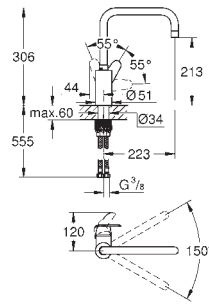

GROHE EURODISC COSMOPOLITAN

Ref. No. Colour Price netto (€)

32 259 003 **chrome** **195.00**

Eurodisc Cosmopolitan
Single-lever sink mixer 1/2"
high spout
single hole installation
GROHE StarLight chrome finish
GROHE SilkMove 35 mm ceramic cartridge
GROHE Zero separated inner water ways - lead and nickel free
adjustable flow rate limiter
swivel tubular spout
selectable swivel area : 0° / 150°
mousseur
flexible connection hoses
GROHE QuickFix rapid installation system