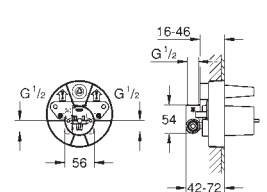

33 964 000

76.00

Single-lever mixer 1/2", concealed body

for shower
without finishing trim set
wall installation
GROHE SilkMove 46 mm ceramic cartridge
adjustable flow rate limiter
top outlet 1/2"
clockwise thread