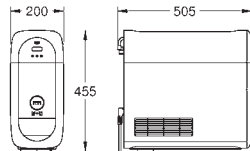

chrome

1,200.00

**GROHE Blue Home
Cooler**

180 Watt cooling unit, 230 V, 50 Hz
delivers 3 liters of chilled sparkling water per hour
CE approved
requires ventilation holes in the bottom of the kitchen cabinet
software set-up and monitoring of filter and CO₂ capacity
possible via GROHE Ondus app
with Bluetooth 4.0* and WIFI interface for wireless data communication
for Apple** and Android devices
Bluetooth range (max. 10 m) varies depending on used
materials and walls between transmitter and receiver
adjustable for GROHE Blue filter S-Size, GROHE Blue activated
carbon filter and GROHE Blue magnesium+ filter

System requirements

Apple

iPhone with iOS 9.0 or higher

System requirements

Android

smart phone with Android 4.3 or higher

Mobile devices and GROHE Ondus App*** are not included in delivery and have to be ordered separately via an authorised Apple store/store/iTunes or Google Play store.

* The Bluetooth word mark and logos are registered trademarks owned by Bluetooth SIG, Inc. and any use of such marks by Grohe AG is under license. Other trademarks and trade names are those of their respective owners.

** Apple, the Apple logo, iPod, iPod Touch, iPhone and iTunes are trademarks of Apple Inc., registered in the U.S. and other countries. Apple is not responsible for the function of this device or its compliance with safety and regulatory standards.

*** Available for free via iTunes app or Google Play store.