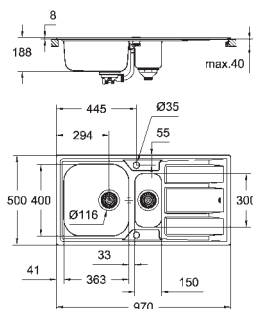

GROHE STAINLESS STEEL SINKS

Ref. No.

Colour

Price netto (€)

31 567 SD0

stainless steel

182.50

K400

Stainless steel sink with drainer

model: K400 60-S 97/50 1.5 rev

mounting type: standard built-in

material: stainless steel AISI 304 (V2A)

material thickness: 0.7 mm

GROHE StarLight finish

finish: satin finish

GROHE Whisper

min. cabinet size: 600 mm

dimensions: 970 x 500 mm

1 bowl: 363 x 400 x 188 mm

0.5 bowl: 150 x 300 x 188 mm

outer radius: R10, inner bowl radius: R95

GROHE QuickFix installation system

sink mountable left or right

cut-out: 950 x 480 mm

drilling holes: 2 x 35 mm

drainer: automatic waste fitting

accessories included: automatic waste fitting,

waste kit, basket strainer waste, mounting set

amount of fasteners included (top mount): 8

31 587 SD0

stainless steel

182.50