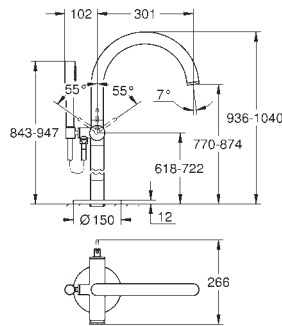

GROHE ATRIO

Ref. No. Colour Price netto (€)

24 138 003	chrome	557.00
24 138 DC3	supersteel	780.00
24 138 GL3	cool sunrise	836.00
24 138 DA3	warm sunset	836.00
24 138 AL3	brushed hard graphite	892.00

Atrio

Thermostatic bath tub mixer for 2 outlets with integrated shut off/diverter valve

set for final installation for

GROHE Rapido SmartBox 35 600 000

GROHE TurboStat compact cartridge

with wax thermoelement

GROHE StarLight chrome finish

wall escutcheon with **GROHE QuickFix** (covered

escutcheon- and shaft sealing, covered fixing)

metal escutcheon, retroactively 6° adjustable

printed shower and bath symbol

GROHE SafeStop at 38°C

GROHE SafeStop Plus optional temperature limiter at 43°C or 46°C included

GROHE AquaDimmer, integrated shut off/diverter valve

metal handles

flow performance:

outlet B = 27 l/min

outlet C = 30 l/min

without roughing-in-set

35 600 000	chrome	70.00
GROHE Rapido SmartBox universal rough-in box for concealed installation		

32 653 003	chrome	1,370.00
32 653 DC3	supersteel	1,910.00
32 653 GL3	cool sunrise	2,050.00
32 653 DA3	warm sunset	2,050.00
32 653 AL3	brushed hard graphite	2,180.00

Atrio

Single-lever bath mixer, floor mounted

set for final installation for

45 984

without roughing-in-set

GROHE SilkMove 35 mm ceramic cartridge

with temperature limiter

GROHE StarLight chrome finish

automatic diverter: bath/shower

spout with mousseur

projection 301 mm

integrated non-return valve in the shower outlet 1/2"

with shower holder

hand shower Sena Stick (26 465)

Silverflex shower hose 1250 mm

protected against backflow

45 984 001		452.00

Rough-in set 1/2"

for floor-mounted bath mixers/spouts and shower mixers

without finishing trim set

installation plate with 360° horizontal and

3° vertical adjustment