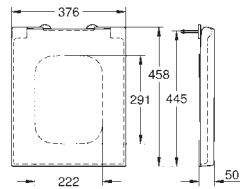

39 488 000

alpine white

136.00

Cube Ceramic
WC seat soft close
with lid
soft close
quick release function
detachable
material: Duroplast
including fixation set
compatible with all Cube Ceramic bowls