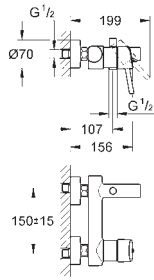

32 211 001 **chrome** **174.00**

Concetto
Single-lever bath mixer 1/2"
wall mounted
metal lever
GROHE SilkMove 46 mm ceramic cartridge
GROHE StarLight chrome finish
adjustable flow rate limiter
automatic diverter: bath/shower
mousseur
integrated non-return valve in the shower outlet 1/2"
S-unions
protected against backflow
optional temperature limiter ref. no. 46 308 000
min. recommended pressure 1.0 bar
acoustic group I in accordance with DIN 4109