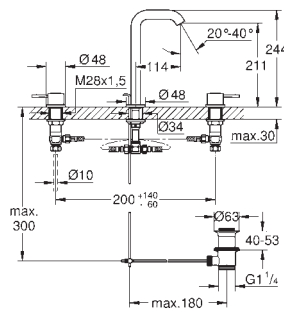

Essence

3-hole basin mixer

L-Size

metal lever

ceramic headparts 1/2", 90°

GROHE StarLight chrome finish

GROHE EcoJoy mousseur 5.7 l/min

GROHE QuickFix installation system

GROHE AquaGuide adjustable mousseur

pop-up waste set 1 1/4"

pressure-proof, flexible connection hoses

between spout and side valves

union nut 1/2" x 10.5 mm