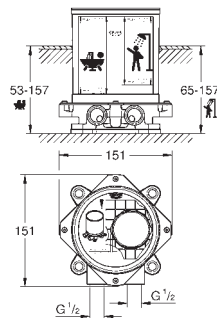

45 984 001	452.00

Rough-in set 1/2"

for floor-mounted bath mixers/spouts and shower mixers

without finishing trim set

installation plate with 360° horizontal and

3° vertical adjustment

installation depth 53-157 mm for bath mixers/

spouts, depth compensation 104 mm

installation depth 65-157 mm for shower

mixers, depth compensation 92 mm

two 1/2" female connections (hot/cold supplies)

flushing plug

gasket

fixing material