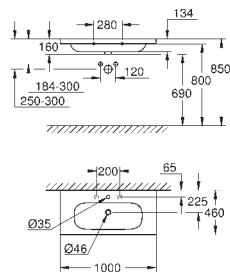

GROHE EURO CERAMIC

Ref. No. Colour Price netto (€)

39 585 00H alpine white 305.00

Euro Ceramic Vanity basin 100
wall hung
1 hole punched, 2 holes pre-punched
with overflow
1000 x 460 mm
suitable for vanity units
sanitary ware
PureGuard anti scale coating and anti bacterial glazing
8 pieces per pallet