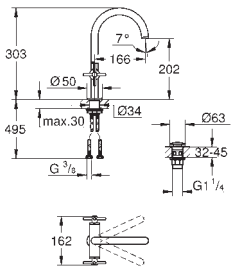

21 019 003	chrome	331.00
21 019 DC3	supersteel	538.00
21 019 GL3	cool sunrise	564.00
21 019 DA3	warm sunset	564.00
21 019 AL3	brushed hard graphite	616.00

Atrio
One-hole basin mixer, 1/2"
L-Size
ceramic headparts 1/2", 90°
GROHE StarLight chrome finish
GROHE EcoJoy 5.7 l/min laminar mousseur
rapid installation system
swivel tubular spout
with mousseur and stop limiter
Push-open waste set 1 1/4"
flexible connection hoses
with cross handles
Two different sets of caps included. One set with „H“ and „C“ marking, one set without marking.