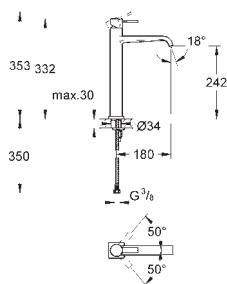

23 403 000 chrome 740.00

Allure
Single-lever basin mixer 1/2"
XL-Size
single hole installation
metal lever
for free-standing basins
GROHE SilkMove 28 mm ceramic cartridge
GROHE StarLight chrome finish
GROHE EcoJoy 6.0 l/min. flow limiter
GROHE QuickFix Plus installation system
smooth body
projection 180 mm
flexible connection hoses
temperature limiter
min. recommended pressure 1.0 bar