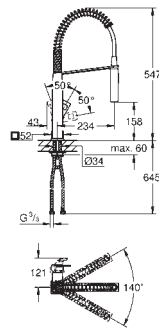

GROHE EUROCUBE

Ref. No.

Colour

Price netto (€)

31 395 000
31 395 DC0

chrome
supersteel

640.00
807.00

Eurocube
Single-lever sink mixer 1/2"
single hole installation
GROHE StarLight finish
GROHE SilkMove 28 mm ceramic cartridge
diverter: mousseur/**SpeedClean** shower jet
swivel spout
swivel area 140°
360° maneuverable spring arm
protected against backflow
flexible connection hoses
applicable for under cupboard installation
rapid installation system