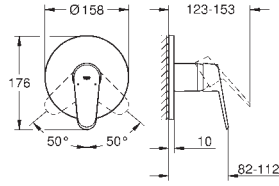

GROHE EURODISC JOY

Ref. No. Colour Price netto (€)

24 055 002 chrome 137.00

**Eurodisc Cosmopolitan
Single-lever shower mixer**

set for final installation for
GROHE Rapido SmartBox 35 600 000
GROHE SilkMove 46 mm ceramic cartridge
GROHE StarLight chrome finish
wall escutcheon with **GROHE QuickFix** (covered
escutcheon- and shaft sealing, covered fixing)
metal escutcheon, retroactively 6° adjustable
metal lever
flow performance:
outlet B or C = 30 l/min
without roughing-in-set

35 600 000 chrome 70.00
GROHE Rapido SmartBox universal rough-in box for concealed installation

24 056 002 chrome 150.00