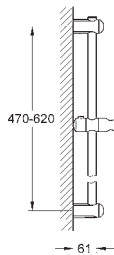

27 499 000 chrome 49.00

Euphoria
Shower rail, 600 mm
with wall holders, glide element and swivel holder
GROHE QuickFix (upper bracket adjustable
for adaption to existing drilling holes)
GROHE StarLight chrome finish