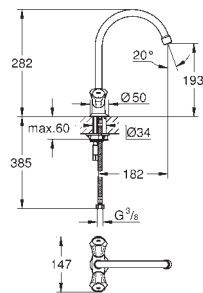

31 829 001

chrome

80.00

Costa L
Single-hole sink mixer 1/2"
metal handles
heat-insulated
screwable
Longlife-headparts
mousseur
swivel tubular spout
swivel area 360°
flexible connection hoses
NF approval