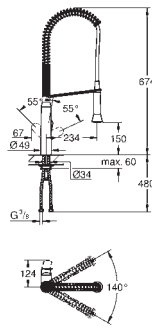

GROHE K7

Ref. No. Colour Price netto (€)

32 950 000	chrome	743.00
32 950 DC0	supersteel	817.00
32 950 A00	hard graphite	879.00
32 950 AL0	brushed hard graphite	942.00

K7
Single-lever sink mixer 1/2"
single hole installation
GROHE StarLight finish
GROHE SilkMove 35 mm ceramic cartridge
professional spray
diverter: mousseur/**SpeedClean** shower jet
automatic return to mousseur
metal spray
adjustable flow rate limiter
swivel spout
swivel area 140°
protected against backflow
flexible connection hoses
rapid installation system
min. recommended pressure 1.0 bar