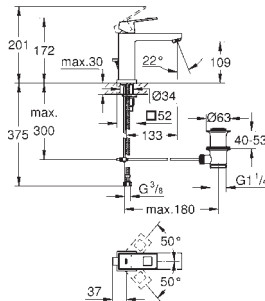

23 445 000 **chrome** **233.00**
23 445 DC0 **supersteel** **274.00**
23 445 AL0 **brushed hard graphite** **313.00**
Eurocube
Single-lever basin mixer 1/2"
M-Size
single hole installation
metal lever
GROHE SilkMove 28 mm ceramic cartridge
with temperature limiter
GROHE StarLight chrome finish
GROHE EcoJoy SpeedClean mousseur 5.7 l/min
GROHE QuickFix Plus installation system
pop-up waste set 1 1/4"
flexible connection hoses
min. recommended pressure 1.0 bar