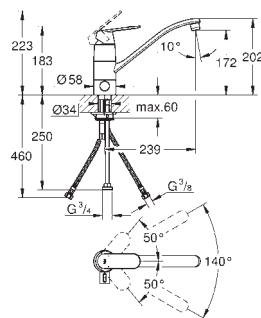

31 161 000

chrome

189.00

Eurosmart Cosmopolitan
Single-lever sink mixer 1/2"
integrated stop valve
low spout
single hole installation
GROHE StarLight finish
GROHE SilkMove 46 mm ceramic cartridge
mousseur
adjustable flow rate limiter
swivel tubular spout
swivel area 140°
flexible connection hoses
rapid installation system