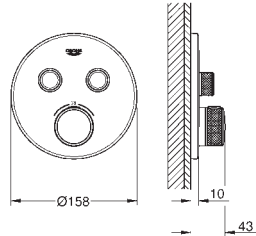

GROHE ATRIO

Ref. No. Colour Price netto (€)

29 119 000	chrome	492.00
29 119 DC0	supersteel	645.00
29 119 GL0	cool sunrise	691.00
29 119 DA0	warm sunset	691.00
29 119 AL0	brushed hard graphite	737.00

Grohtherm SmartControl

Thermostat for concealed installation with 2 valves

set for final installation for GROHE Rapido SmartBox 35 600 000 metal wall escutcheon with **GROHE QuickFix** (covered escutcheon and shaft sealing, covered fixing), retroactively 6° adjustable

GROHE StarLight chrome finish

GROHE SmartControl push for ON-OFF, turn for volume adjustment from EcoJoy to full flow exchangeable symbols

GROHE TurboStat compact cartridge

with wax thermoelement

GROHE ProGrip with knurl structure

GROHE SafeStop at 38°C

GROHE SafeStop Plus optional temperature limiter at 43°C or 46°C included

built-in non return valves and dirt strainers

multiple outlets can be run simultaneously

without roughing-in-set

flow performance:

outlet B = 24 l/min

outlet C = 26 l/min

outlet B+C = 29 l/min

35 600 000	chrome	70.00
GROHE Rapido SmartBox universal rough-in box for concealed installation		

29 121 000	chrome	531.00
29 121 DC0	supersteel	698.00
29 121 GL0	cool sunrise	748.00
29 121 DA0	warm sunset	748.00
29 121 AL0	brushed hard graphite	800.00

Grohtherm SmartControl

Thermostat for concealed installation with 3 valves

set for final installation for GROHE Rapido SmartBox 35 600 000 metal wall escutcheon with **GROHE QuickFix** (covered escutcheon and shaft sealing, covered fixing), retroactively 6° adjustable

GROHE StarLight chrome finish

GROHE SmartControl push for ON-OFF, turn for volume adjustment from EcoJoy to full flow, exchangeable symbols

GROHE TurboStat compact cartridge

with wax thermoelement

GROHE ProGrip with knurl structure

GROHE SafeStop at 38°C

GROHE SafeStop Plus optional temperature limiter at 43°C or 46°C included

built-in non return valves and dirt strainers

multiple outlets can be run simultaneously

without roughing-in-set

flow performance:

outlet A = 23 l/min

outlet B = 27 l/min

outlet C = 23 l/min

outlet A + B = 33 l/min

outlet A + B + C = 36 l/min

35 600 000	chrome	70.00
GROHE Rapido SmartBox universal rough-in box for concealed installation