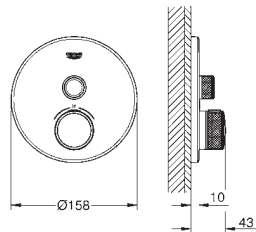

Grotherm SmartControl

Thermostat for concealed installation with one valve

set for final installation for

GROHE Rapido SmartBox 35 600 000

metal wall escutcheon with **GROHE QuickFix**

(covered escutcheon and shaft sealing, covered

fixing), retroactively 6° adjustable

GROHE StarLight chrome finish

GROHE SmartControl push for ON-OFF, turn for

volume adjustment from EcoJoy to full flow, exchangeable symbols

GROHE TurboStat compact cartridge

with wax thermoelement

GROHE ProGrip with knurl structure

GROHE SafeStop at 38°C

GROHE SafeStop Plus optional temperature limiter at 43°C or 46°C included

built-in non return valves and dirt strainers

without roughing-in-set

flow performance:

outlet A (to external shut-off) = 34 l/min

outlet B/C = 29 l/min

35 600 000

chrome

70.00

GROHE Rapido SmartBox universal rough-in box for concealed installation