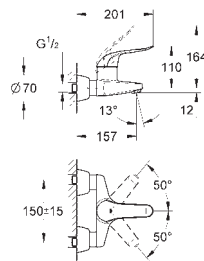

32 776 000 chrome 216.00

Euroeco Special
Single-lever basin mixer 1/2"
wall mounted
GROHE StarLight chrome finish
GROHE SilkMove 46 mm ceramic cartridge
GROHE EcoJoy technology for less water and perfect flow
adjustable flow rate limiter
adjustable temperature limiter
adjustable minimum flow rate
approx. 2.5 l/min
laminar flow straightener 9 l/min
cast spout
projection 157 mm
metal lever
lever length 120 mm
S-unions