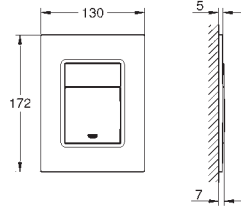

GROHE WALL PLATES FOR WC

Ref. No. Colour Price netto (€)

37 535 000	chrome	69.00
37 535 P00	matt chrome	69.00
37 535 SH0	alpine white	57.00
37 535 DC0	supersteel	147.00
37 535 BE0	polished nickel	144.00
37 535 EN0	brushed nickel	144.00
37 535 GL0	cool sunrise	144.00
37 535 GN0	brushed cool sunrise	144.00
37 535 DA0	warm sunset	144.00
37 535 DL0	brushed warm sunset	144.00
37 535 A00	hard graphite	144.00
37 535 AL0	brushed hard graphite	144.00

Skate Cosmopolitan S

Wall plate

for dual flush or start & stop actuation

for pneumatic discharge valve AV1

GD 2 cistern

vertical installation

130 x 172 mm

made of ABS

GROHE StarLight chrome finish

GROHE EcoJoy technology for less water and perfect flow

flush plate with magnetic holder

and fixing brackets included

small shaft 40 911 000 sold separately