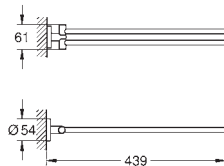

40 371 001	chrome	37.49
40 371 DC1	supersteel	52.08
40 371 BE1	polished nickel	55.83
40 371 EN1	brushed nickel	59.58
40 371 GL1	cool sunrise	55.83
40 371 GN1	brushed cool sunrise	59.58
40 371 DA1	warm sunset	55.83
40 371 DL1	brushed warm sunset	59.58
40 371 A01	hard graphite	55.83
40 371 AL1	brushed hard graphite	59.58

Essentials

Towel bar

material: metal
2 arms, pivotable
439 mm

concealed fastening

GROHE StarLight chrome finish

suitable for screwing (including screws and dowels)