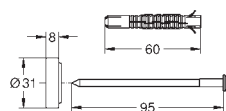

26 496 000

chrome

104.00

**Tempesta
Compensation disc**

for Tempesta Flex Shower Systems
GROHE StarLight chrome finish

GROHE SHOWER SYSTEM ACCESSORIES

	Ref. No.	Colour	Price netto (€)
	26 030 000 GROHE Retro-fit Compensation disc for GROHE retrofit shower systems GROHE StarLight finish	chrome	*
 	26 362 LN0 GROHE EasyReach tray for Euphoria and Tempesta shower systems with thermostat centre distance 150 mm	white	29.00