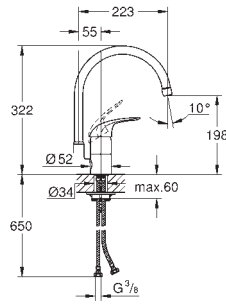

GROHE EUROECO / EUROECO SPECIAL

Ref. No.

Colour

Price netto (€)

32 752 000

chrome

101.00

Euroeco
Single-lever sink mixer 1/2"
single hole installation
GROHE StarLight finish
GROHE SilkMove 46 mm ceramic cartridge
mousseur
adjustable flow rate limiter
swivel tubular spout
swivel range 0°/150°/360°
metal lever
flexible connection hoses
rapid installation system