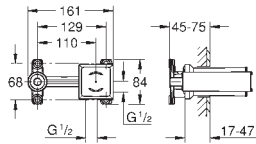

Single-lever mixer 1/2", concealed body
for 2-hole basin mixers
wall installation
without finishing trim set
GROHE SilkMove 35 mm ceramic cartridge
adjustable flow rate limiter
spout can be positioned on the right or left
installation depth 45 to 75 mm
DR-brass
installation device
allows for waterproofing of wall construction surrounding the concealed body
with sealing sleeve

23 200 000		241.00