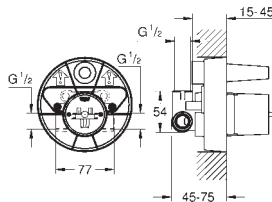

33 962 000

108.00

Single-lever mixer 1/2", concealed body

for shower
without finishing trim set
wall installation
GROHE SilkMove 46 mm ceramic cartridge
adjustable flow rate limiter
top outlet 1/2"
clockwise thread
fastening loops