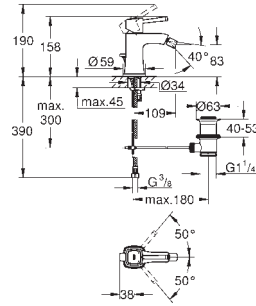

GROHE GRANDERA

Ref. No. Colour Price netto (€)

23 315 000 chrome 391.00
23 315 IGO chrome/gold 462.00

Grandera
Single-lever bidet mixer 1/2"
M-Size
single hole installation
GROHE SilkMove 28 mm ceramic cartridge
temperature limiter
GROHE StarLight chrome finish
GROHE QuickFix installation system
ball-joint mousseur
pop-up waste set 1 1/4"
flexible connection hoses
min. recommended pressure 1.0 bar