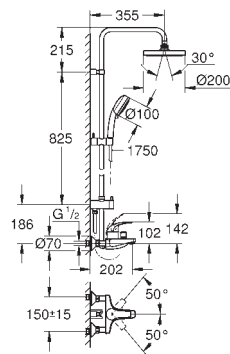

26 305 001

chrome

387.00

Tempesta Cosmopolitan System 200

Shower system with single lever bath mixer for wall mounting

with short shower rail for installation in showers

consisting of:

horizontal 355 mm shower arm

exposed single-lever shower mixer with diverter

allows change between:

head shower Tempesta Cosmopolitan 200 (27 541)

spray pattern: Rain

with ball joint

rotation angle $\pm 20^\circ$

bath inlet

separate diverter for hand shower

hand shower Tempesta Cosmopolitan 100 (27 573)

4 spray patterns:

GROHE Rain O², Rain, Massage, Jet

adjustable in height with gliding element

Rotaflex shower hose 1.750 mm 1/2" x 1/2" (28 410)

distance between single-lever mixer and upper bracket: 1011 mm

GROHE SilkMove 46 mm ceramic cartridge

GROHE DreamSpray perfect spray pattern

SpeedClean anti-lime system

suitable for instantaneous heaters from 18 kW/h

minimum flow rate 7 l/min.

min. recommended pressure 1.0 bar