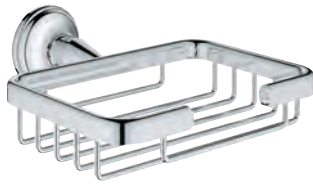

GROHE ESSENTIALS AUTHENTIC

Ref. No.

Colour

Price netto (€)

40 659 001
40 659 EN1

chrome
brushed nickel

37.49
59.99

Essentials Authentic
Filling basket, small
material: metal
concealed fastening
GROHE StarLight chrome finish