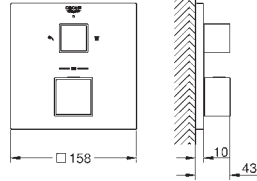

GROHE EUROCUBE JOY

Ref. No. Colour Price netto (€)

24 154 000	chrome	469.00
24 154 DC0	supersteel	642.00
24 154 AL0	brushed hard graphite	734.00

Grotherm Cube
Thermostatic shower mixer for 2 outlets
with integrated shut off/diverter valve

set for final installation for
GROHE Rapido SmartBox 35 600 000
GROHE TurboStat compact cartridge
with wax thermostatic element
GROHE StarLight chrome finish
wall escutcheon with **GROHE QuickFix** (covered
escutcheon- and shaft sealing, covered fixing)
metal escutcheon, retroactively 6° adjustable
printed head and hand shower symbol
GROHE SafeStop at 38°C
GROHE SafeStop Plus optional temperature limiter at 43°C or 46°C included
GROHE AquaDimmer, integrated shut off/diverter valve
flow performance:
outlet B = 27 l/min
outlet C = 30 l/min
without roughing-in-set

35 600 000	chrome	70.00
GROHE Rapido SmartBox universal rough-in box for concealed installation		

24 155 000	chrome	469.00
24 155 DC0	supersteel	642.00
24 155 AL0	brushed hard graphite	734.00