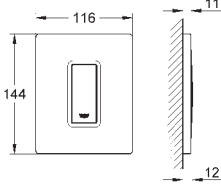

Skate Cosmopolitan
Wall plate, stainless steel
manual activation for urinal
set for final installation
for Rapido U or Rapido UMB
116 x 144 mm
mechanical functional cartridge
flow pressure min 0.5 bar
operating pressure max 6 bar
1.0 - 6.0 l adjustable
low noise (group II according to German noise specification)
plastic fixing frame
hidden fixing screws