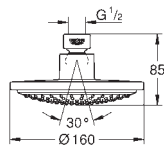

28 233 000

chrome

75.00

**Euphoria Cosmopolitan 160
Head shower 1 spray**

Rain

ball joint $\pm 15^\circ$ rotatable

connection thread 1/2"

GROHE EcoJoy 9,5 l/min flow limiter

GROHE DreamSpray perfect spray pattern

GROHE StarLight chrome finish

SpeedClean anti-lime system

suitable for instantaneous heater

min. recommended pressure 1.0 bar