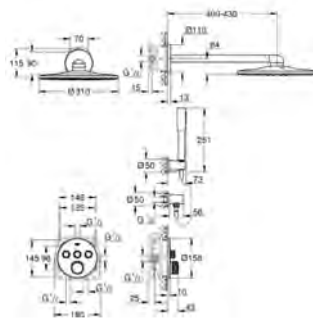

Ref. No.

Colour

Price netto (€)

34 705 000

chrome

1,300.00

Grohtherm SmartControl

Perfect shower set with Rainshower SmartActive 310

consisting of:

concealed thermostat with 3 valves

Grohtherm SmartControl set for final installation

(29 121 000)

GROHE Rapido SmartBox 35 600 000

Rainshower 310 head shower set (26 475) including head shower with 2 sprays, horizontal shower arm 400 mm and head shower rough-in (26 483 000)

Euphoria Cosmopolitan Stick handshower (27 367 000)

Rainshower wall holder (27 074 000)

Rainshower wall union 1/2" (27 057 000)

Silverflex shower hose 1.500 mm (28 364)