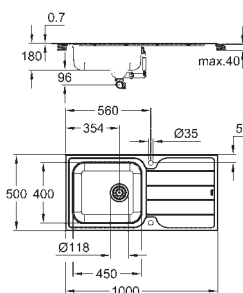

31 563 SD1

stainless steel

182.50

K500

Stainless steel sink with drainer

model: K500 60-S 100/50 1.0 rev

mounting type: top mount or flush mount

material: stainless steel AISI 304 (V2A)

material thickness: 0.7 mm

GROHE StarLight finish

finish: satin finish

GROHE Whisper

min. cabinet size: 600 mm

dimensions: 1000 x 500 mm

1 bowl: 450 x 400 x 180 mm

outer radius: R6 (topmount), inner bowl radius: R75

GROHE QuickFix rapid installation system

sink mountable left or right

cut-out (top mount): 982 x 482 mm

drilling holes: 2 x 35 mm

waste: Ø 3.5"/90 mm waste strainer with automatic waste fitting

accessories included: automatic waste fitting,

waste kit, basket strainer waste, mounting set

amount of fasteners included (top mount): 16