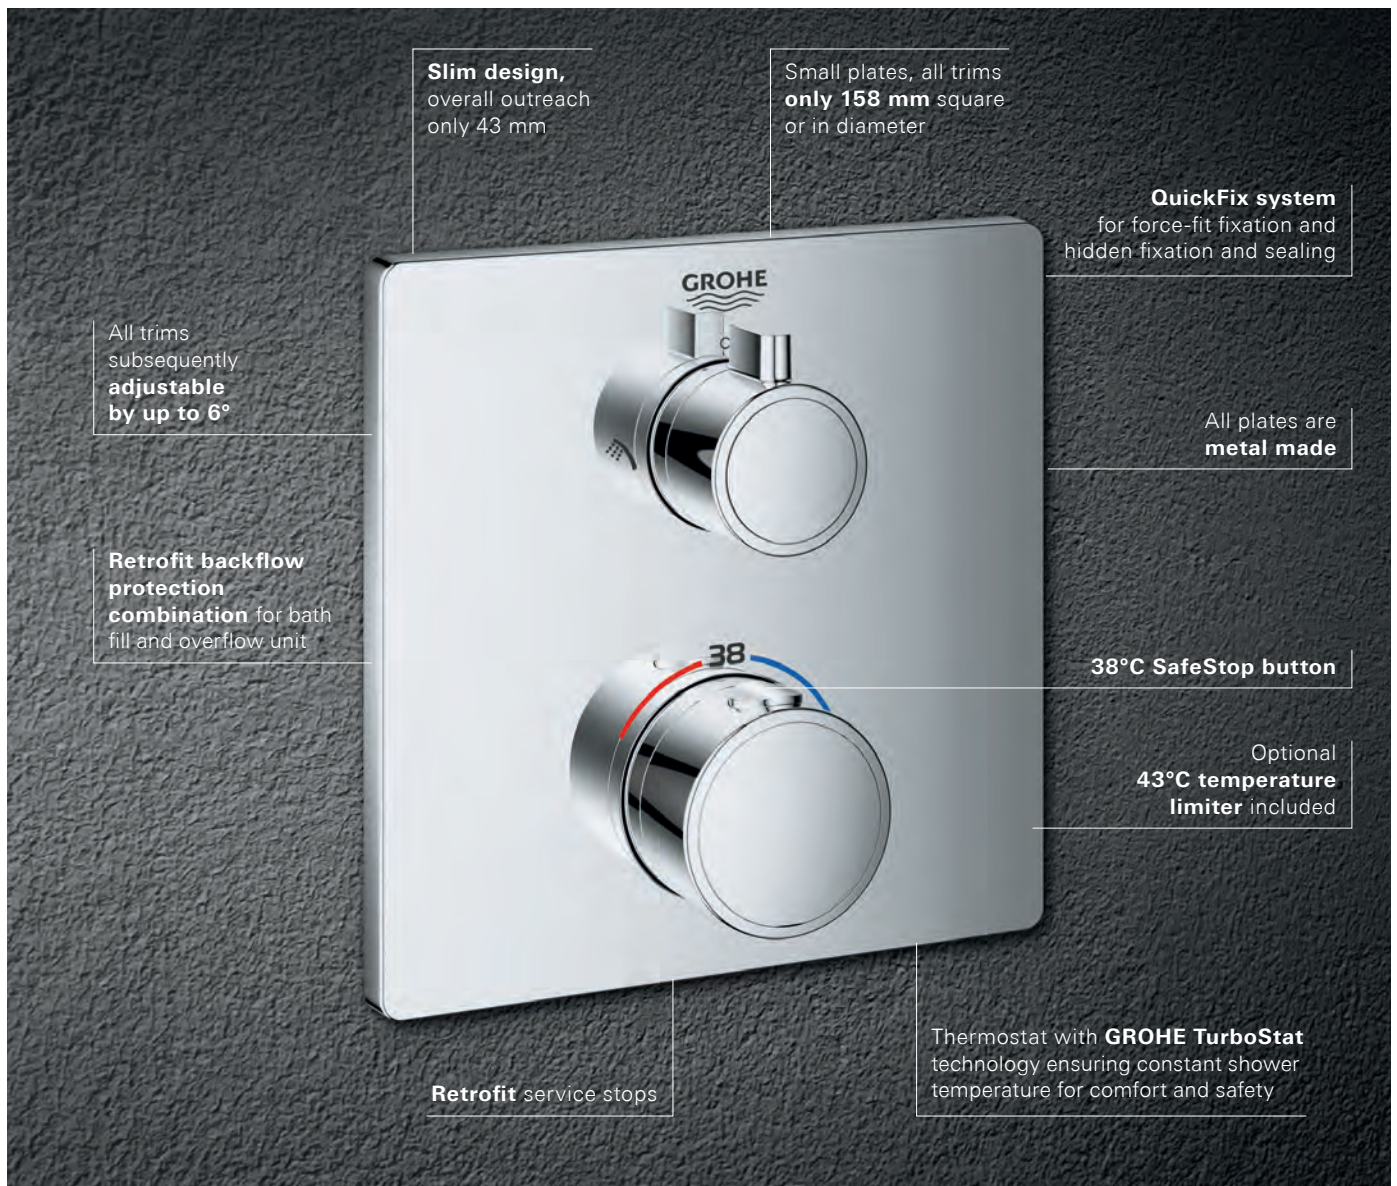

NEW GROHE TWO-HANDLE THERMOSTATS: ROUND, SQUARE OR CUBE?

Our new thermostats with conventional operation are anything but conventional. We have designed them to be as user-friendly and intuitive as possible. Turn on the hand shower by rotating the upper control button slightly to the left. To switch over to the head shower, turn the control button towards the right. Also available as 1-function model to operate a single shower. The exceedingly narrow plates, with a height of just 10 mm and the slim design of the controls, ensure that the overall outreach is a mere 43mm. Offering the choice between round, square and cube shapes, our thermostats appeal not only to lovers of geometry. Representing the perfect balance between form and function, our two-handle thermostats provide a beautiful centrepiece for every shower.

All Grohtherm Concealed thermostats are made to fit our new universal solution: the GROHE Rapido SmartBox system.