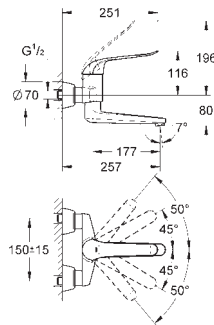

Euroeco Special
Single-lever basin mixer 1/2"
wall mounted
GROHE StarLight chrome finish
GROHE SilkMove 46 mm ceramic cartridge
GROHE EcoJoy technology for less water and perfect flow
adjustable flow rate limiter
adjustable temperature limiter
adjustable minimum flow rate
approx. 2.5 l/min
cast swivel spout, lockable
laminar flow straightener 9 l/min
projection 257 mm
metal lever
lever length 170 mm
S-unions

32 775 000 chrome 295.00
ditto, with lockable S unions, projection 342 mm

32 774 000 chrome 311.00