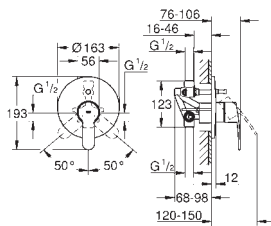

33 637 002 chrome 157.00

Eurostyle Cosmopolitan
Single-lever bath mixer 1/2"
wall installation
GROHE SilkMove 46 mm ceramic cartridge
GROHE StarLight chrome finish
consisting of:
set for final installation
concealed body
33 963 000
adjustable flow rate limiter
adjustable minimum flow rate
approx. 2.5 l/min
metal lever
escutcheon- and shaft-sealing
metal escutcheon
screwed
optional temperature limiter