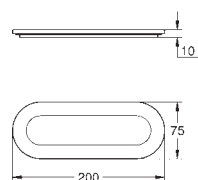

Selection

Towel ring

material: metal
holder for soap dish (41 036) and shower tray (41 037)
length 200 mm
concealed fastening

GROHE StarLight chrome finish

41 036 000	glass clear	28.74
------------	-------------	-------