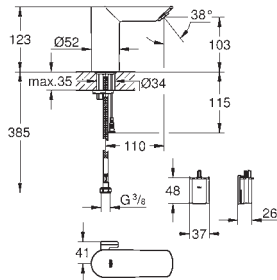

GROHE BAU COSMOPOLITAN E

Ref. No.

Colour

Price netto (€)

36 451 000

chrome

201.00

Bau Cosmopolitan E
Infra-red electronic basin mixer 1/2"
with mixing device and temperature limiter
with infrared sensor for bi-directional communication
for monitoring, configuration and service purpose
6 V lithium battery, type CR-P2
battery lifetime: approx. 7 years (150 actuations a day)
GROHE StarLight chrome finish
GROHE EcoJoy mousseur 5.7 l/min
GROHE Zero separated inner water ways - lead and nickel free
body made of composite polymer
flexible connection hoses
non-return valve
dirt strainers
with integrated solenoid valve
external battery
rapid installation system
multistage battery status display
7 pre-set programs:
auto flush
thermal disinfection
cleaning mode
additional functions and precise settings
by remote control 36 407
CE approved
acoustic group I in accordance with DIN 4109

36 452 000

chrome

183.00