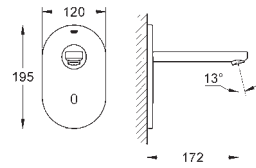

GROHE EUROECO COSMOPOLITAN E

Ref. No.

Colour

Price netto (€)

36 273 000

chrome

383.00

Euroeco Cosmopolitan E

Infra-red electronic wall basin tap without mixing device

with infrared sensor for bi-directional communication for monitoring, configuration and service purpose for cold or premixed water with transformer 100-230 V AC, 50-60 Hz, 6 V DC GROHE EcoJoy mousseur 5.7 l/min chrome spout projection 172 mm 7 pre-set programs: auto flush thermal disinfection cleaning mode additional functions and precise settings by remote control 36 407 set for final installation for concealed fitting box 36 336 001/36 337 001 CE approved acoustic group I in accordance with DIN 4109