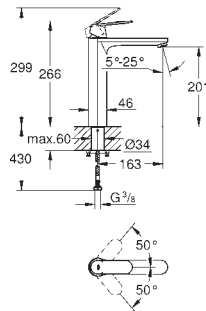

130.00

ditto, with push-open pop-up waste set 1 1/4"

23 921 000

chrome

*

**Eurosmart Cosmopolitan
Single-lever basin mixer 1/2"
XL-Size**

single hole installation

metal lever