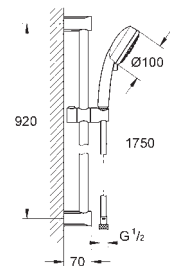

26 076 002 **chrome** **52.00**

ditto, with 6.6 l/min flow limiter

27 578 002 **chrome** **55.00**

ditto, with non-restricted flow

27 790 002 **chrome** **73.00**

**Tempesta Cosmopolitan 100
Shower rail set 4 sprays**