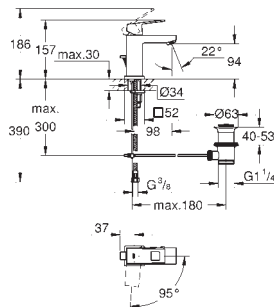

23 390 00E

chrome

186.00

Eurocube
Single-lever basin mixer 1/2"
S-Size
single hole installation
metal lever
GROHE SilkMove ES 28 mm ceramic cartridge
with energy saving function via cold start
with temperature limiter
GROHE StarLight chrome finish
GROHE EcoJoy mousseur 5.7 l/min
GROHE QuickFix Plus rapid installation system
pop-up waste set 1 1/4"
flexible connection hoses

23 392 00E

chrome

181.00

ditto, smooth body