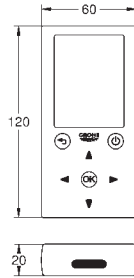

GROHE ELECTRONIC ACTUATIONS FOR URINAL

Ref. No.

Colour

Price netto (€)

36 407 001

360.00

Remote control

for all GROHE one eye infra-red products as of 06/2015 and GROHE Blue Home until 12/2018

monitoring

consumption and usage data
thermal disinfection cycles (infrared faucets)
auto flush cycles (infrared faucets)
cleaning mode cycles (GROHE Blue Home)
filter and CO₂ capacity (GROHE Blue Home)

configuration

cleaning mode on/off
thermal disinfection (infrared faucets)
detection range
shut off delay (infrared faucets)
auto flush (infrared faucets)
filter capacity (GROHE Blue Home)

service

send and save profile
reset to factory or user settings
filter capacity (GROHE Blue Home)
demo mode
error codes (GROHE Blue Home)

3 x 1.5 V AAA DC battery supply

39 368 000

580.00