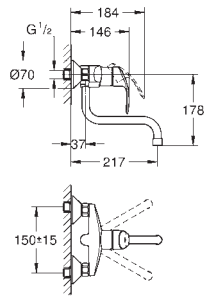

Ref. No.

Colour

Price netto (€)

31 391 002

chrome

145.00

Eurosmart
Single-lever sink mixer 1/2"
wall mounted
GROHE StarLight finish
GROHE SilkMove 35 mm ceramic cartridge
mousseur
adjustable flow rate limiter
swivel tubular spout
swivel area 360°
projection 217 mm
integrated temperature limiter
S-unions