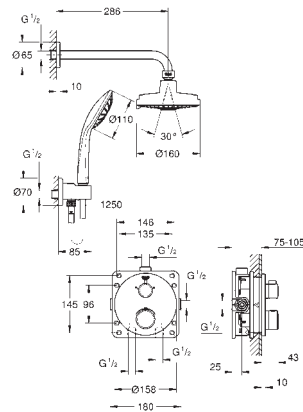

GROHE GROHTHERM 2 HANDLE TRIM SETS

Ref. No.

Colour

Price netto (€)

34 735 000

chrome

636.00

Grotherm

Perfect shower set with Rainshower Cosmopolitan 160

consisting of:

- Grotherm set for final installation with Aquadimmer (24 076)
- GROHE Rapido SmartBox universal rough-in box, 1/2" (35 600)
- Rainshower Cosmopolitan head shower 160mm (27 134)
- Rainshower shower arm 286 mm (28 576)
- Euphoria hand shower (27 265)
- shower outlet elbow (28 628 000)
- Silverflex shower hose 1 250 mm (28 362)

24 153 000

chrome

412.00

24 153 DC0

supersteel

576.00

24 153 AL0

brushed hard graphite

658.00

Grotherm Cube

Thermostatic mixer for 1 outlet with shut off valve

set for final installation for

GROHE Rapido SmartBox 35 600 000

GROHE TurboStat compact cartridge

with wax thermostatic element

GROHE StarLight chrome finish

wall escutcheon with **GROHE QuickFix** (covered

escutcheon- and shaft sealing, covered fixing)

metal escutcheon, retroactively 6° adjustable

GROHE SafeStop at 38°C

GROHE SafeStop Plus optional temperature limiter at 43°C or 46°C included

built-in non return valves and dirt strainers

ceramic stop valve, 120°

flow performance:

outlet B = 27 l/min

outlet C = 30 l/min

without roughing-in-set