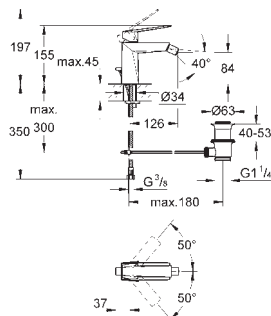

Allure Brilliant
Single-lever bidet mixer 1/2"
M-Size
single hole installation
GROHE SilkMove 28 mm ceramic cartridge
temperature limiter
GROHE StarLight chrome finish
GROHE QuickFix installation system
ball-joint mousseur
pop-up waste set 1 1/4"
flexible connection hoses