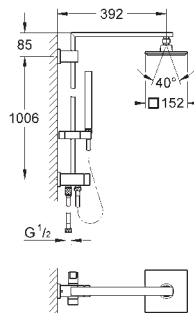

680.00

Euphoria Cube System 150 Shower system with diverter for wall mounting

consisting of:

shower arm

projection 400 mm

change between hand and head shower
by diverter

head shower

Euphoria Cube 152 mm x 152 mm