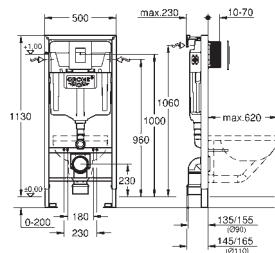

GROHE RAPID SL FOR WC

Ref. No.

Colour

Price netto (€)

38 775 001

chrome

231.00

Rapid SL
4-in-1 set for WC, 1.13 m installation height
with flushing cistern GD 2, 6 - 9 l

consisting of:
Rapid SL element for WC (38 528 001)
Skate Cosmopolitan flush plate, chrome (38 732 000)
Rapid SL wall brackets (38 558 00M)
including WC set for noise protection (37 131 000)