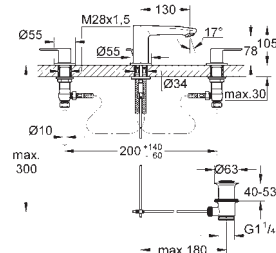

20 208 002

chrome

226.00

Eurostyle Cosmopolitan
Three-hole basin mixer
S-Size

metal lever

ceramic headparts 1/2", 90°

GROHE StarLight chrome finish

GROHE QuickFix installation system

with centering support

spout with mousseur

pop-up waste set 1 1/4"

pressure-proof, flexible connection hoses between middle-body and side valves

union nut with 10.5 mm drilling