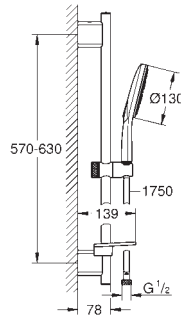

GROHE RAINSHOWER SMARTACTIVE

Ref. No.

Colour

Price netto (€)

26 577 LSO

moon white

145.00

**Rainshower SmartActive 130
Shower rail set 3 sprays**

consisting of:

hand shower Rainshower SmartActive 130 (26 574)
shower rail 600 mm

with wall holders made of metal

Silverflex shower hose 1750 mm (28 388 000)

GROHE EasyReach tray

GROHE EcoJoy 9,5 l/min flow limiter

GROHE DreamSpray perfect spray pattern

GROHE StarLight chrome finish

GROHE QuickFix Plus adjustable distance between brackets
for adaption to existing drilling holes

GROHE TileFix adjustable depth on upper and lower bracket

SpeedClean anti-lime system

Inner WaterGuide for a longer life

Twistfree to prevent hose from twisting

suitable for instantaneous heater

min. recommended pressure 1.0 bar