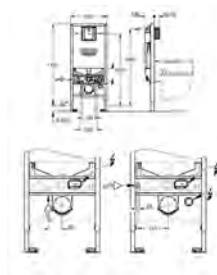

GROHE SENSIA ARENA

Ref. No.

Colour

Price netto (€)

39 597 000

217.00

**Rapid SLX
Element for WC, 1.13 m installation height with integrated socket and
shower toilet connection**

with flushing cistern GD 2, 6 - 9 l

with integrated socket for shower toilets (power)
ready for shower toilets (water)
small revision shaft for small flush plates
for on-the-wall installations or studded walls
powder coated steel frame, self-supporting
for dry-cladding, completely pre-assembled
without outlet pipe
with fixed connections
quick adjustment, lockable
fixing material
TÜV approved
2 WC fixing bolts
fixing device for ceramic
distance of fixing bolts 180/230 mm
depth adjustable
reducer Ø 90/110 mm
inlet and outlet connecting set

flushing cistern GD 2, 3 - 6 l, containing following features:

adjustment ex factory 6 l and 3 l
pneumatic discharge valve offering 3 modes of
operation: dual flush or start/stop or single flush
water supply from right, back or top
low noise (group I acc. to
German Noise Specification)
fully insulated against condensation
1/2" water supply connection including
integrated angle valve and push fit
flexible hose union
no tools required for the installation
of the inspection shaft incl. protection
during construction phase
for vertical use

for on-the-wall installation please order wall brackets 38 558 00M (sold separately)
including flow manager
reduces flow of the flush
prevents overspill in rimless toilets
easy flow regulation via inspection shaft without removing the valves

46 944 001

188.00