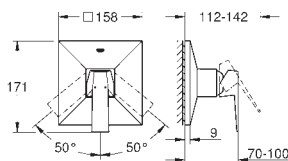

GROHE ALLURE BRILLIANT

Ref. No. Colour Price netto (€)

24 071 000	chrome	317.00
24 071 DC0	supersteel	442.00
24 071 A00	hard graphite	474.00
24 071 AL0	brushed hard graphite	505.00

Allure Brilliant

Single-lever shower mixer

set for final installation for
GROHE Rapido SmartBox 35 600 000
GROHE SilkMove 46 mm ceramic cartridge
GROHE StarLight chrome finish
wall escutcheon with GROHE QuickFix (covered
escutcheon- and shaft sealing, covered fixing)
metal escutcheon, retroactively 6° adjustable
metal lever
flow performance:
outlet B or C = 30 l/min
without roughing-in-set

35 600 000	chrome	70.00
GROHE Rapido SmartBox universal rough-in box for concealed installation