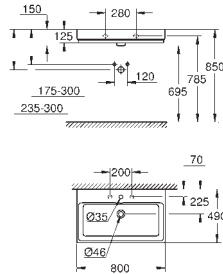

39 469 00H

alpine white

328.00

**Cube Ceramic
Wash basin 80**

wall hung
1 hole punched, 2 holes pre-punched
with overflow
800 x 490 mm
sanitary ware
PureGuard anti scale coating and anti bacterial glazing
10 pieces per pallet