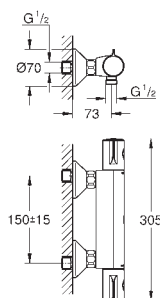

GROHE GROHTHERM 800

Ref. No. Colour Price netto (€)

34 558 000 chrome 192.00

Grotherm 800
Thermostatic shower mixer 1/2"
wall mounted
GROHE StarLight chrome finish
GROHE SafeStop at 38°C
GROHE SafeStop Plus optional temperature limiter at 43°C included
GROHE TurboStat compact cartridge
with wax thermoelement
integrated mixed water shut off
volume handle with **GROHE EcoButton** (economy button with individually adjustable economy stop)
ceramic headpart 1/2", 180°
shower bottom outlet 1/2"
dirt strainers
built-in non return valves
protected against backflow
S-unions
metal escutcheon
GROHE EcoJoy technology for less water and perfect flow

34 567 000 chrome 250.00