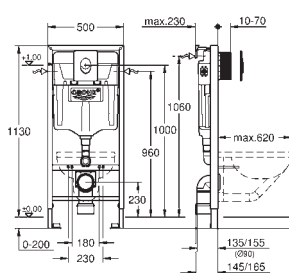

38 722 001

alpine white

282.00

Rapid SL

**3-in-1 set for WC, 1.13 m installation height
with flushing cistern GD 2, 6 - 9 I**

consisting of:

- Rapid SL element for WC (38 528 001)
- Skate Air flush plate, alpine white, vertical installation (38 505 SH0)
- Rapid SL wall brackets (38 558 00M)