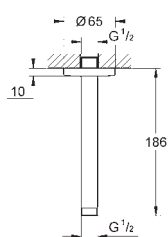

27 851 000 **chrome** 43.00

Tempesta
Shower arm 400 mm
 material: metal
 projection 400 mm
 connection thread 1/2"

27 559 000 **chrome** 33.00

Tempesta
Shower arm ceiling 186 mm
 material: metal
 length 186 mm
 connection thread 1/2"