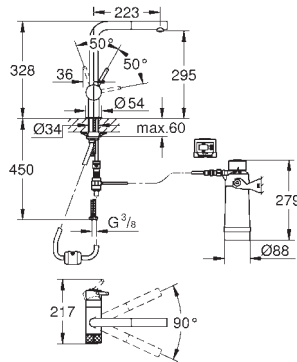

*** Available for free via iTunes app or Google Play store.

GROHE BLUE PURE

Ref. No.

Colour

Price netto (€)

30 382 000
30 382 DC0

chrome
supersteel

572.00
727.00