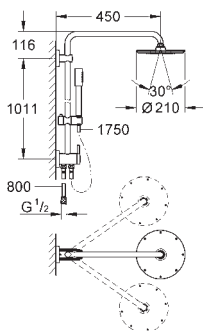

Rainshower System 210

Shower system with diverter

for wall mounting

consisting of:

horizontal swivable 450 mm shower arm

change between hand and head shower

by diverter

metal head shower Rainshower Cosmopolitan 210 (28 368 000)

with ball joint

rotation angle $\pm 15^\circ$

hand shower Sena (28 034 000)

adjustable in height with gliding element (12 140 000)

metal shower hose 1750 mm

connection to water supply with 1/2"-thread of

the 800 mm shower hose to faucet / wall union

GROHE DreamSpray perfect spray pattern

GROHE StarLight chrome finish

SpeedClean anti-lime system

Inner WaterGuide for a longer life

suitable for instantaneous heaters

from 18 kW/h

minimum flow rate 7 l/min.

min. recommended pressure 1.0 bar