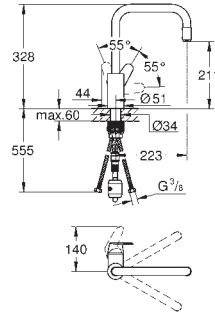

31 122 004 **chrome** **233.00**

Eurodisc Cosmopolitan
Single-lever sink mixer 1/2"
high spout
single hole installation
GROHE StarLight chrome finish
GROHE SilkMove 35 mm ceramic cartridge
GROHE EasyDock guarantees easy retraction and smooth docking back to the starting position
GROHE Zero separated inner water ways - lead and nickel free
pull out mousseur
adjustable flow rate limiter
swivel tubular spout
swivel area 360°
protected against backflow
flexible connection hoses
GROHE QuickFix rapid installation system
min. recommended pressure 1.0 bar