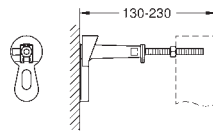

38 558 00M

23.00

Rapid SL
Wall brackets
for on-the-wall installations
for fixing the elements at the brick-wall
or in front of the studded wall
steady vertical adjustment from
130 - 230 mm
cladding for single or series installation
fixing material
2 pieces