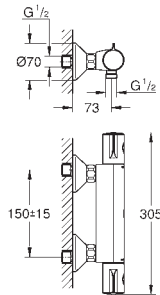

34 558 000 chrome 192.00

Grohtherm 800
Thermostatic shower mixer 1/2"
wall mounted
GROHE StarLight chrome finish
GROHE SafeStop at 38°C
GROHE SafeStop Plus optional temperature limiter at 43°C included
GROHE TurboStat compact cartridge
with wax thermoelement
integrated mixed water shut off
volume handle with **GROHE EcoButton** (economy button with individually adjustable economy stop)
ceramic headpart 1/2", 180°
shower bottom outlet 1/2"
dirt strainers
built-in non return valves
protected against backflow
S-unions
metal escutcheon
GROHE EcoJoy technology for less water and perfect flow