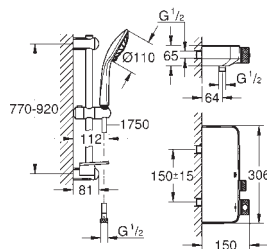

Grotherm SmartControl
Thermostatic shower mixer 1/2" with shower set

consisting of:

Grotherm SmartControl thermostatic shower mixer (34 719 000)

Euphoria 110 Massage shower set, 900 mm (27 226 001)

34 720 000