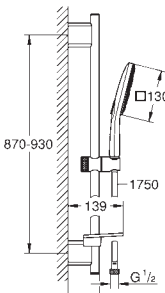

26 587 LSO

moon white

149.00

**Rainshower SmartActive 130 Cube
Shower rail set 3 sprays**

consisting of:
hand shower Rainshower SmartActive 130 Cube (26 582)
shower rail 900 mm
with wall holders made of metal
Silverflex shower hose 1750 mm (28 388 000)
GROHE EasyReach tray
GROHE EcoJoy 9,5 l/min flow limiter
GROHE DreamSpray perfect spray pattern
GROHE StarLight finish
GROHE QuickFix Plus adjustable distance between brackets
for adaption to existing drilling holes
GROHE TileFix adjustable depth on upper and lower bracket
SpeedClean anti-lime system
Inner WaterGuide for a longer life
Twistfree to prevent hose from twisting
suitable for instantaneous heater
min. recommended pressure 1.0 bar

SHOWERS