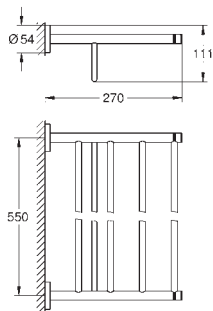

GROHE ESSENTIALS

Ref. No. Colour Price netto (€)

40 800 001	chrome	112.49
40 800 DC1	supersteel	158.33
40 800 BE1	polished nickel	170.83
40 800 EN1	brushed nickel	182.50
40 800 GL1	cool sunrise	170.83
40 800 GN1	brushed cool sunrise	182.50
40 800 DA1	warm sunset	170.83
40 800 DL1	brushed warm sunset	182.50
40 800 A01	hard graphite	170.83
40 800 AL1	brushed hard graphite	182.50

Essentials
Multi bath towel rack
material: metal
604 mm (functional length 550 mm)
concealed fastening
GROHE StarLight chrome finish
suitable for screwing (including screws and dowels)

40 364 001	chrome	11.66
40 364 DC1	supersteel	16.24
40 364 BE1	polished nickel	17.08
40 364 EN1	brushed nickel	18.33
40 364 GL1	cool sunrise	17.08
40 364 GN1	brushed cool sunrise	18.33
40 364 DA1	warm sunset	17.08
40 364 DL1	brushed warm sunset	18.33
40 364 A01	hard graphite	17.08
40 364 AL1	brushed hard graphite	18.33

Essentials
Robe hook
material: metal
concealed fastening
GROHE StarLight chrome finish
suitable for screwing (including screws and dowels) or gluing (glue 40 915 000 sold separately)