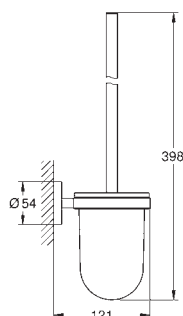

40 374 001	chrome	34.58
40 374 DC1	supersteel	48.33
40 374 BE1	polished nickel	51.66
40 374 EN1	brushed nickel	54.99
40 374 GL1	cool sunrise	51.66
40 374 GN1	brushed cool sunrise	54.99
40 374 DA1	warm sunset	51.66
40 374 DL1	brushed warm sunset	54.99
40 374 A01	hard graphite	51.66
40 374 AL1	brushed hard graphite	54.99

Essentials
Toilet brush set

material: glass / metal
wall mounted
concealed fastening
GROHE StarLight chrome finish
suitable for screwing (including screws and dowels) or gluing (glue 40 915 000 sold separately)

40 791 001	white	5.16
40 791 KS1	velvet black	5.16

Spare brush head

40 392 000	chrome	26.00
40 392 DC0	supersteel	36.00

Spare brush

40 393 000	daVinci satin white	21.00

Spare glass