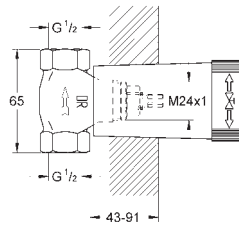

29 032 000

32.00

Concealed valve

pre-assembled headpart 1/2"
threaded union 1/2"
installation depth infinitely adjustable
43 - 91 mm
DR-brass