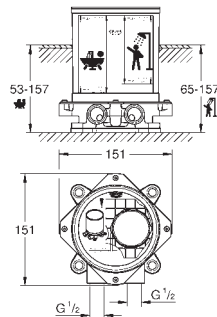

GROHE ATRIO

Ref. No. Colour Price netto (€)

24 138 003	chrome	557.00
24 138 DC3	supersteel	780.00
24 138 GL3	cool sunrise	836.00
24 138 DA3	warm sunset	836.00
24 138 AL3	brushed hard graphite	892.00

Atrio

Thermostatic bath tub mixer for 2 outlets with integrated shut off/diverter valve

set for final installation for

GROHE Rapido SmartBox 35 600 000

GROHE TurboStat compact cartridge

with wax thermoelement

GROHE StarLight chrome finish

wall escutcheon with **GROHE QuickFix** (covered

escutcheon- and shaft sealing, covered fixing)

metal escutcheon, retroactively 6° adjustable

printed shower and bath symbol

GROHE SafeStop at 38°C

GROHE SafeStop Plus optional temperature limiter at 43°C or 46°C included

GROHE AquaDimmer, integrated shut off/diverter valve

metal handles

flow performance:

outlet B = 27 l/min

outlet C = 30 l/min

without roughing-in-set

35 600 000	chrome	70.00
GROHE Rapido SmartBox universal rough-in box for concealed installation		

32 653 003	chrome	1,370.00
32 653 DC3	supersteel	1,910.00
32 653 GL3	cool sunrise	2,050.00
32 653 DA3	warm sunset	2,050.00
32 653 AL3	brushed hard graphite	2,180.00

Atrio

Single-lever bath mixer, floor mounted

set for final installation for

45 984

without roughing-in-set

GROHE SilkMove 35 mm ceramic cartridge

with temperature limiter

GROHE StarLight chrome finish

automatic diverter: bath/shower

spout with mousseur

projection 301 mm

integrated non-return valve in the shower outlet 1/2"

with shower holder

hand shower Sena Stick (26 465)

Silverflex shower hose 1250 mm

protected against backflow

45 984 001		452.00

Rough-in set 1/2"

for floor-mounted bath mixers/spouts and shower mixers

without finishing trim set

installation plate with 360° horizontal and

3° vertical adjustment