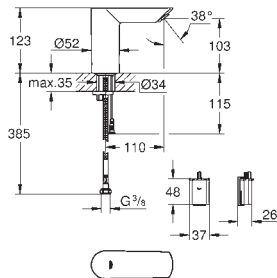

Bau Cosmopolitan E
Infra-red electronic basin tap 1/2"
without mixing device
with infrared sensor for bi-directional communication
for monitoring, configuration and service purpose
for cold or premixed water
6 V lithium battery, type CR-P2
battery lifetime: approx. 7 years (150 actuations a day)
GROHE StarLight chrome finish
GROHE EcoJoy mousseur 5.7 l/min
GROHE Zero separated inner water ways - lead and nickel free
body made of composite polymer
flexible connection hose
dirt strainer
with integrated solenoid valve
external battery
rapid installation system
multistage battery status display
7 pre-set programs:
auto flush
thermal disinfection
cleaning mode
additional functions and precise settings
by remote control 36 407
CE approved
acoustic group I in accordance with DIN 4109

36 453 000

chrome

212.00