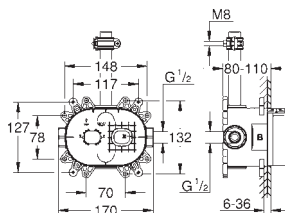

26 264 001

chrome

100.00

Rainshower 360
Rough-in box for head shower set 26 254 / 26 450
inlets and outlets 1/2"
fixing points for back wall
leakproof housing
removable protection cover with installation information