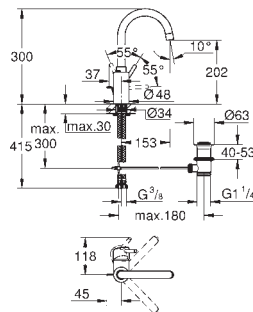

32 629 002

chrome

176.00

Concetto
Single-lever basin mixer 1/2"
L-Size

single hole installation

metal lever

covered lever fixing

GROHE SilkMove 35 mm ceramic cartridge

adjustable flow rate limiter

GROHE StarLight chrome finish

GROHE Zero separated inner water ways - lead and nickel free

GROHE QuickFix installation system

mousseur

swivel tubular spout

with stop restriction

pop-up waste set 1 1/4"

flexible connection hoses

optional temperature limiter ref. no. 46 375 000

min. recommended pressure 1.0 bar