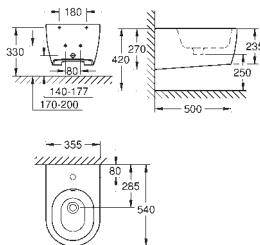

39 574 00H alpine white 252.00

Essence
Wall hung bidet
1 hole punched
with overflow
including fixation set
sanitary ware
fully skirted with invisible fixation
PureGuard anti scale coating and anti bacterial glazing
16 pieces per pallet