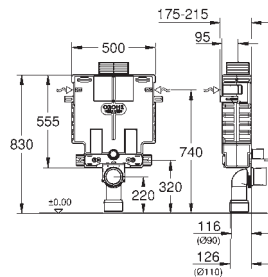

38 415 001

253.00

Uniset
Element for WC, 0.82 m installation height
with flushing cistern 6 - 9 l
front or top actuation
sound-insulating EPS module for masonry-in
rail adaptors for modular fixing
for single or rail installation
wall rail with fixing accessories for single installation
2 WC fixing bolts
distance of fixing bolts 180/230 mm
fixing device for ceramic
outlet bend Ø 90 mm
depth adjustable
inlet and outlet connecting set

flushing cistern 6 - 9 l containing the following features:
pneumatic discharge valve offering 3 modes of operation: dual flush or start/stop or single flush
water supply from left/right or top
low noise (group I acc. to German Noise Specification)
insulated against condensation
1/2" water supply connection
angle valve 1/2"
Shortable inspection shaft incl. protection during construction phase

preparation for shower toilets with additional accessory 40 899 000 (sold separately)
for mounting of small flush plates please order revision shaft 40 950 000 (sold separately)