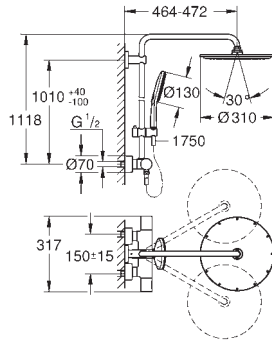

GROHE RAINSHOWER SMARTACTIVE SYSTEM

Ref. No.

Colour

Price netto (€)

27 966 001

chrome

979.00

Rainshower SmartActive 310

Shower system with thermostat for wall mounting

consisting of:

horizontal swivable 450 mm shower arm

exposed thermostat with

Aquadimmer function

allows change between:

Rainshower Cosmopolitan 310 head shower (27 477 000)

material: metal

with ball joint

rotation angle $\pm 15^\circ$

hand shower Rainshower SmartActive 130 (26 544)

adjustable in height with gliding element

Silverflex shower hose 1750 mm (28 388 000)

GROHE TurboStat compact cartridge

with wax thermostatic element

GROHE SafeStop at 38°C

GROHE SafeStop Plus optional temperature limiter at 43°C included

GROHE CoolTouch no risk of scalding

GROHE DreamSpray perfect spray pattern

GROHE One-Click Showering spray selection

with one click

GROHE StarLight chrome finish

GROHE QuickFix (upper bracket adjustable)

SpeedClean anti-lime system

suitable for instantaneous heaters

from 18 kW/h

minimum flow rate 7 l/min.

min. recommended pressure 1.0 bar

27 968 001

chrome

979.00

ditto, with GROHE EcoJoy 9.5 l/min flow limiter