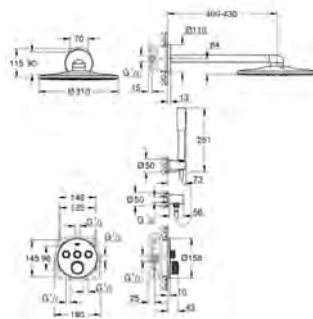

34 705 000	chrome	1,300.00

**Grohtherm SmartControl
Perfect shower set with Rainshower SmartActive 310**

consisting of:
concealed thermostat with 3 valves
Grohtherm SmartControl set for final installation
(29 121 000)
GROHE Rapido SmartBox 35 600 000
Rainshower 310 head shower set (26 475) including head shower
with 2 sprays, horizontal shower arm 400 mm and head shower
rough-in (26 483 000)
Euphoria Cosmopolitan Stick handshower (27 367 000)
Rainshower wall holder (27 074 000)
Rainshower wall union 1/2" (27 057 000)
Silverflex shower hose 1.500 mm (28 364)