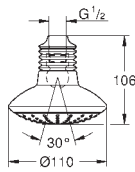

GROHE EUPHORIA

Ref. No. Colour Price netto (€)

27 237 000 chrome 66.00

Euphoria 110 Mono
Head shower 1 spray
Rain
connection thread 1/2"
bellows
GROHE DreamSpray perfect spray pattern
GROHE StarLight chrome finish
SpeedClean anti-lime system
suitable for instantaneous heater
min. recommended pressure 1.0 bar