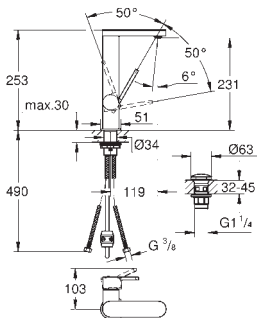

23 844 003 **chrome** **303.00**
GROHE Plus
Single-lever basin mixer 1/2"
L-Size
single hole installation
metal lever
GROHE SilkMove 28 mm ceramic cartridge
with temperature limiter
GROHE StarLight chrome finish
GROHE EcoJoy SpeedClean mousseur 5.7 l/min
GROHE AquaGuide adjustable mousseur
rapid installation system
pull out spout
GROHE EasyDock guarantees easy retraction and
smooth docking back to the starting position
smooth body with push-open pop-up waste set 1 1/4"
flexible connection hoses