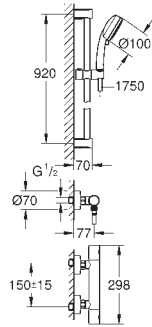

GROHE GROHTHERM 800 COSMOPOLITAN

Ref. No.

Colour

Price netto (€)

34 769 000

chrome

211.00

Grohtherm 800 Cosmopolitan Thermostatic shower set 1/2"

consisting of:

Grohtherm 800 Cosmopolitan thermostatic shower mixer 1/2" (34 765 000)

Tempesta Cosmopolitan 100 shower set, 2 sprays, 900 mm (27 788 002)

optional **GROHE EcoJoy** 5.7 l/min flow limiter included