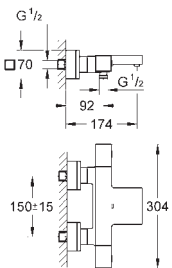

Grotherm Cube
Thermostatic bath mixer 1/2"
wall mounted
GROHE StarLight chrome finish
GROHE SafeStop at 38°C
GROHE SafeStop Plus optional temperature limiter at 43°C included
GROHE TurboStat compact cartridge
with wax thermoelement
integrated mixed water shut off
GROHE AquaDimmer Eco with multiple function:
- integrated GROHE EcoButton
(economy button with economy stop for shower)
- flow control
- diverter: bath/shower
shower bottom outlet 1/2"
GROHE XL Waterfall
flow straightener
built-in non return valves
dirt strainers
protected against backflow
covered S-unions
GROHE EcoJoy technology for less water and perfect flow

34 508 000 chrome 428.00