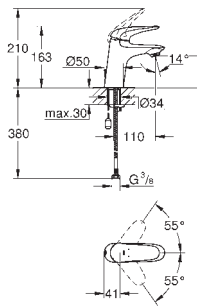

23 714 003 **chrome** **103.00**

Eurostyle
Single-lever basin mixer 1/2"
S-Size
single hole installation
solid metal lever
GROHE SilkMove 35 mm ceramic cartridge
adjustable flow rate limiter
with temperature limiter
GROHE StarLight chrome finish
GROHE EcoJoy mousseur 5.7 l/min
GROHE Zero separated inner water ways - lead and nickel free
GROHE QuickFix rapid installation system
retractable chain
flexible connection hoses