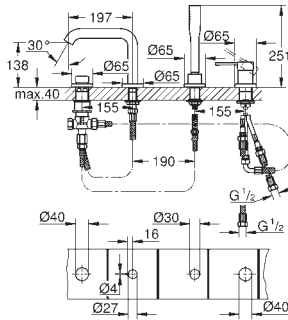

Ref. No. Colour Price netto (€)

19 578 001	chrome	729.00
19 578 DC1	supersteel	900.00
19 578 BE1	polished nickel	965.00
19 578 EN1	brushed nickel	1,030.00
19 578 GL1	cool sunrise	967.00
19 578 GN1	brushed cool sunrise	1,030.00
19 578 DA1	warm sunset	965.00
19 578 DL1	brushed warm sunset	1,030.00
19 578 A01	hard graphite	965.00
19 578 AL1	brushed hard graphite	1,030.00

Essence

4-hole single-lever bath combination

GROHE SilkMove 35 mm ceramic cartridge with temperature limiter

GROHE StarLight chrome finish

pre-assembled spout fixing

single lever mixer operating element

metal lever

bath inlet with mousseur

diverter bath/shower

for chrome: hand shower 27 806, for other colours: hand shower 26 465

metal shower hose 2000 mm

flexible connection hoses

connection for shower hose

protected against backflow

for use with (29 037 000)

19 578 00A	chrome	643.00
ditto, with Euphoria Cosmopolitan hand shower (26 466), 6.6 l/min