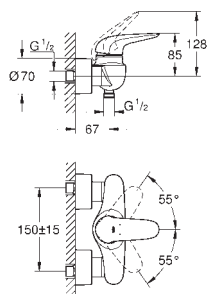

23 722 003 chrome 127.00
23 722 LS3 moon white/chrome 161.00

Eurostyle
Single-lever shower mixer 1/2"
wall mounted
solid metal lever
GROHE SilkMove 35 mm ceramic cartridge
with temperature limiter
GROHE StarLight chrome finish
adjustable flow rate limiter
shower outlet 1/2" with integrated non-return valve
covered S-unions
metal wall escutcheons
protected against backflow