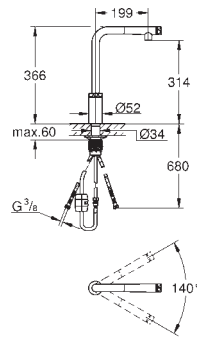

GROHE MINTA / MINTA SMARTCONTROL / MINTA TOUCH

Ref. No.

Colour

Price netto (€)

31 613 000	chrome	355.00
31 613 DC0	supersteel	455.00
31 613 DA0	warm sunset	490.00
31 613 A00	hard graphite	490.00

Minta SmartControl
Sink mixer with SmartControl
single hole installation
GROHE StarLight chrome finish
pull-out spray with laminar
GROHE Magnetic Docking guarantees easy retraction and smooth docking of the spray head back to the starting position
GROHE SmartControl push for ON-OFF, turn for volume adjustment from EcoJoy to full flow
temperature adjustment by turning of mixing valve on body
swivel tubular spout
swivel area 140°
protected against backflow
flexible connection hoses
GROHE QuickFix Plus ultra fast and simple installation - no tools needed
GROHE Zero separated inner water ways - lead and nickel free