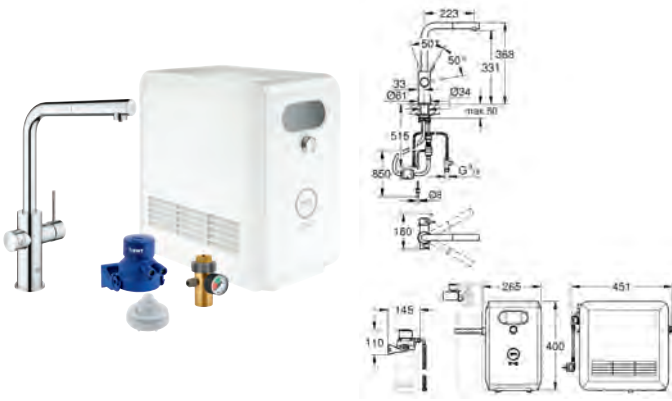

for Apple** and Android devices

Bluetooth range (max. 10 m) varies depending on used

materials and walls between transmitter and receiver

filter head with flexible water hardness adjustment

GROHE Blue filter, CO₂ bottle and cleaning cartridge are not included in the

delivery and have to be ordered separately

suitable filters:

- filter S-size, capacity 600 l at 20° dKH (40 404 001)

- filter M-size, capacity 1500 l at 20° dKH (40 430 001)

- filter L-size, capacity 2500 l at 20° dKH (40 412 001)

- activated carbon filter, capacity 3000 l (40 547 001)

- Magnesium+ filter, capacity 400 l at 17° dGH (40 691 001)

System requirements Apple

iPhone with iOS 9.0 or higher

System requirements Android

smart phone with Android 4.3 or higher

Mobile devices and GROHE Ondus App*** are not included in delivery and have to be ordered separately via an authorised Apple store/store/iTunes or Google Play store.

* The Bluetooth word mark and logos are registered trademarks owned by Bluetooth SIG, Inc. and any use of such marks by Grohe AG is under license. Other trademarks and trade names are those of their respective owners.

** Apple, the Apple logo, iPod, iPod Touch, iPhone and iTunes are trademarks of Apple Inc., registered in the U.S. and other countries. Apple is not responsible for the function of this device or its compliance with safety and regulatory standards.

*** Available for free via iTunes app or Google Play store.