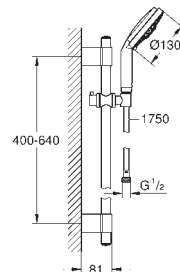

28 757 001 **chrome** **200.00**

Rainshower Cosmopolitan 130
Shower rail set 3 sprays
consisting of:
hand shower Cosmopolitan (28 755 000)
shower rail, 600 mm (28 797 001)
with wall holders made of metal
Silverflex shower hose 1750 mm (28 388 000)
GROHE StarLight chrome finish
GROHE QuickFix Plus adjustable distance between brackets
for adaption to existing drilling holes
Twistfree to prevent hose from twisting
min. recommended pressure 1.0 bar

28 762 001 **chrome** **248.00**
ditto, 900 mm

SHOWERS