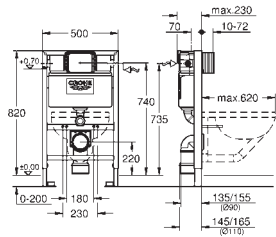

38 948 000

281.00

Rapid SL
2-in-1 set for WC, 0.82 m installation height
with flushing cistern 6 - 9 l

consisting of:
Rapid SL element for WC (38 526 000)
Rapid SL wall brackets (38 558 00M)