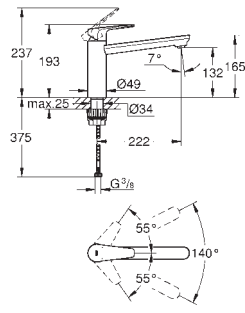

31 693 000

chrome

81.00

BauEdge
Single-lever sink mixer 1/2"
medium spout

single hole installation

GROHE StarLight chrome finish

GROHE Longlife 35 mm ceramic cartridge

GROHE Zero separated inner water ways - lead and nickel free

swivel tubular spout

swivel area 140°

mousseur with coin slot for tool free replacement

flexible connection hoses

GROHE QuickFix Plus ultra fast and simple installation - no tools needed

min. recommended pressure 1.0 bar