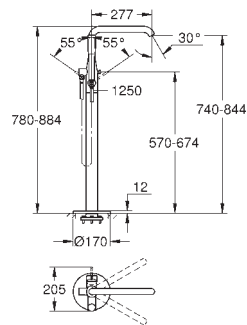

23 491 001	chrome	1,280.00
23 491 DC1	supersteel	1,420.00
23 491 BE1	polished nickel	1,520.00
23 491 EN1	brushed nickel	1,620.00
23 491 GL1	cool sunrise	1,520.00
23 491 GN1	brushed cool sunrise	1,620.00
23 491 DA1	warm sunset	1,520.00
23 491 DL1	brushed warm sunset	1,630.00
23 491 A01	hard graphite	1,520.00
23 491 AL1	brushed hard graphite	1,630.00

Essence

Single-lever bath mixer 1/2", floor mounted

set for final installation for

45 984

without roughing-in-set

GROHE SilkMove 35 mm ceramic cartridge

with temperature limiter

GROHE StarLight chrome finish

automatic diverter: bath/shower

swivel spout with mousseur and stop limiter

projection 277 mm

integrated non-return valve in the shower outlet 1/2"

with shower holder

for chrome: hand shower 27 806, for other colours: hand shower 26 465

Silverflex shower hose 1 250 mm (28 362)

protected against backflow