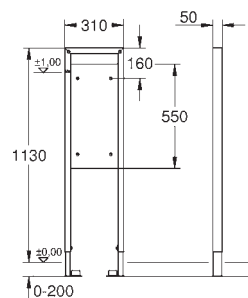

38 559 001

196.00

Rapid SL

Fixing element, 1.13 m installation height

to fix **support** for the disabled in
lightweight studded wall partitions
or on-the-wall installations
0.31 m wide
powder coated steel frame
waterproof plywood
fixing material
for on-the-wall installation please order wall brackets 38 558 00M (sold separately)