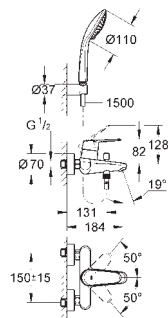

33 395 002 **chrome** **247.00**

Eurodisc Cosmopolitan
Single-lever bath mixer 1/2"
wall mounted
metal lever
GROHE SilkMove 46 mm ceramic cartridge
GROHE StarLight chrome finish
adjustable flow rate limiter
adjustable minimum flow rate
approx. 2.5 l/min
automatic diverter: bath/shower
mousseur
integrated non-return valve in the shower outlet 1/2"
S-unions
protected against backflow
optional temperature limiter ref. no. 46 308 000
acoustic group I in accordance with DIN 4109
with shower set
consisting of:
hand shower Euphoria 110 Champagne (27 222)
wall shower holder (27 056)
Relexaflex hose 1500 mm 1/2" x 1/2" (28 151)