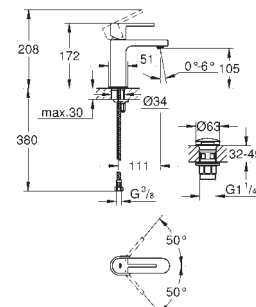

33 163 003	chrome	186.00

GROHE Plus
Single-lever basin mixer 1/2" S-Size
single hole installation
metal lever
GROHE SilkMove 28 mm ceramic cartridge
with temperature limiter
GROHE StarLight chrome finish
GROHE EcoJoy SpeedClean mousseur 5.7 l/min
GROHE AquaGuide adjustable mousseur
GROHE QuickFix Plus installation system
smooth body with push-open pop-up waste set 1 1/4"
flexible connection hoses