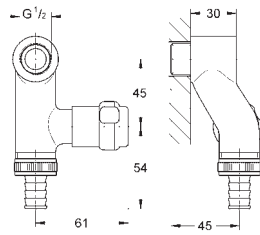

GROHE WAS VALVES

Ref. No. Colour Price netto (€)

41 110 000 chrome 46.00

Original WAS valve „Electro“ 1/2"
wall mounted
grease chamber headpart 3/8" for closable hose connection
non-return valve type EB
protected against backflow
GROHE StarLight chrome finish
for combination with pipe ventilating valve type HB 41 239 000