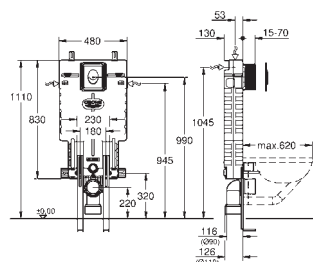

39 452 000

chrome

191.00

Uniset

3-in-1 set for WC with flushing cistern GD 2, 6 - 9 l

consisting of:
Uniset element for WC (38 643 001)
Skate Air flush plate, chrome, vertical installation (38 505 000)
support feet (37 304 000)