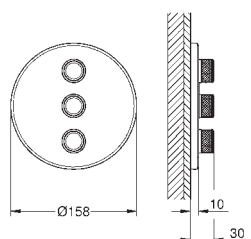

GROHE GROHTHERM SMARTCONTROL

Ref. No. Colour Price netto (€)

29 122 000	chrome	306.00
29 122 DC0	supersteel	426.00
29 122 BE0	polished nickel	456.00
29 122 EN0	brushed nickel	487.00
29 122 GL0	cool sunrise	456.00
29 122 GN0	brushed cool sunrise	487.00
29 122 DA0	warm sunset	456.00
29 122 DL0	brushed warm sunset	487.00
29 122 A00	hard graphite	456.00
29 122 AL0	brushed hard graphite	487.00

Grotherm SmartControl Triple volume control trim

set for final installation for
GROHE Rapido SmartBox 35 600 000/35 601 000

metal wall escutcheon with **GROHE QuickFix**
(covered escutcheon and shaft sealing, covered
fixing), retroactively 6° adjustable
10 mm thin profile escutcheon

GROHE StarLight chrome finish

GROHE SmartControl push for ON-OFF, turn for
volume adjustment from EcoJoy to full flow, exchangeable symbols
GROHE ProGrip with knurl structure
multiple outlets can be run simultaneously
without roughing-in-set

flow performance:
outlet D = 28 l/min
outlet E = 28 l/min
outlet A = 28 l/min
outlet D+E+A = 65 l/min

35 600 000	chrome	70.00
GROHE Rapido SmartBox universal rough-in box for concealed installation		

29 150 LS0	moon white	546.00

Grotherm SmartControl Thermostat for concealed installation with one valve

set for final installation for
GROHE Rapido SmartBox 35 600 000

metal wall escutcheon with **GROHE QuickFix**
(covered escutcheon and shaft sealing, covered
fixing), retroactively 6° adjustable

GROHE StarLight finish

GROHE SmartControl push for ON-OFF, turn for
volume adjustment from EcoJoy to full flow
exchangeable symbols

GROHE TurboStat compact cartridge
with wax thermoelement

GROHE ProGrip with knurl structure
GROHE SafeStop at 38°C

GROHE SafeStop Plus optional temperature limiter at 43°C or 46°C included
built-in non return valves and dirt strainers
cover plate in moon white acrylic glass
without roughing-in-set

flow performance:
outlet A (to external shut-off) = 34 l/min
outlet B/C = 29 l/min

35 600 000	chrome	70.00
GROHE Rapido SmartBox universal rough-in box for concealed installation