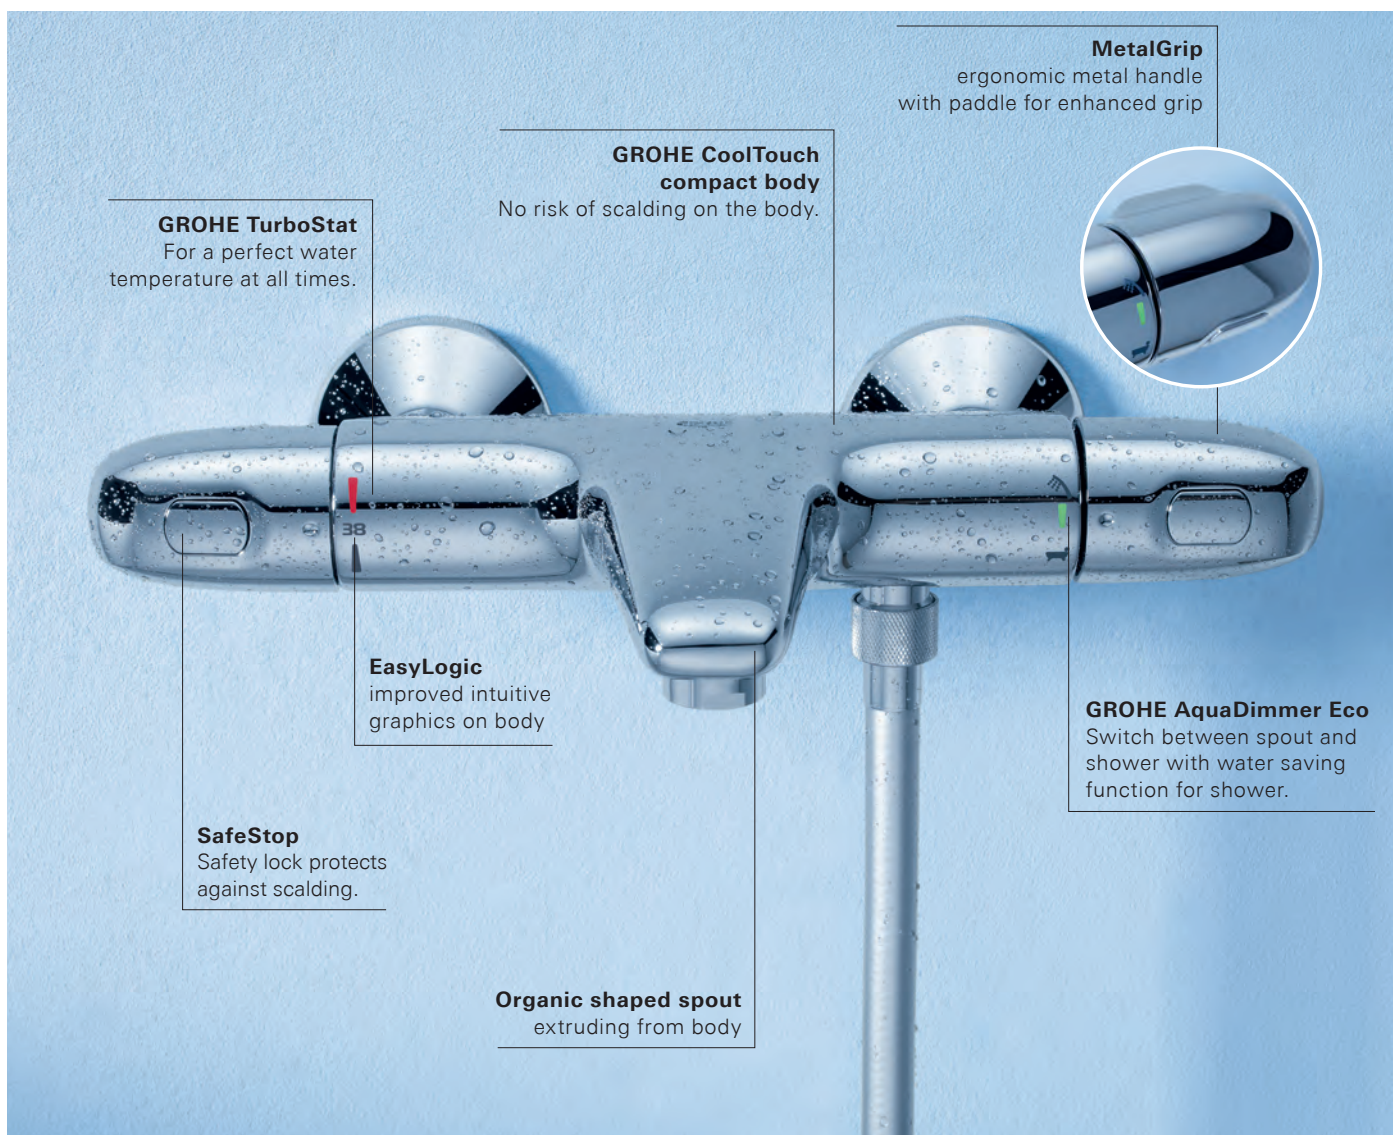

GROHTHERM 1000

ULTIMATE COMFORT WITH GROHE COOLTOUCH.

Enjoy taking a refreshing shower more than ever before. The Grohtherm 1000 with contemporary design offers a GROHE CoolTouch compact body, ergonomically shaped metal handles, GROHE TurboStat technology and water-saving eco functions.

GROHE TurboStat
For a perfect water temperature at all times.

GROHE CoolTouch compact body
No risk of scalding on the body.

MetalGrip
ergonomic metal handle with paddle for enhanced grip

EasyLogic
improved intuitive graphics on body

SafeStop
Safety lock protects against scalding.

Organic shaped spout
extruding from body

GROHE AquaDimmer Eco
Switch between spout and shower with water saving function for shower.