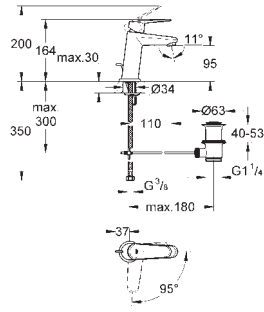

GROHE SILKMOVE ES

Ref. No. Colour Price netto (€)

23 389 20E **chrome** **145.00**
Eurodisc Cosmopolitan
Single-lever basin mixer 1/2"
S-Size
single hole installation
metal lever
GROHE SilkMove ES 28 mm ceramic cartridge
with energy saving function via cold start
with temperature limiter
GROHE StarLight chrome finish
GROHE EcoJoy mousseur 5.7 l/min
GROHE QuickFix Plus rapid installation system
pop-up waste set 1 1/4"
flexible connection hoses
min. recommended pressure 1.0 bar