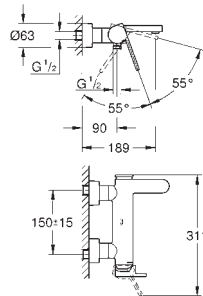

33 553 003 chrome 280.00
33 553 DC3 supersteel 379.00
33 553 AL3 brushed hard graphite 433.00

GROHE Plus
Single-lever bath mixer 1/2"
wall mounted
metal lever
GROHE SilkMove 35 mm ceramic cartridge
with temperature limiter
GROHE StarLight chrome finish
automatic diverter: bath/shower
laminar mousseur
shower outlet 1/2"
integrated non-return valve
covered S-unions
protected against backflow
min. recommended pressure 1.0 bar