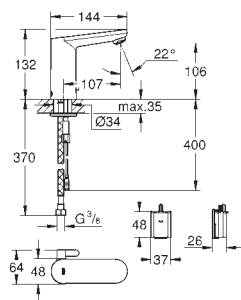

**Eurosmart Cosmopolitan E
Infra-red electronic basin mixer 1/2" with mixing device
and adjustable temperature limiter**

with infrared sensor for bi-directional communication
for monitoring, configuration and service purpose

6 V lithium battery, type CR-P2

battery lifetime: approx. 7 years (150 actuations a day)

GROHE EcoJoy mousseur 5.7 l/min

flexible connection hoses

non-return valve

dirt strainers

with integrated solenoid valve

external battery

rapid installation system

multistage battery status display

7 pre-set programs:

auto flush

thermal disinfection

cleaning mode

additional functions and precise settings

by remote control 36 407

CE approved

acoustic group I in accordance with DIN 4109

type of protection faucet IP 59K

min. recommended pressure 1.0 bar

20 187 000

chrome

177.00