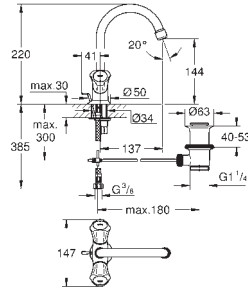

GROHE COSTA L

Ref. No. Colour Price netto (€)

21 094 001 **chrome** 102.00

Costa L
One-hole basin mixer, 1/2"
metal handles
heat-insulated
screwable
Longlife-headpart
swivel tubular spout
mousseur
pop-up waste set 1 1/4"
flexible connection hoses
GROHE StarLight chrome finish
NF approval