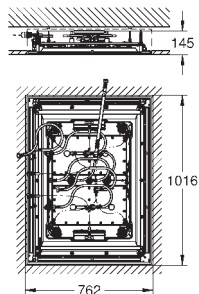

GROHE F-DIGITAL DELUXE

Ref. No. Colour Price netto (€)

26 373 001 chrome 19,900.00

Rainshower F-Series 40" AquaSymphony
Ceiling shower 6+ sprays with light
1016 mm x 762 mm x 145 mm
material: metal
minimum flow rate 25 l/min
min. recommended pressure 3.0 bar
1 x AquaCurtain
1 x Pure XL spray
1 x 2 mist spray
2 x GROHE PureRain spray 400 x 190 mm
2 x XL Waterfall (separately controlled)
1 x 4 Bokoma Spray with adjustment angle 20° and combinations
full spectrum LED: soft light with changing rainbow colours
individually adjustable: permanent lighting with colour selection
power supply for light 12 V DC
CE approved
SpeedClean anti-lime system
GROHE DreamSpray perfect spray pattern
GROHE StarLight finish

requires rough-in set (26 376 001), F-digital Deluxe base unit box (26 376 000), Bluetooth unit (36 371 000) and various cable connections – all to be ordered separately due to individualised installation

The ceiling construction must be appropriate for the static requirement of the product (total product weight > 70 kg). Ceiling shower has to be controlled by 8 outlets + 1 hand shower outlet and the performance of the waste must be of sufficient size (> 100 l/min). For detailed planning please see separate planning & installation guide before start.

recommendation: configuration with Grohtherm SmartControl
3 x Grohtherm SmartControl (29 126 000)
3 x GROHE Rapido SmartBox (35 600 000)
1 x Euphoria Cube Stick wall holder set 1 spray (26 405 000)

this product contains built-in LED lamps, which cannot be changed: energy efficiency class: A++

26 376 001 chrome 1,890.00

Rainshower F-Series 40"
Roughing-in set
for use with Rainshower F-Series 40" AquaSymphony ceiling shower
1000 mm x 745 mm x 152 mm
min. installation depth: 167 mm
waterways: brass
1/2" connections