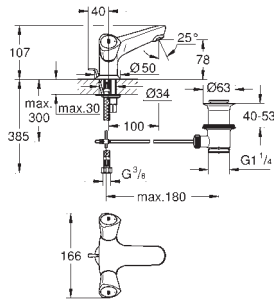

20 179 001 **chrome** **101.00**
Costa S
Pillar tap
metal handle
heat-insulated
screwable
GROHE StarLight finish
ceramic headpart 1/2", 90°
flow straightener
swivel tubular spout
swivel area 360°
union nut 1/2" with 10.5 mm drilling

21 255 001 **chrome** **156.00**
Costa S
One-hole basin mixer, 1/2"
metal handles
heat-insulated
screwable
Carbodur headpart
cast spout with mousseur
pop-up waste set 1 1/4"
flexible connection hoses
GROHE StarLight chrome finish