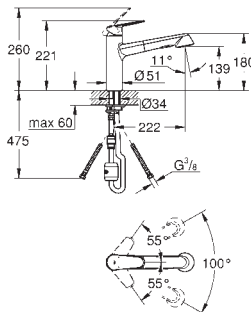

32 257 002 **chrome** **272.00**

Eurodisc Cosmopolitan
Single-lever sink mixer 1/2"
medium spout
single hole installation
GROHE StarLight finish
GROHE SilkMove 35 mm ceramic cartridge
pull-out dual spray
diverter: mousseur/**SpeedClean** shower jet
automatic return to mousseur
adjustable flow rate limiter
swivel cast spout
swivel area 100°
protected against backflow
flexible connection hoses
rapid installation system
min. recommended pressure 1.0 bar