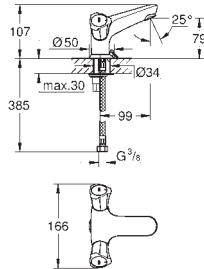

21 100 001 **chrome** 123.00

Costa L
One-hole basin mixer, 1/2"
metal handles
heat-insulated
screwable
Longlife-headpart
cast spout with mousseur
chain ring
flexible connection hoses
GROHE StarLight chrome finish