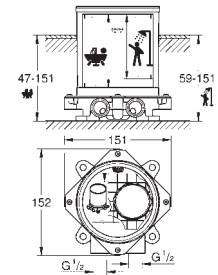

29 086 000

301.00

Rough-in set 1/2"

for floor-mounted tub spouts and mixers without finishing trim set
installation plate with 360° horizontal and 3° vertical adjustment
installation depth 47-151 mm
depth compensation 104 mm
two 1/2" female connections (hot/cold supplies)
flushing plug