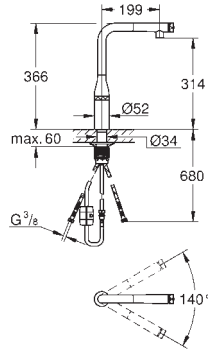

GROHE ESSENCE

Ref. No. Colour Price netto (€)

31 615 000	chrome	423.00
31 615 DC0	supersteel	549.00
31 615 BE0	polished nickel	591.00
31 615 EN0	brushed nickel	633.00
31 615 GL0	cool sunrise	591.00
31 615 GN0	brushed cool sunrise	633.00
31 615 DA0	warm sunset	591.00
31 615 DL0	brushed warm sunset	633.00
31 615 A00	hard graphite	591.00
31 615 AL0	brushed hard graphite	633.00

Essence SmartControl
Sink mixer with SmartControl
single hole installation
GROHE StarLight chrome finish
pull-out spray with laminar
GROHE Magnetic Docking guarantees easy retraction and smooth docking of the spray head back to the starting position
GROHE SmartControl push for ON-OFF, turn for volume adjustment from EcoJoy to full flow
temperature adjustment by turning of mixing valve on body
swivel tubular spout
swivel area 140°
protected against backflow
flexible connection hoses
GROHE QuickFix Plus ultra fast and simple installation - no tools needed
GROHE Zero separated inner water ways - lead and nickel free