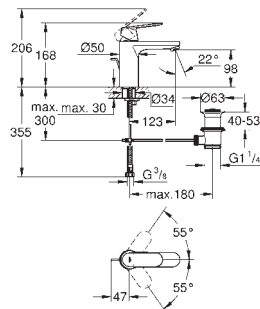

23 927 000

chrome

84.00

Eurosmart Cosmopolitan
Single-lever basin mixer 1/2"
S-Size

single hole installation
metal lever

GROHE SilkMove ES 35 mm ceramic cartridge
with energy saving function via cold start
adjustable flow rate limiter
adjustable minimum flow rate
approx. 2.5 l/min
temperature limiter
GROHE StarLight chrome finish
GROHE EcoJoy mousseur 5.7 l/min
GROHE QuickFix installation system
with centering support
smooth body with push-open pop-up waste set 1 1/4"
flexible connection hoses