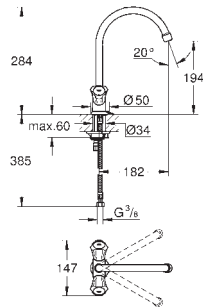

31 812 001

chrome

91.00

Costa L
Single-hole sink mixer 1/2"
metal handles
heat-insulated
screwable
GROHE StarLight finish
Longlife-headparts
mousseur
swivel tubular spout
swivel area 360°
chain ring
flexible connection hoses