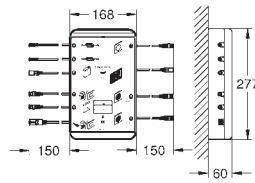

26 374 000

1,070.00

GROHE F-digital Deluxe Base unit box 4.0 Bluetooth F-Series 40" (BCU V4.0)

to control LightCurtain of Rainshower F-Series 40" AquaSymphony ceiling shower
additional light, sound and steam modules can be connected and controlled consisting of:

- 2 plug connections, each for one pair of sound modules (36 360 000)
- 1 plug connection for one pair of light modules (36 359 000)
- 1 plug connection LightCurtain for Rainshower F-Series 40" AquaSymphony (26 373 000)
- 2 plug connections for steam module (36 362 000 or 36 368 000), including 1 connection for steam generator and 1 connection for temperature sensor
- 2 plug connections for power supply (per power supply max. 4 devices light/sound)
- 2 plug connections for Bluetooth unit (supply voltage and data line)

CE approved
must be accessible for service
optional: the base unit box can be placed into extra equipment 36 367 000
component has to be ordered separately