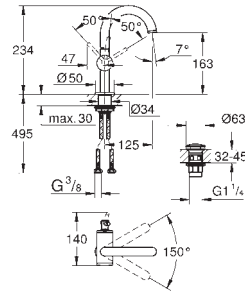

GROHE ATRIO

Ref. No. Colour Price netto (€)

32 043 003	chrome	269.00
32 043 DC3	supersteel	428.00
32 043 GL3	cool sunrise	459.00
32 043 DA3	warm sunset	459.00
32 043 AL3	brushed hard graphite	489.00

Atrio
Single-lever basin mixer 1/2"
M-Size
single hole installation
GROHE SilkMove 28 mm ceramic cartridge
with temperature limiter
GROHE StarLight chrome finish
GROHE EcoJoy 5.7 l/min laminar mousseur
swivel tubular C-spout with mousseur
stop limiter
Push-open waste set 1 1/4"
flexible connection hoses