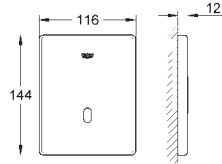

GROHE ELECTRONIC ACTUATIONS FOR URINAL

Ref. No.

Colour

Price netto (€)

37 324 001
37 324 SD1

chrome
stainless steel

559.00
554.00

Tectron Skate