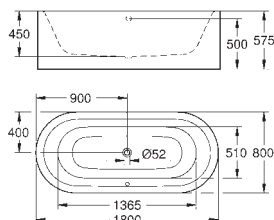

39 729 000 **alpine white** **4,500.00**

Essence Bathtub
free standing
180 x 80 cm
height 57.5 cm
with overflow
sanitary titan steel
suitable for Talento waste sets (28 943 000 + 19 025 000)
suitable for waste set ViEGA Multiplex Trio (functional unit 6161.62/727970 + chrome parts Visign MT3 6161.13/725792)
includes noise suppression mats