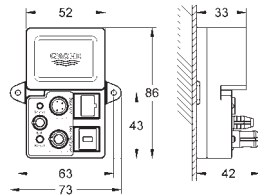

GROHE F-DIGITAL DELUXE

Ref. No.

Colour

Price netto (€)

36 371 000

645.00

GROHE F-digital Deluxe

Bluetooth unit BT-01A for Apple and Android devices

with integrated electronic for wireless data communication
combinable with existing 36 365 000 docking station
wall mounted
86 x 73 x 42 mm

Features:

- reset switch
- status indicator (LED)
- stand alone/maximum configuration
- one-to-one connection
- with safety cut-off mechanism (1 user)
- safety shutdown in case of connection loss
- connection cable set for data communication and power supply (5 m each)
- CE approved

bluetooth transmitter power supply: 12 V

bluetooth transmitter frequency: 2.4 GHz

Bluetooth range (max. 10 m) varies depending on used

materials and walls between transmitter and receiver

requires Base Unit Box 2.0 Bluetooth (36 397 000) – to be ordered separately

bluetooth-enabled device (bluetooth V2.1 or higher) necessary

System requirements

Android

operating system: as of release 2.3.3

pixel density: 160 dpi minimum

display resolution: 320 x 470 pixels per inch

System requirements

Apple

iPod touch 4/5, iPhone 4/5, iPad/ iPad mini**

Apple operating system: as of release iOS 6.0 and above

Mobile devices and GROHE SPA F-digital deluxe App*** are not included in delivery and have to be ordered separately via an authorised Apple store/store/iTunes or Google Play store.

* The Bluetooth word mark and logos are registered trademarks owned by Bluetooth SIG, Inc. and any use of such marks by Grohe AG is under license. Other trademarks and trade names are those of their respective owners.

** Apple, the Apple logo, iPod, iPod Touch, iPhone and iTunes are trademarks of Apple Inc., registered in the U.S. and other countries. Apple is not responsible for the function of this device or its compliance with safety and regulatory standards.

*** Available for free via iTunes app or Google Play store.

36 367 000

298.00

GROHE F-digital Deluxe

Rough-in set base unit box

for use with base unit box (26 374 000 or 36 397 000)

550 x 700 x 110 mm

with removable front panel for installation

with adjustable front frame for installation in wall niches

galvanized and powder coated (RAL 9010, pure white) steel plate

1 mm thick steel plate

with two mounting rails and elbow for power outlets

and mounting materials