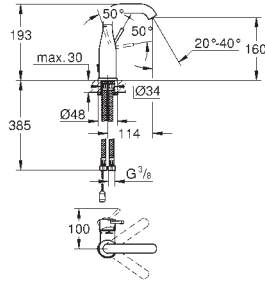

23 480 001 chrome 172.00

Essence
Single-lever basin mixer 1/2"
M-Size
single hole installation
metal lever
GROHE SilkMove 28 mm ceramic cartridge
with temperature limiter
GROHE StarLight chrome finish
GROHE EcoJoy mousseur 5.7 l/min
GROHE AquaGuide adjustable mousseur
GROHE QuickFix Plus installation system
swivel spout with mousseur and stop limiter
retractable chain
flexible connection hoses