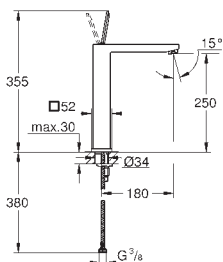

23 661 000 chrome 329.00

Eurocube Joy
Single-lever basin mixer 1/2"
XL-Size
single hole installation
metal lever
for free-standing basins
GROHE FeatherControl Joystick cartridge
GROHE StarLight chrome finish
GROHE EcoJoy SpeedClean mousseur 5.7 l/min
GROHE QuickFix Plus installation system
smooth body
flexible connection hoses