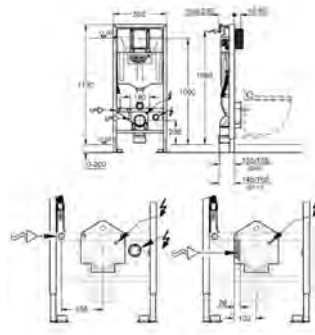

Rapid SL

Element for GROHE Sensia shower WCs, 1.13 m installation height with flushing cistern GD 2, 6 - 9 I

with connections for GROHE Sensia shower toilets (Sensia IGS/Sensia Arena)
for on-the-wall installations or studded walls
powder coated steel frame, self-supporting
for dry-cladding, completely pre-assembled
with fixed connections
quick adjustment, lockable
fixing material
TÜV approved
2 WC fixing bolts
fixing device for ceramic
distance of fixing bolts 180/230 mm
PP outlet bend Ø 90 mm
depth adjustable
reducer Ø 90/110 mm
inlet and outlet connecting set

flushing cistern GD 2, 6 - 9 I, containing following features:

adjustment ex factory 6 l and 3 l
pneumatic discharge valve offering 3 modes of operation: dual flush or start/stop or single flush
water supply from back
low noise (group I acc. to German Noise Specification)
insulated against condensation
1/2" water supply connection including integrated angle valve and push fit flexible hose union
no tools required for the installation
of the inspection shaft incl. protection during construction phase
for vertical or horizontal use

including wall brackets 38 558 00M for on-the-wall installation
universal water connection for shower toilets
Sensia Arena and Sensia IGS
concealed socket for mains supply
positioning help for electrical connection
for mounting of small flush plates please order revision shaft 40 911 000 (sold separately)