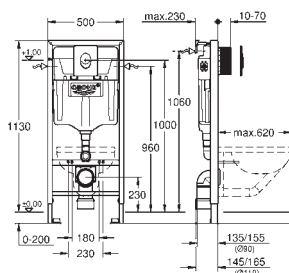

38 721 10A

chrome

*

Rapid SL

**3-in-1 set for WC, 1.13 m installation height
with flushing cistern GD 2, 6 - 9 I**

consisting of:

- Rapid SL element for WC (38 528 001)
- Skate Air flush plate, chrome, vertical installation (38 505 000)
- Rapid SL wall brackets (38 558 00M)
- WRAS approved