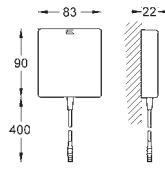

GROHE EUROSMART COSMOPOLITAN E

Ref. No.

Colour

Price netto (€)

36 338 000

103.00

Switch-mode power supply

for one eye infra-red wash basin mixer
switch-mode power supply with operating
voltage 100-230 V AC, 50 - 60 Hz
for concealed socket with cover and strain relief