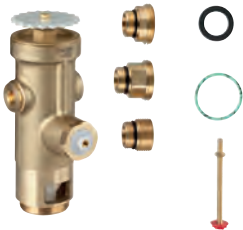

43 996 000

204.00

Flush valve for WC
concealed installation
3/4"

retrofit for 677.00.200/677.03.200/680.00.200
without stop valve
without flush pipe