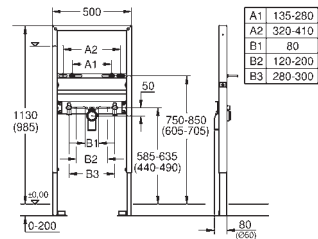

39 052 000

147.00

Rapid SL
Element for wash basin, single hole installation, height adjustable
with noise protection

1.13 m installation height

for on-the-wall installations or studded walls
powder coated steel frame, self-supporting
for dry-cladding, completely pre-assembled
with fixed connections
quick adjustment, lockable
fixing material
TÜV approved
fixing and connecting traverse, height adjustable
wash basin fixing bolts M10 with
fixing device for ceramic
variable distance of fixing bolts
HT-outlet bend Ø 50 mm
seal Ø 32 mm

2 noise protected fitting connections 1/2"

for on-the-wall installation please order wall brackets 38 558 00M (sold separately)