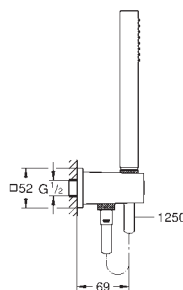

Euphoria Cube Stick
Wall holder set 1 spray
with integrated wall union 1/2"
consisting of:
hand shower (27 699 000)
shower outlet elbow 1/2" with
wall shower holder (26 370)
male thread
protected against backflow
Silverflex shower hose 1 250 mm (28 362)
GROHE EcoJoy 9,5 l/min flow limiter
GROHE StarLight chrome finish
GROHE DreamSpray perfect spray pattern
SpeedClean anti-lime system
Inner WaterGuide for a longer life
Twistfree to prevent hose from twisting
suitable for instantaneous heater
min. recommended pressure 1.0 bar