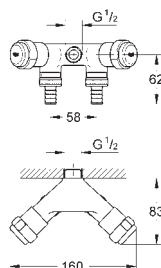

41 020 000 chrome 86.00

Original WAS double valve „Simple“ 1/2"
wall mounted
grease chamber headpart 1/2" for closable hose connection
non-return valve type EB
female thread 1/2"
protected against backflow
GROHE StarLight chrome finish
for combination with pipe ventilating valve type HB 41 239 000