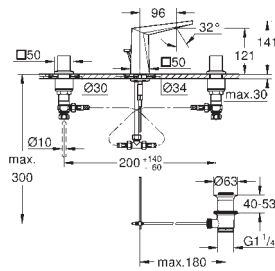

20 342 000	chrome	621.00
20 342 DC0	supersteel	867.00
20 342 A00	hard graphite	929.00
20 342 AL0	brushed hard graphite	991.00

Allure Brilliant
Three-hole basin mixer 1/2"
S-Size
ceramic headparts 1/2", 90°
GROHE StarLight chrome finish
GROHE EcoJoy 5.0 l/min. flow limiter
low spout with integrated mousseur
pop-up waste set 1 1/4"
pressure-proof, flexible connection hoses
between spout and side valves
min. recommended pressure 1.0 bar