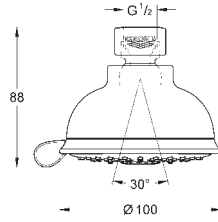

GROHE TEMPESTA

Ref. No. Colour Price netto (€)

26 045 001 chrome 57.00
26 045 EN1 brushed nickel 97.00

Tempesta Rustic 100
Head shower 4 sprays

GROHE Rain O², Rain, Massage, Jet
ball joint ± 15° rotatable
connection thread 1/2"

GROHE EcoJoy 6.6 l/min flow limiter
GROHE DreamSpray perfect spray pattern
GROHE StarLight chrome finish
SpeedClean anti-lime system
Inner WaterGuide for a longer life
suitable for instantaneous heater
max. flow rate 1.75 gpm (6.6 l/min)
min. recommended pressure 1.0 bar

27 610 001 chrome 57.00
ditto, with 9.5 l/min flow limiter

SHOWERS