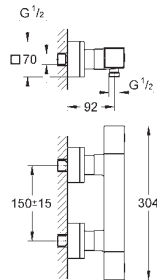

Grotherm Cube

Thermostatic shower mixer 1/2"

wall mounted

GROHE StarLight chrome finish

GROHE SafeStop at 38°C

GROHE SafeStop Plus optional temperature limiter at 43°C included

GROHE TurboStat compact cartridge

with wax thermoelement

integrated mixed water shut off

volume handle with **GROHE EcoButton** (economy

button with individually adjustable economy stop)

Carbodur ceramic headpart 1/2", 180°

shower bottom outlet 1/2"

built-in non return valves

dirt strainers

protected against backflow

covered S-unions

min. recommended pressure 1.0 bar

GROHE EcoJoy technology for less water and perfect flow

34 509 000

chrome

329.00