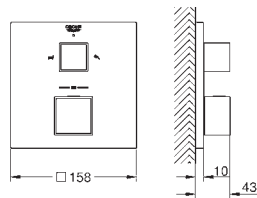

Grotherm Cube
Thermostatic bath tub mixer for 2 outlets
with integrated shut off/diverter valve

set for final installation for
GROHE Rapido SmartBox 35 600 000
GROHE TurboStat compact cartridge
with wax thermostatic element
GROHE StarLight chrome finish
wall escutcheon with **GROHE QuickFix** (covered
escutcheon- and shaft sealing, covered fixing)
metal escutcheon, retroactively 6° adjustable
printed shower and bath symbol
GROHE SafeStop at 38°C
GROHE SafeStop Plus optional temperature limiter at 43°C or 46°C included
GROHE AquaDimmer, integrated shut off/diverter valve
flow performance:
outlet B = 27 l/min
outlet C = 30 l/min
without roughing-in-set

35 600 000	chrome	70.00
GROHE Rapido SmartBox universal rough-in box for concealed installation		

34 741 000	chrome	1,110.00