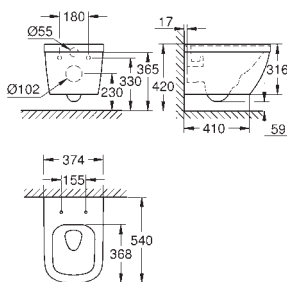

39 328 000

alpine white

183.00

39 328 00H

alpine white

216.00

Euro Ceramic
Wall hung WC
for concealed cistern
horizontal outlet
GROHE Triple Vortex flushing technology
wash down
rimless
flush volume 3/5 l
including fixation set
sanitary ware
fully skirted with invisible fixation
optional: **PureGuard** anti scale coating and
anti bacterial glazing (00H)
compatible with seat and cover 39 330 001 (soft close) and 39 331 001 (without
soft close)
16 pieces per pallet