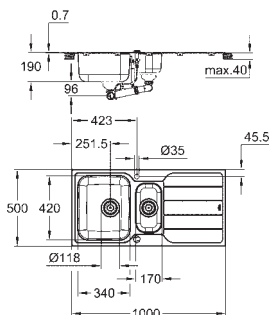

GROHE STAINLESS STEEL SINKS

Ref. No.

Colour

Price netto (€)

31 572 SD1

stainless steel

190.83

K500

Stainless steel sink with drainer

model: K500 60-S 100/50 1.5 rev
mounting type: top mount or flush mount
material: stainless steel AISI 304 (V2A)
material thickness: 0.7 mm

GROHE StarLight finish

finish: satin finish

GROHE Whisper

min. cabinet size: 600 mm
dimensions: 1000 x 500 mm
1 bowl: 340 x 420 x 185 mm

0.5 bowl: 170 x 320 x 125 mm

outer radius: R6 (topmount), inner bowl radius: R65

GROHE QuickFix installation system

sink mountable left or right

cut-out (top mount): 982 x 482 mm

drilling holes: 2 x 35 mm

waste: Ø 3.5"/90 mm waste strainer with automatic waste fitting

accessories included: waste kit, basket

strainer waste, mounting set

amount of fasteners included (top mount): 16

31 588 SD1

stainless steel

199.17