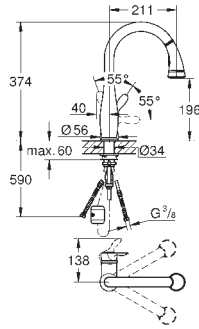

GROHE PARKFIELD

Ref. No.

Colour

Price netto (€)

30 215 001
30 215 DC1

chrome
supersteel

304.00
378.00

Parkfield
Single-lever sink mixer 1/2"
single hole installation
GROHE StarLight finish
GROHE SilkMove 35 mm ceramic cartridge
with integrated temperature limiter
pull-out dual spray control -
switches back and forth between
regular flow and spray
diverter: mousseur/**SpeedClean** shower jet
automatic return to mousseur
adjustable flow rate limiter
swivel tubular spout
swivel area 360°
integrated non-return valve
protected against backflow
flexible connection hoses
rapid installation system
min. recommended pressure 1.0 bar

KITCHEN
FITTINGS