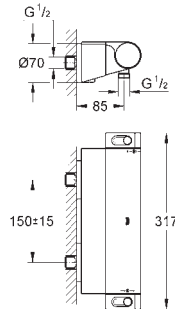

GROHE GROHTHERM 2000

Ref. No. Colour Price netto (€)

34 469 001 chrome 336.00

Grohtherm 2000
Thermostatic shower mixer 1/2"
wall mounted
100% GROHE CoolTouch consisting of safety housing + S-unions with CoolTouch escutcheons
GROHE StarLight chrome finish
GROHE Aqua Paddle ergonomically shaped handles
temperature scale handle with
GROHE SafeStop at 38°C
GROHE SafeStop Plus optional temperature limiter at 43°C included
integrated mixed water shut off
GROHE TurboStat compact cartridge
with wax thermoelement
volume handle with **GROHE EcoButton** (economy button with individually adjustable economy stop)
Carbodur ceramic headpart 1/2", 180°
shower bottom outlet 1/2"
built-in non return valves
dirt strainers
protected against backflow
covered S-unions, CoolTouch escutcheons with wall sealing
GROHE EasyReach shower tray
removable for easy cleaning
chrome
min. recommended pressure 1.0 bar
GROHE EcoJoy technology for less water and perfect flow

34 169 001 chrome 299.00