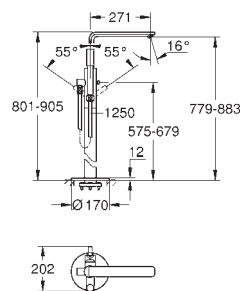

23 792 001 chrome 1,430.00
23 792 DC1 supersteel 1,960.00
23 792 EN1 brushed nickel 2,240.00
23 792 AL1 brushed hard graphite 2,240.00

Lineare
Single-lever bath mixer 1/2", floor mounted
set for final installation for 45 984
without roughing-in-set
GROHE SilkMove 35 mm ceramic cartridge with temperature limiter
GROHE StarLight chrome finish
automatic diverter: bath/shower
spout with mousseur
projection 271 mm
integrated non-return valve in the shower outlet 1/2"
with shower holder
hand shower Sena Stick (26 465)
Silverflex shower hose 1 250 mm (28 362)
protected against backflow

45 984 001 452.00