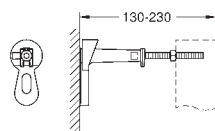

38 558 00M

23.00

Rapid SL

Wall brackets

for on-the-wall installations
for fixing the elements at the brick-wall
or in front of the studded wall
steady vertical adjustment from
130 - 230 mm
cladding for single or series installation
fixing material
2 pieces