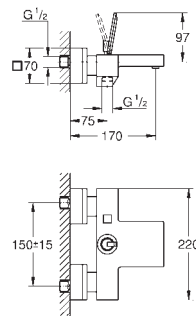

Eurocube Joy
Single-lever bath mixer 1/2"
wall mounted
metal lever
GROHE FeatherControl Joystick cartridge
GROHE StarLight chrome finish
GROHE XL Waterfall
integrated non-return valve in the shower outlet 1/2"
S-unions
protected against backflow

34 497 000 chrome 478.00