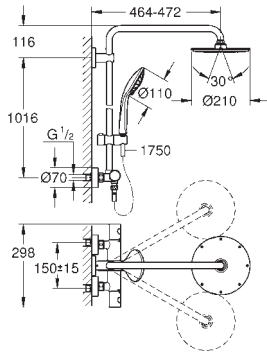

GROHE EUPHORIA SYSTEM

Ref. No.

Colour

Price netto (€)