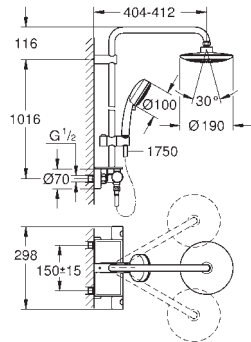

Euphoria System 190

Shower system with thermostat for wall mounting

horizontal swivable 390 mm shower arm

exposed thermostat with

Aquadimmer function

allows change between:

head shower 190 1 spray (27 370)

Rain

with ball joint

rotation angle $\pm 15^\circ$

hand shower 100 3 sprays: GROHE Rain O², Rain, Massage (27 574)

adjustable in height with gliding element

GROHE EasyReach shower tray

Silverflex shower hose 1750 mm (28 388 000)

9.5 l/min. flow limiter

GROHE EcoJoy technology for less water and perfect flow

GROHE TurboStat compact cartridge

with wax thermoelement

GROHE SafeStop at 38°C

GROHE SafeStop Plus optional temperature limiter at 43°C included

GROHE DreamSpray perfect spray pattern

GROHE StarLight chrome finish

SpeedClean anti-lime system

Inner WaterGuide for a longer life

Twistfree to prevent hose from twisting

suitable for instantaneous heaters

from 18 kW/h

min. recommended pressure 1.0 bar