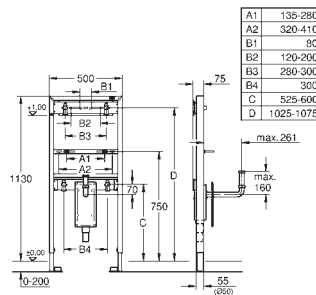

GROHE RAPID SL FOR THE DISABLED

Ref. No.

Colour

Price netto (€)

39 142 000

216.00

Radio transmitter

for WC receiver module 39 141 000, 38 759 SD0
frequency 868.4 MHz
with option for Dual Flush
can be integrated into a standard electricity box
(measurements according to DIN 49073)
CE approved

38 625 001

294.00

Rapid SL

Element for wash basin with concealed trap

for single hole installation or
wall mounted fittings
1.13 m installation height
with concealed trap Ø 50 mm
for on-the-wall installations or studded walls
powder coated steel frame, self-supporting
for dry-cladding, completely pre-assembled
with fixed connections
single installation or fitting to a rail
quick adjustment, lockable
fixing material
TÜV approved
wash basin fixing bolts M10 with
fixing device for ceramic
variable distance of fixing bolts
2 noise protected fitting connections 1/2"
concealed syphon
for concealed wall installation
including cover plate for concealed trap, stainless steel
including adjustable brass outlet bend
chrome plated
height adjustable
for on-the-wall installation please order wall brackets 38 558 00M (sold separately)