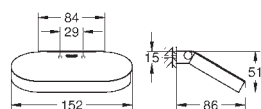

41 069 000	chrome	72.08
41 069 DC0	supersteel	99.99
41 069 BE0	polished nickel	108.33
41 069 EN0	brushed nickel	116.66
41 069 GL0	cool sunrise	108.33
41 069 GN0	brushed cool sunrise	116.66
41 069 DA0	warm sunset	108.33
41 069 DL0	brushed warm sunset	116.66
41 069 A00	hard graphite	108.33
41 069 AL0	brushed hard graphite	116.66

Selection
Toilet paper holder
with cover
material: metal
wall mounted
concealed fastening
GROHE StarLight chrome finish