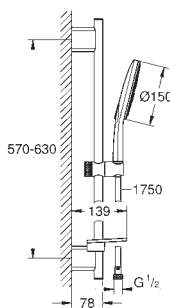

26 591 000

chrome

171.00

Rainshower SmartActive 150
Shower rail set 3 sprays

consisting of:
hand shower Rainshower SmartActive 150 (26 553)
shower rail 600 mm
with wall holders made of metal
Silverflex shower hose 1750 mm (28 388 000)
GROHE EasyReach tray
GROHE DreamSpray perfect spray pattern
GROHE StarLight chrome finish
GROHE QuickFix Plus adjustable distance between brackets
for adaption to existing drilling holes
GROHE TileFix adjustable depth on upper and lower bracket
SpeedClean anti-lime system
Inner WaterGuide for a longer life
Twistfree to prevent hose from twisting
suitable for instantaneous heater
min. recommended pressure 1.0 bar