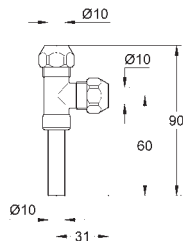

41 007 000 chrome 27.00

Eggemann
Original WAS T-piece 3/8"
for service valve
connector set 3/8"
GROHE StarLight chrome finish