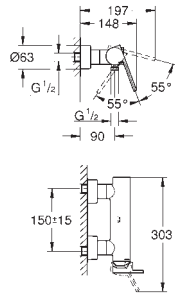

Ref. No. Colour Price netto (€)

33 577 003 chrome 225.00
33 577 DC3 supersteel 303.00
33 577 AL3 brushed hard graphite 346.00

GROHE Plus
Single-lever shower mixer 1/2"
wall mounted
metal lever
GROHE SilkMove 35 mm ceramic cartridge
with temperature limiter
GROHE StarLight chrome finish
shower outlet 1/2"
integrated non-return valve
covered S-unions
protected against backflow
min. recommended pressure 1.0 bar