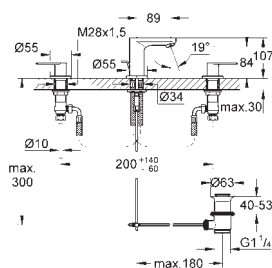

**Eurosmart Cosmopolitan
Three-hole basin mixer 1/2"
S-Size**

metal lever

ceramic headparts 1/2", 90°

GROHE StarLight chrome finish

GROHE QuickFix installation system

with centering support

spout with mousseur

pop-up waste set 1 1/4"

pressure-proof, flexible connection hoses

between spout and side valves

union nut with 10.5 mm drilling