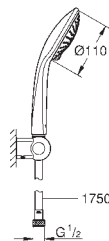

27 355 000	chrome	100.00

**Euphoria 110 Champagne
Wall holder set 3 sprays**

consisting of:
hand shower Champagne (27 222 000)
Wall shower holder 28 401
Silverflex shower hose 1750 mm (28 388 000)
GROHE DreamSpray perfect spray pattern
GROHE SprayDimmer (Stepless flow rate reduction)
GROHE StarLight chrome finish
SpeedClean anti-lime system
Inner WaterGuide for a longer life
Twistfree to prevent hose from twisting
suitable for instantaneous heater
min. recommended pressure 1.0 bar