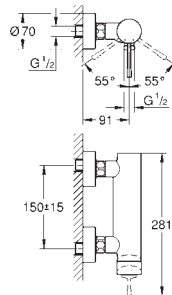

33 636 001 **chrome** **173.00**
33 636 DC1 **supersteel** **215.00**
33 636 BE1 **polished nickel** **235.00**
33 636 EN1 **brushed nickel** **246.00**
33 636 GL1 **cool sunrise** **230.00**
33 636 GN1 **brushed cool sunrise** **246.00**
33 636 DA1 **warm sunset** **230.00**
33 636 DL1 **brushed warm sunset** **246.00**
33 636 A01 **hard graphite** **230.00**
33 636 AL1 **brushed hard graphite** **247.00**

Essence
Single-lever shower mixer 1/2"
wall mounted
metal lever
GROHE SilkMove 35 mm ceramic cartridge
with temperature limiter
GROHE StarLight chrome finish
shower outlet 1/2"
integrated non-return valve
S-unions
protected against backflow
min. recommended pressure 1.0 bar