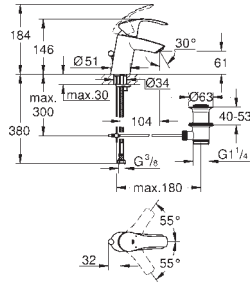

23 788 002 chrome 81.00

Eurosmart
Single-lever basin mixer 1/2"
S-Size
single hole installation
metal lever
GROHE SilkMove 35 mm ceramic cartridge
adjustable flow rate limiter
with temperature limiter
GROHE StarLight chrome finish
GROHE EcoJoy mousseur 3.8 l/min
GROHE QuickFix rapid installation system
pop-up waste set 1 1/4"
flexible connection hoses

33 265 002 chrome 97.00
ditto, with GROHE EcoJoy mousseur 5.7 l/min