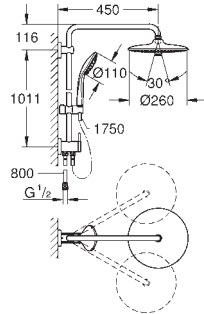

GROHE EUPHORIA SYSTEM

Ref. No.

Colour

Price netto (€)

27 421 002

chrome

411.00

Euphoria System 260 Shower system with diverter for wall mounting

consisting of:

horizontal swivable 450 mm shower arm
change between hand and head shower
by diverter

head shower Euphoria 260 (26 457)

3 spray patterns:

Rain, SmartRain, Jet
with ball joint

rotation angle $\pm 15^\circ$

hand shower Euphoria 110 Massage (27 239 000)

3 spray patterns:

Rain, SmartRain, Massage

adjustable in height with gliding element

Silverflex shower hose 1750 mm (28 388 000)

Silverflex shower hose 800 mm

connection to water supply with 1/2"-thread of

the 800 mm shower hose to faucet / wall union

GROHE EcoJoy 9,5 l/min flow limiter

GROHE DreamSpray perfect spray pattern

GROHE StarLight chrome finish

GROHE SprayDimmer (Stepless flow
rate reduction)

SpeedClean anti-lime system

Inner WaterGuide for a longer life

Twistfree to prevent hose from twisting

suitable for instantaneous heaters

from 18 kW/h

minimum flow rate 7 l/min.

min. recommended pressure 1.0 bar

27 696 000

chrome

680.00