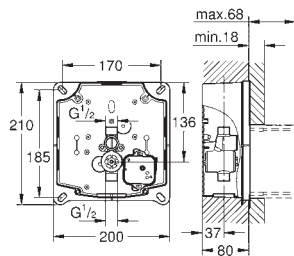

GROHE Rapido U

roughing-in set for urinal for manual actuation or Tectron infra-red electronic 6 V or 230 V

water group with stop valve

flow pressure min 0.5 bar

operating pressure max 10 bar

flush aid

functional unit checked ex factory

water supply connections 1/2" outer thread

connecting box for mains supply

installation box with gasket

fixing points for dry cladding and masonry-in

shortable inspection shaft incl. protection

38 787 000

108.00