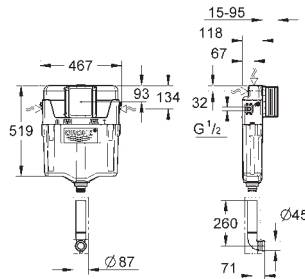

156 x 197 mm

chrome

made of ABS

GROHE StarLight chrome finish

GROHE EcoJoy technology for less water and perfect flow

38 661 000

165.00

Flushing cistern GD 2