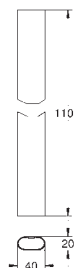

48 350 000

chrome

113.00

**Rainshower SmartControl
Shower system pipe for retrofitting**

metal
shower pipe for retrofitting
15 cm longer than
original shower system pipe
suitable for all Rainshower SmartControl shower systems
GROHE StarLight chrome finish

Note: longer pipe cannot be installed afterwards or rather
a mounted system cannot be modified to a longer pipe
useable with systems as of production date 04/2017, see TPI