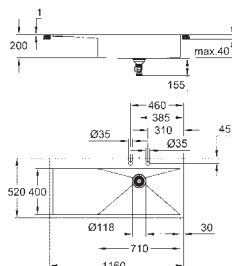

GROHE STAINLESS STEEL SINKS

Ref. No.

Colour

Price netto (€)

31 582 SD1

stainless steel

715.83

K1000

Stainless steel sink with drainer

model: K1000 80-S 116/52 1.0 rh

mounting type: top mount or flush mount

material: stainless steel AISI 304 (V2A)

material thickness: 1 mm

GROHE StarLight finish

finish: satin finish

GROHE Whisper

min. cabinet size: 800 mm

dimensions: 1160 x 520 mm

1 bowl: 710 x 400 mm

outer radius: R3, inner bowl radius: R10

GROHE QuickFix installation system

sink mountable right

cut-out (top mount): 1145 x 505 mm

waste: Ø 3.5"/90 mm waste strainer with automatic waste fitting

accessories included: automatic waste fitting,

waste kit, basket strainer waste, mounting set

amount of fasteners included (top mount): 10