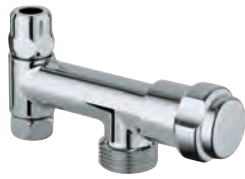

GROHE WAS VALVES

Ref. No. Colour Price netto (€)

41 031 000 chrome 43.00

Original WAS valve „Eckfix“ 3/8"
Installation on service valve
Axis dimension 60 mm
grease chamber headpart 3/8" for closable hose connection
non-return valve type EB
Spacer
protected against backflow
GROHE StarLight chrome finish
for combination with pipe ventilating valve type HB 41 239 000