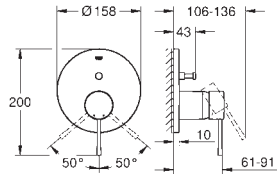

Ref. No. Colour Price netto (€)

24 058 001	chrome	160.00
24 058 DC1	supersteel	219.00
24 058 BE1	polished nickel	235.00
24 058 EN1	brushed nickel	251.00
24 058 GL1	cool sunrise	235.00
24 058 GN1	brushed cool sunrise	252.00
24 058 DA1	warm sunset	235.00
24 058 DL1	brushed warm sunset	252.00
24 058 A01	hard graphite	235.00
24 058 AL1	brushed hard graphite	252.00

Essence

Single-lever mixer with 2-way diverter

set for final installation for

GROHE Rapido SmartBox 35 600 000

GROHE SilkMove 46 mm ceramic cartridge

GROHE StarLight chrome finish

wall escutcheon with GROHE QuickFix (covered

escutcheon- and shaft sealing, covered fixing)

metal escutcheon, retroactively 6° adjustable

metal lever

automatic 2-way diverter

flow performance:

outlet B = 27 l/min, outlet C = 27 l/min

without roughing-in-set

35 600 000	chrome	70.00
GROHE Rapido SmartBox universal rough-in box for concealed installation