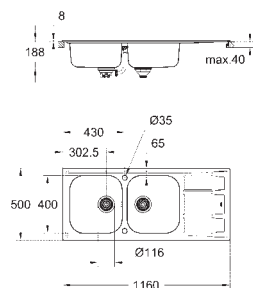

K400

Stainless steel sink with drainer

model: K400 80-S 116/50 2.0 rev

mounting type: standard built-in

material: stainless steel AISI 304 (V2A)

material thickness: 0.7 mm

GROHE StarLight finish

finish: satin finish

GROHE Whisper

min. cabinet size: 800 mm

dimensions: 1160 x 500 mm

2 bowl: 362.5 x 400 x 188 mm

outer radius: R10, inner bowl radius: R95

GROHE QuickFix installation system

sink mountable left or right

cut-out: 1140 x 480 mm

drilling holes: 2 x 35 mm

waste: Ø 3.5"/90 mm waste strainer with automatic waste fitting

accessories included: automatic waste fitting,

waste kit, basket strainer waste, mounting set

amount of fasteners included (top mount): 8

31 570 SD0

stainless steel

265.83