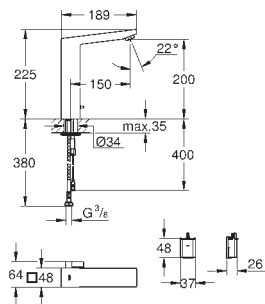

Eurocube E

Infra-red electronic basin mixer 1/2" with mixing device and adjustable temperature limiter

with infrared sensor for bi-directional communication for monitoring, configuration and service purpose

6 V lithium battery, type CR-P2

battery lifetime: approx. 7 years (150 actuations a day)

GROHE StarLight chrome finish

laminar spray regulator 5.7 l/min

flexible connection hoses

non-return valve

dirt strainers

with integrated solenoid valve

external battery

rapid installation system

multistage battery status display

7 pre-set programs:

auto flush

thermal disinfection

cleaning mode

additional functions and precise settings

by remote control 36 407

CE approved

acoustic group I in accordance with DIN 4109

type of protection faucet IP 59K

min. recommended pressure 1.0 bar

36 442 000

chrome

741.00