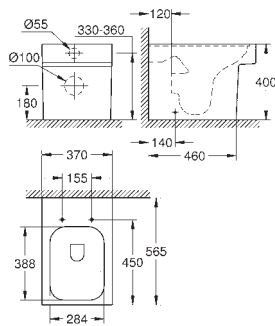

39 485 00H

alpine white

330.00

**Cube Ceramic
Floor standing back to wall WC**

for concealed cistern
universal trap for horizontal and vertical outlet
back to wall
wash down
rimless
flush volume 3/4.5 l
including fixation set
sanitary ware
fully skirted with invisible fixation
PureGuard anti scale coating and anti bacterial glazing
compatible with seat and cover 39 488 000 (soft close)
8 pieces per pallet