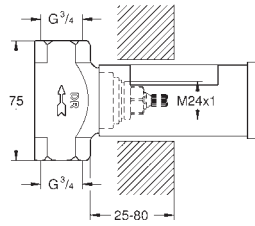

29 802 002

39.00

Concealed valve 3/4"

pre-assembled headpart 3/4"

short spindle

protection sleeve

thread union 3/4"

DR-brass

allows for waterproofing of wall construction surrounding the concealed body with sealing sleeve

26 037 001

chrome

99.00

Grandera Stick

Hand shower 1 spray

spray pattern: Rain

material: metal

GROHE EcoJoy 6.6 l/min flow limiter

GROHE DreamSpray perfect spray pattern

Inner WaterGuide for a longer life

GROHE CoolTouch no risk of scalding

GROHE StarLight chrome finish

SpeedClean anti-lime system

suitable for instantaneous heater

universal mounting system, fitting all standard shower hoses

min. recommended pressure 1.0 bar

max. flow rate 2.0 gpm (7.6 l/min)

26 037 IG0

chrome/gold

128.00

Grandera Stick

Hand shower 1 spray

spray pattern: Rain

material: metal

GROHE EcoJoy 7.6 l/min flow limiter

GROHE DreamSpray perfect spray pattern

Inner WaterGuide for a longer life

GROHE CoolTouch no risk of scalding

GROHE StarLight chrome finish

SpeedClean anti-lime system

suitable for instantaneous heater

universal mounting system, fitting all standard shower hoses

min. recommended pressure 1.0 bar