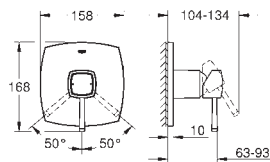

24 067 000 chrome 258.00
24 067 IGO chrome/gold 308.00

Grandera
Single-lever shower mixer
set for final installation for
GROHE Rapido SmartBox 35 600 000
GROHE SilkMove 46 mm ceramic cartridge
GROHE StarLight chrome finish
wall escutcheon with GROHE QuickFix (covered
escutcheon- and shaft sealing, covered fixing)
metal escutcheon, retroactively 6° adjustable
metal lever
flow performance:
outlet B or C = 30 l/min
without roughing-in-set

35 600 000 chrome 70.00
GROHE Rapido SmartBox universal rough-in box for concealed installation