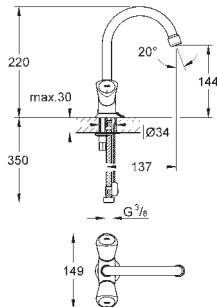

21 338 001 **chrome** **99.00**
Costa S
One-hole basin mixer, 1/2"
metal handles
heat-insulated
screwable
Carbodur headpart
swivel tubular spout with mousseur
retractable chain
flexible connection hoses
GROHE StarLight chrome finish