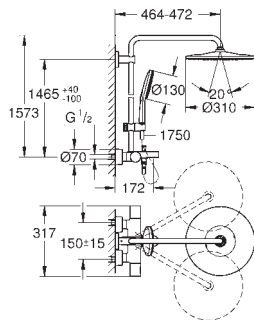

26 657 000

chrome

926.00

Rainshower SmartActive 310

Shower system with bath thermostat for wall mounting

consisting of:

horizontal swivable 450 mm shower arm

GROHE QuickFix (upper bracket adjustable

for adaption to existing drilling holes)

exposed thermostat with

Aquadimmer function

allows change between:

head shower Rainshower Mono 310 (26 562)

with ball joint

rotation angle $\pm 15^\circ$

bath inlet

separate diverter for hand shower

hand shower Rainshower SmartActive 130 (26 574)

adjustable in height with gliding element

including performance grip

Silverflex shower hose 1750 mm (28 388 000)

GROHE EcoJoy 9,5 l/min flow limiter

GROHE TurboStat compact cartridge

with wax thermoelement

GROHE SafeStop at 38°C

GROHE SafeStop Plus optional temperature limiter at 43°C included

GROHE CoolTouch no risk of scalding

GROHE DreamSpray perfect spray pattern

GROHE StarLight chrome finish

SpeedClean anti-lime system

Inner WaterGuide for a longer life

suitable for instantaneous heaters

from 18 kW/h

minimum flow rate 7 l/min.

min. recommended pressure 1.0 bar