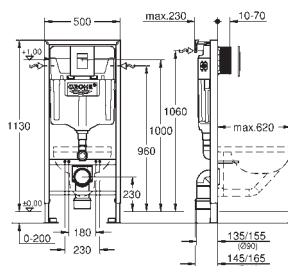

GROHE RAPID SL FOR WC

Ref. No.

Colour

Price netto (€)

38 772 001

chrome

329.00

Rapid SL
3-in-1 set for WC, 1.13 m installation height
with flushing cistern GD 2, 6 - 9 l

consisting of:
Rapid SL element for WC (38 528 001)
Skate Cosmopolitan flush plate, chrome (38 732 000)
Rapid SL wall brackets (38 558 00M)