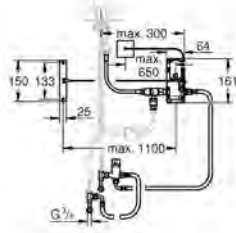

GROHE FOOTCONTROL

Ref. No.

Colour

Price netto (€)

30 309 000

215.00

FootControl Retro-fit set

Foot control: activation of water via contact with sensor
battery supply 6 V lithium-battery, type CR-P2

CE approved
solenoid valve

fixed value mixing valve

automatically safety stop after 60 sec. (factory set)

type of protection IP 44

upgrade set for GROHE pull-out kitchen faucets

not suitable for combination with open water heater (SKUs 32 555 000,
31 397 000, 32 511 000, 31 127 002, 33 984 002, 31 180 000, 30 194 000/DC0,
31 179 000, 31 132 001