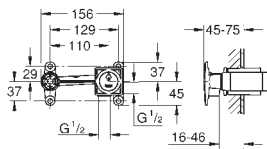

23 200 000 **241.00**
Single-lever mixer 1/2", concealed body
for 2-hole basin mixers
wall installation
without finishing trim set
GROHE SilkMove 35 mm ceramic cartridge
adjustable flow rate limiter
installation depth 45 to 75 mm
DR-brass
installation device