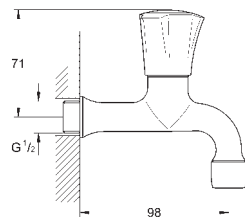

30 484 001 **chrome** **54.00**

Costa L
Bibtap 1/2"
wall mounted
metal handle
heat-insulated
marking: blue
GROHE StarLight finish
mousseur
Longlife-headparts
swivel tubular spout
swivel area 360°
projection 200 mm