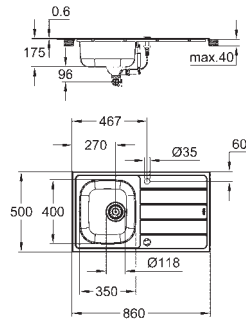

GROHE STAINLESS STEEL SINKS

Ref. No.

Colour

Price netto (€)

31 552 SD1

stainless steel

80.83

K200

Stainless steel sink with drainer

model: K200 45-S 86/50 1.0 rev

mounting type: top mount

material: stainless steel AISI 304 (V2A)

material thickness: 0.6 mm

GROHE StarLight finish

finish: satin finish

GROHE Whisper

min. cabinet size: 450 mm

dimensions: 860 x 500 mm

1 bowl: 350 x 400 x 160 mm

outer radius: R6 (topmount), inner bowl radius: R100

GROHE QuickFix installation system

sink mountable left or right

cut-out (top mount): 842 x 482 mm

drilling holes: 2 x 35 mm

waste: Ø 3.5"/90 mm waste strainer with automatic waste fitting

accessories included: automatic waste fitting,

waste kit, basket strainer waste, mounting set

amount of fasteners included (top mount): 14