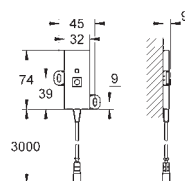

29.00

Connection wire

2-pole

cable length 3 m

36 356 000

145.00

GROHE F-digital

Transceiver