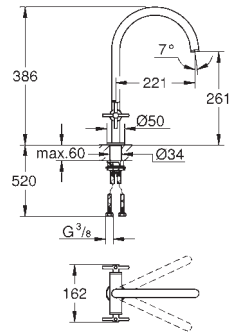

GROHE ATRIO

Ref. No.

Colour

Price netto (€)

30 362 000
30 362 DC0
30 362 AL0

chrome
supersteel
brushed hard graphite

477.00
620.00
716.00

Atrio

Sink mixer

C-spout

single hole installation

GROHE StarLight chrome finish

ceramic headparts 1/2", 90°

selectable swivel area : 0° / 150° / 360°

flexible connection hoses

rapid installation system

mousseur