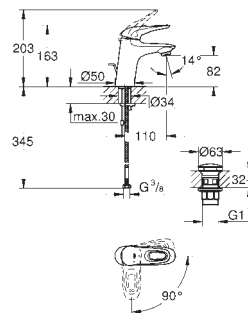

23 709 003
23 709 LS3

chrome
moon white/chrome

103.00
134.00

Eurostyle
Single-lever basin mixer 1/2"
S-Size
single hole installation
solid metal lever
GROHE SilkMove ES 35 mm ceramic cartridge
with energy saving function via cold start
adjustable flow rate limiter
with temperature limiter
GROHE StarLight chrome finish
GROHE EcoJoy mousseur 5.7 l/min
GROHE QuickFix rapid installation system
pop-up waste set 1 1/4"
flexible connection hoses