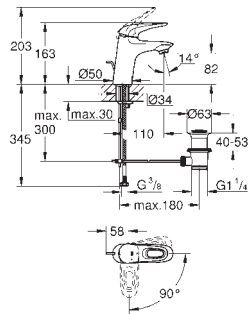

GROHE EUROSTYLE

Ref. No.

Colour

Price netto (€)

23 374 003
23 374 LS3

chrome
moon white/chrome

121.00
154.00

Eurostyle
Single-lever basin mixer 1/2"
S-Size
single hole installation
loop metal lever
GROHE SilkMove ES 35 mm ceramic cartridge
with energy saving function via cold start
adjustable flow rate limiter
with temperature limiter
GROHE StarLight chrome finish
GROHE EcoJoy mousseur 5.7 l/min
GROHE QuickFix rapid installation system
pop-up waste set 1 1/4"
flexible connection hoses