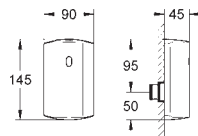

Tectron

Retro-fit unit

with infrared sensor for bi-directional communication for monitoring, configuration and service purpose

6 V lithium battery, type CR-P2

battery lifetime: approx. 7 years (150 actuations a day)

exposed installation

for concealed urinal flush valve 37 017

and DAL 509

metal housing 145 x 90 x 45 mm

solenoid valve with dirt strainer

multistage battery status display

7 pre-set programs:

auto flush

cleaning mode

pre-flush on/off

additional functions and precise settings

by remote control 36 407

adjustable flow time by hand or remote

CE approved

37 338 000

134.00