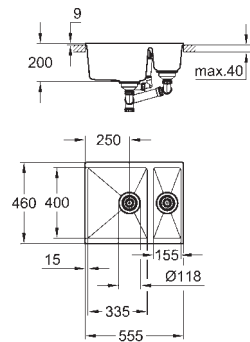

GROHE COMPOSITE SINKS

Ref. No.

Colour

Price netto (€)

31 648 AT0
31 648 AP0

granite gray
granite black

249.17
249.17

K500

Composite sink

model: K500 60-C 55.5/46 1.5 rev

mounting type: standard built-in and undermount

material: quartz composite

GROHE Whisper

min. cabinet size: 600 mm

dimensions: 555 x 460 mm

1 bowl: 335 x 400 x 200 mm

0.5 bowl: 155 x 400 x 140 mm

outer radius: R6, inner bowl radius: big bowl R12, small bowl R10

GROHE QuickFix installation system

sink mountable left or right

cut-out: 525 x 400 mm

drainer: Ø 3.5"/90 mm basket strainer waste

optional automatic waste fitting

accessories included: waste kit, basket

strainer waste, mounting set

mounting with silicone

amount of fasteners included (undermount): 8

31 649 AT0
31 649 AP0

granite gray
granite black

307.50
307.50