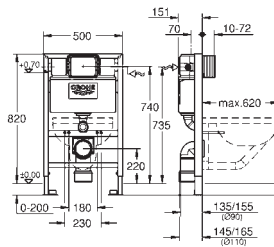

Rapid SL

Element for WC, 0.82 m installation height with flushing cistern 6 - 9 l

for on-the-wall installations or studded walls
powder coated steel frame, self-supporting
for dry-cladding, completely pre-assembled
with fixed connections
quick adjustment, lockable
fixing material
TÜV approved
2 WC fixing bolts
fixing device for ceramic
distance of fixing bolts 180/230 mm
PP outlet bend Ø 90 mm
depth adjustable
reducer Ø 90/110 mm
inlet and outlet connecting set

flushing cistern 6 - 9 l containing the following features:

pneumatic discharge valve offering 3 modes of operation: dual flush or start/stop or single flush

front or top actuation

water supply from left/right or back
low noise (group I acc. to German Noise Specification)
insulated against condensation
1/2" water supply connection including integrated angle valve and push fit flexible hose union
Shortable inspection shaft incl. protection during construction phase

for on-the-wall installation please order wall brackets 38 558 00M (sold separately)
for mounting of small flush plates please order revision shaft 40 950 000 (sold separately)