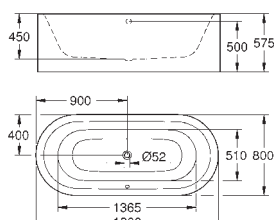

39 729 000 **alpine white** **4,500.00**

Essence Bathtub
free standing
180 x 80 cm
height 57.5 cm
with overflow
sanitary titan steel
suitable for Talento waste sets (28 943 000 + 19 025 000)
suitable for waste set ViEGA Multiplex Trio (functional unit 6161.62/727970 + chrome parts Visign MT3 6161.13/725792)
includes noise suppression mats