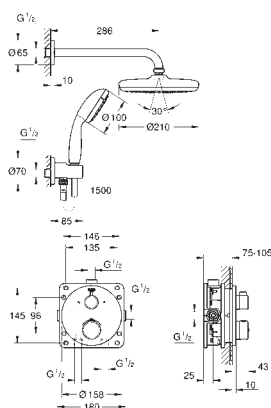

540.00

Grotherm

Perfect shower set with Tempesta 210

consisting of:

Grotherm set for final installation with Aquadimmer (24 076)
GROHE Rapido SmartBox universal rough-in box, 1/2" (35 600)
head shower Tempesta 210 9.5 l/min (26 410)
Shower arm Rainshower 286 mm (28 576 000)
hand shower, wall holder, wall elbow connection
and shower hose to be ordered separately