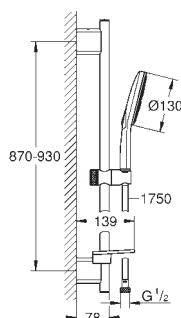

26 548 000

chrome

149.00

**Rainshower SmartActive 130
Shower rail set 3 sprays**

consisting of:

hand shower Rainshower SmartActive 130 (26 574)

shower rail 900 mm

with wall holders made of metal

Silverflex shower hose 1750 mm (28 388 000)

GROHE EasyReach tray

GROHE EcoJoy 9,5 l/min flow limiter

GROHE DreamSpray perfect spray pattern

GROHE StarLight chrome finish

GROHE QuickFix Plus adjustable distance between brackets
for adaption to existing drilling holes

GROHE TileFix adjustable depth on upper and lower bracket

SpeedClean anti-lime system

Inner WaterGuide for a longer life

Twistfree to prevent hose from twisting

suitable for instantaneous heater

min. recommended pressure 1.0 bar