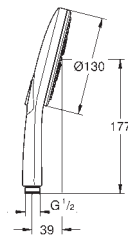

26 544 LS0 **moon white** 67.00

Rainshower SmartActive 130
Hand shower 3 sprays
spray plate moon white
GROHE Rain including DripStop, Jet including DripStop, ActiveMassage
GROHE DreamSpray perfect spray pattern
GROHE SmartTip showering spray selection via push of a ring
GROHE RainStart - hand shower starts always with Rain spray pattern
GROHE StarLight finish
SpeedClean anti-lime system
Inner WaterGuide for a longer life
universal mounting system, fitting all standard shower hoses
suitable for instantaneous heater
min. recommended pressure 1.0 bar