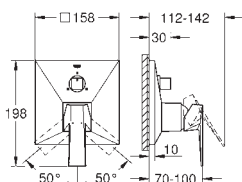

24 099 000	chrome	368.00
24 099 DC0	supersteel	515.00
24 099 A00	hard graphite	552.00
24 099 AL0	brushed hard graphite	589.00

Allure Brilliant

Single-lever mixer with 3-way diverter

set for final installation for
GROHE Rapido SmartBox 35 600 000
GROHE SilkMove 46 mm ceramic cartridge
GROHE StarLight chrome finish
wall escutcheon with GROHE QuickFix (covered
escutcheon- and shaft sealing, covered fixing)
metal escutcheon, retroactively 6° adjustable
metal lever
3-way diverter
flow performance:
outlet A = 27 l/min,
outlet B = 27 l/min,
outlet C = 27 l/min
without roughing-in-set

35 600 000	chrome	70.00
GROHE Rapido SmartBox universal rough-in box for concealed installation