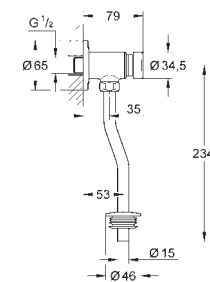

37 396 000

chrome

96.00

Press urinal flush valve
1/2"
brass
GROHE StarLight chrome finish
with wall escutcheon