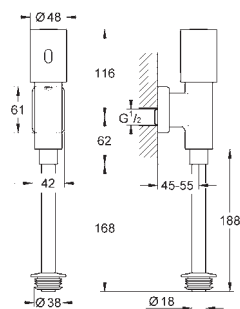

GROHE ELECTRONIC ACTUATIONS FOR URINAL

Ref. No.

Colour

Price netto (€)

37 421 000

chrome

477.00

Tectron Rondo

Infra-red electronic for Urinal

with infrared sensor for bi-directional communication for monitoring, configuration and service purpose

6 V lithium battery, type CR-P2

battery lifetime: approx. 7 years (150 actuations a day)

metal housing

exposed installation

flow pressure min 0.5 bar

operating pressure max 10 bar

G 1/2

with **integrated stop valve**

flush pipe with rubber connector

multistage battery status display

7 pre-set programs:

auto flush

cleaning mode

pre-flush on/off

additional functions and precise settings

by remote control 36 407

adjustable flow time by hand or remote

CE approved

37 426 000

chrome

405.00