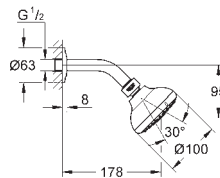

26 088 001 chrome 53.00

Tempesta 100
Head shower set 3 sprays
GROHE Rain O², Rain, Massage
ball joint ± 15° rotatable
Shower arm with connection thread 1/2" escutcheon
GROHE DreamSpray perfect spray pattern
GROHE StarLight chrome finish
SpeedClean anti-lime system
Inner WaterGuide for a longer life
suitable for instantaneous heater
min. recommended pressure 1.0 bar