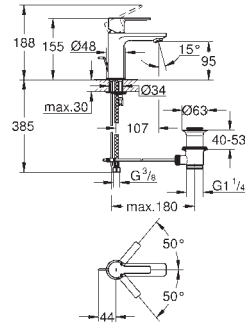

GROHE LINEARE

Ref. No. Colour Price netto (€)

32 109 001 chrome 188.00
32 109 DC1 supersteel 253.00
32 109 AL1 brushed hard graphite 289.00

Lineare
Single-lever basin mixer 1/2"
XS-Size
single hole installation
metal lever
GROHE SilkMove 28 mm ceramic cartridge with temperature limiter
GROHE StarLight chrome finish
GROHE EcoJoy SpeedClean mousseur 5.7 l/min
GROHE QuickFix Plus installation system
pop-up waste set 1 1/4"
flexible connection hoses