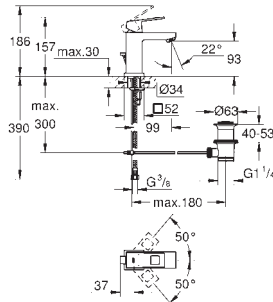

23 127 00E **chrome** **220.00**
Eurocube
Single-lever basin mixer 1/2"
S-Size
single hole installation
metal lever
GROHE SilkMove 28 mm ceramic cartridge
temperature limiter
GROHE StarLight chrome finish
GROHE EcoJoy SpeedClean mousseur 5.7 l/min
GROHE QuickFix Plus installation system
pop-up waste set 1 1/4"
flexible connection hoses
23 127 000 **chrome** **219.00**
23 127 DC0 **supersteel** **260.00**
23 127 AL0 **brushed hard graphite** **297.00**
ditto, with non-restricted flow