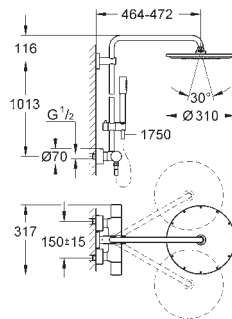

27 966 000 chrome 1,160.00

Rainshower System 310
Shower system with thermostat for wall mounting
consisting of:
horizontal swivable 450 mm shower arm
exposed thermostat with
Aquadimmer function
allows change between:
Rainshower Cosmopolitan 310 head shower (27 477 000)
material: metal
with ball joint
rotation angle $\pm 15^\circ$
hand shower Sena (28 034 000)
adjustable in height with gliding element (12 140 000)
Silverflex shower hose 1750 mm (28 388 000)
GROHE TurboStat compact cartridge
with wax thermoelement
GROHE SafeStop at 38°C
GROHE SafeStop Plus optional temperature limiter at 43°C included
GROHE CoolTouch no risk of scalding
GROHE DreamSpray perfect spray pattern
GROHE StarLight chrome finish
SpeedClean anti-lime system
suitable for instantaneous heaters
from 18 kW/h
minimum flow rate 7 l/min.
min. recommended pressure 1.0 bar