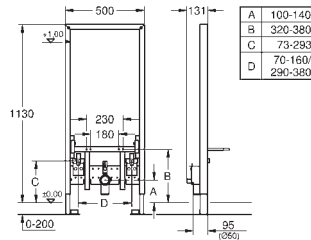

Rapid SL
Element for bidet, 1.13 m installation height

vertical support for ceramics with
small bearing area (< 205 mm)
powder coated steel frame, self-supporting
for on-the-wall installations or studded walls
pre-assembled
height adjustable fitting connections
quick adjustment, lockable
fixing material
TÜV approved
bidet fixing bolts
HT-outlet bend Ø 50 mm
seal Ø 32 mm
2 noise protected fitting connections 1/2"
fixing material for bidet
for on-the-wall installation please order wall brackets 38 558 00M (sold separately)

38 597 001

226.00