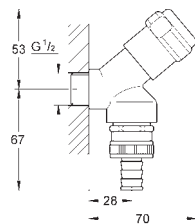

41 190 000 chrome 53.00

Fitting combination 1/2"
wall mounted
slanted seat model
with safety unit type HD (pipe ventilating valve combined with non-return valve)
grease chamber headpart 1/2" for closable hose connection
protected against backflow
GROHE StarLight chrome finish