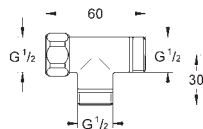

28 874 000

chrome

15.50

T connection, 1/2"
for connection to shower and bath/shower- mixer
union nut 1/2"
2 connections 1/2" for the shower hose or drain valves
GROHE StarLight chrome finish