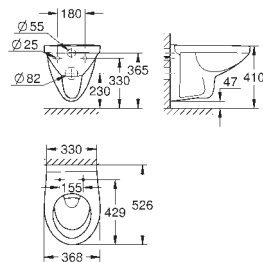

39 491 000 **alpine white** **57.00**
Bau Ceramic
Wall hung WC
for concealed cistern
wash down
open rim
horizontal outlet
flush volume 6/3 l
sanitary ware
compatible with seat and cover 39 492 000 (standard) or 39 493 000 (soft close)
16 pieces per pallet