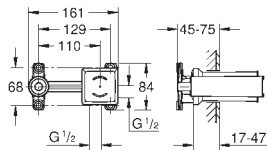

23 200 002 **207.00**
Single-lever mixer 1/2", concealed body
for 2-hole basin mixers
wall installation
without finishing trim set
GROHE SilkMove 35 mm ceramic cartridge
adjustable flow rate limiter
spout can be positioned on the right or left
installation depth 45 to 75 mm
DR-brass
installation device
allows for waterproofing of wall construction surrounding the concealed body
with sealing sleeve