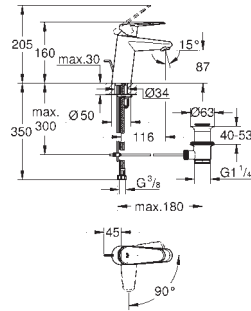

23 384 20E **chrome** **150.00**
Eurodisc Cosmopolitan
Single-lever basin mixer 1/2"
S-Size
single hole installation
metal lever
GROHE SilkMove ES 35 mm ceramic cartridge
with energy saving function via cold start
adjustable flow rate limiter
adjustable minimum flow rate
approx. 2.5 l/min
temperature limiter
GROHE StarLight chrome finish
GROHE EcoJoy mousseur 5.7 l/min
GROHE QuickFixPlus installation
system with centering support
pop-up waste set 1 1/4"
flexible connection hoses

23 382 20E **chrome** **145.00**
ditto, smooth body