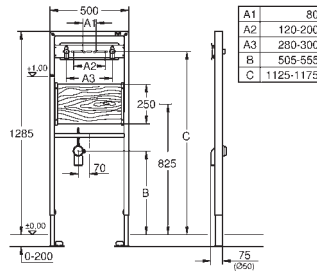

Rapid SL
Element for hospital waste sink
for wall mounted fittings

1.30 m installation height
for on-the-wall installations or studded walls
powder coated steel frame, self-supporting
for dry-cladding, completely pre-assembled
with fixed connections
quick adjustment, lockable
fixing material
TÜV approved
waterproof plywood
HT-outlet bend Ø 50 mm
2 noise protected fitting connections 1/2"
for on-the-wall installation please order wall brackets 38 558 00M (sold separately)

38 553 001

266.00