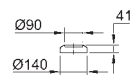

55.00

WC connection outlet
horizontal and vertical
length adjustable
60 to 105 mm from wall

39 457 000

56.00

WC connection outlet
vertical
length adjustable
93.5 to 137 mm from wall

49 532 000

9.60

Escutcheon
for 39 457 000