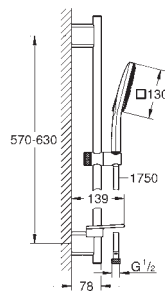

26 584 000

chrome

145.00

**Rainshower SmartActive 130 Cube
Shower rail set 3 sprays**

consisting of:

hand shower Rainshower SmartActive 130 Cube (26 582)

shower rail 600 mm

with wall holders made of metal

Silverflex shower hose 1750 mm (28 388 000)

GROHE EasyReach tray

GROHE EcoJoy 9,5 l/min flow limiter

GROHE DreamSpray perfect spray pattern

GROHE StarLight chrome finish

GROHE QuickFix Plus adjustable distance between brackets

for adaption to existing drilling holes

GROHE TileFix adjustable depth on upper and lower bracket

SpeedClean anti-lime system

Inner WaterGuide for a longer life

Twistfree to prevent hose from twisting

suitable for instantaneous heater

min. recommended pressure 1.0 bar