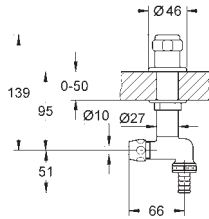

41 050 000 chrome 91.00

Original WAS under-basin valve 1/2"
Sink installation
adjustable up to 50 mm
grease chamber headpart 1/2" for closable hose connection
non-return valve type EB
protected against backflow
GROHE StarLight finish
for combination with pipe ventilating valve type HB 41 239 000