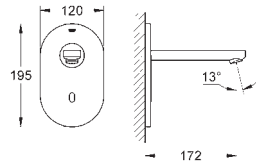

GROHE BLUETOOTH MONITORING

Ref. No.

Colour

Price netto (€)

36 410 000

chrome

607.00

Euroeco Cosmopolitan E Bluetooth

Infra-red electronic basin tap without mixing device

with infrared sensor and Bluetooth module for bi-directional communication for monitoring, configuration and service purpose with transformer 100-240 V AC, 50-60 Hz, 6.75 V DC set for final installation for concealed fitting box
36 336 001/36 337 001

GROHE StarLight finish

GROHE EcoJoy technology for less water and perfect flow

laminar flow straightener 9 l/min chrome escutcheon and spout projection 172 mm with Bluetooth 4.0* for wireless data communication for Apple** and Android devices Bluetooth range (max. 10 m) varies depending on used materials and walls between transmitter and receiver

monitoring

password protected products app detects all Bluetooth products in range auto flush cycles and timing last auto flush usage per day / 30 days thermal disinfection cycles and timings last disinfection

configuration

detection range and shut off delay

auto flush

thermal disinfection

cleaning mode

2 on/off timers

identification by name

service

send and save 3 profiles

reset to factory or user settings

hard and software version

CE approved

acoustic group I in accordance with DIN 4109

36 337 001

109.00