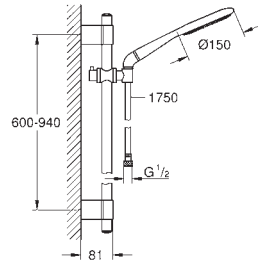

GROHE RAINSHOWER

Ref. No.

Colour

Price netto (€)

27 277 001

chrome

188.00

Rainshower Icon 150
Shower rail set 2 sprays

consisting of:

hand shower Icon 150 (27 276 000)

shower rail, 900 mm (28 819)

with wall holders made of metal

Silverflex shower hose 1750 mm (28 388 000)

elbow adapter for the combination of

hand showers with shower sets

GROHE DreamSpray perfect spray pattern

GROHE StarLight chrome finish

GROHE QuickFix Plus adjustable distance between brackets

for adaption to existing drilling holes

SpeedClean anti-lime system

Inner WaterGuide for a longer life

Twistfree to prevent hose from twisting

suitable for instantaneous heater

SHOWERS