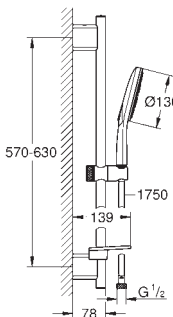

26 575 000

chrome

145.00

Rainshower SmartActive 130

Shower rail set 3 sprays

consisting of:

hand shower Rainshower SmartActive 130 (26 574)

shower rail 600 mm

with wall holders made of metal

Silverflex shower hose 1750 mm (28 388 000)

GROHE EasyReach tray

GROHE EcoJoy 9,5 l/min flow limiter

GROHE DreamSpray perfect spray pattern

GROHE StarLight chrome finish

GROHE QuickFix Plus adjustable distance between brackets

for adaption to existing drilling holes

GROHE TileFix adjustable depth on upper and lower bracket

SpeedClean anti-lime system

Inner WaterGuide for a longer life

Twistfree to prevent hose from twisting

suitable for instantaneous heater

min. recommended pressure 1.0 bar