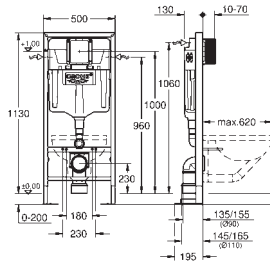

GROHE RAPID SL FREE-STANDING INSTALLATION

Ref. No.

Colour

Price netto (€)

38 584 001

226.00

Rapid SL

Element for WC, 1.13 m installation height with flushing cistern GD 2, 6 - 9 I

for free-standing installation, for on-the-wall installations or studded walls
powder coated steel frame, self-supporting for dry-cladding, completely pre-assembled with fixed connections
lockable
fixing material
2 WC fixing bolts
fixing device for ceramic
WC ceramics with small bearing area (less than 205 mm) require additional accessory 38 779 000
distance of fixing bolts 180/230 mm
outlet bend Ø 90 mm
depth adjustable
reducer Ø 90/110 mm
inlet and outlet connecting set

flushing cistern GD 2, 6 - 9 I, containing following features:

adjustment ex factory 6 l and 3 l
pneumatic discharge valve offering 3 modes of operation: dual flush or start/stop or single flush
water supply from left/right or back
low noise (group I acc. to German Noise Specification)
insulated against condensation
1/2" water supply connection including integrated angle valve and push fit flexible hose union
no tools required for the installation
of the inspection shaft incl. protection during construction phase
for vertical or horizontal use

for on-the-wall installation please order wall brackets 38 558 00M (sold separately)
for mounting of small flush plates please order revision shaft 40 911 000 (sold separately)

38 340 001

238.00

Rapid SL

Element for WC, 1.13 m installation height with flushing cistern GD 2, 6 - 9 I

for free-standing installation, for on-the-wall installations or studded walls
powder coated steel frame, self-supporting for dry-cladding, completely pre-assembled with fixed connections
lockable
fixing material
2 WC fixing bolts
fixing device for ceramic
distance of fixing bolts 180/230 mm
PVC outlet bend 100 mm
spacer Ø 80 mm
inlet and outlet connecting set