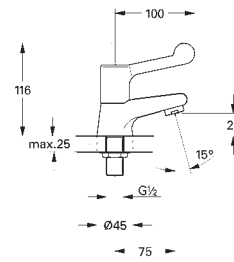

GROHE HOSPITA

Ref. No.

Colour

Price netto (€)

30 978 000

chrome

139.00

Hospita
Sink pillar tap, 1/2"
red/blue markers
GROHE StarLight chrome finish