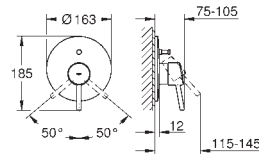

19 346 001 chrome 175.00

Concetto
Single-lever bath mixer
set for final installation for
35 501 000
without concealed body
metal lever
GROHE StarLight chrome finish
automatic diverter: bath/shower
escutcheon- and shaft-sealing
wall escutcheon
covered coupling