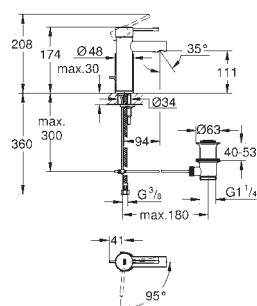

23 392 00E

chrome

181.00

ditto, smooth body

23 591 001

chrome

152.00

Essence
Single-lever basin mixer 1/2"
S-Size
single hole installation
metal lever
GROHE SilkMove ES 28 mm ceramic cartridge
with energy saving function via cold start
with temperature limiter
GROHE StarLight chrome finish
GROHE EcoJoy mousseur 5.7 l/min
GROHE AquaGuide adjustable mousseur
GROHE QuickFix Plus installation system
pop-up waste set 1 1/4"
flexible connection hoses