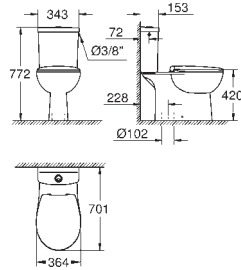

39 346 000 alpine white 205.00

Bau Ceramic
Bundle close coupled WC
consisting of:
Bau Ceramic floor standing toilet with vertical outlet (39 429 000)
wash down
rimless
vertical outlet
flush volume 6/3 l
including fixation set
sanitary ware

Bau Ceramic exposed flushing cistern (39 437 000)
side inlet
including flushing set
sanitary ware

Bau Ceramic WC seat (39 493 000)
with lid
soft close
quick release function
detachable
material: Duroplast
including fixation set
4 pieces per pallet

39 496 000 alpine white 175.00