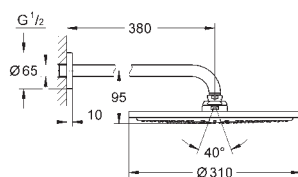

Rainshower Cosmopolitan 310 Head shower set 380 mm, 1 spray

consisting of:
Head shower Rainshower Cosmopolitan 310 (27 478 000)
material: metal
1 spray:
Rain
Shower arm Rainshower 380 mm (28 361 000)
GROHE EcoJoy 9,5 l/min flow limiter
GROHE DreamSpray perfect spray pattern
GROHE StarLight chrome finish
SpeedClean anti-lime system
DropStop no afterdripping from the horizontal
shower head after closing the valve
suitable for instantaneous heater
min. recommended pressure 1.0 bar

26 056 000	chrome	523.00
ditto, with non-restricted flow