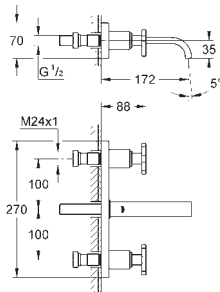

20 190 000 **chrome** **564.00**

Allure
Three-hole basin mixer 1/2"
S-Size
wall mounted
without concealed body
set for final installation for
32 706 000
with metal plate
valves hot/cold with Carborundum ceramic
headparts 1/2" - 180°
GROHE StarLight chrome finish
flow limiter 8 l/min.
spout with mousseur, centre distance 200 mm
projection 172 mm,

20 192 000 **chrome** **603.00**

ditto, projection 220 mm