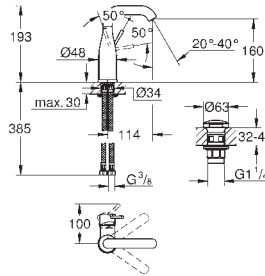

23 798 001 chrome 168.00

Essence
Single-lever basin mixer 1/2"
M-Size
single hole installation
metal lever
GROHE SilkMove 28 mm ceramic cartridge
with temperature limiter
GROHE StarLight chrome finish
GROHE EcoJoy mousseur 5.7 l/min
GROHE AquaGuide adjustable mousseur
GROHE QuickFix Plus installation system
swivel spout with mousseur and stop limiter
smooth body
waste set with push-open plug
flexible connection hoses
min. recommended pressure 1.0 bar