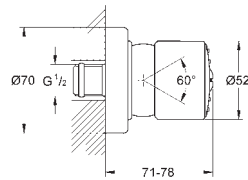

28 198 000

chrome

106.00

Relaxa 50
Side shower 1 spray
Normal spray
ball-joint
GROHE StarLight chrome finish
SpeedClean anti-lime system
pre-adjustment for the flow rate
pre-adjustable flow rate from 5-11 l/min.
minimum flow rate 4,5 l/min.