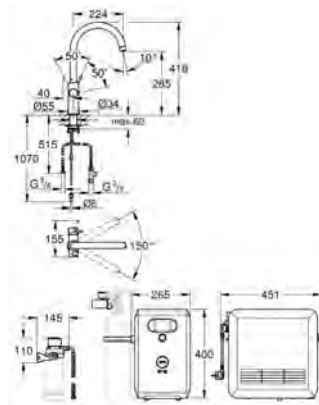

GROHE StarLight chrome finish

GROHE SilkMove 28 mm ceramic cartridge

swivel tubular spout

swivel area 150°

separate inner water ways for filtered

and non-filtered water

flexible connection hoses

GROHE Blue Professional cooler

delivers 12 liters of chilled sparkling water per hour

colour display with push and turn control

270 Watt cooling unit, 230 V, 50 Hz

type of protection IP 21

CE approved

requires ventilation holes in the bottom of the kitchen cabinet

software set-up and monitoring of filter and CO₂ capacity

possible via GROHE Ondus app

push notifications at low filter resp. CO₂ capacity

additional monitoring via GROHE Blue Professional Browser-Monitor possible

with Bluetooth 4.0* and WIFI interface for wireless data communication

for Apple** and Android devices

Bluetooth range (max. 10 m) varies depending on used

materials and walls between transmitter and receiver

filter head with flexible water hardness adjustment

GROHE Blue filter, CO₂ bottle and cleaning cartridge are not included in the

delivery and have to be ordered separately

suitable filters:

- filter S-size, capacity 600 l at 20° dKH (40 404 001)

- filter M-size, capacity 1500 l at 20° dKH (40 430 001)

- filter L-size, capacity 2500 l at 20° dKH (40 412 001)

- activated carbon filter, capacity 3000 l (40 547 001)

- Magnesium+ filter, capacity 400 l at 17° dGH (40 691 001)

System requirements Apple

iPhone with iOS 9.0 or higher

System requirements Android

smart phone with Android 4.3 or higher

Mobile devices and GROHE Ondus App*** are not included in delivery and have to be ordered separately via an authorised Apple store/store/iTunes or Google Play store.

* The Bluetooth word mark and logos are registered trademarks owned by Bluetooth SIG, Inc. and any use of such marks by Grohe AG is under license. Other trademarks and trade names are those of their respective owners.

** Apple, the Apple logo, iPod, iPod Touch, iPhone and iTunes are trademarks of Apple Inc., registered in the U.S. and other countries. Apple is not responsible for the function of this device or its compliance with safety and regulatory standards.

*** Available for free via iTunes app or Google Play store.