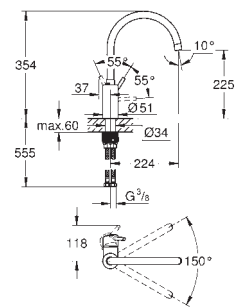

32 662 003 chrome 172.00

Concetto
Single-lever sink mixer 1/2"
high spout
single hole installation
GROHE SilkMove 35 mm ceramic cartridge
GROHE StarLight chrome finish
GROHE Zero separated inner water ways - lead and nickel free
mousseur
adjustable flow rate limiter
swivel tubular spout
selectable swivel area : 0° / 150°
flexible connection hoses
GROHE QuickFix rapid installation system