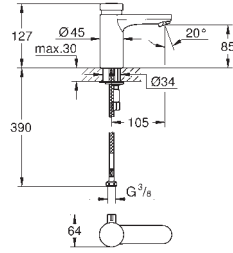

GROHE EUROSMART COSMOPOLITAN T

Ref. No.

Colour

Price netto (€)

36 317 000

chrome

286.00

Eurosmart Cosmopolitan T
Self-closing basin mixer with mixing device
and adjustable temperature limiter

GROHE StarLight chrome finish
3 adjustable flow times: short - medium - long
(factory setting: short), approx. 7, 15, 30 sec
(pressure dependent)
pressure range 0.5 to 6 bar
2 flexible hoses
non-return valve
dirt strainers,

36 318 000

chrome

311.00

ditto, with pop-up waste set 1 1/4"