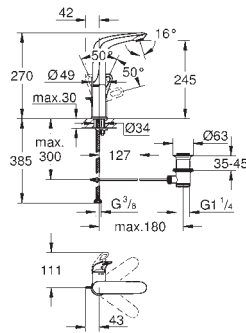

23 569 003 **chrome** **189.00**
23 569 LS3 **moon white/chrome** **246.00**

Eurostyle
Single-lever basin mixer 1/2"
L-Size
single hole installation
loop metal lever
GROHE SilkMove 28 mm ceramic cartridge
with temperature limiter
GROHE StarLight chrome finish
GROHE EcoJoy mousseur 5.7 l/min
GROHE QuickFix rapid installation system
swivel cast spout
swivel area 360°
pop-up waste set 1 1/4"
flexible connection hoses