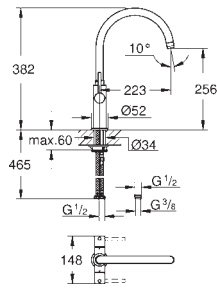

30 190 000

chrome

291.00

Ambi Cosmopolitan
Sink mixer
single hole installation
GROHE StarLight finish
ceramic headpart 1/2", 90°
mousseur
swivel tubular spout
selectable swivel area : 0° / 150° / 360°
with lever handles
flexible connection hoses
no backsplash, lever opens to the front
rapid installation system
min. recommended pressure 0.4 bar