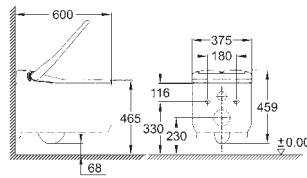

GROHE power flush: rimless wash down jet WC

with **GROHE Triple Vortex** flushing technology

GROHE Skin Clean:

2 dedicated adjustable spray arms (1 for rear spray, 1 for lady spray)

separate water way for lady spray

oscillating spray (automatic forward and reverse motion of the spray)

pulsating spray for massage

adjustable spray intensity

automatic pre- and post-rinsing of spray nozzle with fresh water

integrated instant heater provides unlimited warm water

adjustable temperature

Other function

warm air dryer with adjustable temperature

odor extraction with filter

PlasmaCluster function - ion technology

descaling function

Duroplast WC seat and lid with automatic opening/close function

infra-red user detection

seat control panel operation

power switch

inside bowl night light

hidden water supply and power supply connections

remote control

smart phone app for iOS and Android

includes:

noise protection sheet, mounting bases and washers

manual remote controller with wall-mounted holder

active carbon filter for odour absorption

water supply connection set for concealed cistern

nozzle guard

cable with system plug on device

pressure 0.05 - 1 MPa (0.5 - 10 bar)

nominal voltage 220-240 V AC

main frequency 50-60 Hz

type of protection IPX4

complies with

EN 1717

CE approved