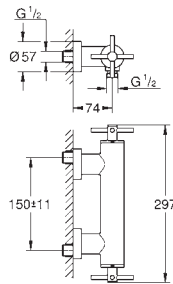

26 003 003 **chrome** **433.00**
26 003 DC3 **supersteel** **593.00**
26 003 GL3 **cool sunrise** **635.00**
26 003 DA3 **warm sunset** **635.00**
26 003 AL3 **brushed hard graphite** **679.00**

Atrio
Shower mixer 1/2"
wall mounted
ceramic headparts 1/2", 90°
GROHE StarLight chrome finish
shower outlet 1/2"
integrated non-return valves in the shower outlet 1/2"
covered S-unions
protected against backflow
without shower set
with cross handles
Two different sets of caps included. One set with „H“ and „C“ marking, one set without marking.