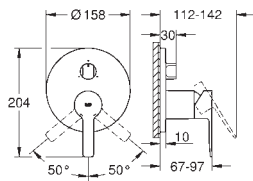

24 095 001	chrome	204.00
24 095 DC1	supersteel	280.00
24 095 AL1	brushed hard graphite	320.00

Lineare
Single-lever mixer with 3-way diverter
set for final installation for
GROHE Rapido SmartBox 35 600 000
GROHE SilkMove 46 mm ceramic cartridge
GROHE StarLight chrome finish
wall escutcheon with **GROHE QuickFix** (covered
escutcheon- and shaft sealing, covered fixing)
metal escutcheon, retroactively 6° adjustable
metal lever
3-way diverter
flow performance:
outlet A = 27 l/min,
outlet B = 27 l/min,
outlet C = 27 l/min
without roughing-in-set

35 600 000	chrome	70.00
GROHE Rapido SmartBox universal rough-in box for concealed installation