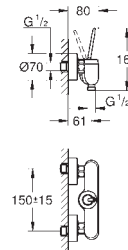

**Eurodisc Joy
Single-lever shower mixer 1/2"**

wall mounted
metal lever
GROHE FeatherControl Joystick cartridge
GROHE StarLight chrome finish
shower bottom outlet 1/2"
with integrated non return-valve
S-unions
protected against backflow
min. recommended pressure 1.0 bar

23 431 000 chrome 289.00
23 431 LS0 moon white/chrome 390.00