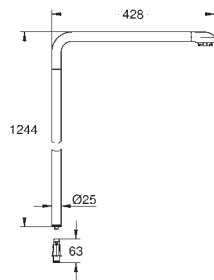

14 079 XH0

chrome/frosted granite

16.00

**SmartControl
Caps exposed**

consisting of:
3 caps with 3 different symbols
fits Euphoria SmartControl shower systems

48 497 000

chrome

199.00