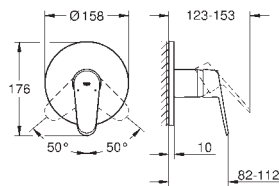

24 055 002 **chrome** **137.00**

Eurodisc Cosmopolitan
Single-lever shower mixer
set for final installation for
GROHE Rapido SmartBox 35 600 000
GROHE SilkMove 46 mm ceramic cartridge
GROHE StarLight chrome finish
wall escutcheon with **GROHE QuickFix** (covered
escutcheon- and shaft sealing, covered fixing)
metal escutcheon, retroactively 6° adjustable
metal lever
flow performance:
outlet B or C = 30 l/min
without roughing-in-set

35 600 000 **chrome** **70.00**
GROHE Rapido SmartBox universal rough-in box for concealed installation