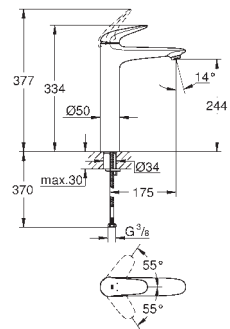

23 719 003 chrome 222.00
23 719 LS3 moon white/chrome 289.00

Eurostyle
Single-lever basin mixer 1/2"
XL-Size
single hole installation
solid metal lever
for free-standing basins
GROHE SilkMove 35 mm ceramic cartridge
with temperature limiter
GROHE StarLight chrome finish
GROHE EcoJoy mousseur 5.7 l/min
GROHE QuickFix rapid installation system
smooth body
flexible connection hoses