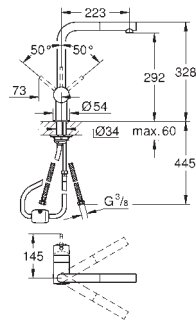

GROHE MINTA / MINTA SMARTCONTROL / MINTA TOUCH

Ref. No.

Colour

Price netto (€)

32 168 000
32 168 DC0

chrome
supersteel

283.00
340.00

Minta
Single-lever sink mixer 1/2"
L-spout
single hole installation
GROHE StarLight finish
GROHE SilkMove 46 mm ceramic cartridge
pull out mousseur
adjustable flow rate limiter
swivel tubular spout
swivel area 360°
integrated non-return valves
protected against backflow
flexible connection hoses
rapid installation system