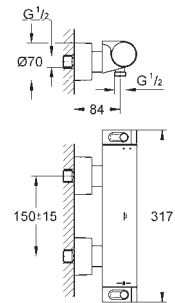

Grohtherm 2000
Thermostatic shower mixer 1/2"
wall mounted
100% GROHE CoolTouch consisting of safety housing + S-unions with CoolTouch escutcheons
GROHE StarLight chrome finish
GROHE Aqua Paddle ergonomically shaped handles
GROHE SafeStop at 38°C
GROHE SafeStop Plus optional temperature limiter at 43°C included
GROHE TurboStat compact cartridge
with wax thermoelement
integrated mixed water shut off
volume handle with **GROHE EcoButton** (economy button with individually adjustable economy stop)
Carbodur ceramic headpart 1/2", 180°
shower bottom outlet 1/2"
built-in non return valves
dirt strainers
protected against backflow
covered S-unions, CoolTouch escutcheons with wall sealing
optional upgrade: GROHE EasyReach shower tray (18 608 001)
GROHE EcoJoy technology for less water and perfect flow

34 170 001 chrome 256.00