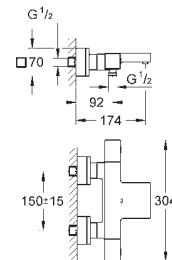

Grotherm Cube
Thermostatic bath mixer 1/2"
wall mounted
GROHE StarLight chrome finish
GROHE SafeStop at 38°C
GROHE SafeStop Plus optional temperature limiter at 43°C included
GROHE TurboStat compact cartridge
with wax thermoelement
integrated mixed water shut off
GROHE AquaDimmer Eco with multiple function:
- integrated GROHE EcoButton
(economy button with economy stop for shower)
- flow control
- diverter: bath/shower
shower bottom outlet 1/2"
GROHE XL Waterfall
flow straightener
built-in non return valves
dirt strainers
protected against backflow
covered S-unions
GROHE EcoJoy technology for less water and perfect flow

24 061 000 chrome 160.00