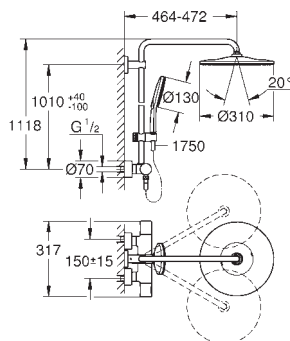

26 647 LS0

moon white

926.00

Rainshower SmartActive 310

Shower system with thermostat for wall mounting

consisting of:

horizontal swivable 450 mm shower arm

exposed thermostat with

Aquadimmer function

allows change between:

head shower Rainshower Mono 310 (26 561)

with ball joint

rotation angle $\pm 15^\circ$

hand shower Rainshower SmartActive 130 (26 544)

adjustable in height with gliding element

including performance grip

Silverflex shower hose 1750 mm (28 388 000)

GROHE TurboStat compact cartridge

with wax thermoelement

GROHE SafeStop at 38°C

GROHE SafeStop Plus optional temperature limiter at 43°C included

GROHE CoolTouch no risk of scalding

GROHE DreamSpray perfect spray pattern

GROHE One-Click Showering spray selection

with one click

GROHE StarLight finish

GROHE QuickFix (upper bracket adjustable)

SpeedClean anti-lime system

suitable for instantaneous heaters

from 18 kW/h

minimum flow rate 7 l/min.

min. recommended pressure 1.0 bar