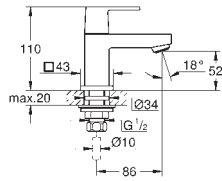

GROHE EUROCUBE

Ref. No. Colour Price netto (€)

23 137 000 **chrome** **168.00**
Eurocube
Pillar tap
XS-Size
single hole installation
metal lever
ceramic headpart 1/2", 90°
GROHE StarLight chrome finish
GROHE EcoJoy SpeedClean mousseur 5.7 l/min
union nut 1/2" x 10.5 mm