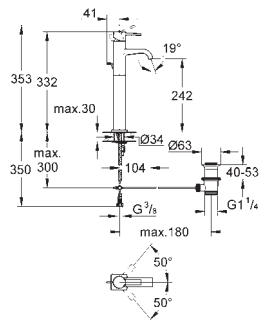

32 760 000 chrome 677.00

Allure
Single-lever basin mixer 1/2"
XL-Size
single hole installation
for free-standing basins
GROHE SilkMove 28 mm ceramic cartridge
GROHE StarLight chrome finish
GROHE EcoJoy 6.0 l/min. flow limiter
rapid installation system
mousseur
pop-up waste set 1 1/4"
flexible connection hoses
projection 104 mm
min. recommended pressure 1.0 bar