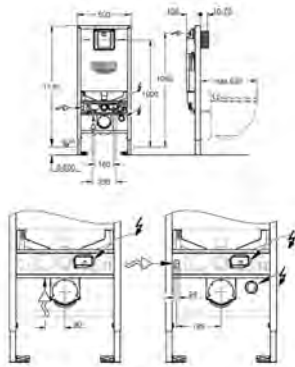

GROHE RAPID SLX

Ref. No.

Colour

Price netto (€)

39 597 000

217.00

**Rapid SLX
Element for WC, 1.13 m installation height with integrated socket and
shower toilet connection**

with flushing cistern GD 2, 6 - 9 l
with integrated socket for shower toilets (power)
ready for shower toilets (water)
small revision shaft for small flush plates
for on-the-wall installations or studded walls
powder coated steel frame, self-supporting
for dry-cladding, completely pre-assembled
without outlet pipe
with fixed connections
quick adjustment, lockable
fixing material
TÜV approved
2 WC fixing bolts
fixing device for ceramic
distance of fixing bolts 180/230 mm
depth adjustable
reducer Ø 90/110 mm
inlet and outlet connecting set

flushing cistern GD 2, 3 - 6 l, containing following features:

adjustment ex factory 6 l and 3 l
pneumatic discharge valve offering 3 modes of
operation: dual flush or start/stop or single flush
water supply from right, back or top
low noise (group I acc. to
German Noise Specification)
fully insulated against condensation
1/2" water supply connection including
integrated angle valve and push fit
flexible hose union
no tools required for the installation
of the inspection shaft incl. protection
during construction phase
for vertical use

for on-the-wall installation please order wall brackets 38 558 00M (sold separately)
including flow manager
reduces flow of the flush
prevents overspill in rimless toilets
easy flow regulation via inspection shaft without removing the valves

39 603 000

chrome

277.00