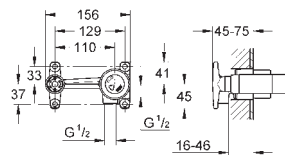

33 769 000 257.00

Single-lever mixer 1/2", concealed body
for 2-hole basin mixers
wall installation
without finishing trim set
GROHE SilkMove 46 mm ceramic cartridge
adjustable flow rate limiter
installation depth 45 to 75 mm
installation device