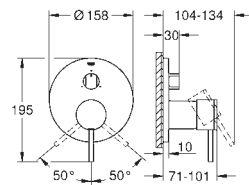

24 096 003	chrome	319.00
24 096 DC3	supersteel	444.00
24 096 GL3	cool sunrise	476.00
24 096 DA3	warm sunset	476.00
24 096 AL3	brushed hard graphite	508.00

Atrio

Single-lever mixer with 3-way diverter

set for final installation for

GROHE Rapido SmartBox 35 600 000

GROHE SilkMove 46 mm ceramic cartridge

GROHE StarLight chrome finish

wall escutcheon with GROHE QuickFix (covered
escutcheon- and shaft sealing, covered fixing)

metal escutcheon, retroactively 6° adjustable

metal lever

3-way diverter

flow performance:

outlet A = 27 l/min,

outlet B = 27 l/min,

outlet C = 27 l/min

without roughing-in-set

35 600 000	chrome	70.00
GROHE Rapido SmartBox universal rough-in box for concealed installation