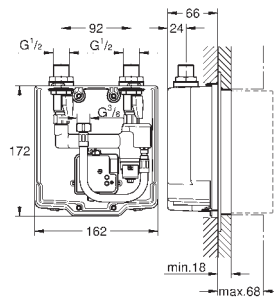

36 336 001

289.00

Eurosmart Cosmopolitan E

Concealed mounting box

with integrated pre-adjustable thermostatic mixer wall installation suitable for IR-sets for final installation 2 stop valves non-return valve connection housing for power supply suitable for 36 410 000, 36 334 SD0, 36 335 SD0, 36 273 000 allows for waterproofing of wall construction surrounding the concealed body with sealing sleeve