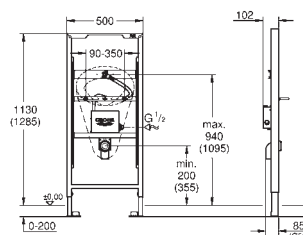

39 376 000

266.00

Rapid SL
Element for urinal with temperature sensor
with roughing-in set for T sensor
1.13 and 1.30 m installation height

for on-the-wall installations or studded walls
powder coated steel frame, self-supporting
for dry-cladding, completely pre-assembled
height adjustable fitting connections
quick adjustment, lockable
fixing material
TÜV approved
HT-outlet bend Ø 50 mm
fixing bolts M8, with fixing device for the ceramic
inlet connection and inlet connecting set
box for concealed installation
including roughing-in box
water group with stop valve and flush elbow
for T sensor electronic please order installation set 39 368 000 or 39 369 000 (sold separately)
for on-the-wall installation please order wall brackets 38 558 00M (sold separately)