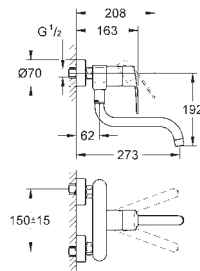

33 982 002

chrome

174.00

Eurostyle Cosmopolitan
Single-lever sink mixer 1/2"
wall mounted
GROHE StarLight finish
GROHE SilkMove 46 mm ceramic cartridge
mousseur
adjustable flow rate limiter
swivel tubular spout
selectable swivel area : 0° / 150°
projection 273 mm
S-unions