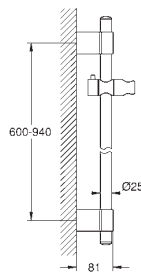

27 785 000 chrome 108.00

Power&Soul
Shower rail, 900 mm
with wall holders made of metal
glide element and swivel holder
GROHE QuickFix (adjustable distance between
wall shower holders for adaption to existing drillings)
GROHE StarLight chrome finish

27 784 000	chrome	104.00

ditto, 600 mm