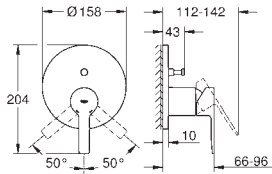

GROHE LINEARE

Ref. No. Colour Price netto (€)

24 064 001	chrome	183.00
24 064 DC1	supersteel	251.00
24 064 AL1	brushed hard graphite	287.00

Lineare
Single-lever mixer with 2-way diverter
set for final installation for
GROHE Rapido SmartBox 35 600 000
GROHE SilkMove 46 mm ceramic cartridge
GROHE StarLight chrome finish
wall escutcheon with **GROHE QuickFix** (covered
escutcheon- and shaft sealing, covered fixing)
metal escutcheon, retroactively 6° adjustable
metal lever
automatic 2-way diverter
flow performance:
outlet B = 27 l/min, outlet C = 27 l/min
without roughing-in-set

35 600 000	chrome	70.00
GROHE Rapido SmartBox universal rough-in box for concealed installation