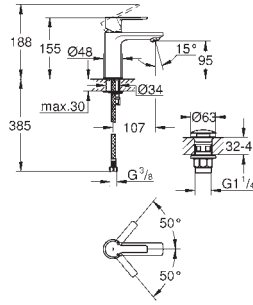

23 791 001 chrome 187.00
23 791 DC1 supersteel 253.00
23 791 AL1 brushed hard graphite 289.00

Lineare
Single-lever basin mixer 1/2"
XS-Size
single hole installation
metal lever
GROHE SilkMove 28 mm ceramic cartridge with temperature limiter
GROHE StarLight chrome finish
GROHE EcoJoy SpeedClean mousseur 5.7 l/min
GROHE QuickFix Plus installation system
smooth body with push-open pop-up waste set 1 1/4"
flexible connection hoses