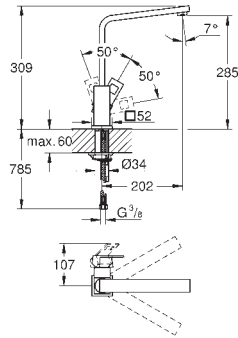

31 255 000
31 255 DC0

chrome
supersteel

255.00
292.00

Eurocube
Single-lever sink mixer 1/2"
high spout
single hole installation
GROHE StarLight finish
GROHE SilkMove 28 mm ceramic cartridge
mousseur
swivel cast spout
swivel area 360°
flexible connection hoses
rapid installation system
min. recommended pressure 1.0 bar

KITCHEN
FITTINGS