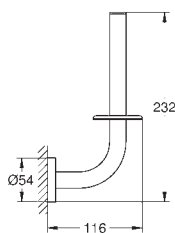

GROHE ESSENTIALS

Ref. No. Colour Price netto (€)

40 385 001	chrome	21.24
40 385 DC1	supersteel	29.58
40 385 BE1	polished nickel	31.66
40 385 EN1	brushed nickel	33.74
40 385 GL1	cool sunrise	31.66
40 385 GN1	brushed cool sunrise	33.74
40 385 DA1	warm sunset	31.66
40 385 DL1	brushed warm sunset	33.74
40 385 A01	hard graphite	31.66
40 385 AL1	brushed hard graphite	33.74

Essentials
Spare toilet paper holder

material: metal
wall mounted
concealed fastening
GROHE StarLight chrome finish
suitable for screwing (including screws and dowels) or gluing (glue 40 915 000 sold separately)