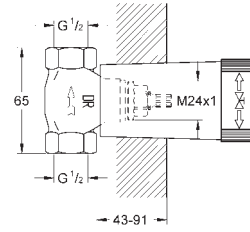

GROHE ALLURE

Ref. No. Colour Price netto (€)

29 032 000 32.00

Concealed valve
pre-assembled headpart 1/2"
threaded union 1/2"
installation depth infinitely adjustable
43 - 91 mm
DR-brass