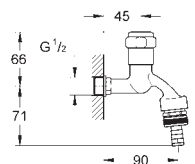

41 154 000 chrome 56.00

Fitting combination 1/2"
wall mounted
with safety unit type HD (pipe ventilating valve combined with non-return valve)
grease chamber headpart 1/2" for closable hose connection
protected against backflow
GROHE StarLight chrome finish