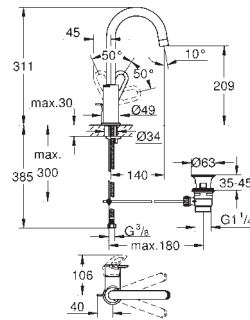

23 763 000

chrome

95.00

BauLoop
Single-lever basin mixer 1/2"
L-Size

single hole installation
metal lever

GROHE Longlife 28 mm ceramic cartridge
GROHE StarLight chrome finish
GROHE EcoJoy mousseur 5.7 l/min
rapid installation system
swivel tubular spout
plastic pop-up waste set 1 1/4"
flexible connection hoses