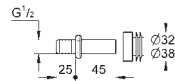

GROHE URINAL FLUSH VALVES

Ref. No.

Colour

Price netto (€)

37 044 000

18.00

Inlet connecting set 1/2"
for urinal bowls with inlet from back
connector Ø 33.5 - 38 mm

37 035 000

chrome

12.50