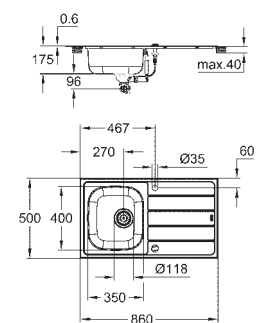

Bau
Kitchen sink and tap bundle
consisting of:
K200 stainless steel sink with drainer (31 552 SD1)
Bau Edge single lever sink mixer (31 367 001)
high spout
single hole installation
GROHE StarLight chrome finish
GROHE Longlife 28 mm ceramic cartridge
GROHE Zero separated inner water ways - lead and nickel free
mousseur
swivel tubular spout
swivel area 360°
flexible connection hoses
GROHE QuickFix Plus ultra fast and simple installation - no tools needed
amount of fasteners included (top mount): 14
outer radius: R6 (topmount), inner bowl radius: R100

KITCHEN
FITTINGS