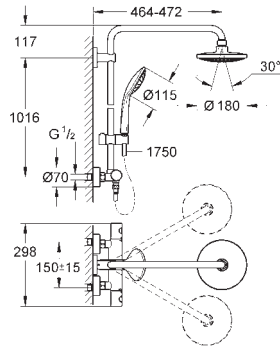

GROHE EUPHORIA SYSTEM

Ref. No.

Colour

Price netto (€)

27 296 001

chrome

664.00

Euphoria System 180

Shower system with thermostat for wall mounting

consisting of:

horizontal swivable 450 mm shower arm

exposed thermostat with

Aquadimmer function

allows change between:

head shower Euphoria Cosmopolitan 180

(27 491 000), spray pattern: Rain

with ball joint, rotation angle $\pm 15^\circ$

hand shower Euphoria 110 Massage (27 221 000)

adjustable in height with gliding element

Silverflex shower hose 1750 mm (28 388 000)

GROHE TurboStat compact cartridge

with wax thermoelement

GROHE SafeStop at 38°C

GROHE SafeStop Plus optional temperature limiter at 43°C included

GROHE DreamSpray perfect spray pattern

GROHE StarLight chrome finish

SpeedClean anti-lime system

Inner WaterGuide for a longer life

Twistfree to prevent hose from twisting

suitable for instantaneous heaters

from 18 kW/h

minimum flow rate 7 l/min.

optional upgrade: **GROHE EasyReach** tray (26 362)

SHOWERS