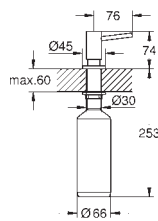

40 535 000

chrome

44.16

40 535 DC0

supersteel

61.66

40 535 BE0

polished nickel

66.24

40 535 GL0

cool sunrise

66.24

40 535 GN0

brushed cool sunrise

70.41

40 535 DA0

warm sunset

66.24

40 535 DL0

brushed warm sunset

70.41

40 535 A00

hard graphite

66.24

40 535 AL0

brushed hard graphite

70.41

Cosmopolitan soap dispenser

for liquid soaps,
storage bin 500 ml

GROHE StarLight finish