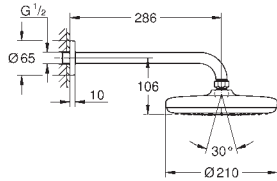

GROHE TEMPESTA

Ref. No. Colour Price netto (€)

26 412 000 chrome 144.00

Tempesta 210
Head shower set 286 mm, 1 spray
consisting of:
head shower Tempesta 210 9.5 l/min (26 410)
1 spray:
Rain
Shower arm Rainshower 286 mm (28 576 000)
GROHE EcoJoy 9,5 l/min flow limiter
GROHE DreamSpray perfect spray pattern
GROHE StarLight chrome finish
SpeedClean anti-lime system
Inner WaterGuide for a longer life
suitable for instantaneous heater
min. recommended pressure 1.0 bar

26 411 000 chrome 144.00
ditto, with non-restricted flow