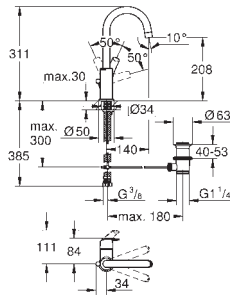

23 537 002 chrome 157.00

Eurosmart
Single-lever basin mixer 1/2"
L-Size
single hole installation
metal lever
GROHE SilkMove 28 mm ceramic cartridge
with temperature limiter
GROHE StarLight chrome finish
GROHE EcoJoy mousseur 5.7 l/min
GROHE QuickFix rapid installation system
swivel tubular spout
swivel area 360°
pop-up waste set 1 1/4"
flexible connection hoses

23 743 002 ditto, with retractable chain chrome 119.00