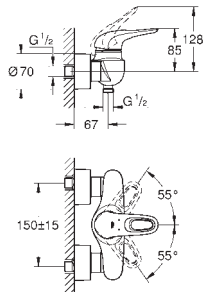

33 590 003 chrome 132.00
33 590 LS3 moon white/chrome 169.00

Eurostyle
Single-lever shower mixer 1/2"
wall mounted
loop metal lever
GROHE SilkMove 35 mm ceramic cartridge
with temperature limiter
GROHE StarLight chrome finish
adjustable flow rate limiter
shower outlet 1/2" with integrated non-return valve
covered S-unions
metal wall escutcheons
protected against backflow