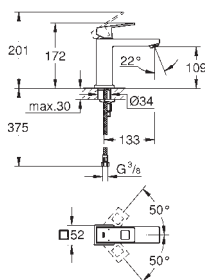

23 446 000 **chrome** **220.00**
Eurocube
Single-lever basin mixer 1/2"
M-Size
single hole installation
metal lever
GROHE SilkMove 28 mm ceramic cartridge
with temperature limiter
GROHE StarLight chrome finish
GROHE EcoJoy SpeedClean mousseur 5.7 l/min
GROHE QuickFix Plus installation system
smooth body
flexible connection hoses
min. recommended pressure 1.0 bar