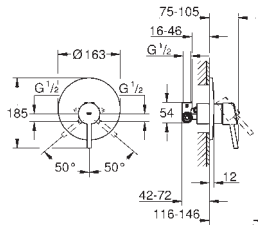

32 213 001 chrome 148.00

Concetto
Single-lever shower mixer 1/2"
wall installation
GROHE SilkMove 46 mm ceramic cartridge
GROHE StarLight chrome finish
consisting of:
set for final installation
concealed body
33 964 000
adjustable flow rate limiter
adjustable minimum flow rate
approx. 2.5 l/min
metal lever
escutcheon- and shaft-sealing
metal escutcheon
screwed
optional temperature limiter
min. recommended pressure 1.0 bar