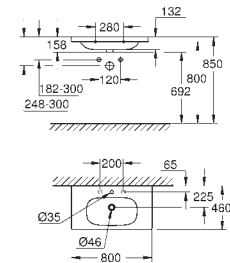

39 584 00H alpine white 236.00

Euro Ceramic Vanity basin 80
wall hung
1 hole punched, 2 holes pre-punched
with overflow
800 x 460 mm
suitable for vanity units
sanitary ware
PureGuard anti scale coating and anti bacterial glazing
12 pieces per pallet