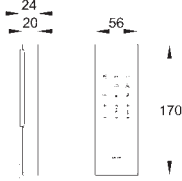

GROHE SENSIA ARENA

Ref. No.

Colour

Price netto (€)

14 926 002

294.00

GROHE Sensia Arena
Remote control
for 39 354 SH0 and 39 354 SH1
for Sensia Arena shower toilet system, wall hung
including wall holder