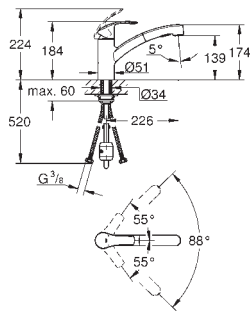

30 305 000 chrome 164.00
30 305 DC0 supersteel 214.00

Eurosmart
Single-lever sink mixer 1/2"
low spout
single hole installation
GROHE StarLight chrome finish
GROHE SilkMove 35 mm ceramic cartridge
flow strainer
with integrated temperature limiter
pull-out dual spray control -
switches back and forth between
regular flow and spray
diverter: laminar spray/**SpeedClean** shower jet
automatic return to laminar spray
adjustable flow rate limiter
swivel cast spout
88° swivel radius
GROHE Zero separated inner water ways - lead and nickel free
flexible connection hoses
rapid installation system
protected against backflow