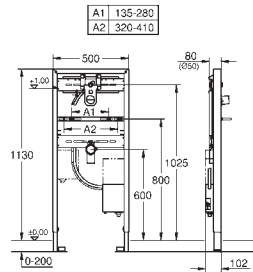

Rapid SL

Element for wash basin with roughin-in set for infra-red electronic

for wall mounted fittings

suitable for trim sets Europlus E 36 042 SD0, Essence E 36 447 000

and Eurocube E 36 442 000

1.13 m installation height

for on-the-wall installations or studded walls

powder coated steel frame, self-supporting

for dry-cladding, completely pre-assembled

quick adjustment, lockable

fixing material

wash basin fixing bolts M10 with

fixing device for ceramic

variable distance of fixing bolts

HT-outlet bend Ø 50 mm

seal Ø 32 mm

pre-mounted roughin-in set

with protecting block

fire-proof pipe for laying electronic cables

installation box with water group, stop valve and flush elbow

connection with noise protected fitting holder 1/2"

connecting box for mains supply 230 V

CE approved

for installation with pre-mixed or cold water

for on-the-wall installation please order wall brackets 38 558 00M (sold separately)

38 546 000

119.00