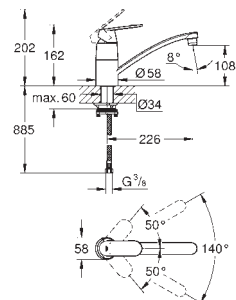

31 170 000

chrome

209.00

Eurosmart Cosmopolitan
Single-lever sink mixer 1/2"
for installation in front of window
low spout
single hole installation
GROHE StarLight finish
GROHE SilkMove 46 mm ceramic cartridge
adjustable flow rate limiter
mousseur
swivel tubular spout
swivel area 140°
non-removable socket height: 30 mm
flexible connection hoses

KITCHEN
FITTINGS