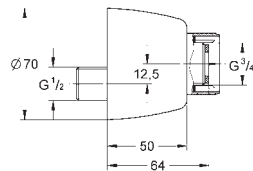

12 051 000

chrome

61.00

S-union, lockable
1/2" x 3/4"
screw socket to cover the union nut and the rosette
sealing towards wall
adjustment range 12.5 mm
lockable for service
suitable for 1/2" connections
GROHE StarLight chrome finish