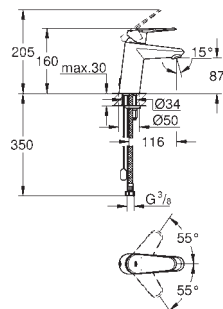

33 178 20E **chrome** 145.00

Eurodisc Cosmopolitan
Single-lever basin mixer 1/2"
S-Size
single hole installation
metal lever
GROHE SilkMove 35 mm ceramic cartridge
adjustable flow rate limiter
adjustable minimum flow rate
approx. 2.5 l/min
with temperature limiter
GROHE StarLight chrome finish
GROHE EcoJoy technology for less water and perfect flow
GROHE QuickFixPlus installation
system with centering support
mousseur
retractable chain
flexible connection hoses
optional temperature limiter ref. no. 46 375 000
acoustic group I in accordance with DIN 4109