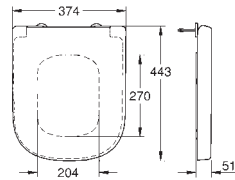

39 331 001

alpine white

45.00

Euro Ceramic
WC seat
with lid
quick release function
detachable
material: Duroplast
including fixation set
suitable for all GROHE Euro Ceramic WCs