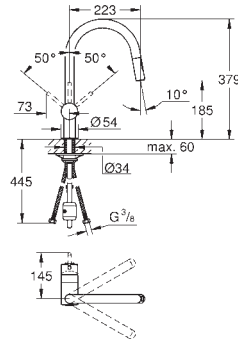

32 918 00E

chrome

228.00

with GROHE EcoJoy 5.7 l/min. flow limiter

GROHE MINTA / MINTA SMARTCONTROL / MINTA TOUCH

Ref. No.

Colour

Price netto (€)