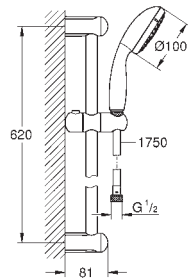

GROHE TEMPESTA

Ref. No. Colour Price netto (€)

27 644 001 chrome 56.00

Tempesta 100
Shower rail set 3 sprays
consisting of:
hand shower (28 419)
shower rail, 600 mm (27 523)
Relaxaflex hose 1750 mm 1/2" x 1/2" (28 154)
GROHE EcoJoy 9,5 l/min flow limiter
GROHE DreamSpray perfect spray pattern
GROHE StarLight chrome finish
SpeedClean anti-lime system
Inner WaterGuide for a longer life
ShockProof silicone ring prevents damages caused by shower falling
suitable for instantaneous heater
min. recommended pressure 1.0 bar

27 794 001 chrome 56.00

ditto, with non-restricted flow