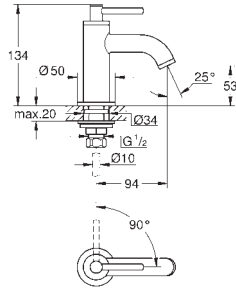

GROHE ATRIO

Ref. No. Colour Price netto (€)

20 021 003	chrome	235.00
20 021 DC3	supersteel	329.00
20 021 GL3	cool sunrise	353.00
20 021 DA3	warm sunset	353.00
20 021 AL3	brushed hard graphite	376.00

Atrio
Pillar tap 1/2"
XS-Size
Headpart 1/2" - 90°
GROHE StarLight chrome finish
GROHE EcoJoy 5.7 l/min laminar mousseur
rapid installation system
mousseur
fixed spout
flexible connection hoses
with lever handle