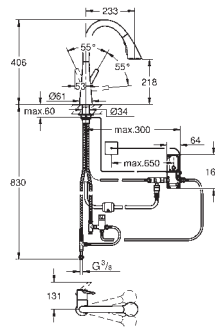

30 219 002
30 219 DC2

chrome
supersteel

639.00
831.00

Zedra Touch
Electronic single-lever sink mixer 1/2"

Touch: activation of water via skin contact

battery supply 6 V lithium-battery, type CR-P2

CE approved

solenoid valve

fixed value mixing valve

automatically safety stop after 60 sec. (factory set)

type of protection IP 44

GROHE StarLight chrome finish

GROHE SilkMove 35 mm ceramic cartridge

GROHE Zero separated inner water ways - lead and nickel free

GROHE Magnetic Docking guarantees easy retraction and smooth docking of the spray head back to the starting position

pull-out spray with 3 spray types

diverter: laminar spray/**SpeedClean** shower jet/GROHE Blade spray (reduced

water consumption by up to 70 % and even stronger spray performance)

stop function - pause button to stop the water flow

automatic return to laminar spray

adjustable flow rate limiter

swivel tubular spout

swivel area 360°

protected against backflow

flexible connection hoses