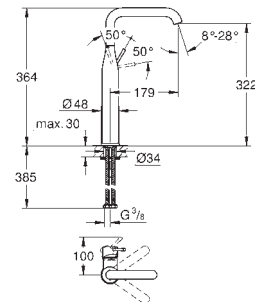

32 901 001	chrome	282.00
32 901 DC1	supersteel	339.00
32 901 BE1	polished nickel	363.00
32 901 EN1	brushed nickel	386.00
32 901 GL1	cool sunrise	371.00
32 901 GN1	brushed cool sunrise	388.00
32 901 DA1	warm sunset	363.00
32 901 DL1	brushed warm sunset	388.00
32 901 A01	hard graphite	363.00
32 901 AL1	brushed hard graphite	395.00

Essence
Single-lever basin mixer 1/2"
XL-Size
single hole installation
metal lever
for free-standing basins
GROHE SilkMove 28 mm ceramic cartridge
with temperature limiter
GROHE StarLight chrome finish
GROHE EcoJoy mousseur 5.7 l/min
GROHE AquaGuide adjustable mousseur
GROHE QuickFix Plus rapid installation system
swivel spout with mousseur and stop limiter
smooth body
flexible connection hoses
min. recommended pressure 1.0 bar