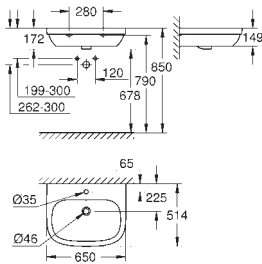

39 323 000 alpine white 66.00
39 323 00H alpine white 99.00

Euro Ceramic Wash basin 65
wall hung
1 hole punched
with overflow
650 x 515 mm
sanitary ware
optional: **PureGuard** anti scale coating and
anti bacterial glazing (00H)
18 pieces per pallet