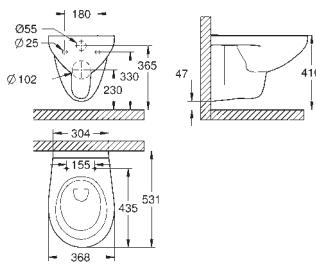

39 425 000 **alpine white** **38.00**
Bau Ceramic
Full pedestal
 including fixation set
 sanitary ware
30 pieces per pallet

39 427 000 **alpine white** **72.00**
Bau Ceramic
Wall hung WC
 for concealed cistern
 wash down
 rimless
 horizontal outlet
 flush volume 6/3 l
 sanitary ware
 compatible with seat and cover 39 492 000 (standard) or 39 493 000 (soft close)
16 pieces per pallet