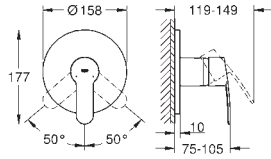

GROHE EUROSTYLE COSMOPOLITAN

Ref. No. Colour Price netto (€)

24 051 002 chrome 131.00

Eurostyle Cosmopolitan
Single-lever shower mixer
set for final installation for
GROHE Rapido SmartBox 35 600 000
GROHE SilkMove 46 mm ceramic cartridge
GROHE StarLight chrome finish
wall escutcheon with **GROHE QuickFix** (covered
escutcheon- and shaft sealing, covered fixing)
metal escutcheon, retroactively 6° adjustable
metal lever
flow performance:
outlet B or C = 30 l/min
without roughing-in-set

35 600 000 chrome 70.00
GROHE Rapido SmartBox universal rough-in box for concealed installation