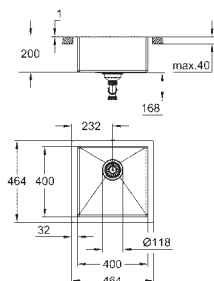

31 578 SD1

stainless steel

182.50

K700 Stainless steel sink

model: K700 45-S 46.4/46.4 1.0
mounting type: undermount, top mount or flush mount
material: stainless steel AISI 304 (V2A)
material thickness: 1 mm

GROHE StarLight finish
finish: satin finish

GROHE Whisper

min. cabinet size: 450 mm
dimensions: 464 x 464 mm
1 bowl: 400 x 400 x 200 mm
outer radius: R11 (undermount)/R3 (topmount), inner bowl radius: R10

GROHE QuickFix installation system

cut-out (undermount): 402 x 402 mm (R11)
cut-out (top mount): 449 x 449 mm
drainer: Ø 3.5"/90 mm basket strainer waste
accessories included: waste kit, basket strainer waste, mounting set
amount of fasteners included (top mount): 8
amount of fasteners included (undermount): 8