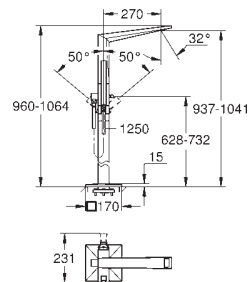

23 119 001	chrome	2,270.00

Allure Brilliant
Single-lever bath mixer 1/2", floor mounted
set for final installation for 45 984
without roughing-in-set
GROHE SilkMove 46 mm ceramic cartridge
GROHE StarLight chrome finish
automatic diverter: bath/shower
spout with integrated mousseur
hand shower Euphoria Cube+ 6.6 l/min
Silverflex shower hose 1250 mm
projection 270 mm
integrated non-return valve in the shower outlet 1/2"
with shower holder
protected against backflow