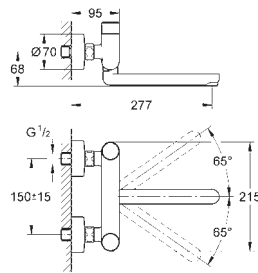

36 319 000

chrome

513.00

Eurosmart Cosmopolitan T
Self-closing basin mixer with mixing device
and adjustable temperature limiter

wall mounted
GROHE StarLight chrome finish
GROHE EcoJoy technology for less water and perfect flow
laminar flow straightener 9 l/min, swivel cast spout 200 mm
swivel range stop at 130°, lockable
3 adjustable flow times: short - medium - long
(factory setting: medium), approx. 7, 15, 30 sec
(pressure dependent)
pressure range 0.5 to 6 bar
S-unions, non-return valve
dirt strainers