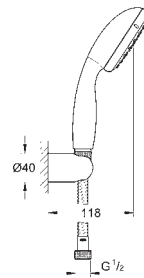

Tempesta 100
Wall holder set 2 sprays
consisting of:
hand shower Tempesta 100 II (27 597)
wall shower holder (28 605), not adjustable
Relaxaflex hose 1500 mm 1/2" x 1/2" (28 151)
GROHE EcoJoy 5.7 l/min. flow limiter
GROHE DreamSpray perfect spray pattern
GROHE StarLight chrome finish
SpeedClean anti-lime system
Inner WaterGuide for a longer life
ShockProof silicone ring prevents damages caused by shower falling
suitable for instantaneous heater
min. recommended pressure 1.0 bar

27 798 10E chrome 29.00