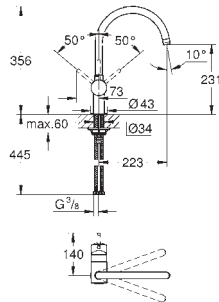

brushed warm sunset

281.00

32 917 A00

hard graphite

262.00

32 917 AL0

brushed hard graphite

281.00