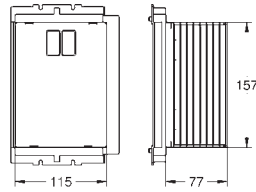

GROHE RAPID SL ACCESSORIES

Ref. No.

Colour

Price netto (€)

40 950 000

16.00

Revision shaft for small flush plates

for combination with Rapid SL and Uniset with 0.82 m/1.00 m installation height

40 949 000

21.00