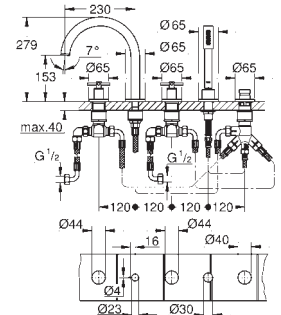

19 922 AL3

brushed hard graphite

1,690.00

Atrio

5-hole bath combination

ceramic headparts 1/2", 90°
GROHE StarLight chrome finish
 consisting of:
 pre-assembled spout fixing
 with lever handles
 bath spout with mousseur and diverter bath/shower
 Sena hand shower 6.6 l/min
 shower hose 2000 mm
 flexible connection hoses
 connection for shower hose
 protected against backflow
 can be used with 29 037 002
 Two different sets of caps included. One set with
 „H“ and „C“ marking, one set without marking.