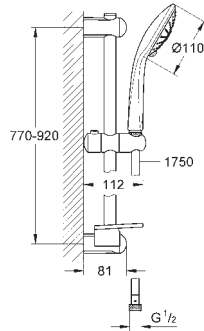

GROHE EUPHORIA

Ref. No. Colour Price netto (€)

27 226 001	chrome	116.00
27 226 DC1	supersteel	156.00
27 226 BE1	polished nickel	156.00
27 226 EN1	brushed nickel	163.00
27 226 GL1	cool sunrise	153.00
27 226 GN1	brushed cool sunrise	163.00
27 226 DA1	warm sunset	156.00
27 226 DL1	brushed warm sunset	167.00
27 226 A01	hard graphite	153.00
27 226 AL1	brushed hard graphite	167.00

**Euphoria 110 Massage
Shower rail set 3 sprays**

consisting of:
hand shower Massage (27 221 000)
shower rail 900 mm (27 500)
Silverflex shower hose 1750 mm (28 388 000)
GROHE EasyReach tray (27 596)
GROHE DreamSpray perfect spray pattern
GROHE StarLight chrome finish
GROHE SprayDimmer (Stepless flow rate reduction)
GROHE QuickFix (upper bracket adjustable for adaption to existing drilling holes)
SpeedClean anti-lime system
Inner WaterGuide for a longer life
Twistfree to prevent hose from twisting
suitable for instantaneous heater
min. recommended pressure 1.0 bar