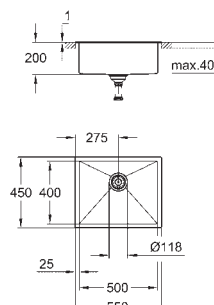

31 726 SD0

stainless steel

465.83

K700 Stainless steel sink

model: K700 60-S 55/45 1.0
mounting type: undermount, top mount or flush mount
material: stainless steel AISI 304 (V2A)
material thickness: 1 mm

GROHE StarLight finish
finish: satin finish

GROHE Whisper

min. cabinet size: 600 mm
dimensions: 550 x 450 mm
1 bowl: 500 x 400 x 200 mm
outer radius: R11 (undermount)/R3 (topmount), inner bowl radius: R10

GROHE QuickFix installation system

cut-out (undermount): 502 x 402 mm (R11)
cut-out (top mount): 535 x 435 mm
drainer: Ø 3.5"/90 mm basket strainer waste
accessories included: waste kit, basket strainer waste, mounting set
amount of fasteners included (top mount): 8
amount of fasteners included (undermount): 8