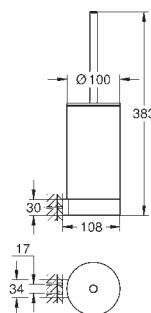

41 076 000	chrome	91.66
41 076 DC0	supersteel	124.99
41 076 BE0	polished nickel	133.33
41 076 EN0	brushed nickel	145.83
41 076 GL0	cool sunrise	133.33
41 076 GN0	brushed cool sunrise	145.83
41 076 DA0	warm sunset	133.33
41 076 DL0	brushed warm sunset	145.83
41 076 A00	hard graphite	133.33
41 076 AL0	brushed hard graphite	145.83

Selection
Toilet brush set
material: glass / metal
wall mounted
concealed fastening
GROHE StarLight chrome finish

40 951 000	chrome	50.00
40 951 DC0	supersteel	67.00
40 951 BE0	polished nickel	*
40 951 EN0	brushed nickel	66.00
40 951 GL0	cool sunrise	*
40 951 GN0	brushed cool sunrise	*
40 951 DA0	warm sunset	*
40 951 DL0	brushed warm sunset	*
40 951 A00	hard graphite	*
40 951 AL0	brushed hard graphite	*

Spare brush

40 791 001	white	5.16
40 791 KS1	velvet black	5.16

Spare brush head

40 993 000	glass matt	43.00

Spare glass for brush