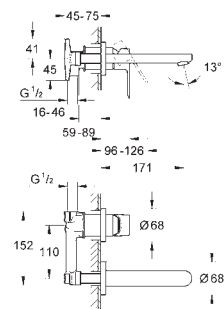

23 764 000

chrome

115.00

BauLoop
Single-lever basin mixer 1/2"
XL-Size

single hole installation
for free-standing basins

metal lever
GROHE Longlife 28 mm ceramic cartridge
GROHE StarLight chrome finish
GROHE EcoJoy mousseur 5.7 l/min
rapid installation system
smooth body
flexible connection hoses