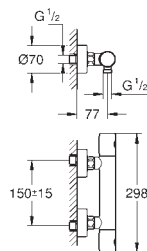

34 765 000 **chrome** **178.00**

Grontherm 800 Cosmopolitan
Thermostatic shower mixer 1/2"
wall mounted
GROHE StarLight chrome finish
GROHE MetalGrip ergonomically shaped metal handles
GROHE SafeStop at 38°C
GROHE SafeStop Plus optional temperature limiter at 43°C included
GROHE TurboStat compact cartridge
with wax thermoelement
integrated mixed water shut off
volume handle with **GROHE EcoButton** (economy button with individually adjustable economy stop)
ceramic headpart 1/2", 180°
shower bottom outlet 1/2"
built-in non return valves
dirt strainers
protected against backflow
S-unions
metal escutcheon
GROHE EcoJoy technology for less water and perfect flow