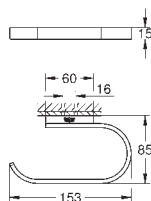

GROHE SELECTION

Ref. No. Colour Price netto (€)

41 068 000	chrome	35.83
41 068 DC0	supersteel	50.41
41 068 BE0	polished nickel	54.16
41 068 EN0	brushed nickel	57.49
41 068 GL0	cool sunrise	54.16
41 068 GN0	brushed cool sunrise	57.49
41 068 DA0	warm sunset	54.16
41 068 DL0	brushed warm sunset	57.49
41 068 A00	hard graphite	54.16
41 068 AL0	brushed hard graphite	57.49

Selection
Toilet paper holder
without cover
material: metal
wall mounted
concealed fastening
GROHE StarLight chrome finish