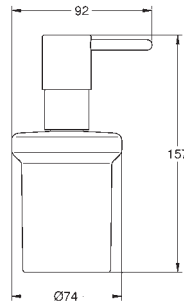

40 394 001 **chrome** **17.08**

Essentials Soap dispenser

material: glass / metal
filling quantity 160 ml
fits in the following holders:
Essentials (40 369 xx1)
Essentials Cube (40 508)
Bau Cosmopolitan (40 585)
Essentials Authentic (40 652)
GROHE StarLight chrome finish