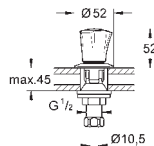

18 904 001 **chrome** 54.00

Costa L
Pillar taps 1/2" for bidet
GROHE StarLight chrome finish
in units of 2