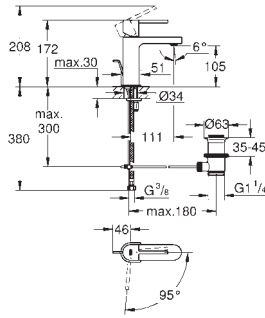

GROHE PLUS

Ref. No. Colour Price netto (€)

23 870 003 **chrome** **183.00**
GROHE Plus
Single-lever basin mixer 1/2"
S-Size
single hole installation
metal lever
GROHE SilkMove ES 28 mm ceramic cartridge
with energy saving function via cold start
with temperature limiter
GROHE StarLight chrome finish
GROHE EcoJoy SpeedClean mousseur 5.7 l/min
GROHE AquaGuide adjustable mousseur
GROHE QuickFix Plus installation system
pop-up waste set 1 1/4"
flexible connection hoses