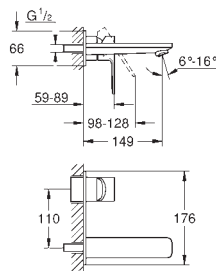

19 409 001	chrome	229.00
19 409 DC1	supersteel	308.00
19 409 AL1	brushed hard graphite	352.00

Lineare
Two-hole basin mixer
M-Size
wall mounted
set for final installation for
23 571 000
without concealed body
metal escutcheon
metal lever
GROHE StarLight chrome finish
GROHE EcoJoy mousseur 5.7 l/min
GROHE AquaGuide adjustable mousseur
centre distance 110 mm
projection 149 mm
min. recommended pressure 1.0 bar