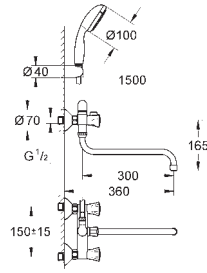

GROHE COSTA L

Ref. No. Colour Price netto (€)

26 790 10A chrome 222.00

Costa L
Solid basin mixer, 1/2"
wall mounted
metal handles
heat-insulated
screwable
Longlife-headpart
diverter bath/shower
S-unions
connection angle 3/4" x 3/4" (12 419)
spout 300 mm (13 017)
hand shower Tempesta 100, 1 spray, 9.5 l/min (27 923)
Relaxaflex hose 1500 mm 1/2" x 1/2" (28 151)
wall shower holder (28 605)
GROHE StarLight chrome finish