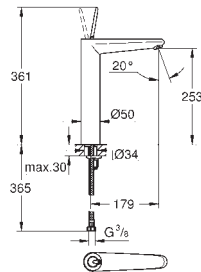

23 428 000 chrome 283.00
23 428 LS0 moon white/chrome 380.00

Eurodisc Joy
Single-lever basin mixer 1/2"
XL-Size
single hole installation
metal lever
for free-standing basins
GROHE FeatherControl Joystick cartridge
GROHE EcoJoy SpeedClean mousseur 5.7 l/min
GROHE StarLight chrome finish
GROHE QuickFix Plus installation system
smooth body
flexible connection hoses