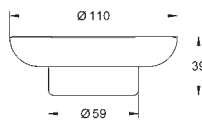

40 368 001 glass clear 5.74

Essentials Soap dish

material: glass
fits in the following holders:
Essentials (40 369 xx1)
Essentials Cube (40 508)
Bau Cosmopolitan (40 585)
Essentials Authentic (40 652)