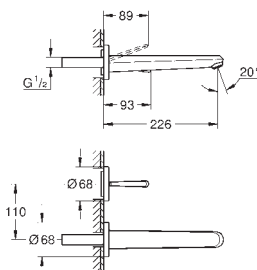

19 969 000 chrome 234.00
19 969 LS0 moon white/chrome 279.00

Eurodisc Joy
Two-hole basin mixer
L-Size
wall mounted
set for final installation for 23 429 000
without concealed body
metal lever
GROHE StarLight chrome finish
GROHE EcoJoy SpeedClean mousseur 5.7 l/min
centre distance 110 mm
projection 226 mm
min. recommended pressure 1.0 bar