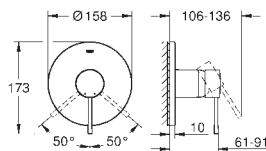

Essence
Single-lever shower mixer
set for final installation for
GROHE Rapido SmartBox 35 600 000
GROHE SilkMove 46 mm ceramic cartridge
GROHE StarLight chrome finish
wall escutcheon with **GROHE QuickFix** (covered
escutcheon- and shaft sealing, covered fixing)
metal escutcheon, retroactively 6° adjustable
metal lever
flow performance:
outlet B or C = 30 l/min
without roughing-in-set

35 600 000 **chrome** **70.00**
GROHE Rapido SmartBox universal rough-in box for concealed installation