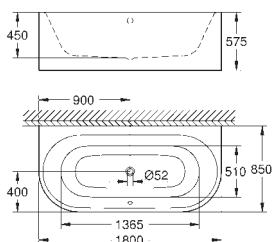

39 650 00H

alpine white

4,670.00

**Essence
Bathtub**

back-to-wall
180 x 85 cm
height 57.5 cm
with EasyClean
with drilled tap hole
with overflow
sanitary titan steel
suitable for Talento waste sets (28 943 000 + 19 025 000)
suitable for waste set Viega Multiplex Trio (functional unit 6161.62/727970 + chrome parts Visign MT3 6161.13/725792)
includes noise suppression mats