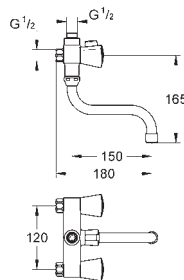

26 788 001

chrome

107.00

Costa S
50 mm extension
wall mounted
metal handles
heat-insulated
screwable
Carbodur headpart
diverter
without connection unions
swivel tubular spout
centre distance 120 mm
GROHE StarLight chrome finish