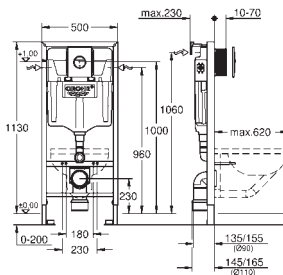

38 860 000

chrome

309.00

Rapid SL
3-in-1 set for WC, 1.13 m installation height
with flushing cistern GD 2, 6 - 9 l

consisting of:
Rapid SL element for WC (38 528 001)
Nova Cosmopolitan flush plate, chrome (38 765 000)
Rapid SL wall brackets (38 558 00M)