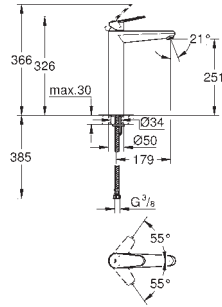

GROHE EURODISC COSMOPOLITAN

Ref. No.

Colour

Price netto (€)

23 432 000

chrome

285.00

**Eurodisc Cosmopolitan
Single-lever basin mixer 1/2"
XL-Size**

single hole installation
metal lever

for free-standing basins

GROHE SilkMove 35 mm ceramic cartridge

adjustable flow rate limiter

adjustable minimum flow rate

approx. 2.5 l/min

GROHE StarLight chrome finish

GROHE EcoJoy SpeedClean mousseur 5.7 l/min

GROHE QuickFix Plus installation system

smooth body

flexible connection hoses

min. recommended pressure 1.0 bar

optional temperature limiter ref. no. 46 375 000