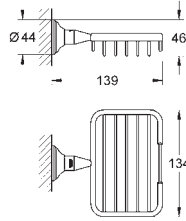

GROHE ESSENTIALS AUTHENTIC

Ref. No.

Colour

Price netto (€)

40 659 001
40 659 EN1

chrome
brushed nickel

37.49
59.99

Essentials Authentic
Filling basket, small
material: metal
concealed fastening
GROHE StarLight chrome finish