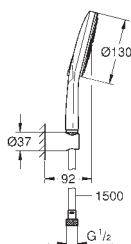

26 581 LS0

moon white

95.00

**Rainshower SmartActive 130
Wall holder set 3 sprays**

consisting of:

hand shower Rainshower SmartActive 130 (26 574)
wall shower holder (27 056)
Silverflex shower hose 1.500 mm (28 364)

GROHE EcoJoy 9,5 l/min flow limiter

GROHE DreamSpray perfect spray pattern

GROHE StarLight finish

SpeedClean anti-lime system

Inner WaterGuide for a longer life

Twistfree to prevent hose from twisting

suitable for instantaneous heater

min. recommended pressure 1.0 bar