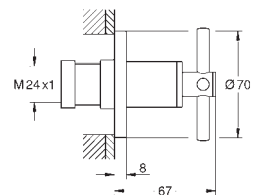

19 069 003	chrome	82.00
19 069 DC3	supersteel	115.00
19 069 GL3	cool sunrise	123.00
19 069 DA3	warm sunset	123.00
19 069 AL3	brushed hard graphite	132.00

Atrio
Concealed valve exposed part
for concealed valve 35 028 000 or 29 032 000
GROHE StarLight chrome finish
installation depth infinitely adjustable
20-80 mm
escutcheon with screwable wall sealing
with cross handle