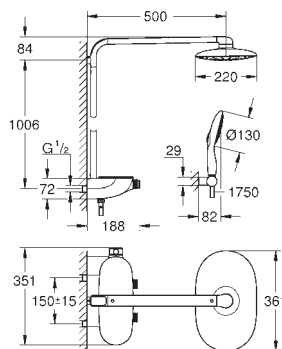

26 361 LS0

moon white

1,210.00

Rainshower System SmartControl Mono 360 Shower system with thermostat for wall mounting

consisting of:

horizontal 500 mm shower arm
exposed SmartControl thermostat
allows change between:
head shower Rainshower Mono 360, spray plate white
GROHE PureRain/GROHE Rain O² spray*
Power&Soul 130 hand shower, spray plate white (27 673 LS0)
hand shower wall holder (27 055)
Silverflex shower hose 1750 mm (28 388 000)
minimum flow rate 10 l/min.

GROHE DreamSpray perfect spray pattern

GROHE StarLight chrome finish

GROHE CoolTouch no risk of scalding

GROHE TurboStat compact cartridge

with wax thermoelement

GROHE EcoJoy technology for less water and perfect flow

GROHE SafeStop at 38°C

GROHE SafeStop Plus optional temperature limiter at 43°C included

GROHE SmartControl push for ON-OFF, turn for

volume adjustment from EcoJoy to full flow

GROHE EasyReach shower tray

SpeedClean anti-lime system

Inner WaterGuide for a longer life

suitable for instantaneous heaters

from 18 kW/h

Twistfree to prevent hose from twisting

* to be decided at first installation; factory default

setting: GROHE PureRain