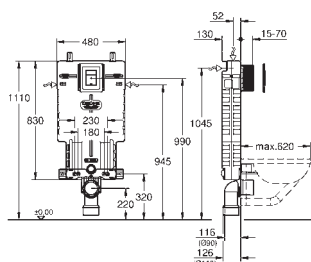

Ref. No.

Colour

Price netto (€)

38 825 000

chrome

174.00

Uniset
2-in-1 set for WC
with flushing cistern GD 2, 6 - 9 I
consisting of:
Uniset element for WC (38 643 001)
Skate Cosmopolitan flush plate, chrome (38 732 000)