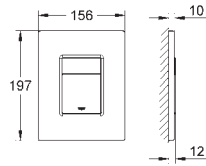

GROHE WALL PLATES FOR WC

Ref. No. Colour Price netto (€)

38 732 SD0 stainless steel 164.00

**Skate Cosmopolitan
Wall plate, stainless steel**
for dual flush or start & stop actuation
for pneumatic discharge valve AV1
vertical installation
156 x 197 mm
plastic fixing frame
hidden fixing screws
not suitable for GROHE Fresh
GROHE StarLight finish
GROHE EcoJoy technology for less water and perfect flow

38 776 SD0 stainless steel 163.00
ditto, horizontal installation