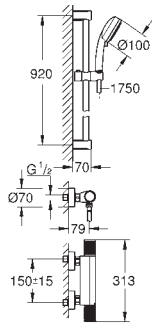

GROHE GROHTHERM 1000 PERFORMANCE

Ref. No.

Colour

Price netto (€)

THERMOSTATS

34 784 000

chrome

220.00

Grohtherm 1000 Performance
Thermostatic shower mixer 1/2" with shower set

consisting of:

Grohtherm 1000 Performance thermostatic shower mixer 1/2" (34 776 000)
Tempesta Cosmopolitan 100 shower set, 2 sprays, 900 mm (27 788 002)
optional **GROHE EcoJoy** 5.7 l/min flow limiter included

47 175 000

chrome

104.00

GROHE TurboStat cartridge 1/2"

for reversed inlets (hot water right)

fits Grohtherm 800, Grohtherm 800 Cosmopolitan, Grohtherm 1000 Performance, Grohtherm 1000, Grohtherm Cube, Grohtherm 2000 and Grohtherm 3000 exposed thermostats

service solution, does not comply with EN1111

Note: CoolTouch-function is omitted after being installed in exposed fittings