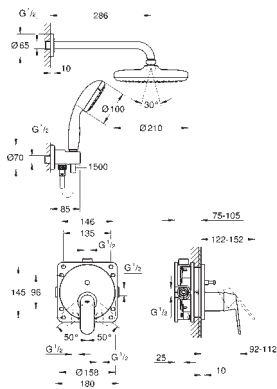

Eurosmart Cosmopolitan

Perfect shower set with Tempesta 210

consisting of:

Eurosmart Cosmopolitan set for final installation with automatic diverter bath / shower (24 045)

GROHE Rapido SmartBox universal rough-in box, 1/2" (35 600)

head shower Tempesta 210 9.5 l/min (26 410)

Shower arm Rainshower 286 mm (28 576 000)

hand shower Tempesta 100 II 9.5 l/min (27 597)

shower outlet elbow (28 628 000)

Rotaflex shower hose 1500 mm 1/2" x 1/2" (28 409)

32 880 000

chrome

133.00