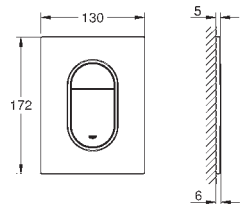

37 624 000	chrome	85.00
37 624 P00	matt chrome	82.00
37 624 SH0	alpine white	67.00
37 624 DC0	supersteel	144.00
37 624 BE0	polished nickel	144.00
37 624 EN0	brushed nickel	144.00
37 624 GL0	cool sunrise	144.00
37 624 GN0	brushed cool sunrise	144.00
37 624 DA0	warm sunset	144.00
37 624 DL0	brushed warm sunset	144.00
37 624 A00	hard graphite	144.00
37 624 AL0	brushed hard graphite	144.00

Arena Cosmopolitan S

Wall plate

for dual flush or start & stop actuation

for pneumatic discharge valve AV1

GD 2 cistern

vertical installation

130 x 172 mm

made of ABS

GROHE StarLight chrome finish

GROHE EcoJoy technology for less water and perfect flow

flush plate with magnetic holder

and fixing brackets included

small shaft 40 911 000 sold separately