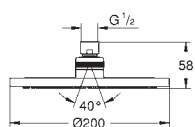

GROHE TEMPESTA

Ref. No. Colour Price netto (€)

27 541 001 **chrome** *

Tempesta Cosmopolitan 200
Head shower 1 spray
spray pattern: Rain
ball joint ± 20° rotatable
connection thread 1/2"
suitable for instantaneous heater
min. recommended pressure 1.0 bar

27 851 000 **chrome** 43.00