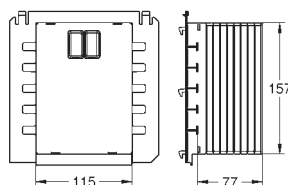

40 911 000

14.00

Revision shaft for small flush plates

for combination with Rapid SL and Uniset GD 2 cisterns