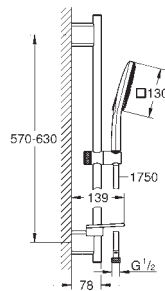

26 585 000

chrome

145.00

26 585 ENO

brushed nickel

*

**Rainshower SmartActive 130 Cube
Shower rail set 3 sprays**

consisting of:

hand shower Rainshower SmartActive 130 Cube (26 552)

shower rail 600 mm

with wall holders made of metal

Rotaflex metal shower hose 1750 mm (28 025 000)

GROHE EasyReach tray

GROHE EcoJoy 6.6 l/min flow limiter

GROHE DreamSpray perfect spray pattern

GROHE StarLight chrome finish

GROHE QuickFix Plus adjustable distance between brackets

for adaption to existing drilling holes

GROHE TileFix adjustable depth on upper and lower bracket

SpeedClean anti-lime system

Inner WaterGuide for a longer life

Twistfree to prevent hose from twisting

suitable for instantaneous heater

min. recommended pressure 1.0 bar