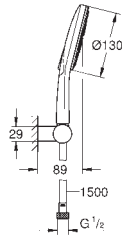

GROHE RAINSHOWER SMARTACTIVE

Ref. No.

Colour

Price netto (€)

26 580 000

chrome

112.00

Rainshower SmartActive 130
Wall holder set 3 sprays

consisting of:

hand shower Rainshower SmartActive 130 (26 574)

wall shower holder, adjustable (27 055)

Silverflex shower hose 1.500 mm (28 364)

GROHE EcoJoy 9,5 l/min flow limiter

GROHE DreamSpray perfect spray pattern

GROHE StarLight chrome finish

SpeedClean anti-lime system

Inner WaterGuide for a longer life

Twistfree to prevent hose from twisting

suitable for instantaneous heater

min. recommended pressure 1.0 bar