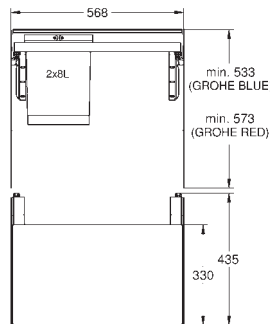

40 981 000

265.83

GROHE Blue

Waste separation system 60 cm - 8 l / 8 l

installation type: side wall and front panel

technique: full extension with pull-in damping

separation: double, 2 x 8 l

cabinet width: 60 cm

installation height 533 mm minimum, 573 mm maximum

compatible with GROHE Blue Home, GROHE Blue Professional and GROHE Red M and L size