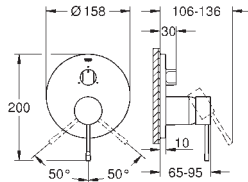

24 092 001	chrome	181.00
24 092 DC1	supersteel	248.00
24 092 BE1	polished nickel	266.00
24 092 EN1	brushed nickel	284.00
24 092 GL1	cool sunrise	266.00
24 092 GN1	brushed cool sunrise	284.00
24 092 DA1	warm sunset	266.00
24 092 DL1	brushed warm sunset	284.00
24 092 A01	hard graphite	266.00
24 092 AL1	brushed hard graphite	284.00

Essence

Single-lever mixer with 3-way diverter

set for final installation for

GROHE Rapido SmartBox 35 600 000

GROHE SilkMove 46 mm ceramic cartridge

GROHE StarLight chrome finish

wall escutcheon with GROHE QuickFix (covered

escutcheon- and shaft sealing, covered fixing)

metal escutcheon, retroactively 6° adjustable

metal lever

3-way diverter

flow performance:

outlet A = 27 l/min,

outlet B = 27 l/min,

outlet C = 27 l/min

without roughing-in-set

35 600 000	chrome	70.00
GROHE Rapido SmartBox universal rough-in box for concealed installation