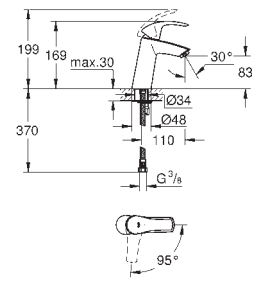

23 395 10E

chrome

89.00

Eurosmart
Single-lever basin mixer 1/2"
M-Size

single hole installation

metal lever

GROHE SilkMove ES 28 mm ceramic cartridge
with energy saving function via cold start
with temperature limiter

GROHE StarLight chrome finish

GROHE EcoJoy mousseur 5.7 l/min

GROHE QuickFix rapid installation system

smooth body

flexible connection hoses