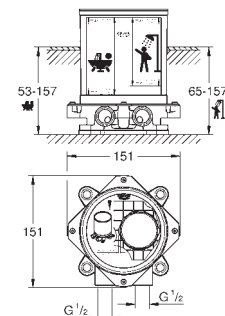

Rough-in set 1/2"
for floor-mounted bath mixers/spouts and shower mixers without finishing trim set
installation plate with 360° horizontal and 3° vertical adjustment
installation depth 53-157 mm for bath mixers/spouts, depth compensation 104 mm
installation depth 65-157 mm for shower mixers, depth compensation 92 mm
two 1/2" female connections (hot/cold supplies)
flushing plug
gasket
fixing material

13 383 001 chrome 205.00
13 383 DC1 supersteel 287.00