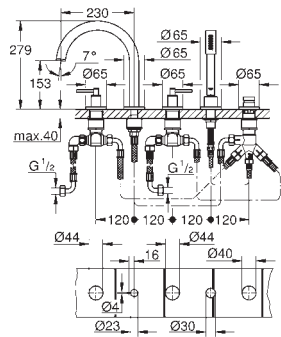

19 922 003

chrome

1,060.00

19 922 DC3

supersteel

1,480.00

19 922 GL3

cool sunrise

1,590.00

19 922 DA3

warm sunset

1,590.00

19 922 AL3

brushed hard graphite

1,690.00

Atrio

5-hole bath combination

ceramic headparts 1/2", 90°
GROHE StarLight chrome finish
consisting of:
pre-assembled spout fixing
with lever handles
bath spout with mousseur and diverter bath/shower
Sena hand shower 6.6 l/min
shower hose 2000 mm
flexible connection hoses
connection for shower hose
protected against backflow
can be used with 29 037 002
Two different sets of caps included. One set with
„H“ and „C“ marking, one set without marking.