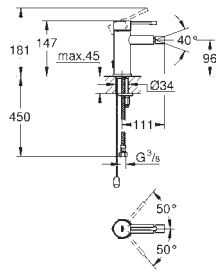

GROHE ESSENCE

Ref. No. Colour Price netto (€)

32 934 001 **chrome** **134.00**

Essence
Single-lever bidet mixer 1/2"
S-Size
single hole installation
metal lever
GROHE SilkMove 28 mm ceramic cartridge
with temperature limiter
GROHE StarLight chrome finish
GROHE QuickFix Plus installation system
ball-joint mousseur
retractable chain
flexible connection hoses