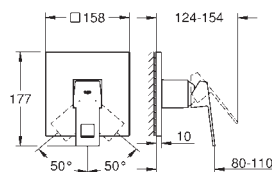

Eurocube
Single-lever shower mixer
set for final installation for
GROHE Rapido SmartBox 35 600 000
GROHE SilkMove 46 mm ceramic cartridge
GROHE StarLight chrome finish
wall escutcheon with **GROHE QuickFix** (covered
escutcheon- and shaft sealing, covered fixing)
metal escutcheon, retroactively 6° adjustable
metal lever
flow performance:
outlet B or C = 30 l/min
without roughing-in-set

35 600 000 chrome 70.00
GROHE Rapido SmartBox universal rough-in box for concealed installation