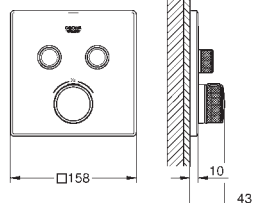

GROHE GROHTHERM SMARTCONTROL

Ref. No. Colour Price netto (€)

29 123 000	chrome	450.00
29 123 DC0	supersteel	593.00
29 123 GN0	brushed cool sunrise	677.00
29 123 DL0	brushed warm sunset	677.00
29 123 A00	hard graphite	635.00
29 123 AL0	brushed hard graphite	677.00

Grotherm SmartControl

Thermostat for concealed installation with one valve

set for final installation for
GROHE Rapido SmartBox 35 600 000
metal wall escutcheon with **GROHE QuickFix**
(covered escutcheon and shaft sealing, covered
fixing), retroactively 6° adjustable

GROHE StarLight chrome finish

GROHE SmartControl push for ON-OFF, turn for
volume adjustment from EcoJoy to full flow
exchangeable symbols

GROHE TurboStat compact cartridge
with wax thermoelement

GROHE ProGrip with knurl structure

GROHE SafeStop at 38°C

GROHE SafeStop Plus optional temperature limiter at 43°C or 46°C included

built-in non return valves and dirt strainers

without roughing-in-set

flow performance:

outlet A (to external shut-off) = 34 l/min

outlet B/C = 29 l/min

35 600 000	chrome	70.00
GROHE Rapido SmartBox universal rough-in box for concealed installation		

29 124 000	chrome	492.00
29 124 DC0	supersteel	645.00
29 124 GN0	brushed cool sunrise	737.00
29 124 DL0	brushed warm sunset	737.00
29 124 A00	hard graphite	691.00
29 124 AL0	brushed hard graphite	737.00

Grotherm SmartControl

Thermostat for concealed installation with 2 valves

set for final installation for
GROHE Rapido SmartBox 35 600 000
metal wall escutcheon with **GROHE QuickFix**
(covered escutcheon and shaft sealing, covered
fixing), retroactively 6° adjustable

GROHE StarLight chrome finish

GROHE SmartControl push for ON-OFF, turn for
volume adjustment from EcoJoy to full flow
exchangeable symbols