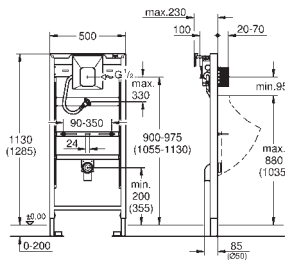

38 803 001

282.00

Rapid SL
Element for urinal with infra-red electronic
with GROHE Rapido U
1.13 and 1.30 m installation height
for manual actuation or Tectron
infra-red electronic 6 V or 230 V

for on-the-wall installations or studded walls
powder coated steel frame, self-supporting
for dry-cladding, completely pre-assembled
height adjustable fitting connections
quick adjustment, lockable
fixing material
TÜV approved
HT-outlet bend Ø 50 mm
inlet connection and inlet connecting set
fixing bolts M8, with fixing device for the ceramic
water group with stop valve
flow pressure min 0.5 bar
operating pressure max 10 bar
flush aid
functional unit checked ex factory
water supply connections 1/2" outer thread
connecting box for mains supply 230 V
installation box with gasket
Shortable inspection shaft incl. protection
during construction phase for sets for final
installation with dimensions 116 x 144 mm
including wall brackets 38 558 00M for on-the-wall installation