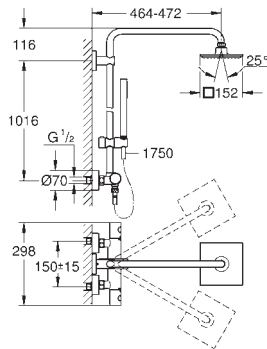

GROHE EUPHORIA SYSTEM

Ref. No.

Colour

Price netto (€)

27 932 000

chrome

665.00

Euphoria System 150

Shower system with thermostatic mixer for wall mounting

consisting of:

horizontal swivable 450 mm shower arm

exposed thermostat with

Aquadimmer function

allows change between:

head shower Euphoria Cube 150 (27 705 000)

spray pattern: Rain

with ball joint

rotation angle $\pm 12^\circ$

hand shower Euphoria Cube Stick (27 698 000)

adjustable in height with gliding element

Silverflex shower hose 1750 mm (28 388 000)

GROHE EcoJoy 9,5 l/min flow limiter

GROHE TurboStat compact cartridge

with wax thermoelement

GROHE SafeStop at 38°C

GROHE SafeStop Plus optional temperature limiter at 43°C included

GROHE DreamSpray perfect spray pattern

GROHE StarLight chrome finish

SpeedClean anti-lime system

Inner WaterGuide for a longer life

Twistfree to prevent hose from twisting

suitable for instantaneous heaters

from 18 kW/h

minimum flow rate 7 l/min.

min. recommended pressure 1.0 bar

optional upgrade: **GROHE EasyReach** tray (26 362)