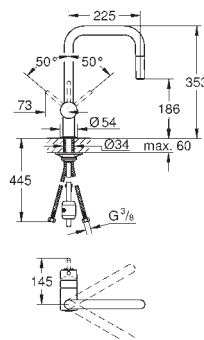

32 322 002	chrome	238.00
32 322 DC2	supersteel	304.00
32 322 DA2	warm sunset	328.00
32 322 DL2	brushed warm sunset	351.00
32 322 A02	hard graphite	328.00
32 322 AL2	brushed hard graphite	351.00

Minta
Single-lever sink mixer 1/2"
U - spout
single hole installation
GROHE StarLight chrome finish
GROHE SilkMove 46 mm ceramic cartridge
GROHE EasyDock guarantees easy retraction and smooth docking back to the starting position
pull-out dual spray
diverter: laminar spray/SpeedClean shower jet
adjustable flow rate limiter
swivel tubular spout
swivel area 360°
integrated non-return valve
protected against backflow
flexible connection hoses
rapid installation system
min. recommended pressure 1.0 bar