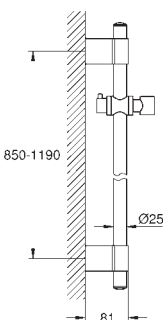

27 136 001

chrome

137.00

Rainshower
Shower rail, 1150 mm

with wall holders made of metal
glide element and swivel holder
adjustable distance between wall shower
holders for adaption to existing drillings
GROHE StarLight chrome finish

SHOWERS