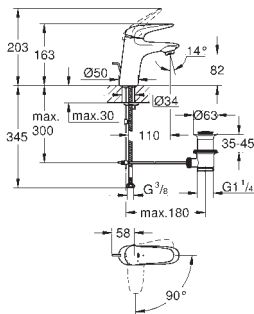

23 709 003 chrome 103.00
23 709 LS3 moon white/chrome 134.00

Eurostyle
Single-lever basin mixer 1/2"
S-Size

single hole installation
solid metal lever

GROHE SilkMove ES 35 mm ceramic cartridge
with energy saving function via cold start
adjustable flow rate limiter
with temperature limiter

GROHE StarLight chrome finish
GROHE EcoJoy mousseur 5.7 l/min
GROHE QuickFix rapid installation system
pop-up waste set 1 1/4"
flexible connection hoses