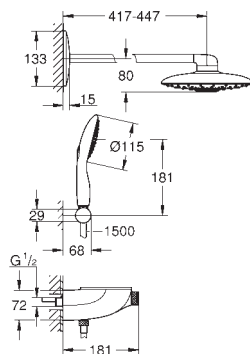

26 443 LS0

moon white

1,360.00

Rainshower System SmartControl Duo 360
Combi shower system with thermostat, exposed/concealed

consisting of:
exposed/concealed SmartControl thermostat
allows change between:
head shower Rainshower Duo 360 with horizontal
450 mm shower arm, spray plate white
GROHE PureRain/GROHE Rain O² spray* and TrioMassage
hand shower Power&Soul 115, spray plate white (27 671 LS0)
hand shower wall holder (27 055)
Silverflex shower hose 1.500 mm (28 364)
minimum flow rate 10 l/min.
GROHE DreamSpray perfect spray pattern
GROHE StarLight chrome finish
GROHE CoolTouch no risk of scalding
GROHE TurboStat compact cartridge
with wax thermoelement
GROHE EcoJoy technology for less water and perfect flow
GROHE SafeStop at 38°C
GROHE SafeStop Plus optional temperature limiter at 43°C included
GROHE SmartControl push for ON-OFF, turn for
volume adjustment from EcoJoy to full flow
GROHE EasyReach shower tray
SpeedClean anti-lime system
Inner WaterGuide for a longer life
Twistfree to prevent hose from twisting
requires rough-in set 26 264 001 and concealed unit
26 449 000 – all to be ordered separately

* to be decided at first installation; factory default
setting: GROHE PureRain