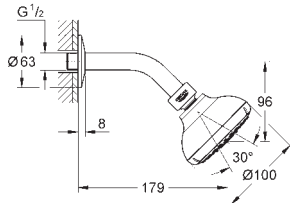

27 870 001 chrome 58.00

Tempesta 100
Head shower set 4 sprays
GROHE Rain O², Rain, Massage, Jet
ball joint ± 15° rotatable
Shower arm with connection thread 1/2" escutcheon
GROHE EcoJoy 9,5 l/min flow limiter
GROHE DreamSpray perfect spray pattern
GROHE StarLight chrome finish
SpeedClean anti-lime system
Inner WaterGuide for a longer life
suitable for instantaneous heater
min. recommended pressure 1.0 bar