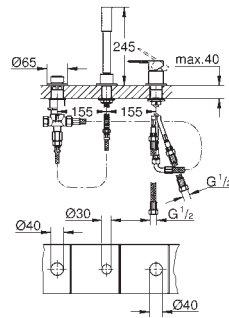

Ref. No. Colour Price netto (€)

19 965 001 chrome 607.00

Lineare
Three-hole single-lever bath combination
Three hole installation
GROHE SilkMove 35 mm ceramic cartridge with temperature limiter
GROHE StarLight chrome finish consisting of:
single lever mixer operating element
diverter bath/shower without spout
hand shower Sena Stick (26 465)
metal shower hose 2000 mm
flexible connection hoses
connection for shower hose protected against backflow for use with (29 037 000) for combination with (28 990 / 28 991)

29 037 000 754.00