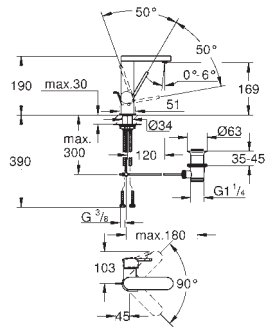

23 871 003 **chrome** **234.00**
23 871 DC3 **supersteel** **316.00**
23 871 AL3 **brushed hard graphite** **361.00**
GROHE Plus
Single-lever basin mixer 1/2"
M-Size
single hole installation
metal lever
GROHE SilkMove 28 mm ceramic cartridge
with temperature limiter
GROHE StarLight chrome finish
GROHE EcoJoy SpeedClean mousseur 5.7 l/min
GROHE AquaGuide adjustable mousseur
rapid installation system
swivel spout with easy docking
swivel area 90°
pop-up waste set 1 1/4"
flexible connection hoses