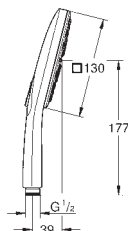

26 551 LS0 **moon white** 67.00

Rainshower SmartActive 130 Cube
Hand shower 3 sprays
spray plate moon white
GROHE Rain including DripStop, Jet including DripStop, ActiveMassage
GROHE DreamSpray perfect spray pattern
GROHE SmartTip showering spray selection via push of a ring
GROHE RainStart - hand shower starts always with Rain spray pattern
GROHE StarLight finish
SpeedClean anti-lime system
Inner WaterGuide for a longer life
universal mounting system, fitting all standard shower hoses
suitable for instantaneous heater
min. recommended pressure 1.0 bar