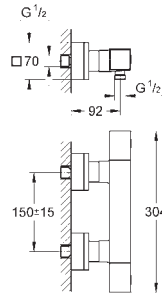

34 488 000 chrome 361.00

Grohtherm Cube
Thermostatic shower mixer 1/2"
wall mounted
GROHE StarLight chrome finish
GROHE SafeStop at 38°C
GROHE SafeStop Plus optional temperature limiter at 43°C included
GROHE TurboStat compact cartridge with wax thermostatic element
integrated mixed water shut off
volume handle with **GROHE EcoButton** (economy button with individually adjustable economy stop)
Carborundum ceramic headpart 1/2", 180°
shower bottom outlet 1/2"
built-in non return valves
dirt strainers
protected against backflow
covered S-unions
min. recommended pressure 1.0 bar
GROHE EcoJoy technology for less water and perfect flow