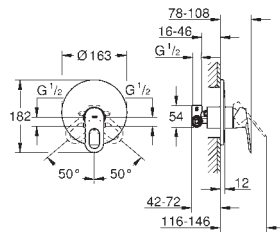

BauLoop
Single-lever shower mixer 1/2"
concealed installation
consisting of:
set for final installation
concealed body (33 964)
metal lever
GROHE Longlife 46 mm ceramic cartridge
GROHE StarLight chrome finish
adjustable flow rate limiter
escutcheon- and shaft-sealing
optional temperature limiter ref. no. 46 308 000