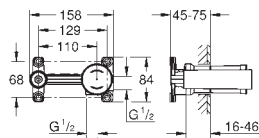

23 571 000

241.00

Single-lever mixer 1/2", universal concealed body

for 2-hole basin mixers

wall installation

without finishing trim set

GROHE SilkMove 35 mm ceramic cartridge

adjustable flow rate limiter

with temperature limiter

spout can be positioned on the right or left

DR-brass

installation device

allows for waterproofing of wall construction surrounding the concealed body

with sealing sleeve