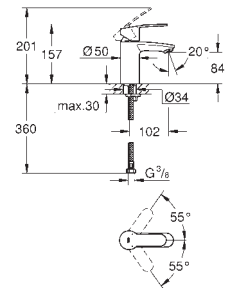

32 468 20E

chrome

122.00

Eurostyle Cosmopolitan
Single-lever basin mixer 1/2"
S-Size

single hole installation
metal lever

GROHE SilkMove 35 mm ceramic cartridge
adjustable flow rate limiter
adjustable minimum flow rate
approx. 2.5 l/min

temperature limiter

GROHE StarLight chrome finish

GROHE EcoJoy SpeedClean mousseur 5.7 l/min

GROHE QuickFix installation system

with centering support

smooth body

flexible connection hoses

min. recommended pressure 1.0 bar

acoustic group I in accordance with DIN 4109