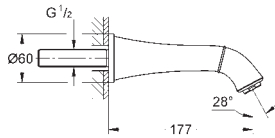

13 341 000 chrome 211.00
13 341 IG0 chrome/gold 274.00

Grandera
Bath spout
wall mounted
GROHE StarLight chrome finish
mousseur
projection 177 mm
min. recommended pressure 1.0 bar