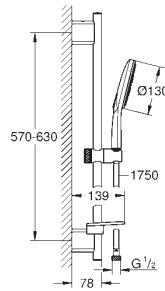

26 547 000

chrome

145.00

26 547 ENO

brushed nickel

*

**Rainshower SmartActive 130
Shower rail set 3 sprays**

consisting of:

hand shower Rainshower SmartActive 130 (26 545)

shower rail 600 mm

with wall holders made of metal

Rotaflex metal shower hose 1750 mm (28 025 000)

GROHE EasyReach tray

GROHE EcoJoy 6.6 l/min flow limiter

GROHE DreamSpray perfect spray pattern

GROHE StarLight chrome finish

GROHE QuickFix Plus adjustable distance between brackets
for adaption to existing drilling holes

GROHE TileFix adjustable depth on upper and lower bracket

SpeedClean anti-lime system

Inner WaterGuide for a longer life

Twistfree to prevent hose from twisting

suitable for instantaneous heater

min. recommended pressure 1.0 bar