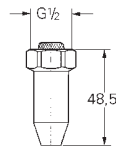

28 988 000

chrome

35.00

Drain down valve

for fitting between shut-off valve and shower acc. to hospital guide rules female thread 1/2" **GROHE StarLight** chrome finish