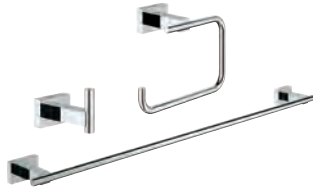

GROHE ESSENTIALS CUBE

Ref. No. Colour Price netto (€)

40 777 001 **chrome** **81.66**

Essentials Cube
Guest bathroom accessories set 3-in-1
material: metal
consisting of:
robe hook (40 511 001)
toilet paper holder (40 507 001)
towel rail, 558 mm (40 509 001)
concealed fastening
GROHE StarLight chrome finish