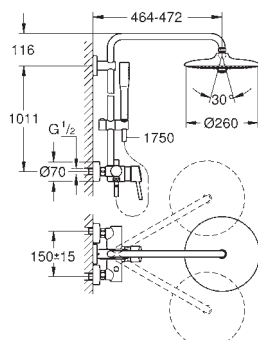

Euphoria Concetto System 260

Shower system with single lever mixer for wall mounting

consisting of:

horizontal swivable 450 mm shower arm

exposed single-lever shower mixer with diverter

allows change between:

head shower Euphoria 260 (26 457)

3 spray patterns:

Rain, SmartRain, Jet

with ball joint

rotation angle $\pm 15^\circ$

hand shower Euphoria Cosmopolitan Stick (27 400 000)

spray pattern: Rain

adjustable in height with gliding element

Silverflex shower hose 1750 mm (28 388 000)

GROHE EcoJoy 9,5 l/min flow limiter

GROHE SilkMove 46 mm ceramic cartridge

GROHE DreamSpray perfect spray pattern

GROHE StarLight chrome finish

SpeedClean anti-lime system

Inner WaterGuide for a longer life

Twistfree to prevent hose from twisting

suitable for instantaneous heaters

from 18 kW/h

minimum flow rate 7 l/min.

min. recommended pressure 1.0 bar