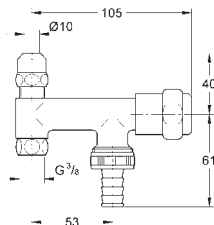

41 030 000 chrome 42.00

Original WAS valve „Eckfix“ 3/8"
Installation on service valve
Axis dimension 60 mm
grease chamber headpart 3/8" for closable hose connection
non-return valve type EB
protected against backflow
GROHE StarLight chrome finish
for combination with pipe ventilating valve type HB 41 239 000