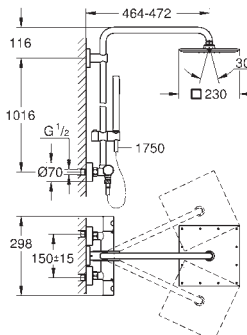

Euphoria System 230

Shower system with thermostat for wall mounting

consisting of:

horizontal swivable 450 mm shower arm

exposed thermostat with

Aquadimmer function

allows change between:

head shower Allure 230 (27 479 000)

material: metal

spray pattern: Rain

with ball joint

rotation angle $\pm 15^\circ$

hand shower Euphoria Cube Stick (27 698 000)

adjustable in height with gliding element (12 140 000)

Silverflex shower hose 1750 mm (28 388 000)

GROHE TurboStat compact cartridge

with wax thermoelement

GROHE SafeStop at 38°C

GROHE SafeStop Plus optional temperature limiter at 43°C included

GROHE DreamSpray perfect spray pattern

GROHE StarLight chrome finish

SpeedClean anti-lime system

Inner WaterGuide for a longer life

Twistfree to prevent hose from twisting

GROHE MetalGrip ergonomically shaped metal handles

suitable for instantaneous heaters

from 18 kW/h

minimum flow rate 7 l/min.

optional upgrade: **GROHE EasyReach** tray (26 362)