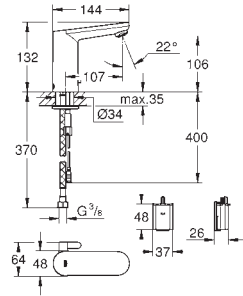

GROHE EUROSMART COSMOPOLITAN E

Ref. No.

Colour

Price netto (€)

36 327 001

chrome

367.00

**Eurosmart Cosmopolitan E
Infra-red electronic basin mixer 1/2" with mixing device
and adjustable temperature limiter**

with infrared sensor for bi-directional communication for monitoring, configuration and service purpose

6 V lithium battery, type CR-P2

battery lifetime: approx. 7 years (150 actuations a day)

GROHE EcoJoy mousseur 5.7 l/min

flexible connection hoses

non-return valve

dirt strainers

with integrated solenoid valve

external battery

rapid installation system

multistage battery status display

7 pre-set programs:

auto flush

thermal disinfection

cleaning mode

additional functions and precise settings

by remote control 36 407

CE approved

acoustic group I in accordance with DIN 4109

type of protection faucet IP 59K

min. recommended pressure 1.0 bar

36 331 001

chrome

326.00

ditto, with pop-up waste set 1 1/4"

36 422 000

chrome

413.00