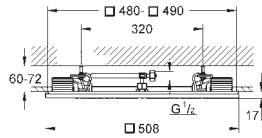

GROHE F-DIGITAL DELUXE

Ref. No. Colour Price netto (€)

27 865 000 chrome 3,990.00

Rainshower F-Series 20"
Ceiling shower with light, 1 spray

Rain
508 x 508 x 59 mm
material: metal
full spectrum LED: soft light with changing rainbow colours
individually adjustable: permanent lighting with colour selection
power supply for light 12 V DC
CE approved

GROHE DreamSpray perfect spray pattern

GROHE StarLight chrome finish

SpeedClean anti-lime system

suitable for instantaneous heater

requires rough-in set (29 069 000), F-digital Deluxe base unit box (36 397 000), Bluetooth unit (36 371 000) and various cable connections – all to be ordered separately due to installation situation.

this product contains built-in LED lamps, which cannot be changed: energy efficiency class: A+

For detailed planning and product information please contact your local GROHE Customer Service.

29 069 000 120.00

Rainshower F-Series
Cable connection

for ceiling shower with light (27 865 000)

consisting of:

2 cable extensions (5 m each)