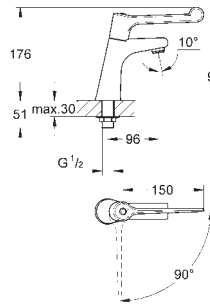

GROHE HOSPITA

Ref. No.

Colour

Price netto (€)

30 978 000

chrome

139.00

Hospita
Sink pillar tap, 1/2"
red/blue markers
GROHE StarLight chrome finish