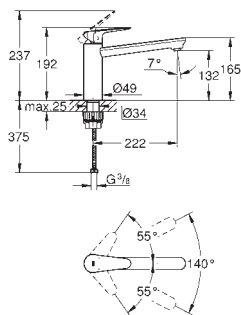

Ref. No.

Colour

Price netto (€)

31 715 000

chrome

81.00

BauCurve
Single-lever sink mixer 1/2"
medium spout

single hole installation

GROHE StarLight chrome finish

GROHE Longlife 35 mm ceramic cartridge

GROHE Zero separated inner water ways - lead and nickel free

swivel tubular spout

swivel area 140°

mousseur with coin slot for tool free replacement

flexible connection hoses

GROHE QuickFix Plus ultra fast and simple installation - no tools needed

min. recommended pressure 1.0 bar