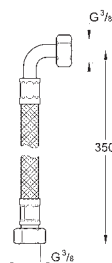

42 886 000

23.00

Battery
6 V lithium battery, type CR-P2

45 704 000

chrome

15.50

Flexible connection hose
 300 mm
 3/8" x 3/8"

GROHE EUROSMART COSMOPOLITAN T