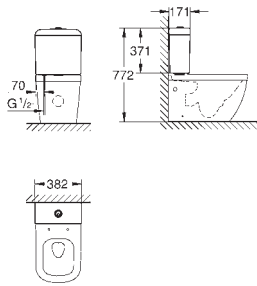

GROHE EURO CERAMIC

Ref. No. Colour Price netto (€)

39 332 000 **alpine white** **133.00**
Euro Ceramic
Exposed flushing cistern
bottom inlet
inlet and outlet concealed
including flushing set with dual flush
including fixation set
sanitary ware
18 pieces per pallet