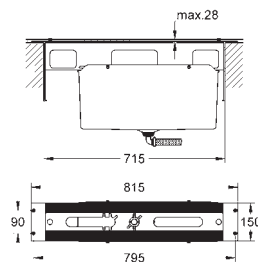

4/5-hole bath combination (optional) baseframe for installation under tiled surround
consisting of:
base frame
drainage box with integrated outlet for splash water
caps to cover screw fixations always come in chrome color

45 388 000 122.00
Supporting legs for baseframe