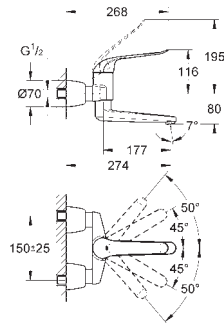

Euroeco Special
Single-lever basin mixer 1/2"
wall mounted
GROHE StarLight chrome finish
GROHE SilkMove 46 mm ceramic cartridge
GROHE EcoJoy technology for less water and perfect flow
adjustable flow rate limiter
adjustable temperature limiter
adjustable minimum flow rate
approx. 2.5 l/min
laminar flow straightener 9 l/min
cast swivel spout, lockable
projection 274 mm
metal lever
lever length 170 mm
with lockable S-unions

32 772 000 chrome 245.00