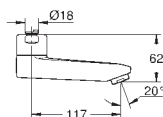

Cast swivel spout
length 115 mm
GROHE StarLight chrome finish

SPECIAL FITTINGS