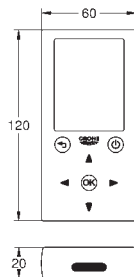

36 407 001 **360.00**

Remote control
for all GROHE one eye infra-red products as of 06/2015 and GROHE Blue Home until 12/2018

monitoring
consumption and usage data
thermal disinfection cycles (infrared faucets)
auto flush cycles (infrared faucets)
cleaning mode cycles (GROHE Blue Home)
filter and CO₂ capacity (GROHE Blue Home)
configuration
cleaning mode on/off
thermal disinfection (infrared faucets)
detection range
shut off delay (infrared faucets)
auto flush (infrared faucets)
filter capacity (GROHE Blue Home)
service
send and save profile
reset to factory or user settings
filter capacity (GROHE Blue Home)
demo mode
error codes (GROHE Blue Home)

3 x 1.5 V AAA DC battery supply