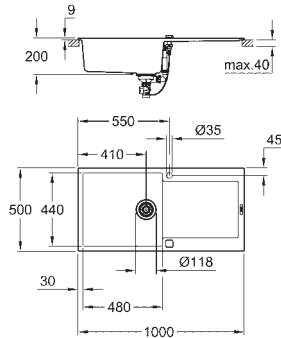

GROHE COMPOSITE SINKS

Ref. No.

Colour

Price netto (€)

31 645 AT0
31 645 AP0

granite gray
granite black

274.17
274.17

K500

Composite sink with drainer

model: K500 60-C 100/50 1.0 rev
mounting type: standard built-in
material: quartz composite

GROHE Whisper

min. cabinet size: 600 mm
dimensions: 1000 x 500 mm
1 bowl: 480 x 440 x 200 mm
outer radius: R6, inner bowl radius: R12

GROHE QuickFix installation system

sink mountable left or right
cut-out: 980 x 480 mm
drainer: automatic waste fitting
accessories included: automatic waste fitting,
waste kit, basket strainer waste, mounting set
amount of fasteners included (top mount): 12