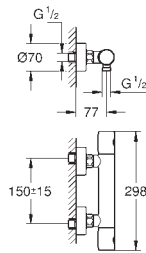

shower bottom outlet 1/2"

built-in non return valves

dirt strainers

protected against backflow

S-unions

metal escutcheon

GROHE EcoJoy technology for less water and perfect flow

34 766 000