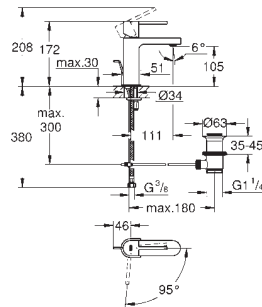

GROHE SILKMOVE ES

Ref. No.

Colour

Price netto (€)

23 790 001

chrome

187.00

Lineare
Single-lever basin mixer 1/2"
XS-Size
single hole installation
metal lever
GROHE SilkMove ES 28 mm ceramic cartridge
with energy saving function via cold start
with temperature limiter
GROHE StarLight chrome finish
GROHE EcoJoy SpeedClean mousseur 5.7 l/min
GROHE QuickFix Plus installation system
pop-up waste set 1 1/4"
flexible connection hoses