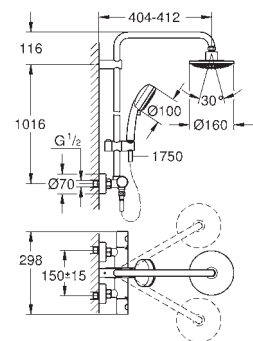

Tempesta Cosmopolitan 160

Shower system with thermostat for wall mounting

consisting of:

horizontal swivable 390 mm shower arm

exposed thermostat with

Aquadimmer function

allows change between:

head shower 1 spray (28 232 000)

Rain

with ball joint

rotation angle $\pm 15^\circ$

hand shower Tempesta Cosmopolitan 100 (27 571 001)

2 spray patterns:

Rain, Jet

adjustable in height with gliding element

Silverflex shower hose 1750 mm (28 388 000)

GROHE TurboStat compact cartridge

with wax thermoelement

GROHE SafeStop at 38°C

GROHE SafeStop Plus optional temperature limiter at 43°C included

GROHE DreamSpray perfect spray pattern

GROHE StarLight chrome finish

SpeedClean anti-lime system

Inner WaterGuide for a longer life

Twistfree to prevent hose from twisting

suitable for instantaneous heaters

from 18 kW/h

minimum flow rate 7 l/min.

optional upgrade: **GROHE EasyReach** tray (26 362)