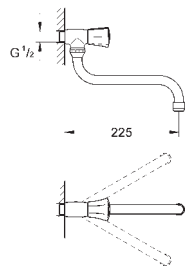

30 484 001 chrome 54.00

Costa L
Bibtap 1/2"
wall mounted
metal handle
heat-insulated
marking: blue
GROHE StarLight finish
mousseur
Longlife-headparts
swivel tubular spout
swivel area 360°
projection 200 mm