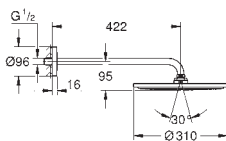

Rainshower 310 Head shower set 422 mm, 1 spray

consisting of:
Rainshower Cosmopolitan 310 head shower (27 477 000)
1 spray:
Rain
shower arm Rainshower 422 mm (26 146 000)
GROHE DreamSpray perfect spray pattern
GROHE StarLight chrome finish
SpeedClean anti-lime system
DropStop no afterdripping from the horizontal
shower head after closing the valve
suitable for instantaneous heater
min. recommended pressure 1.0 bar

26 066 000	chrome	522.00
26 066 DC0	supersteel	650.00
26 066 BE0	polished nickel	745.00
26 066 EN0	brushed nickel	807.00
26 066 GL0	cool sunrise	760.00
26 066 GN0	brushed cool sunrise	785.00
26 066 DA0	warm sunset	760.00
26 066 DL0	brushed warm sunset	807.00
26 066 A00	hard graphite	760.00
26 066 AL0	brushed hard graphite	815.00