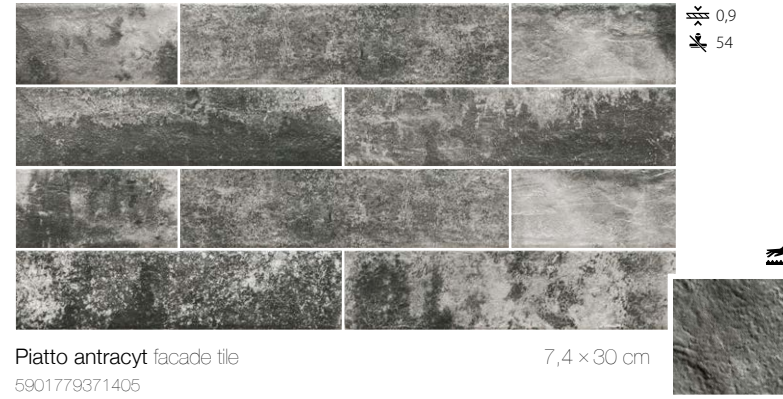

Piatto antracyt facade tile 7,4 x 30 cm
5901779371405