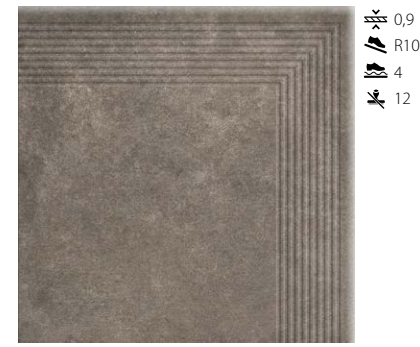

Cottage curry
corner step tread tile
30 x 30 cm
5901779372570

Cottage curry
V-shape step tread
30 x 32/5 cm
5901779370699

Cottage pepper
universal tile
30 x 30 cm
5901779372440

Cottage pepper
step tread tile
30 x 30 cm
5901779371276