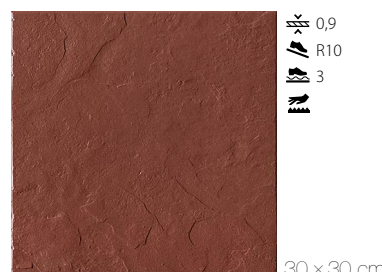

Burgundy universal rustic tile 30 x 30 cm
5903263445432