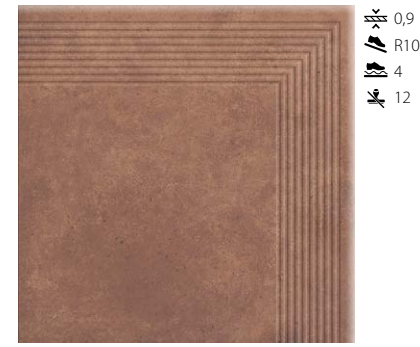

Cottage masala
corner step tread tile
30 x 30 cm
5901779372662

Cottage masala
V-shape step tread
30 x 32/5 cm
5901779370668

Cottage chili
universal tile
30 x 30 cm
5901779372457

Cottage chili
step tread tile
30 x 30 cm
5901779371214