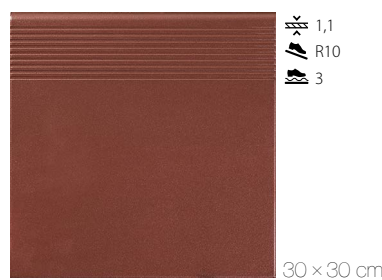

Burgundy step tread tile 30 x 30 cm
5903263445623