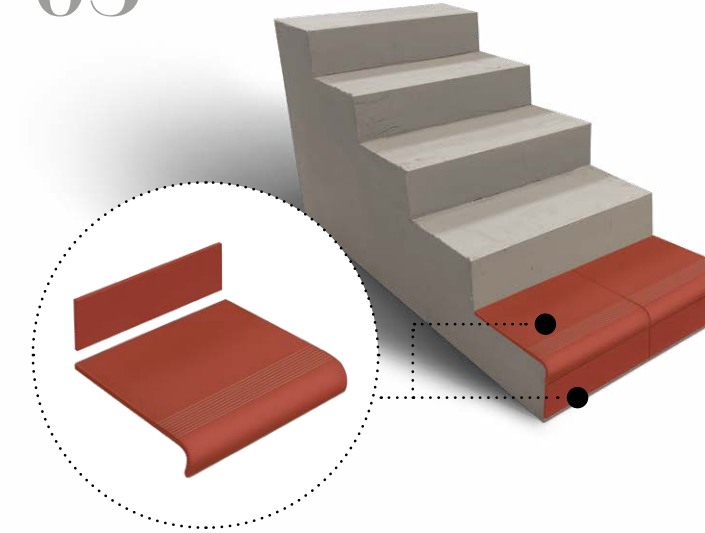

SIMPLIFIED INSTRUCTIONS

Before starting to install curved step treads, it is important to prepare the appropriate substrate, backing and insulation layers. During the installation of our products use selected and high performance materials. Flexible adhesives for frost resistant tiles, flexible sealants for expansion joints and flexible grouts should be used. This applies particularly to outdoor installation of the tiles.

Following the installation instructions and material-related guidelines guarantees many years of trouble-free use. It is possible to use our products on stairs or roofed/open-air terraces, where surfaces are exposed to precipitation, temperature fluctuations and mechanical stress.

When installed properly, our tiles guarantee safe usage on both stairs and terraces.

03

Cut and fitted elements

Prepare the riser (cut properly from the base tile). For the step tread bend (at the edge of the step), use durable elastic material of equal thickness (2–5 mm). See Figure 4.

04