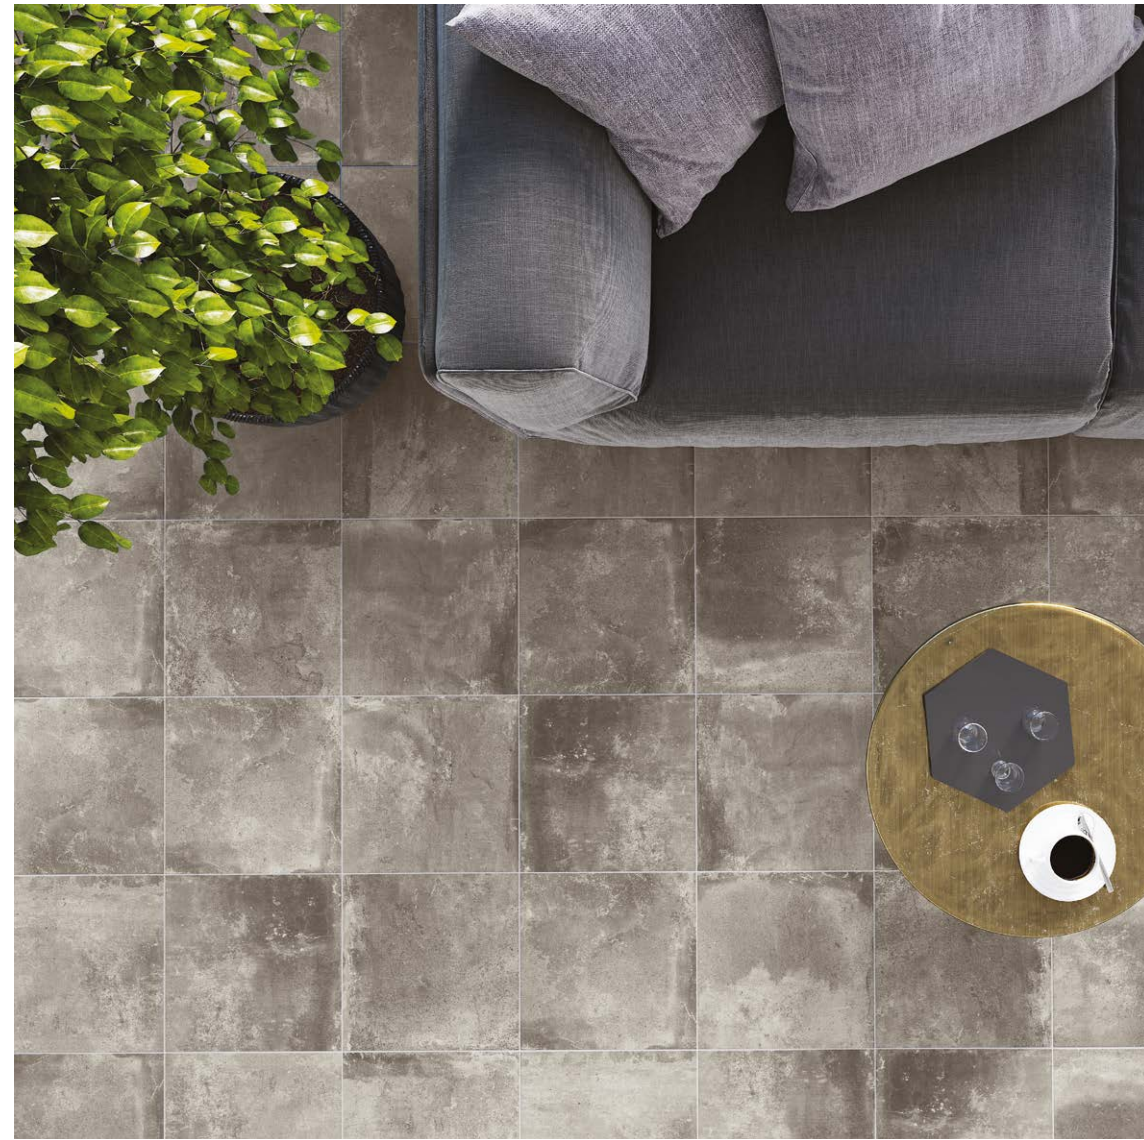

FLOOR
PIATTO ANTRACYT 30x30