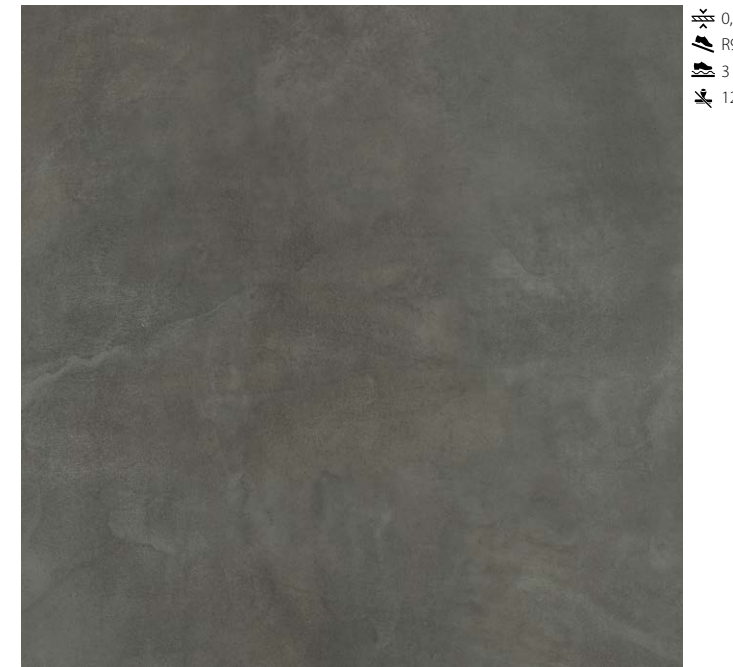

Macro grafit universal tile
5902510808426

60 x 60 cm

Packaging

Dimensions [cm]	7,4x30x0,9	60x60x0,85
Pieces in the box	22	5
m² in the box	0,48	1,44
Box weight [kg]	9,6	28,08

- tile thickness - non-slip qualities - abrasion class - number of graphic patterns - textured surface