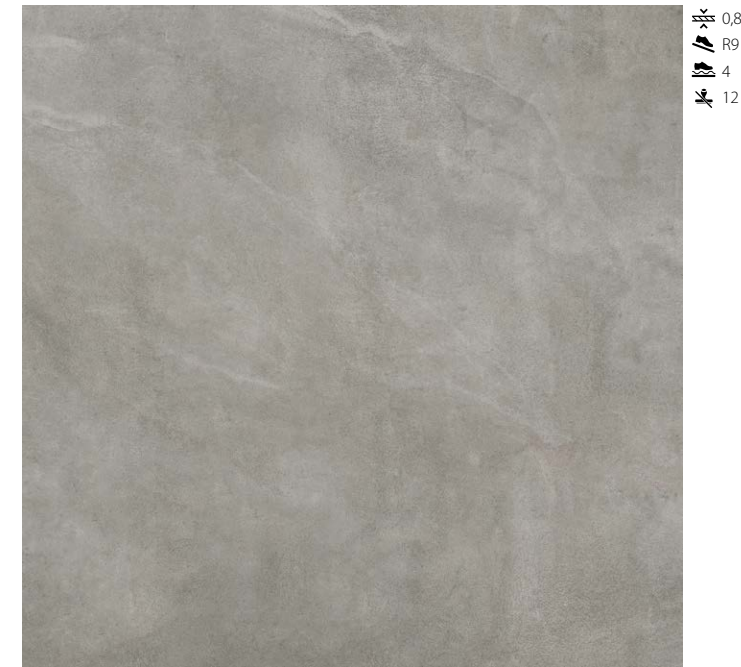

Macro grys universal tile
5902510808402

60 x 60 cm