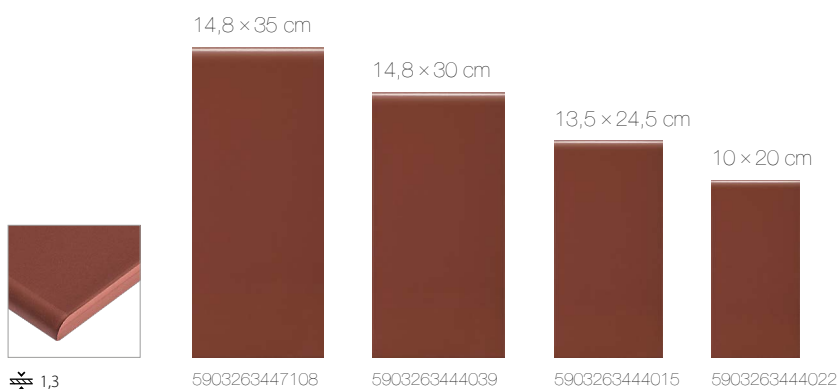

Burgundy window sill tile 1,3

14,8 x 35 cm
5903263447108

Packaging

Dimensions [cm]	6,5x24,5x0,65	6,5x24,5x0,65 (rustic)	30x30x0,9	30x30x1,1	14,8x30x1,1	30x30x1,1 (step tread)	30x32/5x1,1	14,8x35x1,3	14,8x30x1,3	13,5x24,5x1,3	10x20x1,3
Pieces in the box	32	32	8	8	16	8	4	11	11	20	25
m² in the box	0,5	0,5	0,72	0,72	0,71	-	-	-	-	-	-
Box weight [kg]	7,5	6,8	14,2	17,6	17,9	17,6	12	16,5	15,3	20,7	15,7

☞ - tile thickness ☞ R10 - non-slip qualities ☞ - abrasion class ☞ - textured surface