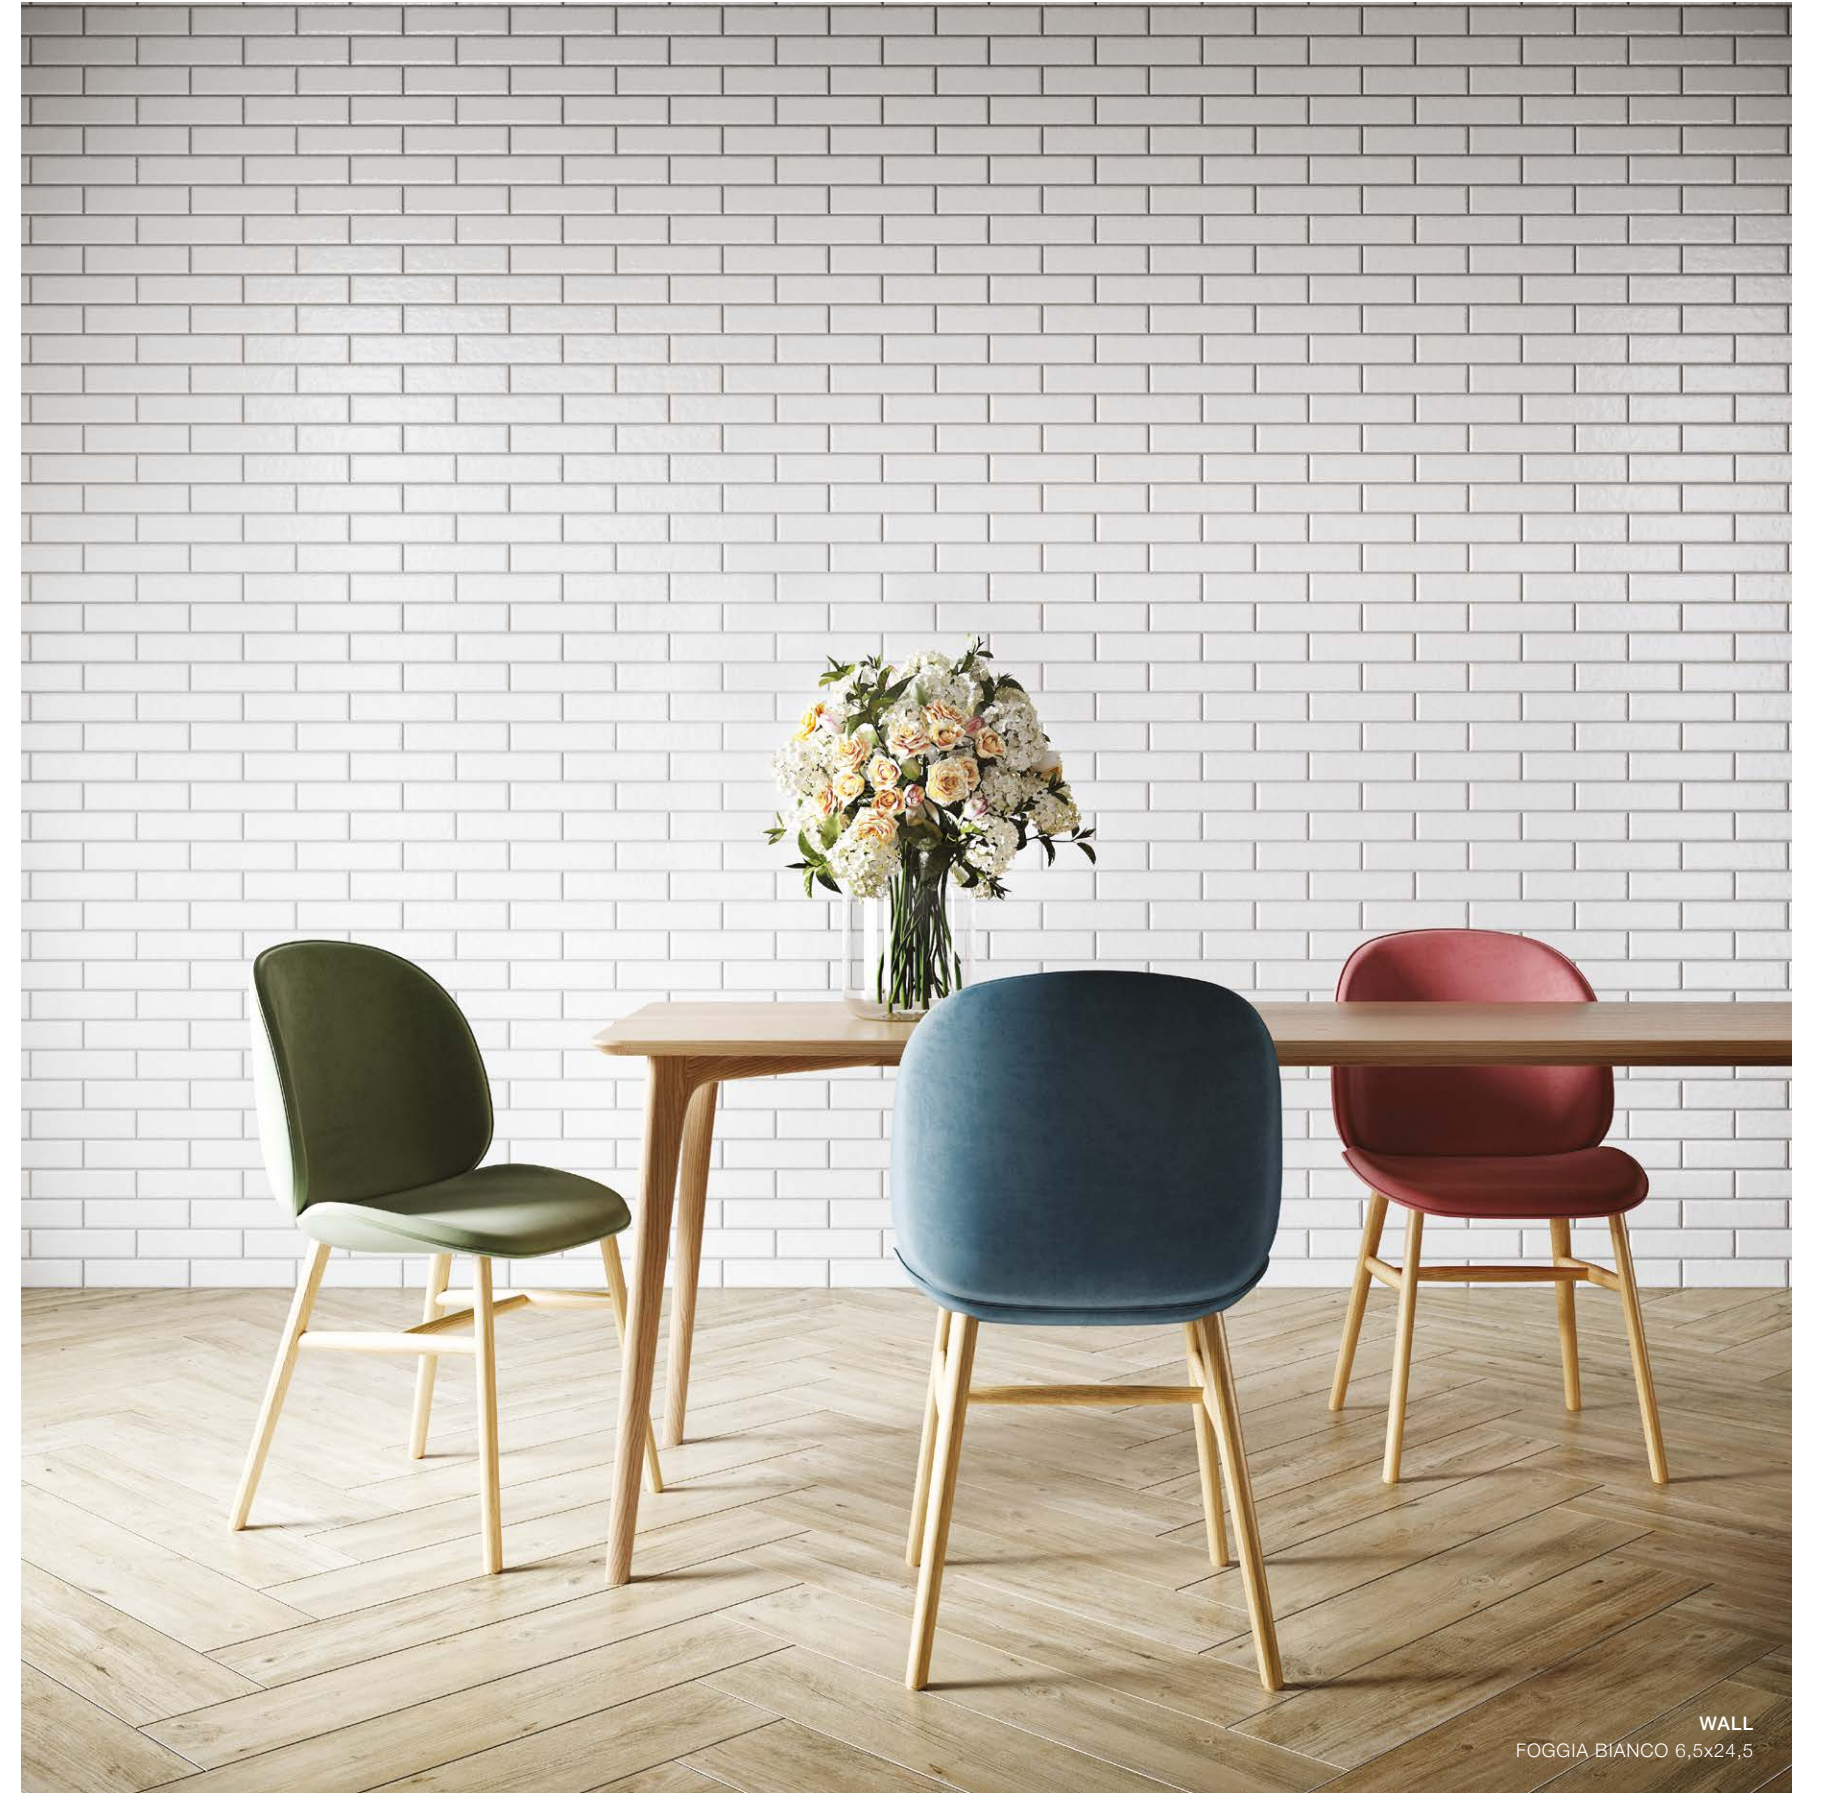

WALL
FOGGIA BIANCO 6,5x24,5