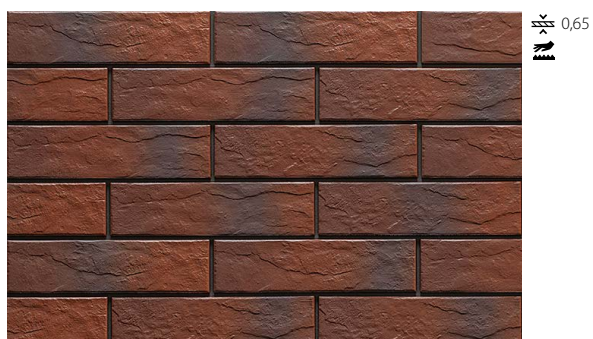

Burgundy rustic shaded facade tile 6,5 x 24,5 cm
5903263449584