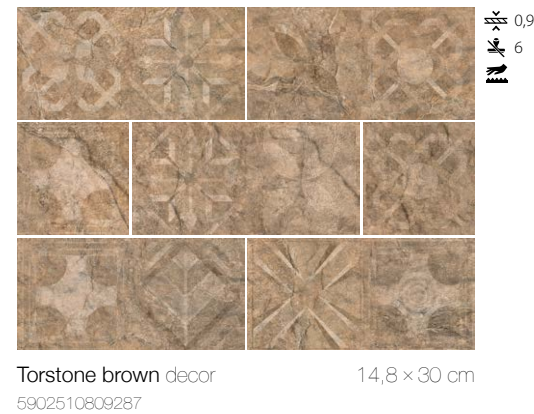

Torstone brown decor 14,8 x 30 cm
5902510809287

Packaging

Dimensions [cm]	14,8x30x0,9
Pieces in the box	12
m² in the box	0,53
Box weight [kg]	8,9

✂ - tile thickness   ✂₄₀ - number of graphic patterns   ✂ - textured surface