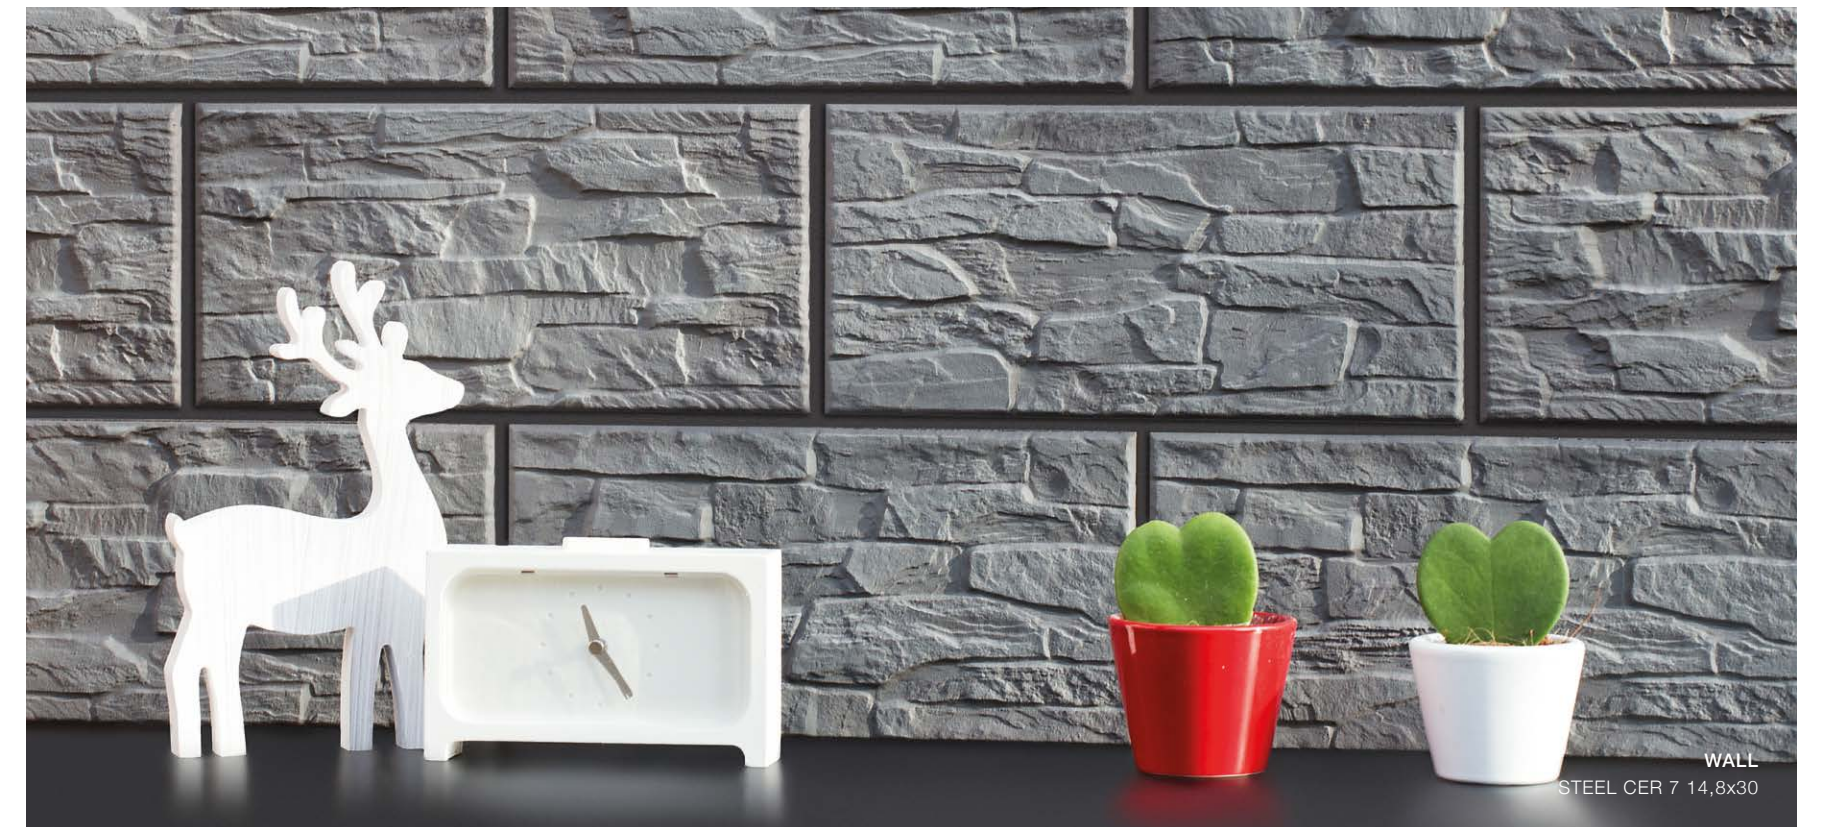

WALL
DARK GOBI CER 5 14,8x30

STEEL CER 7

14,8 x 30

Packaging

Dimensions [cm]	14,8x30x0,9
Pieces in the box	12
m ² in the box	0,53
Box weight [kg]	9,54

Steel CER 7 facade stone 14,8 x 30 cm
5903263447290

WALL
STEEL CER 7 14,8x30