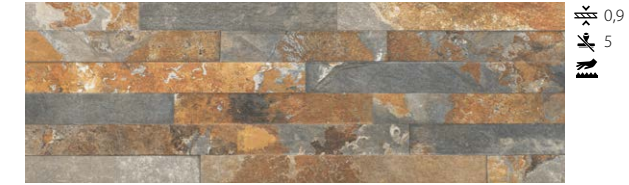

Kallio rust facade stone
5901779373720 15 x 45 cm