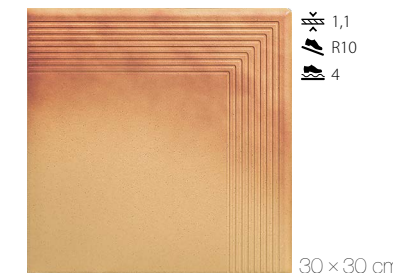

Autumn Leaf floor tile 30 x 30 cm
5903263445296

Autumn Leaf 14,8 x 30 cm tile
5903263446606

Autumn Leaf V-shape step tread 30 x 32/5 cm
5901779370538

Autumn Leaf step tread tile 30 x 30 cm
5903263445654

Autumn Leaf corner step tread tile 30 x 30 cm
5903263445852