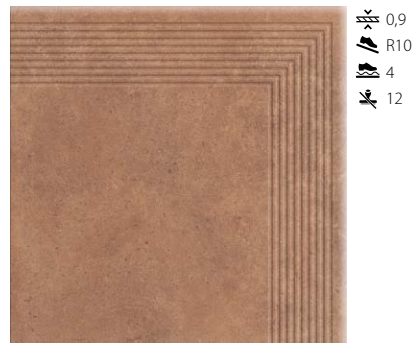

Cottage cardamom
corner step tread tile
30 x 30 cm
5901779372402

Cottage cardamom
V-shape step tread
30 x 32/5 cm
5901779370705

Cottage curry
universal tile
30 x 30 cm
5901779372464

Cottage curry
step tread tile
30 x 30 cm
5901779371238