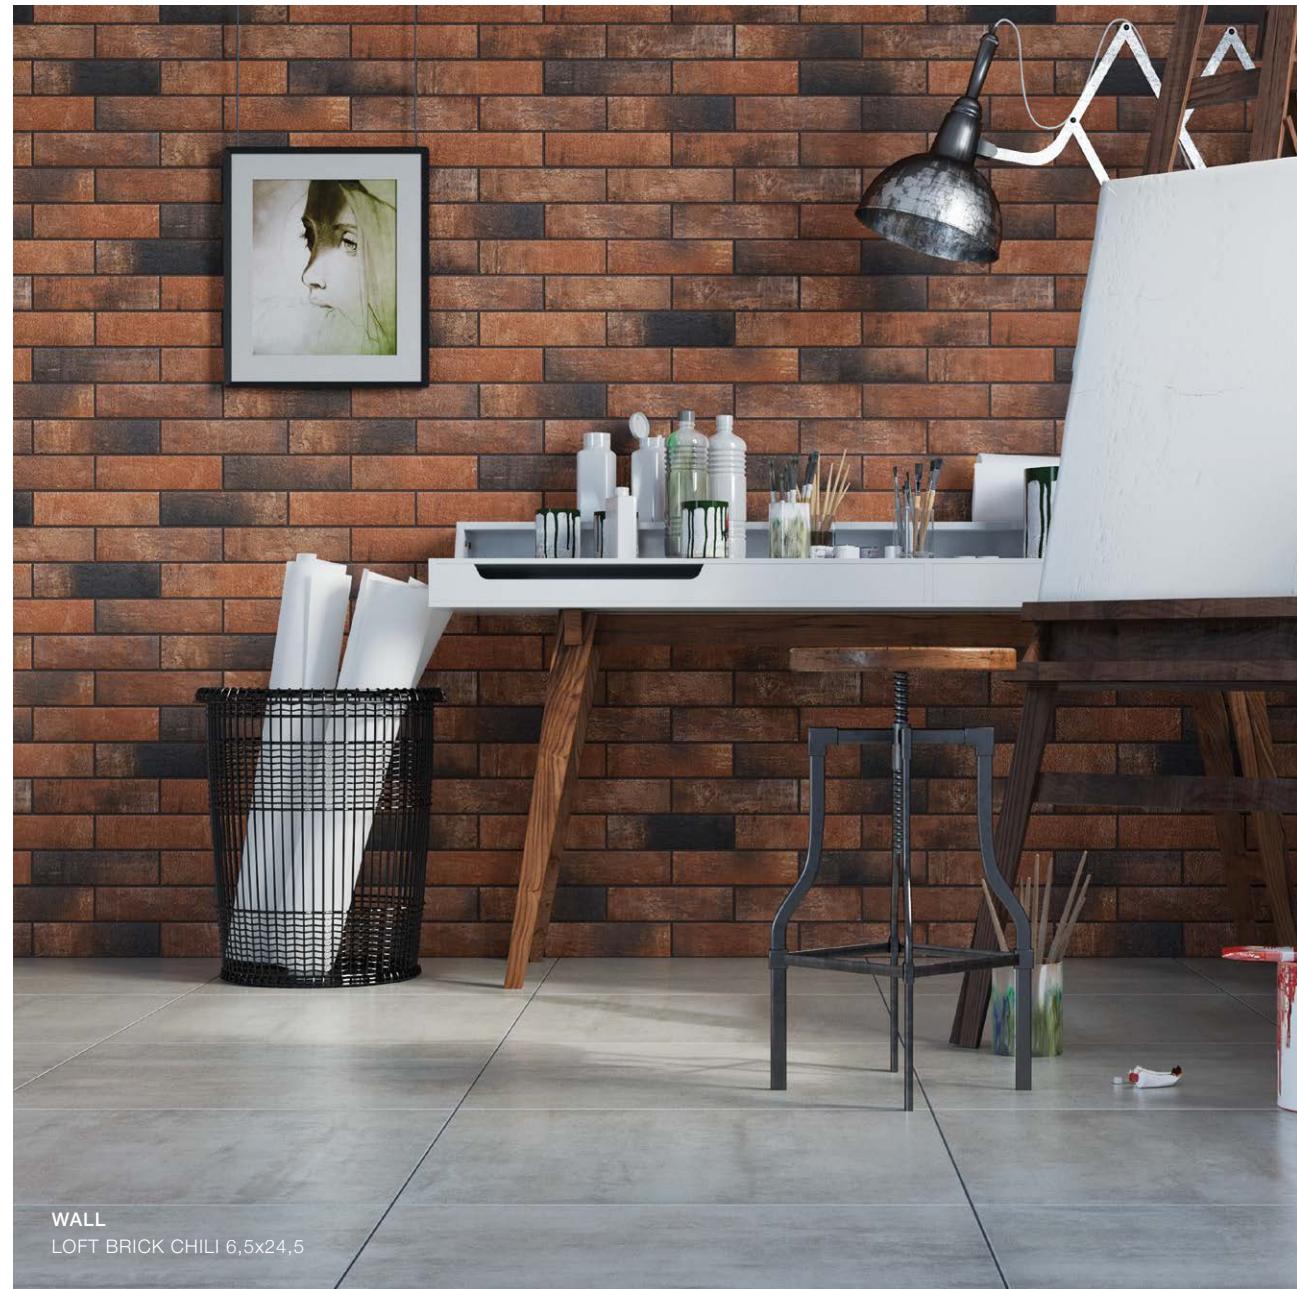

WALL
LOFT BRICK CHILI 6,5x24,5