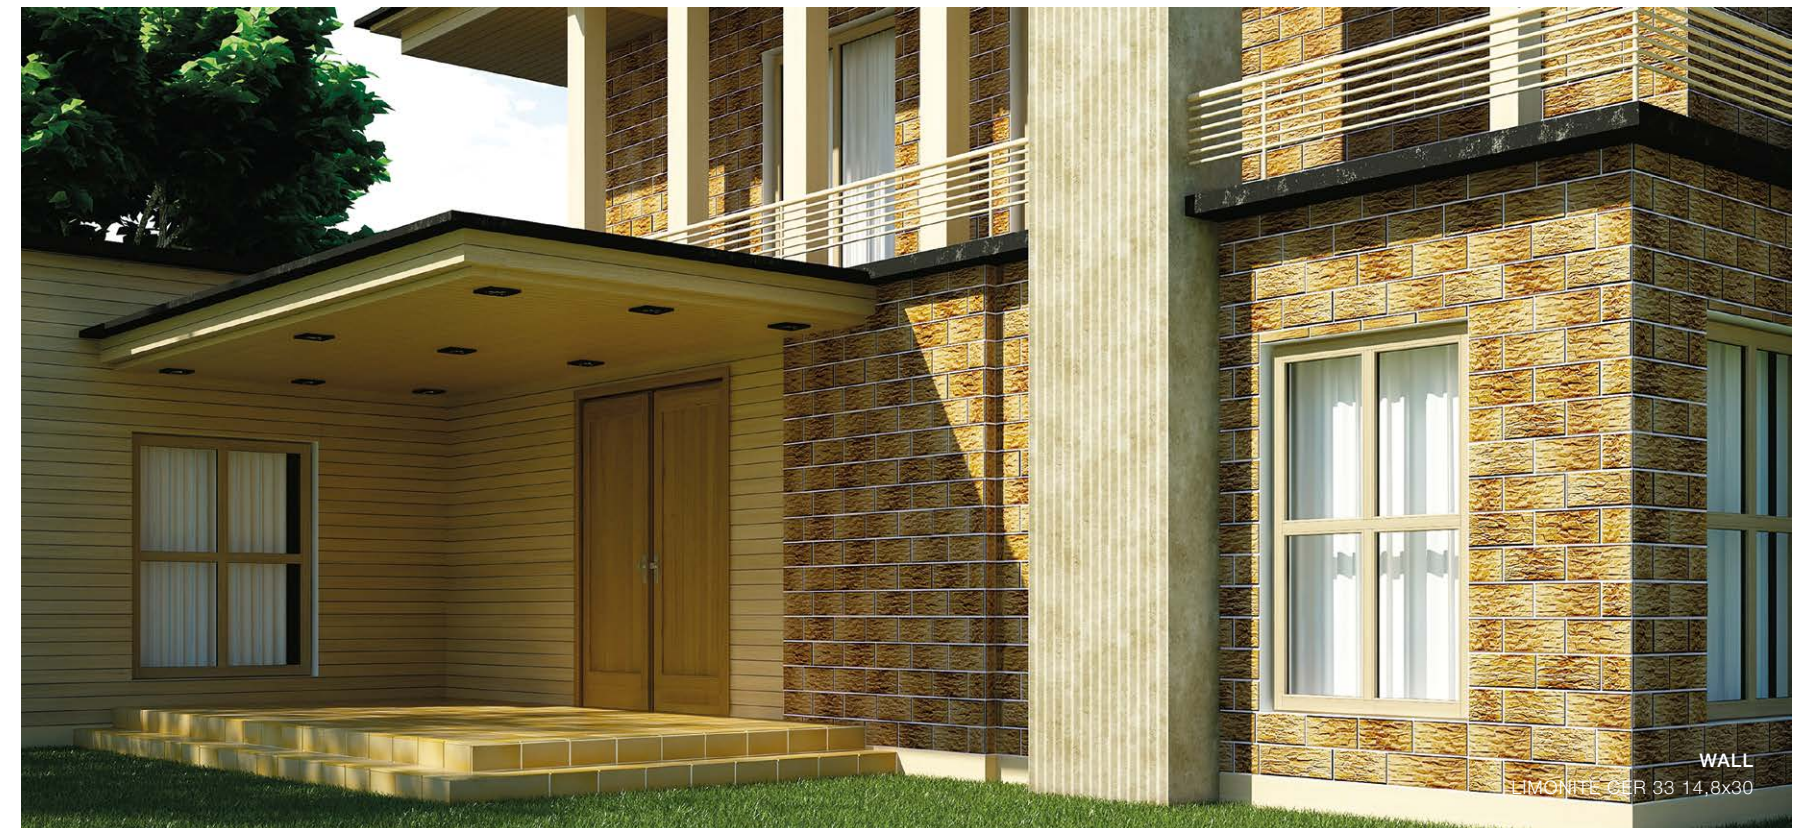

WALL
LIMONITE CER 33 14,8x30