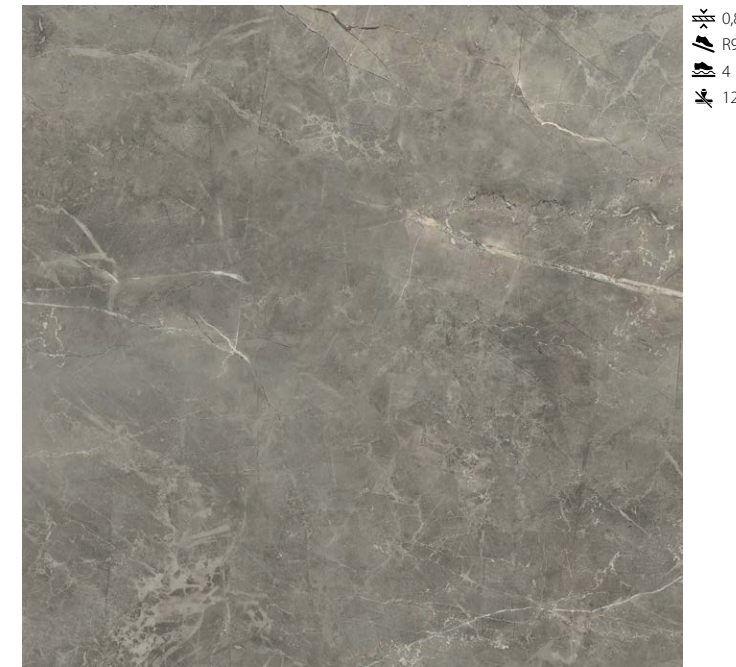

Rapid grys universal tile
5902510808464

60 x 60 cm