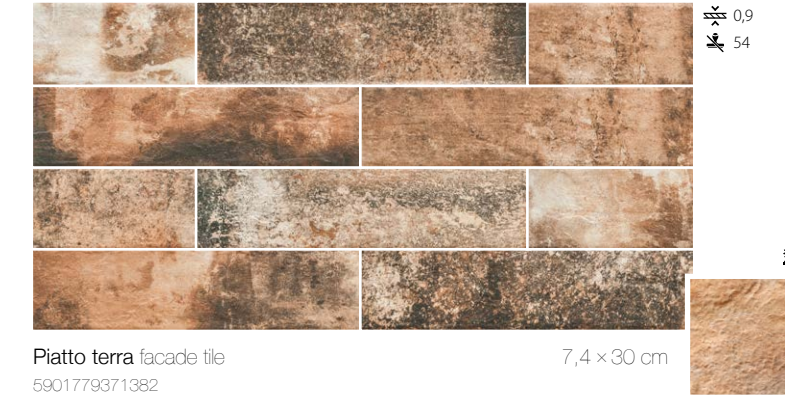

Piatto terra facade tile 7,4 x 30 cm
5901779371382