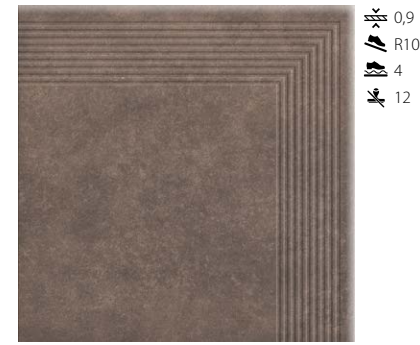

Cottage salt
corner step tread tile
30 x 30 cm
5901779372822

Cottage salt
V-shape step tread
30 x 32/5 cm
5901779370651

Cottage cardamom
universal tile
30 x 30 cm
5901779372471

Cottage cardamom
step tread tile
30 x 30 cm
5901779371191