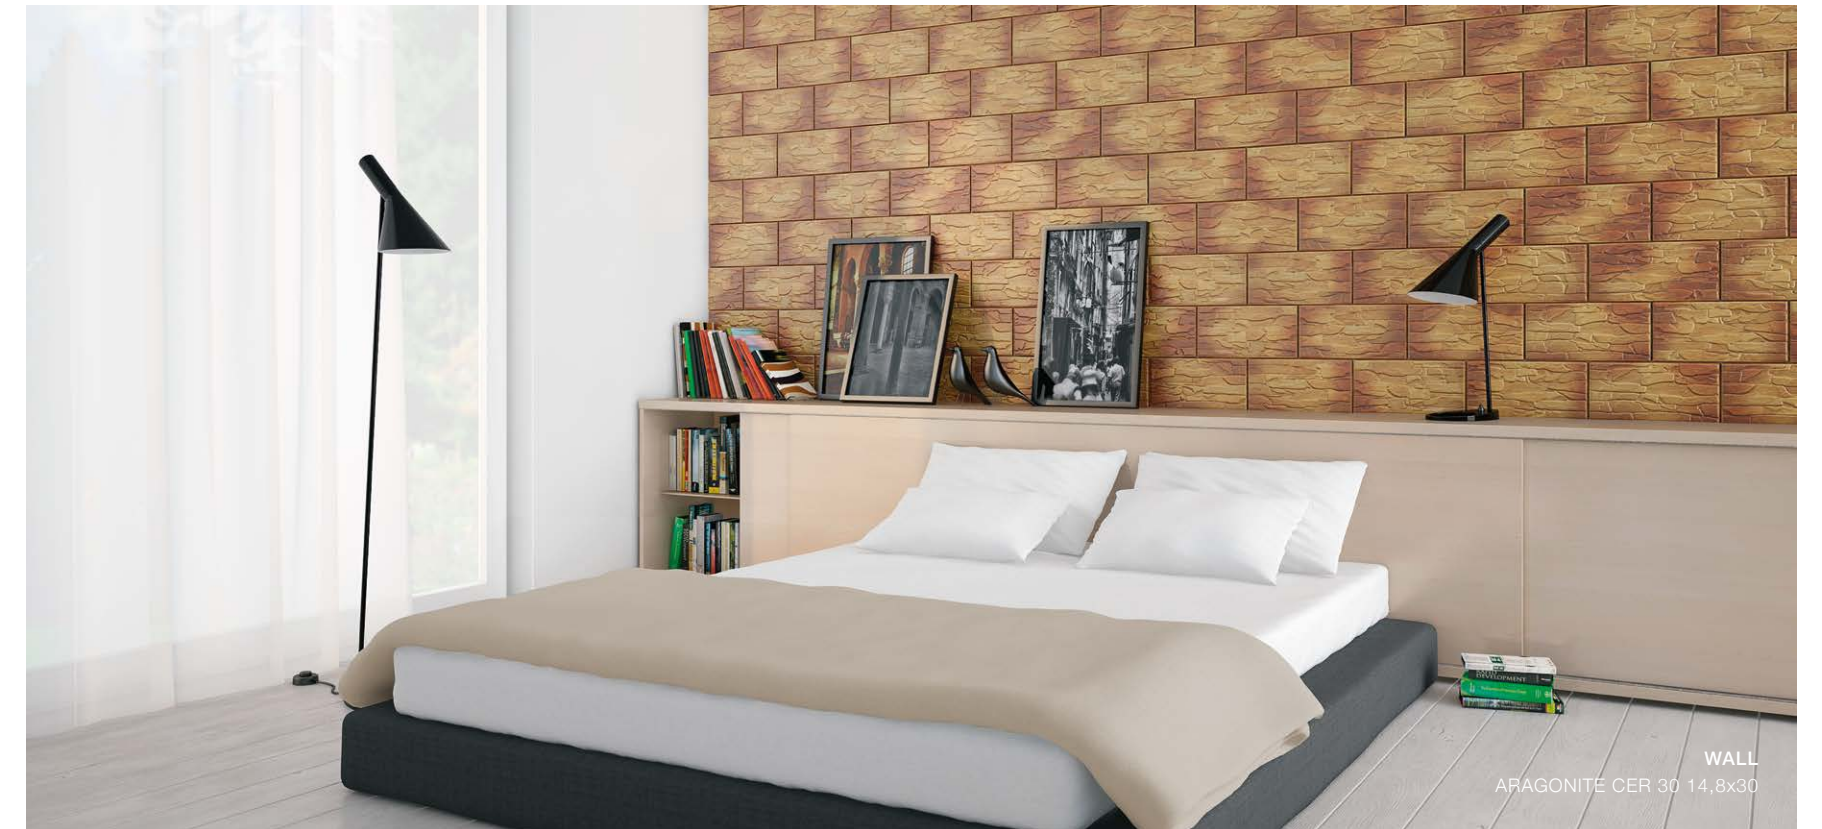

WALL
TOURMALINE CER 29 14,8x30

ARAGONITE CER 30

14,8 x 30

Packaging

Dimensions [cm]	14,8x30x0,9
Pieces in the box	12
m ² in the box	0,53
Box weight [kg]	9,54

Aragonite CER 30 facade stone 14,8 x 30 cm
5903263447436