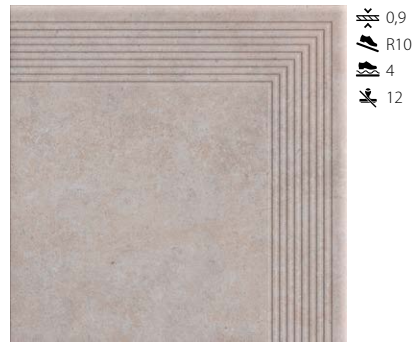

Cottage chili
corner step tread tile
30 x 30 cm
5901779372556

Cottage chili
V-shape step tread
30 x 32/5 cm
5901779370682

Cottage salt
universal tile
30 x 30 cm
5901779372426

Cottage salt
step tread tile
30 x 30 cm
5901779371290