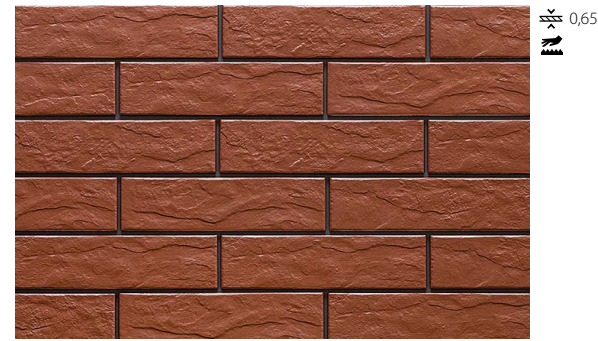

Rott rustic facade tile 6,5 x 24,5 cm
5903263449522