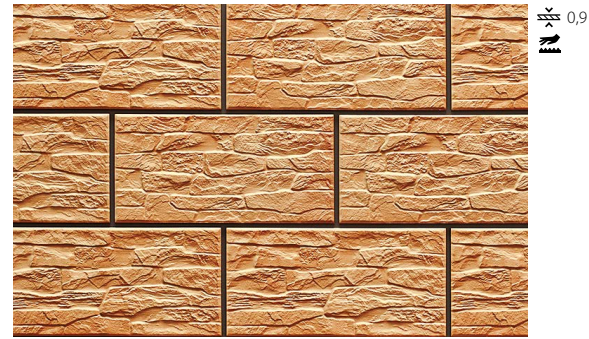

JASPER CER 32

14,8 x 30

Packaging

Dimensions [cm]	14,8x30x0,9
Pieces in the box	12
m² in the box	0,53
Box weight [kg]	9,54

Jasper CER 32 facade stone 14,8 x 30 cm
5903263447450