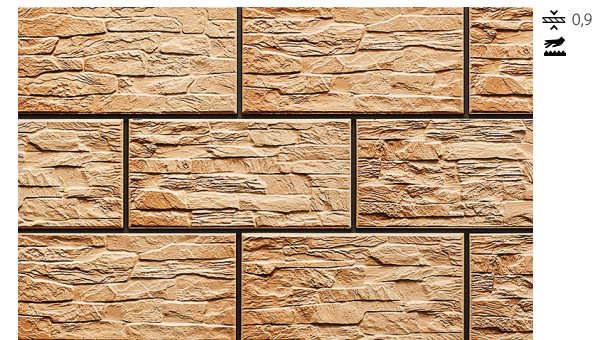

TOPAZ CER 31

14,8 x 30

Packaging

Dimensions [cm]	14,8x30x0,9
Pieces in the box	12
m² in the box	0,53
Box weight [kg]	9,54

Topaz CER 31 facade stone 14,8 x 30 cm
5903263447443