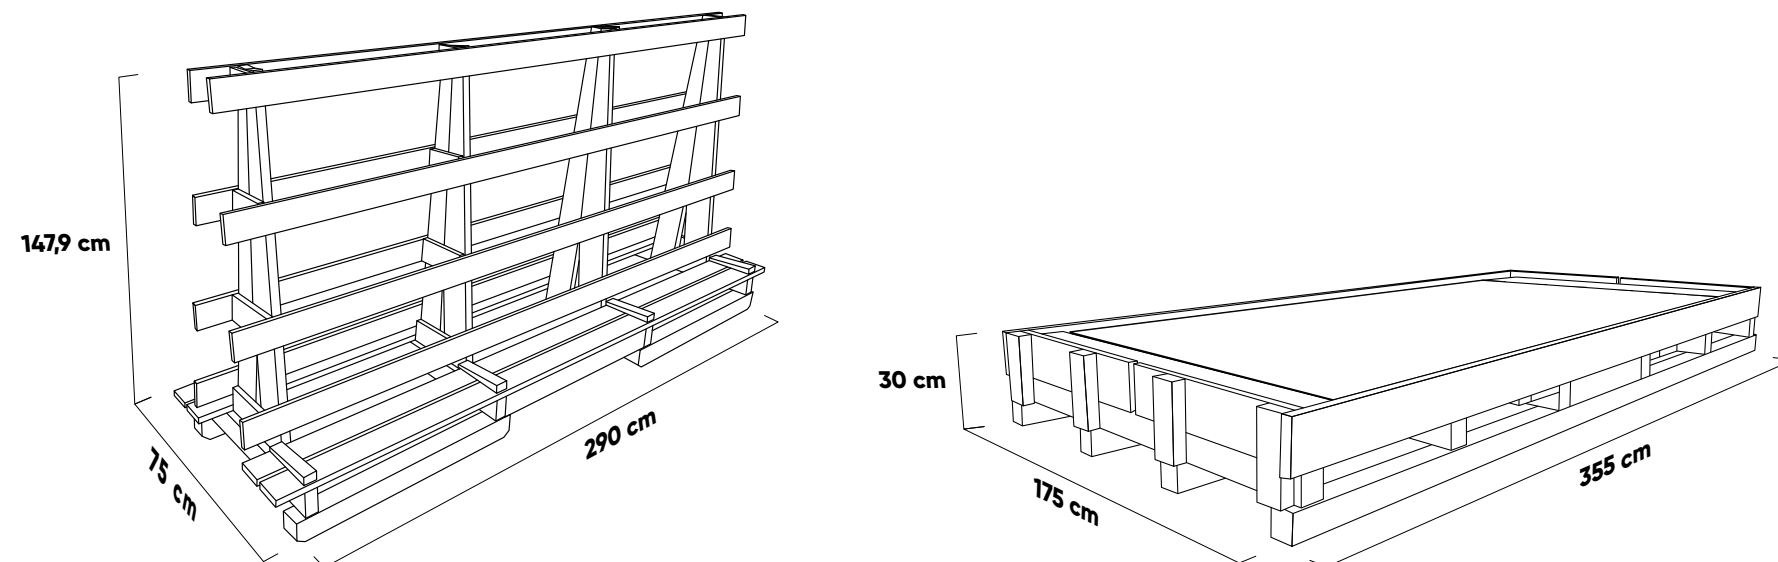

DIMENSIONS AND PACKAGING

□ Wood inspiration

Packaging	11x60x0,8	19,3x120,2x0,6	19,3x159,7x0,6
Pieces in the box	11	6	6
m² in the box	0,72	1,39	1,85
Box weight [kg]	15,98	20,6	27,4
m² on a pallet	57,6	66,72	59,2
Boxes on a pallet	80	48	32
Pallet weight [kg]	1304	1009	902
Frost resistance	✓	✓	✓

□ Marble | Concrete inspiration

Packaging	8x59,7x0,8	29,7x29,7x0,8	59,7x59,7x0,8	29,7x119,7x0,8	59,7x119,7x0,8	119,7x119,7x0,8
Pieces in the box	8	5	4	4	2	1
m² in the box	-	-	1,43	1,42	1,43	1,43
Box weight [kg]	7,5	9,15	27,3	27,1	27,31	27,31
m² on a pallet	-	-	45,76	56,8	47,19	42,9
Boxes on a pallet	112	48	32	40	33	30
Pallet weight [kg]	756	432	863	1080	890	855
Frost resistance	✓	✓	✓	✓	✓	✓

TILE DESCRIPTION

- Non-slip qualities
- Abrasion class
- Floor tile
- Wall tile
- Structural surface
- Tile thickness
- Colour body
- Calibrated

- Porcelain tile
- Clinker
- Matt surface
- Satine surface
- Polished finish
- Frost resistance
- Number of graphic patterns

Within one collection, our tiles have over 60 different graphics to avoid the so-called stamp effect (i.e. unintentional repetition of a pattern on a small surface).

This catalogue does not constitute an offer as defined in the Civil Code provisions. The actual appearance of tiles may differ from that presented in the pictures contained herein.
All rights reserved © CERRAD Sp. z o.o. 2020.

HELD CERTIFICATES: compliance with PN-EN 14411:2013-04; for safety ; EN ISO 9001.