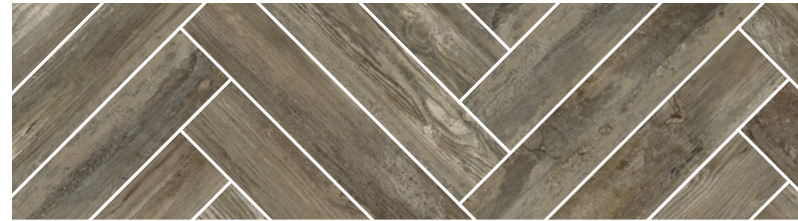

Notta

white

11 x 60 cm
| 18129

0,8
R9
PEI ●●●●○
18

sand

11 x 60 cm
| 18143

0,8
R9
PEI ●●●●○
18

anthracite

11 x 60 cm
| 18204

0,8
R9
PEI ●●●●○
18

brown

11 x 60 cm
| 18167

0,8
R9
PEI ●●●●○
18

silver

11 x 60 cm
| 18181

0,8
R9
PEI ●●●●○
18

Packaging

	11 x 60 x 0,8
Pieces in the box	11
m² in the box	0,72
Box weight [kg]	15,98