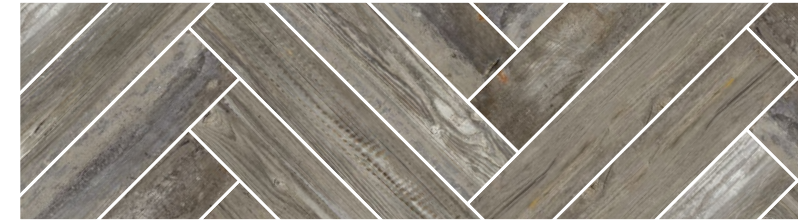

Notta

white

11 x 60 cm
| 18129

0,8
R9
PEI ●●●●○
18

sand

11 x 60 cm
| 18143

0,8
R9
PEI ●●●●○
18

anthracite

11 x 60 cm
| 18204

0,8
R9
PEI ●●●●○
18

brown

11 x 60 cm
| 18167

0,8
R9
PEI ●●●●○
18

silver

11 x 60 cm
| 18181

0,8
R9
PEI ●●●●○
18

Packaging

	11 x 60 x 0,8
Pieces in the box	11
m² in the box	0,72
Box weight [kg]	15,98