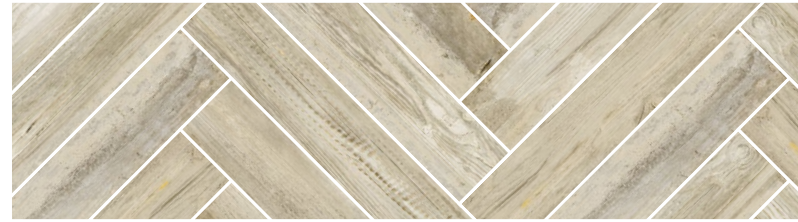

Notta

white

11 x 60 cm
| 18129

0,8
R9
PEI ●●●●○
18

sand

11 x 60 cm
| 18143

0,8
R9
PEI ●●●●○
18

anthracite

11 x 60 cm
| 18204

0,8
R9
PEI ●●●●○
18

brown

11 x 60 cm
| 18167

0,8
R9
PEI ●●●●○
18

silver

11 x 60 cm
| 18181

0,8
R9
PEI ●●●●○
18

Packaging

	11 x 60 x 0,8
Pieces in the box	11
m² in the box	0,72
Box weight [kg]	15,98