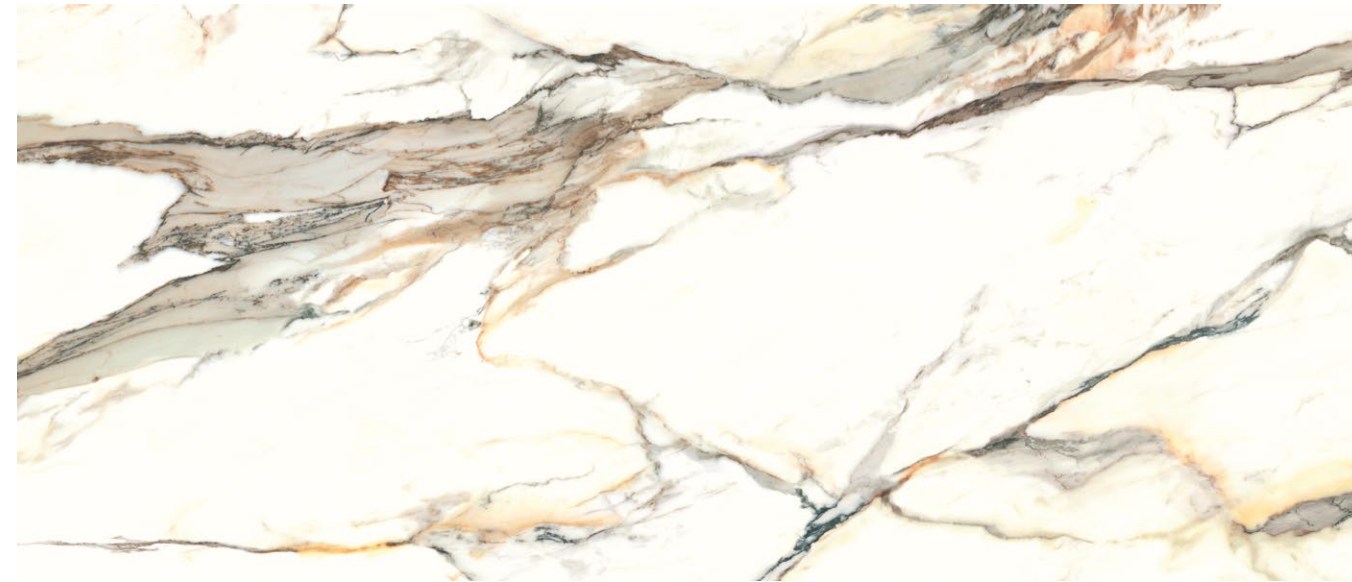

0,6
PEI ●●●●○
8

Packaging	8×59,7×0,8	29,7×29,7×0,8	59,7×59,7×0,8	29,7×119,7×0,8	59,7×119,7×0,8	119,7×119,7×0,8	119,7×279,7×0,6
Pieces in the box	8	5	4	4	2	1	*
m² in the box	-	-	1,43	1,42	1,43	1,43	*
Box weight [kg]	7,5	9,15	27,3	27,1	27,31	27,31	*

* The tiles are packed in crates. More information available on a table, on page 114.