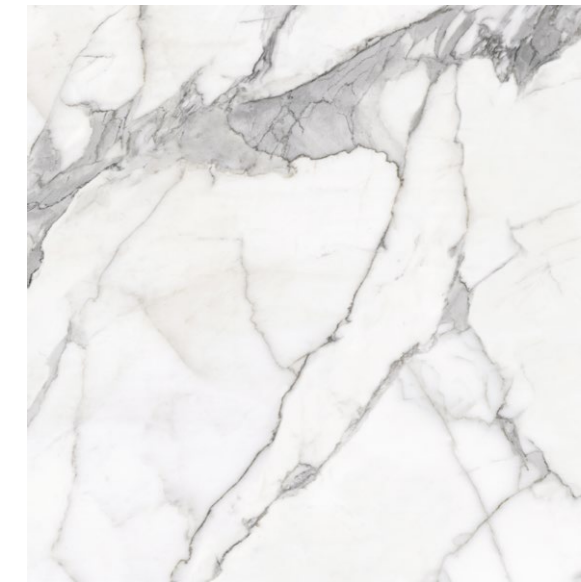

✦ 0,8
R9
PEI ●●●●○
✦ 12

mosaic

29,7 x 29,7 cm
| 39539

✦ 0,8
R10
PEI ●●●●○

baseboard

8 x 59,7 cm
| 39355

✦ 0,8