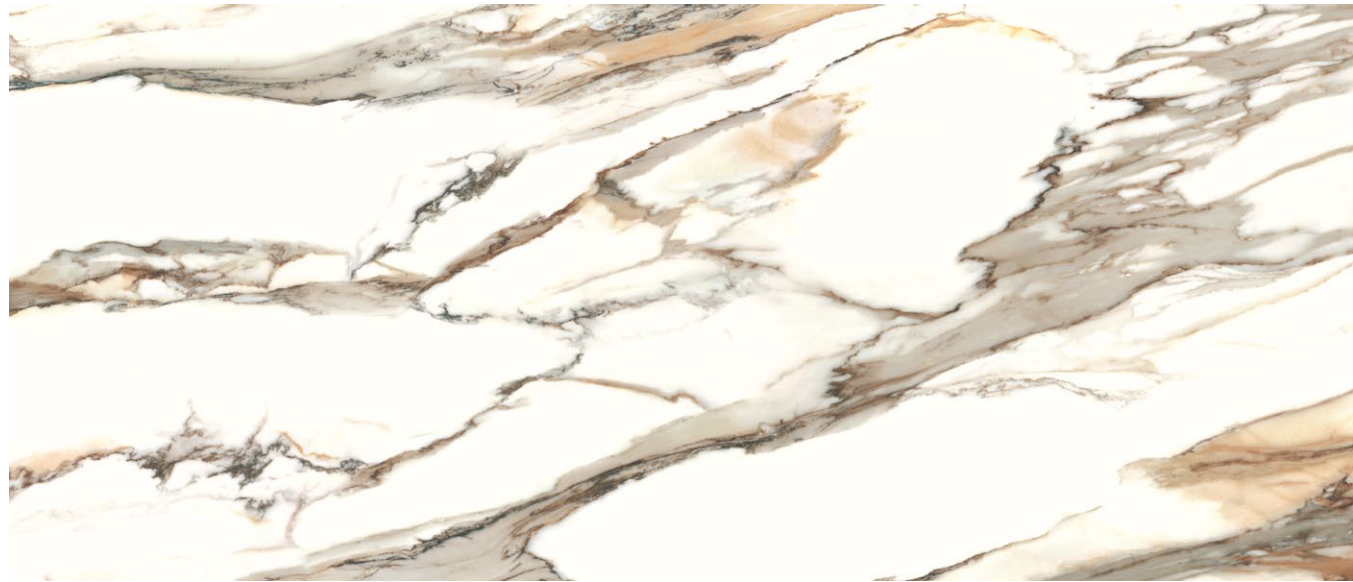

0,6
R9
PEI ●●●●○
8

119,7 × 279,7 cm
| 47504