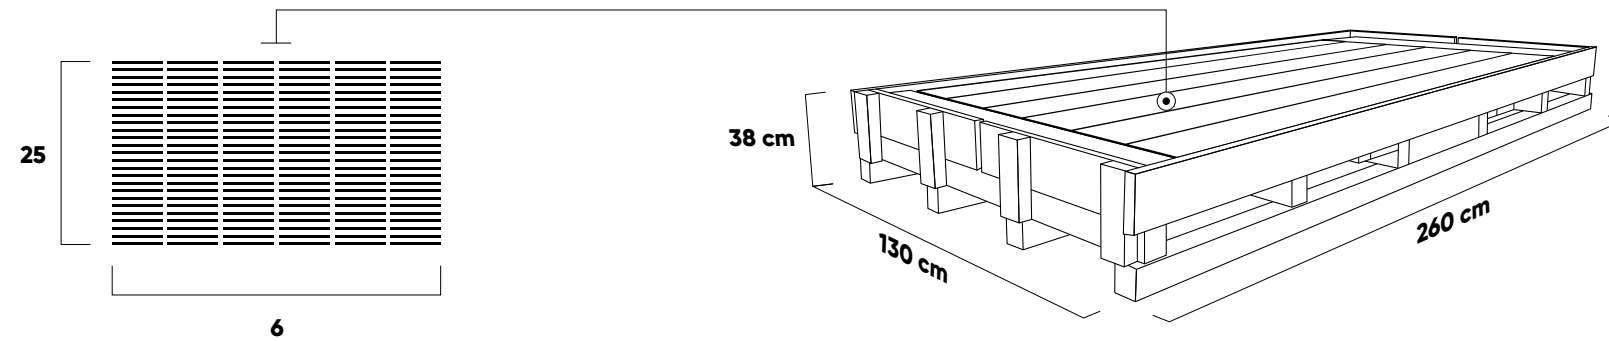

* The tiles are packed in crates. More information available on a table, on page 114.

DIMENSIONS AND PACKAGING

□ 19,3 x 239,7 x 0,6

Packaging	Pallet
Pieces on a pallet	150
m ² on a pallet	69
Pallet weight [kg]	1120
Pallet dimensions [mm]	2600x1300x380
Frost resistance	✓