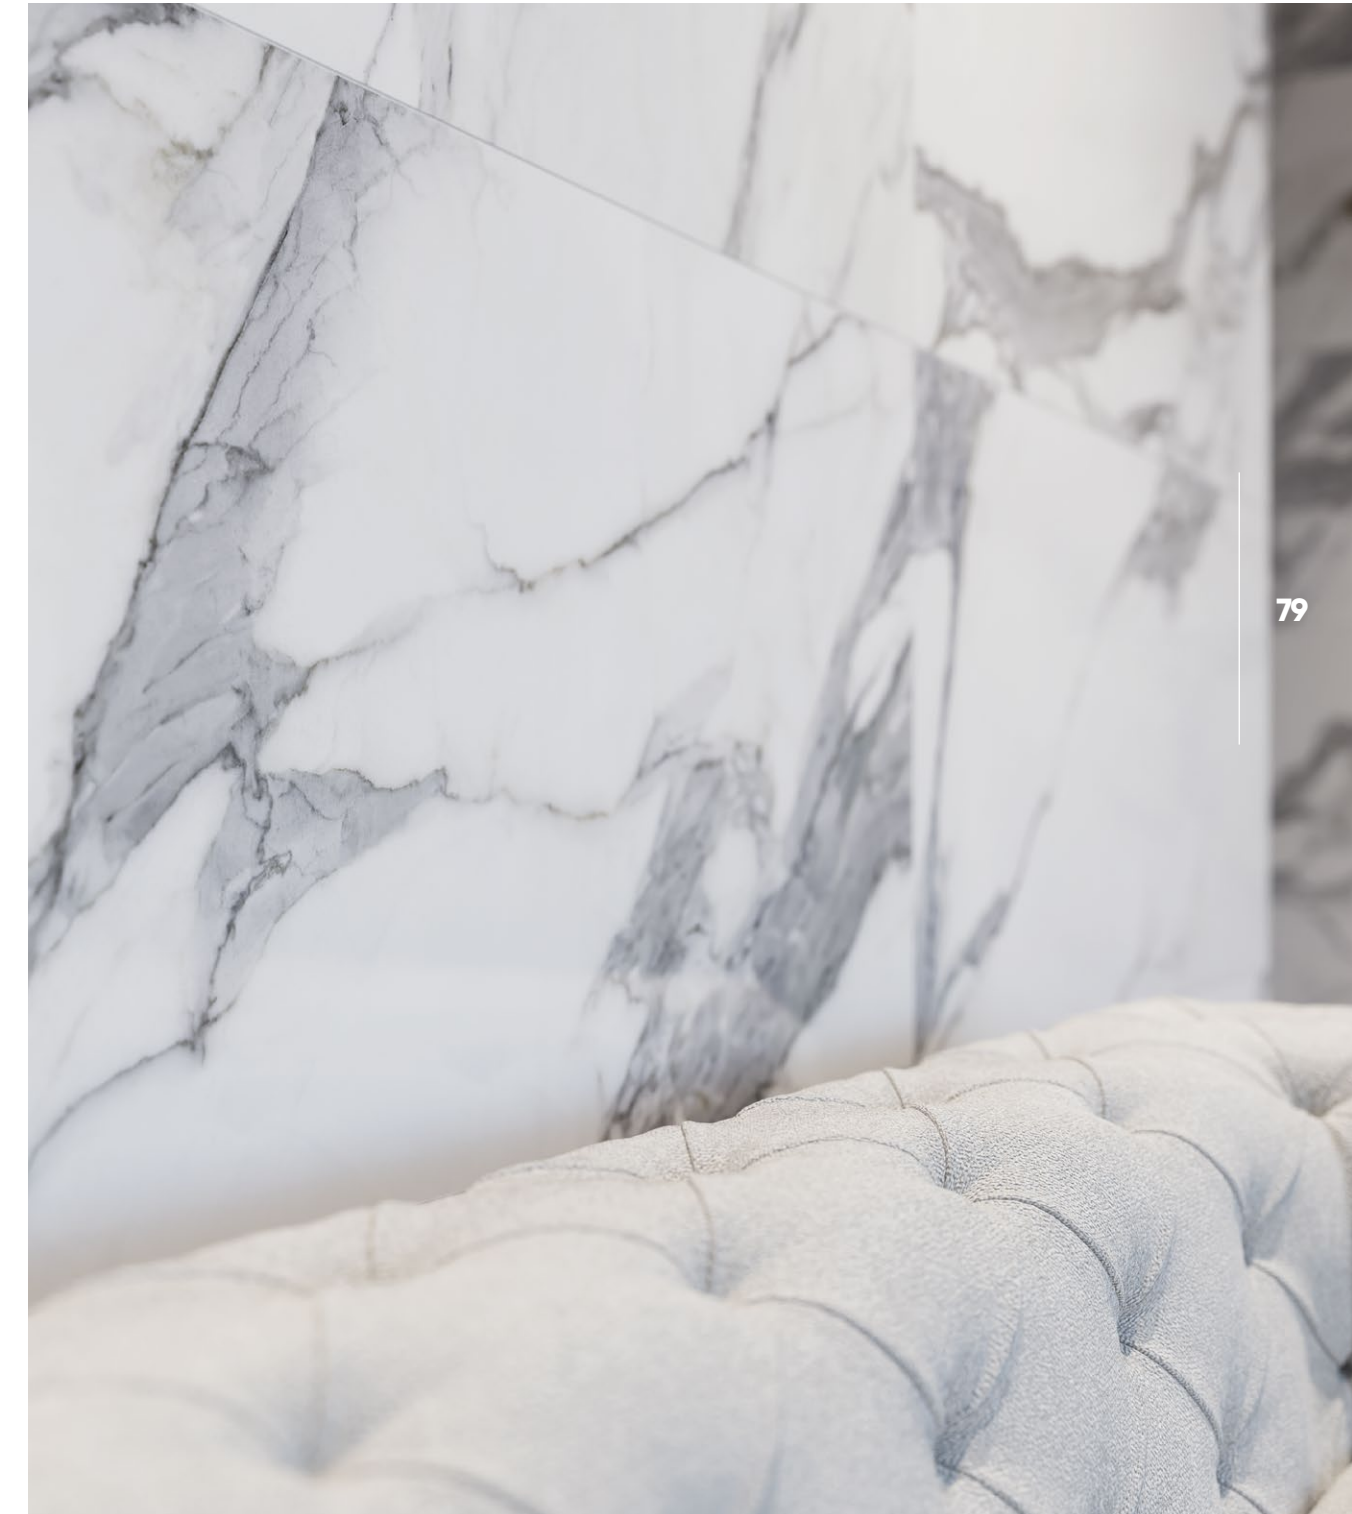

CALACATTA WHITE