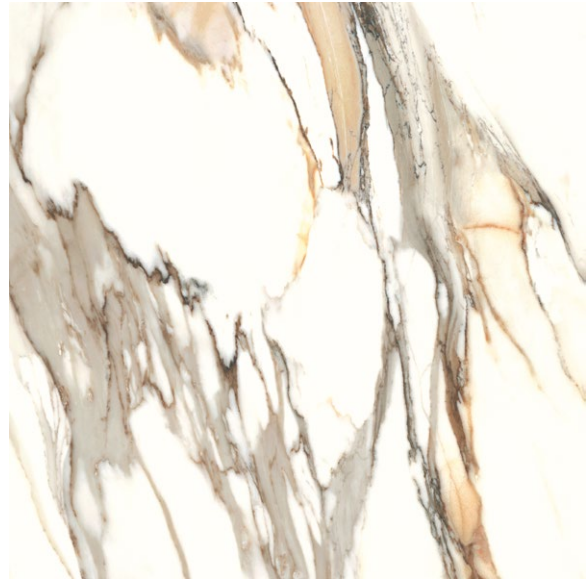

Calacatta Gold

matt

119,7 × 119,7 cm
| 45593

0,8
R9
PEI ●●●●○
12

59,7 × 119,7 cm
| 45395