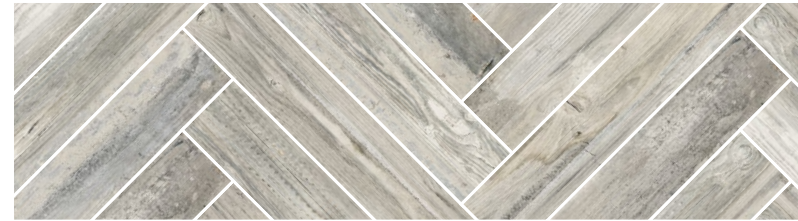

Packaging

	11 x 60 x 0,8
Pieces in the box	11
m² in the box	0,72
Box weight [kg]	15,98