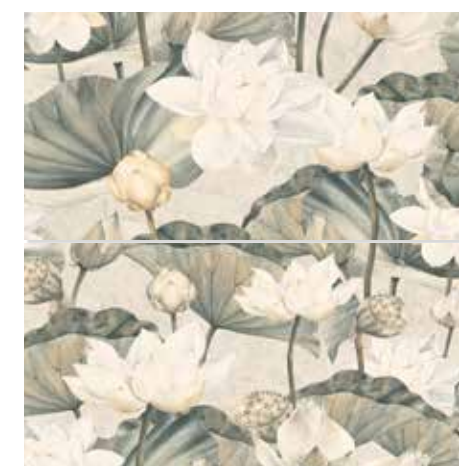

UNIVERSAL CERAMIC PANEL DREAM 30x60x2

floor tiles used in the arrangement