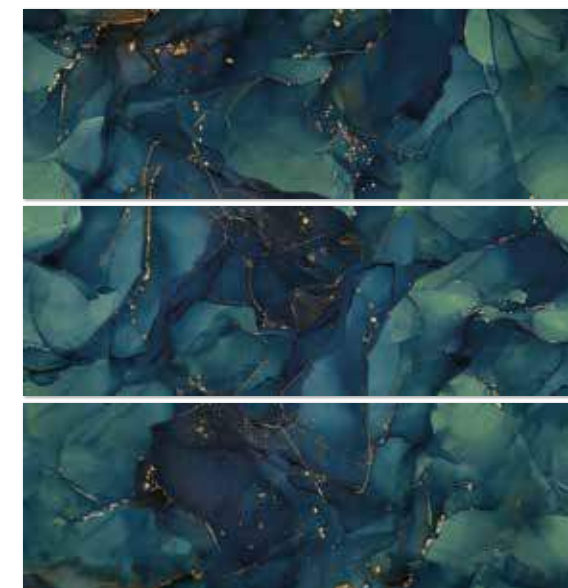

NIGHTWISH

bianco / green / blue / navy green / navy blue

25×75

NIGHTWISH BIANCO STRUCTURE B MATT 25x75