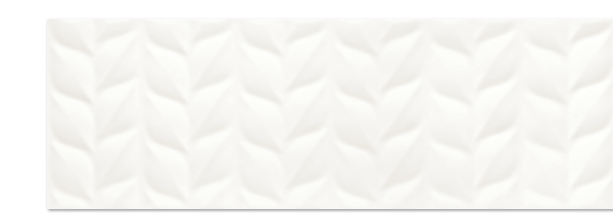

UNIVERSAL GLASS STRIP PARADYŹ SEPIA 2,3×75

floor tiles used in the arrangement

ELANDO BIANCO 50×50

ELIA

bianco / brown / crema

25×75  
29,8×29,8

ELIA BIANCO MATT 25×75

ELIA CUT MOSAIC MIX  
MATT 29,8×29,8, CUBE  
4,8×7,3